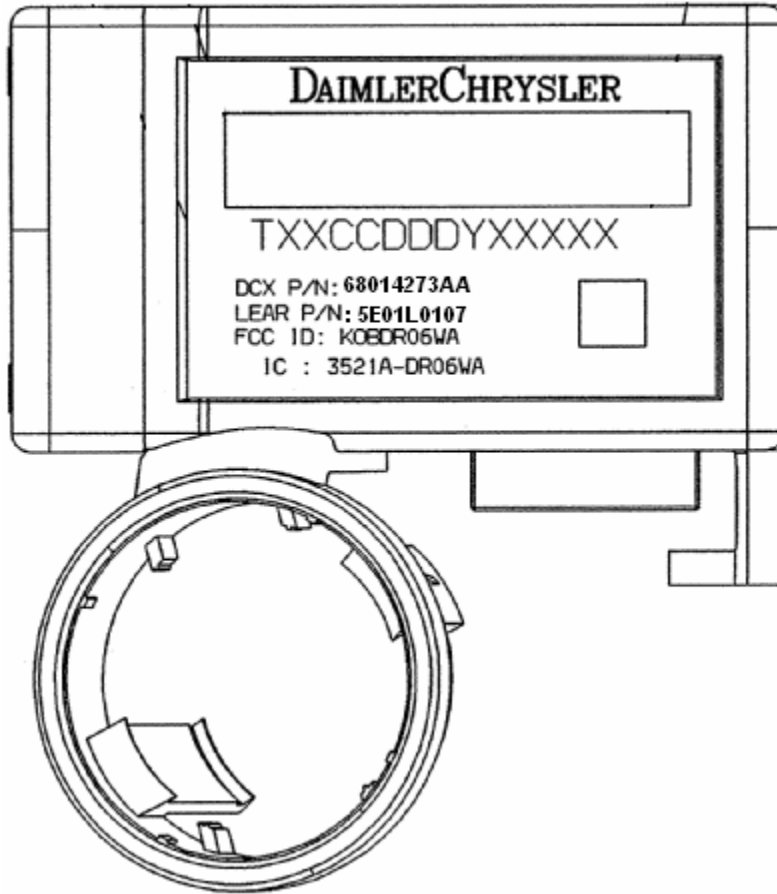

**MY08 Low Cost WCM w/RTC : HB Remote Start Active Switching**

**MY08 Low Cost WCM w/RTC : HB/ND, NA, RKE+SKIM, BASE TPM  
w/RTC**

**MY08 Low Cost WCM w/RTC : ND, NA, RKE+SKIM, LIN TPM w/RTC**

WK Remote Start Active Switching L0130130