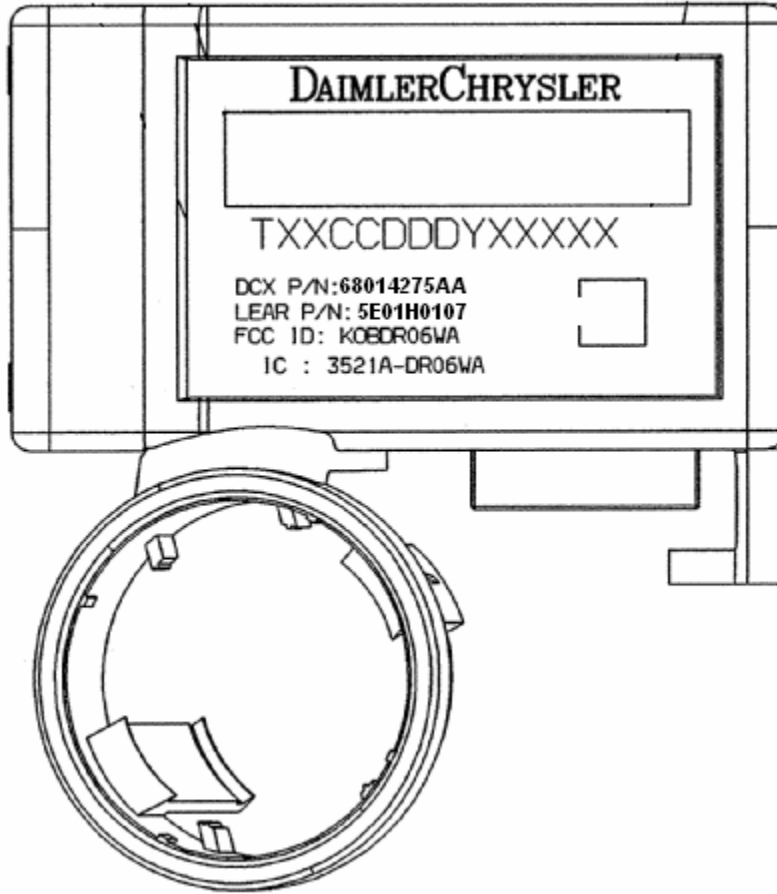

**MY08 Low Cost WCM w/RTC : HB Remote Start Active Switching**

**MY08 Low Cost WCM w/RTC : HB/ND, NA, RKE+SKIM, BASE TPM  
w/RTC**

**MY08 Low Cost WCM w/RTC : ND, NA, RKE+SKIM, LIN TPM w/RTC**

WK Remote Start Active Switching L0130130