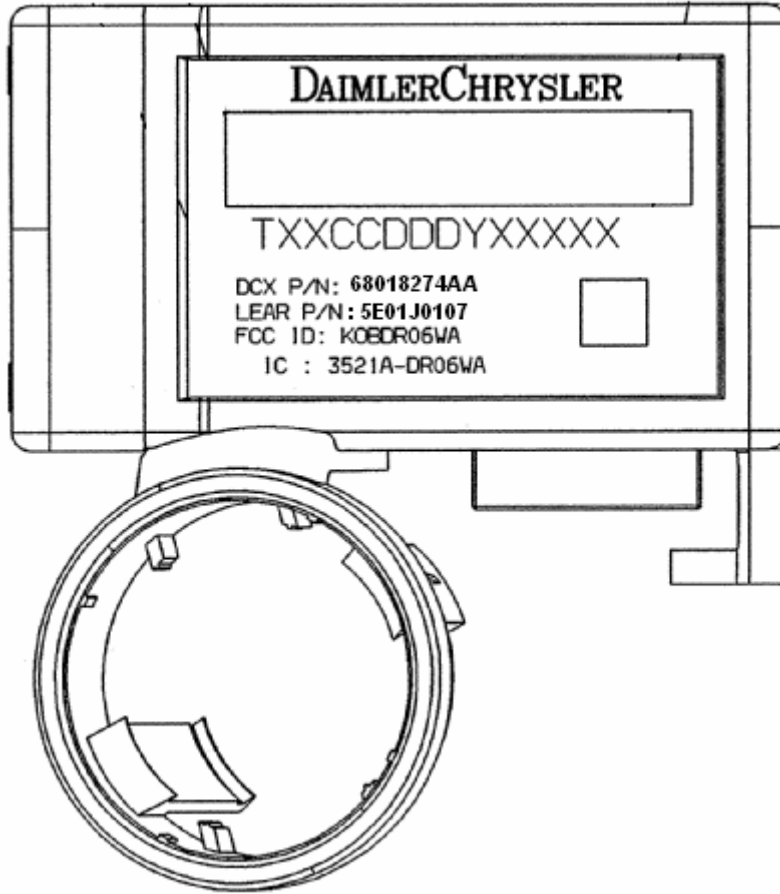

**MY08 Low Cost WCM w/RTC : HB Remote Start Active Switching**

**MY08 Low Cost WCM w/RTC : HB/ND, NA, RKE+SKIM, BASE TPM  
w/RTC**

**MY08 Low Cost WCM w/RTC : ND, NA, RKE+SKIM, LIN TPM w/RTC**

WK Remote Start Active Switching L0130130