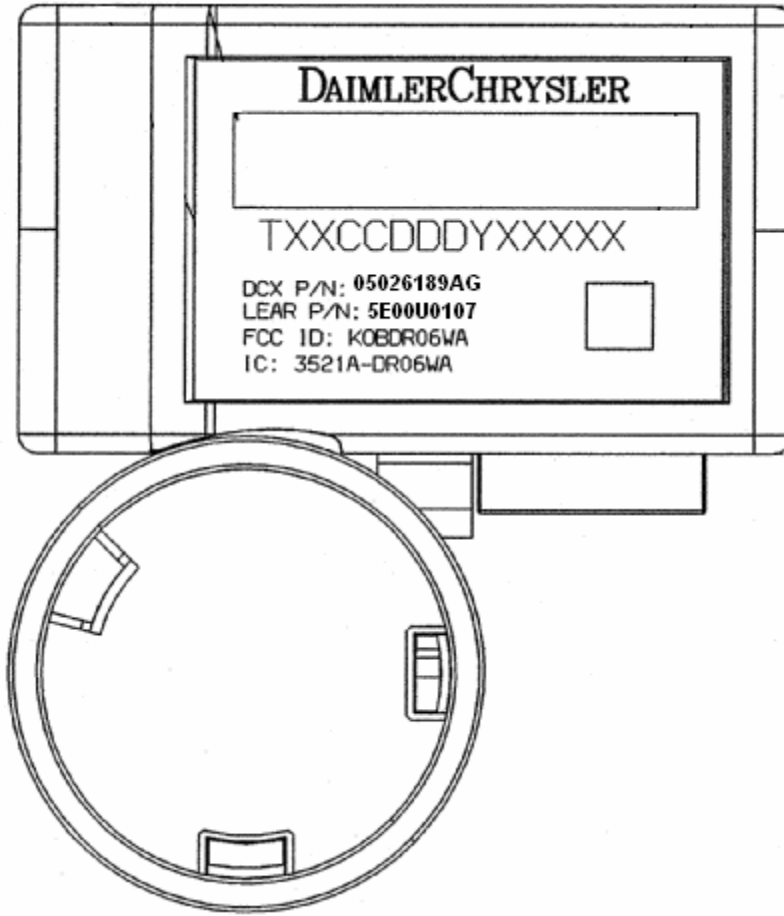

**MY08 Low Cost WCM w/RTC : HB Remote Start Active Switching**

**MY08 Low Cost WCM w/RTC : HB/ND, NA, RKE+SKIM, BASE TPM  
w/RTC**

**MY08 Low Cost WCM w/RTC : ND, NA, RKE+SKIM, LIN TPM w/RTC**

WK Remote Start Active Switching L0130130