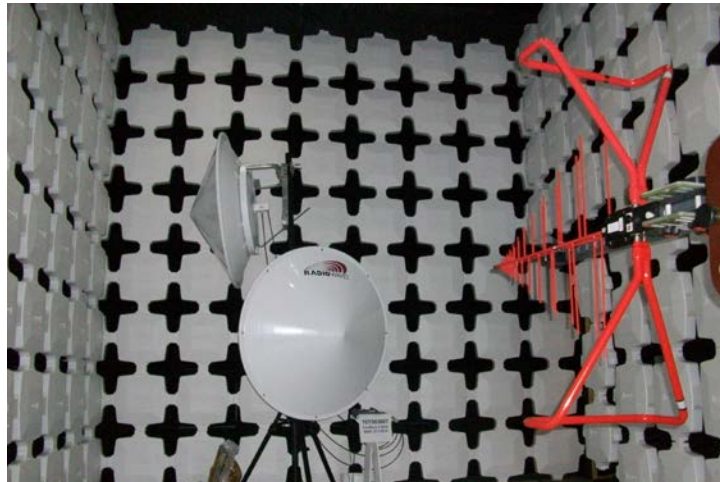

SISO

MIMO

Bilog Antenna (30MHz to 1GHz)

Ridge-Guide Horn Antenna (1GHz to 18GHz)