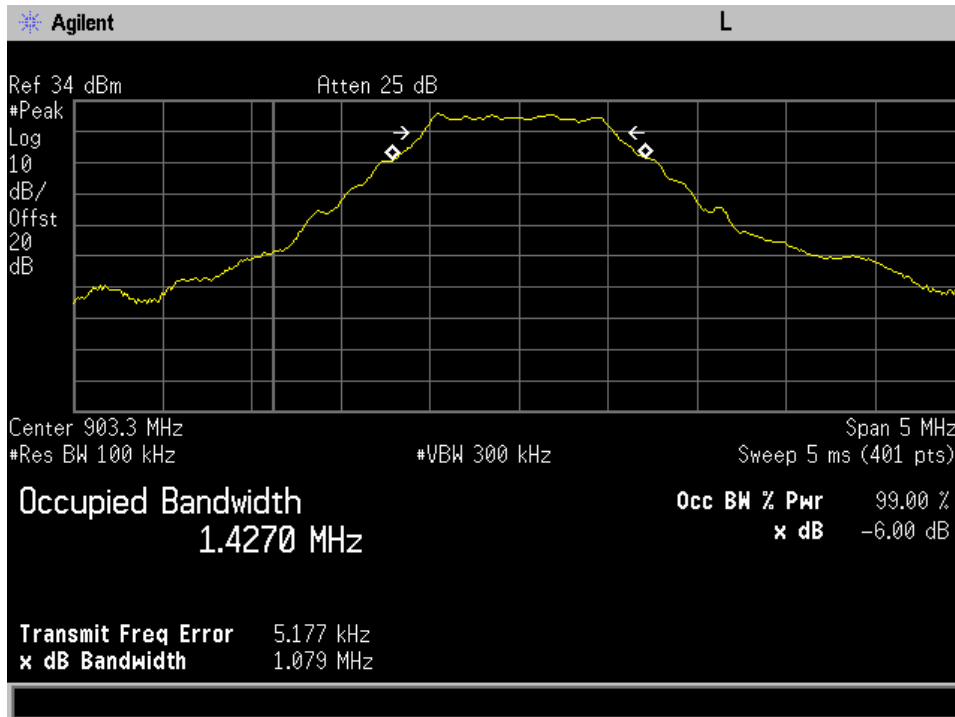

Annex B

DTS Bandwidth

High Channel 1.5 Mbps

High Channel 250K

High Channel 500K

Low Channel 1.5Mbps

Low Channel 250K

Low Channel 500K

Mid Channel 1.5Mbps

Mid Channel 250K

Mid Channel 500K