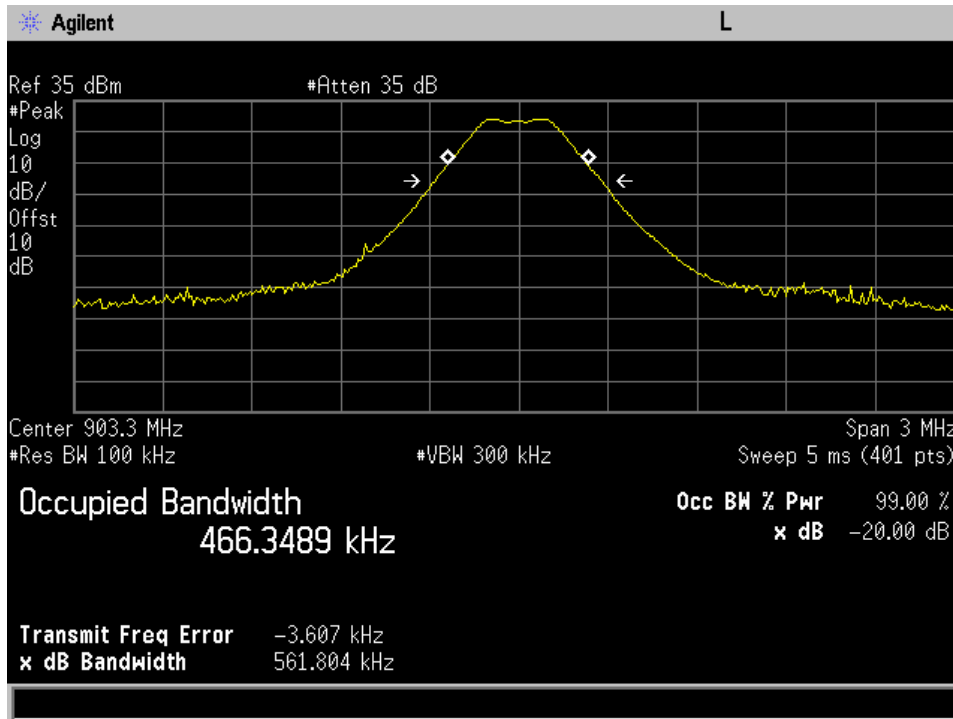

Annex B

DTS Bandwidth

High Channel 1.5 Mbps

High Channel 250K

High Channel 500K

Low Channel 1.5Mbps

Low Channel 250K

Low Channel 500K

Mid Channel 1.5Mbps

Mid Channel 250K

Mid Channel 500K