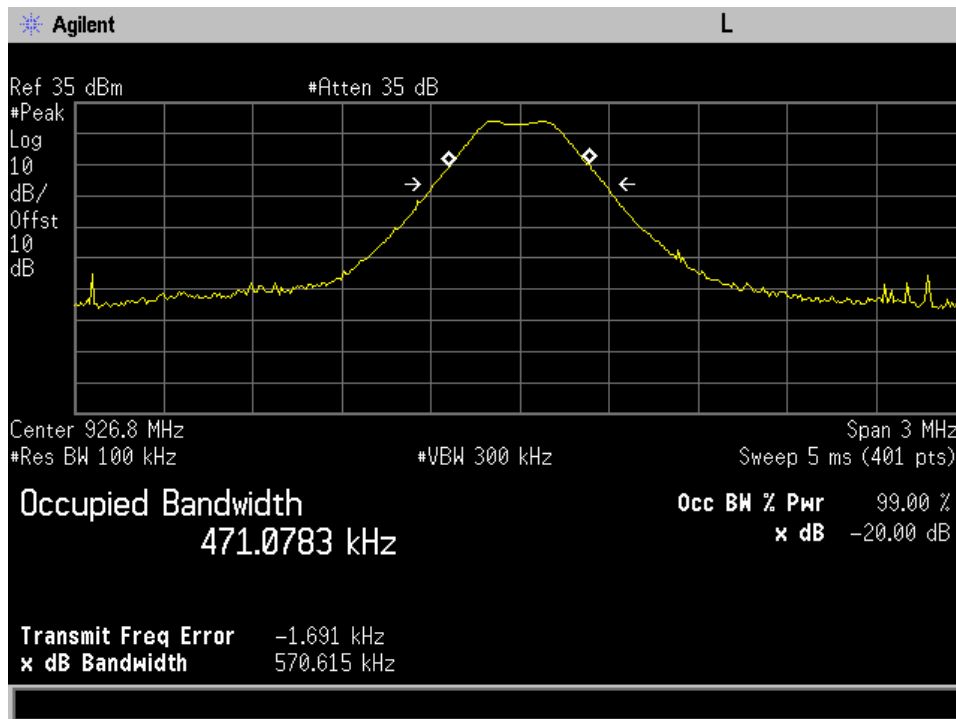

Annex B

DTS Bandwidth

High Channel 1.5 Mbps

High Channel 250K

High Channel 500K

Low Channel 1.5Mbps

Low Channel 250K

Low Channel 500K

Mid Channel 1.5Mbps

Mid Channel 250K

Mid Channel 500K