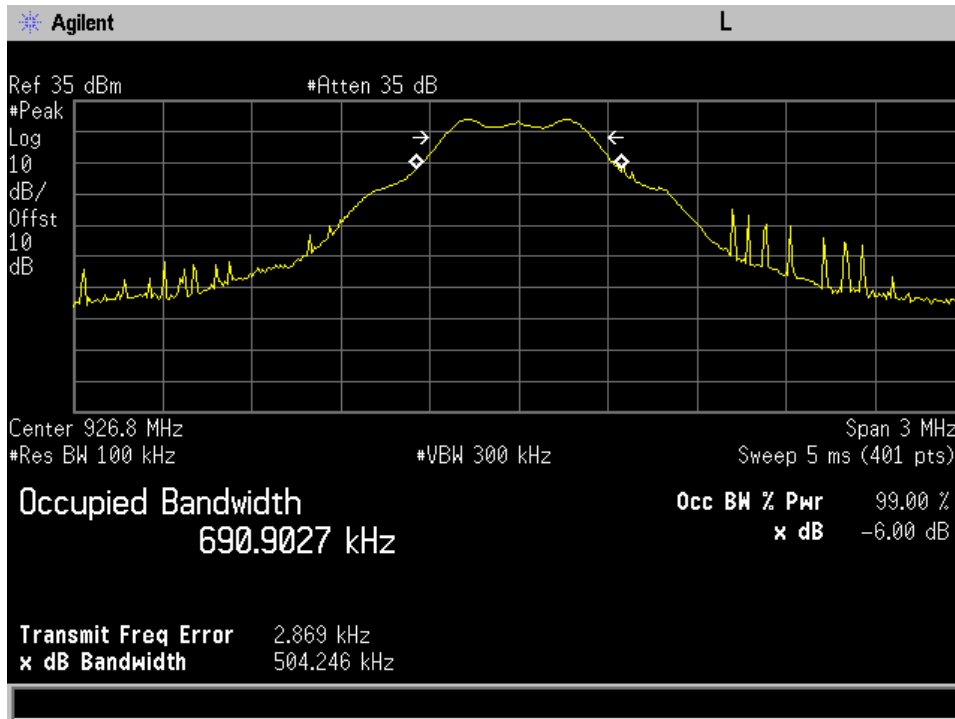

Annex B

DTS Bandwidth

High Channel 1.5 Mbps

High Channel 250K

High Channel 500K

Low Channel 1.5Mbps

Low Channel 250K

Low Channel 500K

Mid Channel 1.5Mbps

Mid Channel 250K

Mid Channel 500K