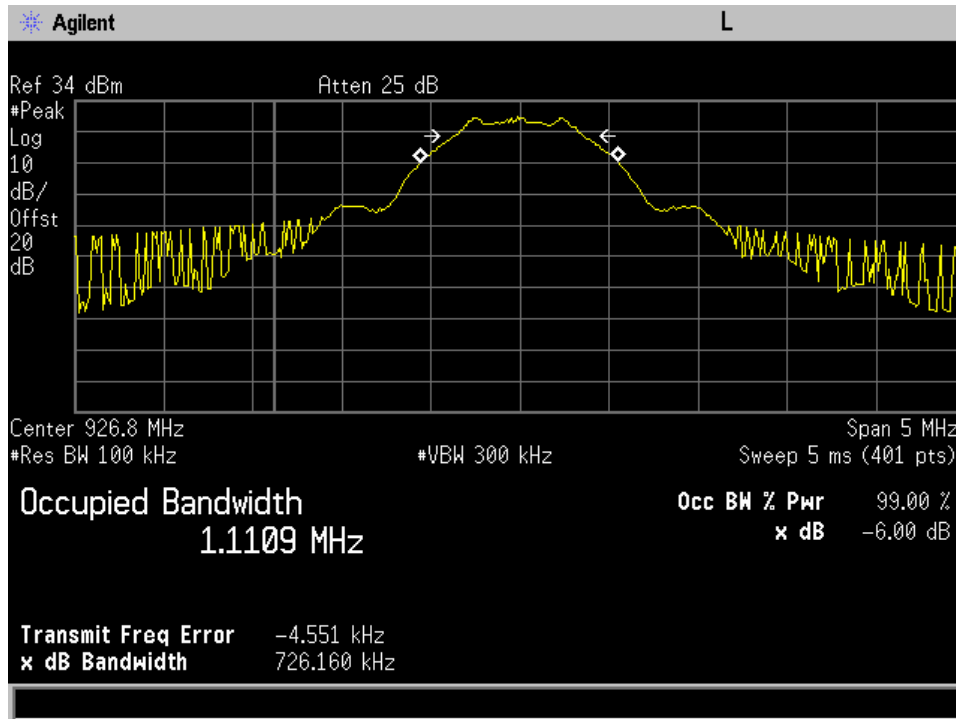

Annex B

DTS Bandwidth

High Channel 1.5 Mbps

High Channel 250K

High Channel 500K

Low Channel 1.5Mbps

Low Channel 250K

Low Channel 500K

Mid Channel 1.5Mbps

Mid Channel 250K

Mid Channel 500K