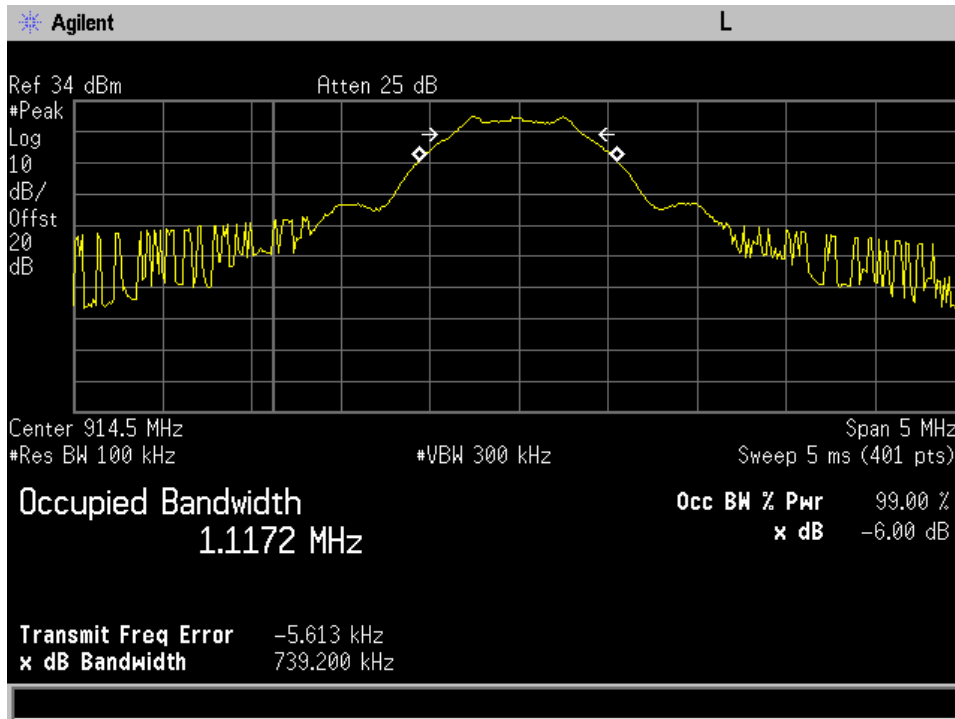

Annex B

DTS Bandwidth

High Channel 1.5 Mbps

High Channel 250K

High Channel 500K

Low Channel 1.5Mbps

Low Channel 250K

Low Channel 500K

Mid Channel 1.5Mbps

Mid Channel 250K

Mid Channel 500K