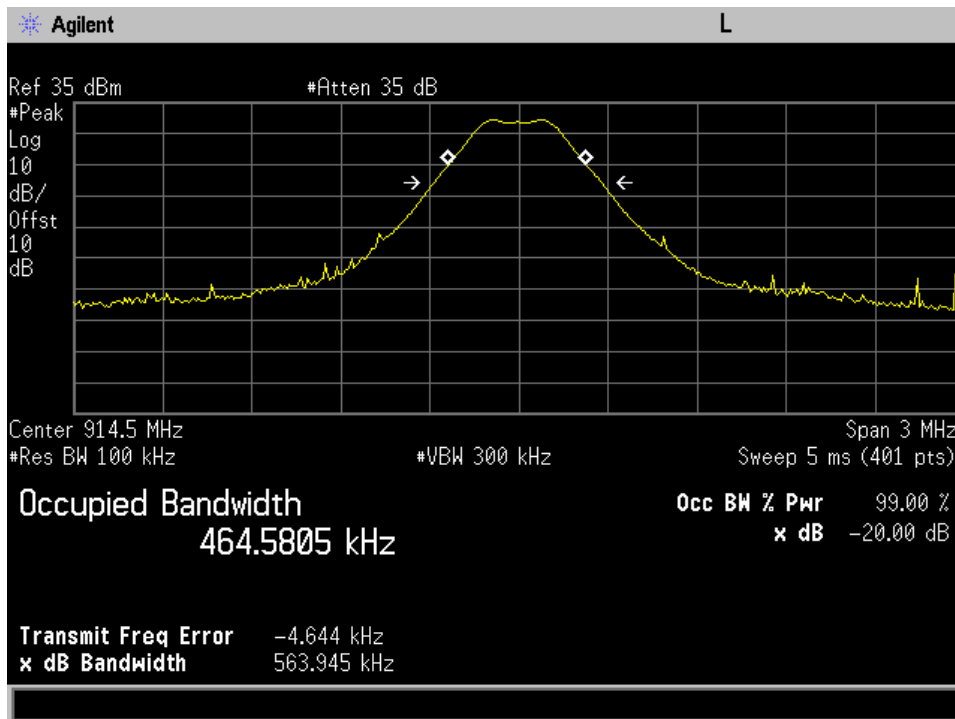

Annex B

DTS Bandwidth

High Channel 1.5 Mbps

High Channel 250K

High Channel 500K

Low Channel 1.5Mbps

Low Channel 250K

Low Channel 500K

Mid Channel 1.5Mbps

Mid Channel 250K

Mid Channel 500K