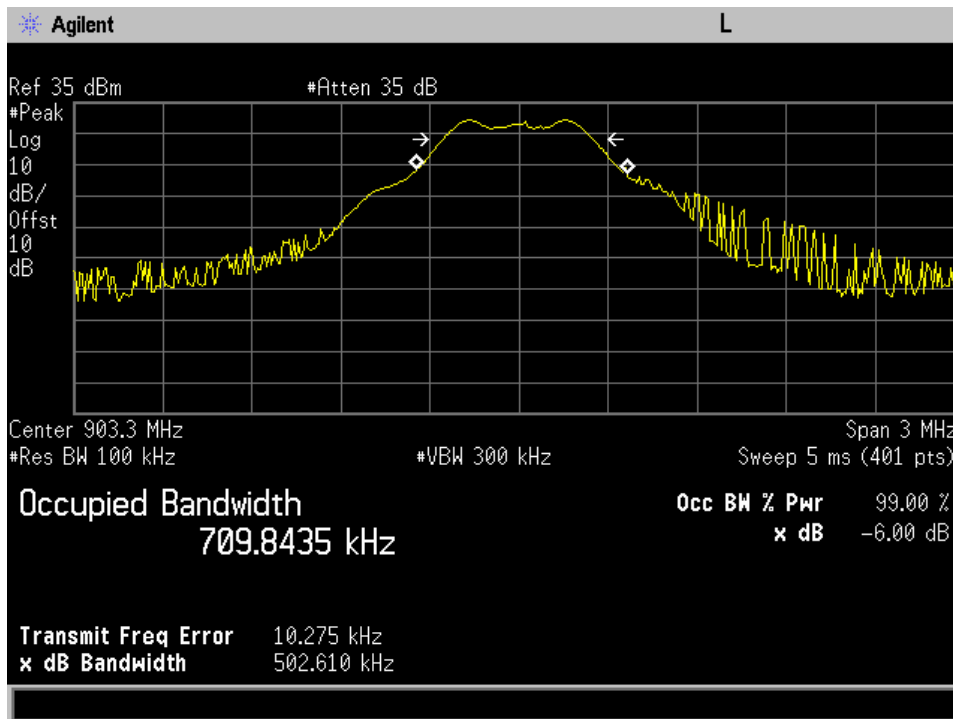

Annex B

DTS Bandwidth

High Channel 1.5 Mbps

High Channel 250K

High Channel 500K

Low Channel 1.5Mbps

Low Channel 250K

Low Channel 500K

Mid Channel 1.5Mbps

Mid Channel 250K

Mid Channel 500K