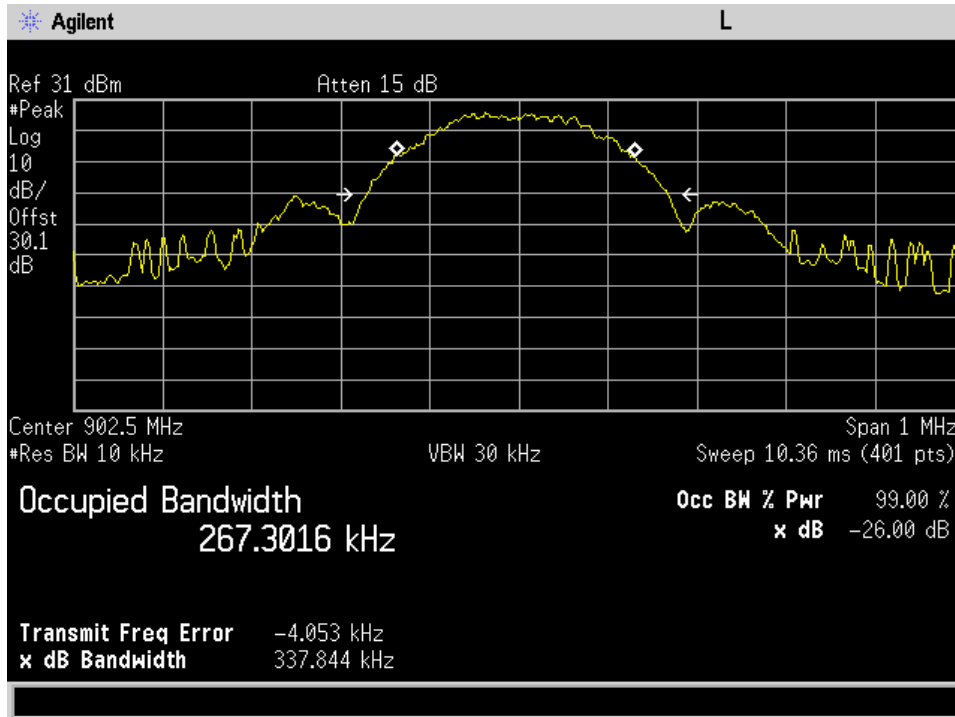

Annex D

Occupied Bandwidth

115.2 high ch_OCBW

115.2 low ch_OCBW

115.2 mid ch_OCBW

250 high ch_OCBW

250 low ch_OCBW

250 mid ch_OCBW