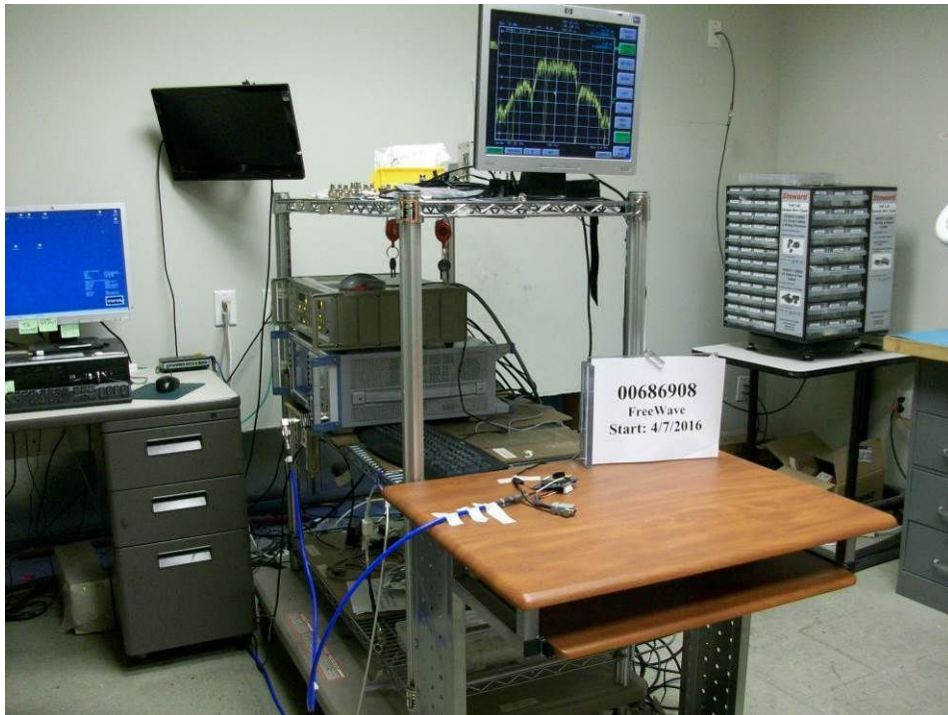

Test Setup photos

X-Axis (1)

Y-Axis (2)

Z-Axis (3)

Conducted Port

Bilog Antenna (30MHz to 1000 MHz)

Ridge-Guide Horn Antenna (1GHz to 10GHz)