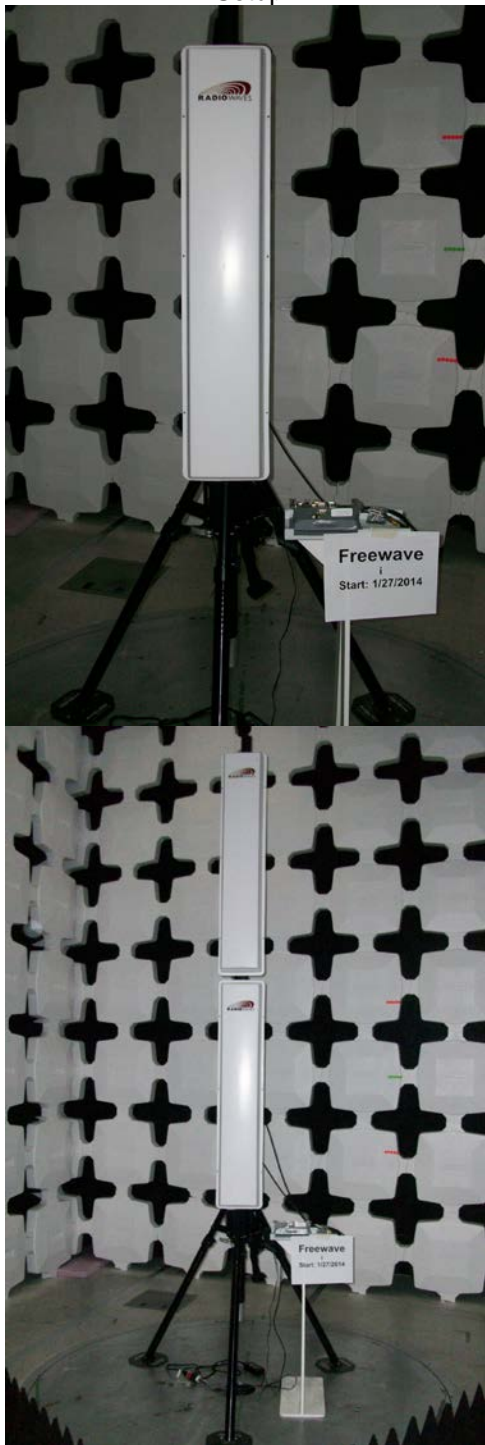

Setup

Bilog Antenna (30MHz to 1GHz)

Ridge-Guide Horn Antenna (1GHz to 18GHz)