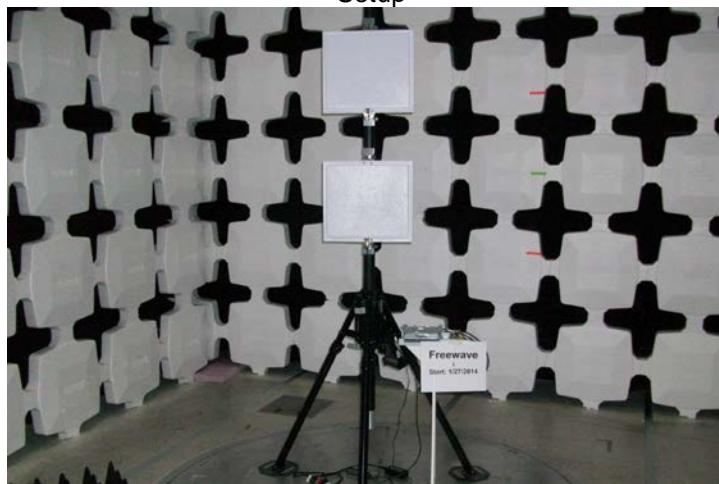

Setup

Bilog Antenna (30MHz to 1GHz)

Ridge-Guide Horn Antenna (1GHz to 18GHz)