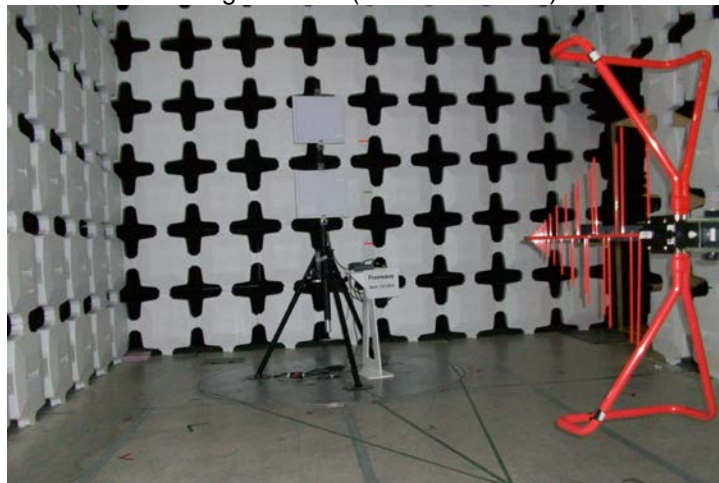

Setup

Bilog Antenna (30MHz to 1GHz)

Ridge-Guide Horn Antenna (1GHz to 18GHz)