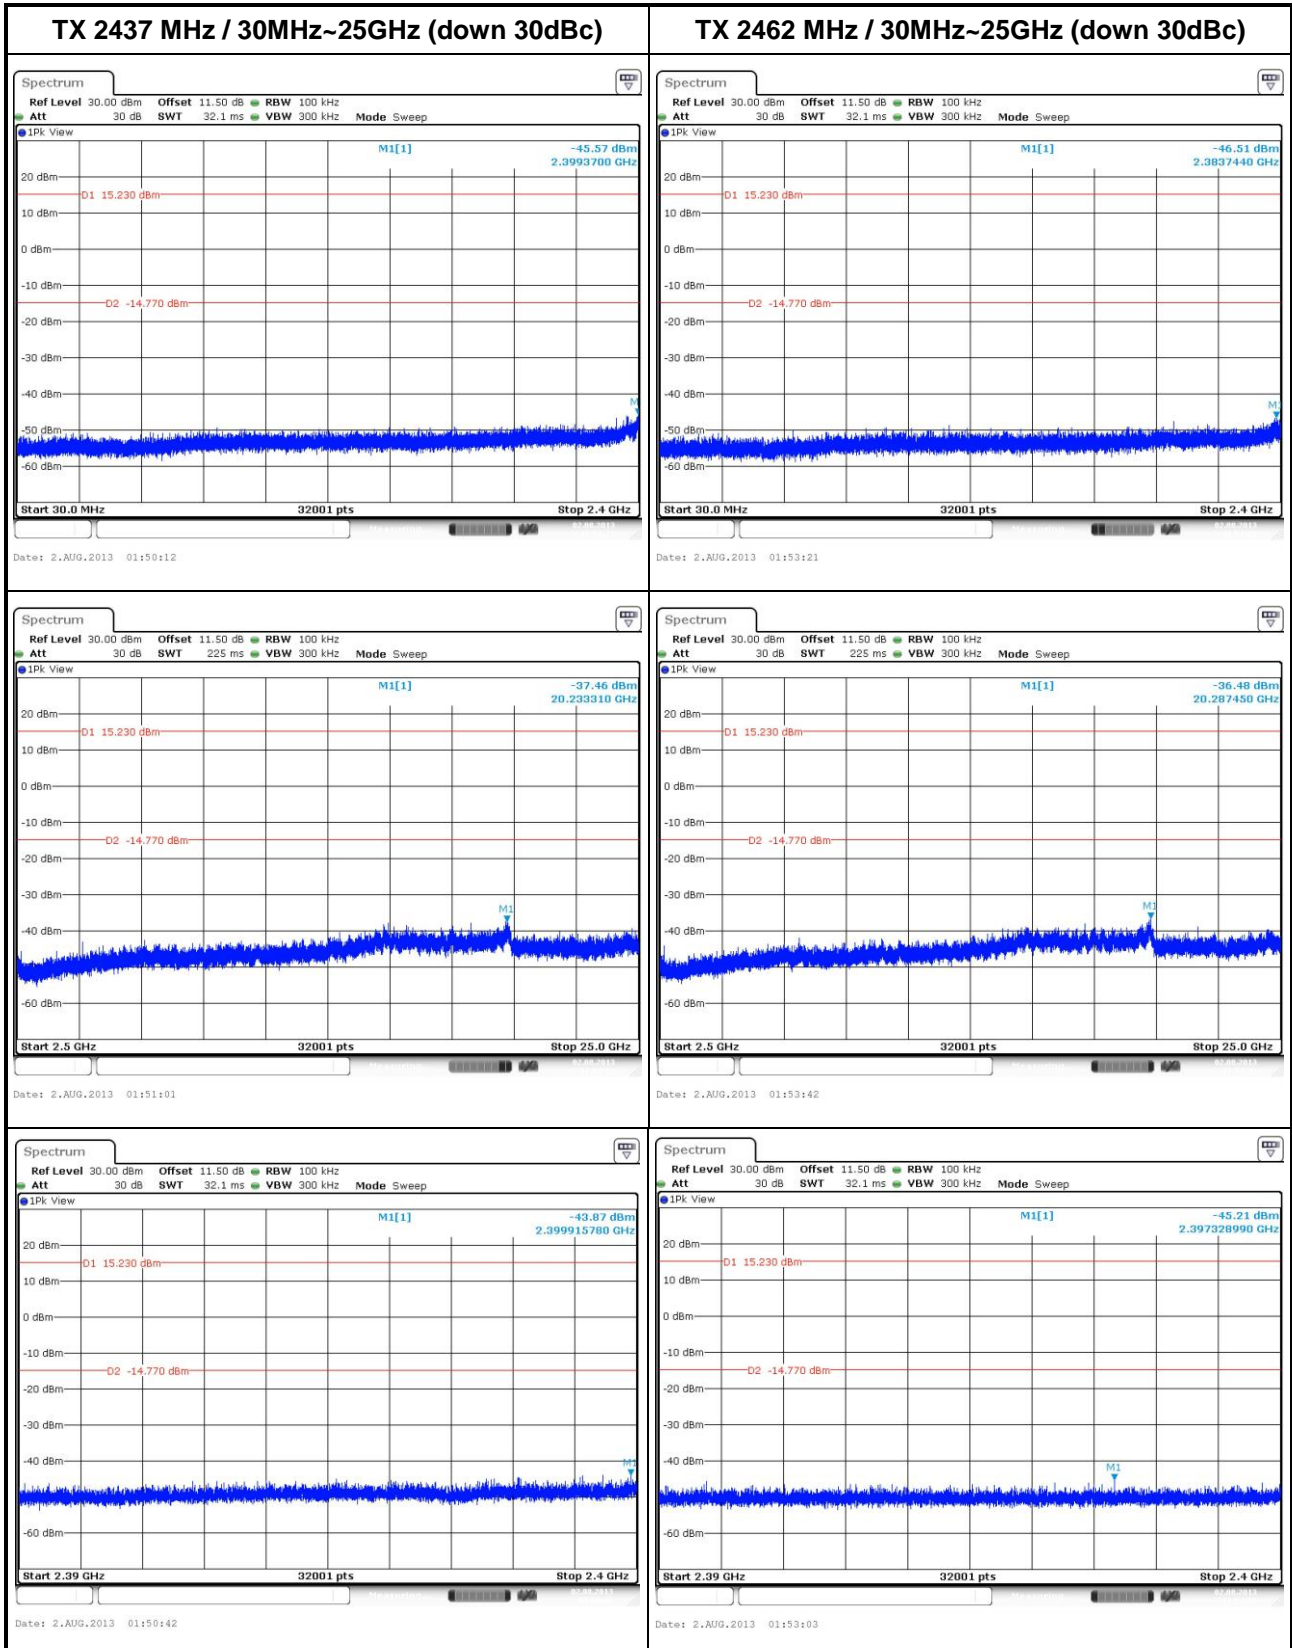

Operating mode 5
802.11b

802.11g

802.11n HT20

802.11n HT40