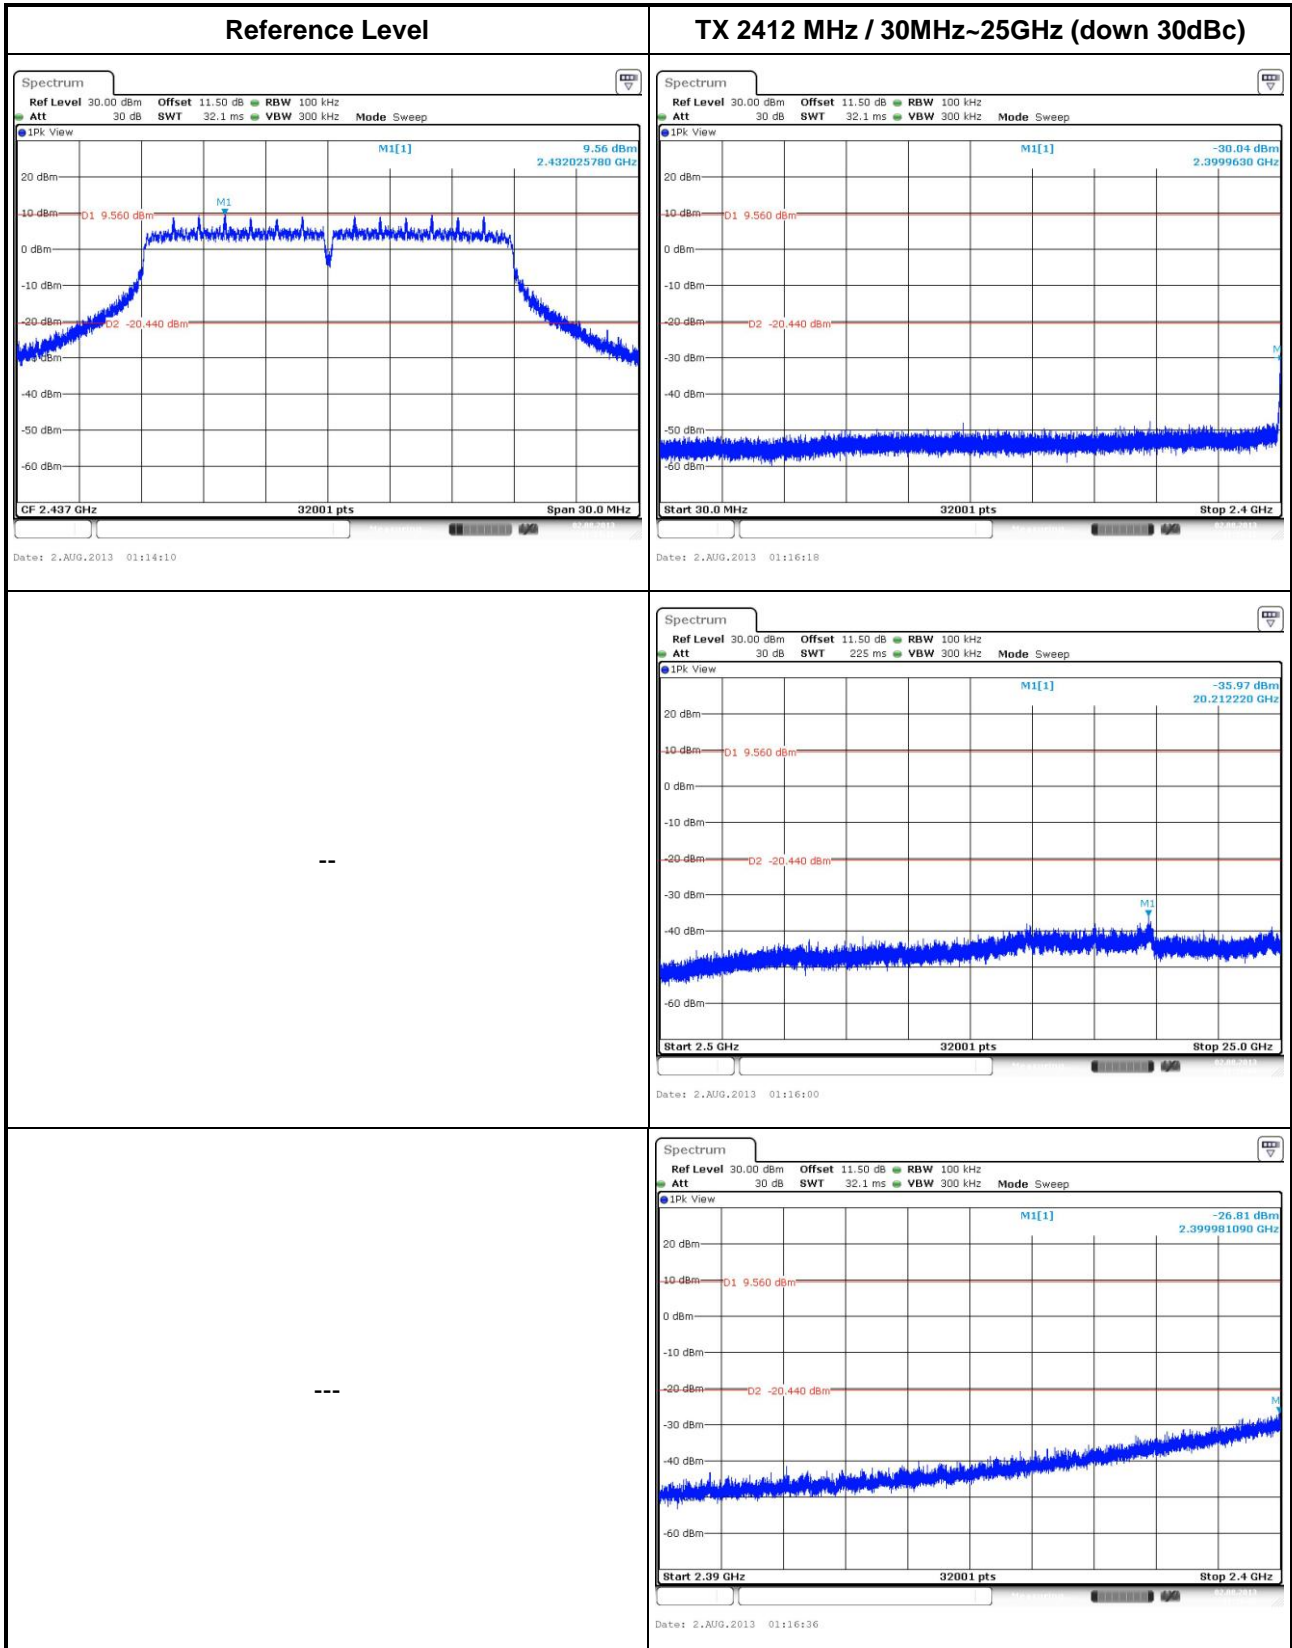

Operating mode 5
802.11b

802.11g

802.11n HT20

802.11n HT40