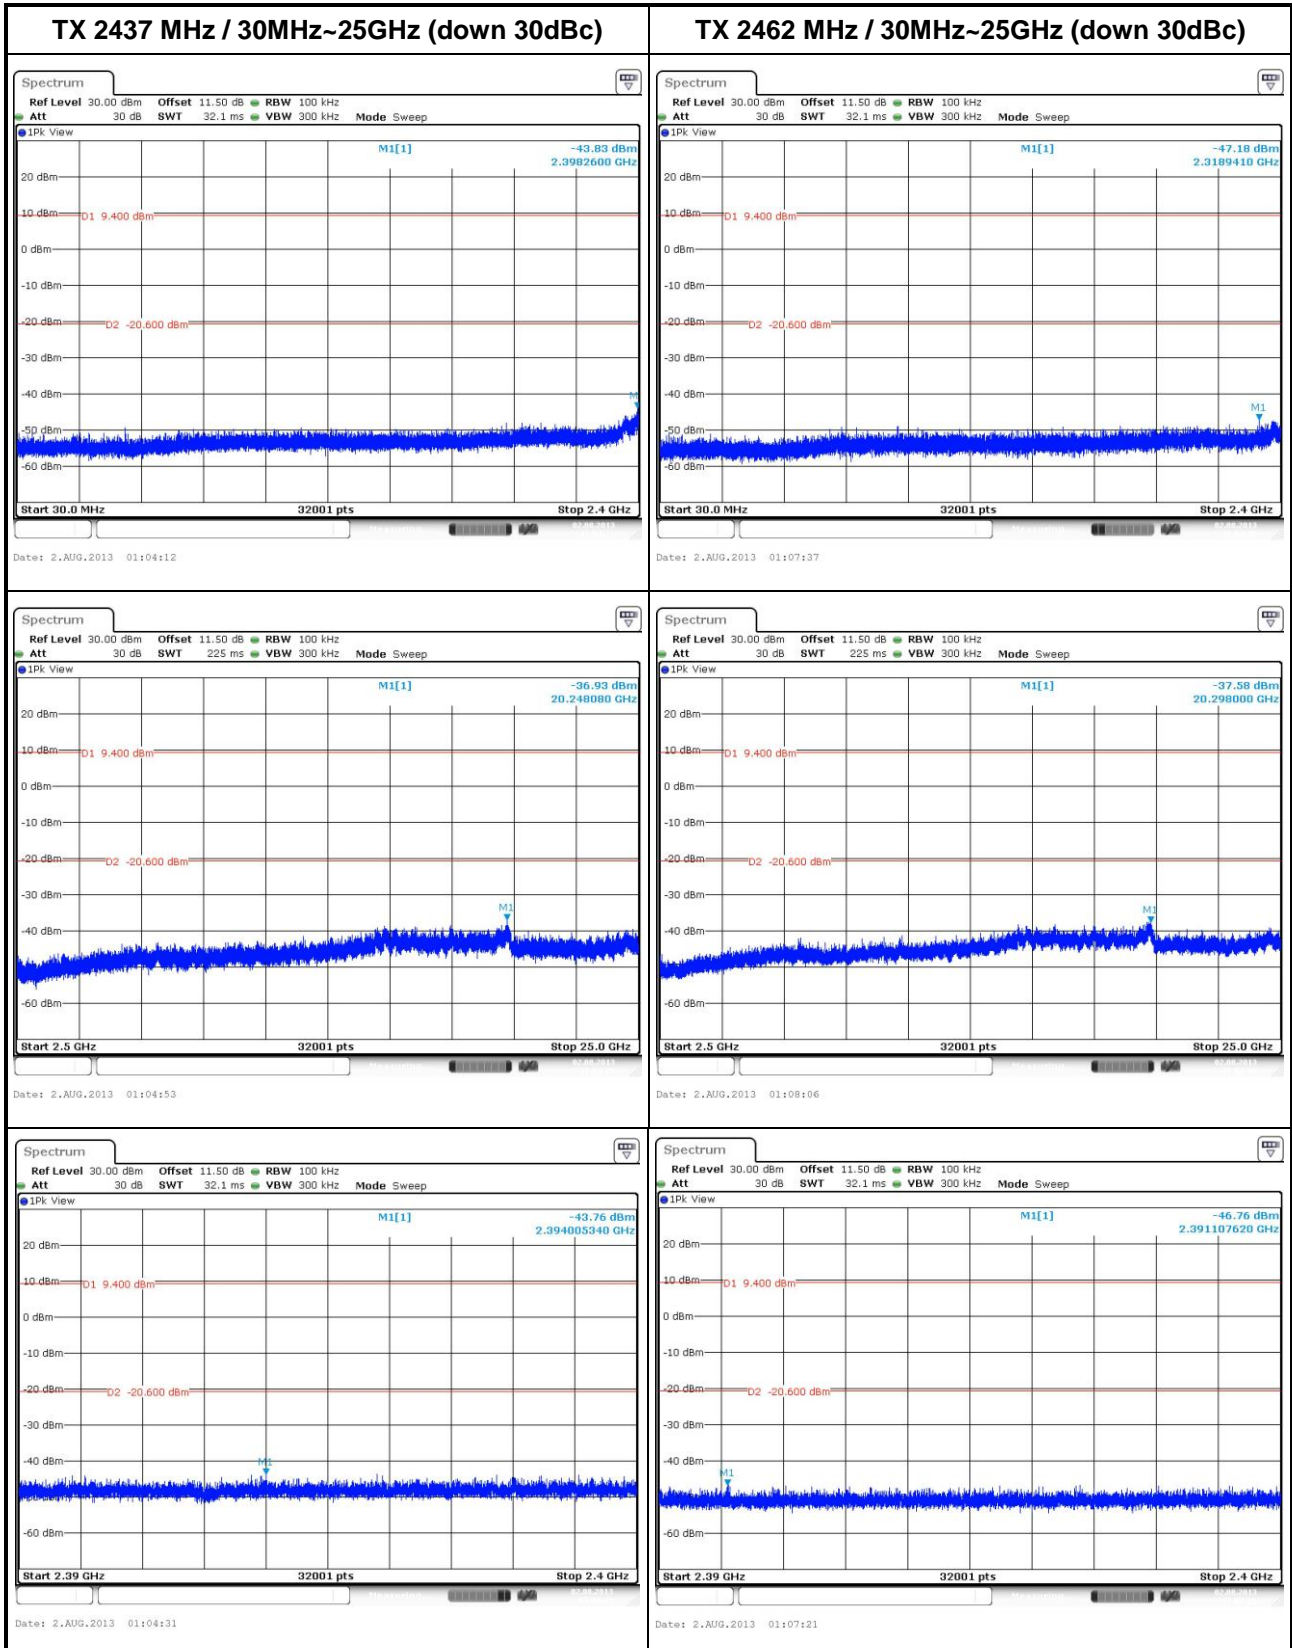

Operating mode 5
802.11b

802.11g

802.11n HT20

802.11n HT40