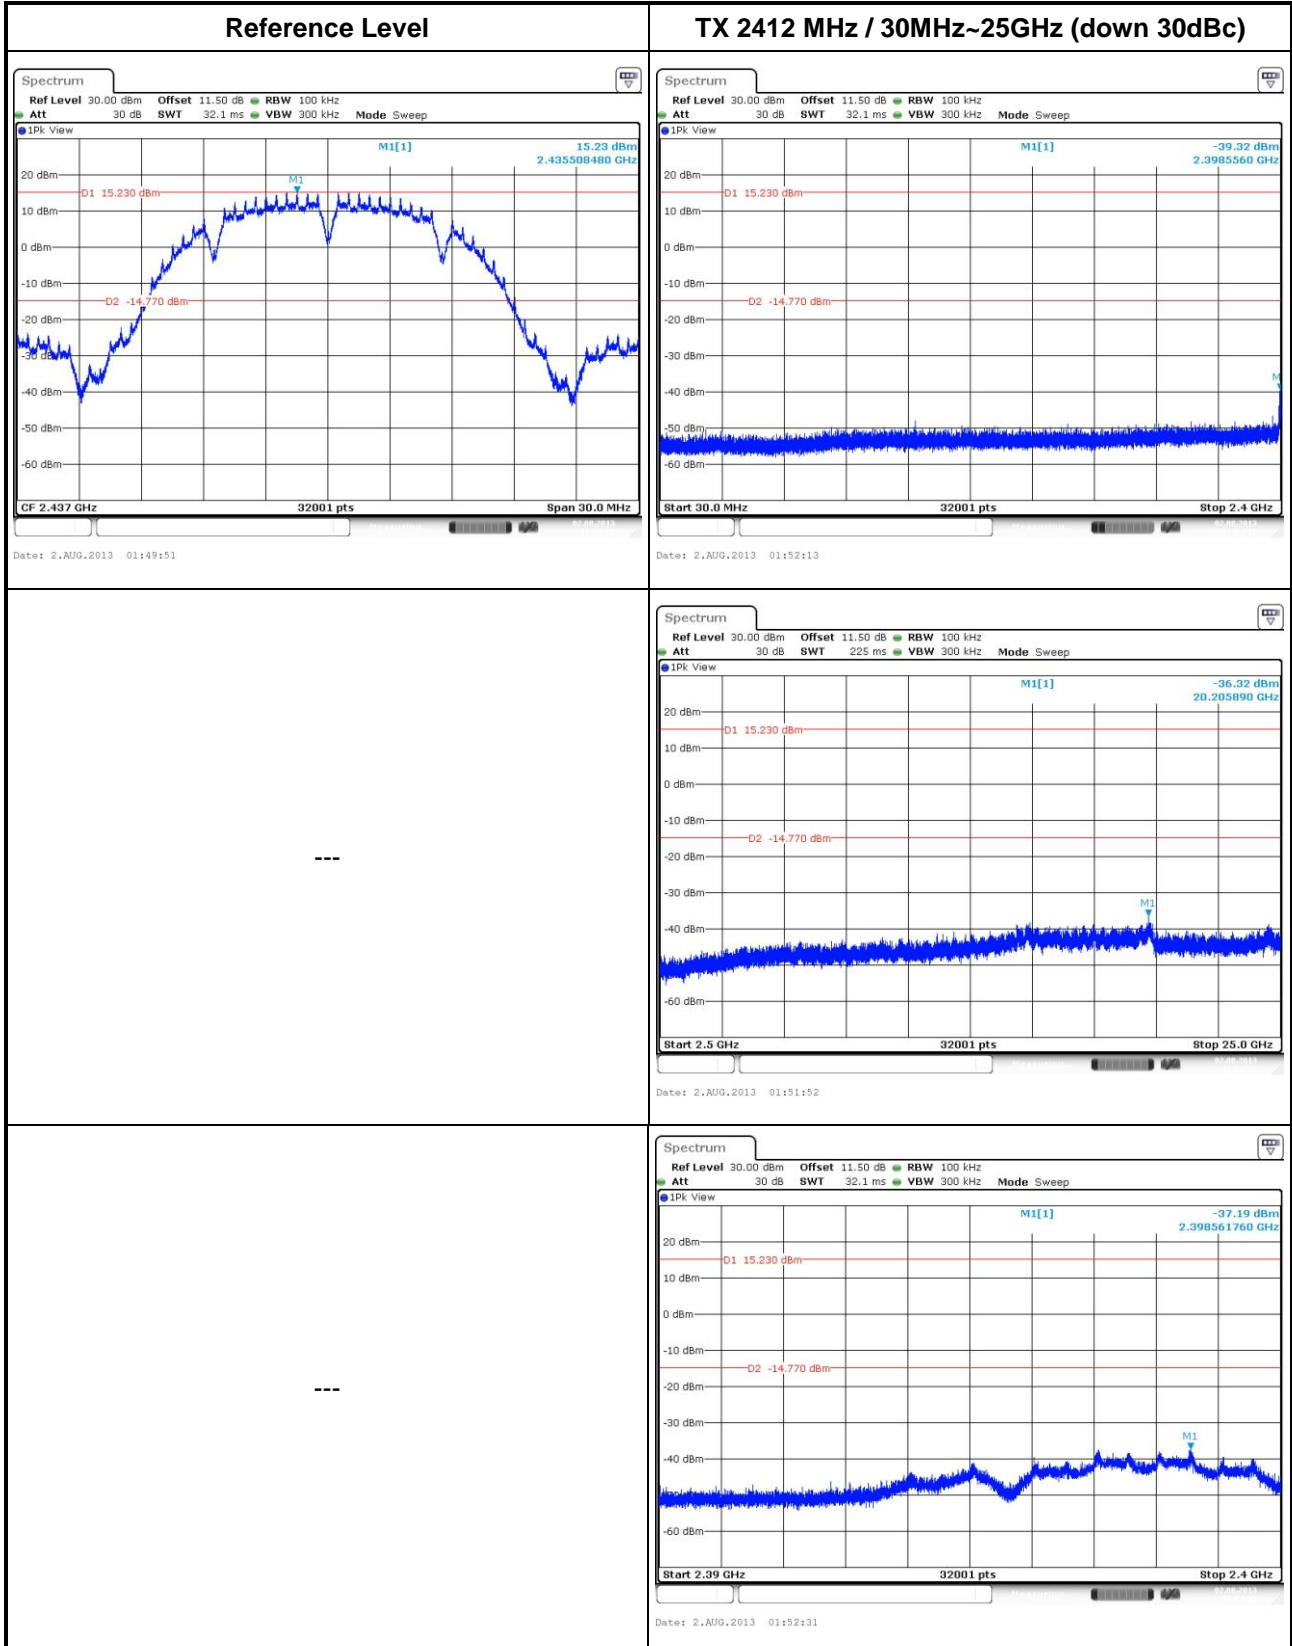

Operating mode 5
802.11b

802.11g

802.11n HT20

802.11n HT40