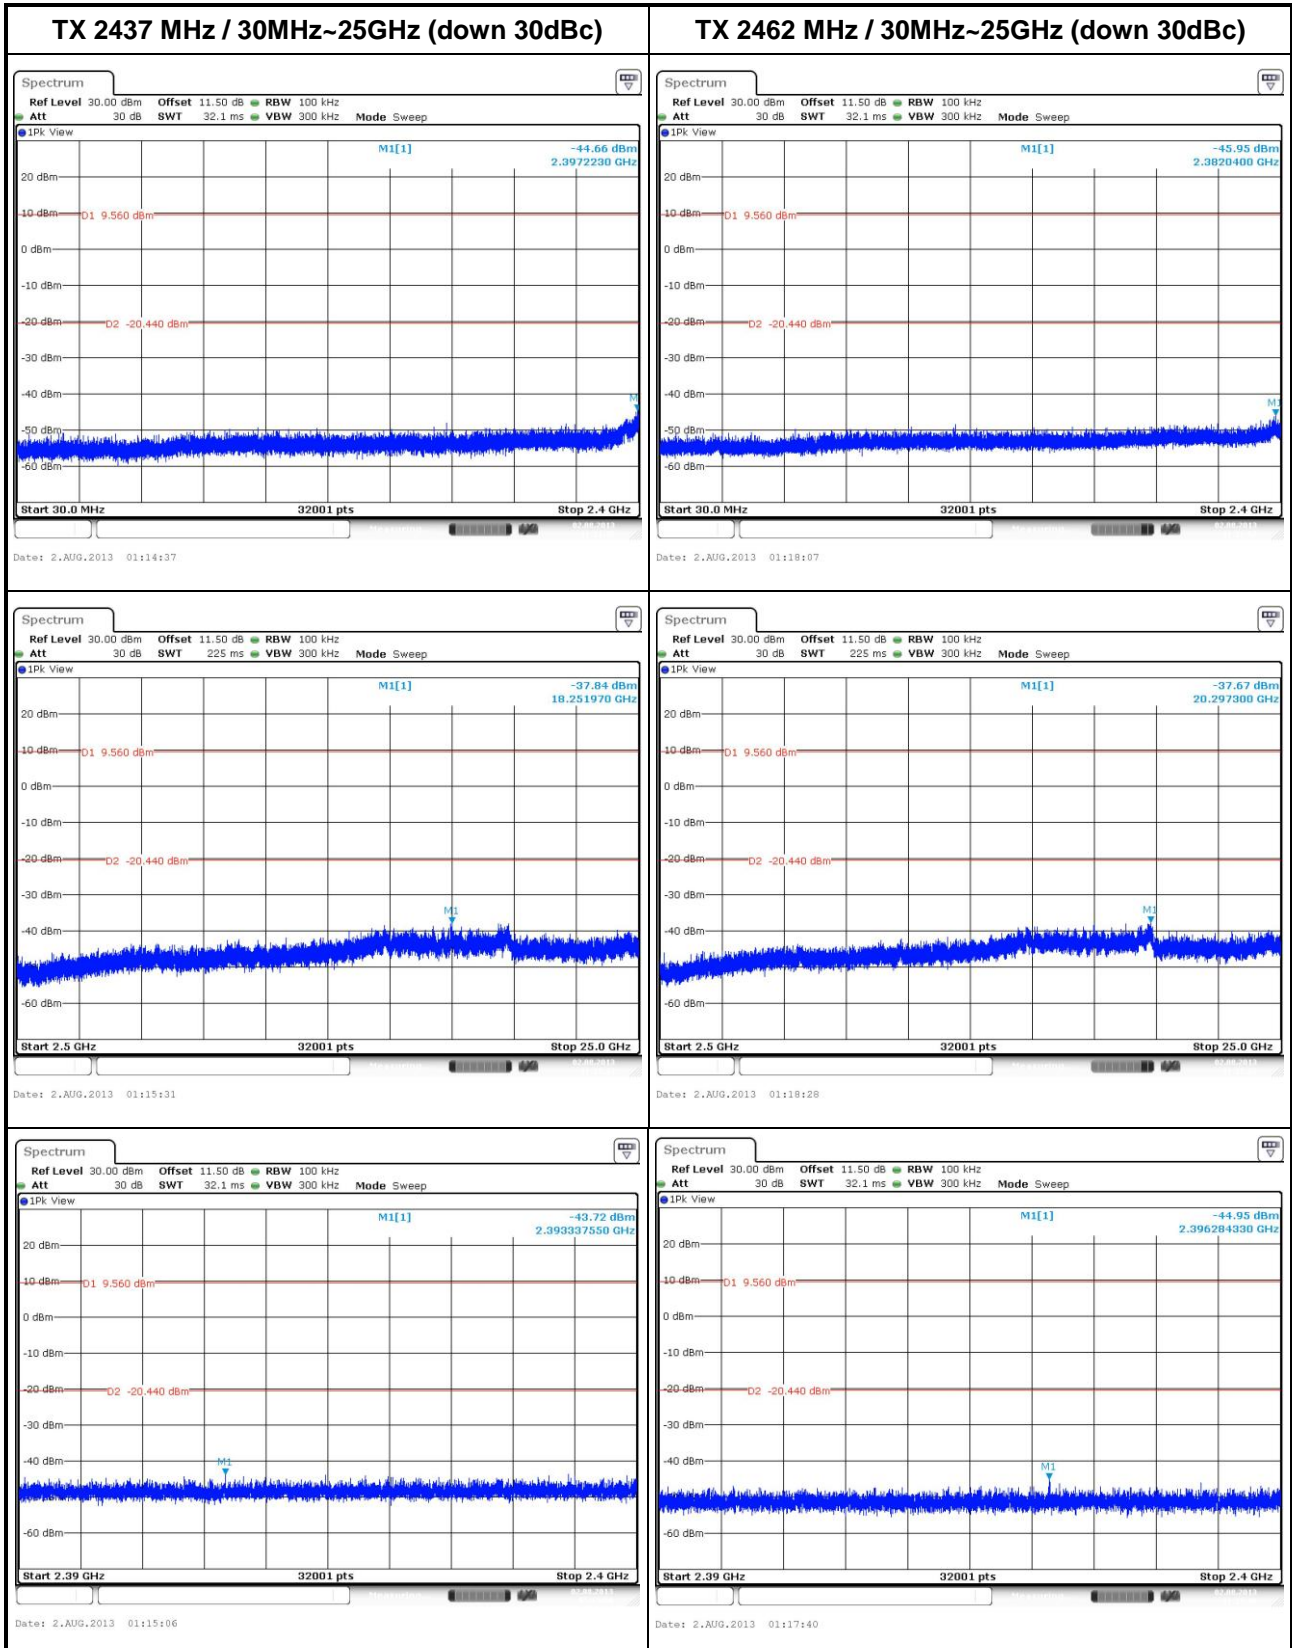

Operating mode 5
802.11b

802.11g

802.11n HT20

802.11n HT40