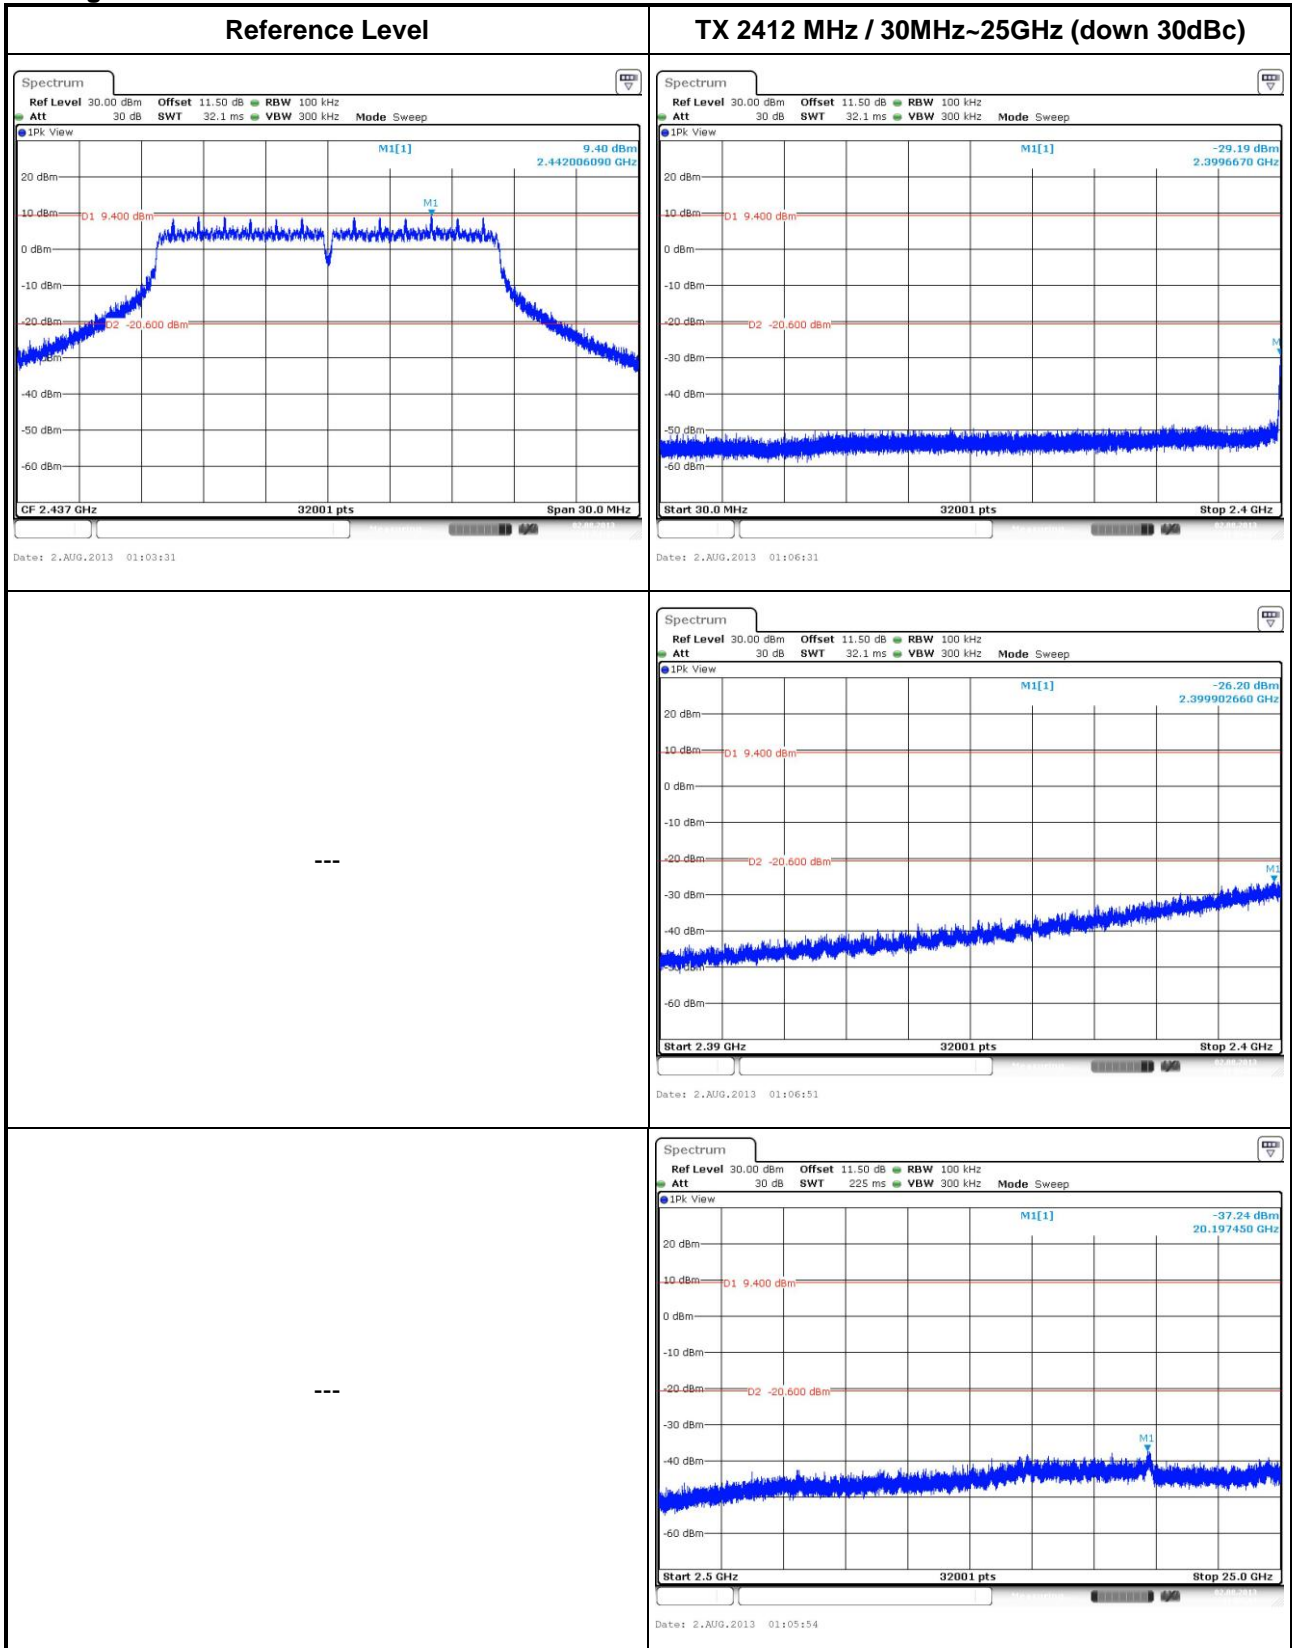

Operating mode 5
802.11b

802.11g

802.11n HT20

802.11n HT40