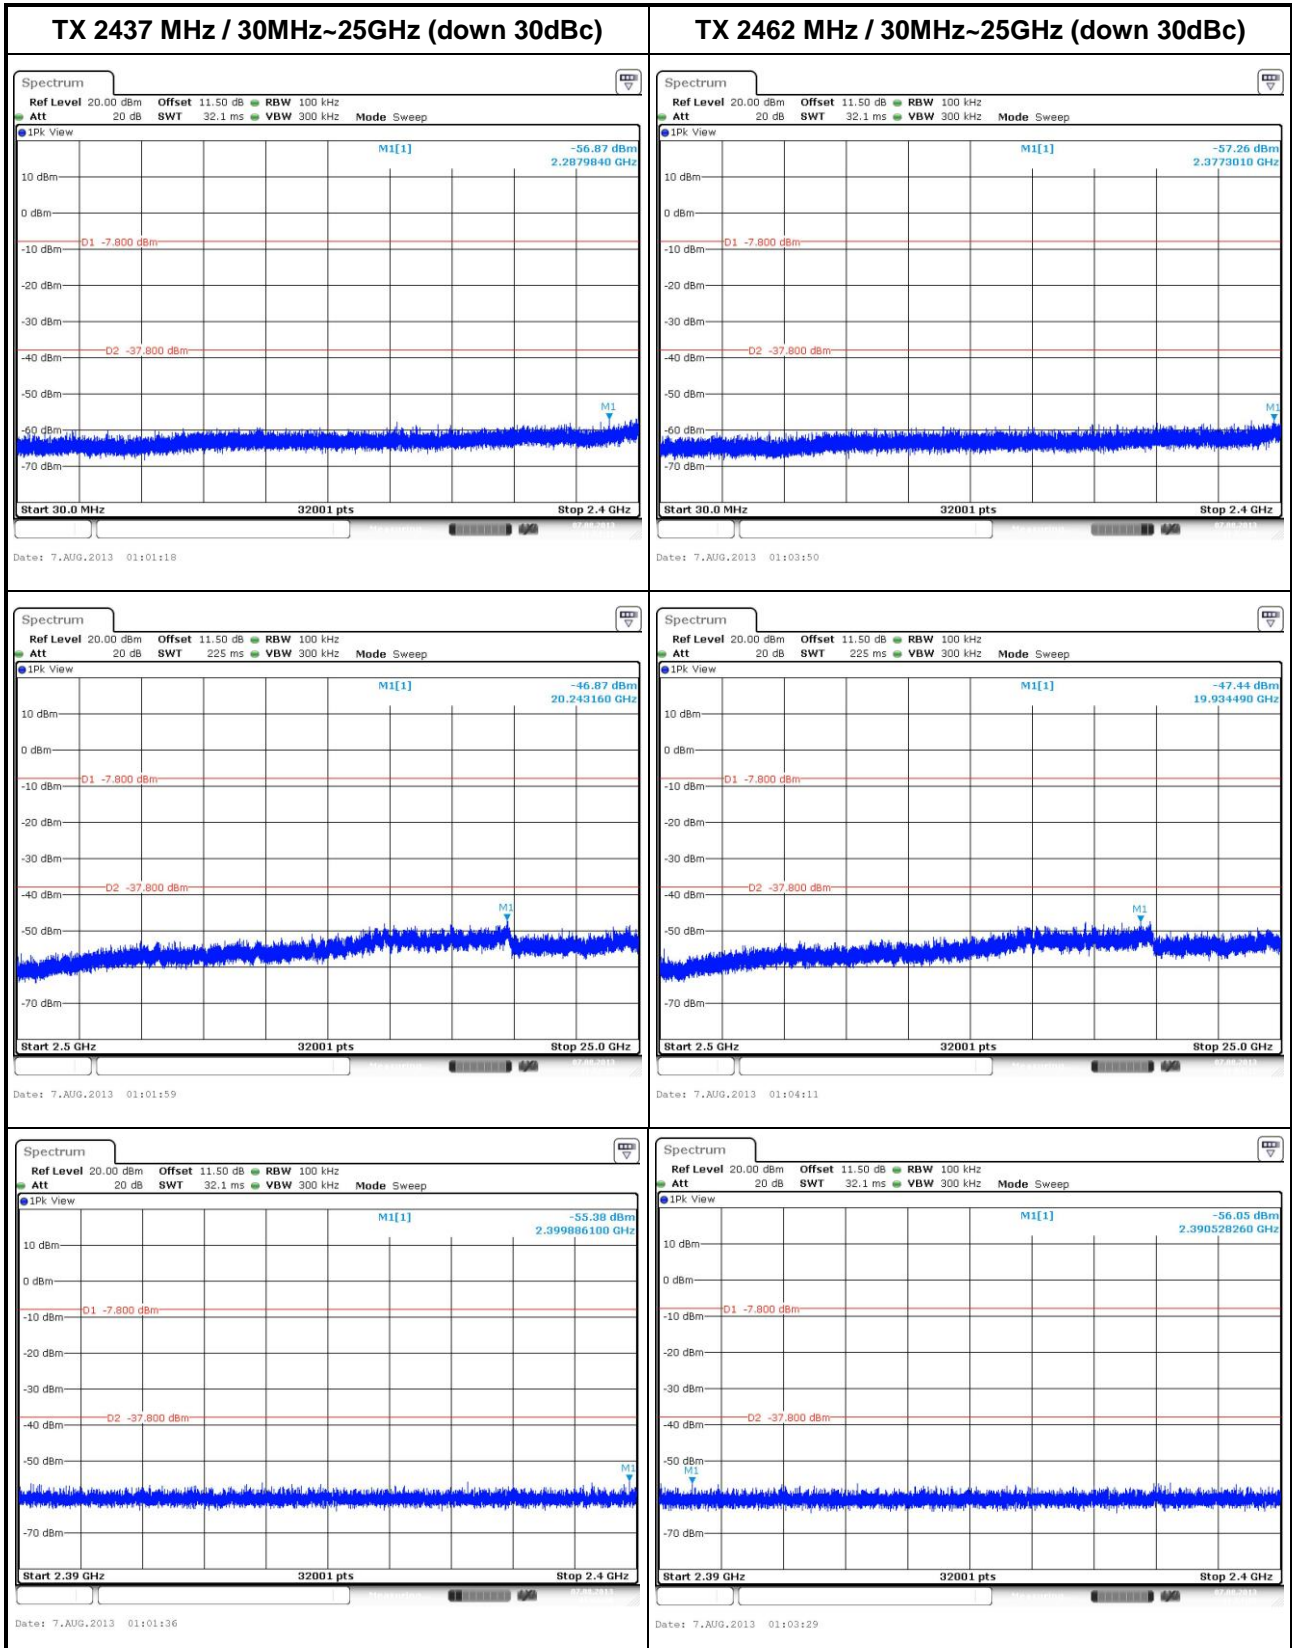

802.11n HT40

Operating mode 3
802.11b

802.11g

802.11n HT20

802.11n HT40

Operating mode 4
802.11b

802.11g

802.11n HT20