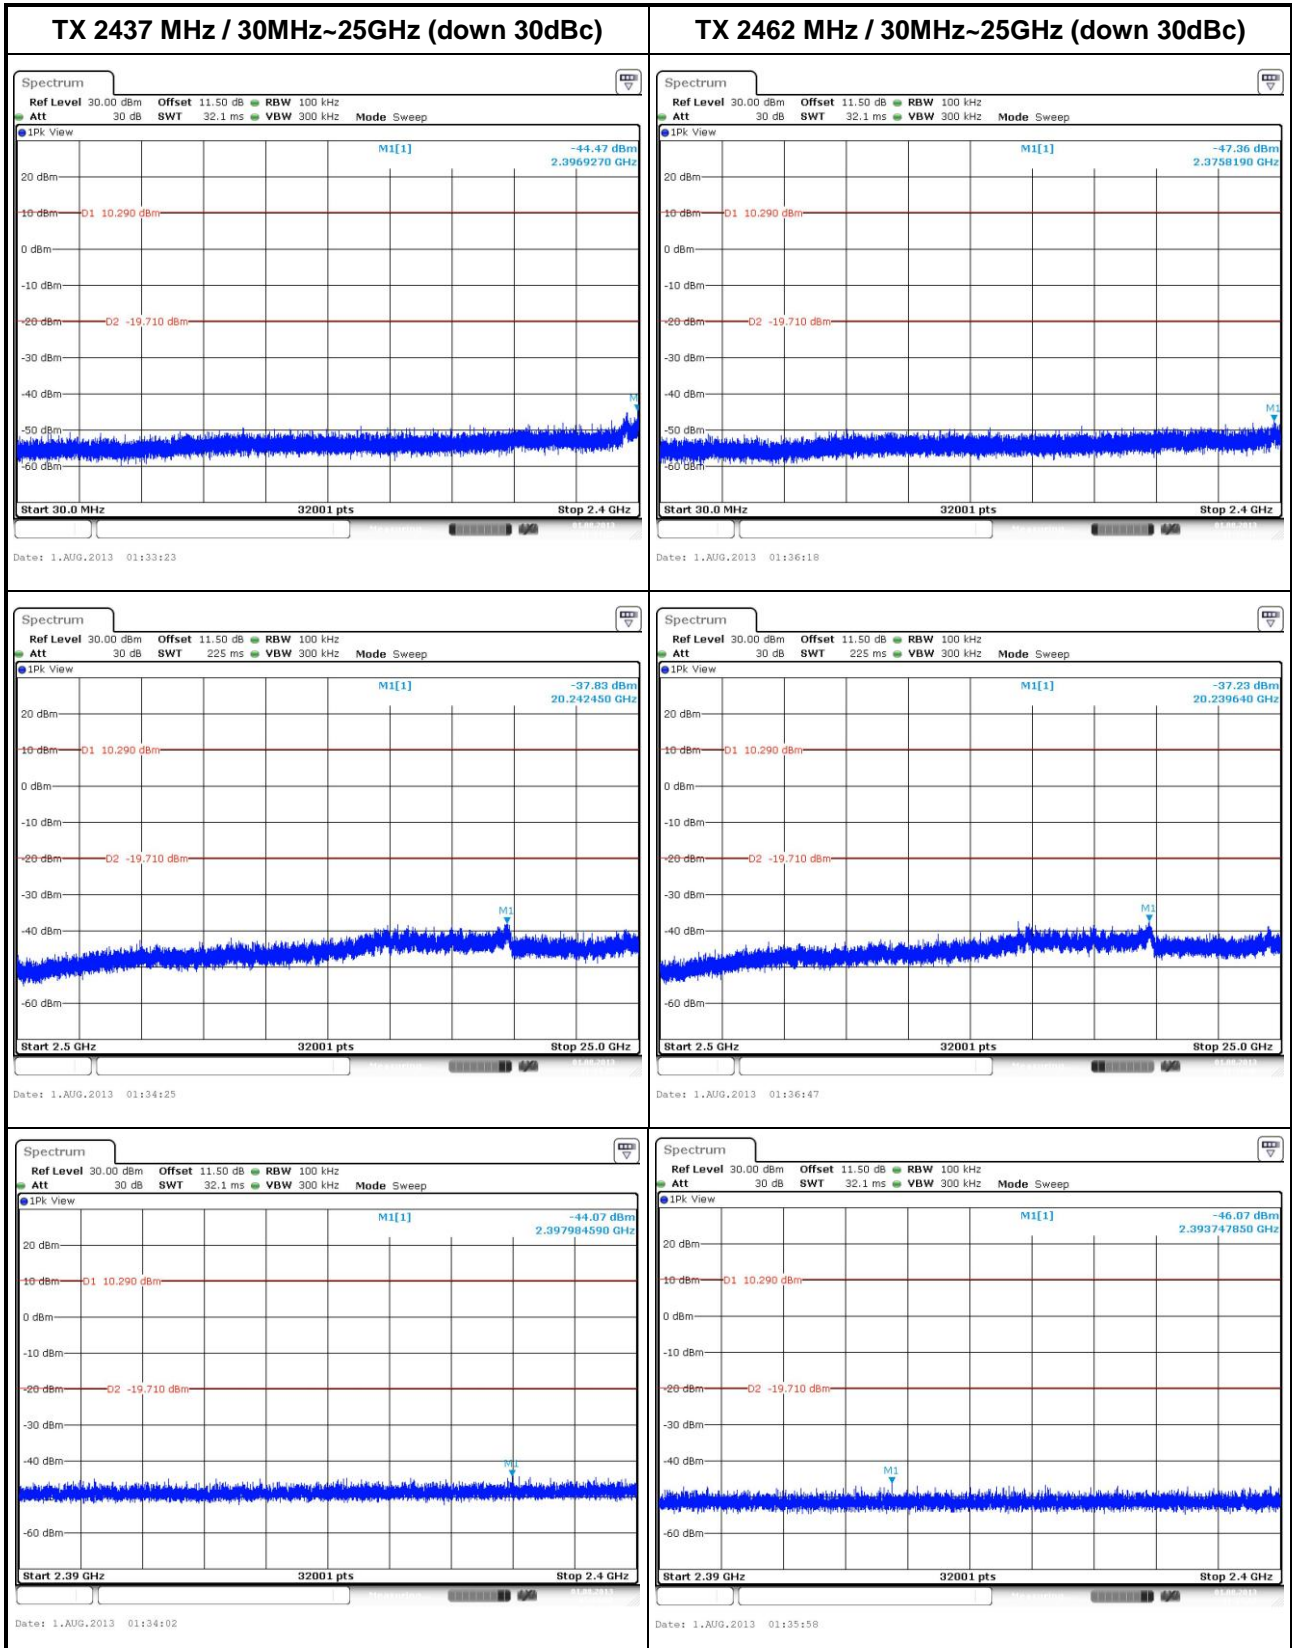

802.11n HT40

Operating mode 3
802.11b

802.11g

802.11n HT20

802.11n HT40

Operating mode 4
802.11b

802.11g

802.11n HT20