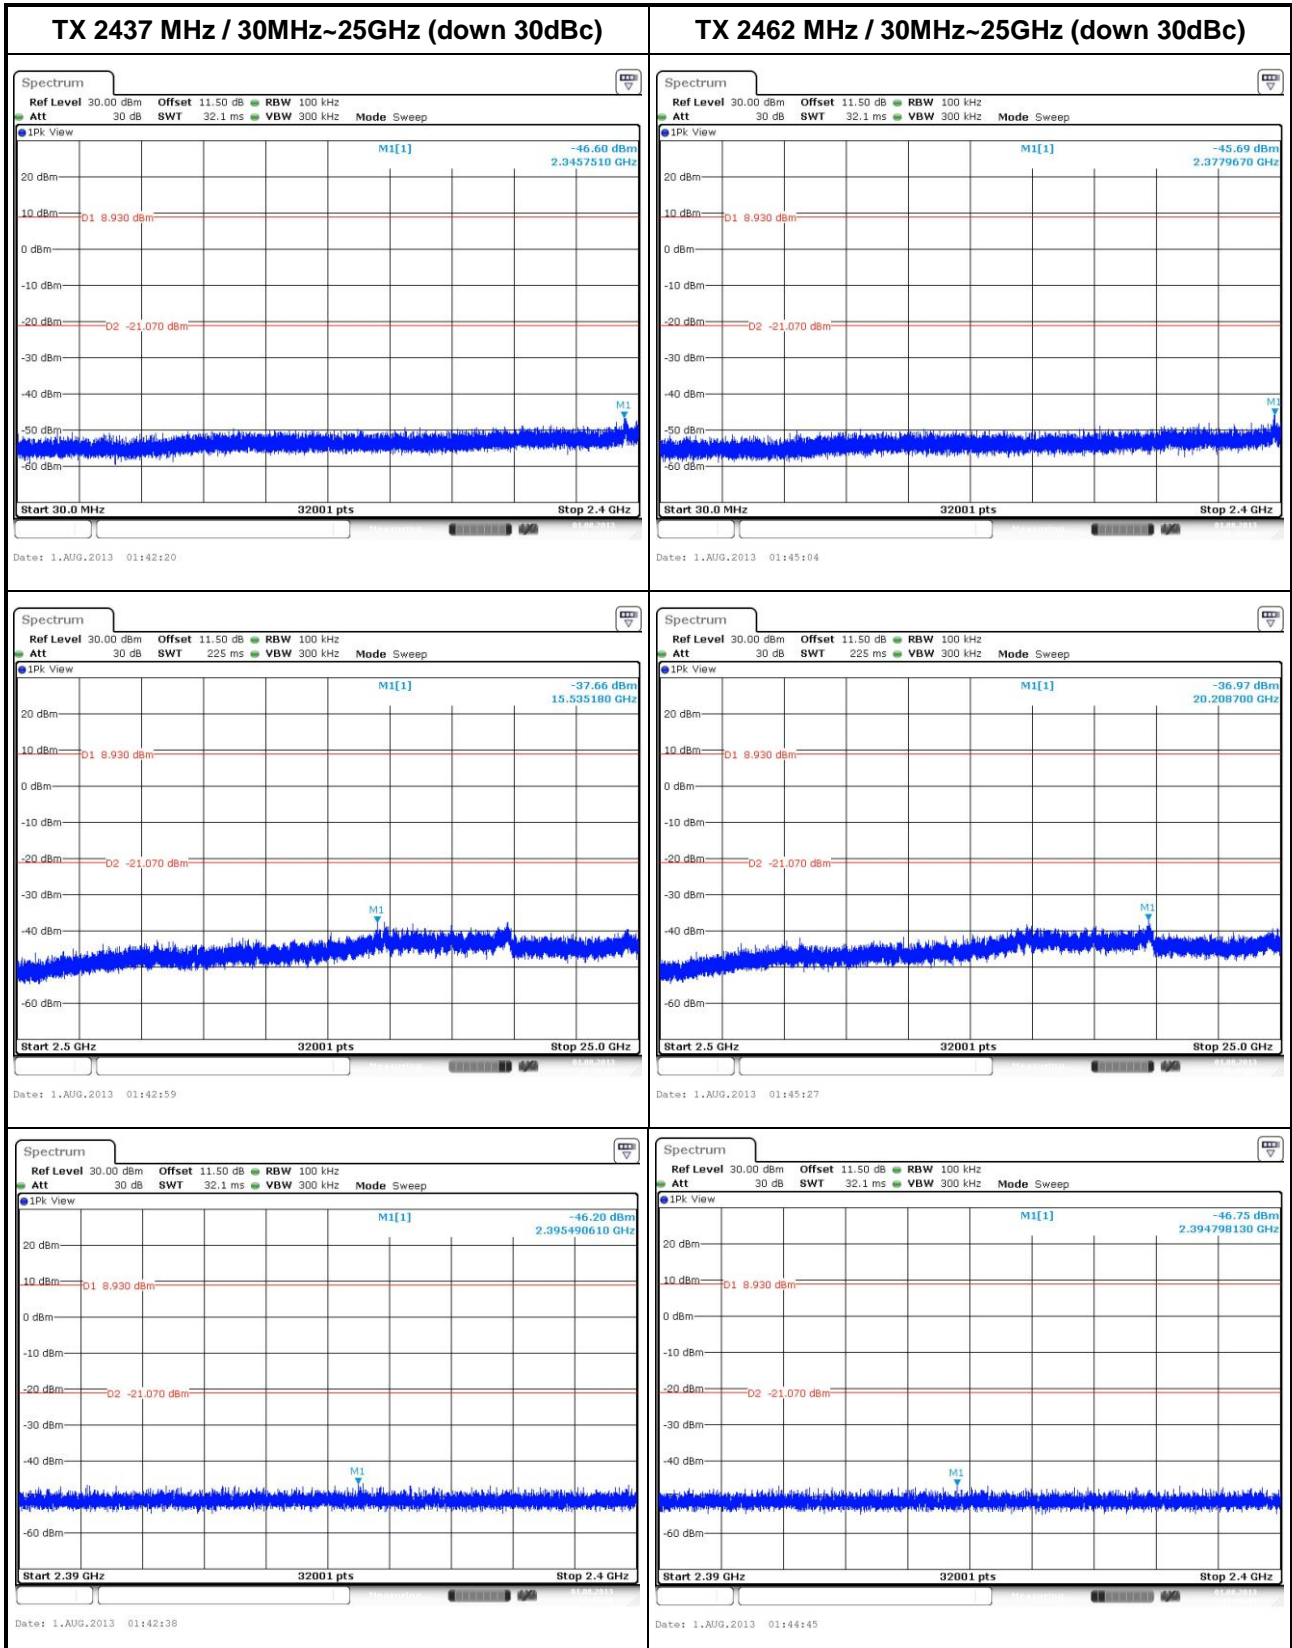

802.11n HT40

Operating mode 3
802.11b

802.11g

802.11n HT20

802.11n HT40

Operating mode 4
802.11b

802.11g

802.11n HT20