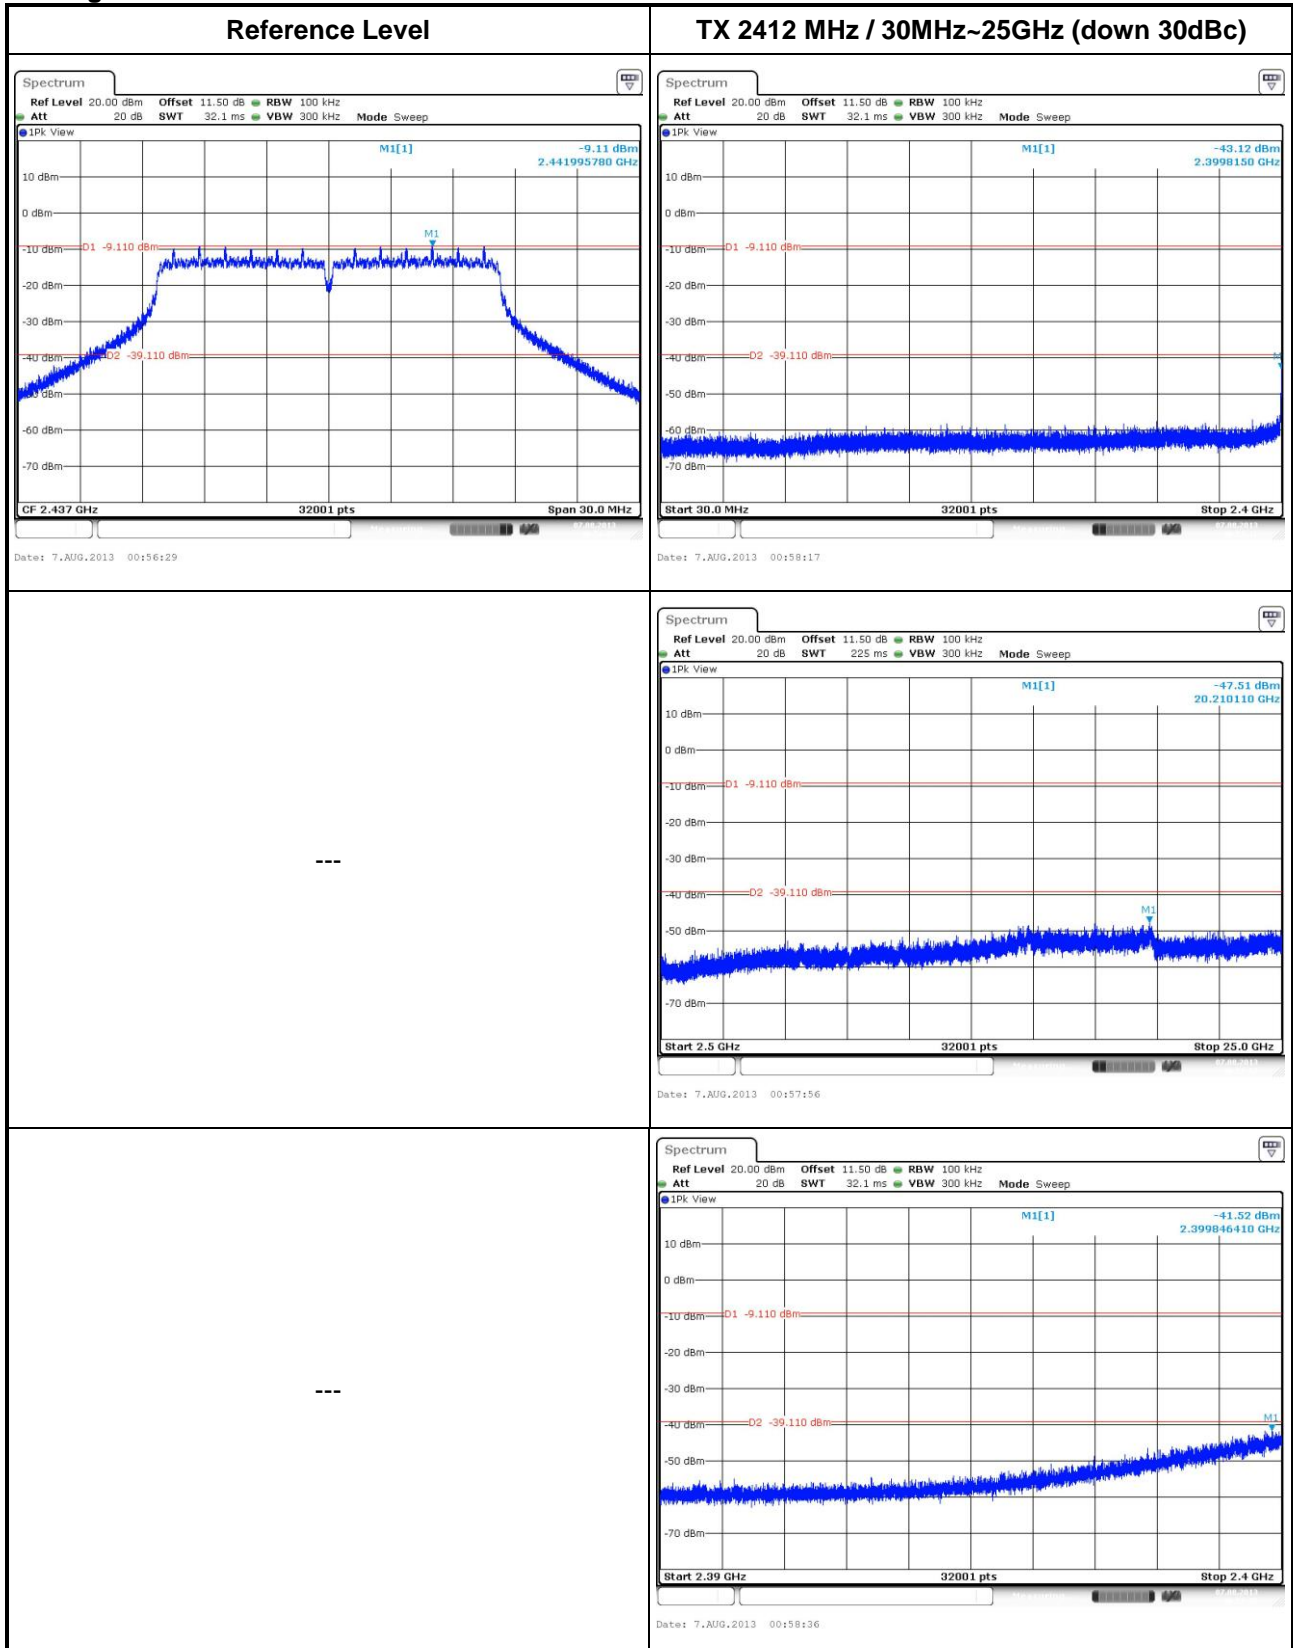

802.11n HT40

Operating mode 3
802.11b

802.11g

802.11n HT20

802.11n HT40

Operating mode 4
802.11b

802.11g

802.11n HT20