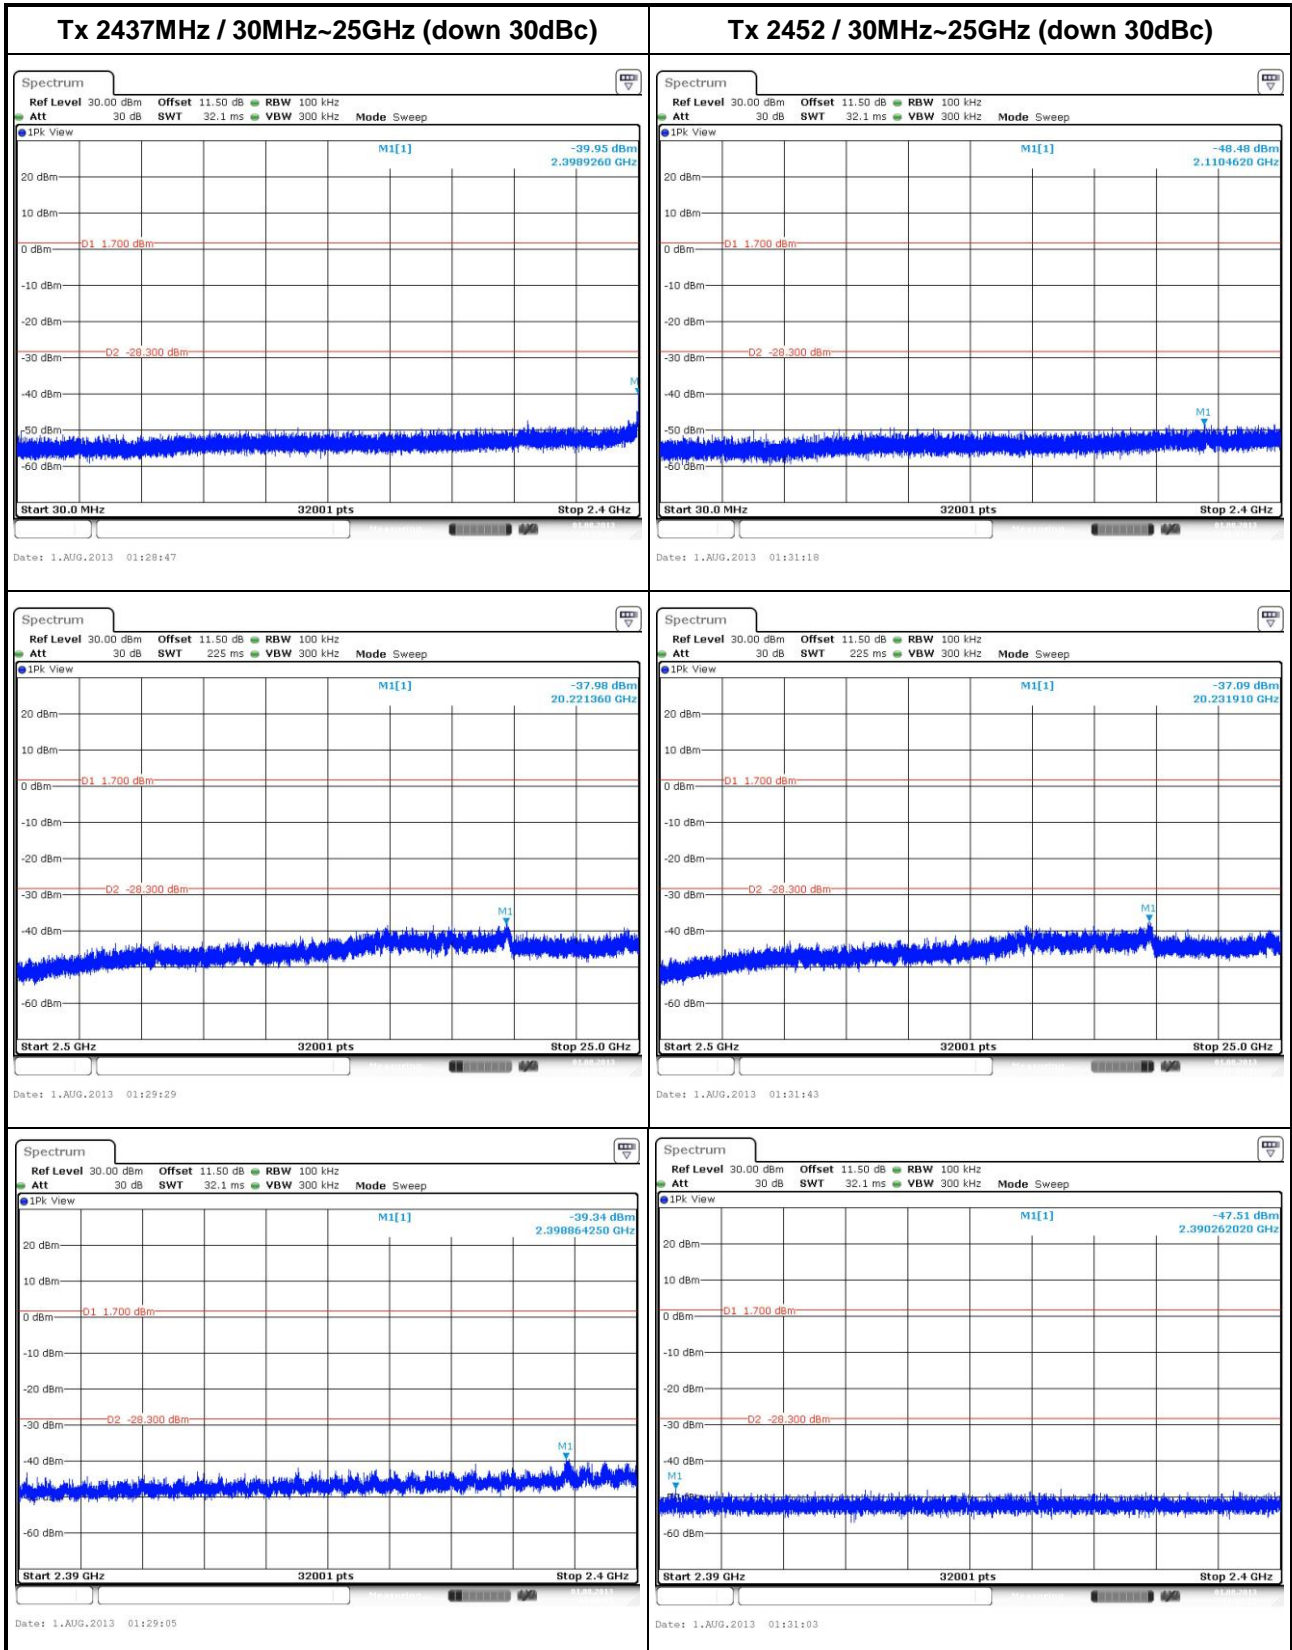

802.11n HT40

Operating mode 3
802.11b

802.11g

802.11n HT20

802.11n HT40

Operating mode 4
802.11b

802.11g

802.11n HT20