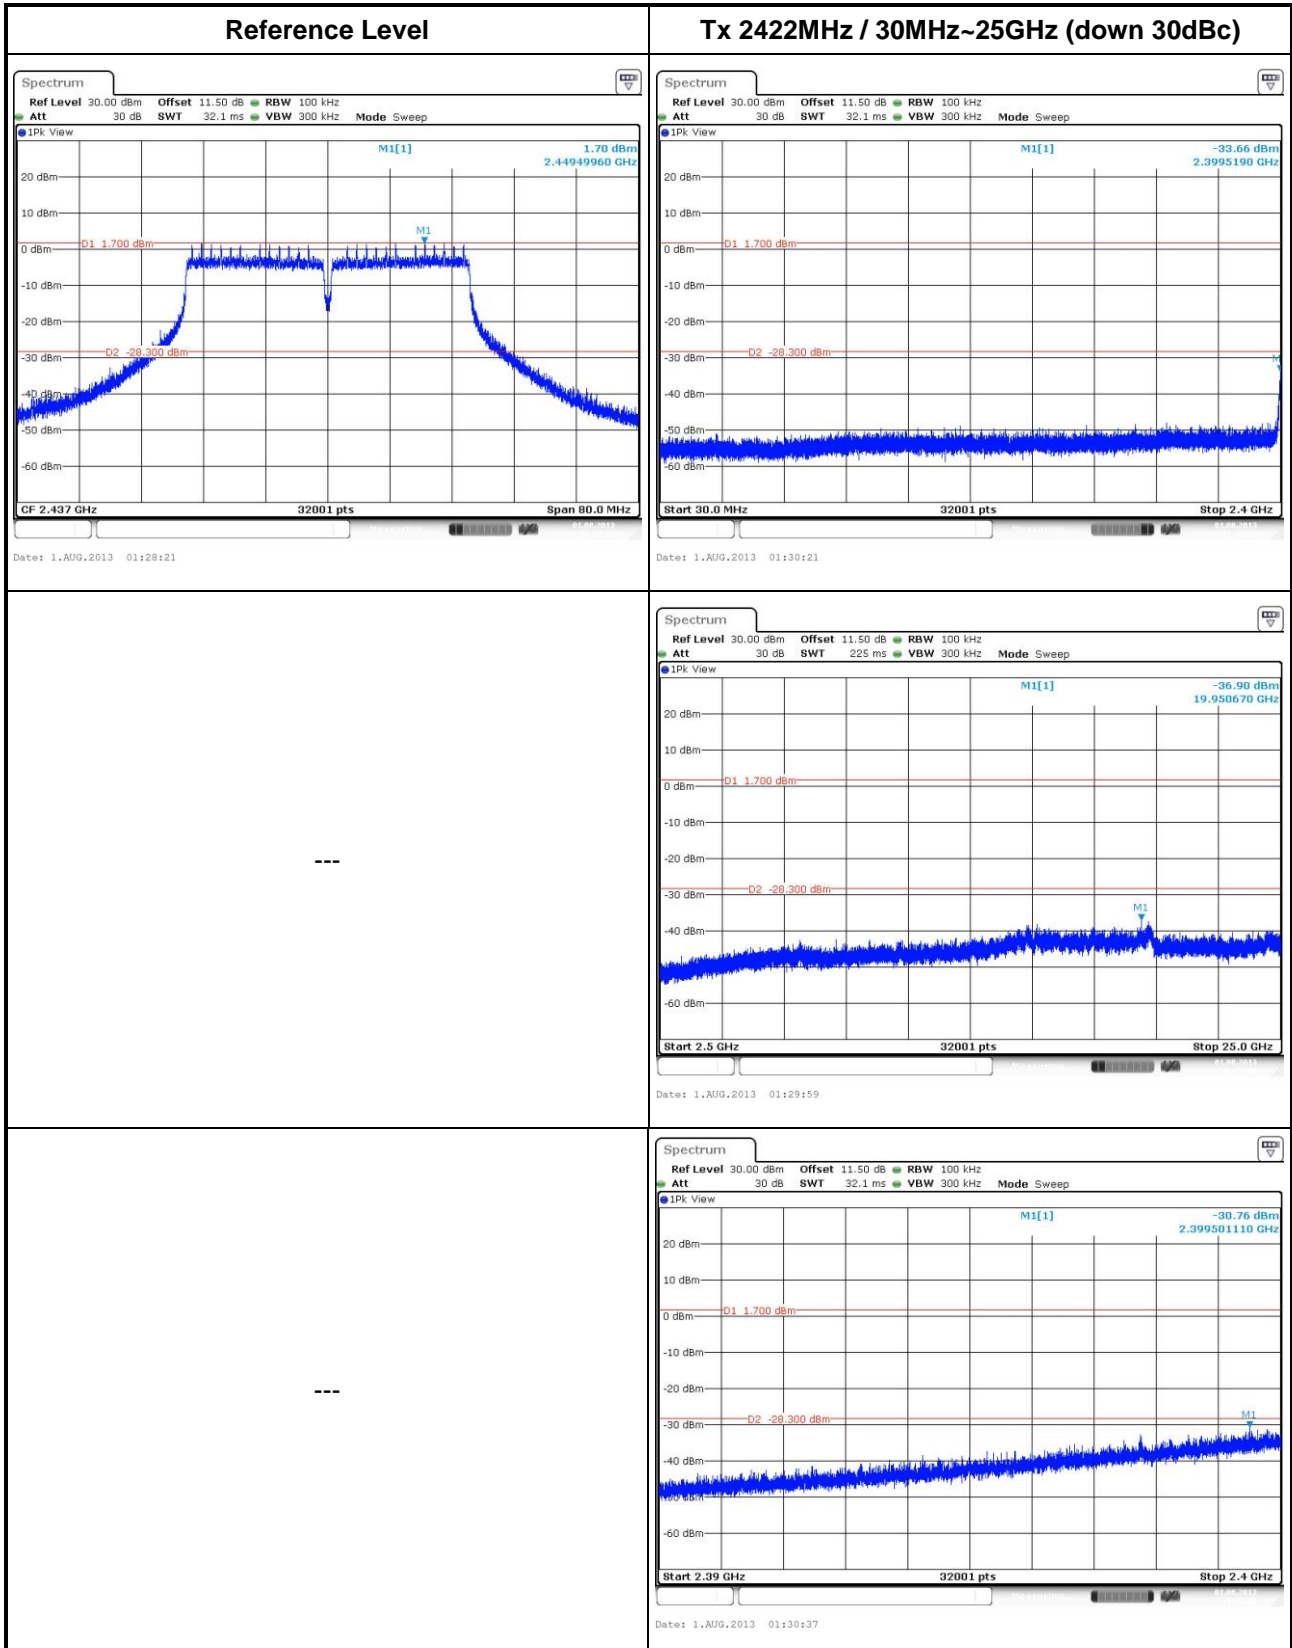

802.11n HT40

Operating mode 3
802.11b

802.11g

802.11n HT20

802.11n HT40

Operating mode 4
802.11b

802.11g

802.11n HT20