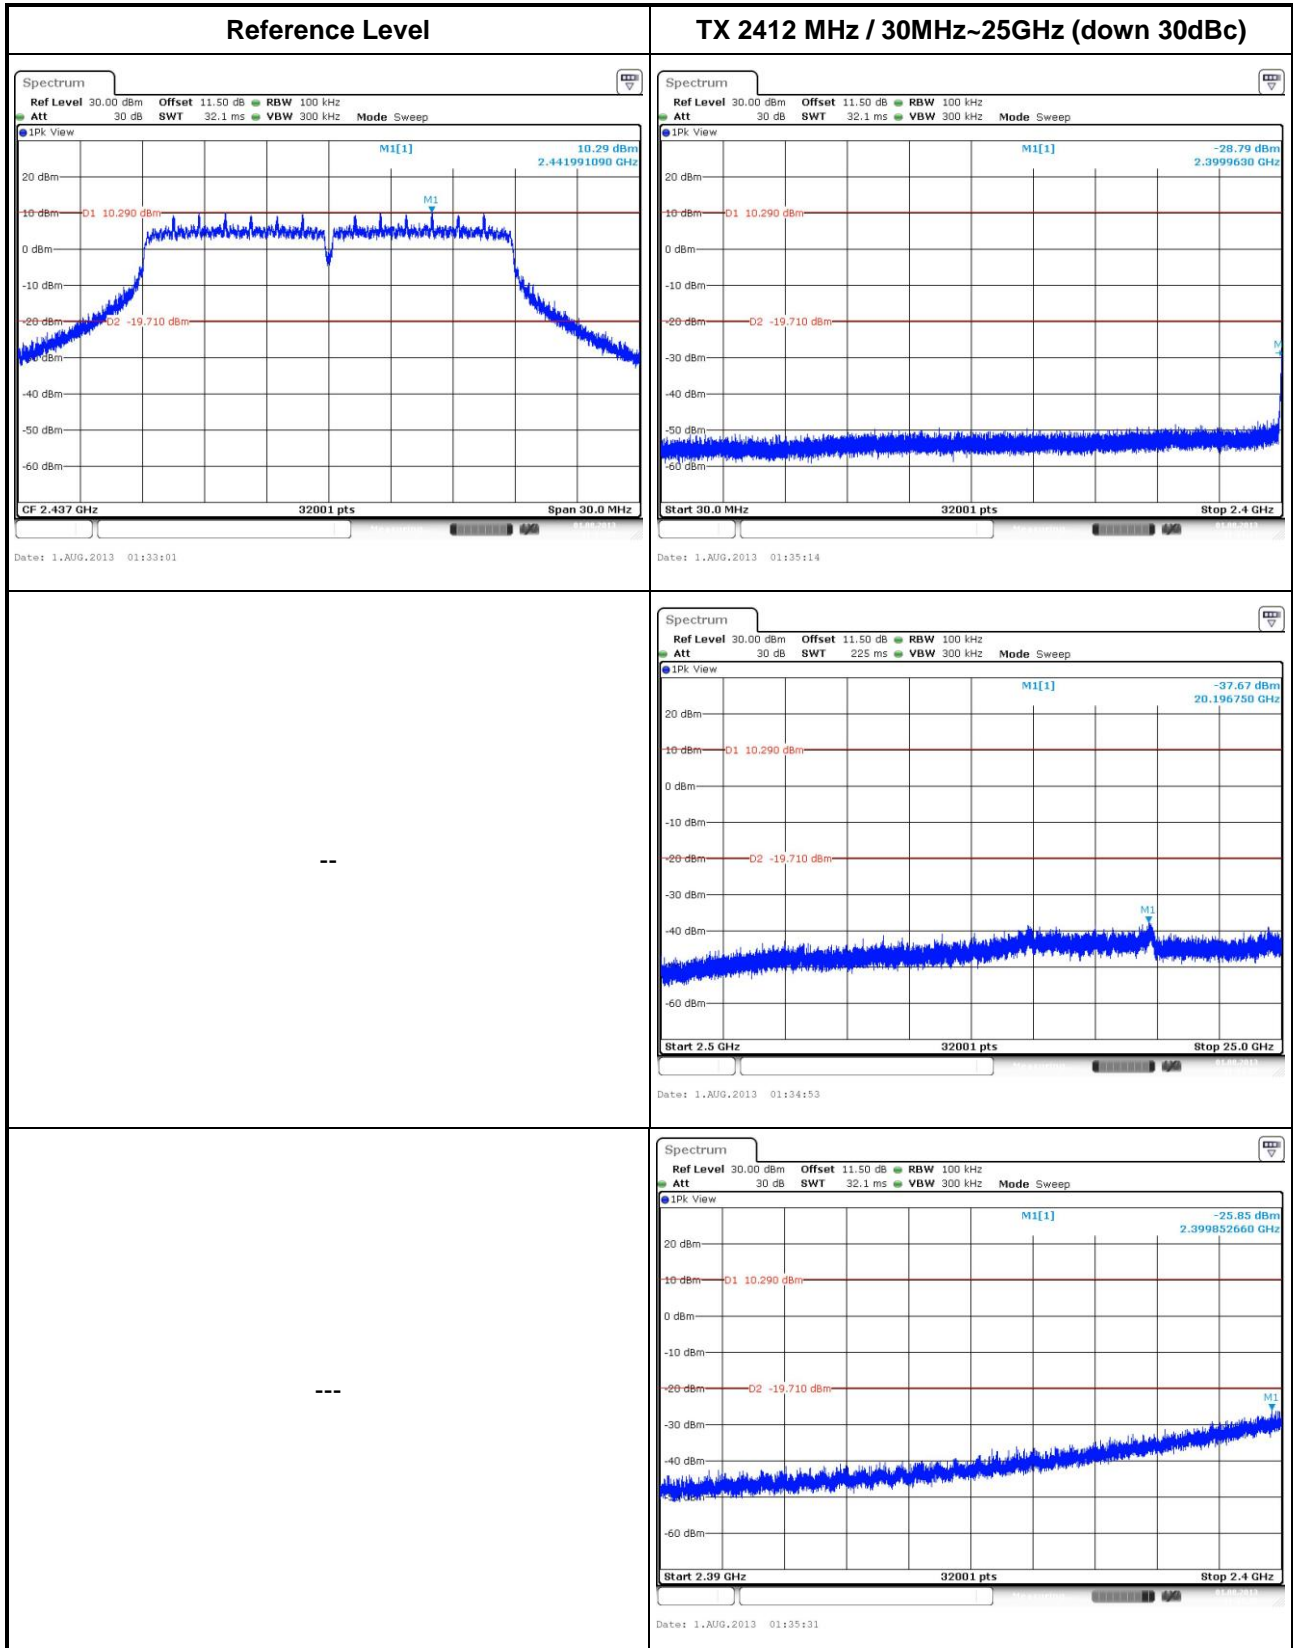

802.11n HT40

Operating mode 3
802.11b

802.11g

802.11n HT20

802.11n HT40

Operating mode 4
802.11b

802.11g

802.11n HT20