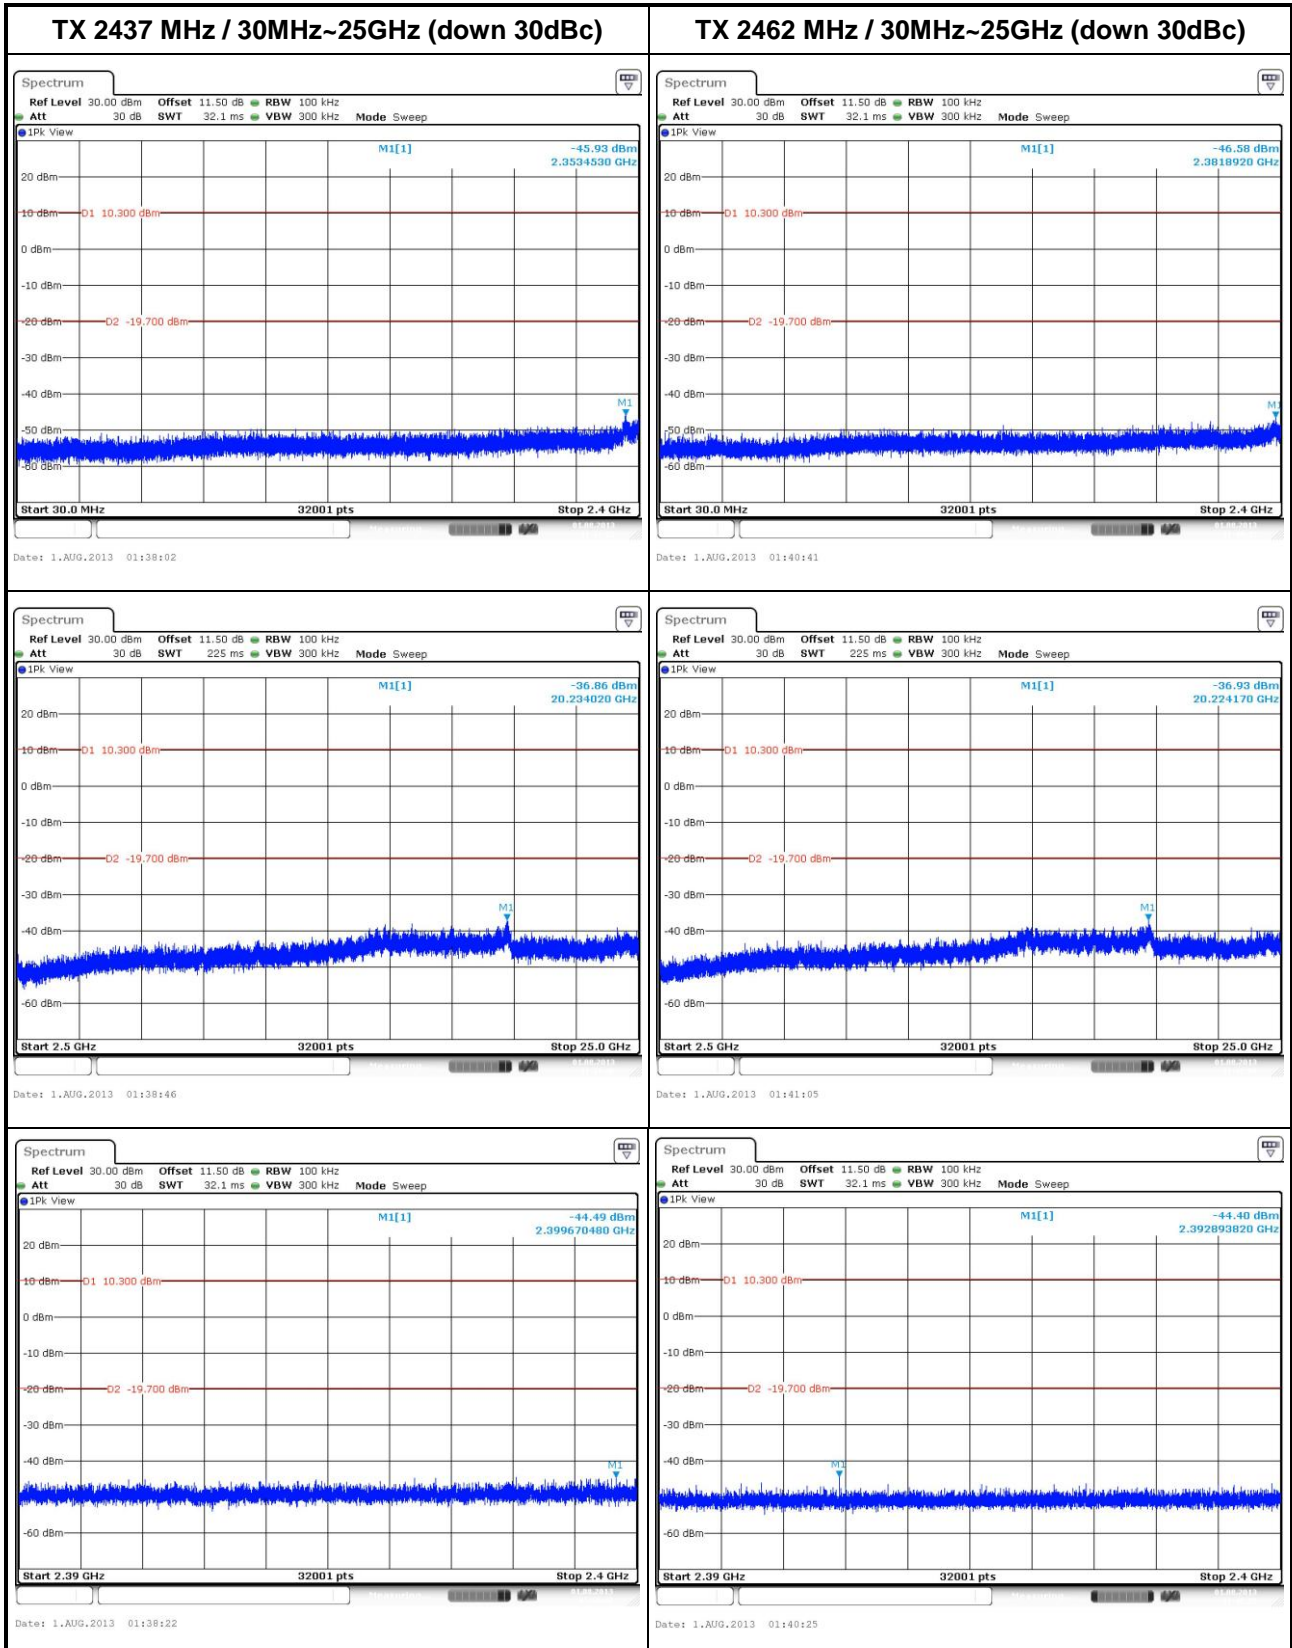

802.11n HT40

Operating mode 3
802.11b

802.11g

802.11n HT20

802.11n HT40

Operating mode 4
802.11b

802.11g

802.11n HT20