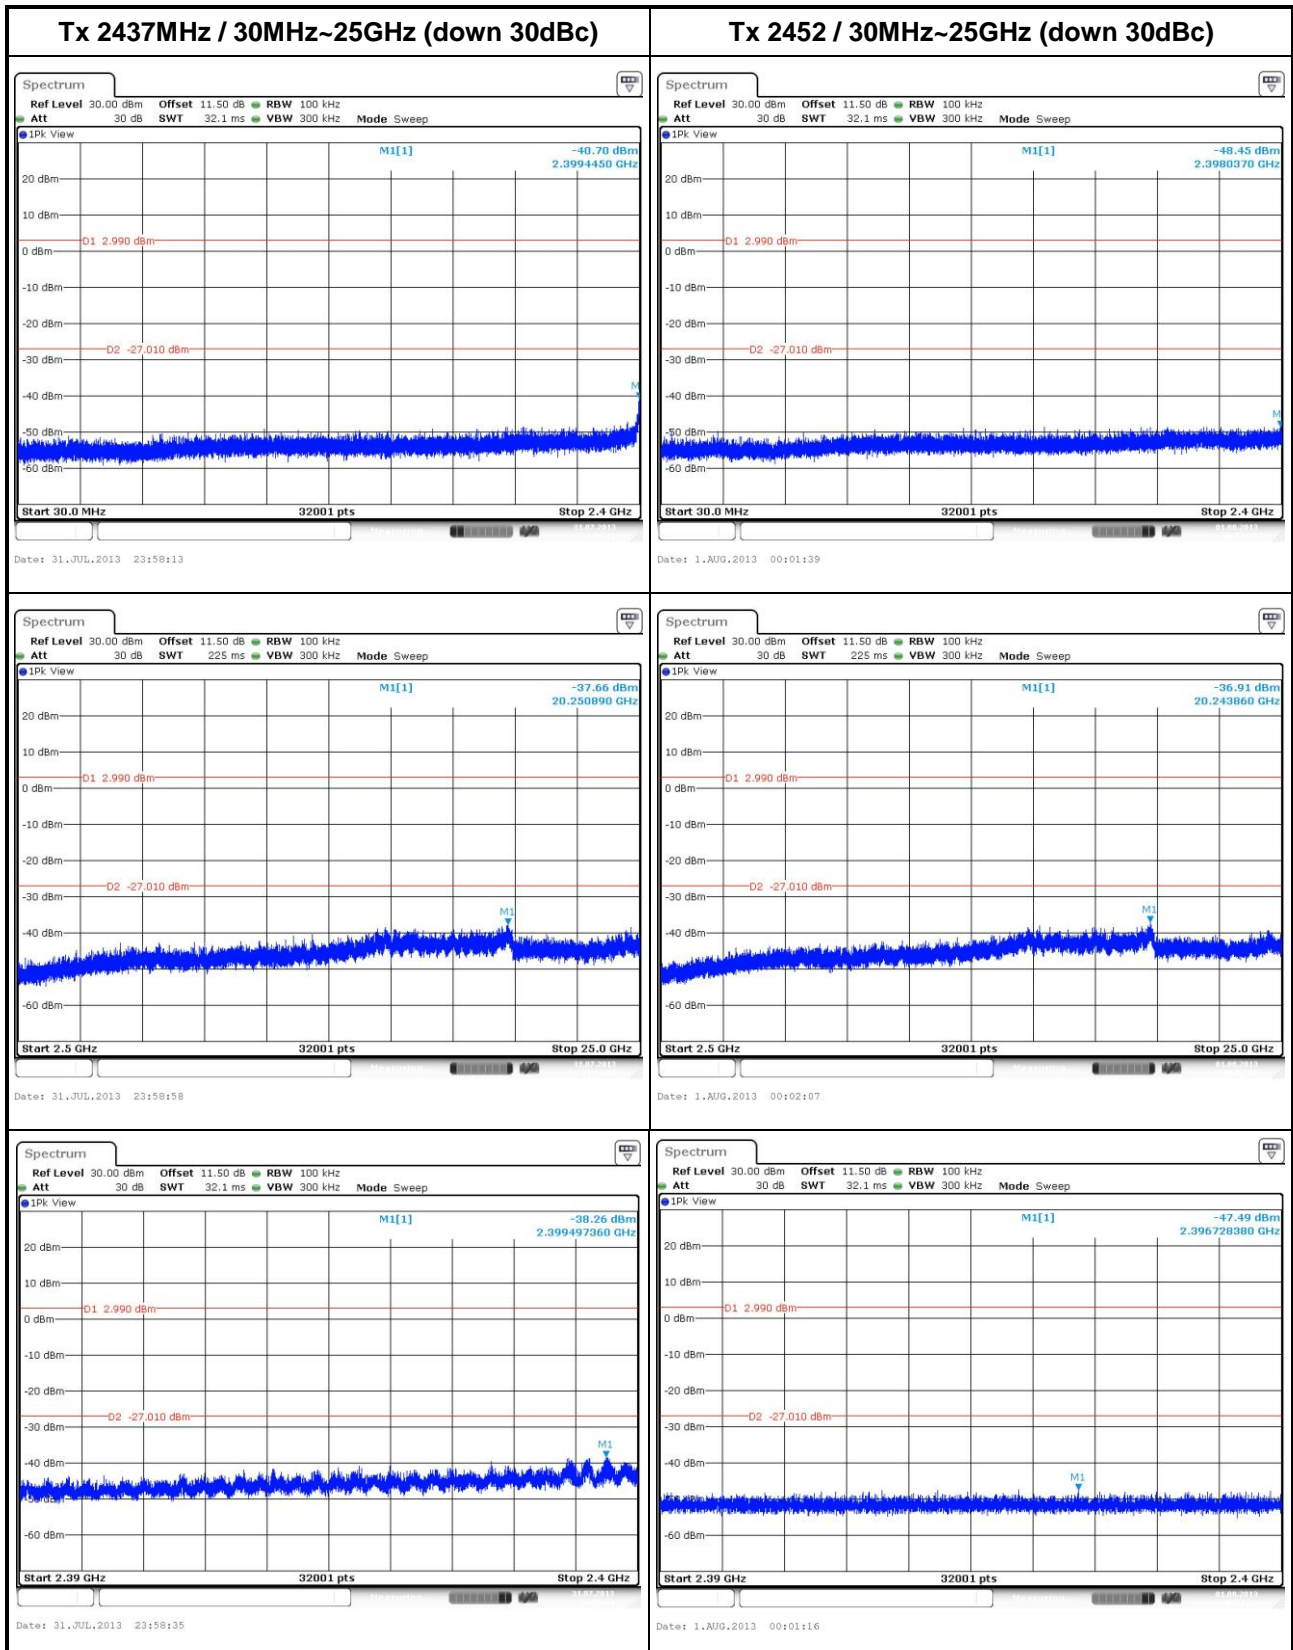

802.11n HT40

Operating mode 3
802.11b

802.11g

802.11n HT20

802.11n HT40

Operating mode 4
802.11b

802.11g

802.11n HT20