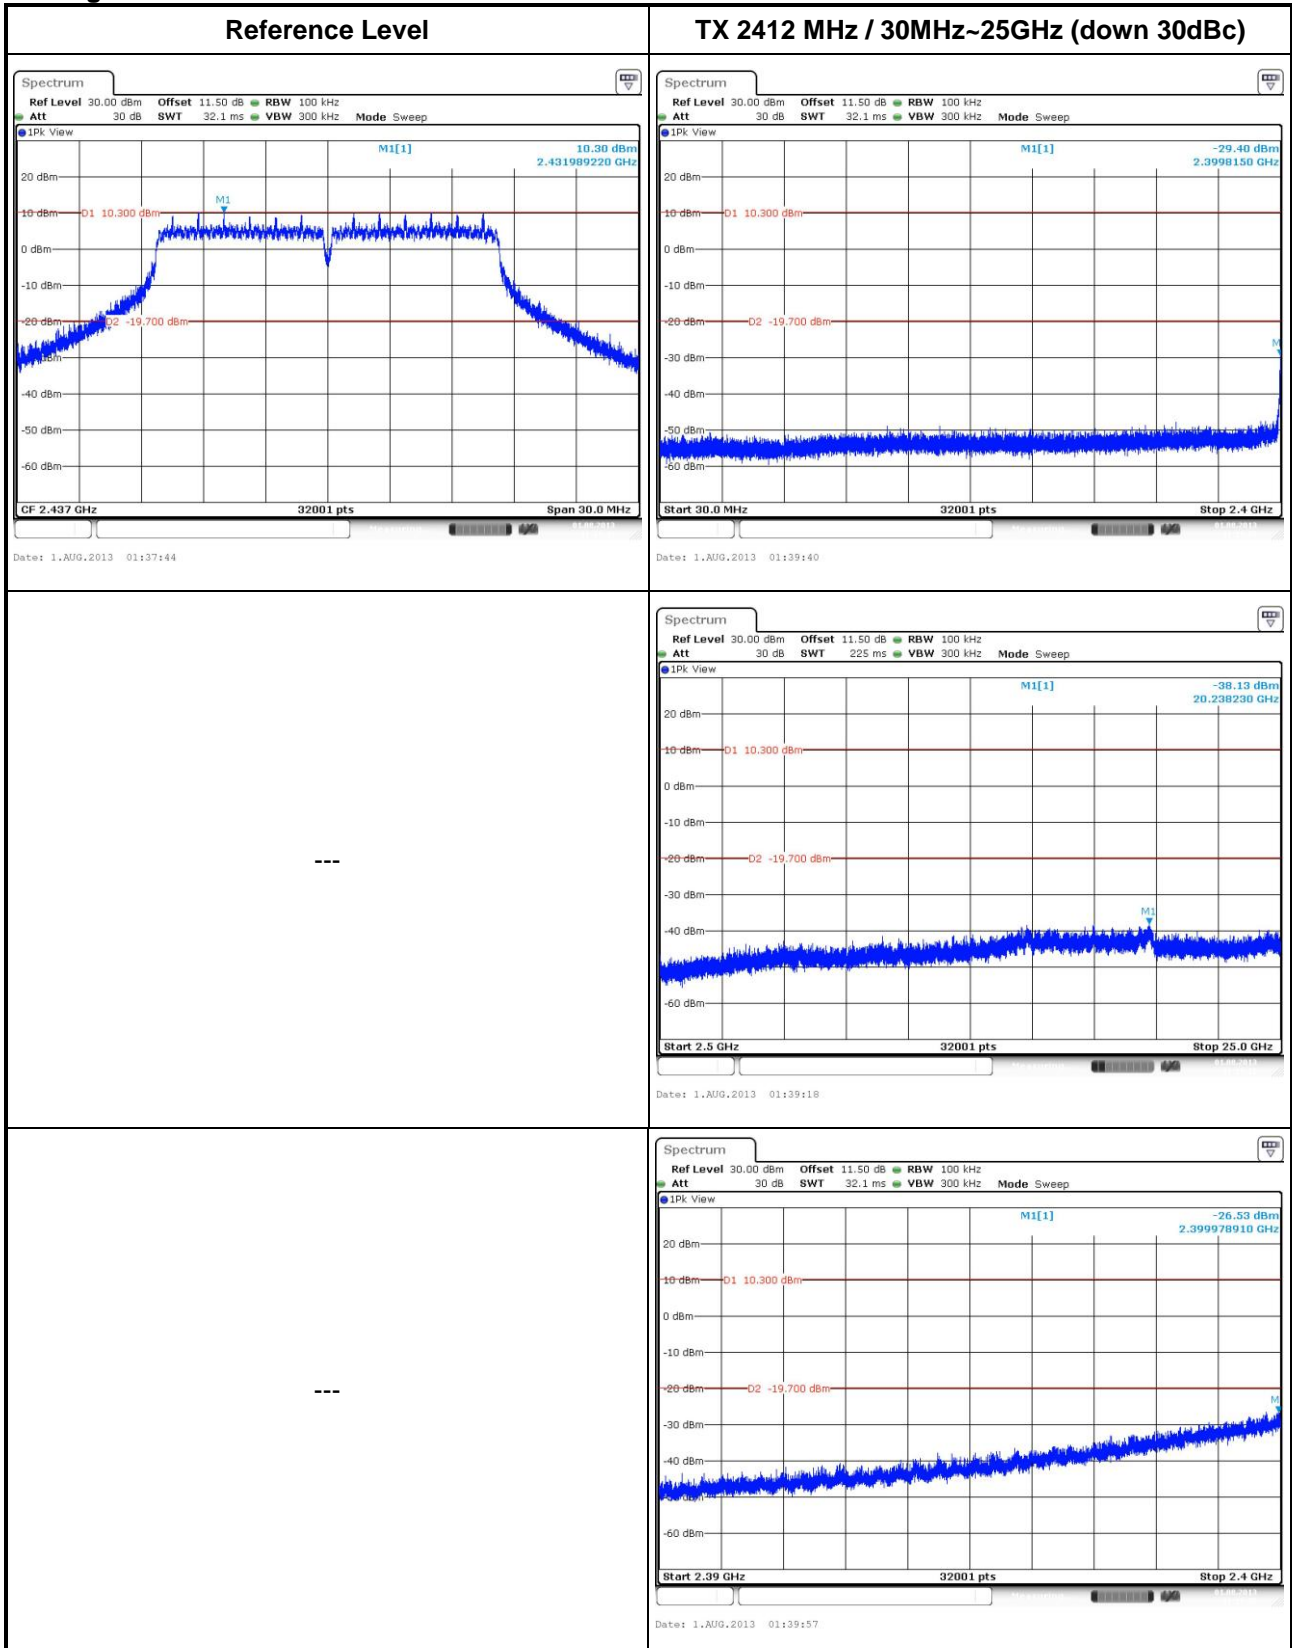

802.11n HT40

Operating mode 3
802.11b

802.11g

802.11n HT20

802.11n HT40

Operating mode 4
802.11b

802.11g

802.11n HT20