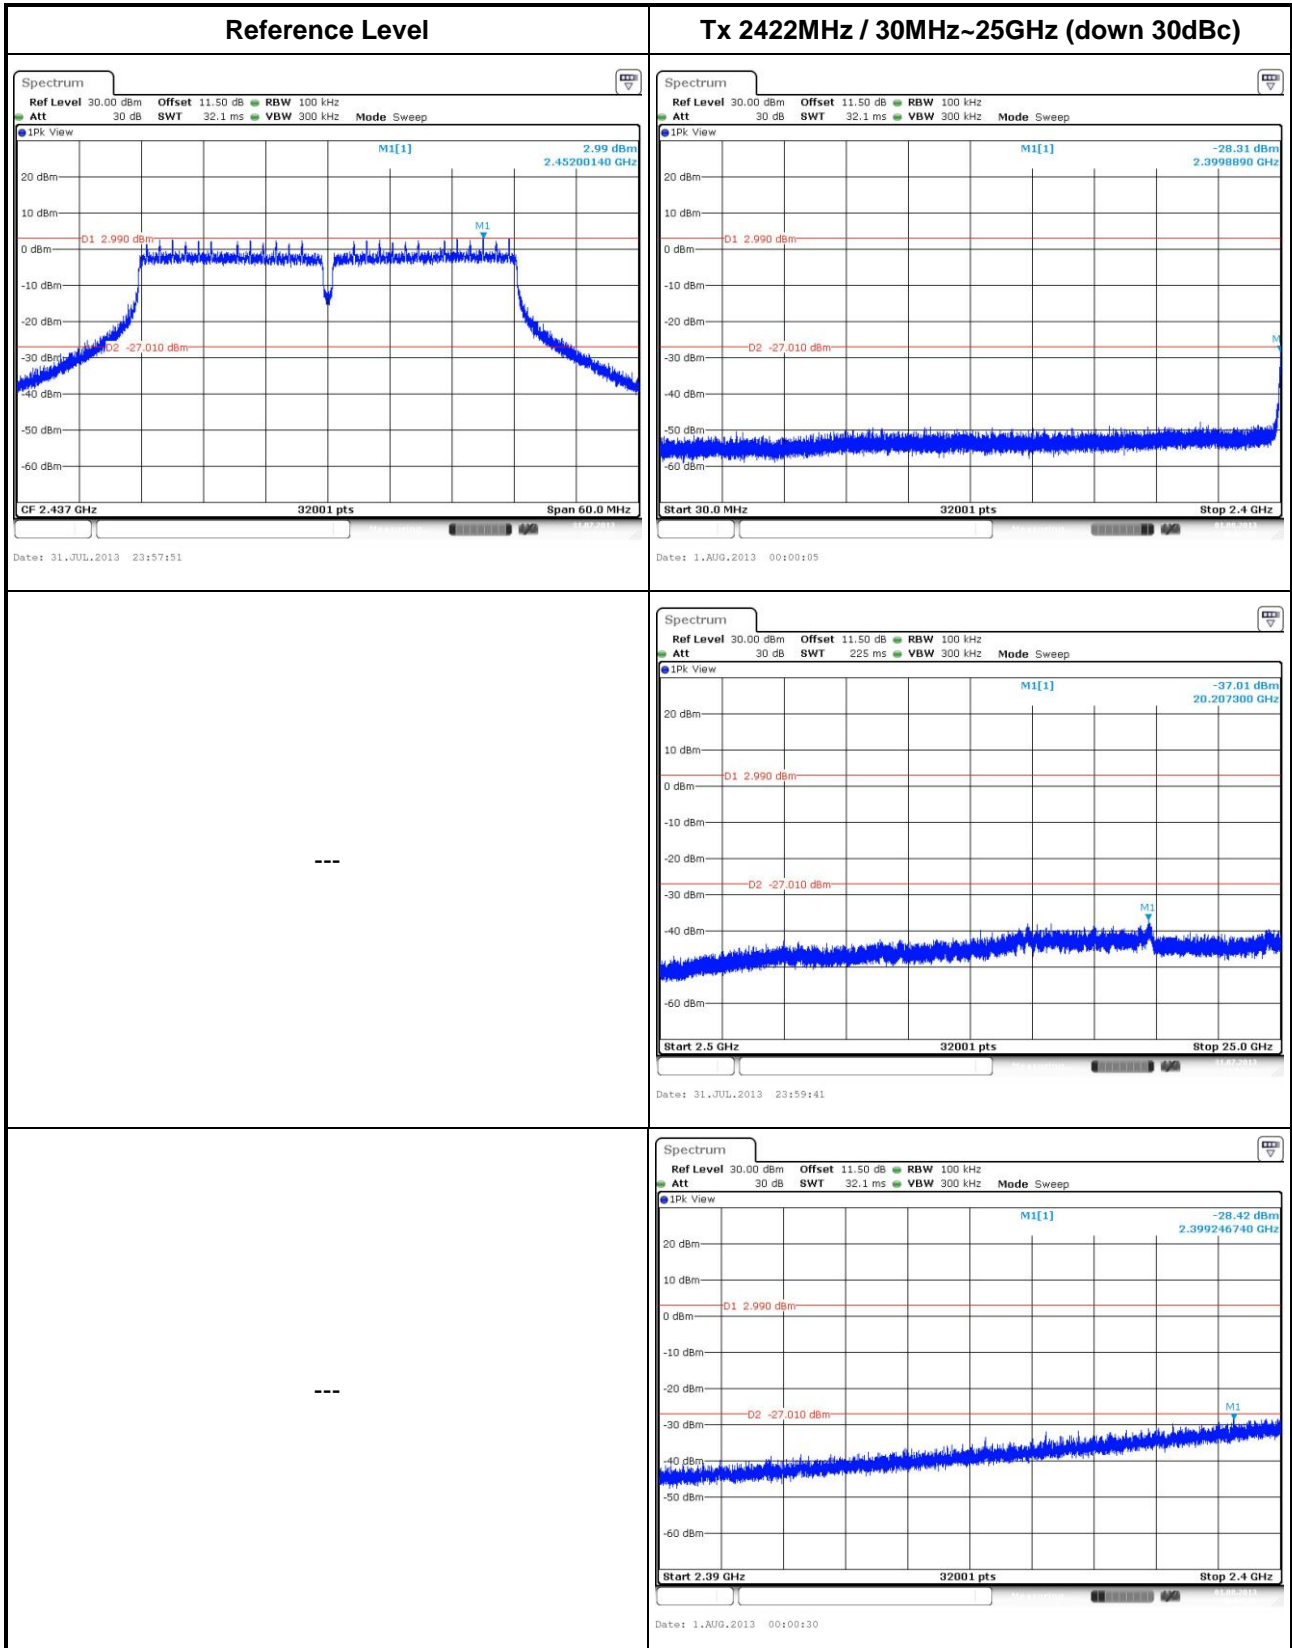

802.11n HT40

Operating mode 3
802.11b

802.11g

802.11n HT20

802.11n HT40

Operating mode 4
802.11b

802.11g

802.11n HT20