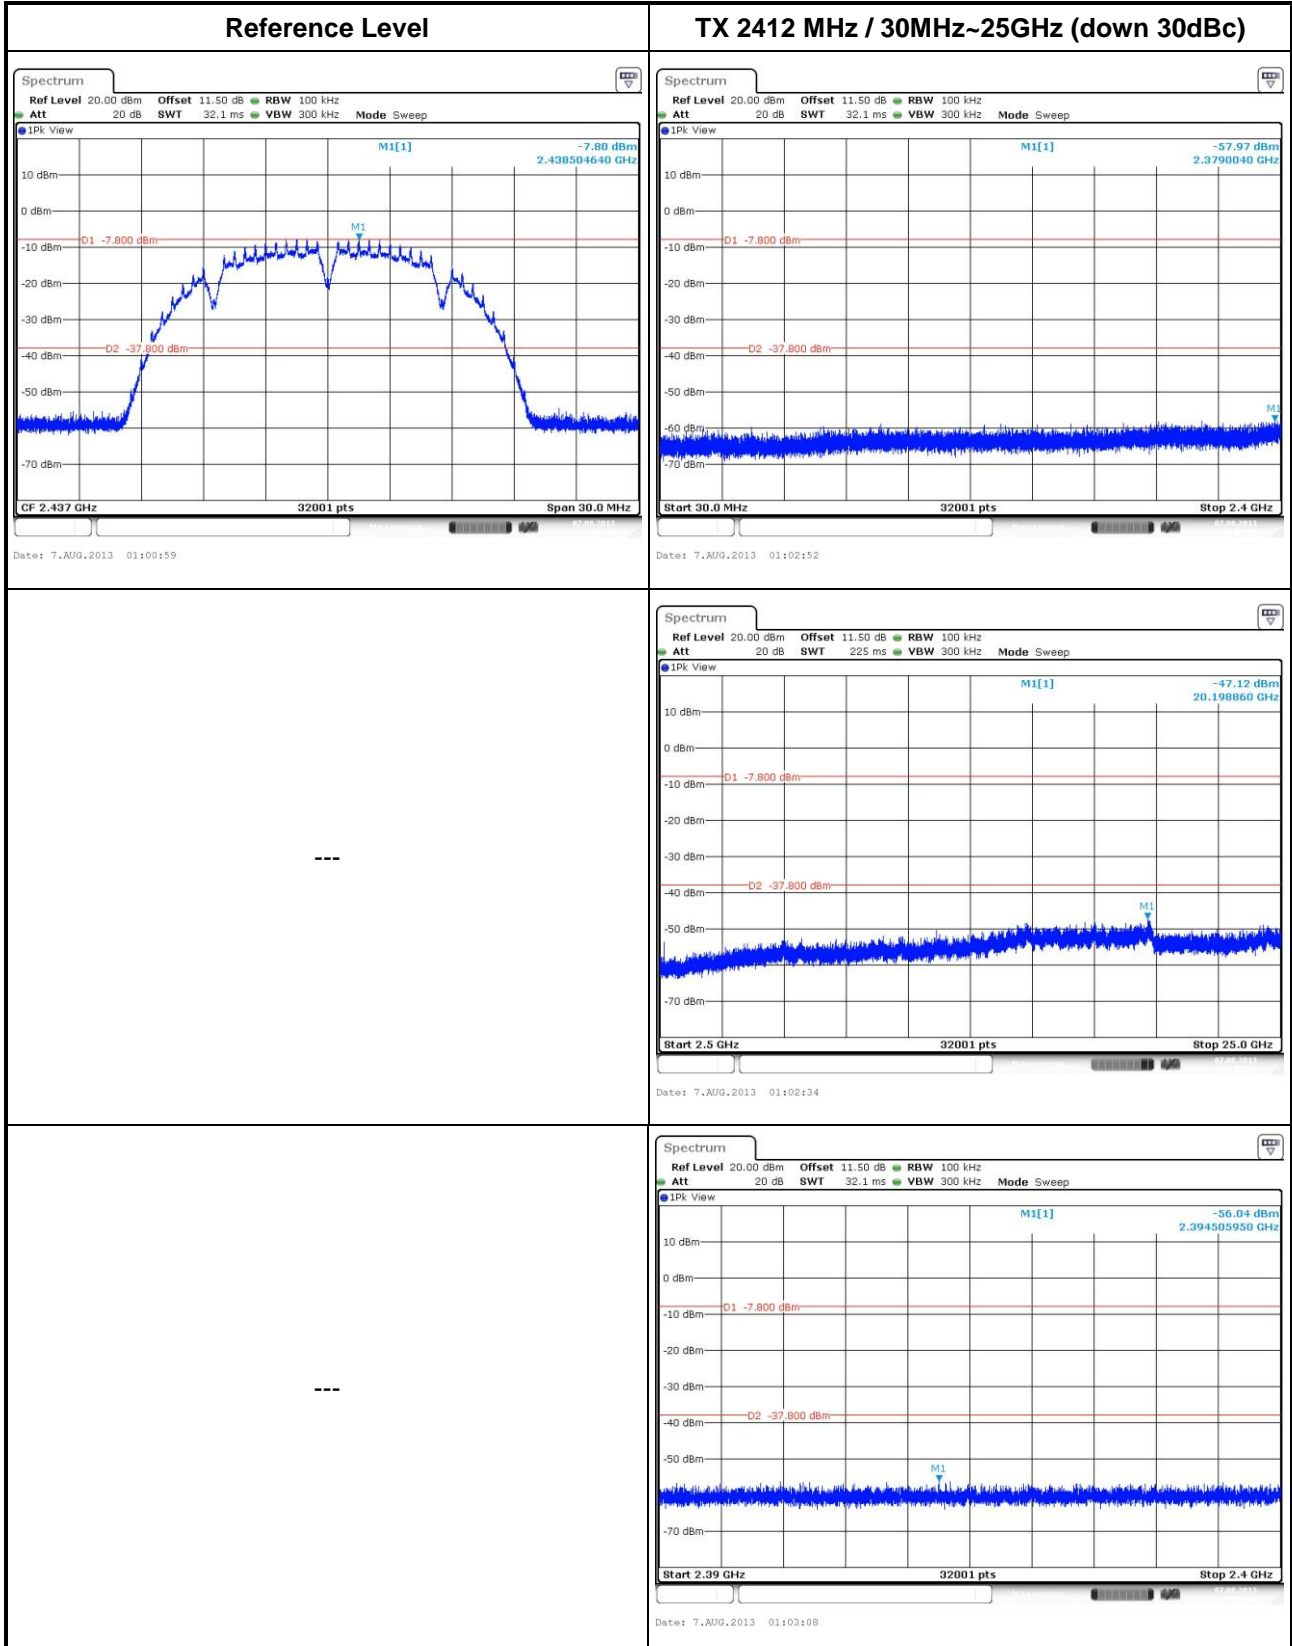

802.11n HT40

Operating mode 3
802.11b

802.11g

802.11n HT20

802.11n HT40

Operating mode 4
802.11b

802.11g

802.11n HT20