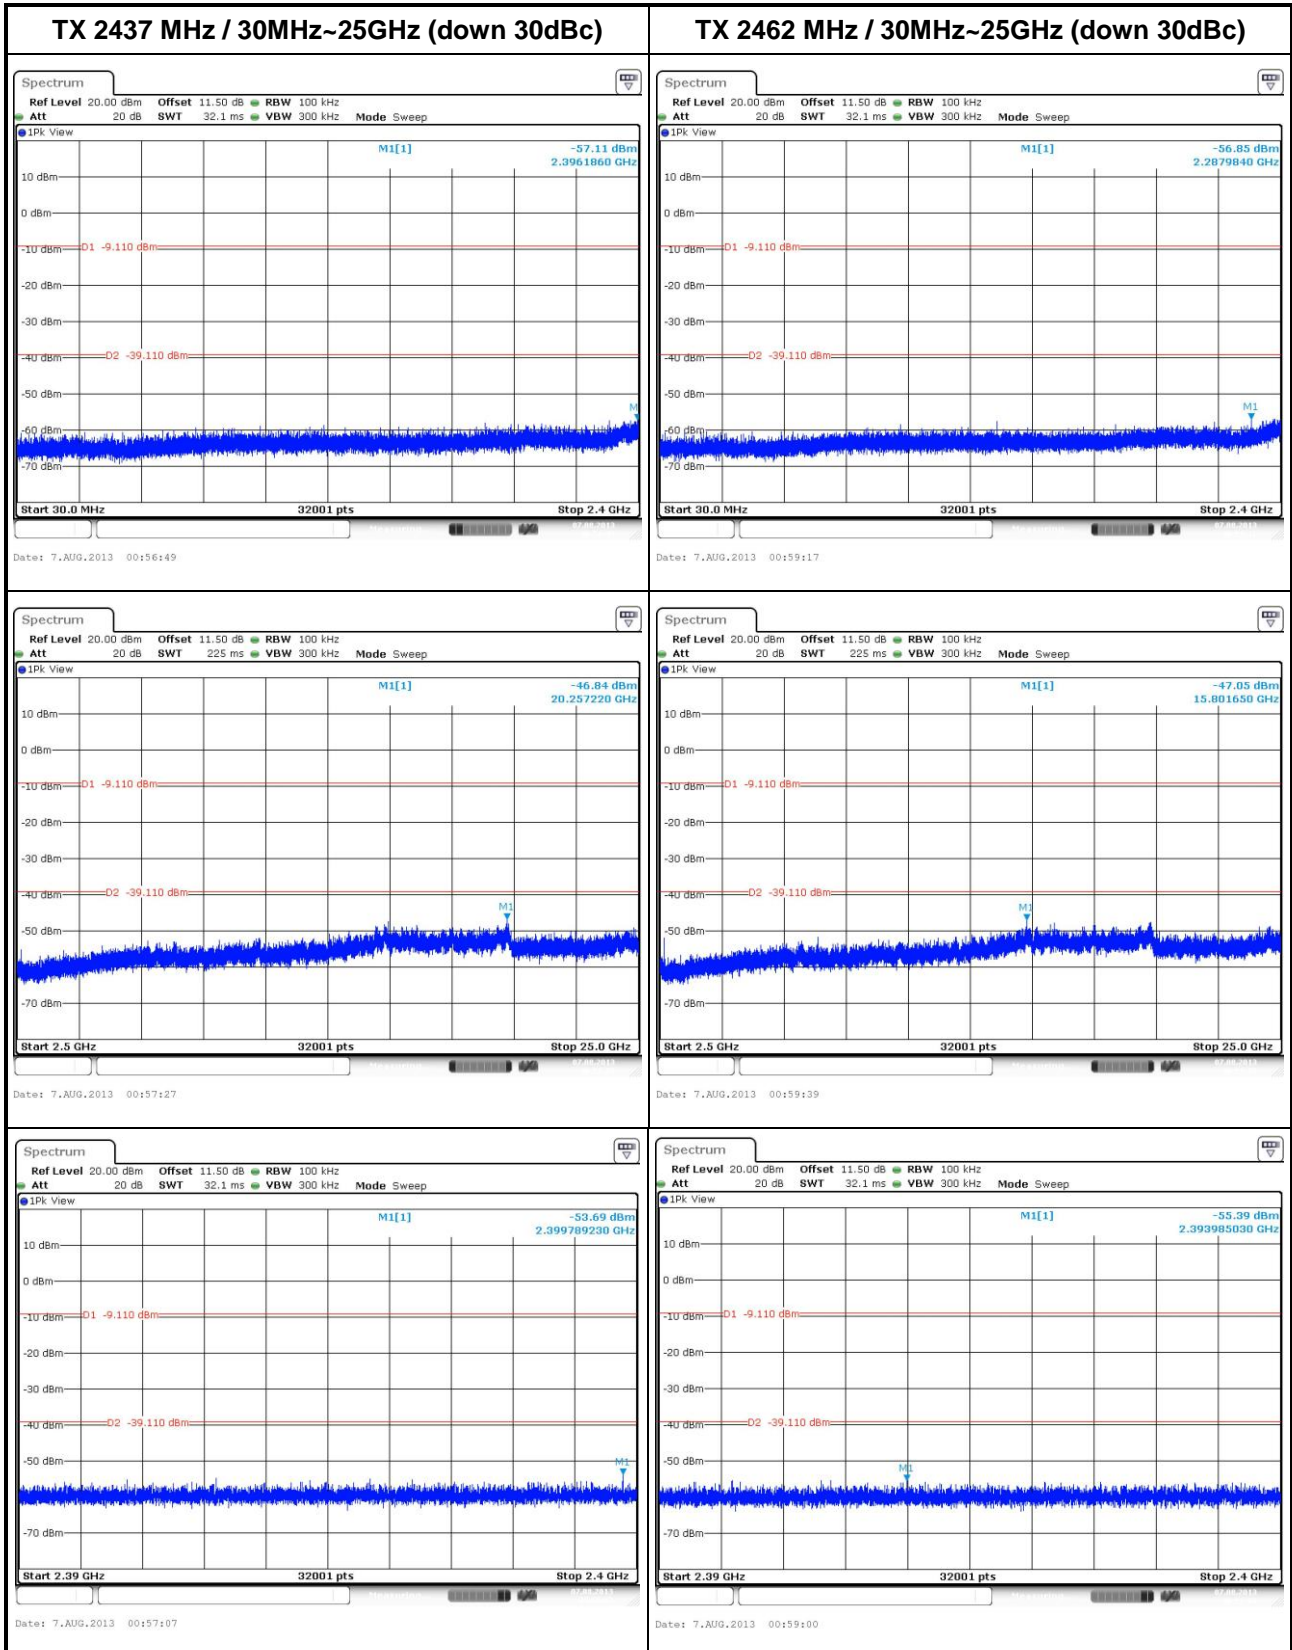

802.11n HT40

Operating mode 3
802.11b

802.11g

802.11n HT20

802.11n HT40

Operating mode 4
802.11b

802.11g

802.11n HT20