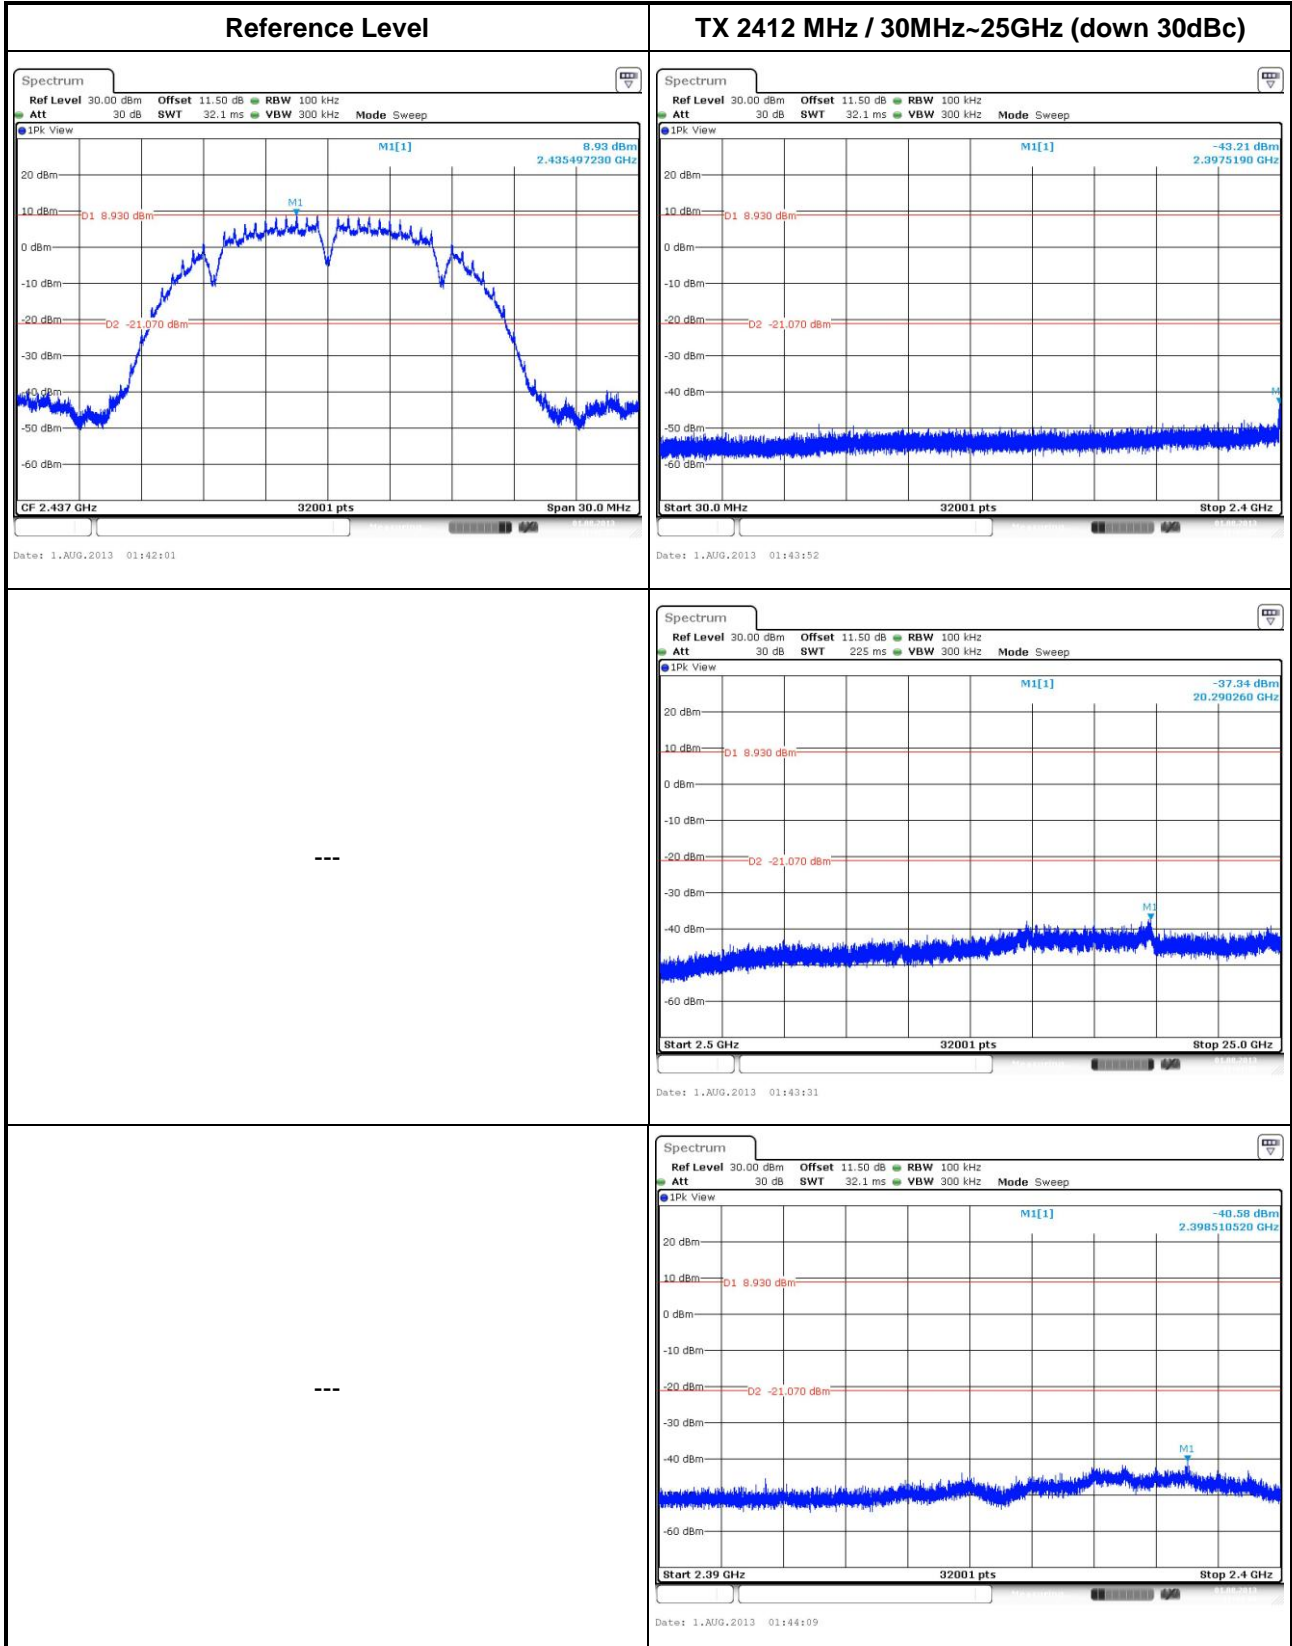

802.11n HT40

Operating mode 3
802.11b

802.11g

802.11n HT20

802.11n HT40

Operating mode 4
802.11b

802.11g

802.11n HT20