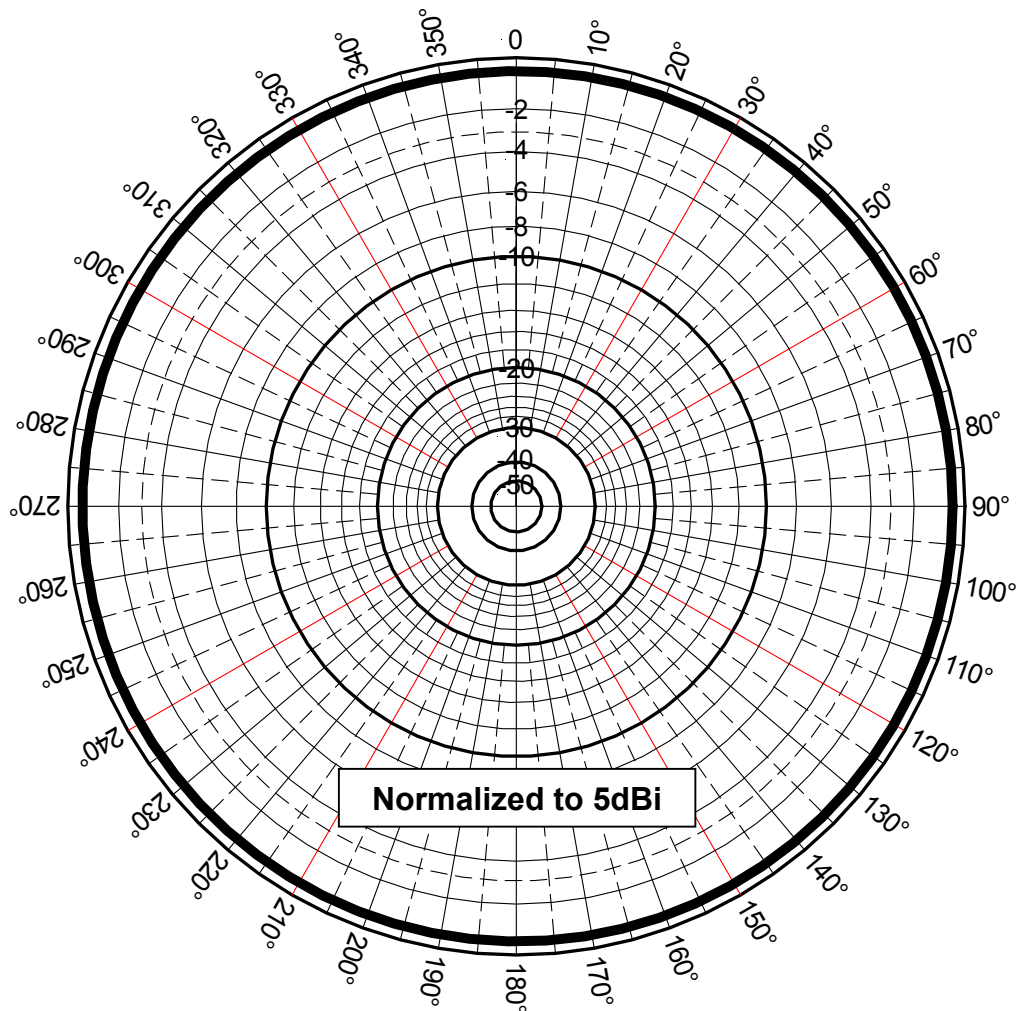

Product Specification

TITLE: G- 806-896 5DB TRIL CLOSED ENC CHR M ELE FEED ANTENNA
Operates on a 4'x4' Metallic Ground Surface (Fixed Tuned)
OMNI-DIRECTIONAL ANTENNA

Part #: **E8065**
Memo: **Patterns**
Page: **1 of 2**
Updated: **11/23/2004**

ANTENNA RADIATION PATTERN

Azimuthal Pattern (X, Y or E-Plane)

Product Specification

TITLE: G- 806-896 5DB TRIL CLOSED ENC CHR M ELE FEED ANTENNA
Operates on a 4'x4' Metallic Ground Surface (Fixed Tuned)
OMNI-DIRECTIONAL ANTENNA

Part #: **E8065**
Memo: **Patterns**
Page: **2 of 2**
Updated: **11/23/2004**

ANTENNA RADIATION PATTERN

Elevation Pattern (Z, Y or H-Plane)