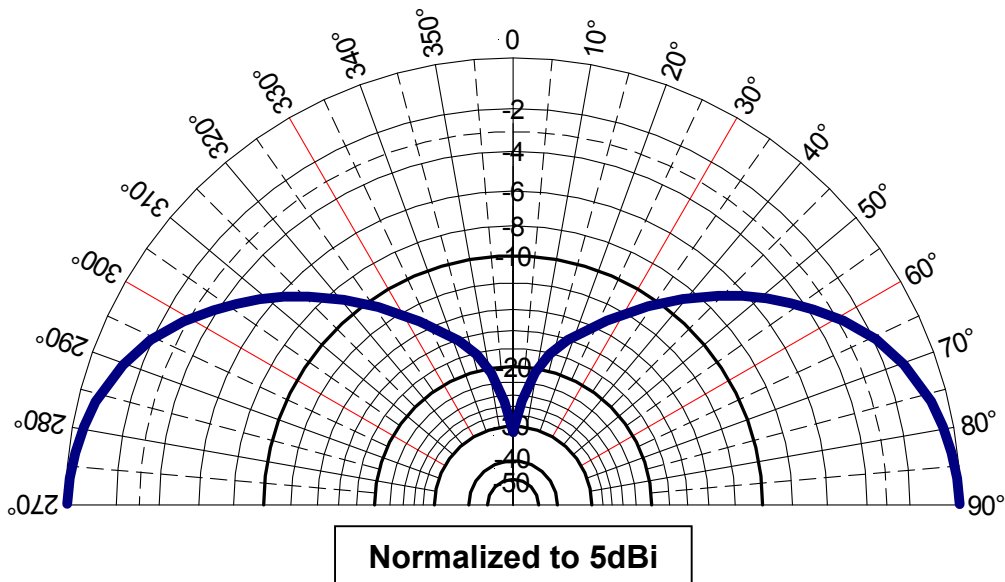

Product Specification

TITLE: G- 806-896 5DB TRIL CLOSED ENC CHR M ELE FEED ANTENNA
Operates on a 4'x4' Metallic Ground Surface (Fixed Tuned)
OMNI-DIRECTIONAL ANTENNA

Part #: **E8065**
Memo: **Patterns**
Page: **1 of 2**
Updated: **11/23/2004**

ANTENNA RADIATION PATTERN

Azimuthal Pattern (X, Y or E-Plane)

Product Specification

TITLE: G- 806-896 5DB TRIL CLOSED ENC CHR M ELE FEED ANTENNA
Operates on a 4'x4' Metallic Ground Surface (Fixed Tuned)
OMNI-DIRECTIONAL ANTENNA

Part #: **E8065**
Memo: **Patterns**
Page: **2 of 2**
Updated: **11/23/2004**

ANTENNA RADIATION PATTERN

Elevation Pattern (Z, Y or H-Plane)