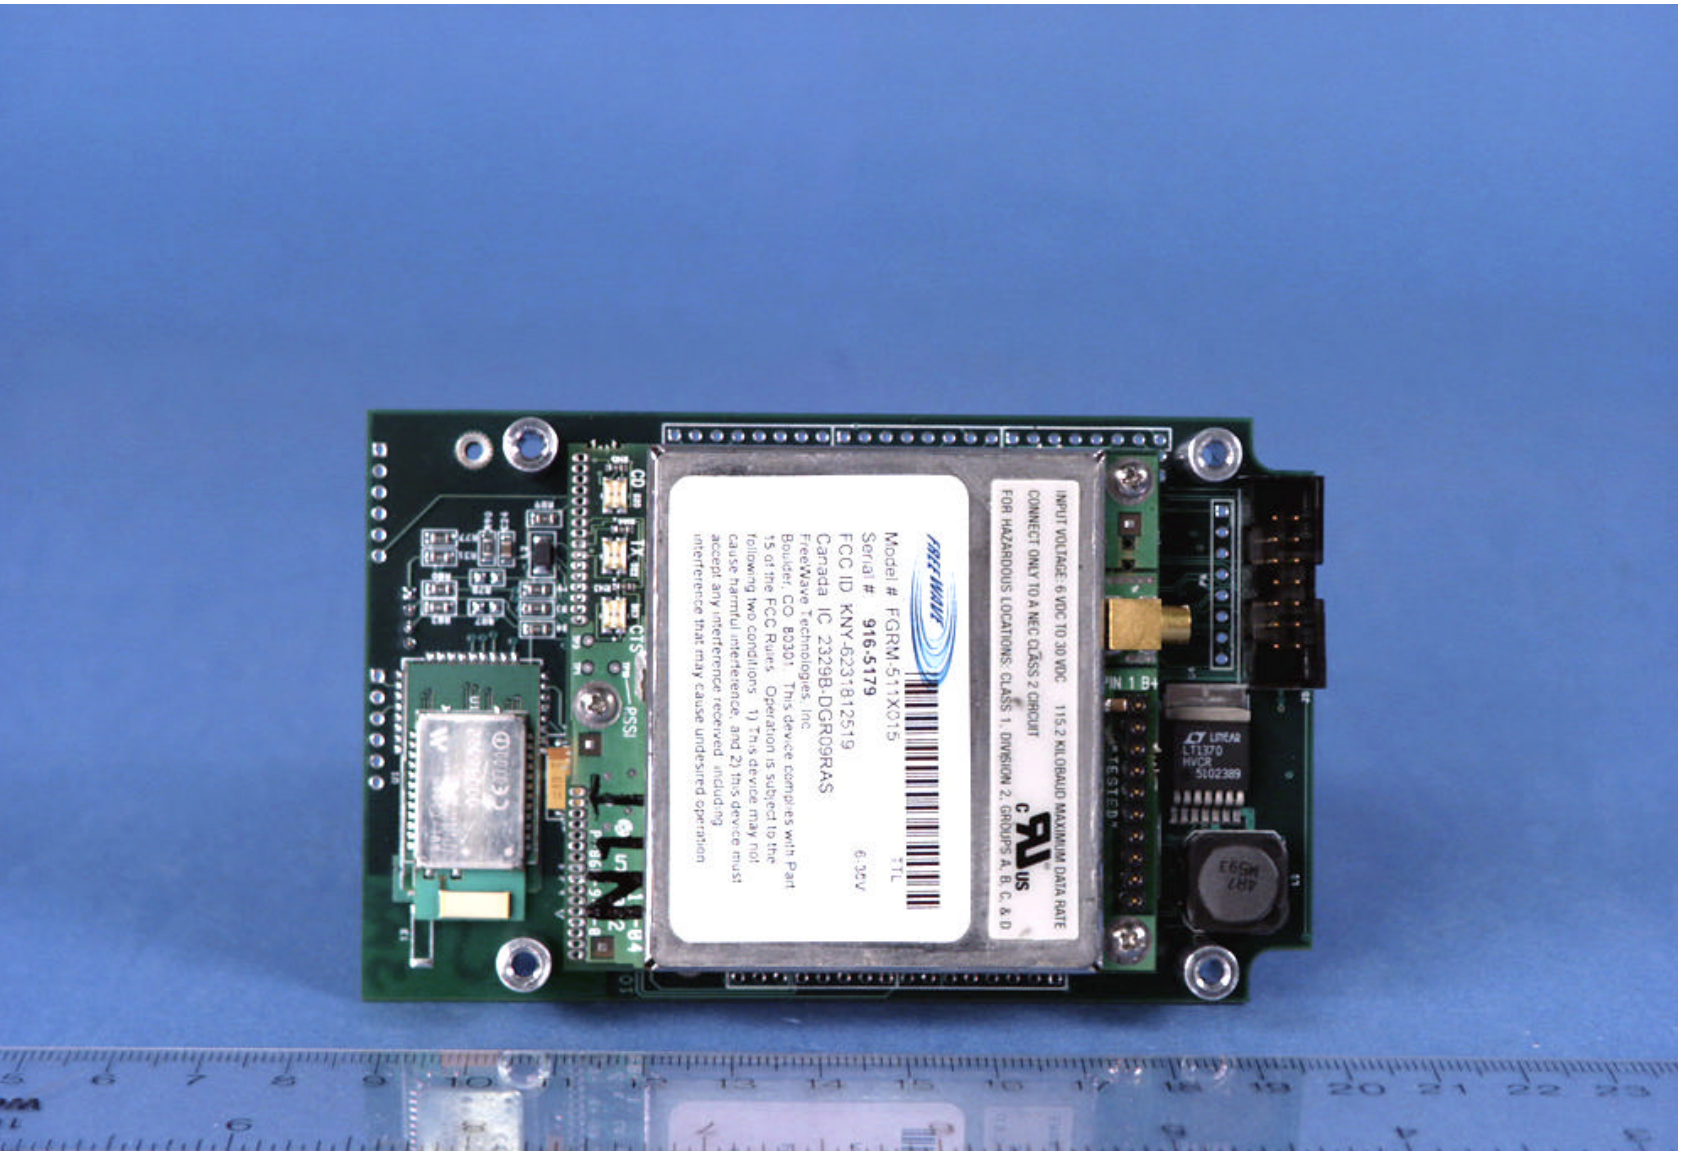

 PCTEST Computer Wireless Lab	MSA FCC ID: KNY-6231812519	EUT Photographs
© 2006 PCTEST Lab.	Mine Safety Appliances Wireless OCU Unit	Model: Safe Connect Wireless Bridge

 PCTEST Computer Wireless Lab	MSA FCC ID: KNY-6231812519	EUT Photographs
© 2006 PCTEST Lab.	Mine Safety Appliances Wireless OCU Unit	Model: Safe Connect Wireless Bridge

 <p>PCTEST Computer Wireless Lab</p>	MSA FCC ID: KNY-6231812519	EUT Photographs
© 2006 PCTEST Lab.	Mine Safety Appliances Wireless OCU Unit	Model: Safe Connect Wireless Bridge

 PCTEST Computer Wireless Lab	MSA FCC ID: KNY-6231812519	EUT Photographs
© 2006 PCTEST Lab.	Mine Safety Appliances Wireless OCU Unit	Model: Safe Connect Wireless Bridge

 PCTEST Competitive Wireless Lab	MSA FCC ID: KNY-6231812519	EUT Photographs
© 2006 PCTEST Lab.	Mine Safety Appliances Wireless OCU Unit	Model: Safe Connect Wireless Bridge

 PCTEST Computer-Wireless Lab	MSA FCC ID: KNY-6231812519	EUT Photographs
© 2006 PCTEST Lab.	Mine Safety Appliances Wireless OCU Unit	Model: Safe Connect Wireless Bridge