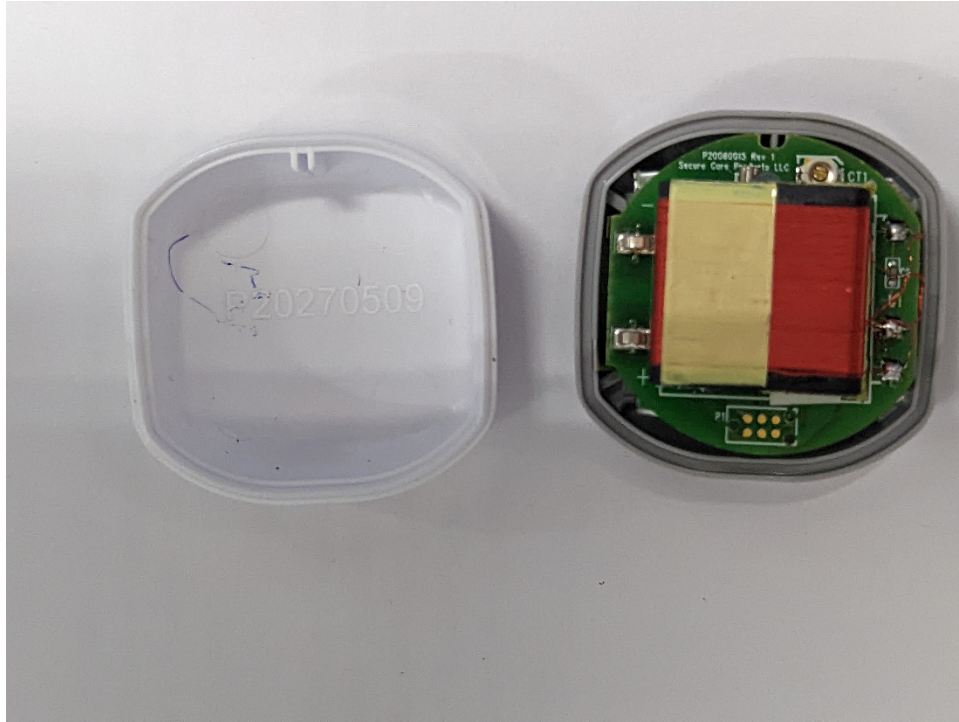

# Internal Photographs

Secure Care Products LLC

FCC ID KNK430

IC 5483A-430

Cover removed

# Internal Photographs

Secure Care Products LLC

FCC ID KNK430

IC 5483A-430

Bottom

# Internal Photographs

Secure Care Products LLC

FCC ID KNK430

IC 5483A-430

Top Side

# Internal Photographs

Secure Care Products LLC

FCC ID KNK430

IC 5483A-430

Top Side Antenna Removed