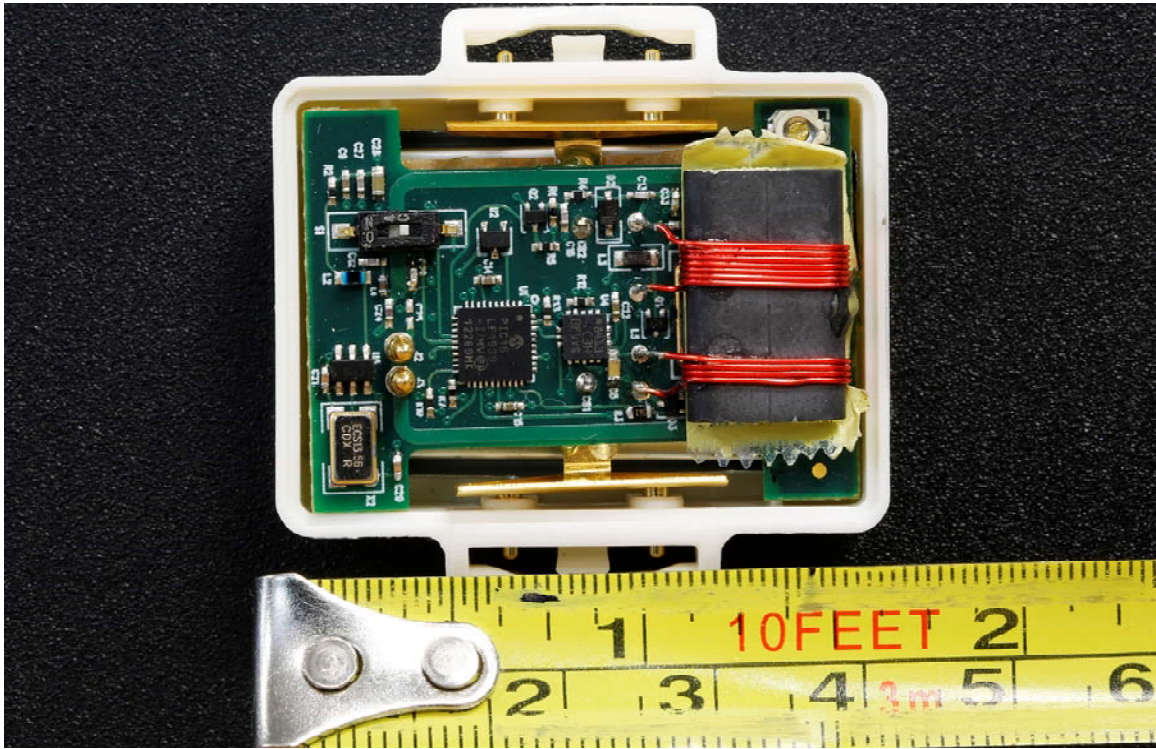

Internal Photos – KNK-NRTLS4068

Cover Off

Cover Antenna without tape

Case

Case with Module Front

Module Front LF antenna lifted

Module Rear with Battery

Module Rear Battery Lifted