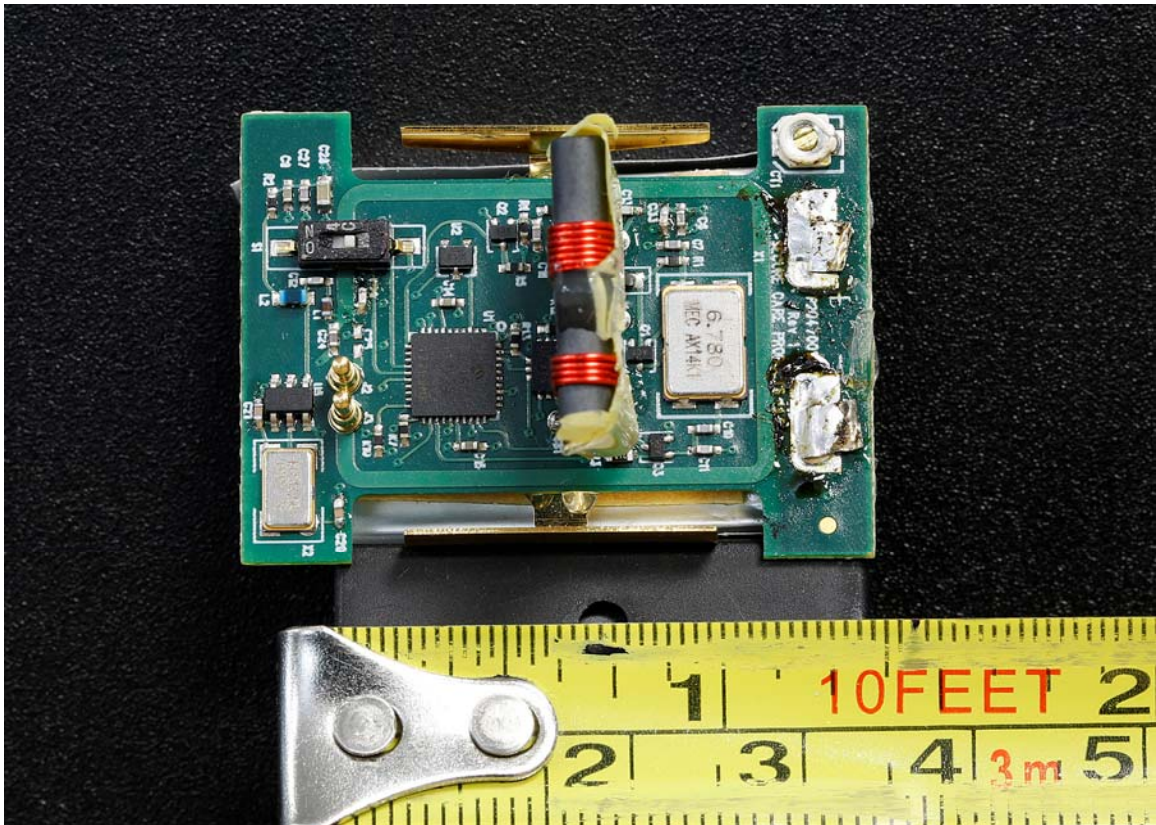

Internal Photos – KNK-NRTLS4068

Cover Off

Cover Antenna without tape

Case

Case with Module Front

Module Front LF antenna lifted

Module Rear with Battery

Module Rear Battery Lifted