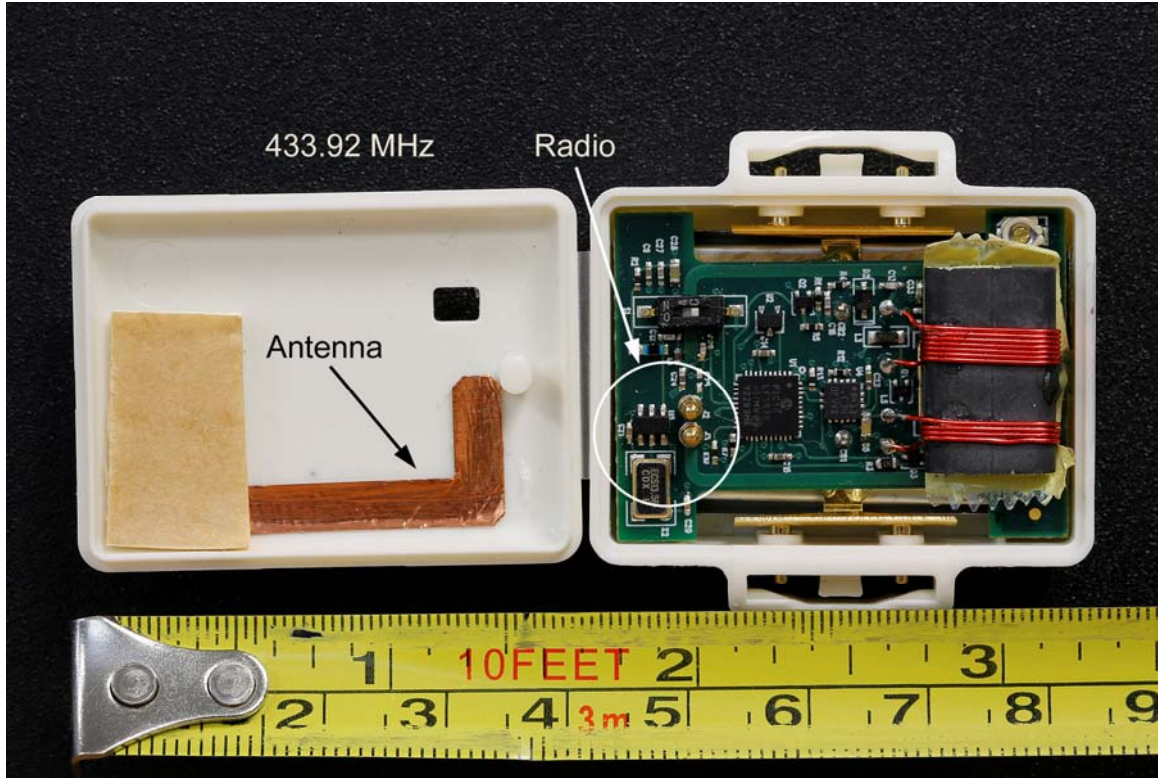

External photos – KNK-NRTLS4068

Front Profile

Rear Profile

Front Profile Strap attached

Rear Profile Strap attached

Front

Rear

Top

Bottom

Left

Right

Cover Off

Cover Antenna without Tape

Case