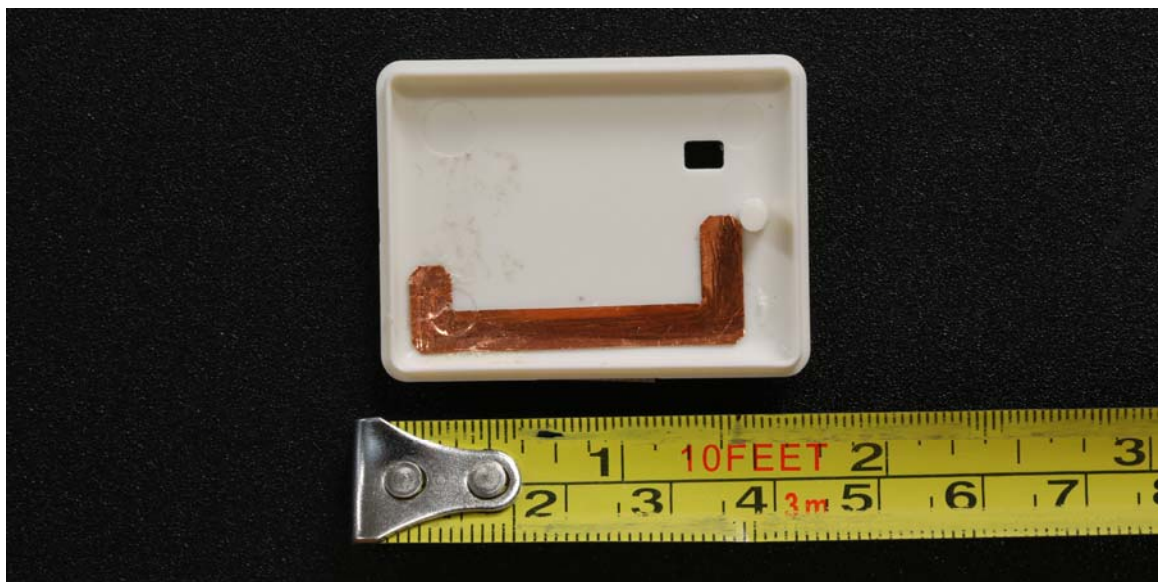

Internal Photos – KNK-NRTLS4068

Cover Off

Cover Antenna without tape

Case

Case with Module Front

Module Front LF antenna lifted

Module Rear with Battery

Module Rear Battery Lifted