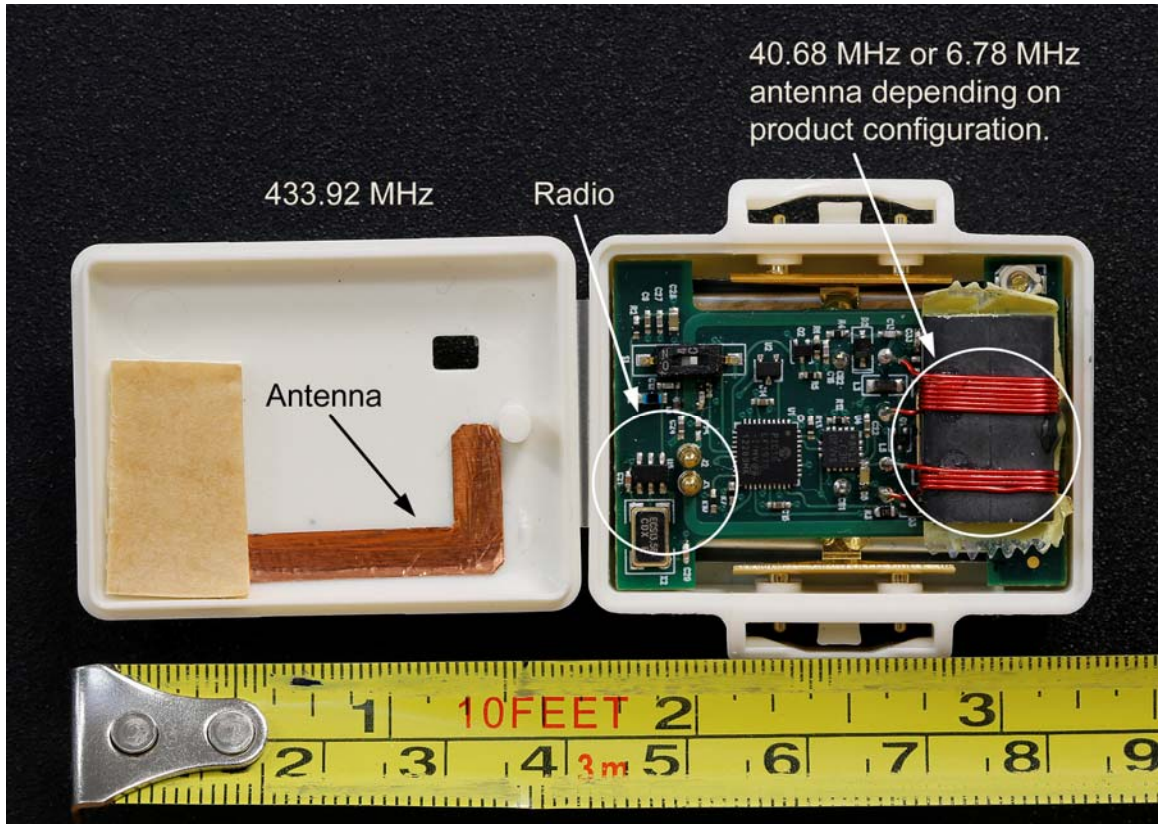

Internal Photos – KNK-NRTLS4068

Cover Off

Cover Antenna without tape

Case

Case with Module Front

Module Front LF antenna lifted

Module Rear with Battery

Module Rear Battery Lifted