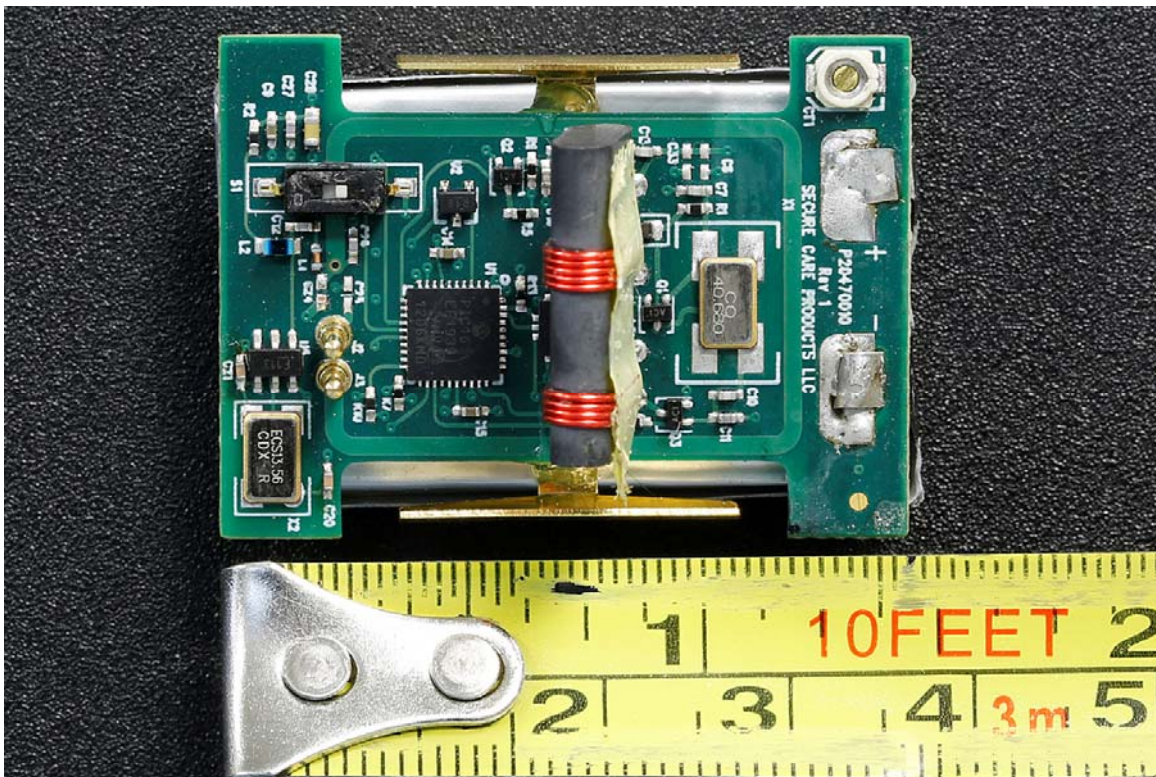

Internal Photos – KNK-NRTLS4068

Cover Off

Cover Antenna without tape

Case

Case with Module Front

Module Front LF antenna lifted

Module Rear with Battery

Module Rear Battery Lifted