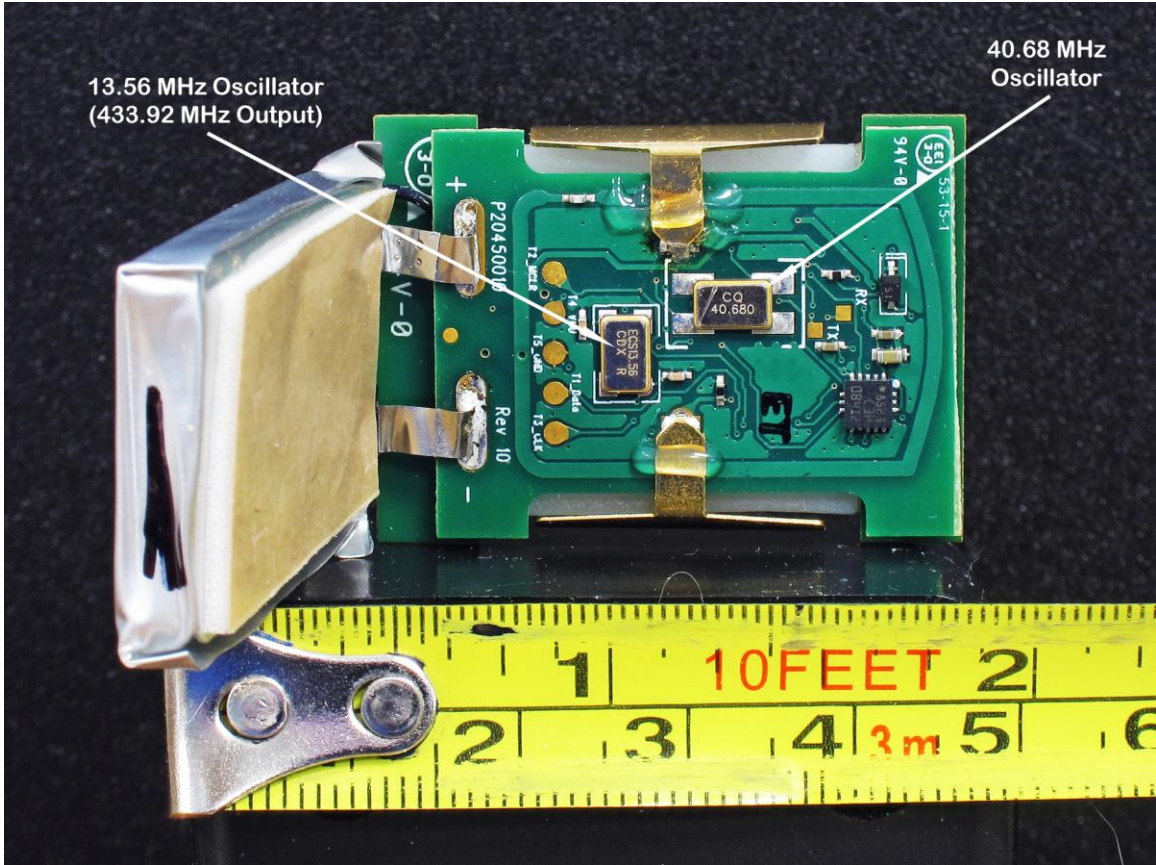

Internal Photos – KNK-4068-2C

Front - UWB

Back - UWB

Front Side – Control Board

Back Side – Control Board

Cover Open