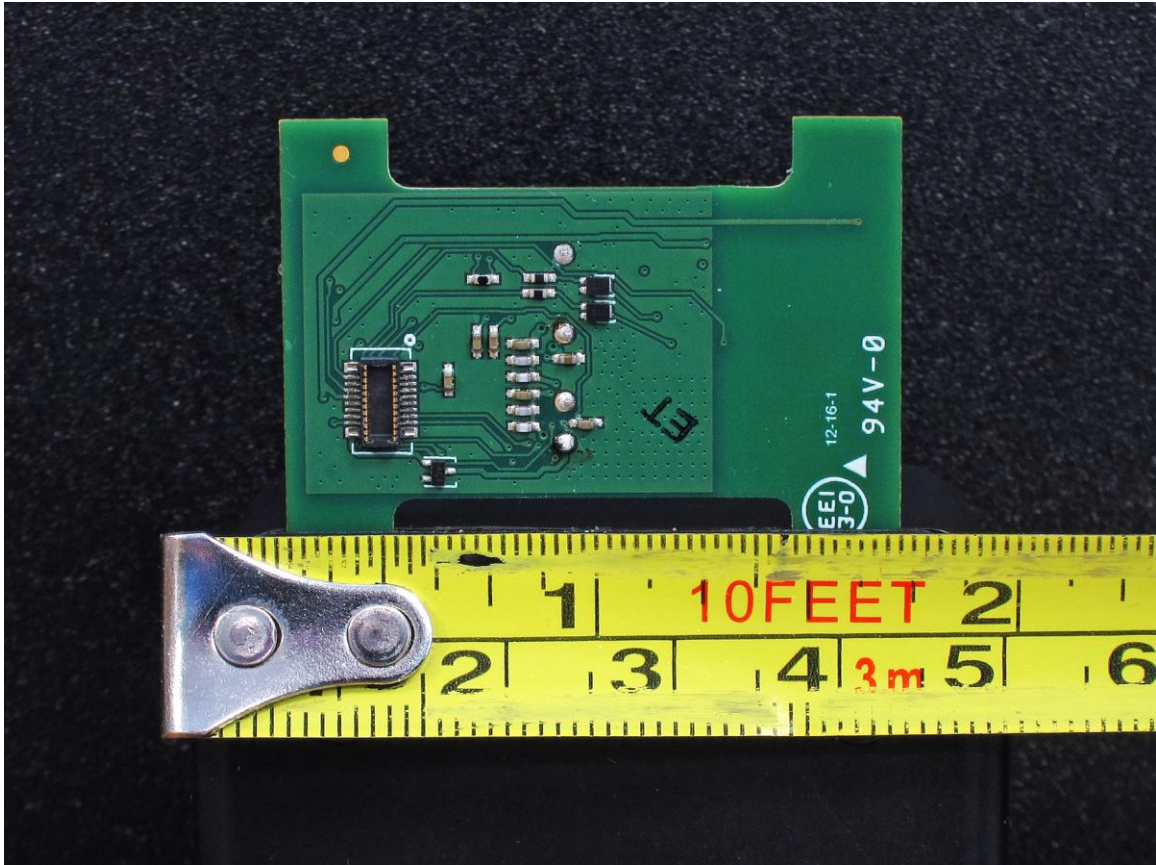

Internal Photos – KNK-4068-2C

Front - UWB

Back - UWB

Front Side – Control Board

Back Side – Control Board

Cover Open