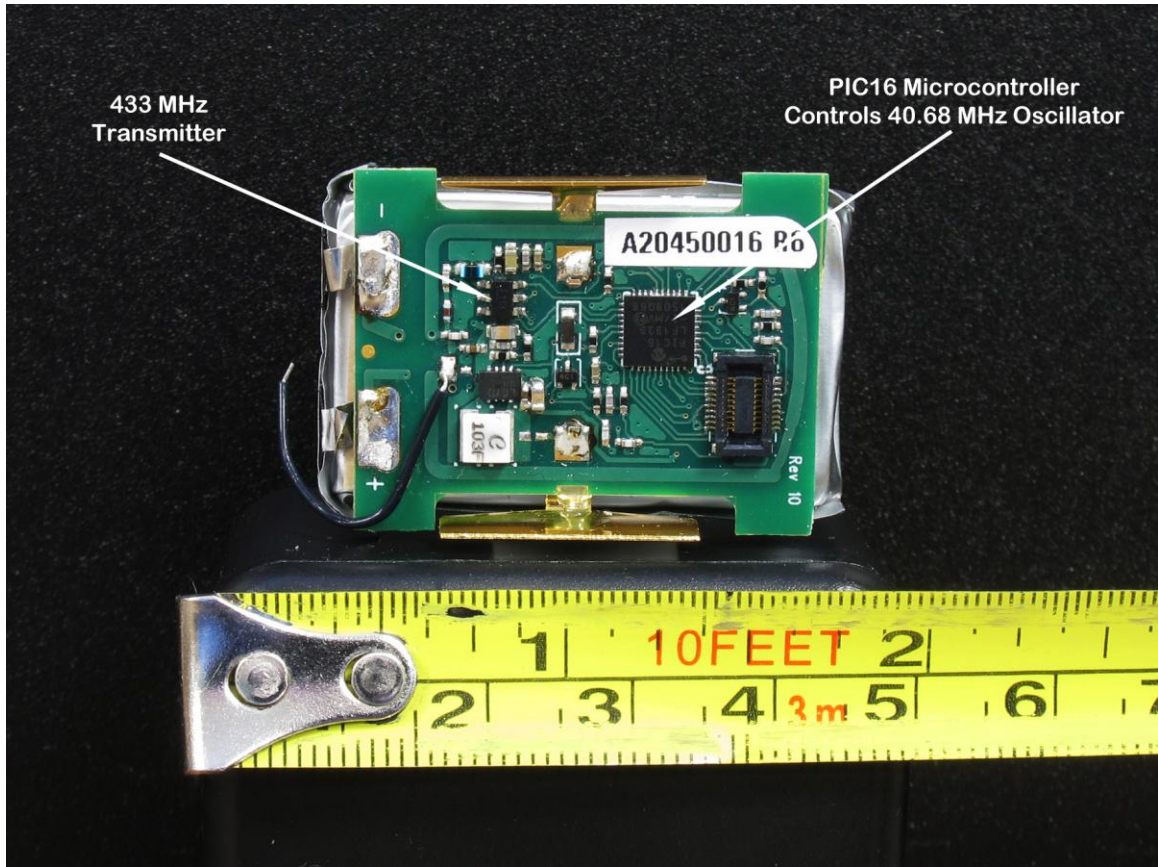

Internal Photos – KNK-4068-2C

Front - UWB

Back - UWB

Front Side – Control Board

Back Side – Control Board

Cover Open