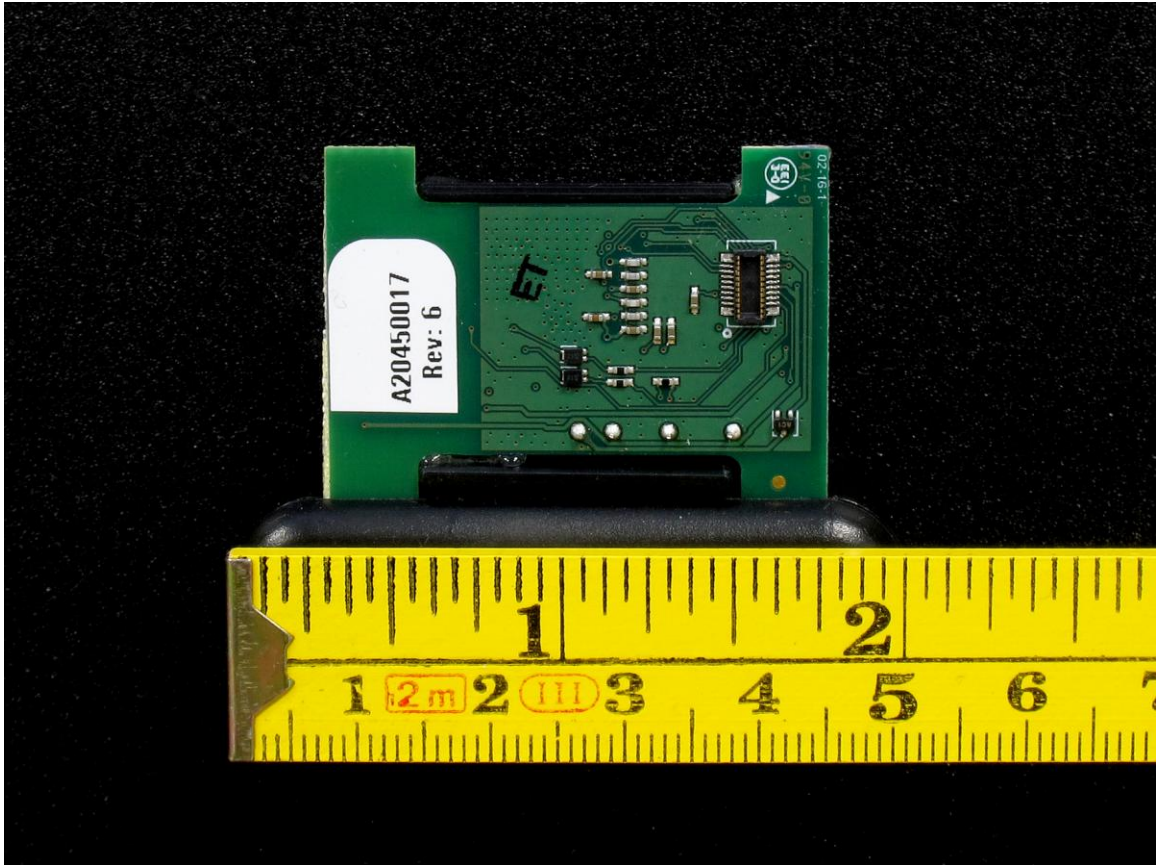

Internal Photos – KNK-4068-2

UWB Board – Front Side

UWB Board – Back side

Control board – Front side

Control board – back side

Cover Off