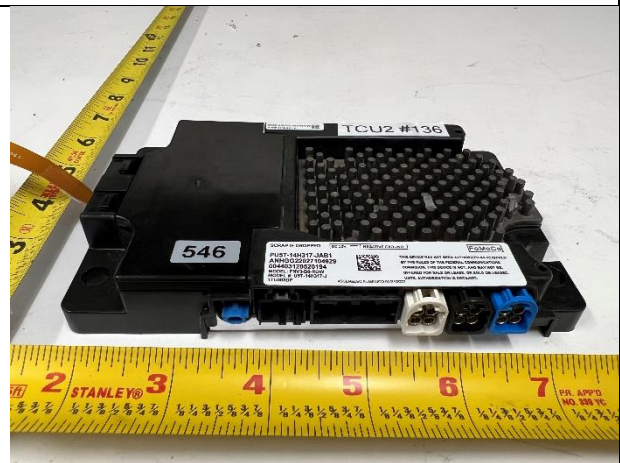

FNV3-B6-NA - Front View

FNV3-B6-NA - Back View

FNV3-B6-NA - Top View

FNV3-B6-NA - Bottom View

FNV3-B6-NA - Left View

FNV3-B6-NA - Right View

FNV3-B6-ROW - Front View

FNV3-B6-ROW - Back View

FNV3-B6-ROW - Top View

FNV3-B6-ROW - Bottom View

FNV3-B6-ROW - Left View

FNV3-B6-ROW - Right View

External rooftop antenna - Top View

External rooftop antenna - Bottom View

Typical connection (with short RF cable)