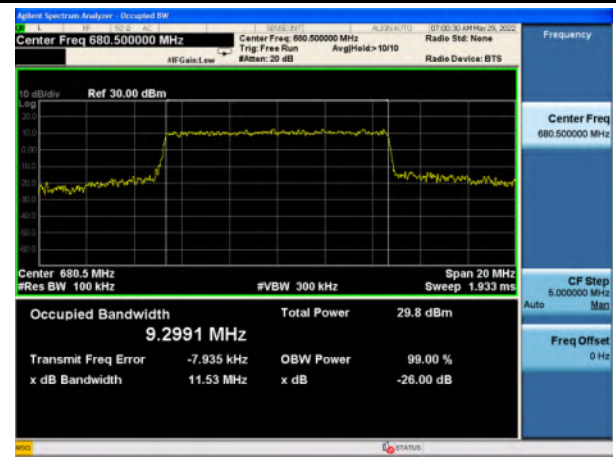

n71_64QAM_10M_Mid_Full RB Config