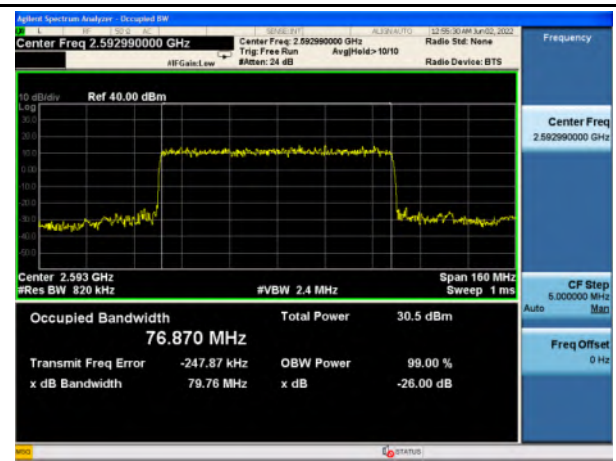

n41_QPSK_60M_Mid_Full RB Config

n41_16QAM_60M_Mid_Full RB Config

n41_64QAM_60M_Mid_Full RB Config

n41_256QAM_60M_Mid_Full RB Config

n41_Pi/2 BPSK_80M_Mid_Full RB Config

n41_QPSK_80M_Mid_Full RB Config

n41_16QAM_80M_Mid_Full RB Config