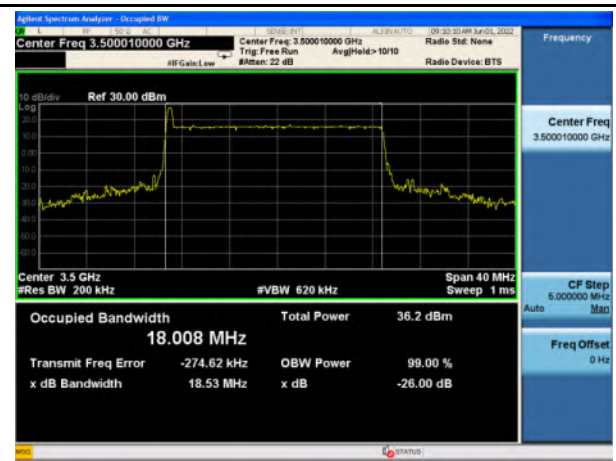

n71_256QAM_15M_Mid_Full RB Config

n71_Pi/2 BPSK_20M_Mid_Full RB Config

n71_QPSK_20M_Mid_Full RB Config

n71_16QAM_20M_Mid_Full RB Config

n71_64QAM_20M_Mid_Full RB Config

n71_256QAM_20M_Mid_Full RB Config

n77_Low Band_Pi/2 BPSK_20M_Mid_Full RB Config