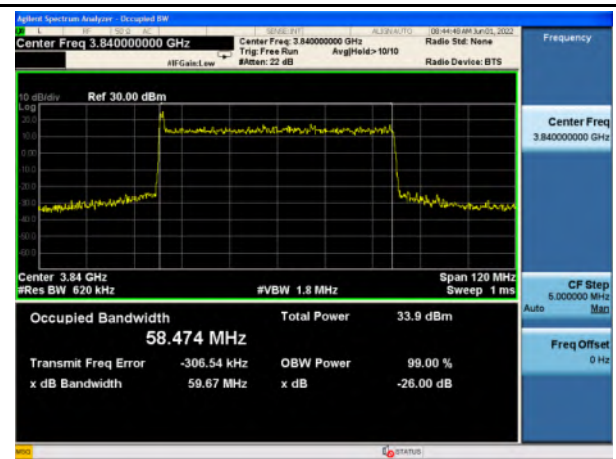

n77_High Band_QPSK_40M_Mid_Full RB Config

n77_High Band_16QAM_40M_Mid_Full RB Config

n77_High Band_64QAM_40M_Mid_Full RB Config

n77_High Band_256QAM_40M_Mid_Full RB Config

n77_High Band_Pi/2 BPSK_60M_Mid_Full RB Config