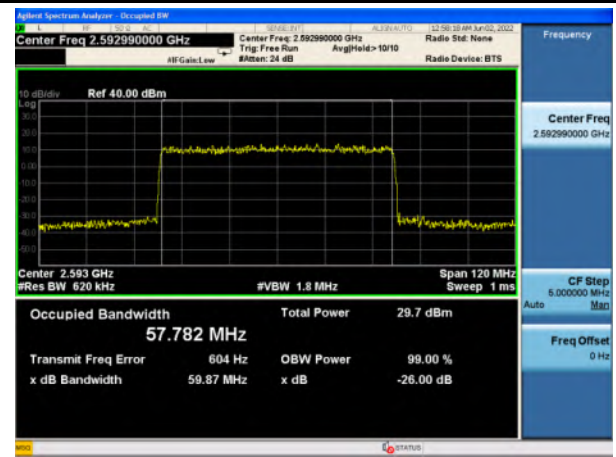

n41_64QAM_60M_Mid_Full RB Config