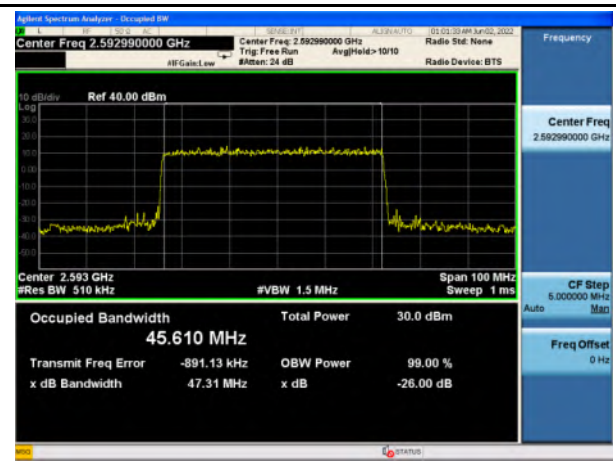

n41_QPSK_50M_Mid_Full RB Config