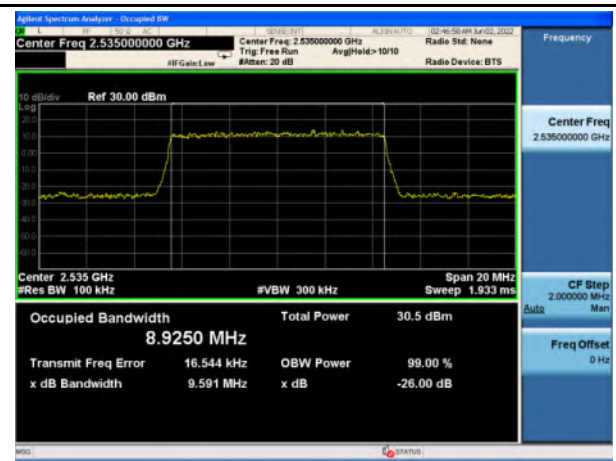

n7_Pi/2 BPSK_5M_Mid_Full RB Config

n7_QPSK_5M_Mid_Full RB Config

n7_16QAM_5M_Mid_Full RB Config

n7_64QAM_5M_Mid_Full RB Config

n7_256QAM_5M_Mid_Full RB Config

n7_Pi/2 BPSK_10M_Mid_Full RB Config

n7_QPSK_10M_Mid_Full RB Config