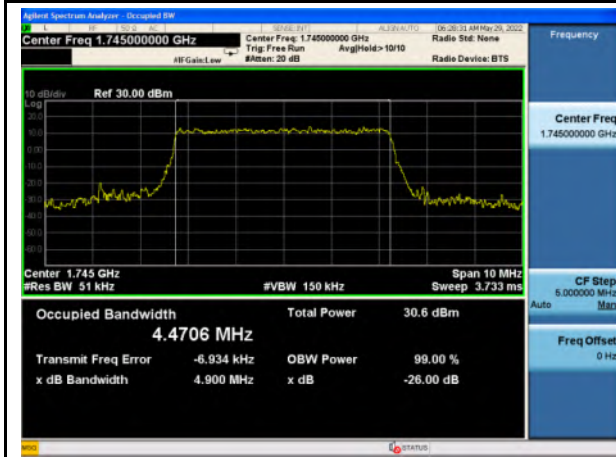

n66_16QAM_5M_Mid_Full RB Config