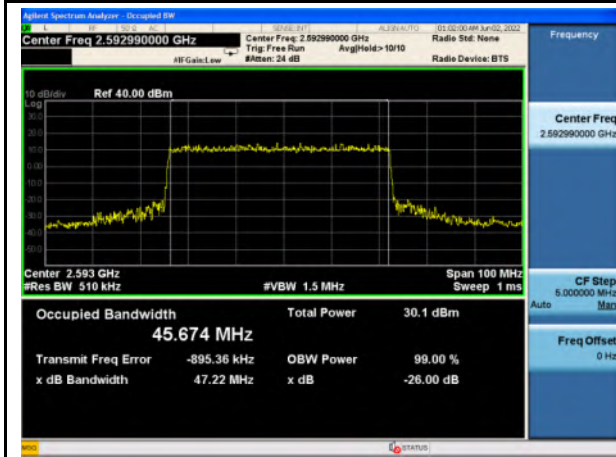

n41_16QAM_50M_Mid_Full RB Config