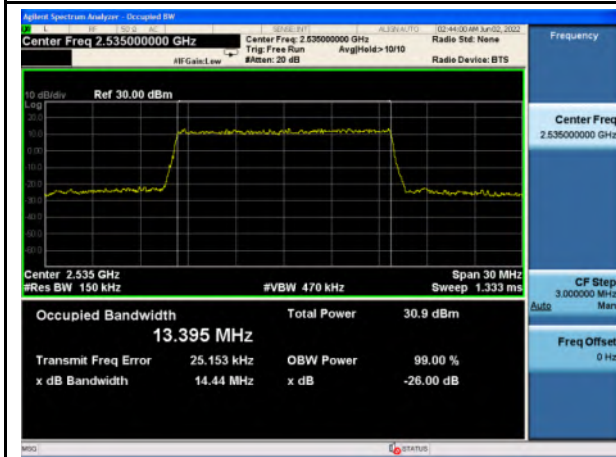

n7_16QAM_10M_Mid_Full RB Config

n7_64QAM_10M_Mid_Full RB Config

n7_256QAM_10M_Mid_Full RB Config

n7_Pi/2 BPSK_15M_Mid_Full RB Config

n7_QPSK_15M_Mid_Full RB Config

n7_16QAM_15M_Mid_Full RB Config

n7_64QAM_15M_Mid_Full RB Config