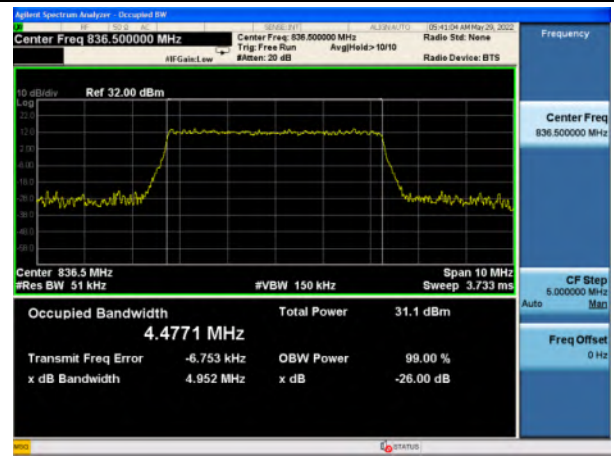

n2_256QAM_20M_Mid_Full RB Config

n5_Pi/2 BPSK_5M_Mid_Full RB Config

n5_QPSK_5M_Mid_Full RB Config

n5_16QAM_5M_Mid_Full RB Config

n5_64QAM_5M_Mid_Full RB Config

n5_256QAM_5M_Mid_Full RB Config

n5_Pi/2 BPSK_10M_Mid_Full RB Config