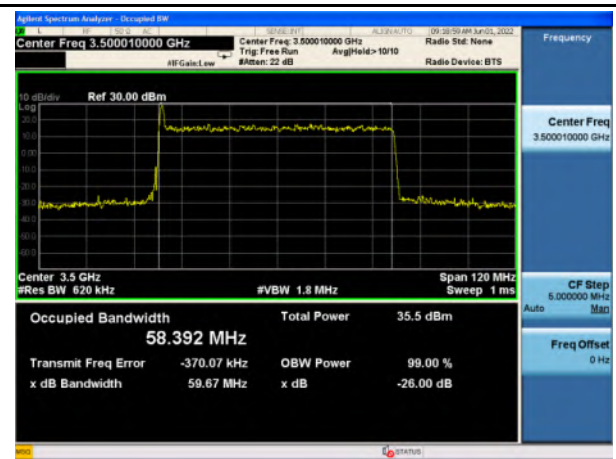

n77_Low Band_QPSK_50M_Mid_Full RB Config

n77_Low Band_16QAM_50M_Mid_Full RB Config

n77_Low Band_64QAM_50M_Mid_Full RB Config

n77_Low Band_256QAM_50M_Mid_Full RB Config

n77_Low Band_Pi/2 BPSK_60M_Mid_Full RB Config