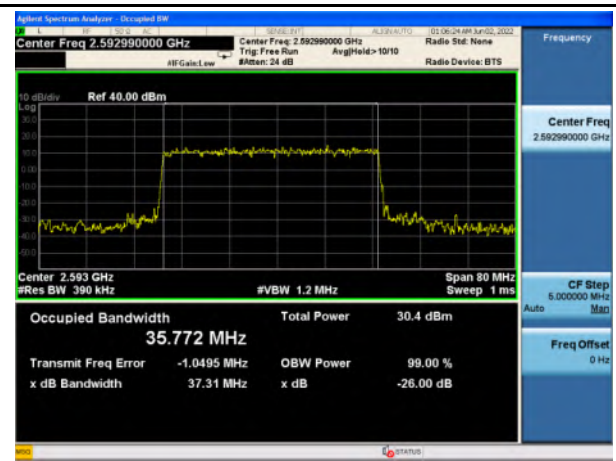

n41_QPSK_40M_Mid_Full RB Config