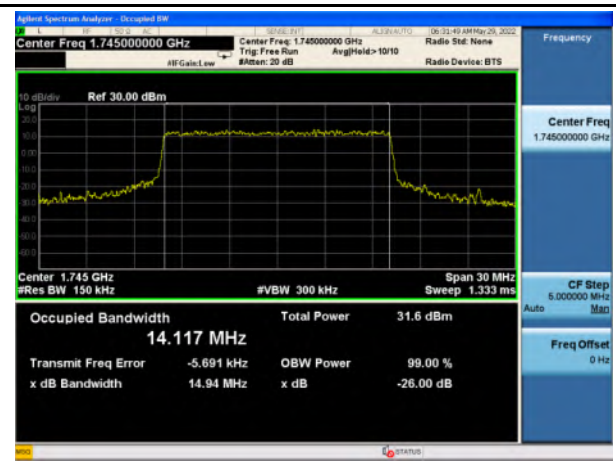

n66_QPSK_10M_Mid_Full RB Config

n66_16QAM_10M_Mid_Full RB Config

n66_64QAM_10M_Mid_Full RB Config

n66_256QAM_10M_Mid_Full RB Config

n66_Pi/2 BPSK_15M_Mid_Full RB Config

n66_QPSK_15M_Mid_Full RB Config

n66_16QAM_15M_Mid_Full RB Config