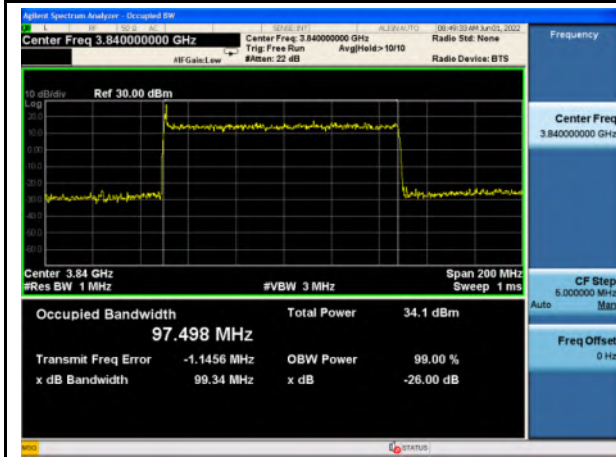

n77_High Band_16QAM_100M_Mid_Full RB Config