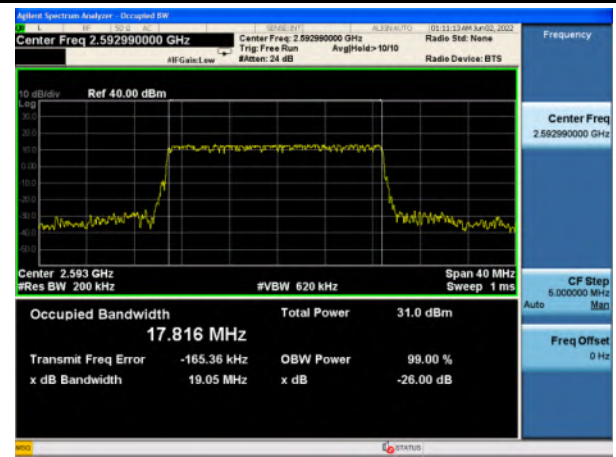

n41_64QAM_20M_Mid_Full RB Config