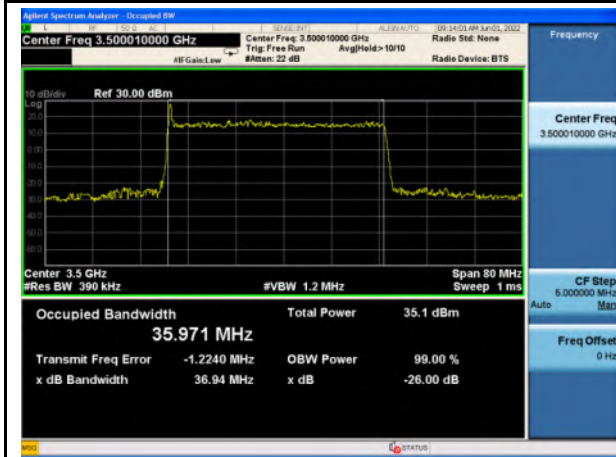

n77_Low Band_16QAM_40M_Mid_Full RB Config