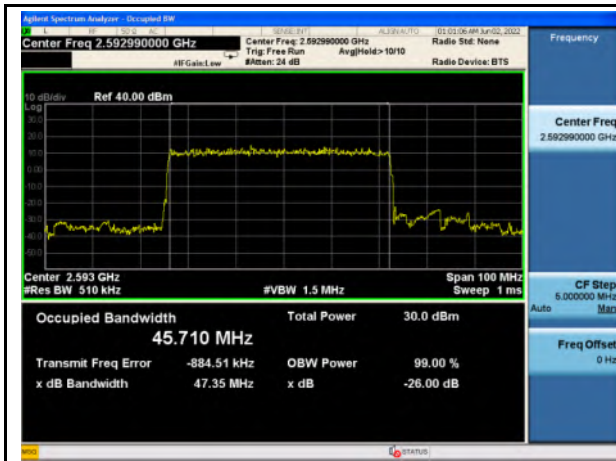

n41_64QAM_30M_Mid_Full RB Config

n41_256QAM_30M_Mid_Full RB Config

n41_Pi/2 BPSK_40M_Mid_Full RB Config

n41_QPSK_40M_Mid_Full RB Config

n41_16QAM_40M_Mid_Full RB Config

n41_64QAM_40M_Mid_Full RB Config

n41_256QAM_40M_Mid_Full RB Config