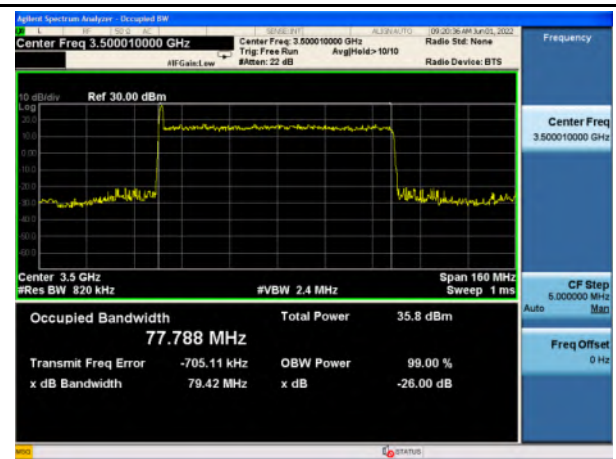

n77_Low Band_QPSK_60M_Mid_Full RB Config

n77_Low Band_16QAM_60M_Mid_Full RB Config

n77_Low Band_64QAM_60M_Mid_Full RB Config

n77_Low Band_256QAM_60M_Mid_Full RB Config

n77_Low Band_Pi/2 BPSK_80M_Mid_Full RB Config