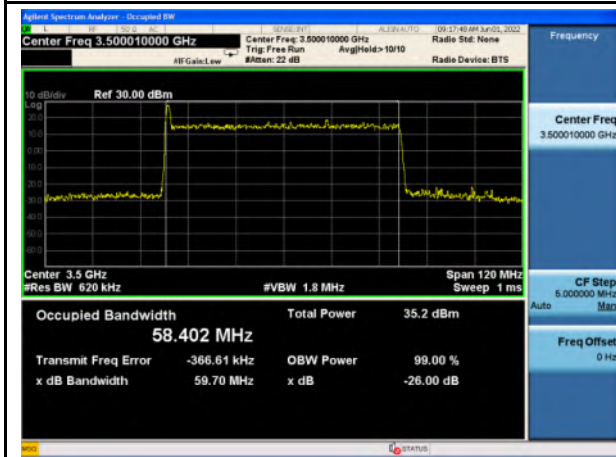

n77_Low Band_256QAM_60M_Mid_Full RB Config