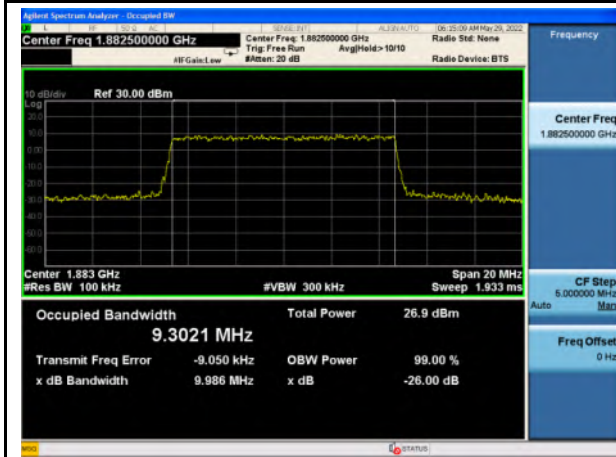

n2_Pi/2 BPSK_10M_Mid_Full RB Config

n2_QPSK_10M_Mid_Full RB Config

n2_16QAM_10M_Mid_Full RB Config

n2_64QAM_10M_Mid_Full RB Config

n2_256QAM_10M_Mid_Full RB Config

n2_Pi/2 BPSK_15M_Mid_Full RB Config

n2_QPSK_15M_Mid_Full RB Config