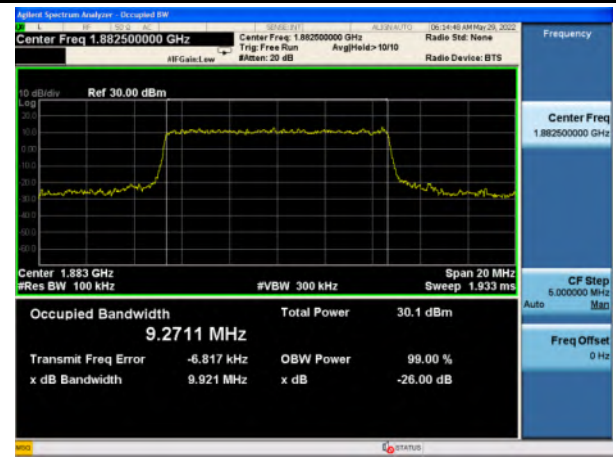

n2_64QAM_10M_Mid_Full RB Config