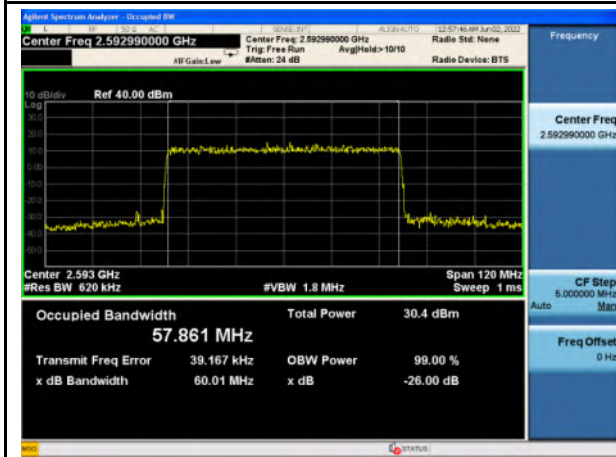

n41_256QAM_60M_Mid_Full RB Config