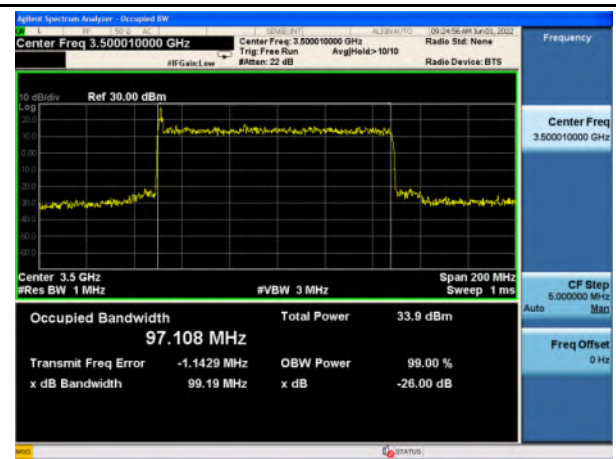

n77_Low Band_QPSK_80M_Mid_Full RB Config

n77_Low Band_16QAM_80M_Mid_Full RB Config

n77_Low Band_64QAM_80M_Mid_Full RB Config

n77_Low Band_256QAM_80M_Mid_Full RB Config

n77_Low Band_Pi/2 BPSK_100M_Mid_Full RB Config