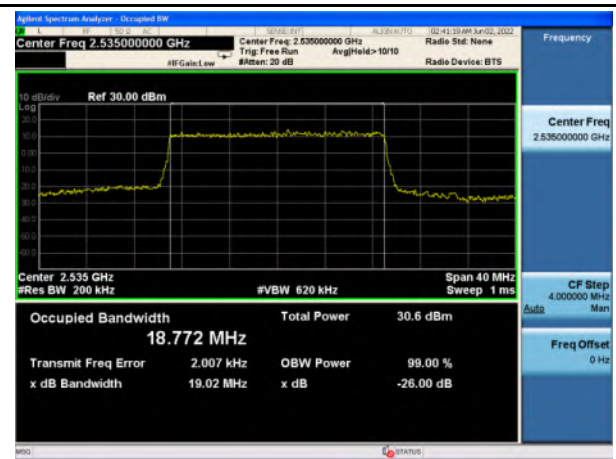

n7_QPSK_20M_Mid_Full RB Config