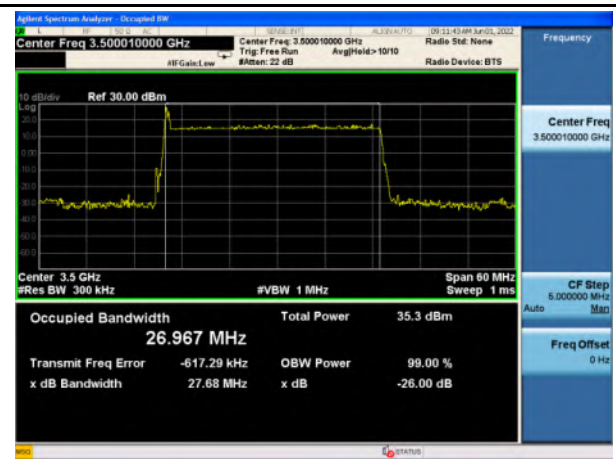

n77_Low Band_QPSK_20M_Mid_Full RB Config

n77_Low Band_16QAM_20M_Mid_Full RB Config

n77_Low Band_64QAM_20M_Mid_Full RB Config

n77_Low Band_256QAM_20M_Mid_Full RB Config

n77_Low Band_Pi/2 BPSK_30M_Mid_Full RB Config