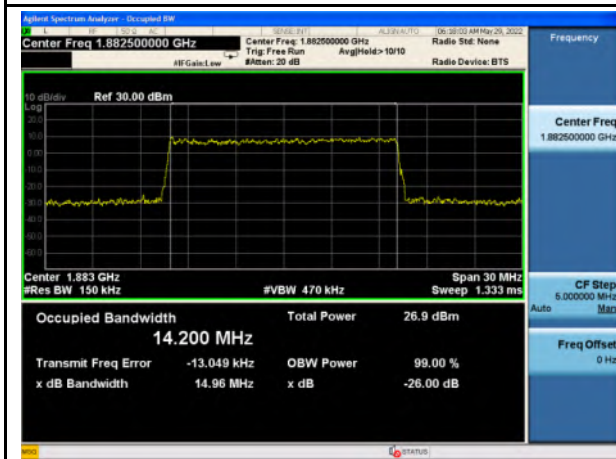

n2_256QAM_15M_Mid_Full RB Config