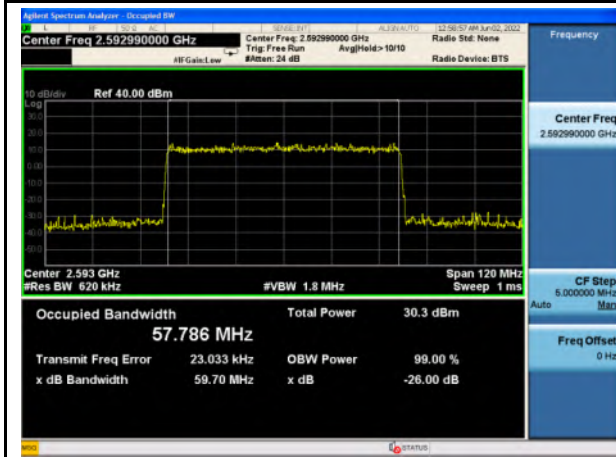

n41_16QAM_60M_Mid_Full RB Config