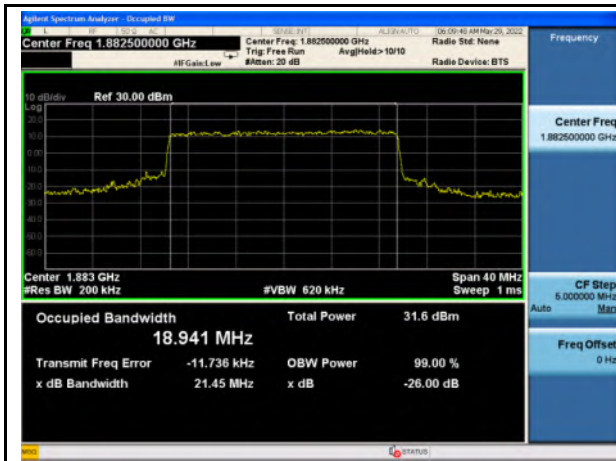

n2_Pi/2 BPSK_20M_Mid_Full RB Config