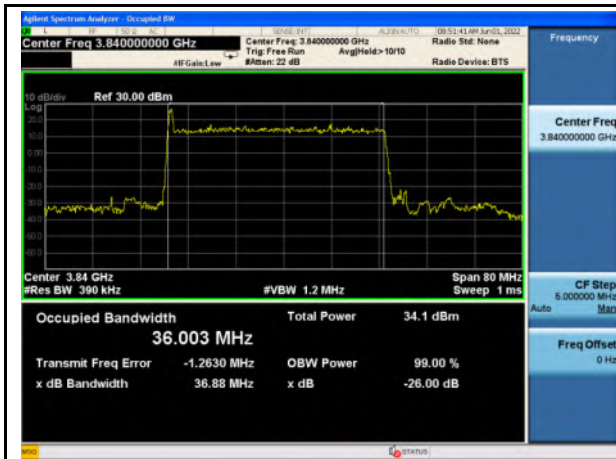

n77_High Band_QPSK_30M_Mid_Full RB Config

n77_High Band_16QAM_30M_Mid_Full RB Config

n77_High Band_64QAM_30M_Mid_Full RB Config

n77_High Band_256QAM_30M_Mid_Full RB Config

n77_High Band_Pi/2 BPSK_40M_Mid_Full RB Config