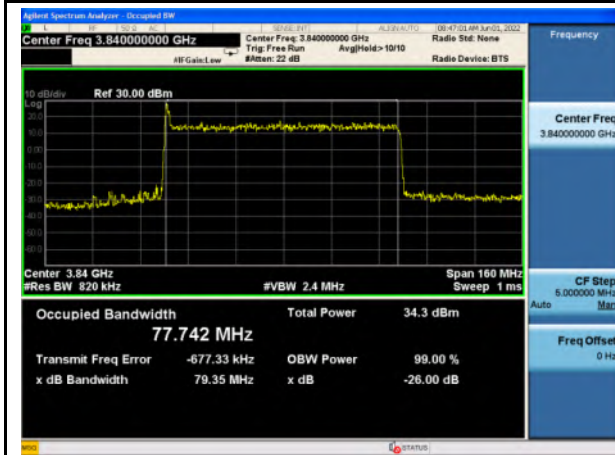

n77_High Band_16QAM_80M_Mid_Full RB Config