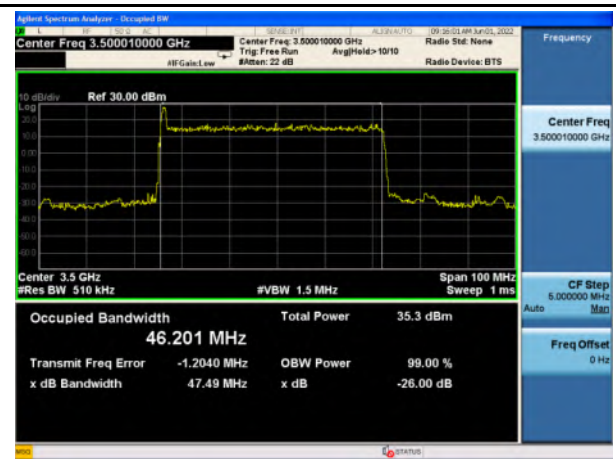

n77_Low Band_QPSK_40M_Mid_Full RB Config

n77_Low Band_16QAM_40M_Mid_Full RB Config

n77_Low Band_64QAM_40M_Mid_Full RB Config

n77_Low Band_256QAM_40M_Mid_Full RB Config

n77_Low Band_Pi/2 BPSK_50M_Mid_Full RB Config