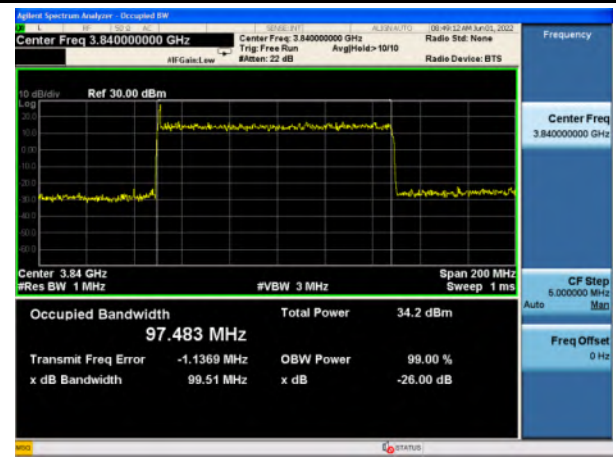

n77_High Band_64QAM_100M_Mid_Full RB Config