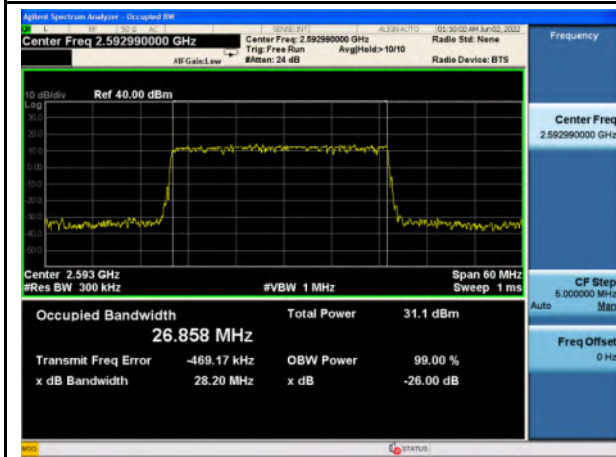

n41_256QAM_30M_Mid_Full RB Config