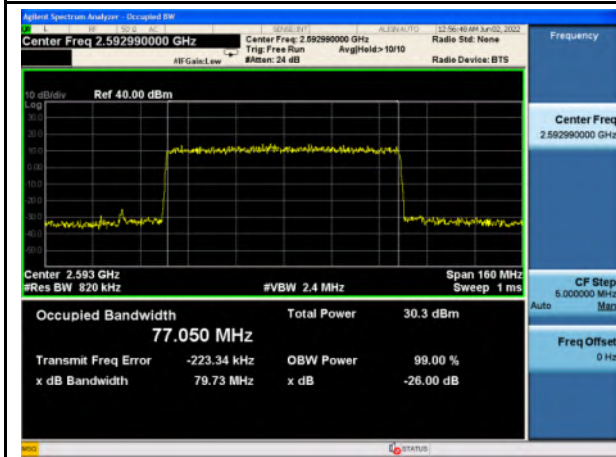

n41_256QAM_80M_Mid_Full RB Config