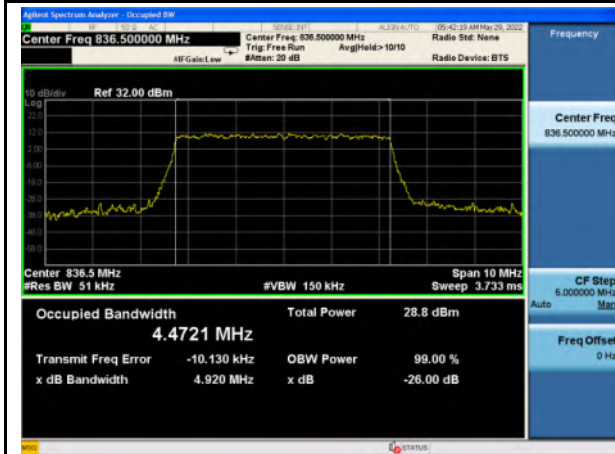

n2_256QAM_20M_Mid_Full RB Config

n5_Pi/2 BPSK_5M_Mid_Full RB Config

n5_QPSK_5M_Mid_Full RB Config

n5_16QAM_5M_Mid_Full RB Config

n5_64QAM_5M_Mid_Full RB Config

n5_256QAM_5M_Mid_Full RB Config

n5_Pi/2 BPSK_10M_Mid_Full RB Config