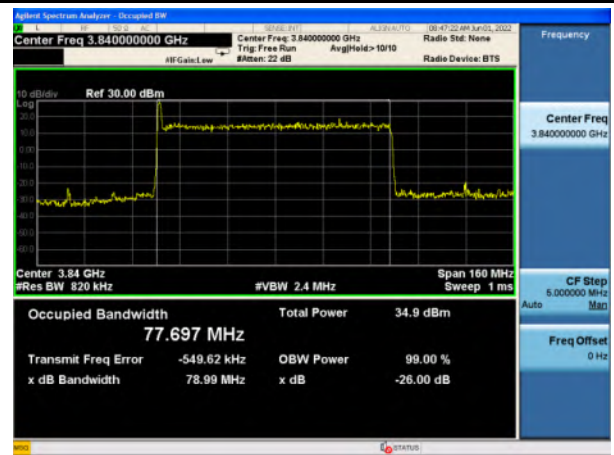

n77_High Band_64QAM_80M_Mid_Full RB Config