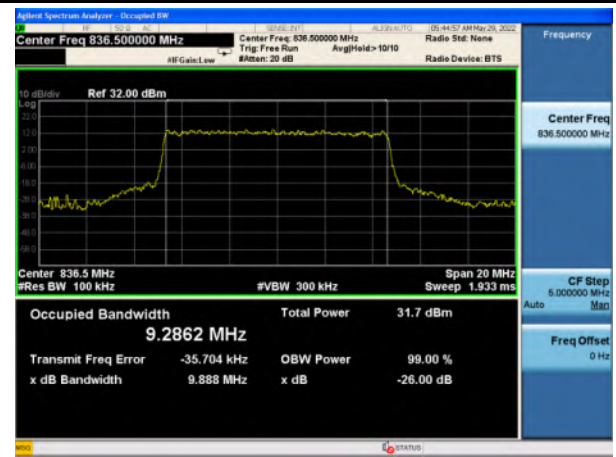

n5_64QAM_10M_Mid_Full RB Config