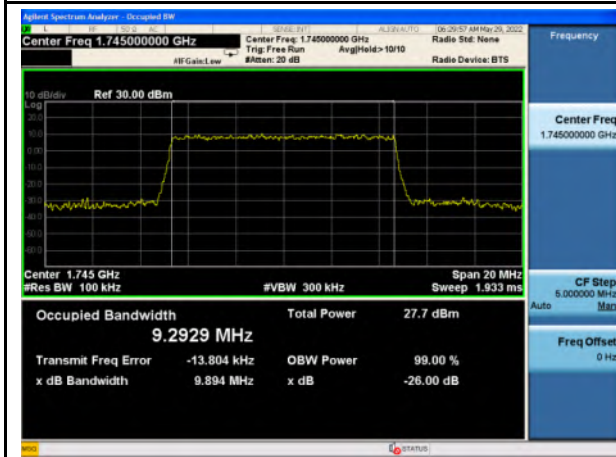

n66_256QAM_10M_Mid_Full RB Config