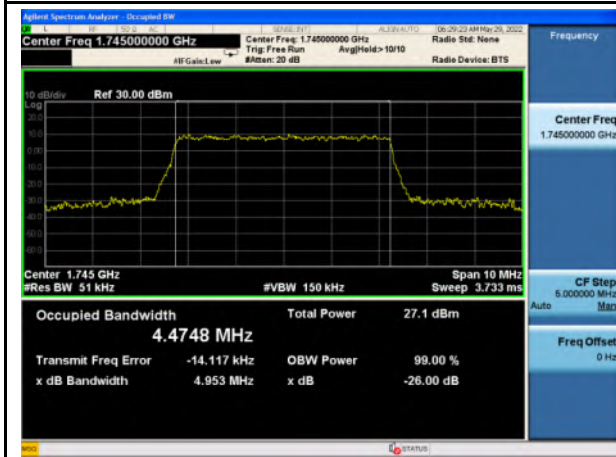

n41_256QAM_100M_Mid_Full RB Config

n66_Pi/2 BPSK_5M_Mid_Full RB Config

n66_QPSK_5M_Mid_Full RB Config

n66_16QAM_5M_Mid_Full RB Config

n66_64QAM_5M_Mid_Full RB Config

n66_256QAM_5M_Mid_Full RB Config

n66_Pi/2 BPSK_10M_Mid_Full RB Config