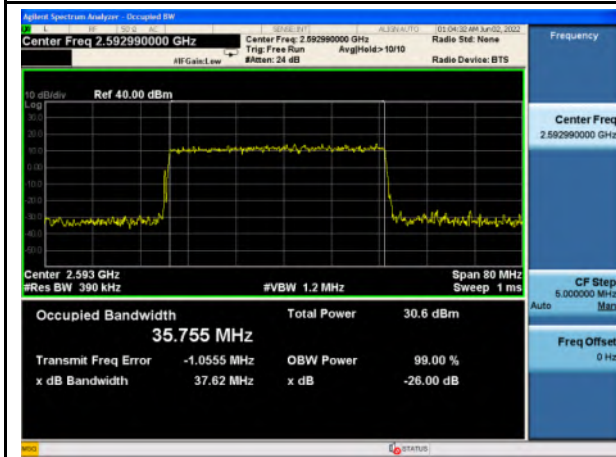

n41_256QAM_40M_Mid_Full RB Config