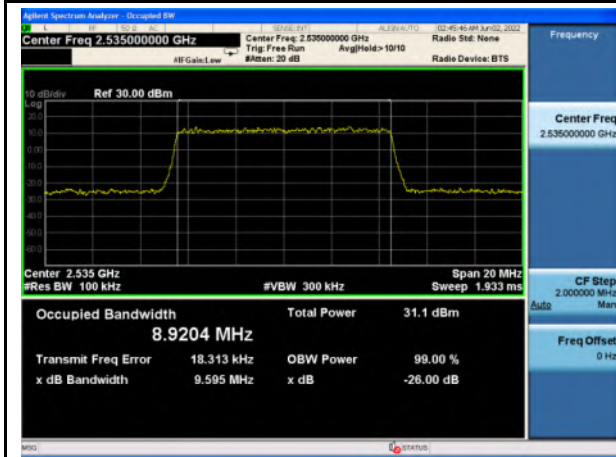

n7_Pi/2 BPSK_5M_Mid_Full RB Config

n7_QPSK_5M_Mid_Full RB Config

n7_16QAM_5M_Mid_Full RB Config

n7_64QAM_5M_Mid_Full RB Config

n7_256QAM_5M_Mid_Full RB Config

n7_Pi/2 BPSK_10M_Mid_Full RB Config

n7_QPSK_10M_Mid_Full RB Config