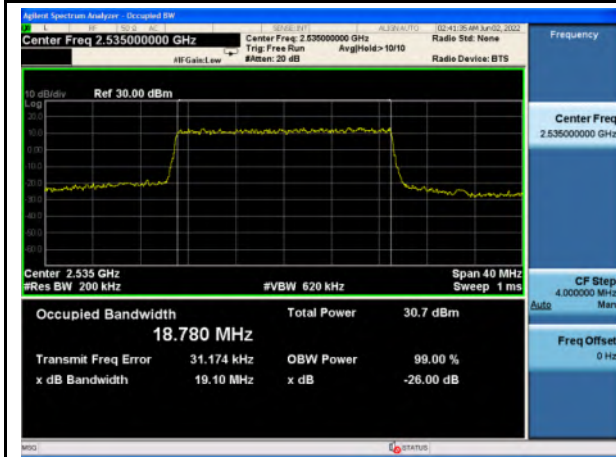

n7_16QAM_20M_Mid_Full RB Config