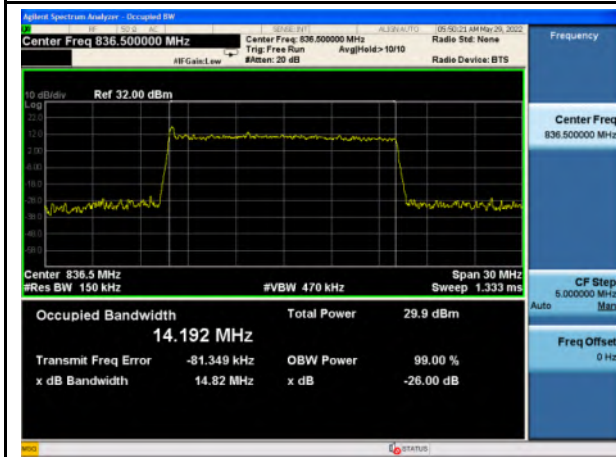

n5_256QAM_15M_Mid_Full RB Config