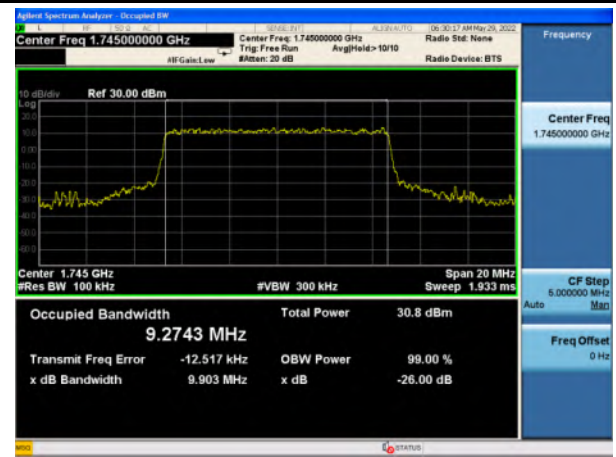

n66_64QAM_10M_Mid_Full RB Config