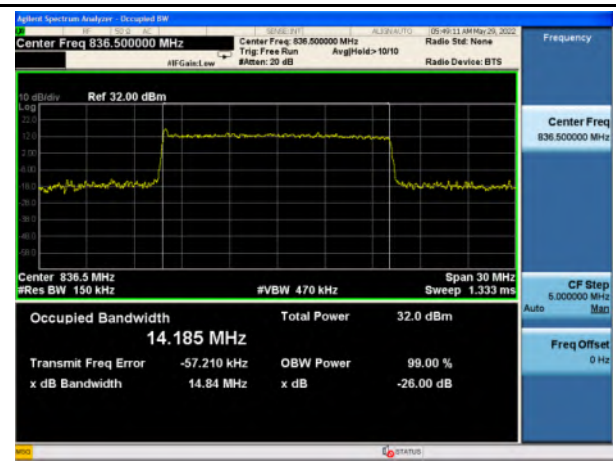

n5_QPSK_10M_Mid_Full RB Config

n5_16QAM_10M_Mid_Full RB Config

n5_64QAM_10M_Mid_Full RB Config

n5_256QAM_10M_Mid_Full RB Config

n5_Pi/2 BPSK_15M_Mid_Full RB Config

n5_QPSK_15M_Mid_Full RB Config

n5_16QAM_15M_Mid_Full RB Config