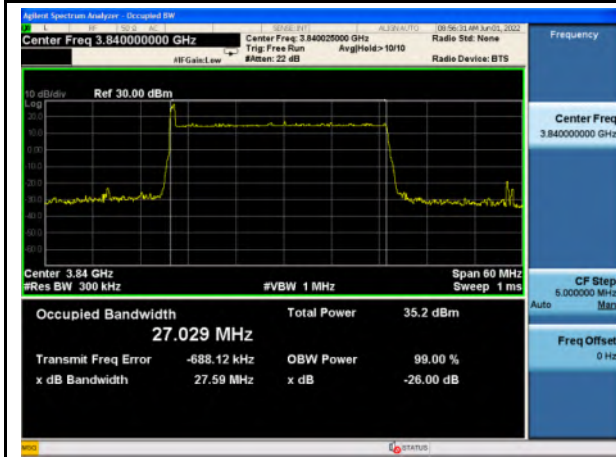

n77_High Band_16QAM_30M_Mid_Full RB Config