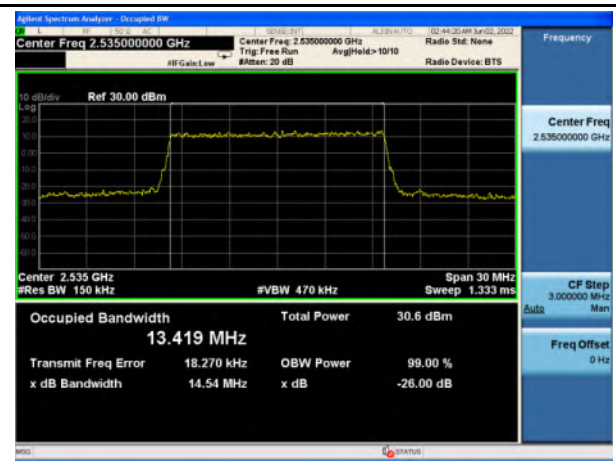

n7_16QAM_10M_Mid_Full RB Config

n7_64QAM_10M_Mid_Full RB Config

n7_256QAM_10M_Mid_Full RB Config

n7_Pi/2 BPSK_15M_Mid_Full RB Config

n7_QPSK_15M_Mid_Full RB Config

n7_16QAM_15M_Mid_Full RB Config

n7_64QAM_15M_Mid_Full RB Config