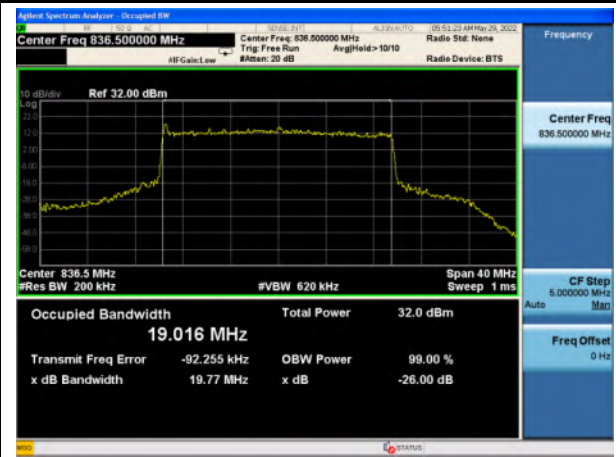

n5_64QAM_15M_Mid_Full RB Config

n5_256QAM_15M_Mid_Full RB Config

n5_Pi/2 BPSK_20M_Mid_Full RB Config

n5_QPSK_20M_Mid_Full RB Config

n5_16QAM_20M_Mid_Full RB Config

n5_64QAM_20M_Mid_Full RB Config

n5_256QAM_20M_Mid_Full RB Config