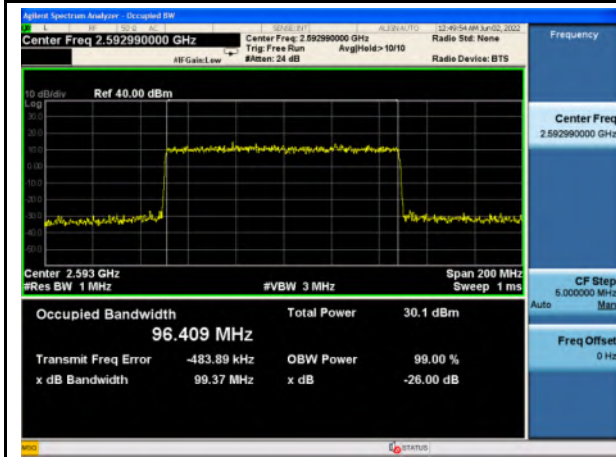

n41_64QAM_80M_Mid_Full RB Config

n41_256QAM_80M_Mid_Full RB Config

n41_Pi/2 BPSK_100M_Mid_Full RB Config

n41_QPSK_100M_Mid_Full RB Config

n41_16QAM_100M_Mid_Full RB Config

n41_64QAM_100M_Mid_Full RB Config