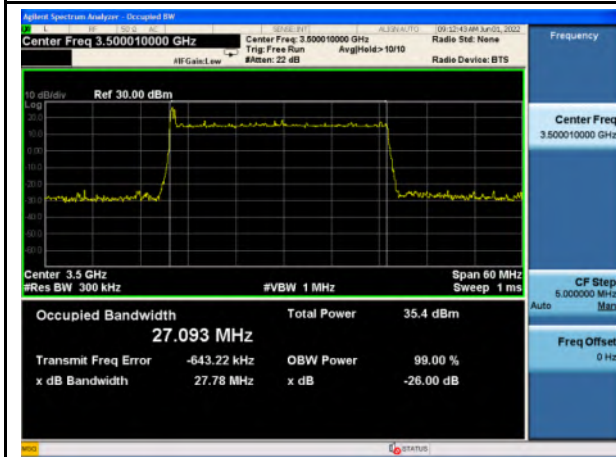

n77_Low Band_256QAM_30M_Mid_Full RB Config