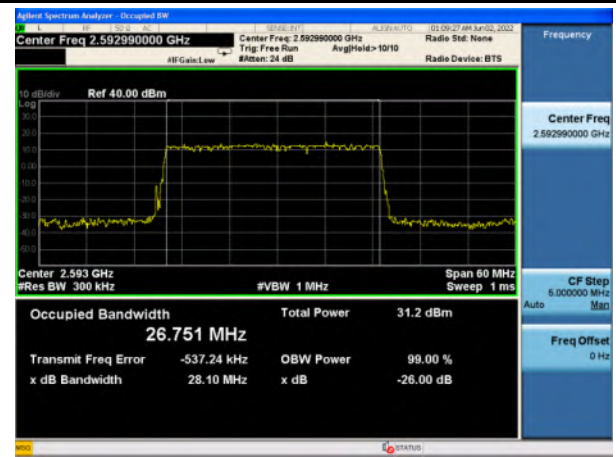

n41_QPSK_20M_Mid_Full RB Config

n41_16QAM_20M_Mid_Full RB Config

n41_64QAM_20M_Mid_Full RB Config

n41_256QAM_20M_Mid_Full RB Config

n41_Pi/2 BPSK_30M_Mid_Full RB Config

n41_QPSK_30M_Mid_Full RB Config

n41_16QAM_30M_Mid_Full RB Config