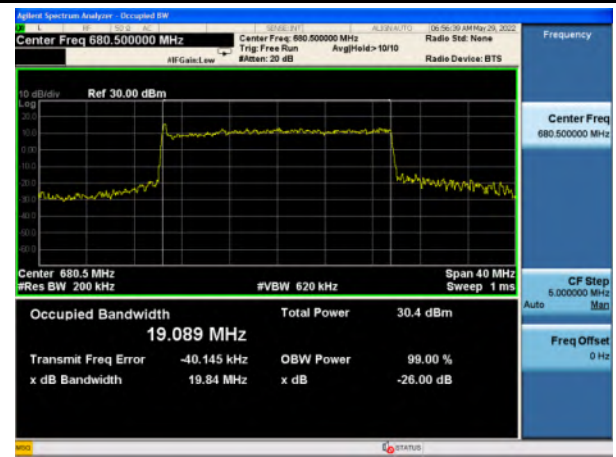

n71_256QAM_15M_Mid_Full RB Config

n71_Pi/2 BPSK_20M_Mid_Full RB Config

n71_QPSK_20M_Mid_Full RB Config

n71_16QAM_20M_Mid_Full RB Config

n71_64QAM_20M_Mid_Full RB Config

n71_256QAM_20M_Mid_Full RB Config

n77_Low Band_Pi/2 BPSK_20M_Mid_Full RB Config