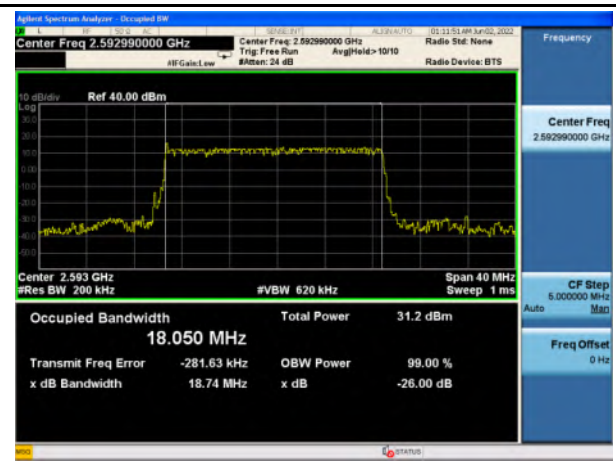

n7_256QAM_15M_Mid_Full RB Config

n7_Pi/2 BPSK_20M_Mid_Full RB Config

n7_QPSK_20M_Mid_Full RB Config

n7_16QAM_20M_Mid_Full RB Config

n7_64QAM_20M_Mid_Full RB Config

n7_256QAM_20M_Mid_Full RB Config

n41_Pi/2 BPSK_20M_Mid_Full RB Config