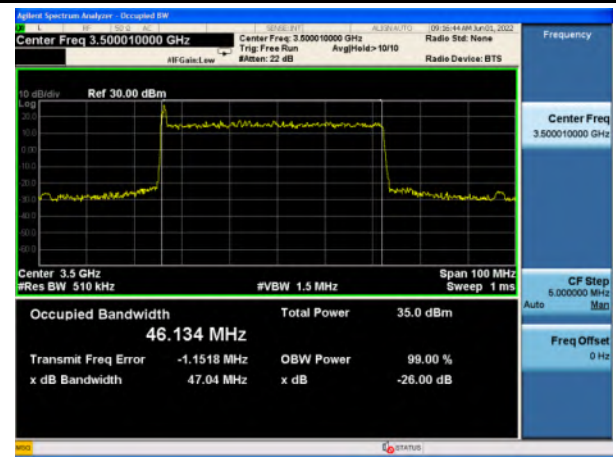

n77_Low Band_64QAM_50M_Mid_Full RB Config