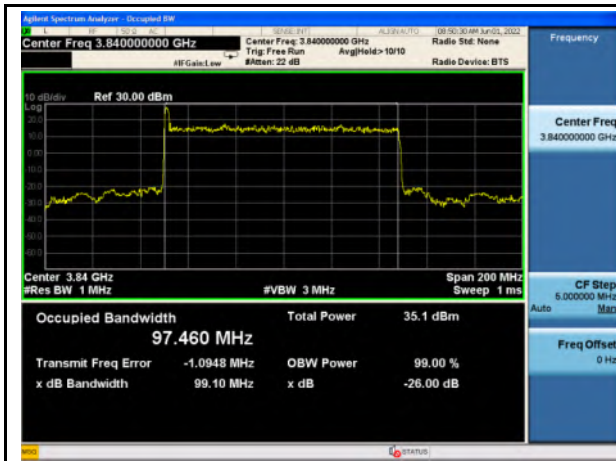

n77_High Band_QPSK_80M_Mid_Full RB Config

n77_High Band_16QAM_80M_Mid_Full RB Config

n77_High Band_64QAM_80M_Mid_Full RB Config

n77_High Band_256QAM_80M_Mid_Full RB Config

n77_High Band_Pi/2 BPSK_100M_Mid_Full RB Config