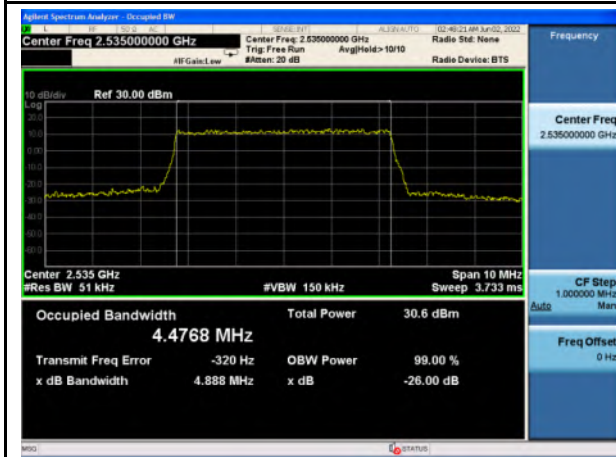

n7_Pi/2 BPSK_5M_Mid_Full RB Config

n7_QPSK_5M_Mid_Full RB Config

n7_16QAM_5M_Mid_Full RB Config

n7_64QAM_5M_Mid_Full RB Config

n7_256QAM_5M_Mid_Full RB Config

n7_Pi/2 BPSK_10M_Mid_Full RB Config

n7_QPSK_10M_Mid_Full RB Config