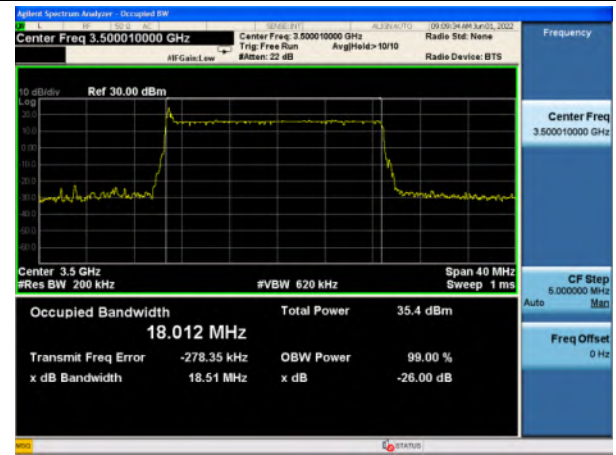

n77_Low Band_64QAM_20M_Mid_Full RB Config