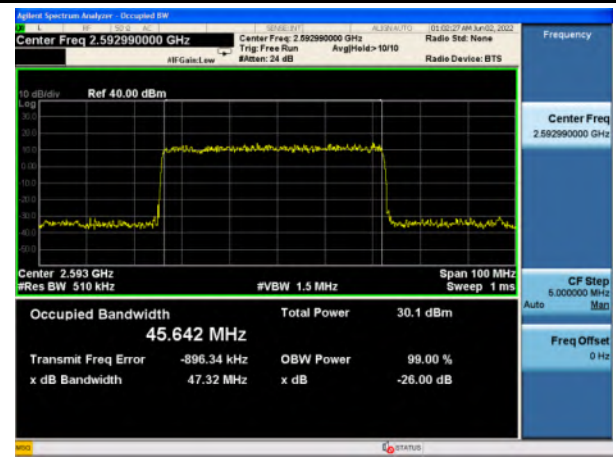

n41_64QAM_50M_Mid_Full RB Config