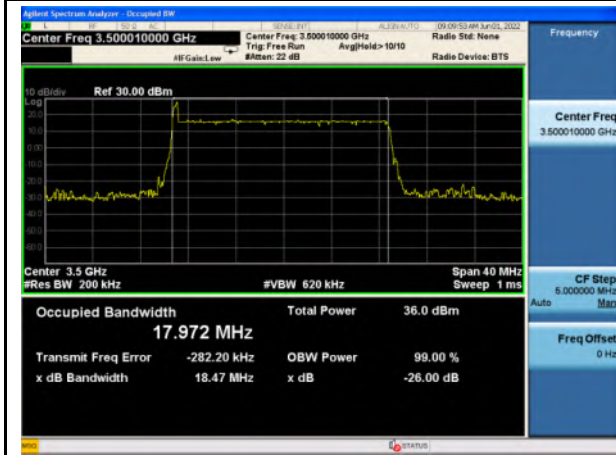

n77_Low Band_16QAM_20M_Mid_Full RB Config