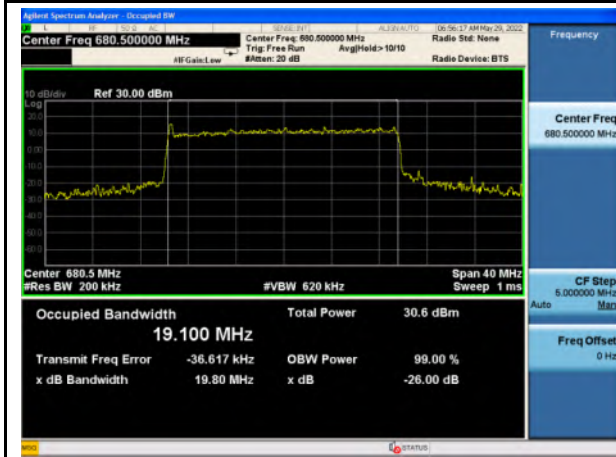

n71_16QAM_20M_Mid_Full RB Config