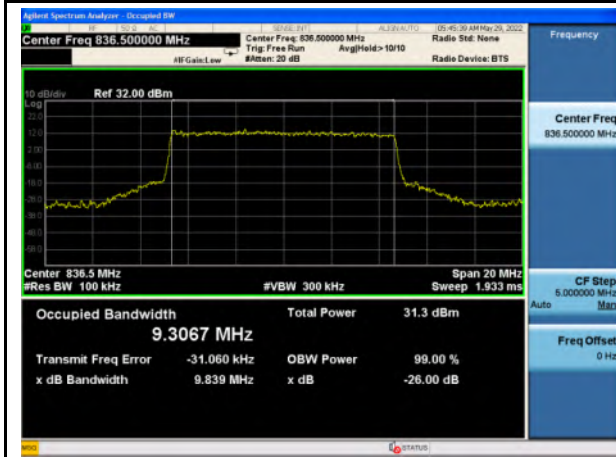

n5_16QAM_10M_Mid_Full RB Config