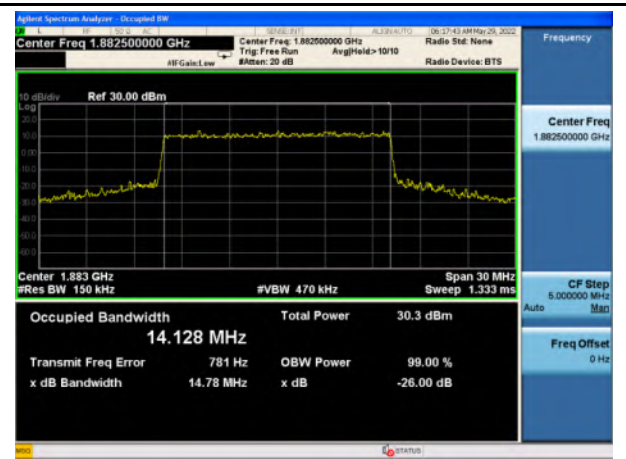

n2_64QAM_15M_Mid_Full RB Config