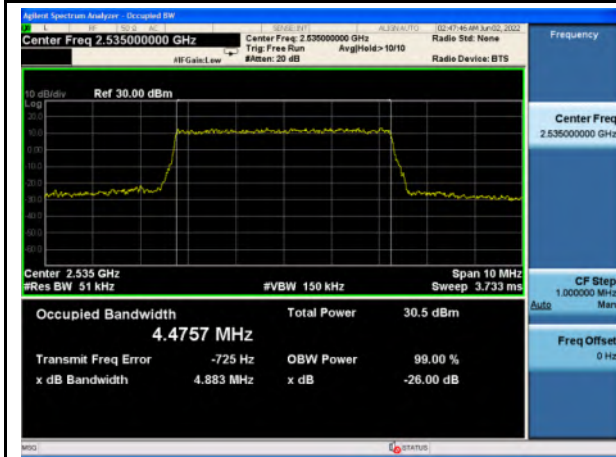

n7_16QAM_5M_Mid_Full RB Config