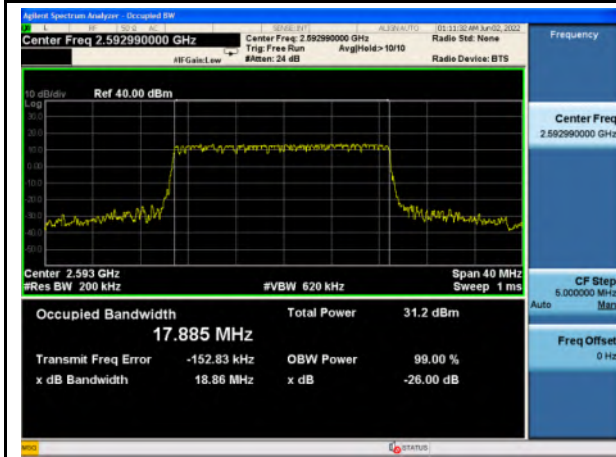

n41_16QAM_20M_Mid_Full RB Config