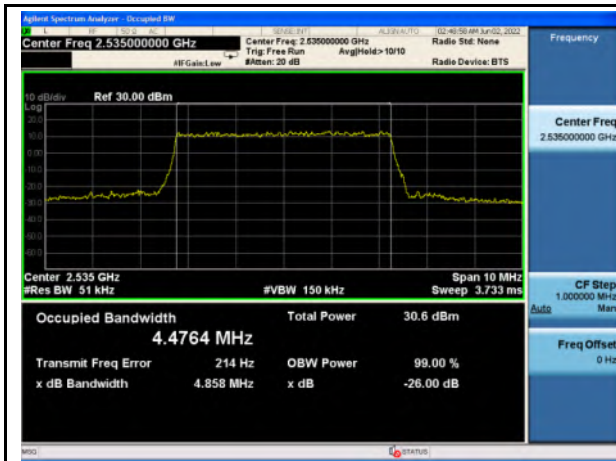

n5_64QAM_15M_Mid_Full RB Config

n5_256QAM_15M_Mid_Full RB Config

n5_Pi/2 BPSK_20M_Mid_Full RB Config

n5_QPSK_20M_Mid_Full RB Config

n5_16QAM_20M_Mid_Full RB Config

n5_64QAM_20M_Mid_Full RB Config

n5_256QAM_20M_Mid_Full RB Config