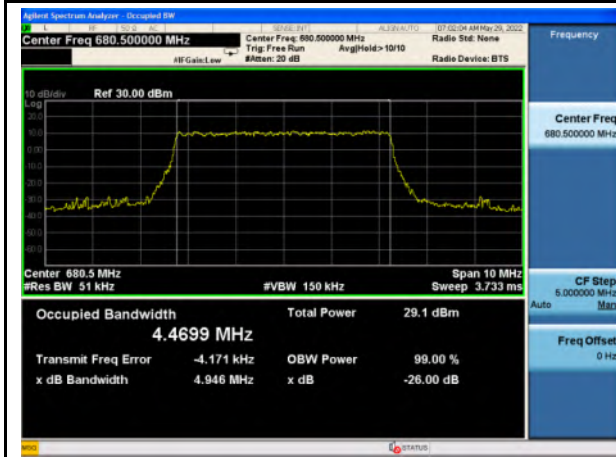

n71_16QAM_5M_Mid_Full RB Config