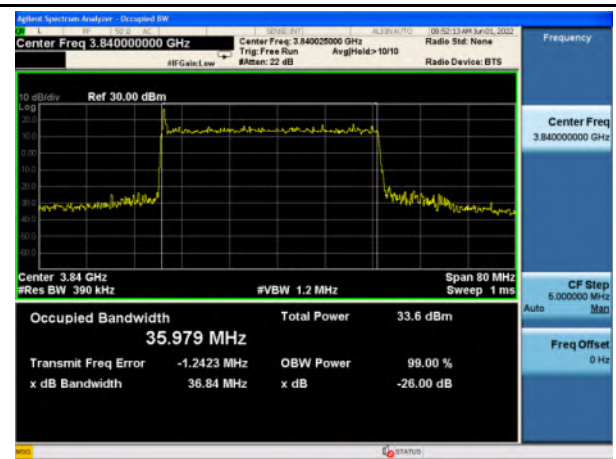

n77_High Band_QPSK_30M_Mid_Full RB Config

n77_High Band_16QAM_30M_Mid_Full RB Config

n77_High Band_64QAM_30M_Mid_Full RB Config

n77_High Band_256QAM_30M_Mid_Full RB Config

n77_High Band_Pi/2 BPSK_40M_Mid_Full RB Config