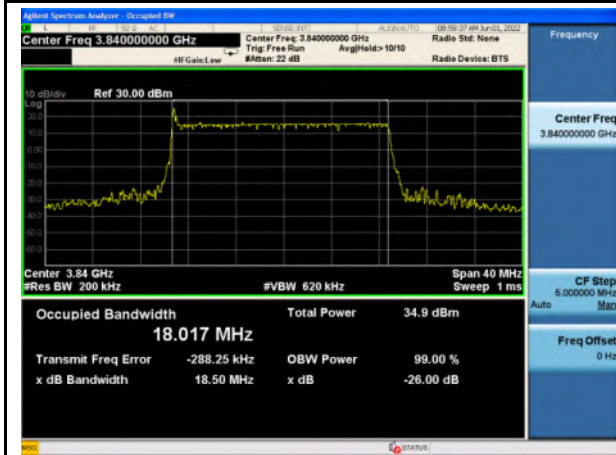

n77_High Band_16QAM_20M_Mid_Full RB Config