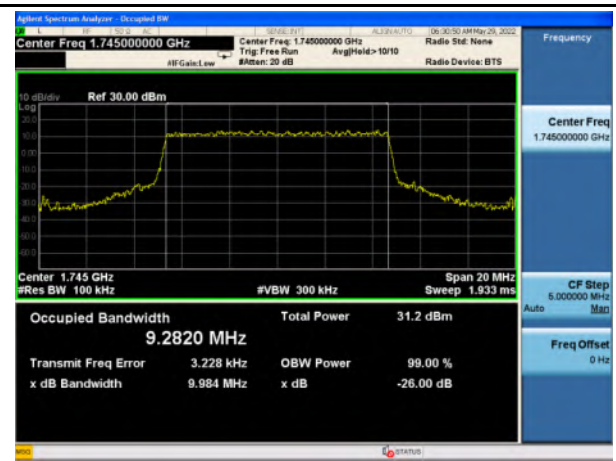

n41_256QAM_100M_Mid_Full RB Config

n66_Pi/2 BPSK_5M_Mid_Full RB Config

n66_QPSK_5M_Mid_Full RB Config

n66_16QAM_5M_Mid_Full RB Config

n66_64QAM_5M_Mid_Full RB Config

n66_256QAM_5M_Mid_Full RB Config

n66_Pi/2 BPSK_10M_Mid_Full RB Config