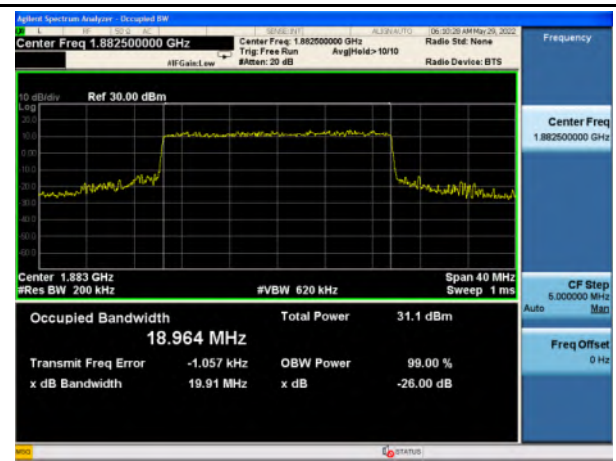

n2_16QAM_15M_Mid_Full RB Config

n2_64QAM_15M_Mid_Full RB Config

n2_256QAM_15M_Mid_Full RB Config

n2_Pi/2 BPSK_20M_Mid_Full RB Config

n2_QPSK_20M_Mid_Full RB Config

n2_16QAM_20M_Mid_Full RB Config

n2_64QAM_20M_Mid_Full RB Config