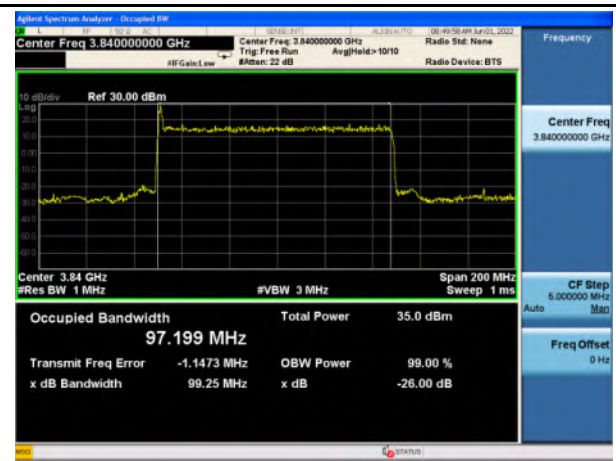

n77_High Band_QPSK_80M_Mid_Full RB Config

n77_High Band_16QAM_80M_Mid_Full RB Config

n77_High Band_64QAM_80M_Mid_Full RB Config

n77_High Band_256QAM_80M_Mid_Full RB Config

n77_High Band_Pi/2 BPSK_100M_Mid_Full RB Config