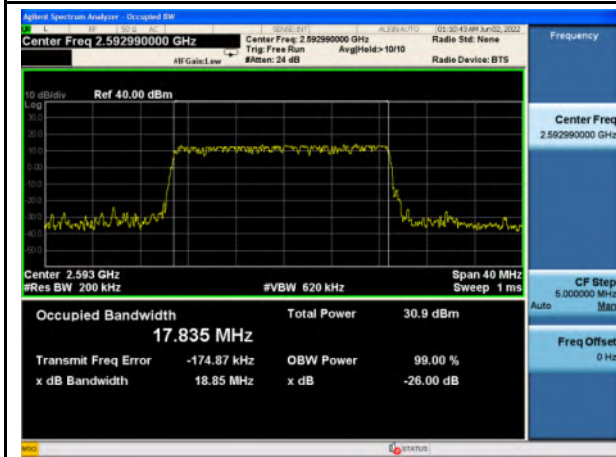

n41_256QAM_20M_Mid_Full RB Config