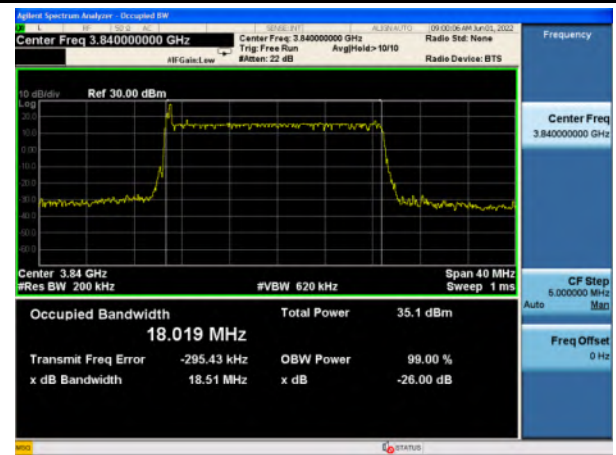

n77_High Band_64QAM_20M_Mid_Full RB Config