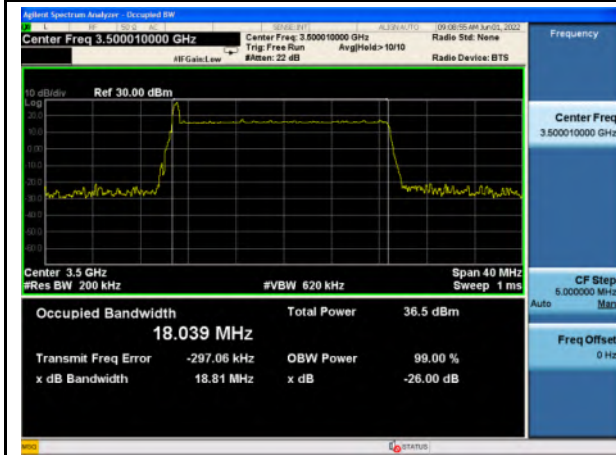

n77_Low Band_256QAM_20M_Mid_Full RB Config