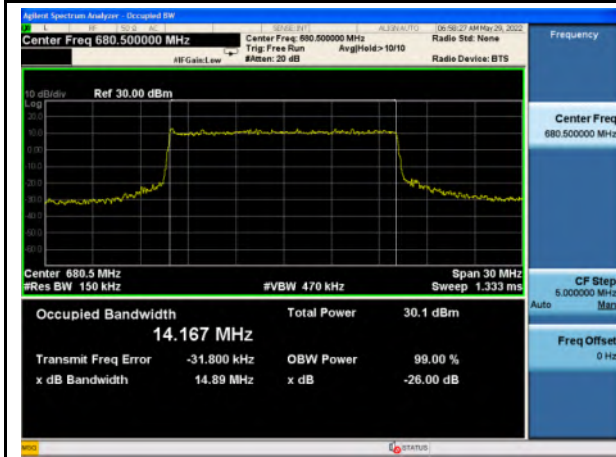

n71_16QAM_10M_Mid_Full RB Config

n71_64QAM_10M_Mid_Full RB Config

n71_256QAM_10M_Mid_Full RB Config

n71_Pi/2 BPSK_15M_Mid_Full RB Config

n71_QPSK_15M_Mid_Full RB Config

n71_16QAM_15M_Mid_Full RB Config

n71_64QAM_15M_Mid_Full RB Config