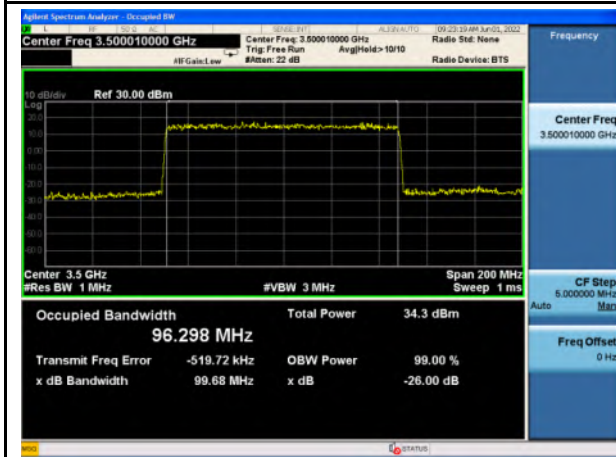

n77_Low Band_256QAM_100M_Mid_Full RB Config