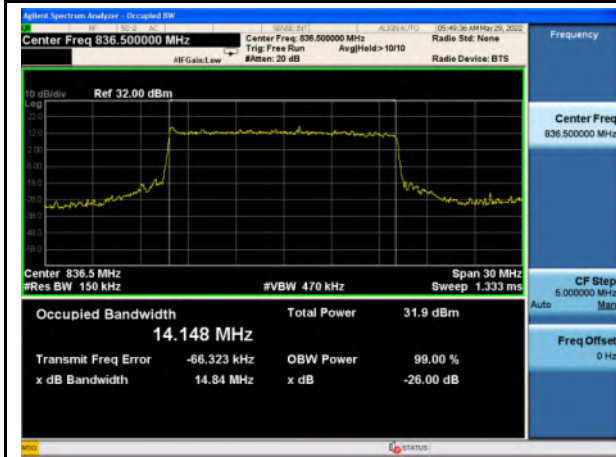

n5_QPSK_10M_Mid_Full RB Config

n5_16QAM_10M_Mid_Full RB Config

n5_64QAM_10M_Mid_Full RB Config

n5_256QAM_10M_Mid_Full RB Config

n5_Pi/2 BPSK_15M_Mid_Full RB Config

n5_QPSK_15M_Mid_Full RB Config

n5_16QAM_15M_Mid_Full RB Config