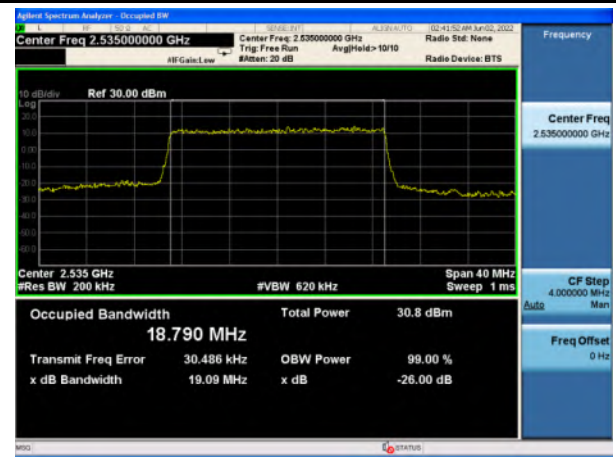

n7_256QAM_15M_Mid_Full RB Config

n7_Pi/2 BPSK_20M_Mid_Full RB Config

n7_QPSK_20M_Mid_Full RB Config

n7_16QAM_20M_Mid_Full RB Config

n7_64QAM_20M_Mid_Full RB Config

n7_256QAM_20M_Mid_Full RB Config

n41_Pi/2 BPSK_20M_Mid_Full RB Config