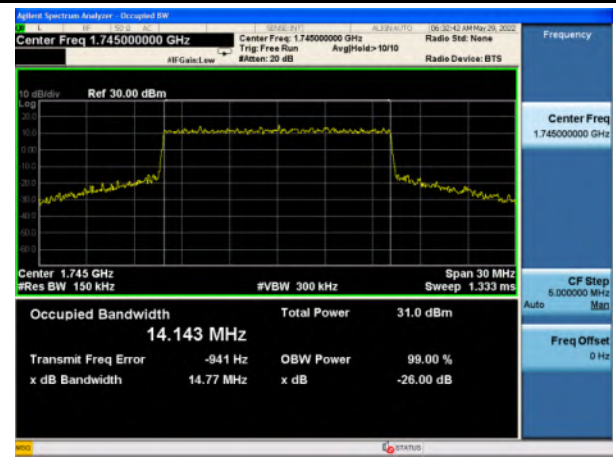

n66_QPSK_10M_Mid_Full RB Config

n66_16QAM_10M_Mid_Full RB Config

n66_64QAM_10M_Mid_Full RB Config

n66_256QAM_10M_Mid_Full RB Config

n66_Pi/2 BPSK_15M_Mid_Full RB Config

n66_QPSK_15M_Mid_Full RB Config

n66_16QAM_15M_Mid_Full RB Config