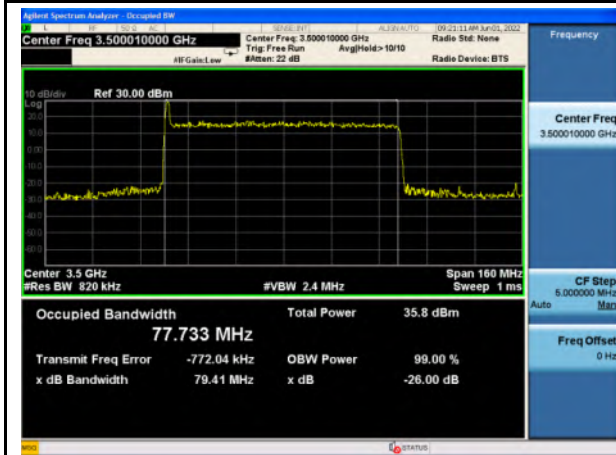

n77_Low Band_16QAM_80M_Mid_Full RB Config