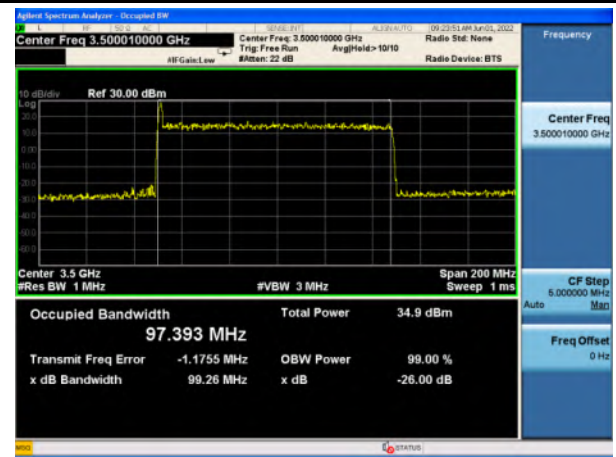

n77_Low Band_64QAM_100M_Mid_Full RB Config