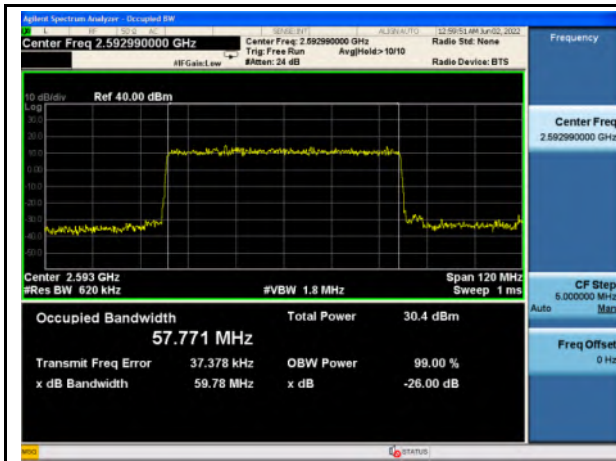

n41_Pi/2 BPSK_50M_Mid_Full RB Config

n41_QPSK_50M_Mid_Full RB Config

n41_16QAM_50M_Mid_Full RB Config

n41_64QAM_50M_Mid_Full RB Config

n41_256QAM_50M_Mid_Full RB Config

n41_Pi/2 BPSK_60M_Mid_Full RB Config