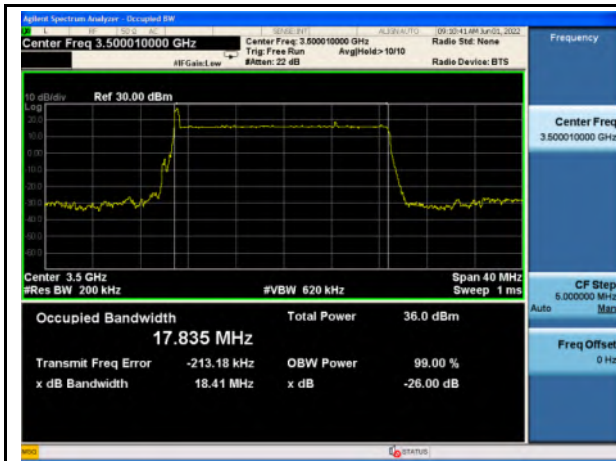

n71_256QAM_15M_Mid_Full RB Config

n71_Pi/2 BPSK_20M_Mid_Full RB Config

n71_QPSK_20M_Mid_Full RB Config

n71_16QAM_20M_Mid_Full RB Config

n71_64QAM_20M_Mid_Full RB Config

n71_256QAM_20M_Mid_Full RB Config

n77_Low Band_Pi/2 BPSK_20M_Mid_Full RB Config