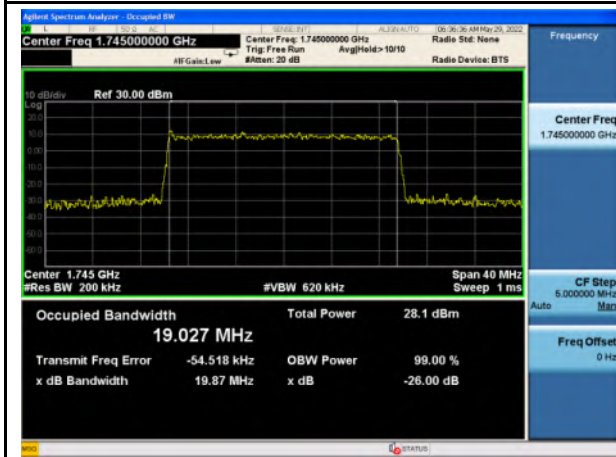

n66_64QAM_15M_Mid_Full RB Config

n66_256QAM_15M_Mid_Full RB Config

n66_Pi/2 BPSK_20M_Mid_Full RB Config

n66_QPSK_20M_Mid_Full RB Config

n66_16QAM_20M_Mid_Full RB Config

n66_64QAM_20M_Mid_Full RB Config

n66_256QAM_20M_Mid_Full RB Config