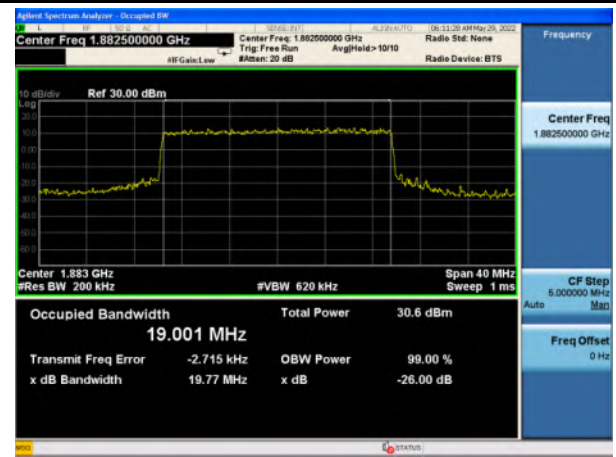

n2_16QAM_15M_Mid_Full RB Config

n2_64QAM_15M_Mid_Full RB Config

n2_256QAM_15M_Mid_Full RB Config

n2_Pi/2 BPSK_20M_Mid_Full RB Config

n2_QPSK_20M_Mid_Full RB Config

n2_16QAM_20M_Mid_Full RB Config

n2_64QAM_20M_Mid_Full RB Config