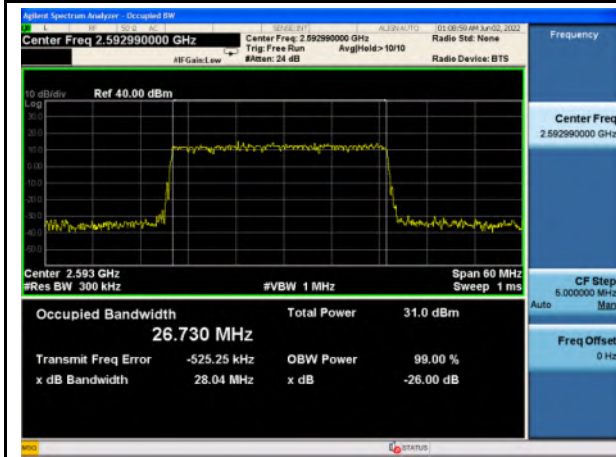

n41_QPSK_20M_Mid_Full RB Config

n41_16QAM_20M_Mid_Full RB Config

n41_64QAM_20M_Mid_Full RB Config

n41_256QAM_20M_Mid_Full RB Config

n41_Pi/2 BPSK_30M_Mid_Full RB Config

n41_QPSK_30M_Mid_Full RB Config

n41_16QAM_30M_Mid_Full RB Config