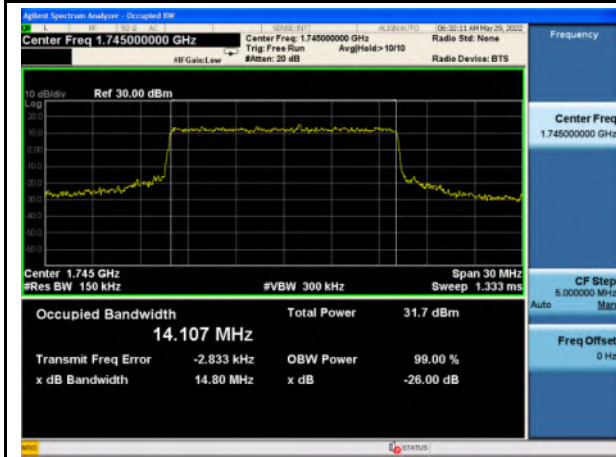

n66_QPSK_10M_Mid_Full RB Config

n66_16QAM_10M_Mid_Full RB Config

n66_64QAM_10M_Mid_Full RB Config

n66_256QAM_10M_Mid_Full RB Config

n66_Pi/2 BPSK_15M_Mid_Full RB Config

n66_QPSK_15M_Mid_Full RB Config

n66_16QAM_15M_Mid_Full RB Config