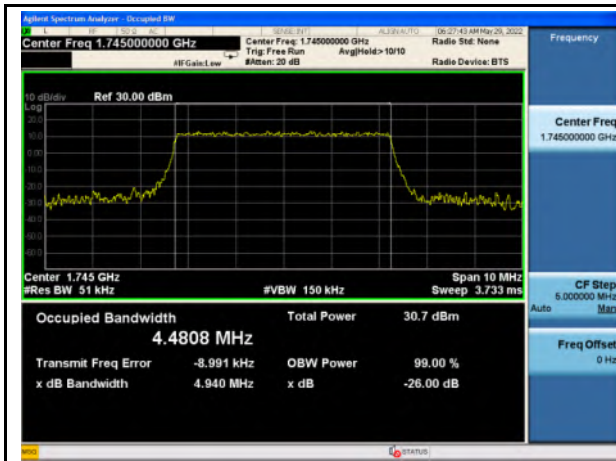

n66_Pi/2 BPSK_5M_Mid_Full RB Config