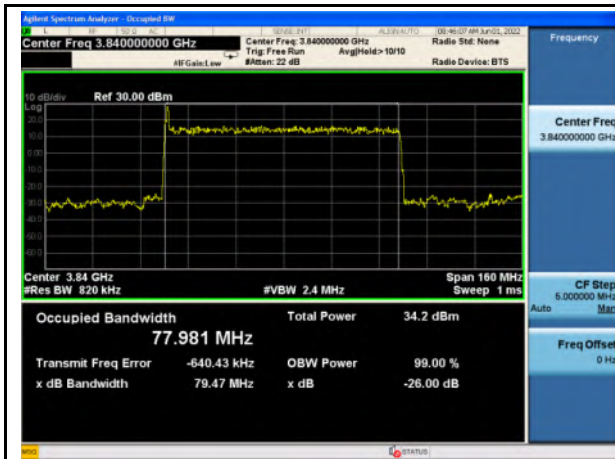

n77_High Band_QPSK_60M_Mid_Full RB Config

n77_High Band_16QAM_60M_Mid_Full RB Config

n77_High Band_64QAM_60M_Mid_Full RB Config

n77_High Band_256QAM_60M_Mid_Full RB Config

n77_High Band_Pi/2 BPSK_80M_Mid_Full RB Config