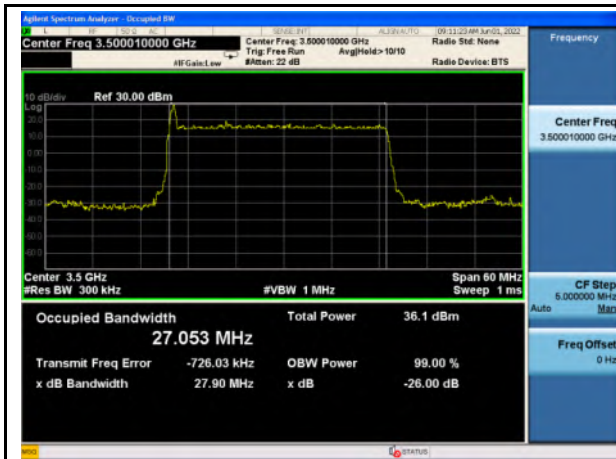

n77_Low Band_QPSK_20M_Mid_Full RB Config

n77_Low Band_16QAM_20M_Mid_Full RB Config

n77_Low Band_64QAM_20M_Mid_Full RB Config

n77_Low Band_256QAM_20M_Mid_Full RB Config

n77_Low Band_Pi/2 BPSK_30M_Mid_Full RB Config