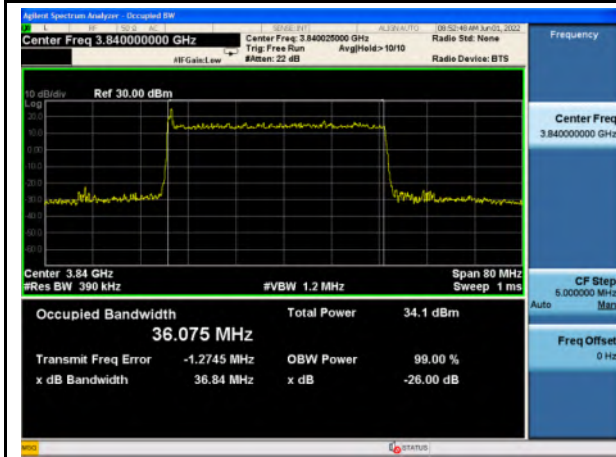

n77_High Band_16QAM_40M_Mid_Full RB Config