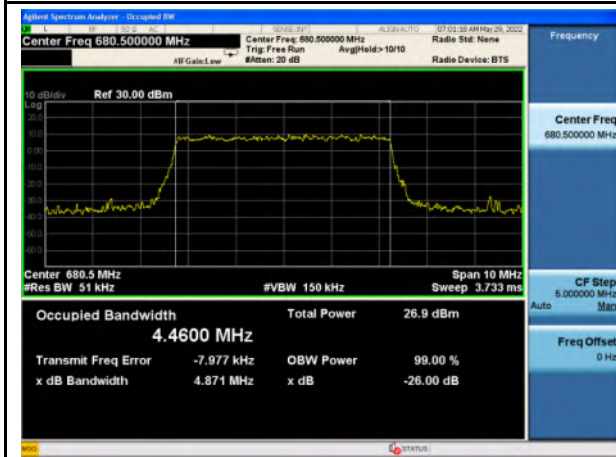

n71_Pi/2 BPSK_5M_Mid_Full RB Config

n71_QPSK_5M_Mid_Full RB Config

n71_16QAM_5M_Mid_Full RB Config

n71_64QAM_5M_Mid_Full RB Config

n71_256QAM_5M_Mid_Full RB Config

n71_Pi/2 BPSK_10M_Mid_Full RB Config

n71_QPSK_10M_Mid_Full RB Config