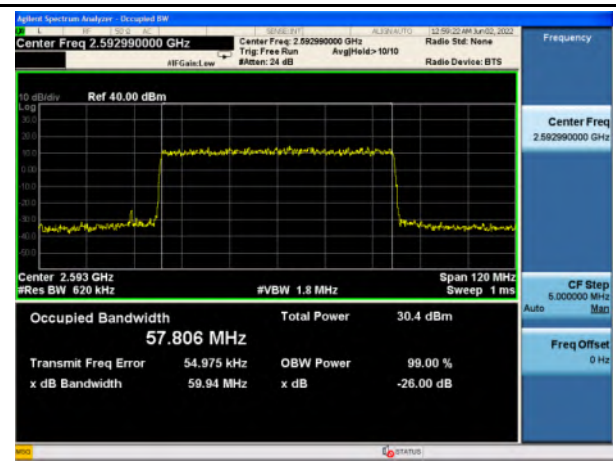

n41_Pi/2 BPSK_50M_Mid_Full RB Config

n41_QPSK_50M_Mid_Full RB Config

n41_16QAM_50M_Mid_Full RB Config

n41_64QAM_50M_Mid_Full RB Config

n41_256QAM_50M_Mid_Full RB Config

n41_Pi/2 BPSK_60M_Mid_Full RB Config