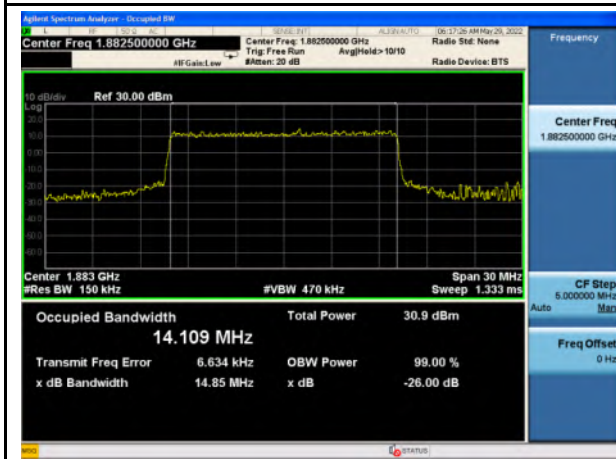

n2_Pi/2 BPSK_10M_Mid_Full RB Config

n2_QPSK_10M_Mid_Full RB Config

n2_16QAM_10M_Mid_Full RB Config

n2_64QAM_10M_Mid_Full RB Config

n2_256QAM_10M_Mid_Full RB Config

n2_Pi/2 BPSK_15M_Mid_Full RB Config

n2_QPSK_15M_Mid_Full RB Config