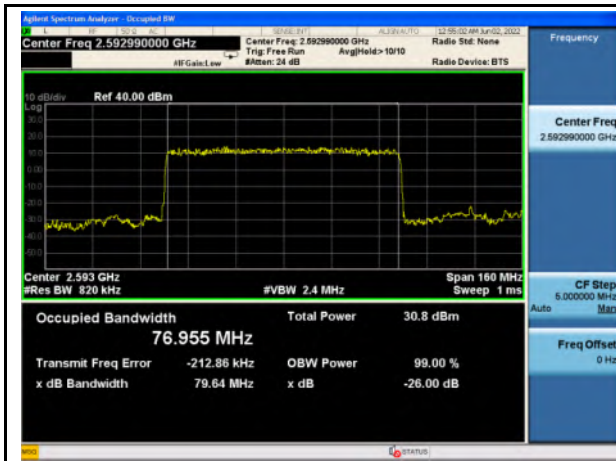

n41_QPSK_60M_Mid_Full RB Config

n41_16QAM_60M_Mid_Full RB Config

n41_64QAM_60M_Mid_Full RB Config

n41_256QAM_60M_Mid_Full RB Config

n41_Pi/2 BPSK_80M_Mid_Full RB Config

n41_QPSK_80M_Mid_Full RB Config

n41_16QAM_80M_Mid_Full RB Config