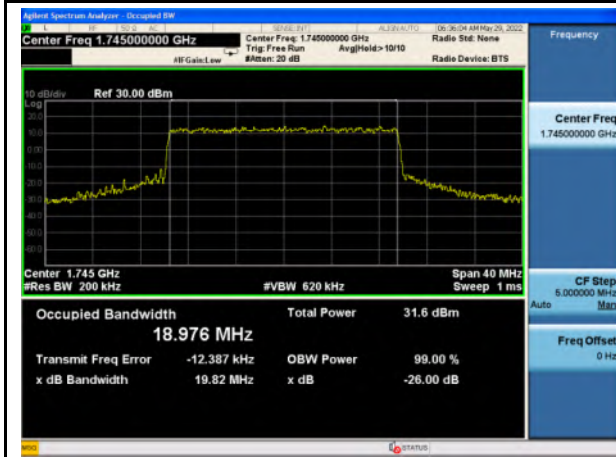

n66_64QAM_15M_Mid_Full RB Config

n66_256QAM_15M_Mid_Full RB Config

n66_Pi/2 BPSK_20M_Mid_Full RB Config

n66_QPSK_20M_Mid_Full RB Config

n66_16QAM_20M_Mid_Full RB Config

n66_64QAM_20M_Mid_Full RB Config

n66_256QAM_20M_Mid_Full RB Config