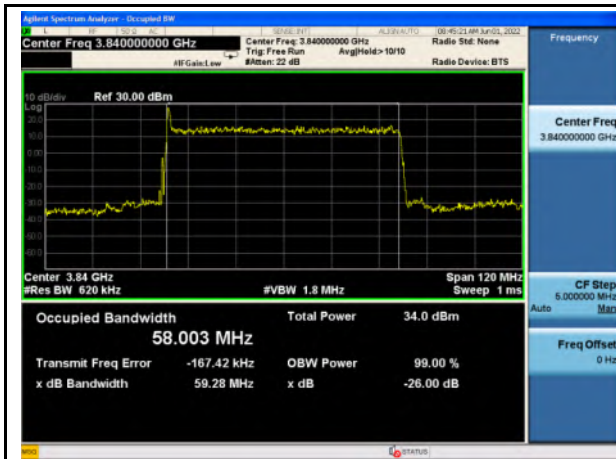

n77_High Band_QPSK_40M_Mid_Full RB Config

n77_High Band_16QAM_40M_Mid_Full RB Config

n77_High Band_64QAM_40M_Mid_Full RB Config

n77_High Band_256QAM_40M_Mid_Full RB Config

n77_High Band_Pi/2 BPSK_60M_Mid_Full RB Config