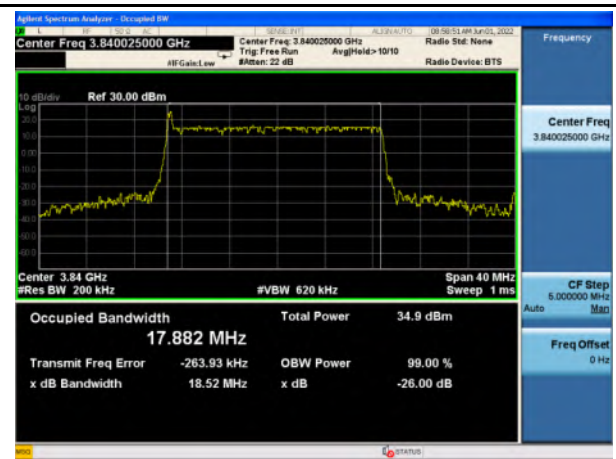

n77_Low Band_QPSK_100M_Mid_Full RB Config

n77_Low Band_16QAM_100M_Mid_Full RB Config

n77_Low Band_64QAM_100M_Mid_Full RB Config

n77_Low Band_256QAM_100M_Mid_Full RB Config

n77_High Band_Pi/2 BPSK_20M_Mid_Full RB Config