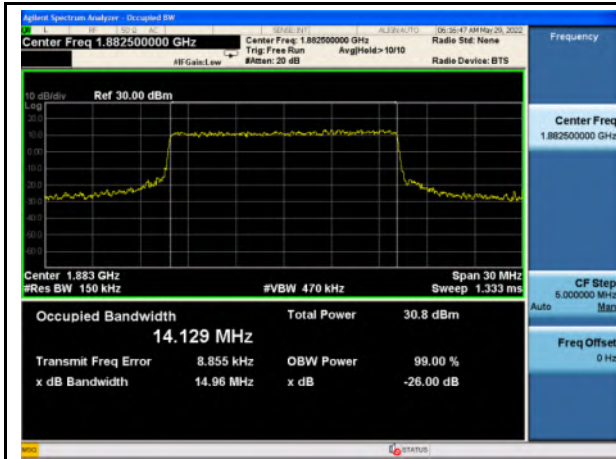

n2_Pi/2 BPSK_10M_Mid_Full RB Config

n2_QPSK_10M_Mid_Full RB Config

n2_16QAM_10M_Mid_Full RB Config

n2_64QAM_10M_Mid_Full RB Config

n2_256QAM_10M_Mid_Full RB Config

n2_Pi/2 BPSK_15M_Mid_Full RB Config

n2_QPSK_15M_Mid_Full RB Config