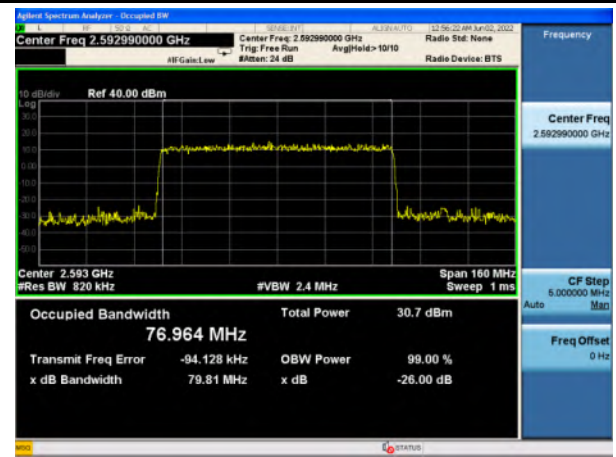

n41_QPSK_60M_Mid_Full RB Config

n41_16QAM_60M_Mid_Full RB Config

n41_64QAM_60M_Mid_Full RB Config

n41_256QAM_60M_Mid_Full RB Config

n41_Pi/2 BPSK_80M_Mid_Full RB Config

n41_QPSK_80M_Mid_Full RB Config

n41_16QAM_80M_Mid_Full RB Config