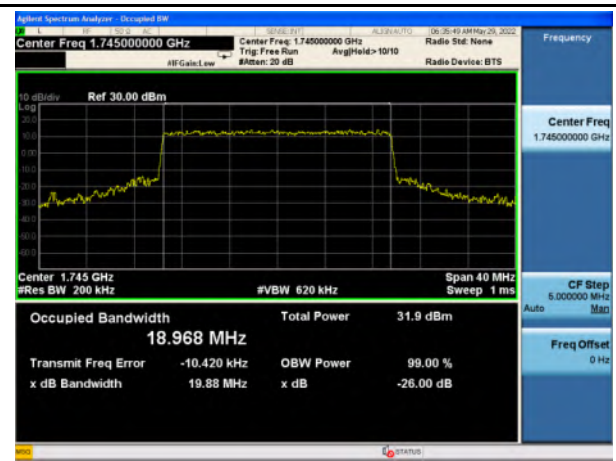

n66_64QAM_15M_Mid_Full RB Config

n66_256QAM_15M_Mid_Full RB Config

n66_Pi/2 BPSK_20M_Mid_Full RB Config

n66_QPSK_20M_Mid_Full RB Config

n66_16QAM_20M_Mid_Full RB Config

n66_64QAM_20M_Mid_Full RB Config

n66_256QAM_20M_Mid_Full RB Config