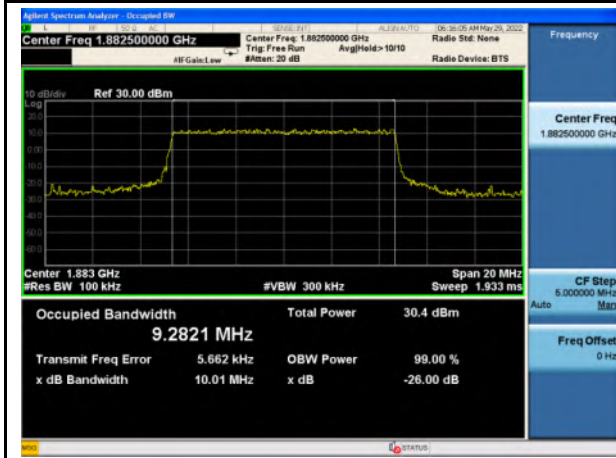

WAP-22021511-LC-FCC-IC-5G NR Appendix - B - Occupied Bandwidth Test Plots

n2_Pi/2 BPSK_5M_Mid_Full RB Config

n2_QPSK_5M_Mid_Full RB Config

n2_16QAM_5M_Mid_Full RB Config

n2_64QAM_5M_Mid_Full RB Config

n2_256QAM_5M_Mid_Full RB Config