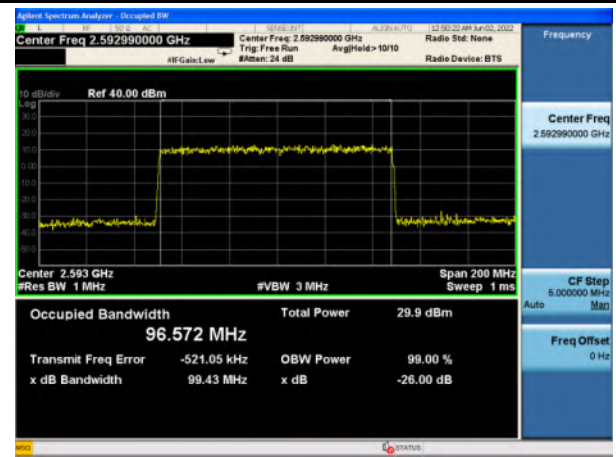

n41_64QAM_80M_Mid_Full RB Config

n41_256QAM_80M_Mid_Full RB Config

n41_Pi/2 BPSK_100M_Mid_Full RB Config

n41_QPSK_100M_Mid_Full RB Config

n41_16QAM_100M_Mid_Full RB Config

n41_64QAM_100M_Mid_Full RB Config