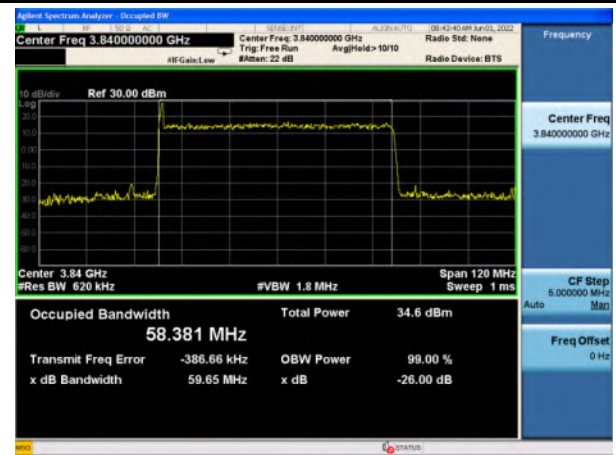

n77_High Band_64QAM_60M_Mid_Full RB Config