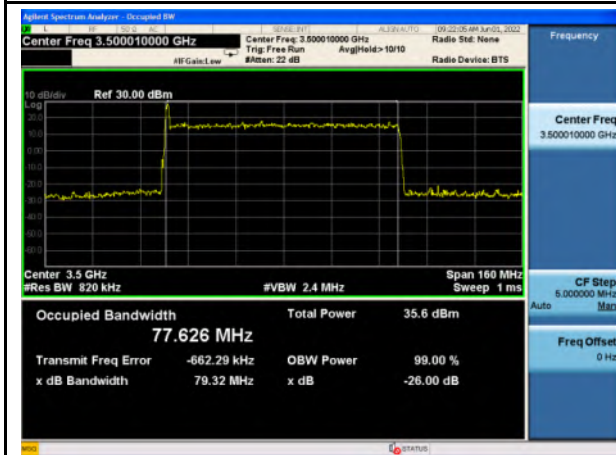

n77_Low Band_256QAM_80M_Mid_Full RB Config