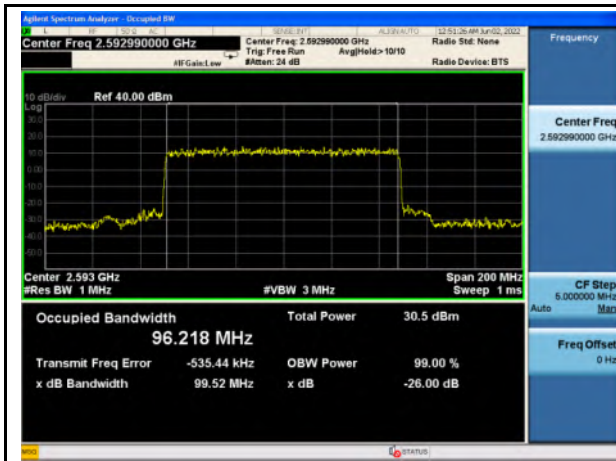

n41_Pi/2 BPSK_100M_Mid_Full RB Config