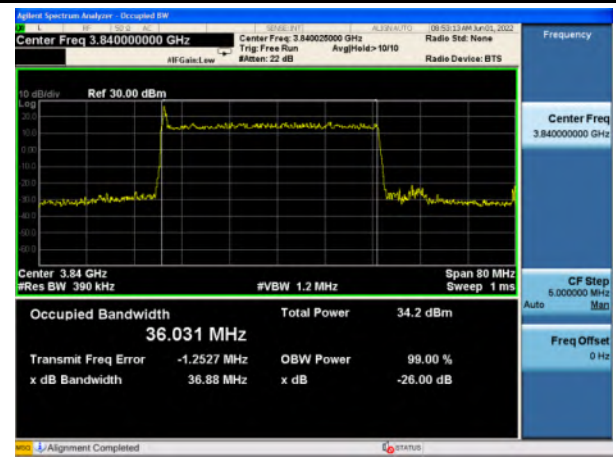

n77_High Band_64QAM_40M_Mid_Full RB Config