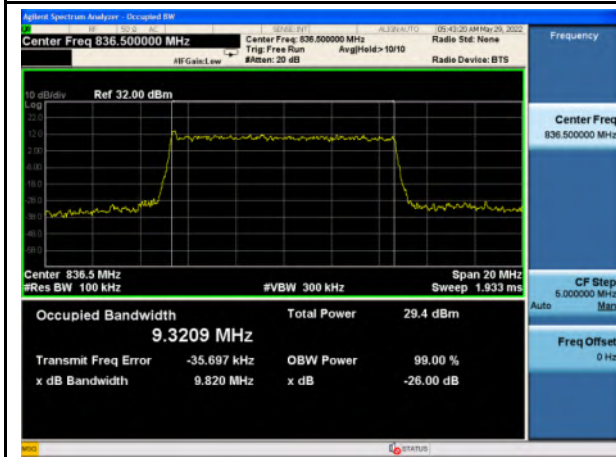

n5_256QAM_10M_Mid_Full RB Config