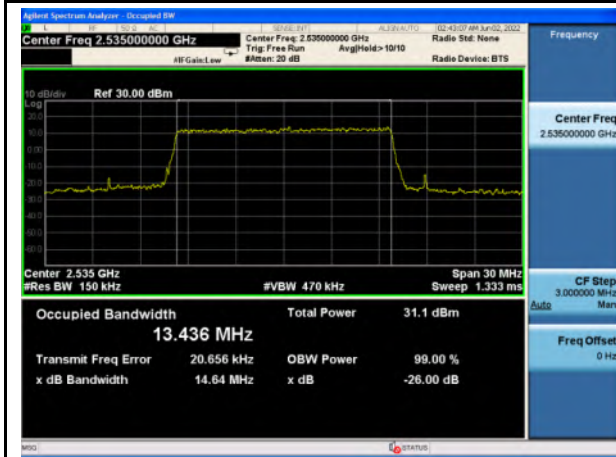

n7_16QAM_10M_Mid_Full RB Config

n7_64QAM_10M_Mid_Full RB Config

n7_256QAM_10M_Mid_Full RB Config

n7_Pi/2 BPSK_15M_Mid_Full RB Config

n7_QPSK_15M_Mid_Full RB Config

n7_16QAM_15M_Mid_Full RB Config

n7_64QAM_15M_Mid_Full RB Config