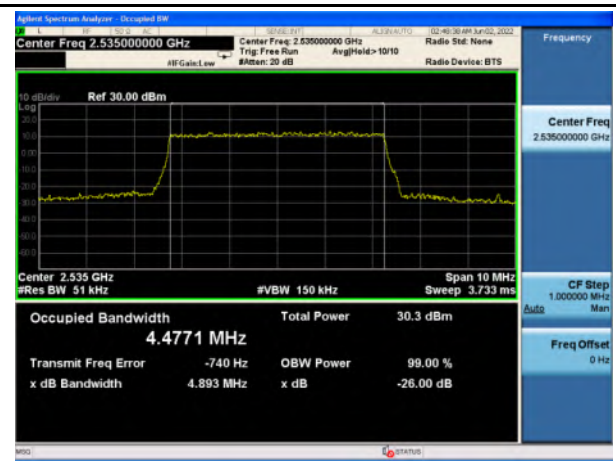

n7_QPSK_5M_Mid_Full RB Config