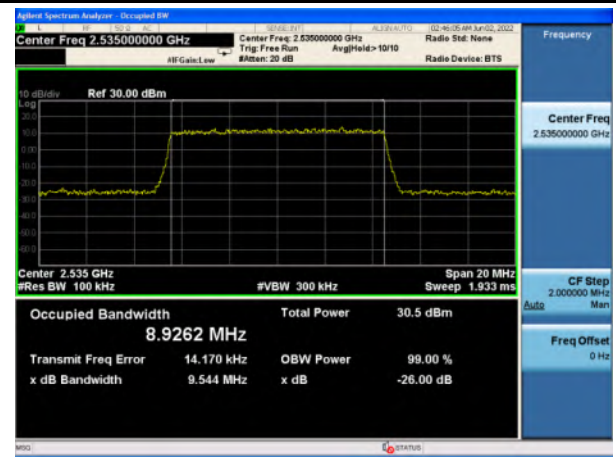

n7_64QAM_10M_Mid_Full RB Config