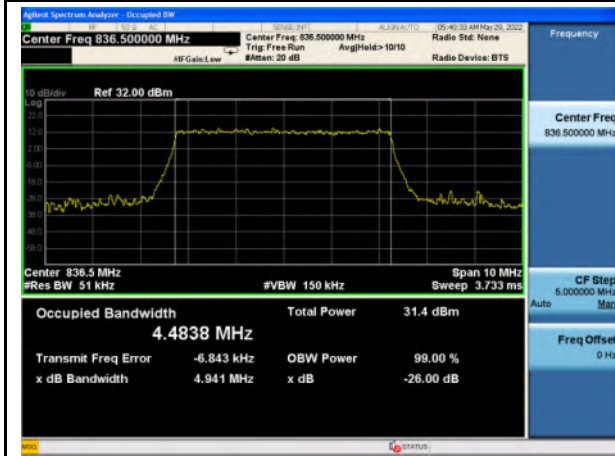

n2_256QAM_20M_Mid_Full RB Config

n5_Pi/2 BPSK_5M_Mid_Full RB Config

n5_QPSK_5M_Mid_Full RB Config

n5_16QAM_5M_Mid_Full RB Config

n5_64QAM_5M_Mid_Full RB Config

n5_256QAM_5M_Mid_Full RB Config

n5_Pi/2 BPSK_10M_Mid_Full RB Config