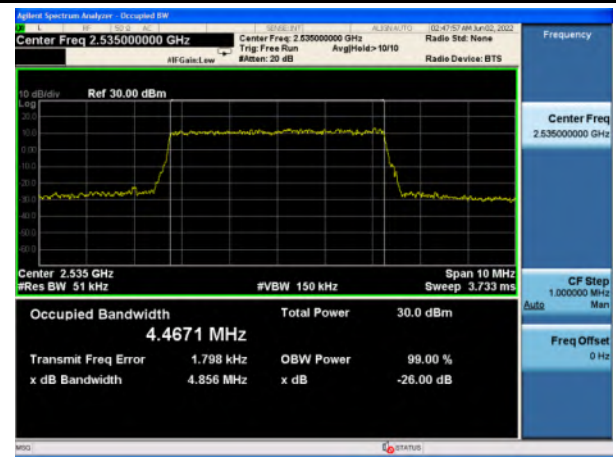

n7_64QAM_5M_Mid_Full RB Config