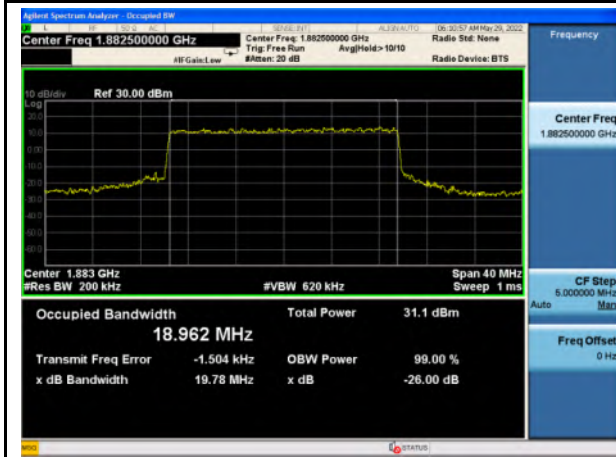

n2_16QAM_15M_Mid_Full RB Config

n2_64QAM_15M_Mid_Full RB Config

n2_256QAM_15M_Mid_Full RB Config

n2_Pi/2 BPSK_20M_Mid_Full RB Config

n2_QPSK_20M_Mid_Full RB Config

n2_16QAM_20M_Mid_Full RB Config

n2_64QAM_20M_Mid_Full RB Config