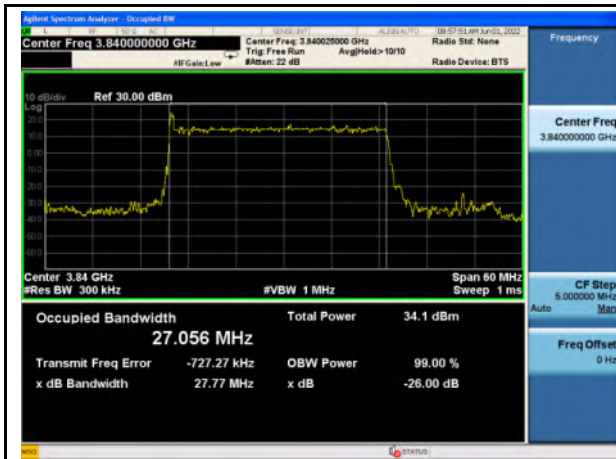

n77_High Band_QPSK_20M_Mid_Full RB Config

n77_High Band_16QAM_20M_Mid_Full RB Config

n77_High Band_64QAM_20M_Mid_Full RB Config

n77_High Band_256QAM_20M_Mid_Full RB Config

n77_High Band_Pi/2 BPSK_30M_Mid_Full RB Config