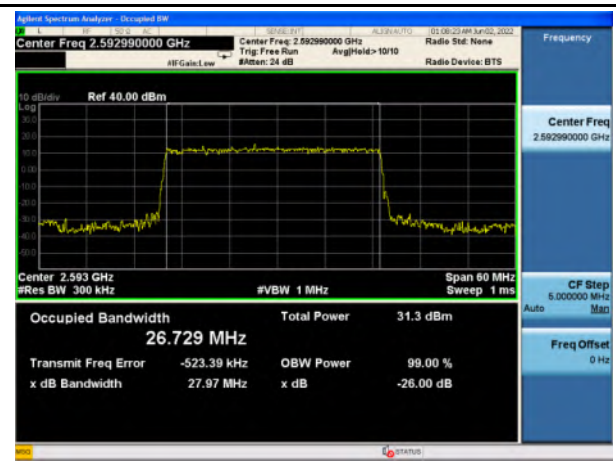

n41_QPSK_20M_Mid_Full RB Config

n41_16QAM_20M_Mid_Full RB Config

n41_64QAM_20M_Mid_Full RB Config

n41_256QAM_20M_Mid_Full RB Config

n41_Pi/2 BPSK_30M_Mid_Full RB Config

n41_QPSK_30M_Mid_Full RB Config

n41_16QAM_30M_Mid_Full RB Config