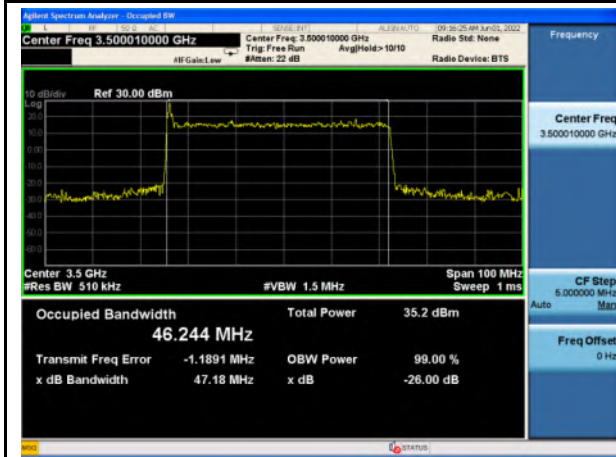

n77_Low Band_16QAM_50M_Mid_Full RB Config