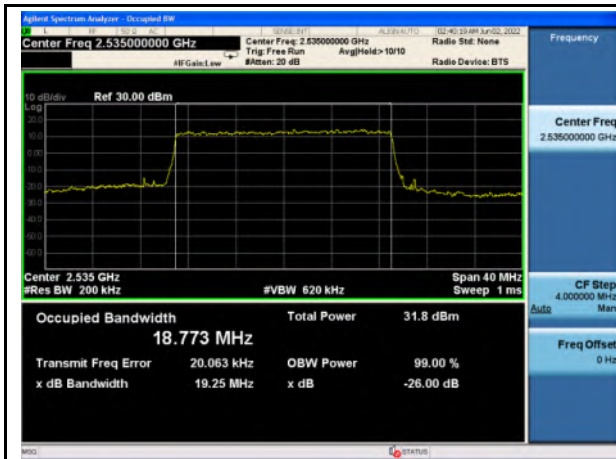

n7_Pi/2 BPSK_20M_Mid_Full RB Config