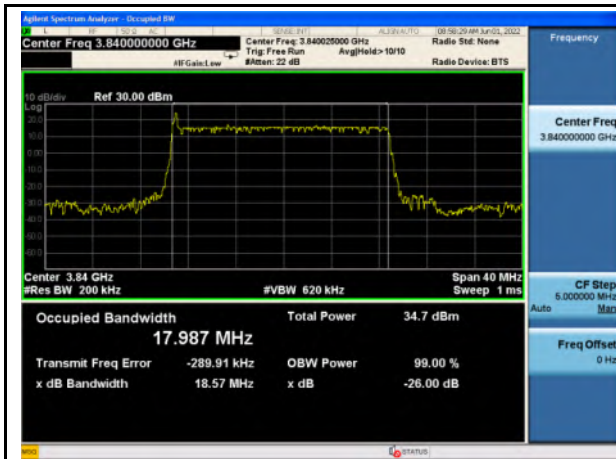

n77_Low Band_QPSK_100M_Mid_Full RB Config

n77_Low Band_16QAM_100M_Mid_Full RB Config

n77_Low Band_64QAM_100M_Mid_Full RB Config

n77_Low Band_256QAM_100M_Mid_Full RB Config

n77_High Band_Pi/2 BPSK_20M_Mid_Full RB Config