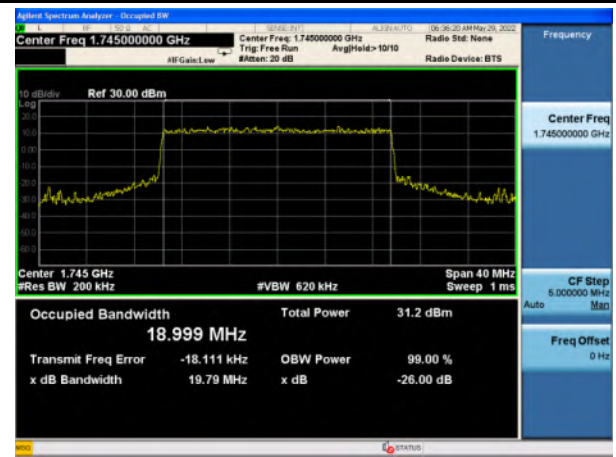

n66_64QAM_15M_Mid_Full RB Config

n66_256QAM_15M_Mid_Full RB Config

n66_Pi/2 BPSK_20M_Mid_Full RB Config

n66_QPSK_20M_Mid_Full RB Config

n66_16QAM_20M_Mid_Full RB Config

n66_64QAM_20M_Mid_Full RB Config

n66_256QAM_20M_Mid_Full RB Config