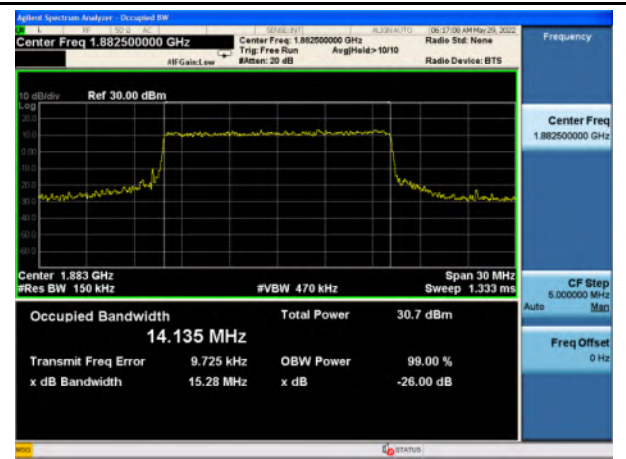

n2_Pi/2 BPSK_10M_Mid_Full RB Config

n2_QPSK_10M_Mid_Full RB Config

n2_16QAM_10M_Mid_Full RB Config

n2_64QAM_10M_Mid_Full RB Config

n2_256QAM_10M_Mid_Full RB Config

n2_Pi/2 BPSK_15M_Mid_Full RB Config

n2_QPSK_15M_Mid_Full RB Config