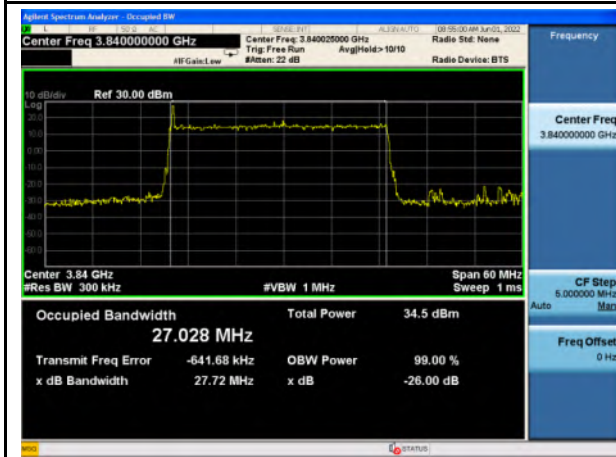

n77_High Band_256QAM_30M_Mid_Full RB Config