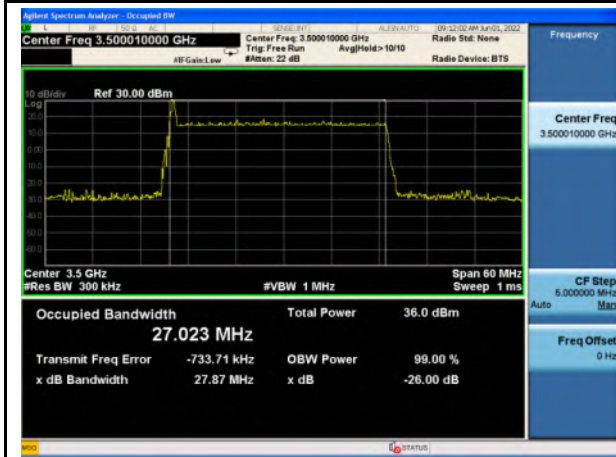

n77_Low Band_16QAM_30M_Mid_Full RB Config