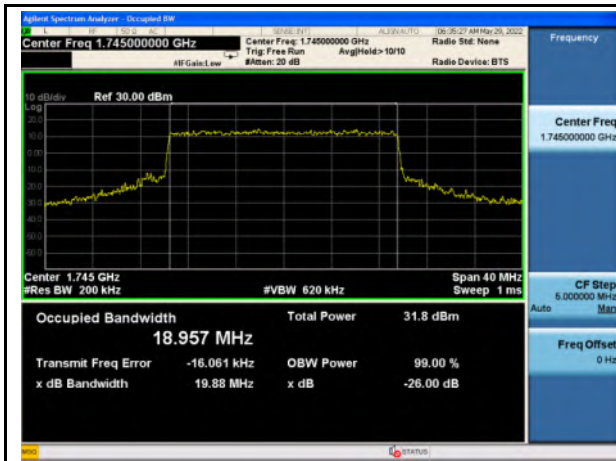

n66_Pi/2 BPSK_20M_Mid_Full RB Config