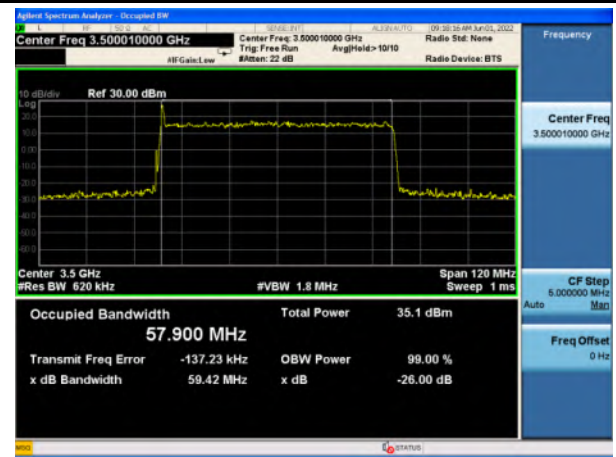

n77_Low Band_64QAM_60M_Mid_Full RB Config