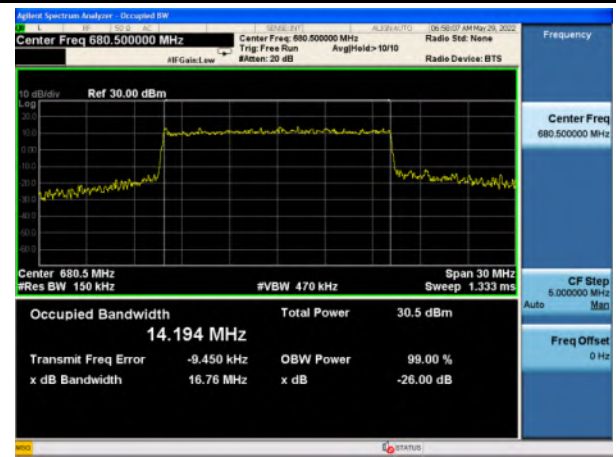

n71_16QAM_10M_Mid_Full RB Config

n71_64QAM_10M_Mid_Full RB Config

n71_256QAM_10M_Mid_Full RB Config

n71_Pi/2 BPSK_15M_Mid_Full RB Config

n71_QPSK_15M_Mid_Full RB Config

n71_16QAM_15M_Mid_Full RB Config

n71_64QAM_15M_Mid_Full RB Config