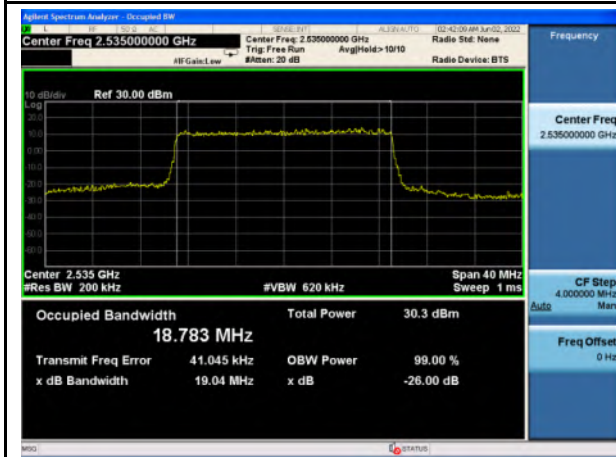

n7_256QAM_15M_Mid_Full RB Config

n7_Pi/2 BPSK_20M_Mid_Full RB Config

n7_QPSK_20M_Mid_Full RB Config

n7_16QAM_20M_Mid_Full RB Config

n7_64QAM_20M_Mid_Full RB Config

n7_256QAM_20M_Mid_Full RB Config

n41_Pi/2 BPSK_20M_Mid_Full RB Config