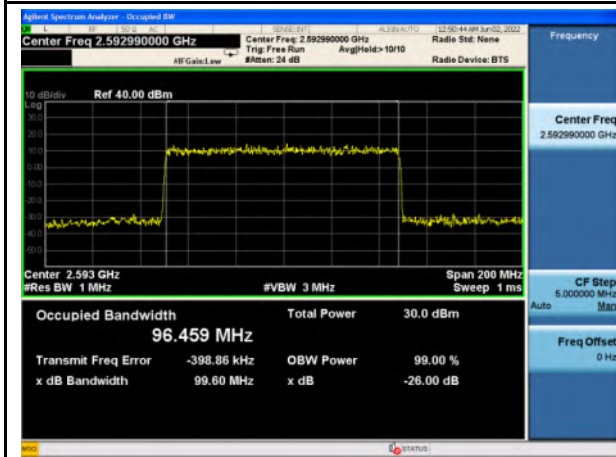

n41_64QAM_80M_Mid_Full RB Config

n41_256QAM_80M_Mid_Full RB Config

n41_Pi/2 BPSK_100M_Mid_Full RB Config

n41_QPSK_100M_Mid_Full RB Config

n41_16QAM_100M_Mid_Full RB Config

n41_64QAM_100M_Mid_Full RB Config