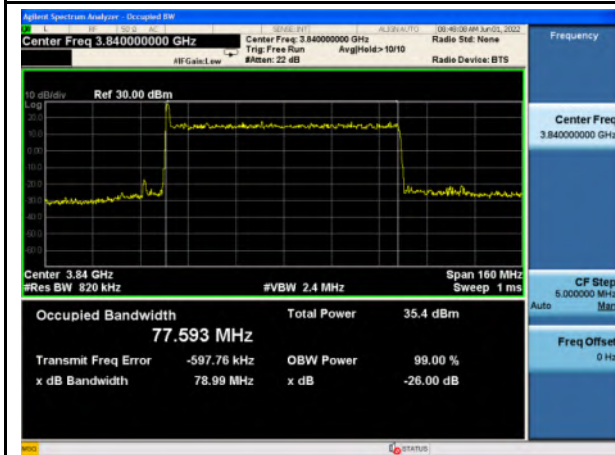

n77_High Band_256QAM_80M_Mid_Full RB Config