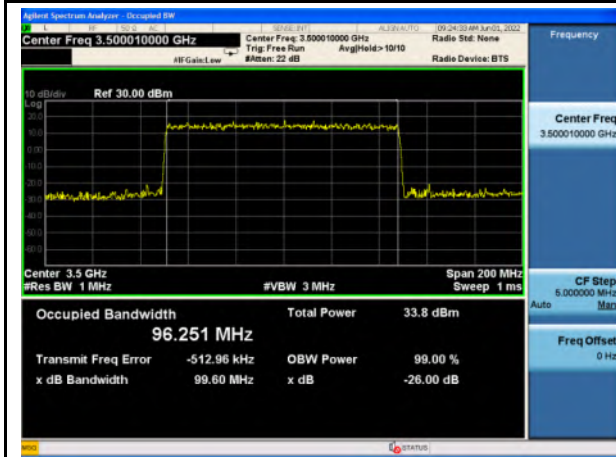

n77_Low Band_16QAM_100M_Mid_Full RB Config