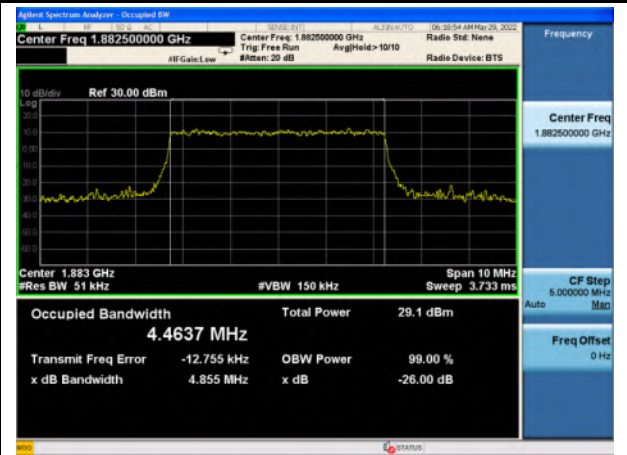

WAP-22021511-LC-FCC-IC-5G NR Appendix - B - Occupied Bandwidth Test Plots

n2_Pi/2 BPSK_5M_Mid_Full RB Config

n2_QPSK_5M_Mid_Full RB Config

n2_16QAM_5M_Mid_Full RB Config

n2_64QAM_5M_Mid_Full RB Config

n2_256QAM_5M_Mid_Full RB Config