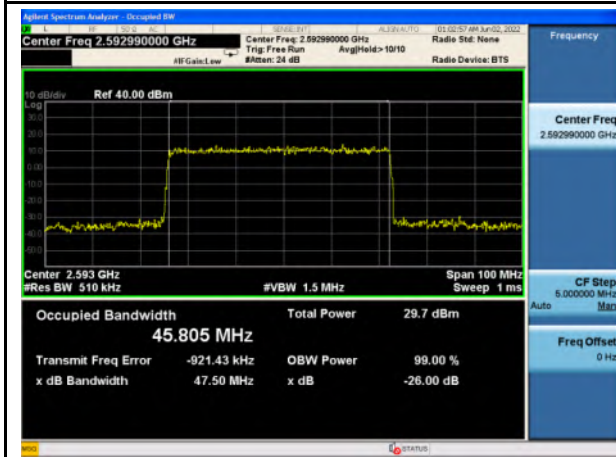

n41_Pi/2 BPSK_50M_Mid_Full RB Config

n41_QPSK_50M_Mid_Full RB Config

n41_16QAM_50M_Mid_Full RB Config

n41_64QAM_50M_Mid_Full RB Config

n41_256QAM_50M_Mid_Full RB Config

n41_Pi/2 BPSK_60M_Mid_Full RB Config