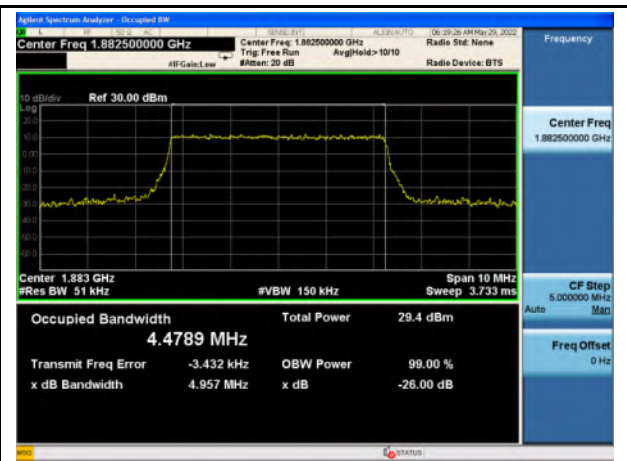

WAP-22021511-LC-FCC-IC-5G NR Appendix - B - Occupied Bandwidth Test Plots

n2_Pi/2 BPSK_5M_Mid_Full RB Config

n2_QPSK_5M_Mid_Full RB Config

n2_16QAM_5M_Mid_Full RB Config

n2_64QAM_5M_Mid_Full RB Config

n2_256QAM_5M_Mid_Full RB Config