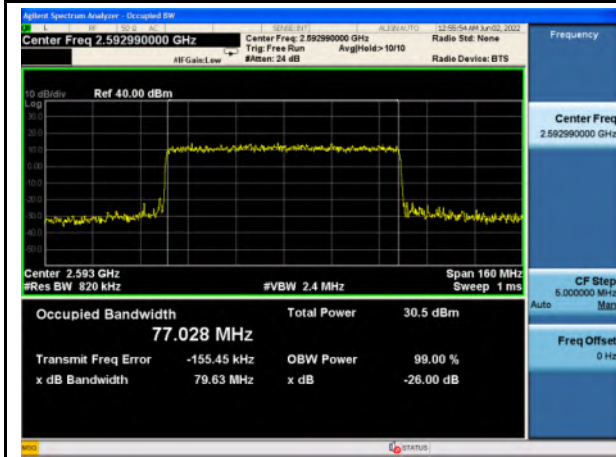

n41_QPSK_60M_Mid_Full RB Config

n41_16QAM_60M_Mid_Full RB Config

n41_64QAM_60M_Mid_Full RB Config

n41_256QAM_60M_Mid_Full RB Config

n41_Pi/2 BPSK_80M_Mid_Full RB Config

n41_QPSK_80M_Mid_Full RB Config

n41_16QAM_80M_Mid_Full RB Config