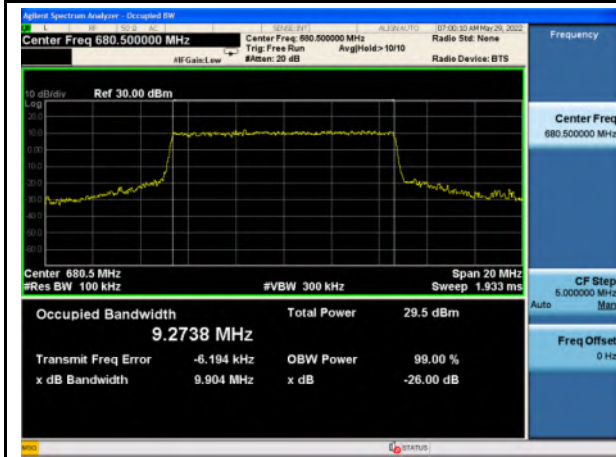

n71_Pi/2 BPSK_5M_Mid_Full RB Config

n71_QPSK_5M_Mid_Full RB Config

n71_16QAM_5M_Mid_Full RB Config

n71_64QAM_5M_Mid_Full RB Config

n71_256QAM_5M_Mid_Full RB Config

n71_Pi/2 BPSK_10M_Mid_Full RB Config

n71_QPSK_10M_Mid_Full RB Config