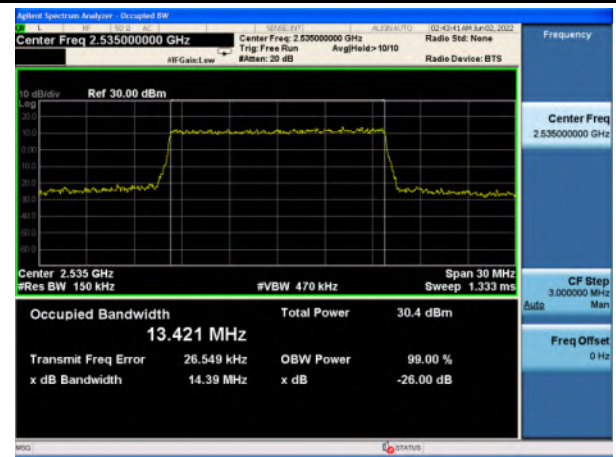

n7_16QAM_10M_Mid_Full RB Config

n7_64QAM_10M_Mid_Full RB Config

n7_256QAM_10M_Mid_Full RB Config

n7_Pi/2 BPSK_15M_Mid_Full RB Config

n7_QPSK_15M_Mid_Full RB Config

n7_16QAM_15M_Mid_Full RB Config

n7_64QAM_15M_Mid_Full RB Config