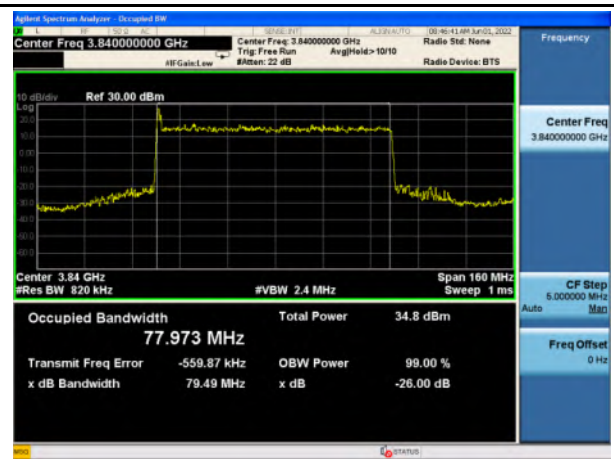

n77_High Band_QPSK_60M_Mid_Full RB Config

n77_High Band_16QAM_60M_Mid_Full RB Config

n77_High Band_64QAM_60M_Mid_Full RB Config

n77_High Band_256QAM_60M_Mid_Full RB Config

n77_High Band_Pi/2 BPSK_80M_Mid_Full RB Config