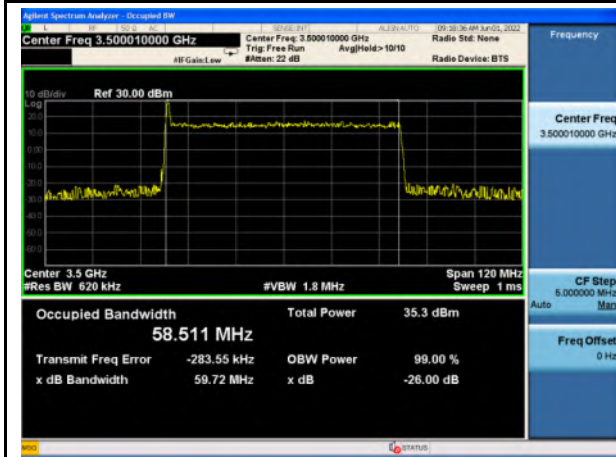

n77_Low Band_16QAM_60M_Mid_Full RB Config