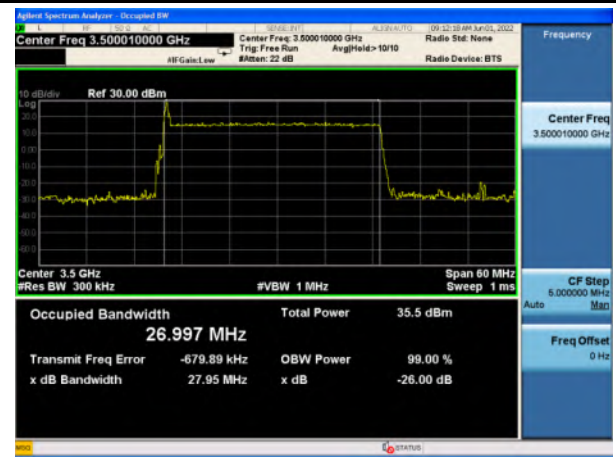

n77_Low Band_64QAM_30M_Mid_Full RB Config