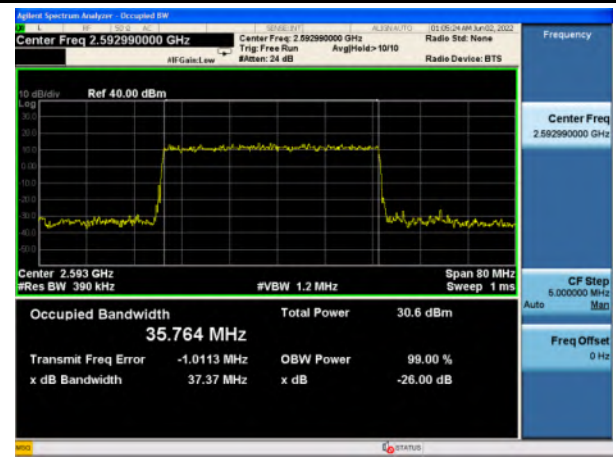

n41_64QAM_30M_Mid_Full RB Config

n41_256QAM_30M_Mid_Full RB Config

n41_Pi/2 BPSK_40M_Mid_Full RB Config

n41_QPSK_40M_Mid_Full RB Config

n41_16QAM_40M_Mid_Full RB Config

n41_64QAM_40M_Mid_Full RB Config

n41_256QAM_40M_Mid_Full RB Config