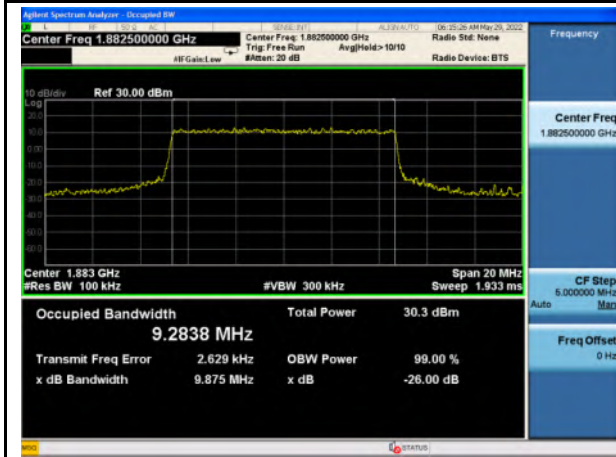

n2_16QAM_10M_Mid_Full RB Config