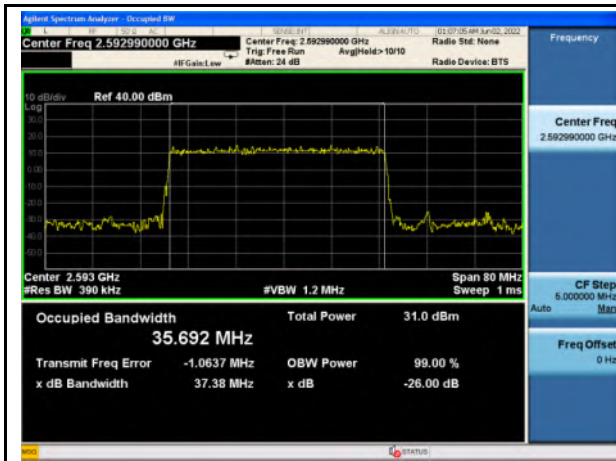

n41_Pi/2 BPSK_40M_Mid_Full RB Config