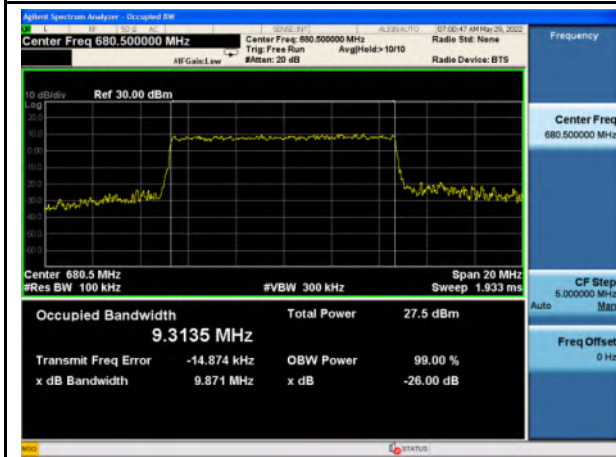

n71_256QAM_10M_Mid_Full RB Config