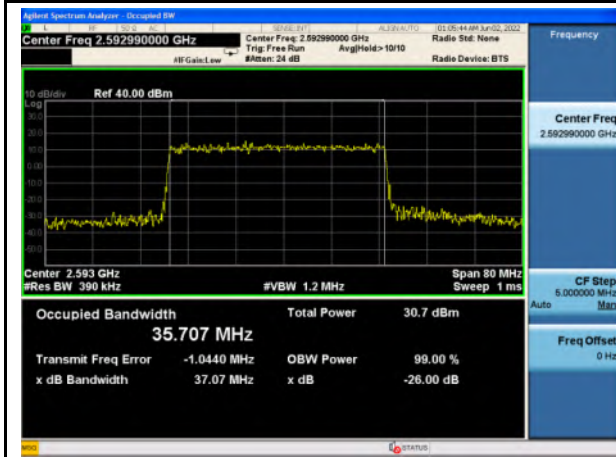

n41_16QAM_40M_Mid_Full RB Config