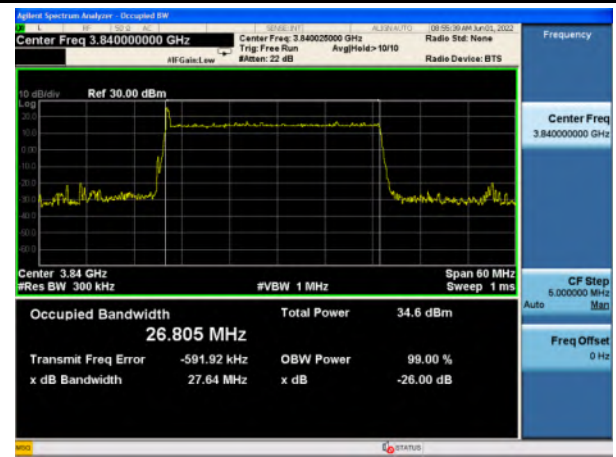

n77_High Band_64QAM_30M_Mid_Full RB Config