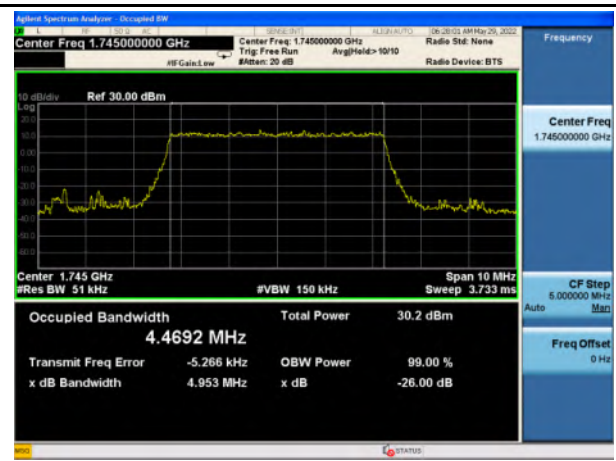

n66_QPSK_5M_Mid_Full RB Config