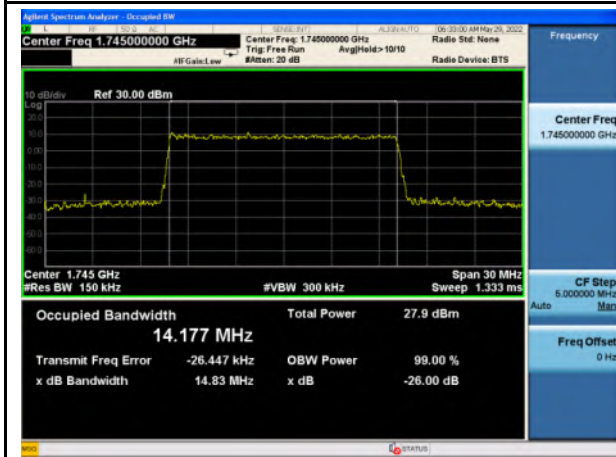

n66_256QAM_15M_Mid_Full RB Config