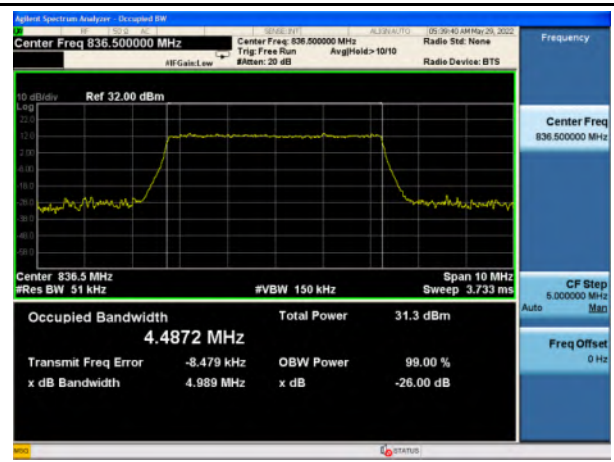

n5_QPSK_5M_Mid_Full RB Config