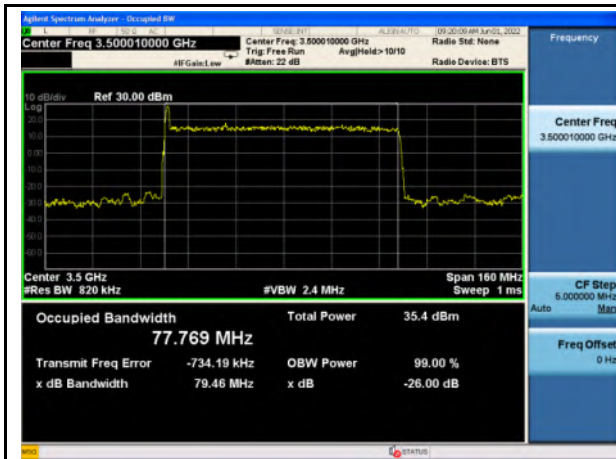

n77_Low Band_QPSK_60M_Mid_Full RB Config

n77_Low Band_16QAM_60M_Mid_Full RB Config

n77_Low Band_64QAM_60M_Mid_Full RB Config

n77_Low Band_256QAM_60M_Mid_Full RB Config

n77_Low Band_Pi/2 BPSK_80M_Mid_Full RB Config