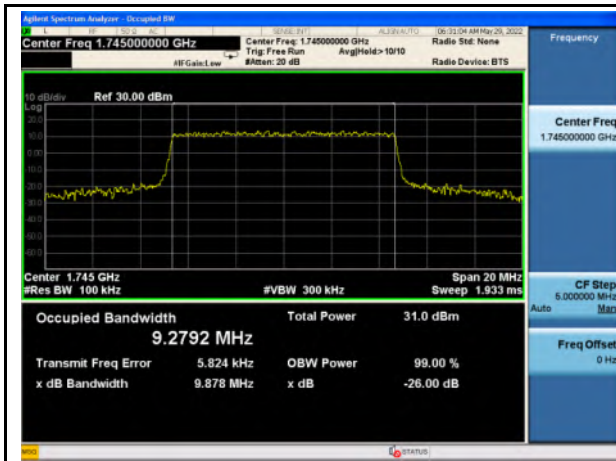

n41_256QAM_100M_Mid_Full RB Config

n66_Pi/2 BPSK_5M_Mid_Full RB Config

n66_QPSK_5M_Mid_Full RB Config

n66_16QAM_5M_Mid_Full RB Config

n66_64QAM_5M_Mid_Full RB Config

n66_256QAM_5M_Mid_Full RB Config

n66_Pi/2 BPSK_10M_Mid_Full RB Config