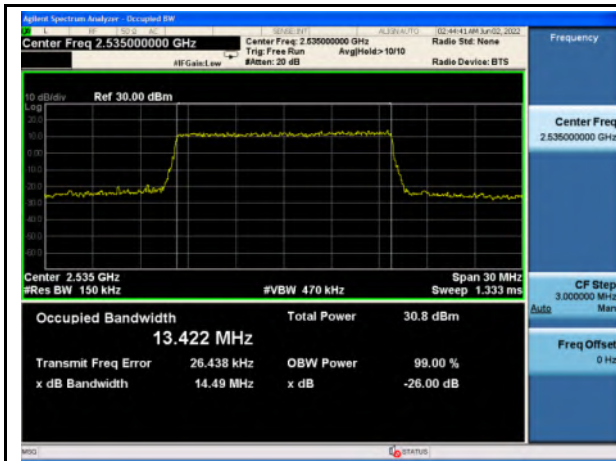

n7_Pi/2 BPSK_15M_Mid_Full RB Config