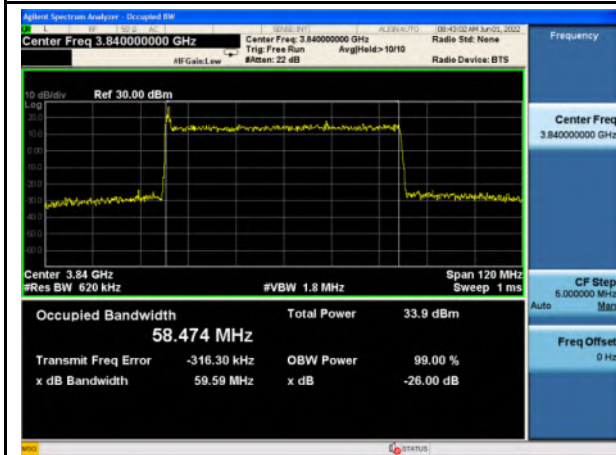

n77_High Band_256QAM_60M_Mid_Full RB Config