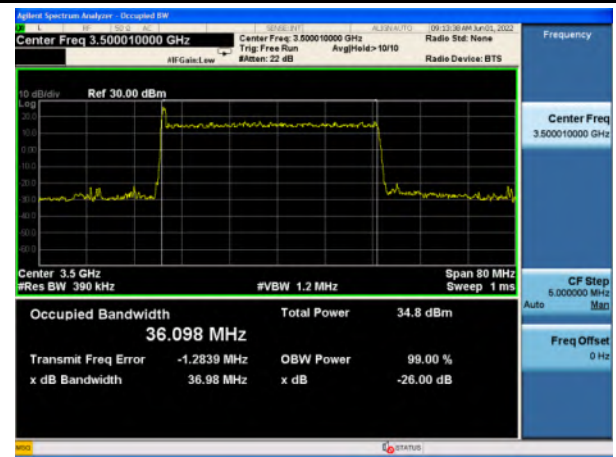

n77_Low Band_64QAM_40M_Mid_Full RB Config