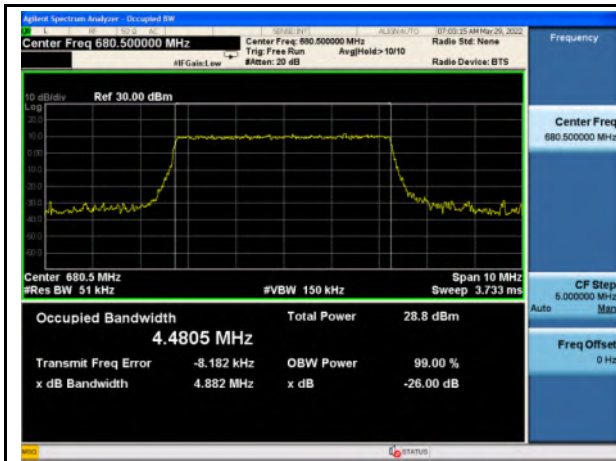

n66_64QAM_15M_Mid_Full RB Config

n66_256QAM_15M_Mid_Full RB Config

n66_Pi/2 BPSK_20M_Mid_Full RB Config

n66_QPSK_20M_Mid_Full RB Config

n66_16QAM_20M_Mid_Full RB Config

n66_64QAM_20M_Mid_Full RB Config

n66_256QAM_20M_Mid_Full RB Config