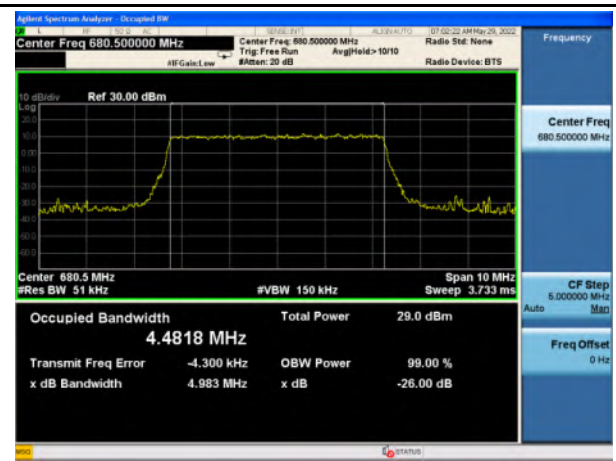

n71_QPSK_5M_Mid_Full RB Config