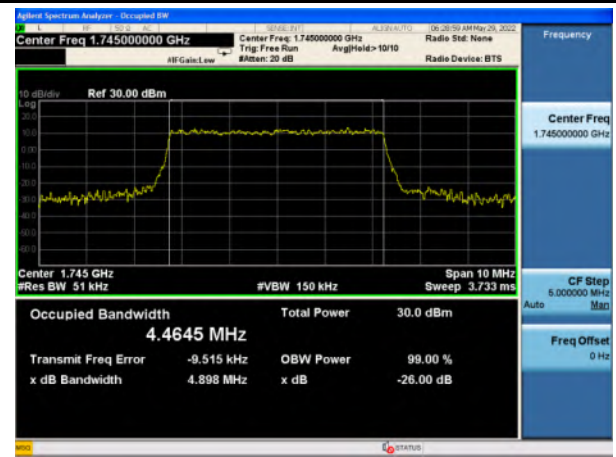

n41_256QAM_100M_Mid_Full RB Config

n66_Pi/2 BPSK_5M_Mid_Full RB Config

n66_QPSK_5M_Mid_Full RB Config

n66_16QAM_5M_Mid_Full RB Config

n66_64QAM_5M_Mid_Full RB Config

n66_256QAM_5M_Mid_Full RB Config

n66_Pi/2 BPSK_10M_Mid_Full RB Config