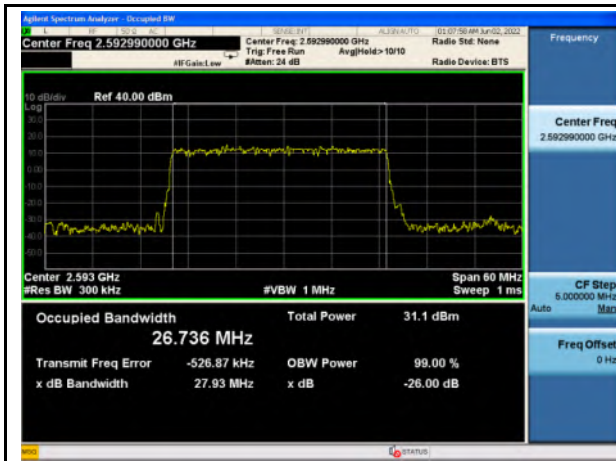

n41_QPSK_20M_Mid_Full RB Config

n41_16QAM_20M_Mid_Full RB Config

n41_64QAM_20M_Mid_Full RB Config

n41_256QAM_20M_Mid_Full RB Config

n41_Pi/2 BPSK_30M_Mid_Full RB Config

n41_QPSK_30M_Mid_Full RB Config

n41_16QAM_30M_Mid_Full RB Config