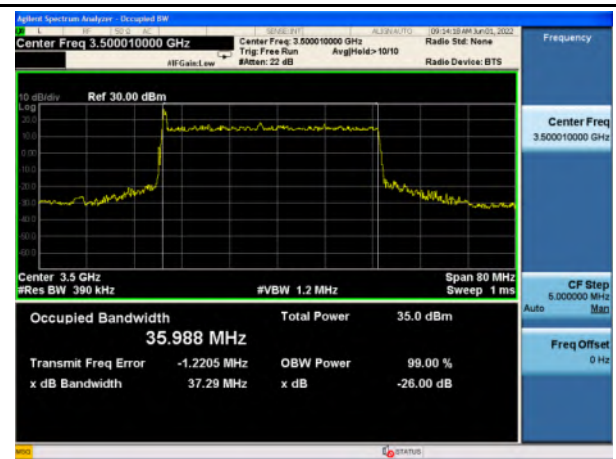

n77_Low Band_QPSK_30M_Mid_Full RB Config

n77_Low Band_16QAM_30M_Mid_Full RB Config

n77_Low Band_64QAM_30M_Mid_Full RB Config

n77_Low Band_256QAM_30M_Mid_Full RB Config

n77_Low Band_Pi/2 BPSK_40M_Mid_Full RB Config