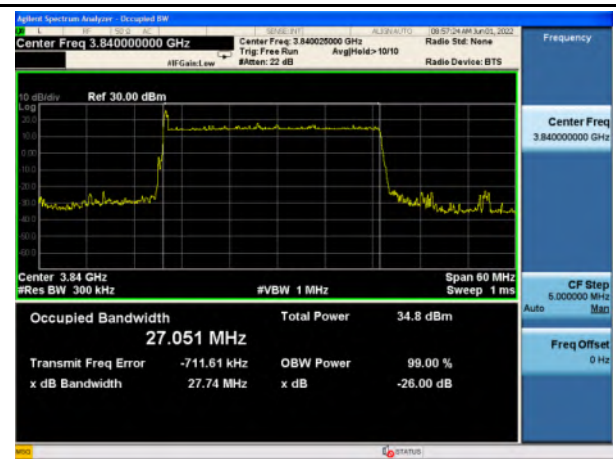

n77_High Band_QPSK_20M_Mid_Full RB Config

n77_High Band_16QAM_20M_Mid_Full RB Config

n77_High Band_64QAM_20M_Mid_Full RB Config

n77_High Band_256QAM_20M_Mid_Full RB Config

n77_High Band_Pi/2 BPSK_30M_Mid_Full RB Config