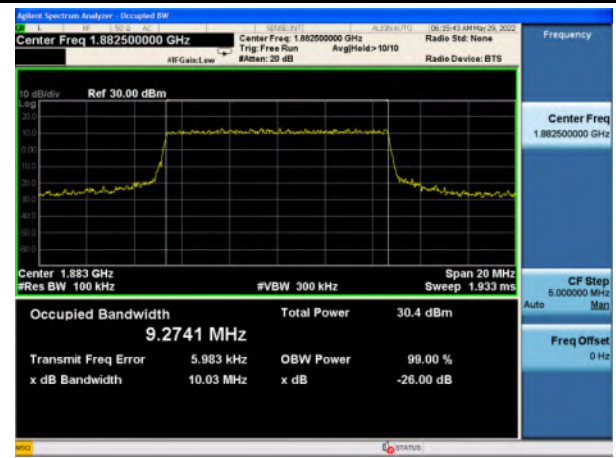

n2_QPSK_10M_Mid_Full RB Config