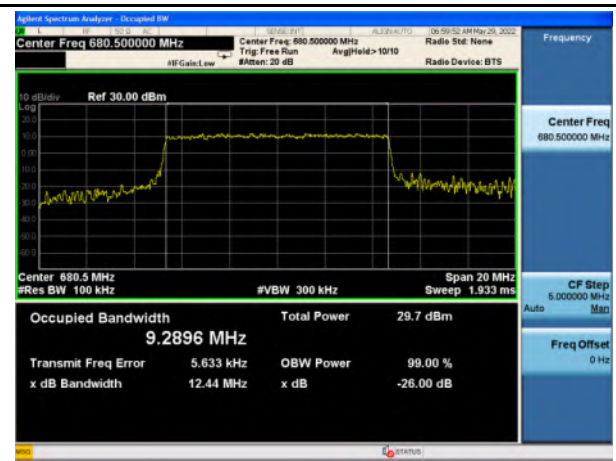

n71_Pi/2 BPSK_5M_Mid_Full RB Config

n71_QPSK_5M_Mid_Full RB Config

n71_16QAM_5M_Mid_Full RB Config

n71_64QAM_5M_Mid_Full RB Config

n71_256QAM_5M_Mid_Full RB Config

n71_Pi/2 BPSK_10M_Mid_Full RB Config

n71_QPSK_10M_Mid_Full RB Config