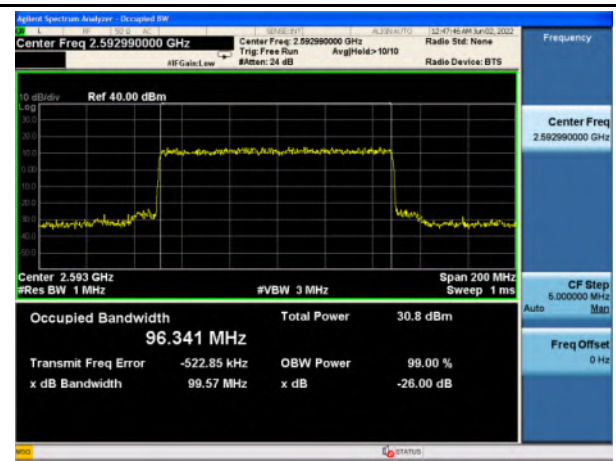

n41_64QAM_80M_Mid_Full RB Config

n41_256QAM_80M_Mid_Full RB Config

n41_Pi/2 BPSK_100M_Mid_Full RB Config

n41_QPSK_100M_Mid_Full RB Config

n41_16QAM_100M_Mid_Full RB Config

n41_64QAM_100M_Mid_Full RB Config