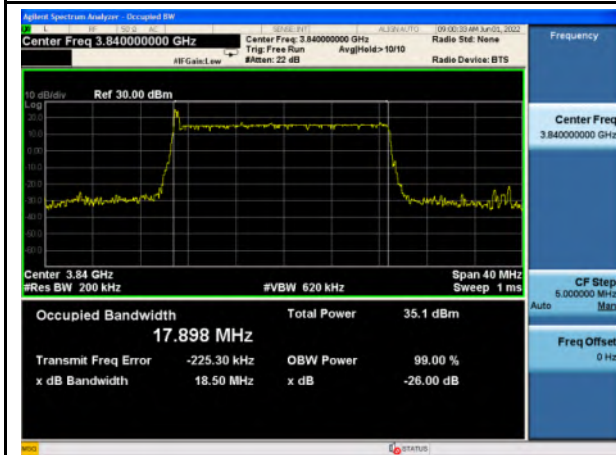

n77_High Band_256QAM_20M_Mid_Full RB Config