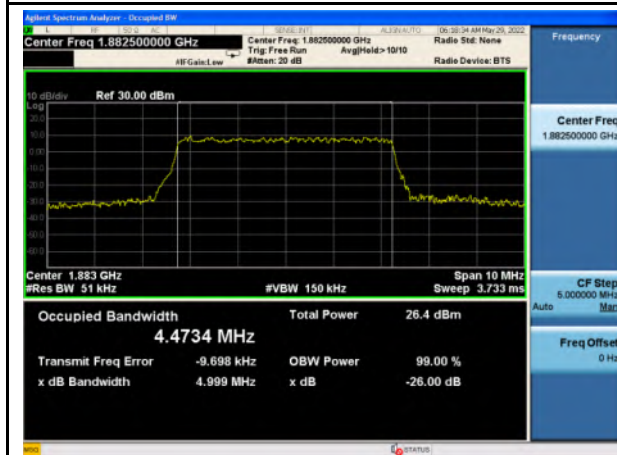

WAP-22021511-LC-FCC-IC-5G NR Appendix - B - Occupied Bandwidth Test Plots

n2_Pi/2 BPSK_5M_Mid_Full RB Config

n2_QPSK_5M_Mid_Full RB Config

n2_16QAM_5M_Mid_Full RB Config

n2_64QAM_5M_Mid_Full RB Config

n2_256QAM_5M_Mid_Full RB Config