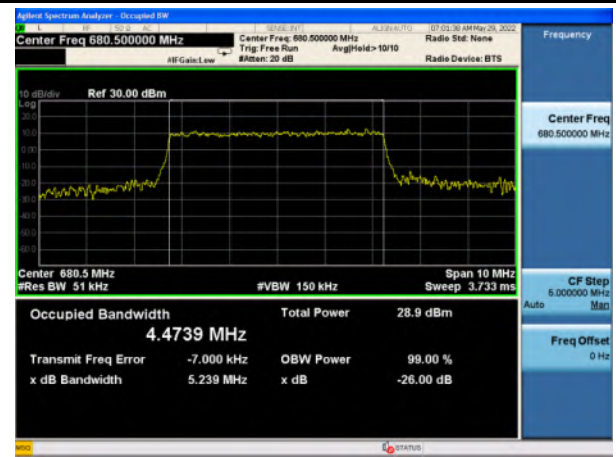

n71_64QAM_5M_Mid_Full RB Config