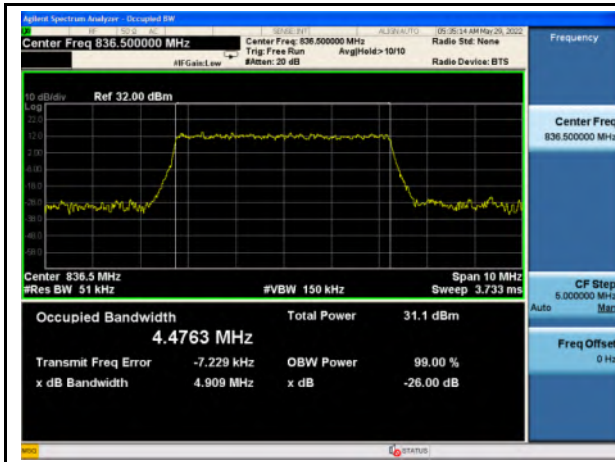

n5_Pi/2 BPSK_5M_Mid_Full RB Config