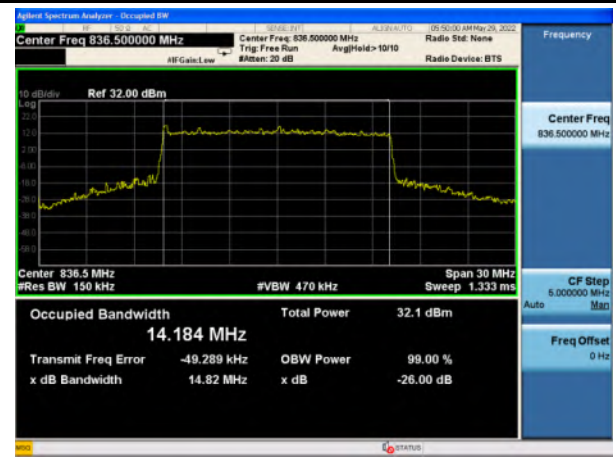

n5_QPSK_10M_Mid_Full RB Config

n5_16QAM_10M_Mid_Full RB Config

n5_64QAM_10M_Mid_Full RB Config

n5_256QAM_10M_Mid_Full RB Config

n5_Pi/2 BPSK_15M_Mid_Full RB Config

n5_QPSK_15M_Mid_Full RB Config

n5_16QAM_15M_Mid_Full RB Config