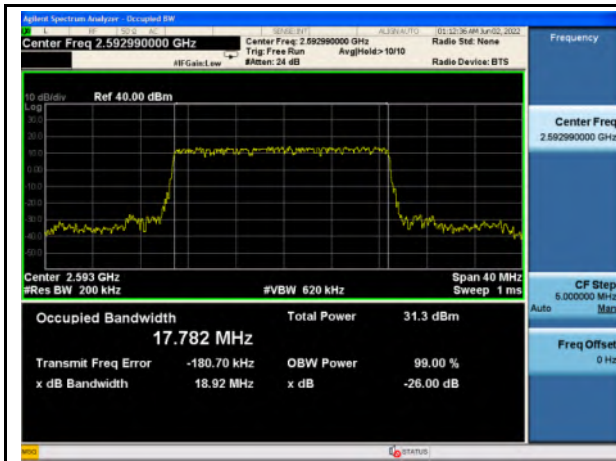

n7_256QAM_15M_Mid_Full RB Config

n7_Pi/2 BPSK_20M_Mid_Full RB Config

n7_QPSK_20M_Mid_Full RB Config

n7_16QAM_20M_Mid_Full RB Config

n7_64QAM_20M_Mid_Full RB Config

n7_256QAM_20M_Mid_Full RB Config

n41_Pi/2 BPSK_20M_Mid_Full RB Config