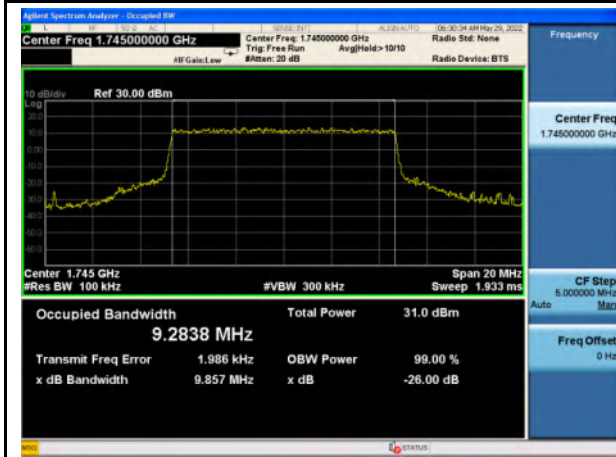

n66_16QAM_10M_Mid_Full RB Config