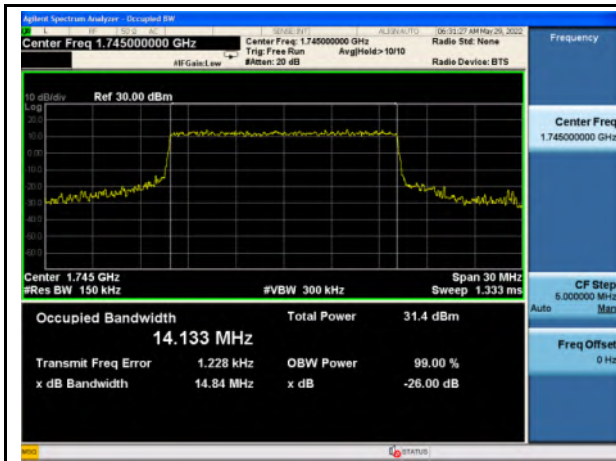

n66_QPSK_10M_Mid_Full RB Config

n66_16QAM_10M_Mid_Full RB Config

n66_64QAM_10M_Mid_Full RB Config

n66_256QAM_10M_Mid_Full RB Config

n66_Pi/2 BPSK_15M_Mid_Full RB Config

n66_QPSK_15M_Mid_Full RB Config

n66_16QAM_15M_Mid_Full RB Config