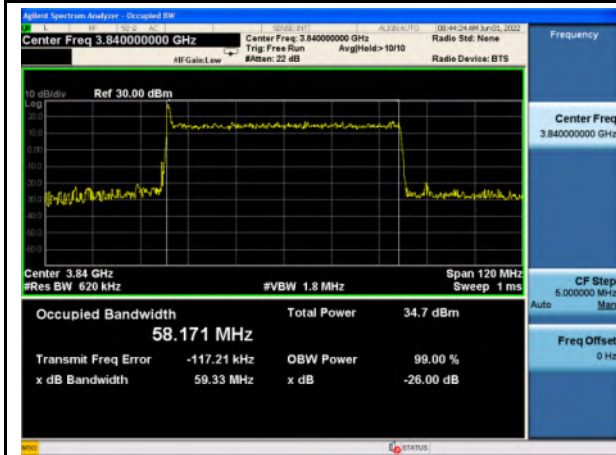

n77_High Band_16QAM_60M_Mid_Full RB Config