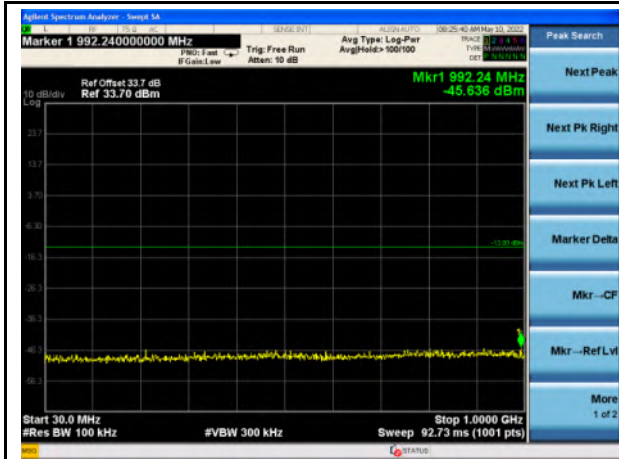

Band 5_QPSK_1.4M - Mid- 1GHz~9GHz

Band 5_QPSK_3M_Mid - 30MHz~1GHz

Band 5_QPSK_3M - Mid- 1GHz~9GHz

Band 5_QPSK_5M_Mid - 30MHz~1GHz

Band 5_QPSK_5M - Mid- 1GHz~9GHz

Band 5_QPSK_10M_Mid - 30MHz~1GHz

Band 5_QPSK_10M - Mid- 1GHz~9GHz