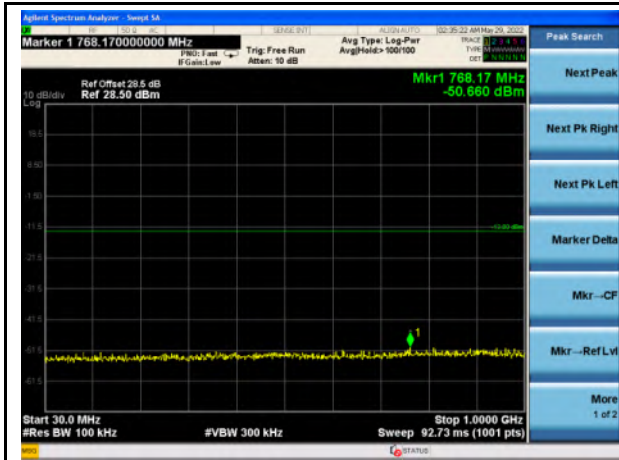

Band 38_QPSK_20M - Mid- 1GHz~26GHz

Band 66_QPSK_1.4M_Mid - 30MHz~1GHz

Band 66_QPSK_1.4M - Mid- 1GHz~18GHz

Band 66_QPSK_3M_Mid - 30MHz~1GHz

Band 66_QPSK_3M - Mid- 1GHz~18GHz

Band 66_QPSK_5M_Mid - 30MHz~1GHz