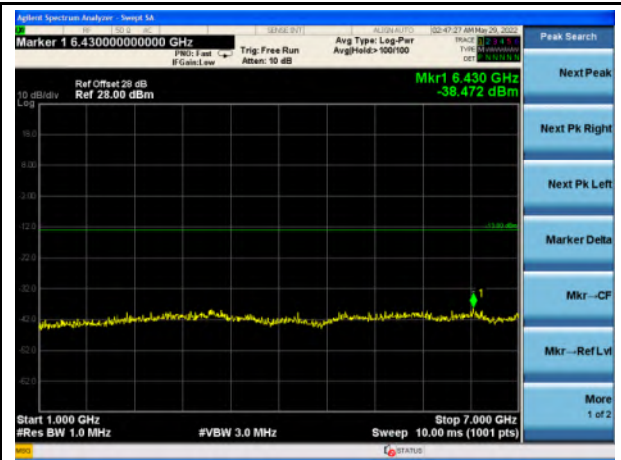

Band 66_QPSK_20M - Mid- 1GHz~18GHz

Band 71_QPSK_5M_Mid - 30MHz~1GHz

Band 71_QPSK_5M - Mid- 1GHz~7GHz

Band 71_QPSK_10M_Mid - 30MHz~1GHz

Band 71_QPSK_10M - Mid- 1GHz~7GHz

Band 71_QPSK_15M_Mid - 30MHz~1GHz

Band 71_QPSK_15M - Mid- 1GHz~7GHz