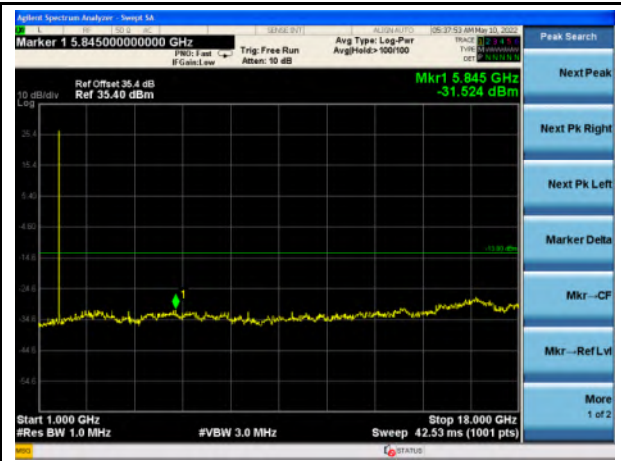

Band 4_QPSK_1.4M - Mid- 1GHz~18GHz