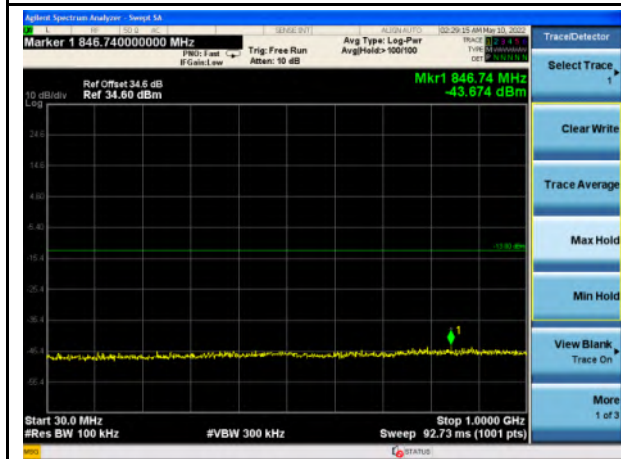

WAP-22021511-LC-FCC-IC-LTE_Appendix – D - Conducted Spurious Emission Test Result

Band 2_QPSK_1.4M_Mid - 30MHz~1GHz

Band 2_QPSK_1.4M - Mid- 1GHz~20GHz

Band 2_QPSK_3M_Mid - 30MHz~1GHz

Band 2_QPSK_3M - Mid- 1GHz~20GHz