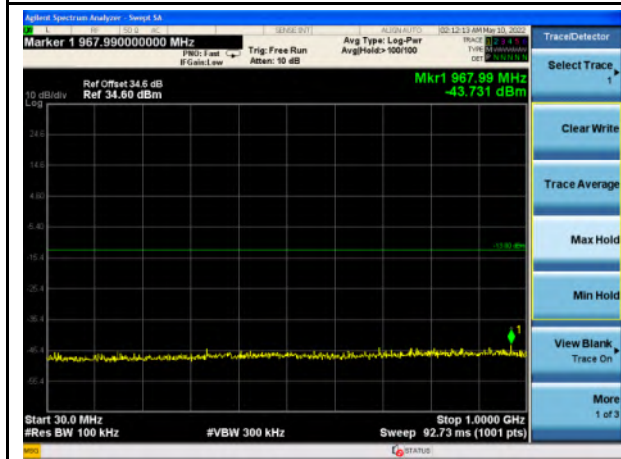

WAP-22021511-LC-FCC-IC-LTE_Appendix – D - Conducted Spurious Emission Test Result

Band 2_QPSK_1.4M_Mid - 30MHz~1GHz

Band 2_QPSK_1.4M - Mid- 1GHz~20GHz

Band 2_QPSK_3M_Mid - 30MHz~1GHz

Band 2_QPSK_3M - Mid- 1GHz~20GHz

Band 2_QPSK_5M_Mid - 30MHz~1GHz

Band 2_QPSK_5M - Mid- 1GHz~20GHz

Band 2_QPSK_10M_Mid - 30MHz~1GHz

Band 2_QPSK_10M - Mid- 1GHz~20GHz

Band 2_QPSK_15M_Mid - 30MHz~1GHz

Band 2_QPSK_15M - Mid- 1GHz~20GHz

Band 2_QPSK_20M_Mid - 30MHz~1GHz