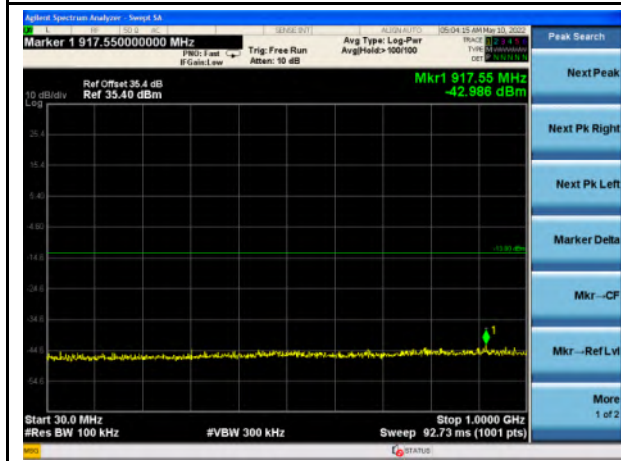

Band 4_QPSK_3M_Mid - 30MHz~1GHz