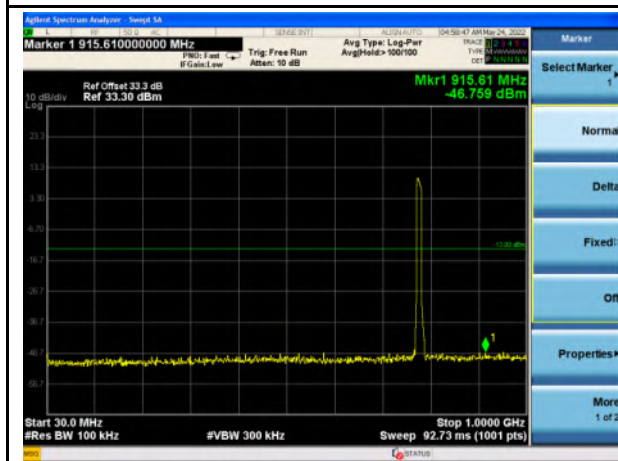

Band 13_QPSK_10M_Mid - 30MHz~1GHz