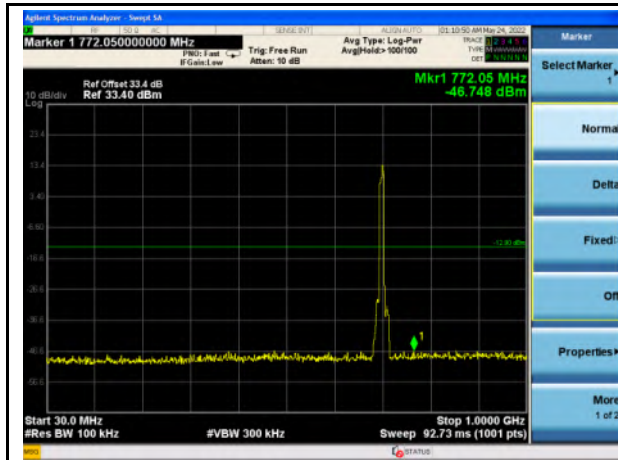

Band 12_QPSK_10M_Mid - 30MHz~1GHz