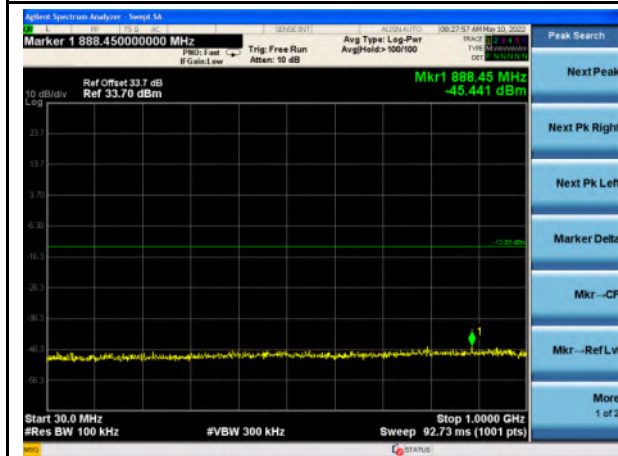

Band 7_QPSK_5M_Mid - 30MHz~1GHz

Band 7_QPSK_5M - Mid- 1GHz~26GHz

Band 7_QPSK_10M_Mid - 30MHz~1GHz

Band 7_QPSK_10M - Mid- 1GHz~26GHz

Band 7_QPSK_15M_Mid - 30MHz~1GHz

Band 7_QPSK_15M - Mid- 1GHz~26GHz

Band 7_QPSK_20M_Mid - 30MHz~1GHz