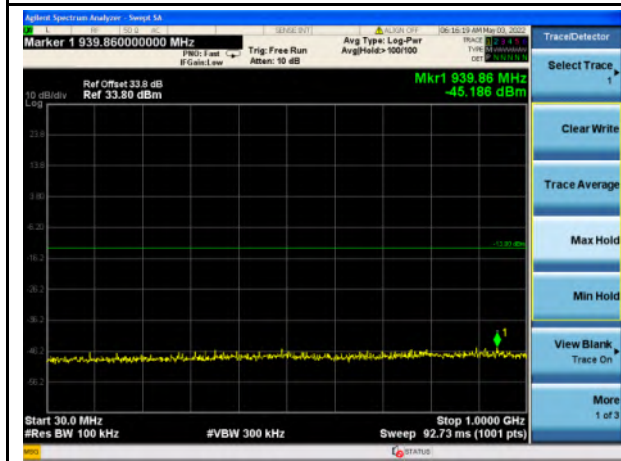

Band 38_QPSK_5M_Mid - 30MHz~1GHz

Band 38_QPSK_5M - Mid- 1GHz~26GHz

Band 38_QPSK_10M_Mid - 30MHz~1GHz

Band 38_QPSK_10M - Mid- 1GHz~26GHz

Band 38_QPSK_15M_Mid - 30MHz~1GHz

Band 38_QPSK_15M - Mid- 1GHz~26GHz

Band 38_QPSK_20M_Mid - 30MHz~1GHz