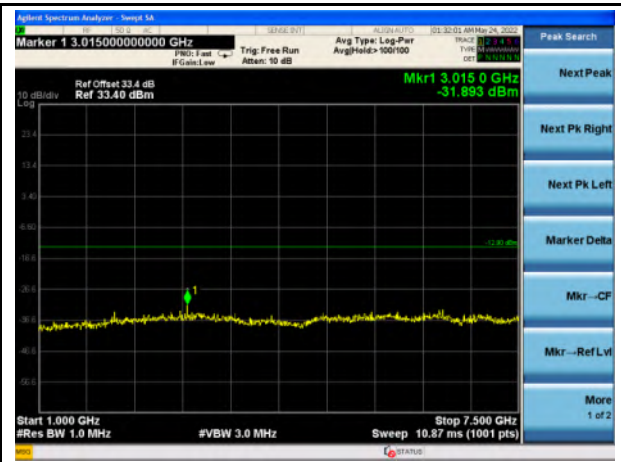

Band 12_QPSK_1.4M - Mid- 1GHz~7.5GHz