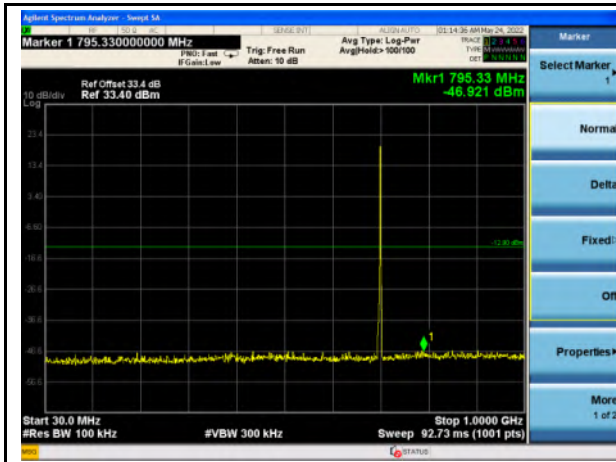

Band 12_QPSK_1.4M_Mid - 30MHz~1GHz