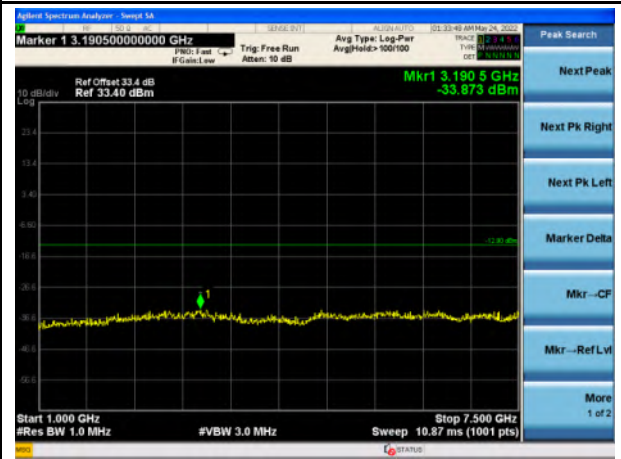

Band 7_QPSK_20M - Mid- 1GHz~26GHz

Band 12_QPSK_1.4M_Mid - 30MHz~1GHz

Band 12_QPSK_1.4M - Mid- 1GHz~7.5GHz

Band 12_QPSK_3M_Mid - 30MHz~1GHz

Band 12_QPSK_3M - Mid- 1GHz~7.5GHz

Band 12_QPSK_5M_Mid - 30MHz~1GHz