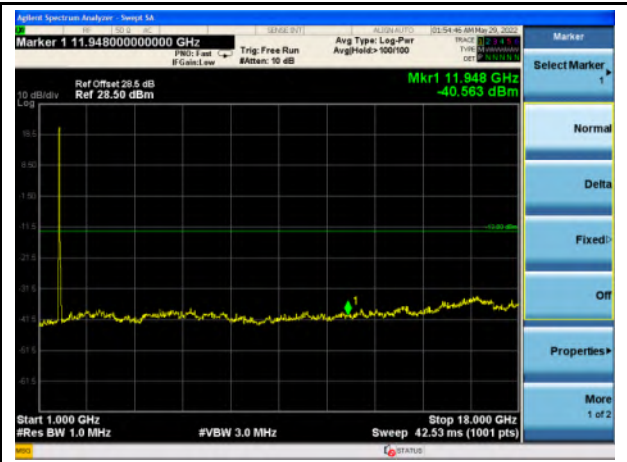

Band 66_QPSK_5M - Mid- 1GHz~18GHz

Band 66_QPSK_10M_Mid - 30MHz~1GHz

Band 66_QPSK_10M - Mid- 1GHz~18GHz

Band 66_QPSK_15M_Mid - 30MHz~1GHz

Band 66_QPSK_15M - Mid- 1GHz~18GHz

Band 66_QPSK_20M_Mid - 30MHz~1GHz