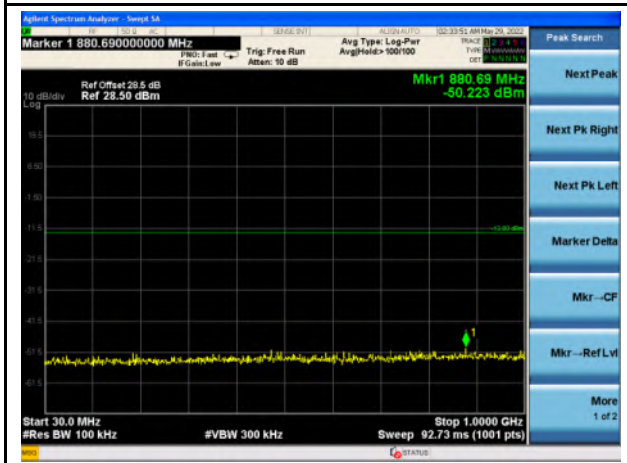

Band 66_QPSK_3M_Mid - 30MHz~1GHz