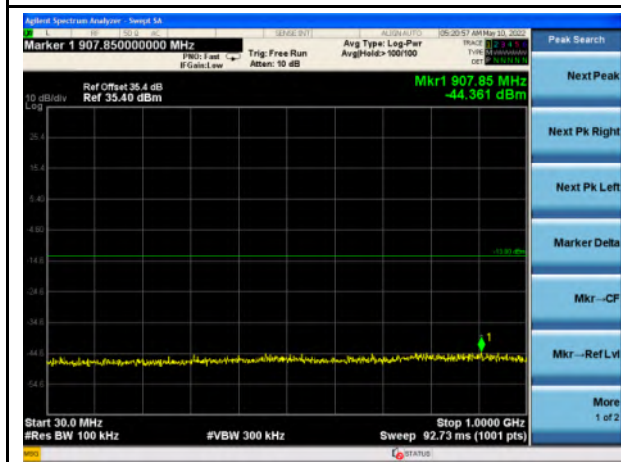

Band 4_QPSK_10M_Mid - 30MHz~1GHz

Band 4_QPSK_10M - Mid- 1GHz~18GHz

Band 4_QPSK_15M_Mid - 30MHz~1GHz

Band 4_QPSK_15M - Mid- 1GHz~18GHz

Band 4_QPSK_20M_Mid - 30MHz~1GHz

Band 4_QPSK_20M - Mid- 1GHz~18GHz

Band 5_QPSK_1.4M_Mid - 30MHz~1GHz