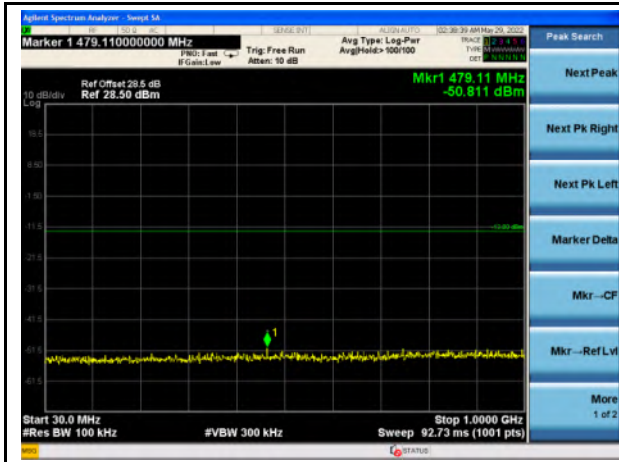

Band 66_QPSK_5M - Mid- 1GHz~18GHz

Band 66_QPSK_10M_Mid - 30MHz~1GHz

Band 66_QPSK_10M - Mid- 1GHz~18GHz

Band 66_QPSK_15M_Mid - 30MHz~1GHz

Band 66_QPSK_15M - Mid- 1GHz~18GHz

Band 66_QPSK_20M_Mid - 30MHz~1GHz