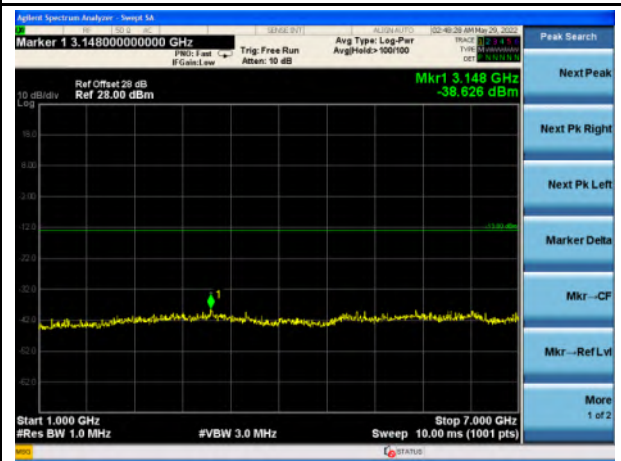

Band 71_QPSK_20M - Mid- 1GHz~7GHz