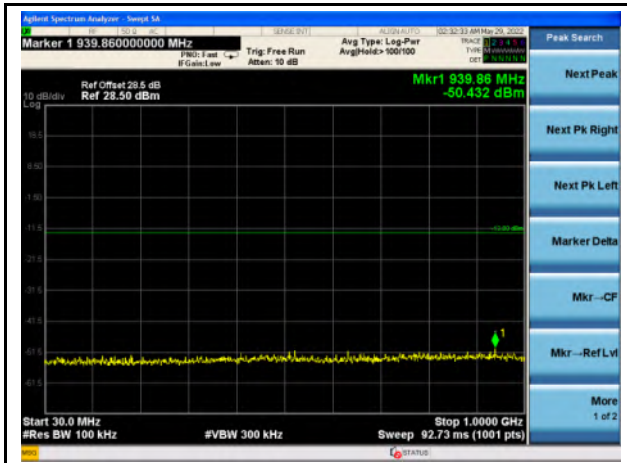

Band 66_QPSK_1.4M_Mid - 30MHz~1GHz