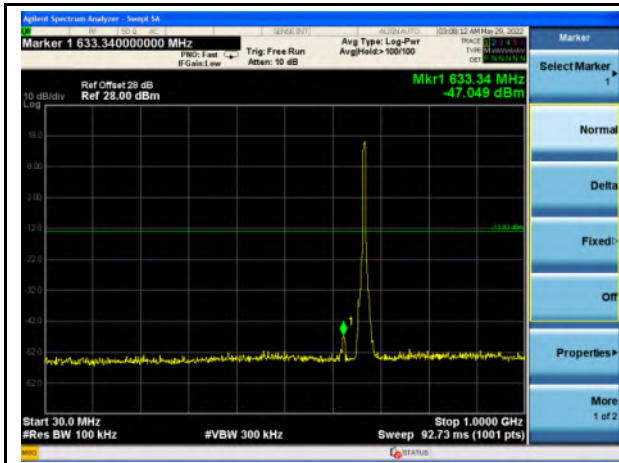

Band 71_QPSK_5M_Mid - 30MHz~1GHz