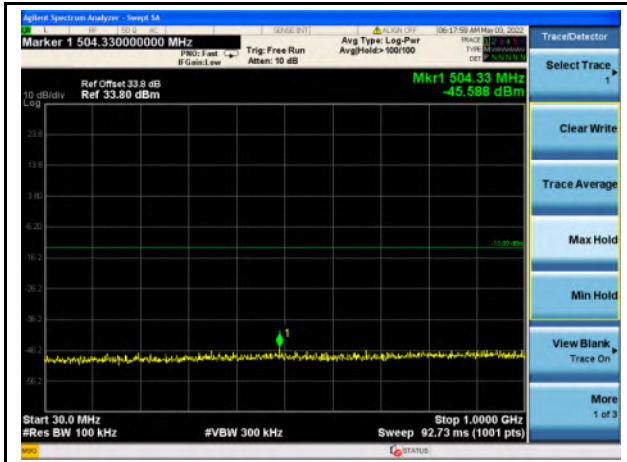

Band 38_QPSK_5M_Mid - 30MHz~1GHz

Band 38_QPSK_5M - Mid- 1GHz~26GHz

Band 38_QPSK_10M_Mid - 30MHz~1GHz

Band 38_QPSK_10M - Mid- 1GHz~26GHz

Band 38_QPSK_15M_Mid - 30MHz~1GHz

Band 38_QPSK_15M - Mid- 1GHz~26GHz

Band 38_QPSK_20M_Mid - 30MHz~1GHz