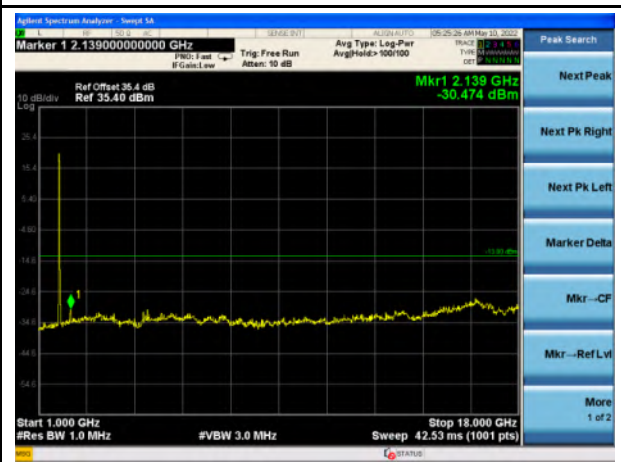

Band 4_QPSK_10M_Mid - 30MHz~1GHz

Band 4_QPSK_10M - Mid- 1GHz~18GHz

Band 4_QPSK_15M_Mid - 30MHz~1GHz

Band 4_QPSK_15M - Mid- 1GHz~18GHz

Band 4_QPSK_20M_Mid - 30MHz~1GHz

Band 4_QPSK_20M - Mid- 1GHz~18GHz

Band 5_QPSK_1.4M_Mid - 30MHz~1GHz