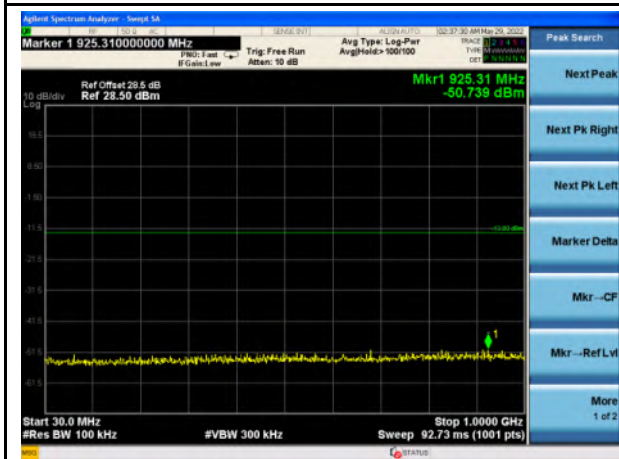

Band 66_QPSK_15M_Mid - 30MHz~1GHz