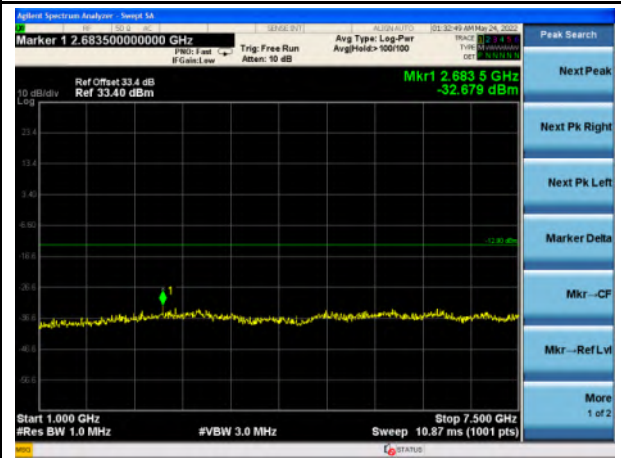

Band 7_QPSK_20M - Mid- 1GHz~26GHz

Band 12_QPSK_1.4M_Mid - 30MHz~1GHz

Band 12_QPSK_1.4M - Mid- 1GHz~7.5GHz

Band 12_QPSK_3M_Mid - 30MHz~1GHz

Band 12_QPSK_3M - Mid- 1GHz~7.5GHz

Band 12_QPSK_5M_Mid - 30MHz~1GHz