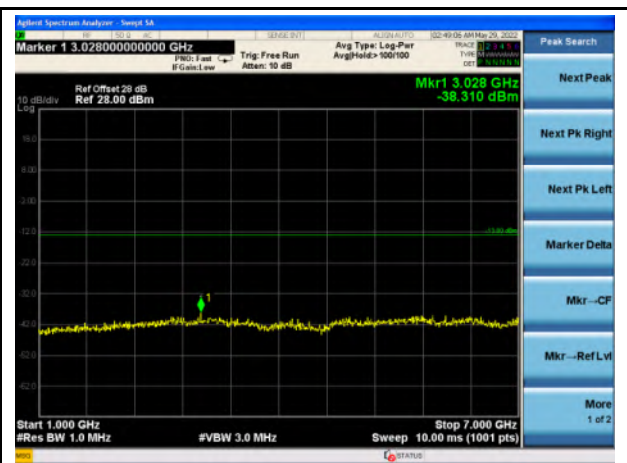

Band 71_QPSK_10M - Mid- 1GHz~7GHz