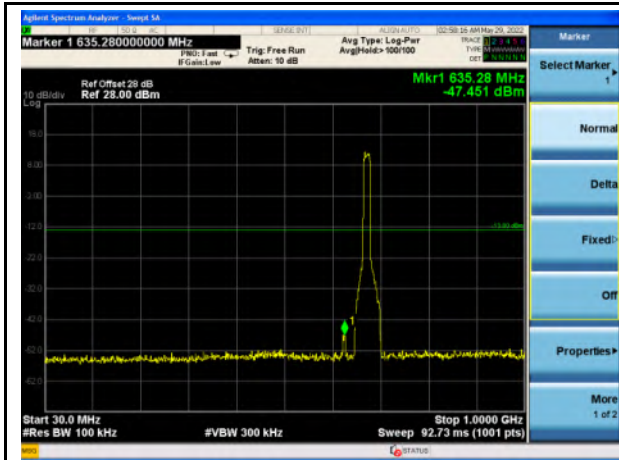

Band 71_QPSK_15M_Mid - 30MHz~1GHz