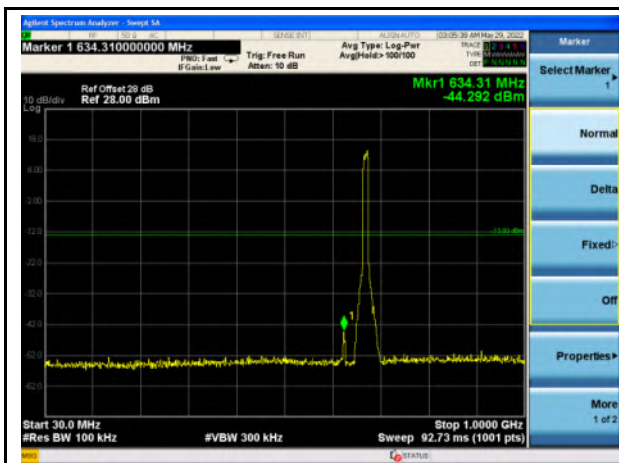

Band 71_QPSK_10M_Mid - 30MHz~1GHz