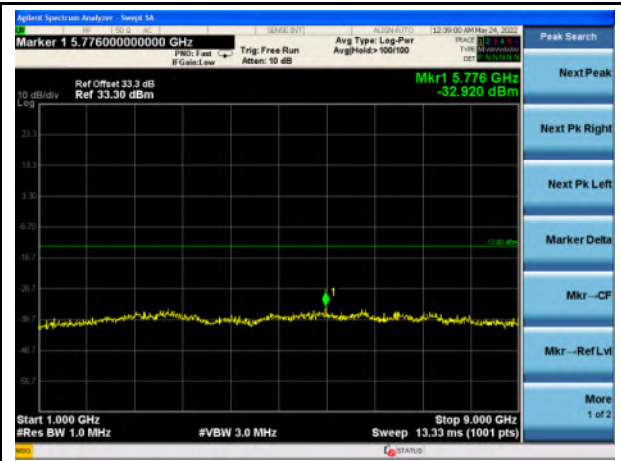

Band 4_QPSK_10M_Mid - 30MHz~1GHz

Band 4_QPSK_10M - Mid- 1GHz~18GHz

Band 4_QPSK_15M_Mid - 30MHz~1GHz

Band 4_QPSK_15M - Mid- 1GHz~18GHz

Band 4_QPSK_20M_Mid - 30MHz~1GHz

Band 4_QPSK_20M - Mid- 1GHz~18GHz

Band 5_QPSK_1.4M_Mid - 30MHz~1GHz