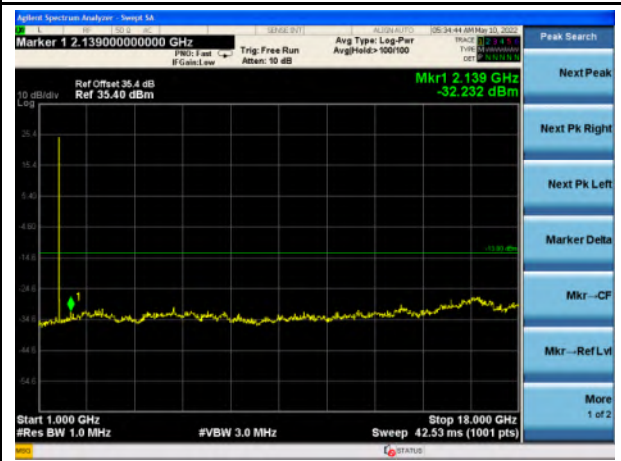

Band 2_QPSK_20M - Mid- 1GHz~20GHz

Band 4_QPSK_1.4M_Mid - 30MHz~1GHz

Band 4_QPSK_1.4M - Mid- 1GHz~18GHz

Band 4_QPSK_3M_Mid - 30MHz~1GHz

Band 4_QPSK_3M - Mid- 1GHz~18GHz

Band 4_QPSK_5M_Mid - 30MHz~1GHz

Band 4_QPSK_5M - Mid- 1GHz~18GHz