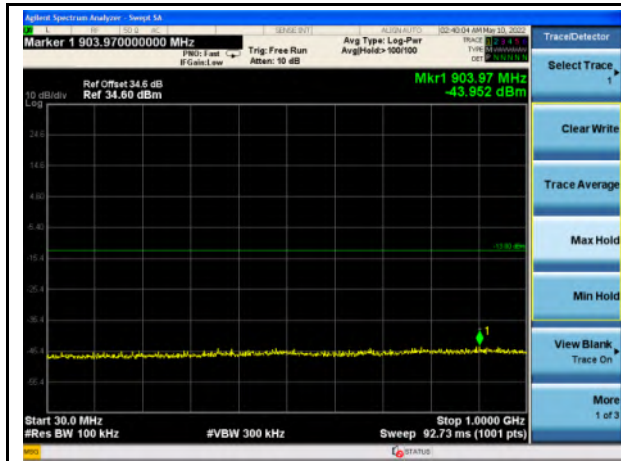

WAP-22021511-LC-FCC-IC-LTE_Appendix – D - Conducted Spurious Emission Test Result

Band 2_QPSK_1.4M_Mid - 30MHz~1GHz

Band 2_QPSK_1.4M - Mid- 1GHz~20GHz

Band 2_QPSK_3M_Mid - 30MHz~1GHz

Band 2_QPSK_3M - Mid- 1GHz~20GHz