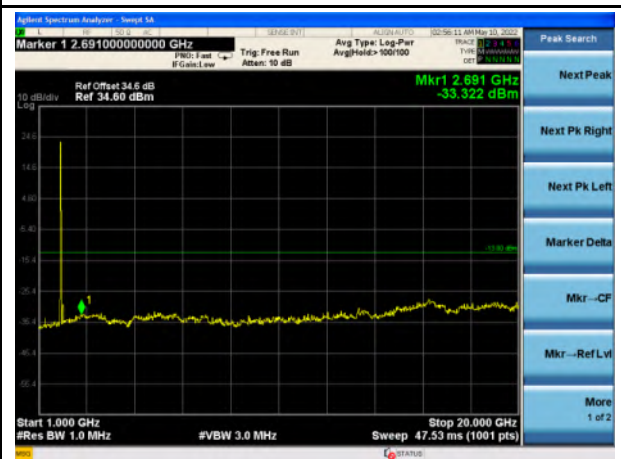

WAP-22021511-LC-FCC-IC-LTE_Appendix – D - Conducted Spurious Emission Test Result

Band 2_QPSK_1.4M_Mid - 30MHz~1GHz

Band 2_QPSK_1.4M - Mid- 1GHz~20GHz

Band 2_QPSK_3M_Mid - 30MHz~1GHz

Band 2_QPSK_3M - Mid- 1GHz~20GHz

Band 2_QPSK_5M_Mid - 30MHz~1GHz

Band 2_QPSK_5M - Mid- 1GHz~20GHz

Band 2_QPSK_10M_Mid - 30MHz~1GHz

Band 2_QPSK_10M - Mid- 1GHz~20GHz

Band 2_QPSK_15M_Mid - 30MHz~1GHz

Band 2_QPSK_15M - Mid- 1GHz~20GHz

Band 2_QPSK_20M_Mid - 30MHz~1GHz