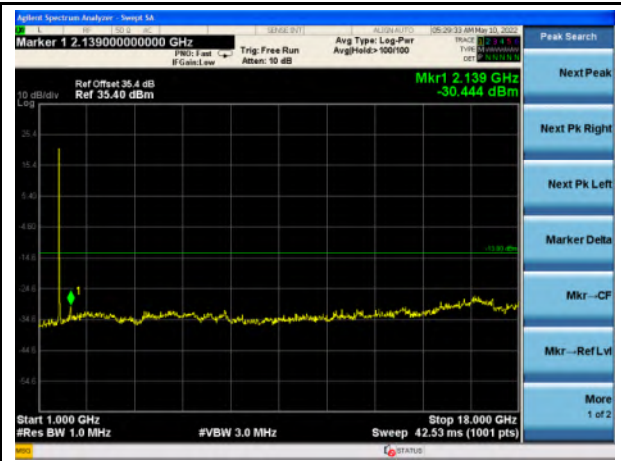

Band 4_QPSK_10M - Mid- 1GHz~18GHz