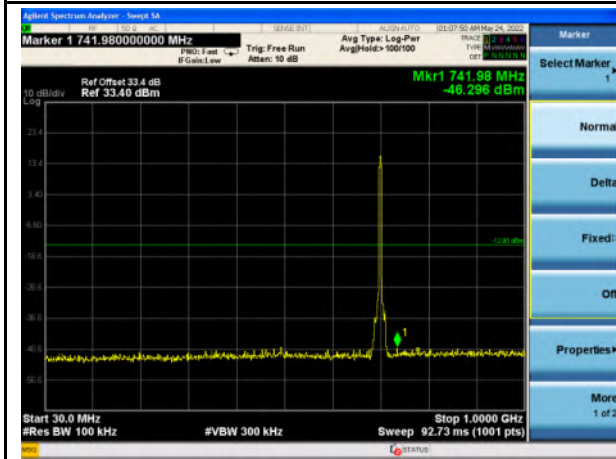

Band 7_QPSK_20M - Mid- 1GHz~26GHz

Band 12_QPSK_1.4M_Mid - 30MHz~1GHz

Band 12_QPSK_1.4M - Mid- 1GHz~7.5GHz

Band 12_QPSK_3M_Mid - 30MHz~1GHz

Band 12_QPSK_3M - Mid- 1GHz~7.5GHz

Band 12_QPSK_5M_Mid - 30MHz~1GHz