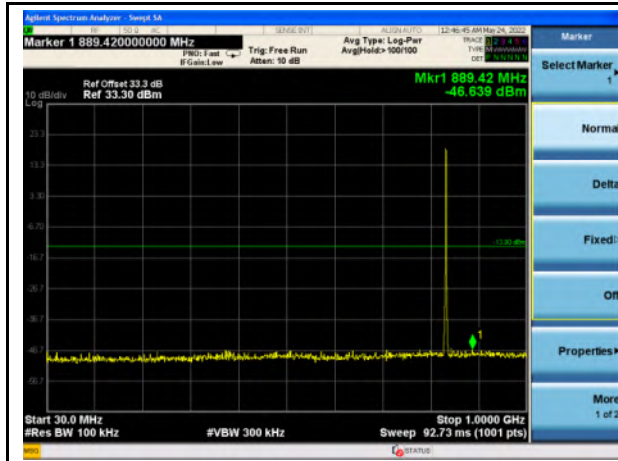

Band 4_QPSK_10M_Mid - 30MHz~1GHz

Band 4_QPSK_10M - Mid- 1GHz~18GHz

Band 4_QPSK_15M_Mid - 30MHz~1GHz

Band 4_QPSK_15M - Mid- 1GHz~18GHz

Band 4_QPSK_20M_Mid - 30MHz~1GHz

Band 4_QPSK_20M - Mid- 1GHz~18GHz

Band 5_QPSK_1.4M_Mid - 30MHz~1GHz