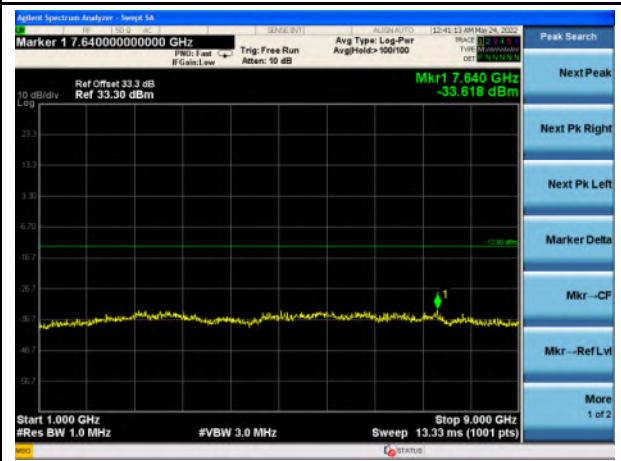

Band 5_QPSK_3M - Mid- 1GHz~9GHz