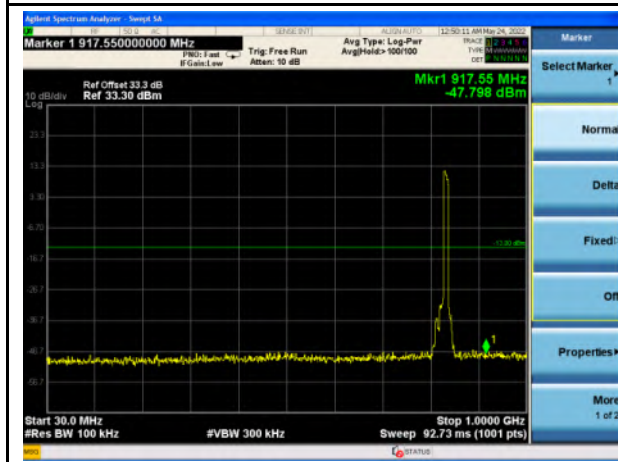

Band 5_QPSK_5M_Mid - 30MHz~1GHz