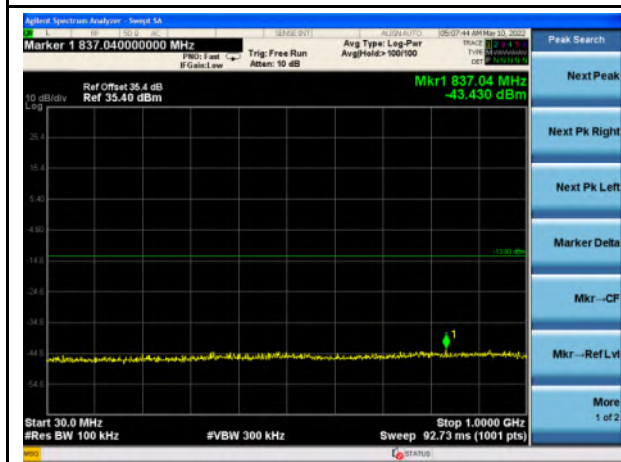

Band 2_QPSK_20M - Mid- 1GHz~20GHz

Band 4_QPSK_1.4M_Mid - 30MHz~1GHz

Band 4_QPSK_1.4M - Mid- 1GHz~18GHz

Band 4_QPSK_3M_Mid - 30MHz~1GHz

Band 4_QPSK_3M - Mid- 1GHz~18GHz

Band 4_QPSK_5M_Mid - 30MHz~1GHz

Band 4_QPSK_5M - Mid- 1GHz~18GHz