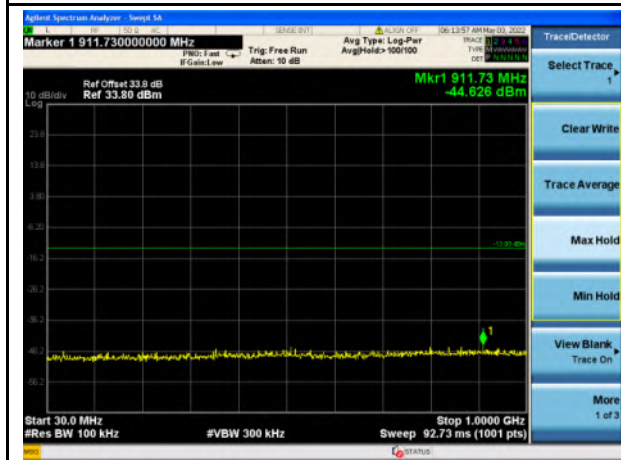

Band 38_QPSK_10M_Mid - 30MHz~1GHz