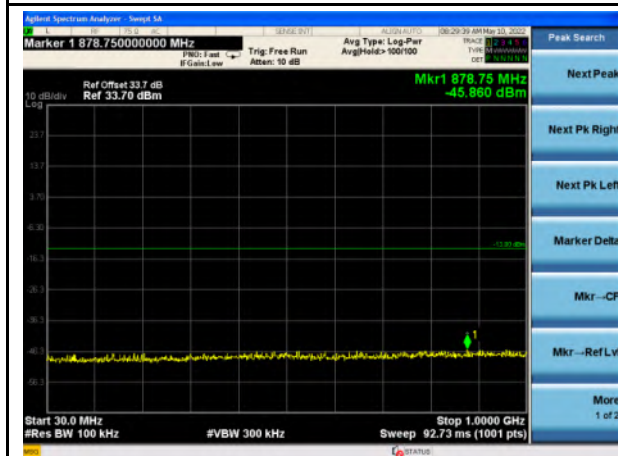

Band 7_QPSK_5M_Mid - 30MHz~1GHz

Band 7_QPSK_5M - Mid- 1GHz~26GHz

Band 7_QPSK_10M_Mid - 30MHz~1GHz

Band 7_QPSK_10M - Mid- 1GHz~26GHz

Band 7_QPSK_15M_Mid - 30MHz~1GHz

Band 7_QPSK_15M - Mid- 1GHz~26GHz

Band 7_QPSK_20M_Mid - 30MHz~1GHz