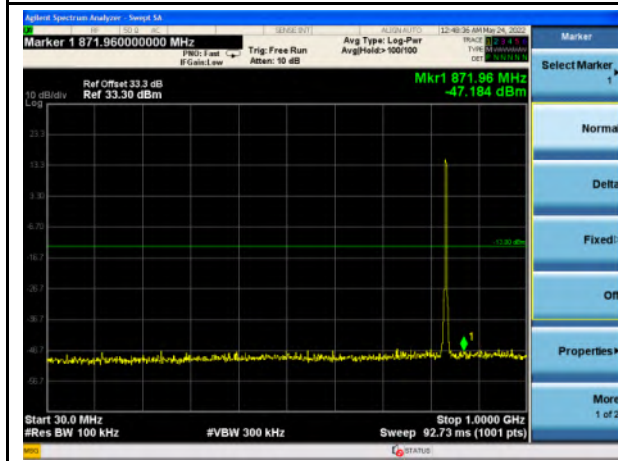

Band 5_QPSK_3M_Mid - 30MHz~1GHz