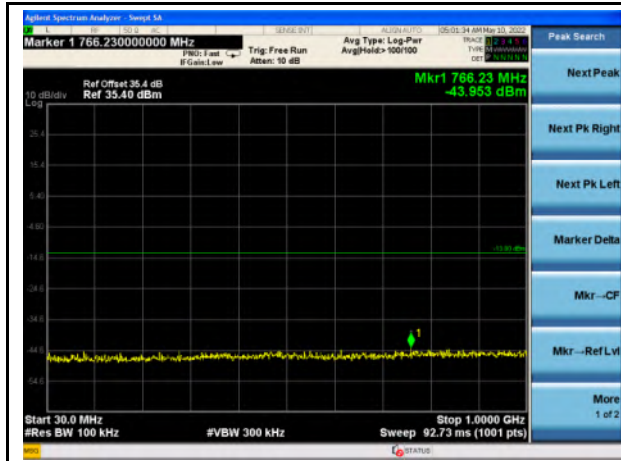

Band 4_QPSK_1.4M_Mid - 30MHz~1GHz