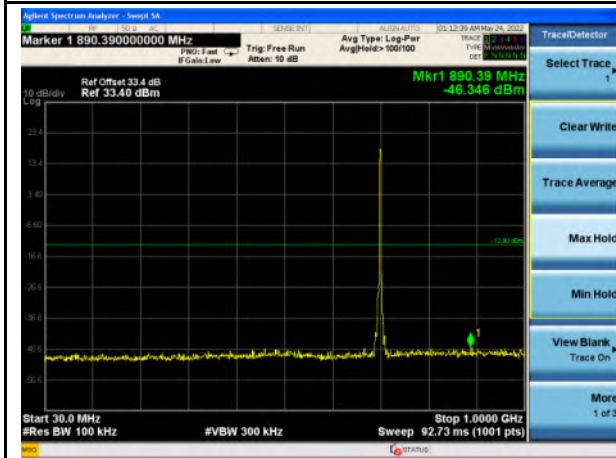

Band 12_QPSK_3M_Mid - 30MHz~1GHz