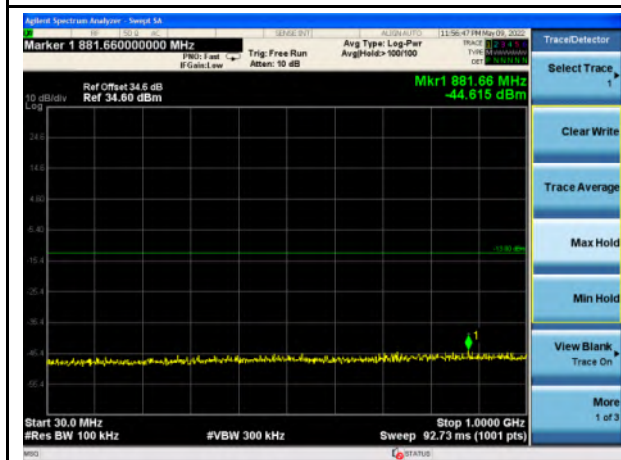

WAP-22021511-LC-FCC-IC-LTE_Appendix – D - Conducted Spurious Emission Test Result

Band 2_QPSK_1.4M_Mid - 30MHz~1GHz

Band 2_QPSK_1.4M - Mid- 1GHz~20GHz

Band 2_QPSK_3M_Mid - 30MHz~1GHz

Band 2_QPSK_3M - Mid- 1GHz~20GHz

Band 2_QPSK_5M_Mid - 30MHz~1GHz

Band 2_QPSK_5M - Mid- 1GHz~20GHz

Band 2_QPSK_10M_Mid - 30MHz~1GHz

Band 2_QPSK_10M - Mid- 1GHz~20GHz

Band 2_QPSK_15M_Mid - 30MHz~1GHz

Band 2_QPSK_15M - Mid- 1GHz~20GHz

Band 2_QPSK_20M_Mid - 30MHz~1GHz