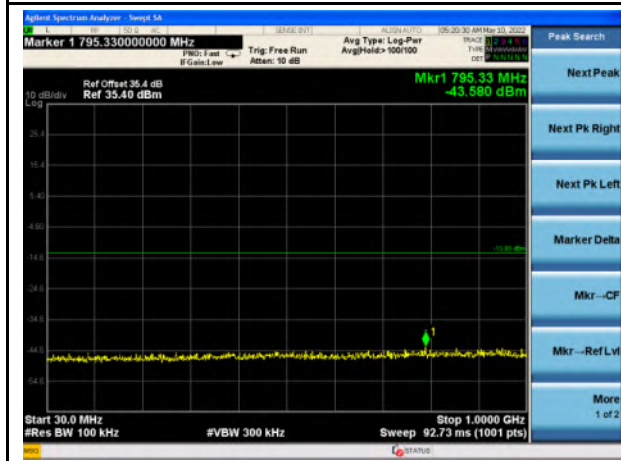

Band 4_QPSK_15M_Mid - 30MHz~1GHz