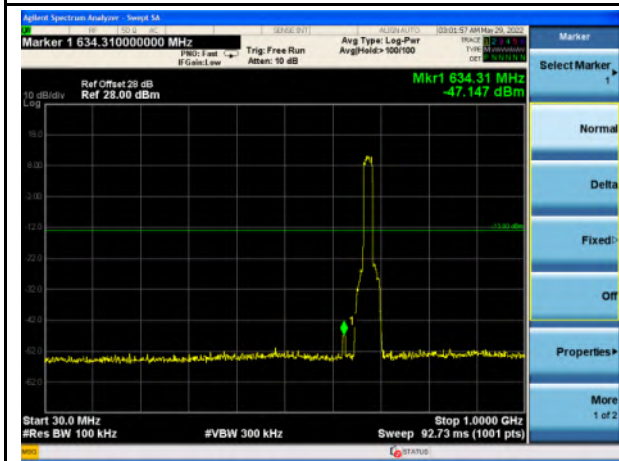

Band 66_QPSK_20M - Mid- 1GHz~18GHz

Band 71_QPSK_5M_Mid - 30MHz~1GHz

Band 71_QPSK_5M - Mid- 1GHz~7GHz

Band 71_QPSK_10M_Mid - 30MHz~1GHz

Band 71_QPSK_10M - Mid- 1GHz~7GHz

Band 71_QPSK_15M_Mid - 30MHz~1GHz

Band 71_QPSK_15M - Mid- 1GHz~7GHz