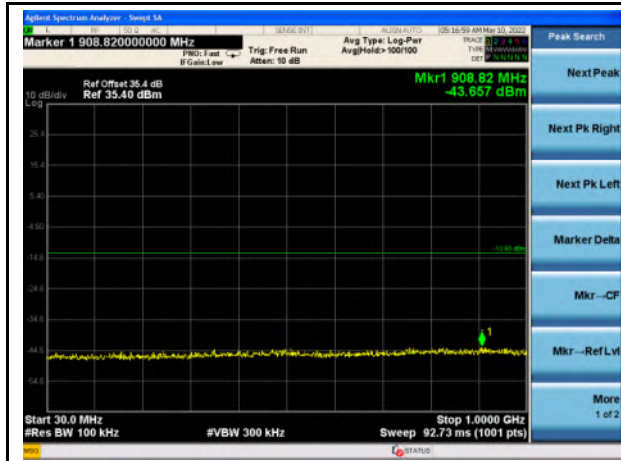

Band 2_QPSK_20M - Mid- 1GHz~20GHz

Band 4_QPSK_1.4M_Mid - 30MHz~1GHz

Band 4_QPSK_1.4M - Mid- 1GHz~18GHz

Band 4_QPSK_3M_Mid - 30MHz~1GHz

Band 4_QPSK_3M - Mid- 1GHz~18GHz

Band 4_QPSK_5M_Mid - 30MHz~1GHz

Band 4_QPSK_5M - Mid- 1GHz~18GHz