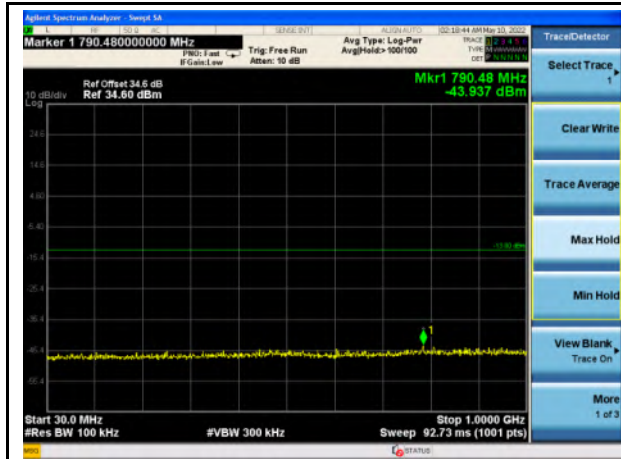

Band 2_QPSK_10M_Mid - 30MHz~1GHz