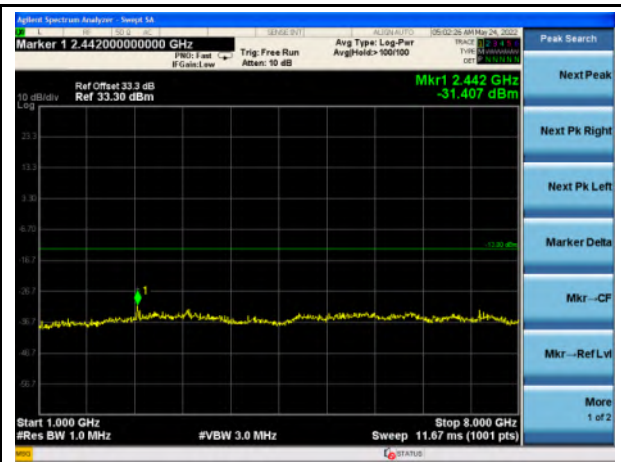

Band 12_QPSK_5M - Mid- 1GHz~7.5GHz

Band 12_QPSK_10M_Mid - 30MHz~1GHz

Band 12_QPSK_10M - Mid- 1GHz~7.5GHz

Band 13_QPSK_5M_Mid - 30MHz~1GHz

Band 13_QPSK_5M - Mid- 1GHz~8GHz

Band 13_QPSK_10M_Mid - 30MHz~1GHz

Band 13_QPSK_10M - Mid- 1GHz~8GHz