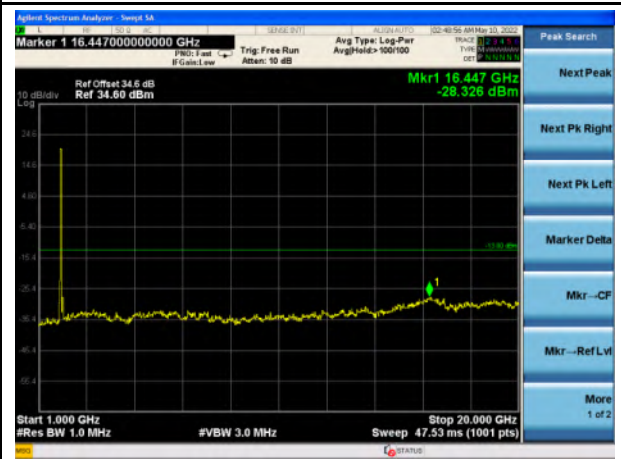

WAP-22021511-LC-FCC-IC-LTE_Appendix – D - Conducted Spurious Emission Test Result

Band 2_QPSK_1.4M_Mid - 30MHz~1GHz

Band 2_QPSK_1.4M - Mid- 1GHz~20GHz

Band 2_QPSK_3M_Mid - 30MHz~1GHz

Band 2_QPSK_3M - Mid- 1GHz~20GHz

Band 2_QPSK_5M_Mid - 30MHz~1GHz

Band 2_QPSK_5M - Mid- 1GHz~20GHz

Band 2_QPSK_10M_Mid - 30MHz~1GHz

Band 2_QPSK_10M - Mid- 1GHz~20GHz

Band 2_QPSK_15M_Mid - 30MHz~1GHz

Band 2_QPSK_15M - Mid- 1GHz~20GHz

Band 2_QPSK_20M_Mid - 30MHz~1GHz