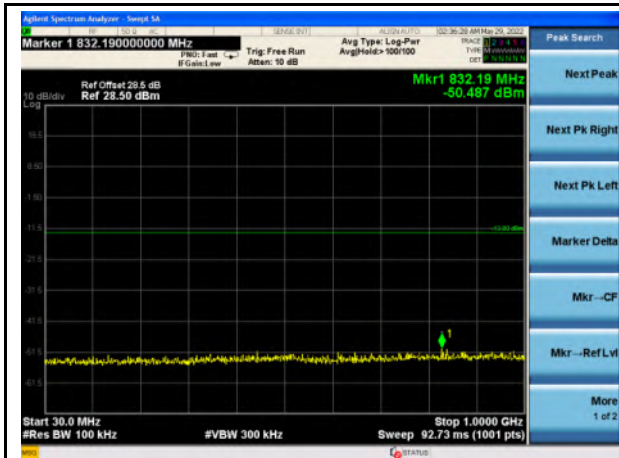

Band 66_QPSK_10M_Mid - 30MHz~1GHz