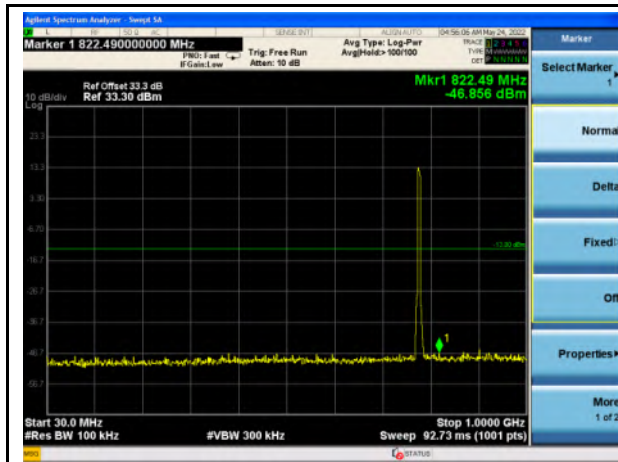

Band 13_QPSK_5M_Mid - 30MHz~1GHz