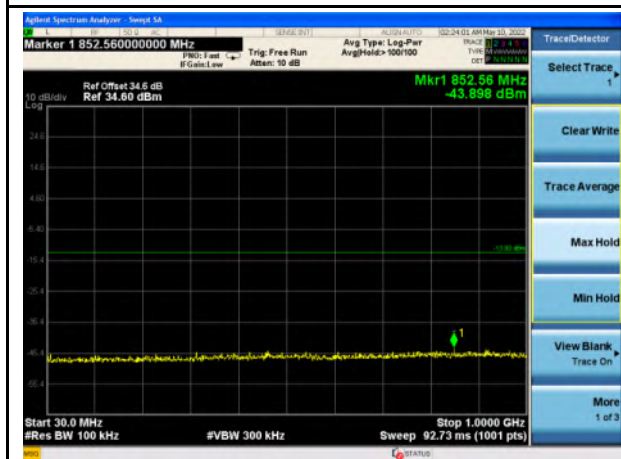

WAP-22021511-LC-FCC-IC-LTE_Appendix – D - Conducted Spurious Emission Test Result

Band 2_QPSK_1.4M_Mid - 30MHz~1GHz

Band 2_QPSK_1.4M - Mid- 1GHz~20GHz

Band 2_QPSK_3M_Mid - 30MHz~1GHz

Band 2_QPSK_3M - Mid- 1GHz~20GHz

Band 2_QPSK_5M_Mid - 30MHz~1GHz

Band 2_QPSK_5M - Mid- 1GHz~20GHz

Band 2_QPSK_10M_Mid - 30MHz~1GHz

Band 2_QPSK_10M - Mid- 1GHz~20GHz

Band 2_QPSK_15M_Mid - 30MHz~1GHz

Band 2_QPSK_15M - Mid- 1GHz~20GHz

Band 2_QPSK_20M_Mid - 30MHz~1GHz