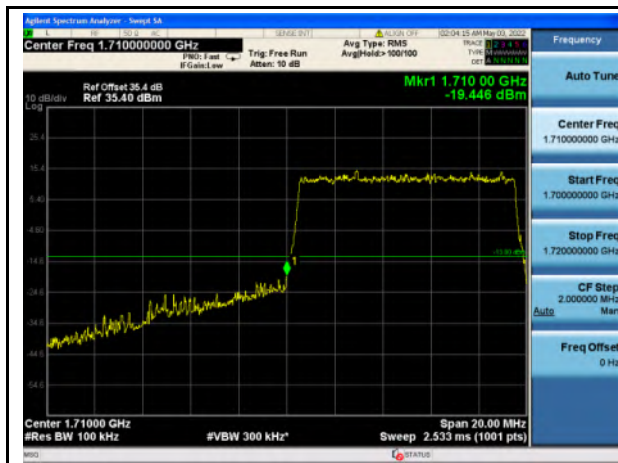

Band 4_QPSK_10M_Low_Full RB Config