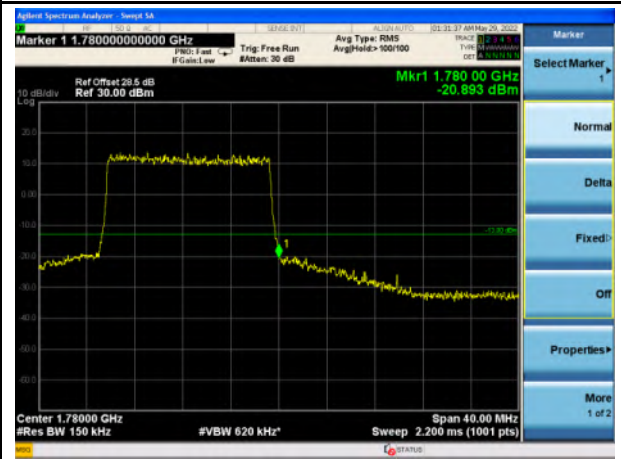

Band 66_QPSK_15M_High_Full RB Config