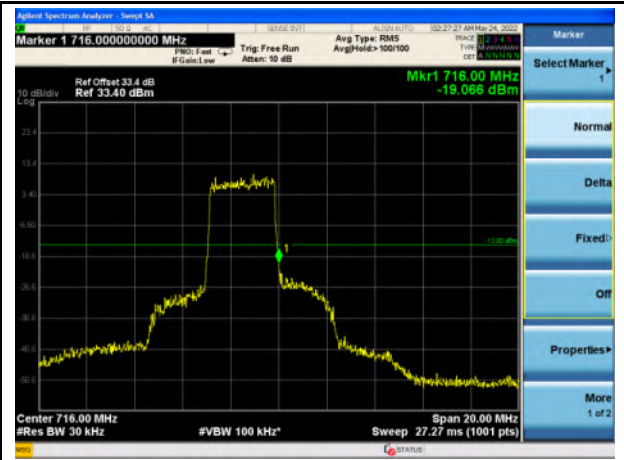

Band 12_16-QAM_1.4M_Low_Full RB Config

Band 12_16-QAM_1.4M_High_Full RB Config

Band 12_QPSK_3M_Low_Full RB Config

Band 12_QPSK_3M_High_Full RB Config

Band 12_16-QAM_3M_Low_Full RB Config

Band 12_16-QAM_3M_High_Full RB Config