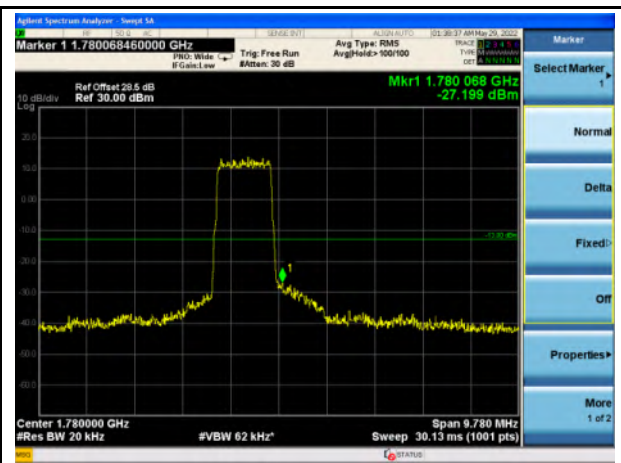

Band 66_QPSK_1.4M_High_Full RB Config