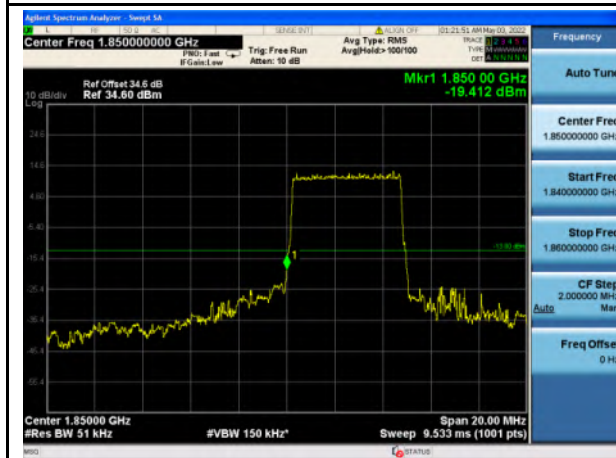

WAP-22021511-LC-FCC-IC-LTE_Appendix - C - Band Edge Test Plots

Band 2_QPSK_1.4M_Low_Full RB Config

Band 2_QPSK_1.4M_High_Full RB Config

Band 2_16-QAM_1.4M_Low_Full RB Config

Band 2_16-QAM_1.4M_High_Full RB Config

Band 2_QPSK_3M_Low_Full RB Config

Band 2_QPSK_3M_High_Full RB Config

Band 2_16-QAM_3M_Low_Full RB Config

Band 2_16-QAM_3M_High_Full RB Config

Band 2_QPSK_5M_Low_Full RB Config

Band 2_QPSK_5M_High_Full RB Config