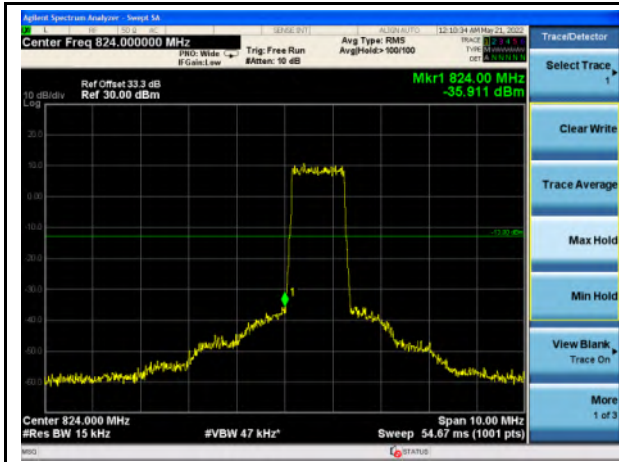

Band 5_QPSK_1.4M_Low_Full RB Config