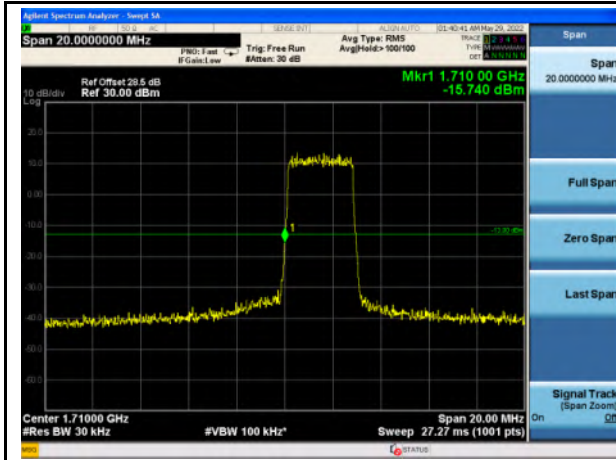

Band 66_16-QAM_3M_Low_Full RB Config