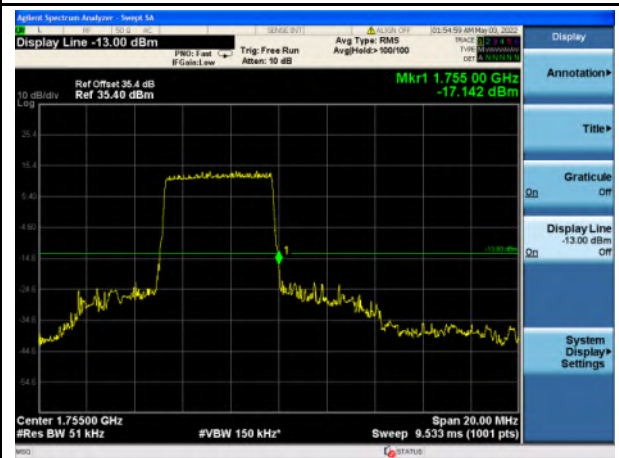

Band 4_QPSK_3M_Low_Full RB Config

Band 4_QPSK_3M_High_Full RB Config

Band 4_16-QAM_3M_Low_Full RB Config

Band 4_16-QAM_3M_High_Full RB Config

Band 4_QPSK_5M_Low_Full RB Config

Band 4_QPSK_5M_High_Full RB Config