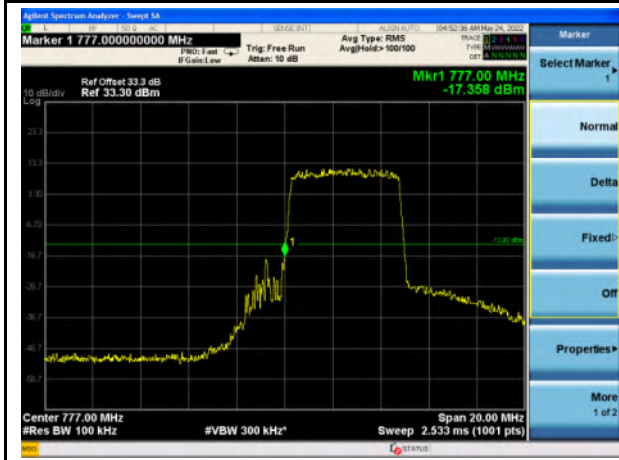

Band 12_16-QAM_10M_Low_Full RB Config

Band 12_16-QAM_10M_High_Full RB Config

Band 13_QPSK_5M_Low_Full RB Config

Band 13_QPSK_5M_High_Full RB Config

Band 13_16-QAM_5M_Low_Full RB Config

Band 13_16-QAM_5M_High_Full RB Config