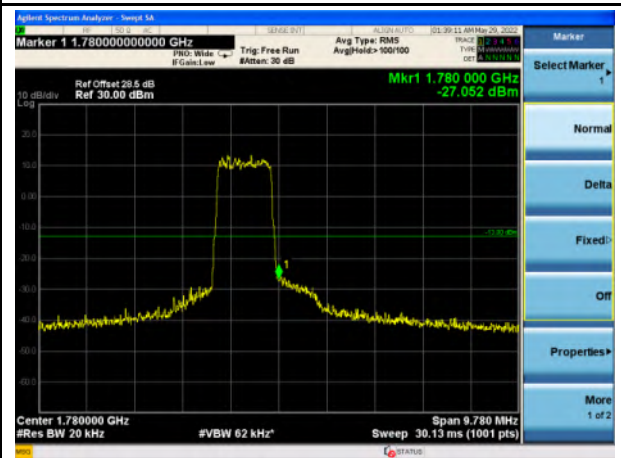

Band 38_16-QAM_20M_Low_Full RB Config

Band 38_16-QAM_20M_High_Full RB Config

Band 66_QPSK_1.4M_Low_Full RB Config

Band 66_QPSK_1.4M_High_Full RB Config

Band 66_16-QAM_1.4M_Low_Full RB Config

Band 66_16-QAM_1.4M_High_Full RB Config