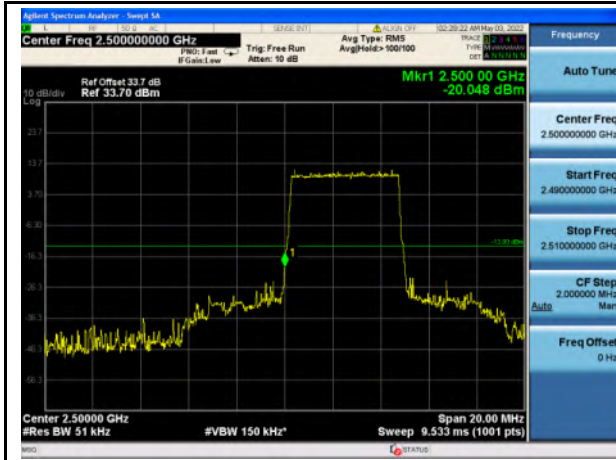

Band 5_16-QAM_5M_Low_Full RB Config

Band 5_16-QAM_5M_High_Full RB Config

Band 5_QPSK_10M_Low_Full RB Config

Band 5_QPSK_10M_High_Full RB Config

Band 5_16-QAM_10M_Low_Full RB Config

Band 5_16-QAM_10M_High_Full RB Config