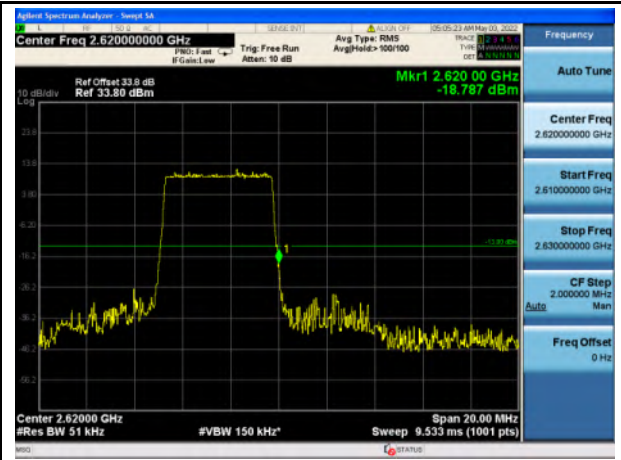

Band 13_QPSK_10M_Low_Full RB Config

Band 13_QPSK_10M_High_Full RB Config

Band 13_16-QAM_10M_Low_Full RB Config

Band 13_16-QAM_10M_High_Full RB Config

Band 38_QPSK_5M_Low_Full RB Config

Band 38_QPSK_5M_High_Full RB Config