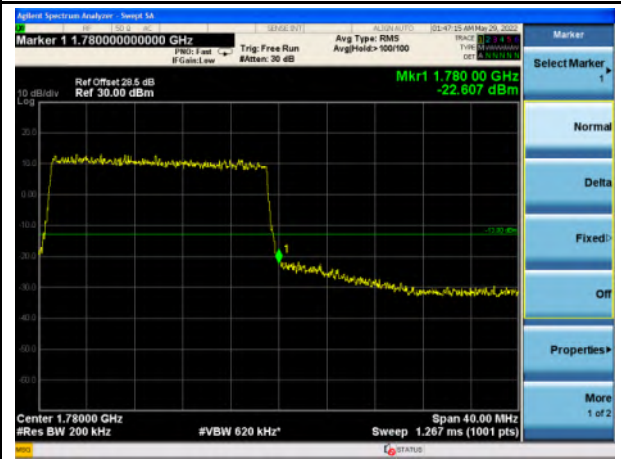

Band 66_16-QAM_20M_High_Full RB Config