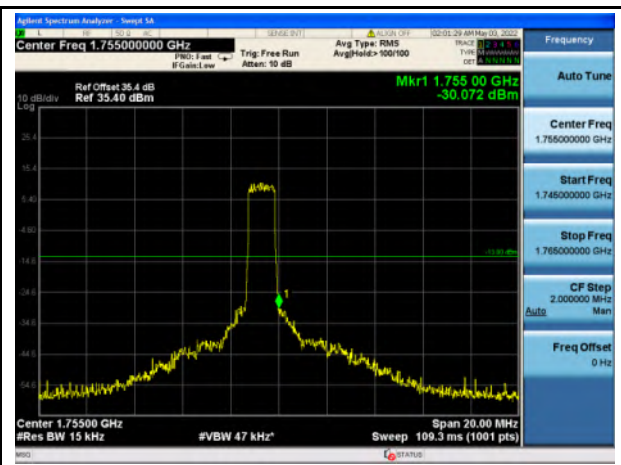

Band 4_QPSK_1.4M_High_Full RB Config