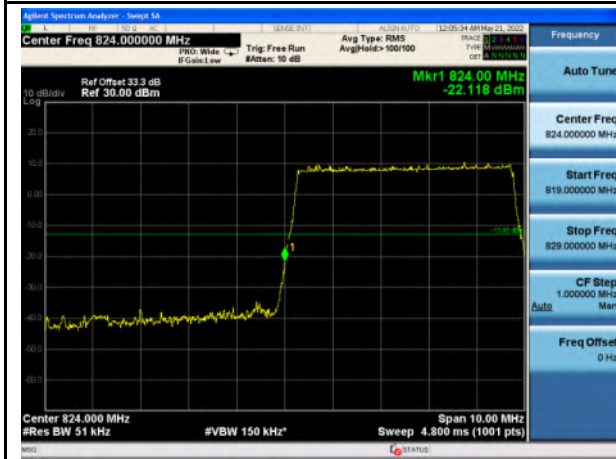

Band 5_QPSK_3M_Low_Full RB Config

Band 5_QPSK_3M_High_Full RB Config

Band 5_16-QAM_3M_Low_Full RB Config

Band 5_16-QAM_3M_High_Full RB Config

Band 5_QPSK_5M_Low_Full RB Config

Band 5_QPSK_5M_High_Full RB Config