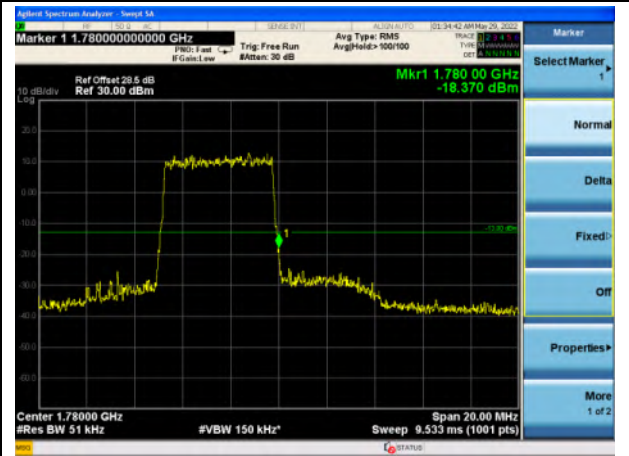

Band 66_QPSK_3M_Low_Full RB Config

Band 66_QPSK_3M_High_Full RB Config

Band 66_16-QAM_3M_Low_Full RB Config

Band 66_16-QAM_3M_High_Full RB Config

Band 66_QPSK_5M_Low_Full RB Config

Band 66_QPSK_5M_High_Full RB Config