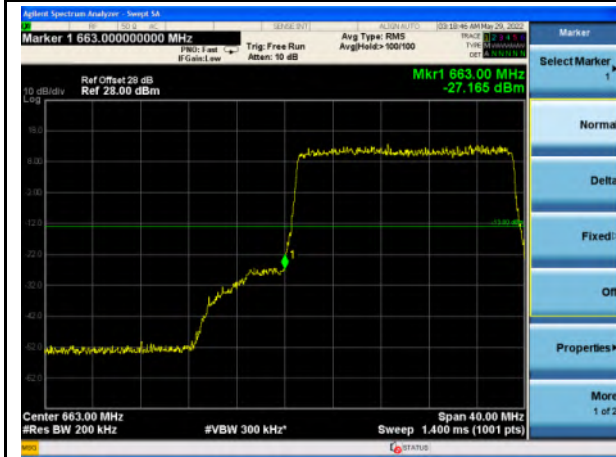

Band 71_16-QAM_15M_Low_Full RB Config

Band 71_16-QAM_15M_High_Full RB Config

Band 71_QPSK_20M_Low_Full RB Config

Band 71_QPSK_20M_High_Full RB Config

Band 71_16-QAM_20M_Low_Full RB Config

Band 71_16-QAM_20M_High_Full RB Config