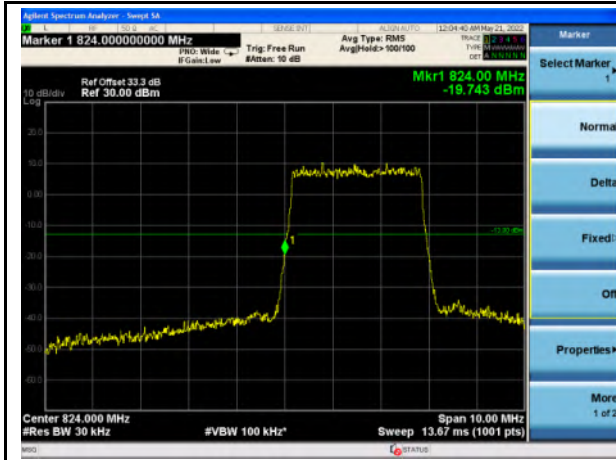

Band 5_16-QAM_3M_Low_Full RB Config