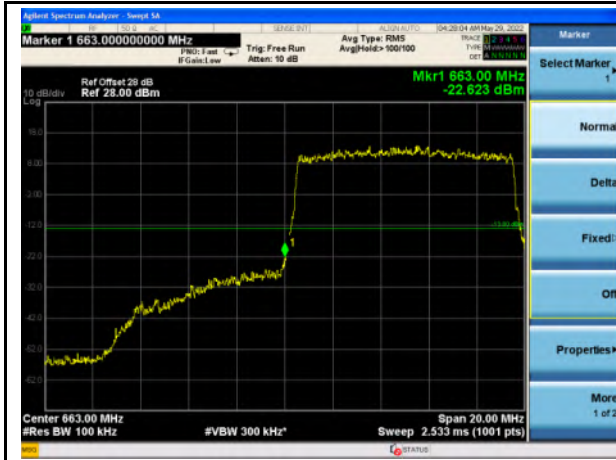

Band 66_16-QAM_20M_Low_Full RB Config

Band 66_16-QAM_20M_High_Full RB Config

Band 71_QPSK_5M_Low_Full RB Config

Band 71_QPSK_5M_High_Full RB Config

Band 71_16-QAM_5M_Low_Full RB Config

Band 71_16-QAM_5M_High_Full RB Config