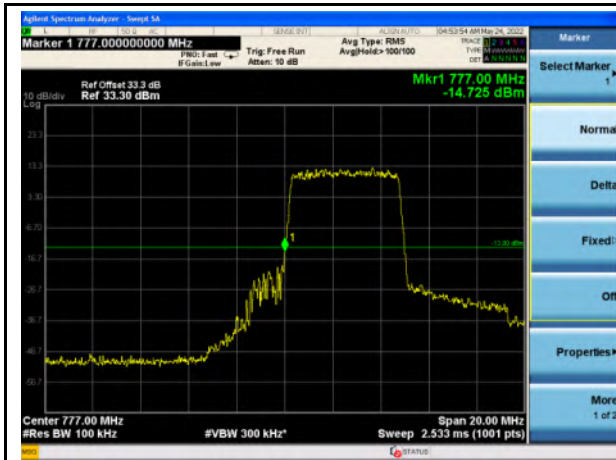

Band 13_QPSK_5M_Low_Full RB Config