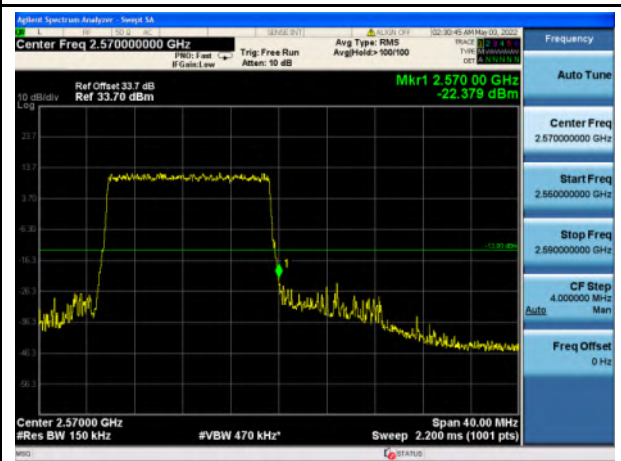

Band_QPSK_15M_High_Full RB Config