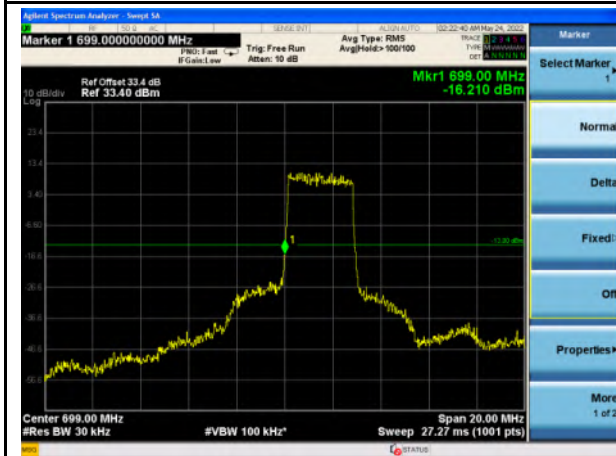

Band 12_QPSK_3M_Low_Full RB Config