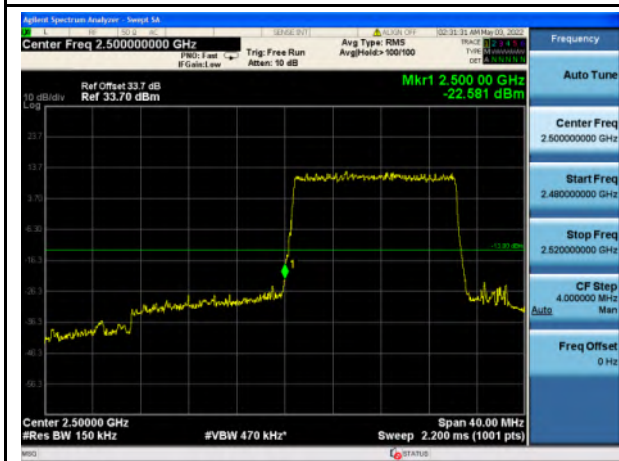

Band 7_QPSK_15M_Low_Full RB Config