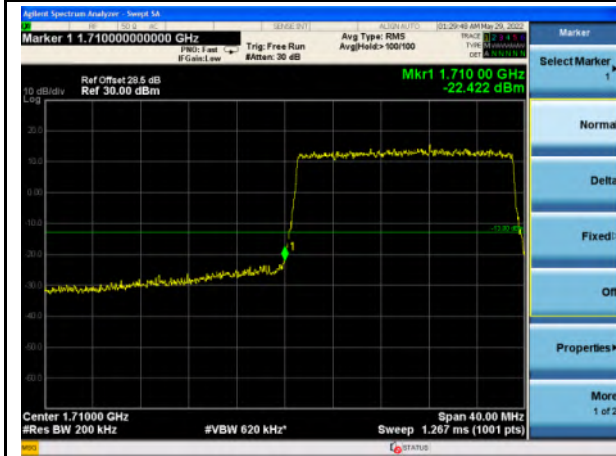

Band 66_QPSK_15M_Low_Full RB Config

Band 66_QPSK_15M_High_Full RB Config

Band 66_16-QAM_15M_Low_Full RB Config

Band 66_16-QAM_15M_High_Full RB Config

Band 66_QPSK_20M_Low_Full RB Config

Band 66_QPSK_20M_High_Full RB Config