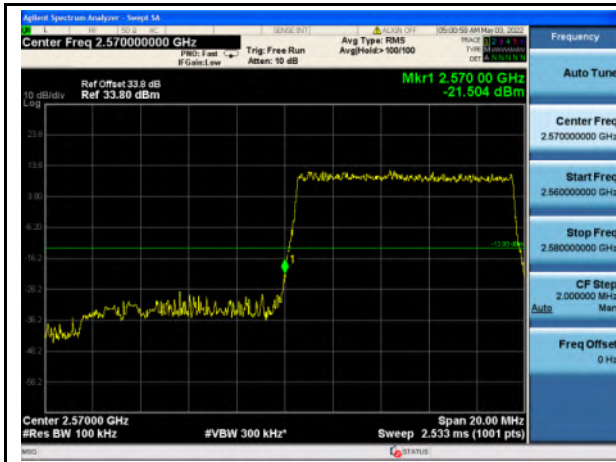

Band 38_QPSK_10M_Low_Full RB Config