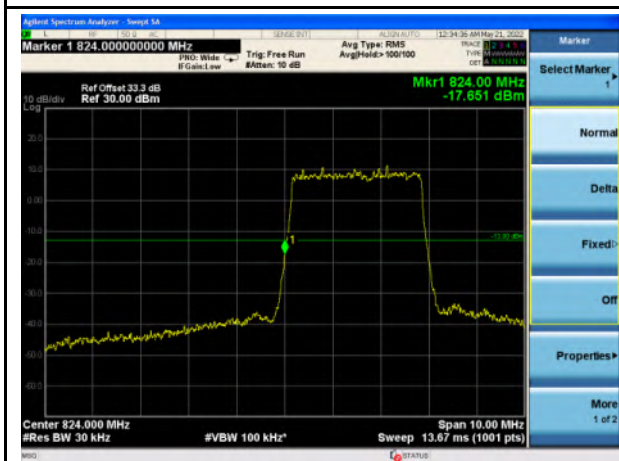

Band 4_16-QAM_20M_Low_Full RB Config

Band 4_16-QAM_20M_High_Full RB Config

Band 5_QPSK_1.4M_Low_Full RB Config

Band 5_QPSK_1.4M_High_Full RB Config

Band 5_16-QAM_1.4M_Low_Full RB Config

Band 5_16-QAM_1.4M_High_Full RB Config