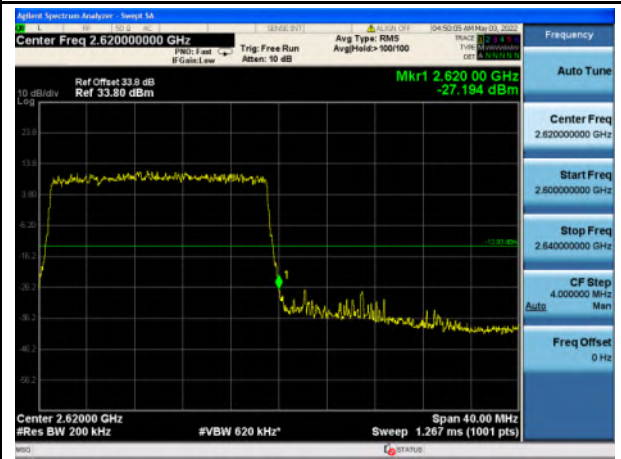

Band 38_16-QAM_20M_High_Full RB Config