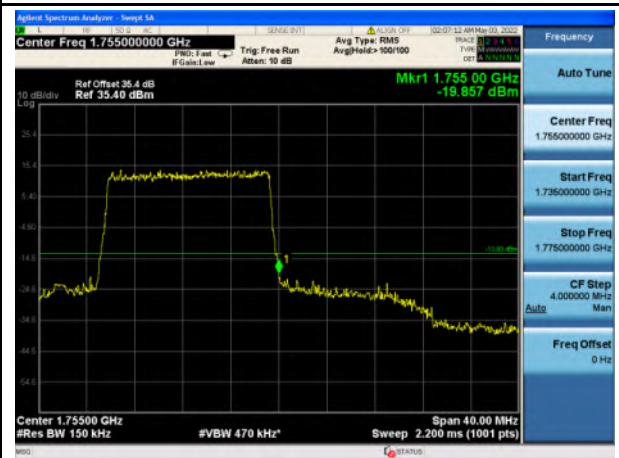

Band 4_QPSK_15M_High_Full RB Config