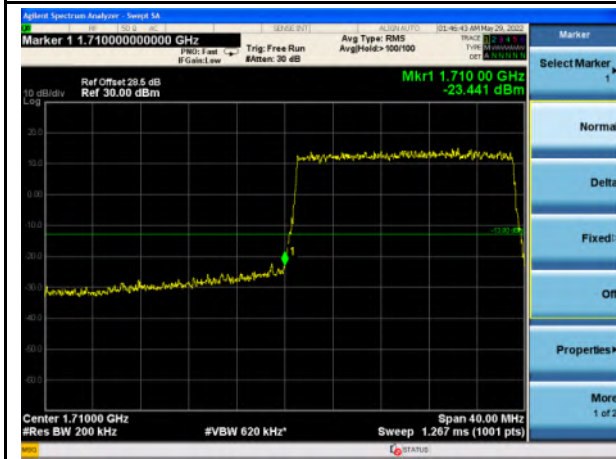

Band 66_QPSK_15M_Low_Full RB Config

Band 66_QPSK_15M_High_Full RB Config

Band 66_16-QAM_15M_Low_Full RB Config

Band 66_16-QAM_15M_High_Full RB Config

Band 66_QPSK_20M_Low_Full RB Config

Band 66_QPSK_20M_High_Full RB Config