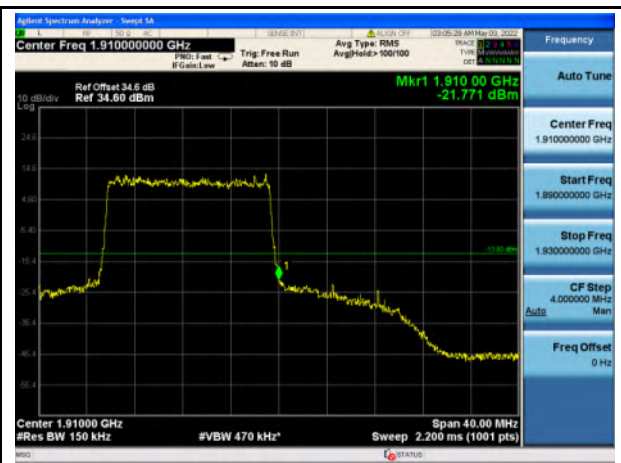

Band 2_16-QAM_15M_High_Full RB Config