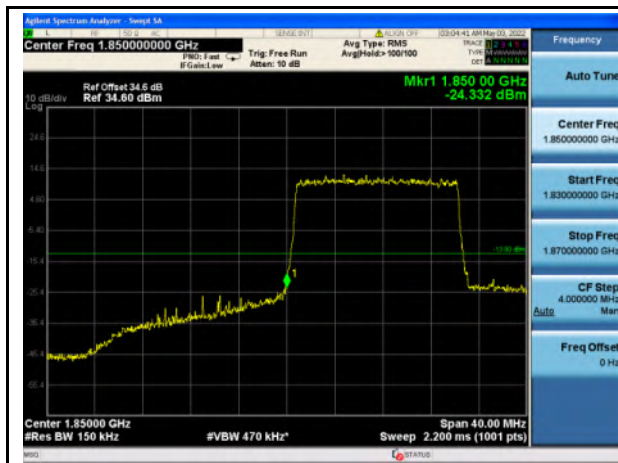

Band 2_16-QAM_15M_Low_Full RB Config