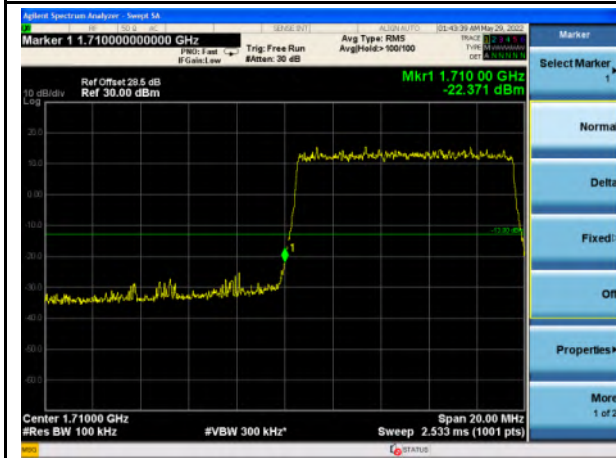

Band 66_16-QAM_5M_Low_Full RB Config

Band 66_16-QAM_5M_High_Full RB Config

Band 66_QPSK_10M_Low_Full RB Config

Band 66_QPSK_10M_High_Full RB Config

Band 66_16-QAM_10M_Low_Full RB Config

Band 66_16-QAM_10M_High_Full RB Config