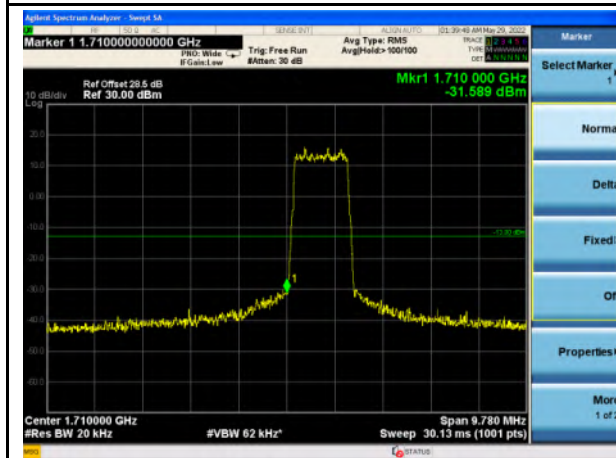

Band 38_16-QAM_20M_Low_Full RB Config

Band 38_16-QAM_20M_High_Full RB Config

Band 66_QPSK_1.4M_Low_Full RB Config

Band 66_QPSK_1.4M_High_Full RB Config

Band 66_16-QAM_1.4M_Low_Full RB Config

Band 66_16-QAM_1.4M_High_Full RB Config