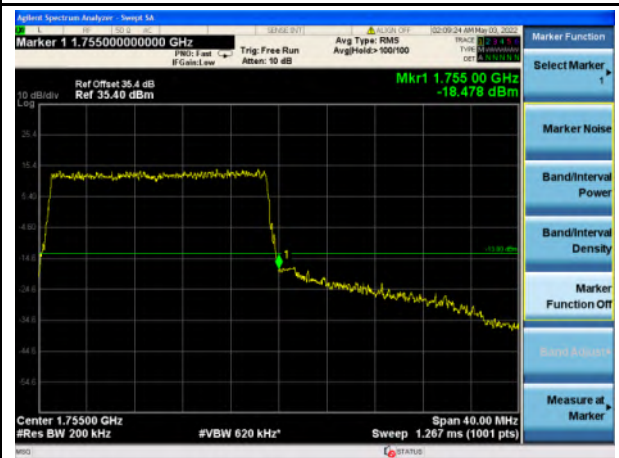

Band 4_QPSK_15M_Low_Full RB Config

Band 4_QPSK_15M_High_Full RB Config

Band 4_16-QAM_15M_Low_Full RB Config

Band 4_16-QAM_15M_High_Full RB Config

Band 4_QPSK_20M_Low_Full RB Config

Band 4_QPSK_20M_High_Full RB Config