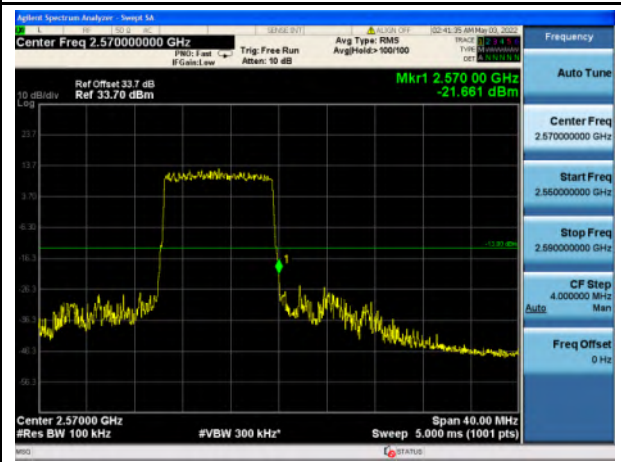

Band 7_16-QAM_10M_High_Full RB Config