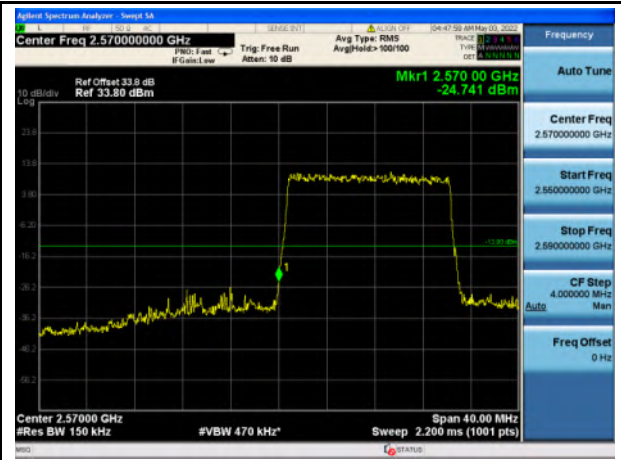

Band 38_16-QAM_15M_High_Full RB Config