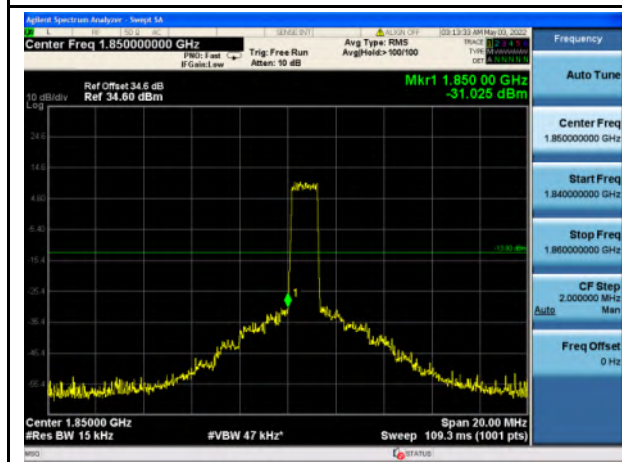

WAP-22021511-LC-FCC-IC-LTE_Appendix - C - Band Edge Test Plots

Band 2_QPSK_1.4M_Low_Full RB Config

Band 2_QPSK_1.4M_High_Full RB Config

Band 2_16-QAM_1.4M_Low_Full RB Config

Band 2_16-QAM_1.4M_High_Full RB Config