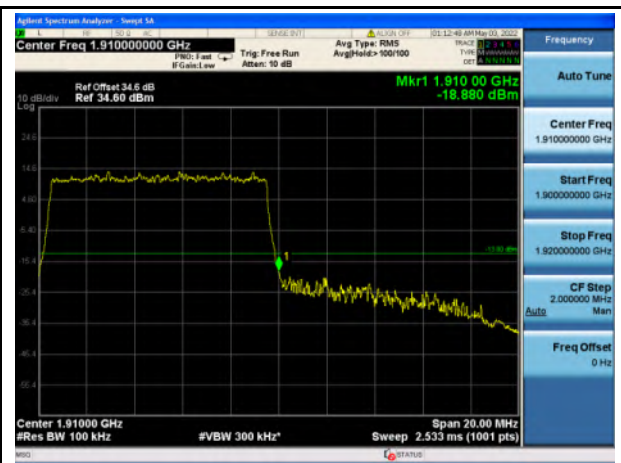

Band 2_QPSK_10M_High_Full RB Config