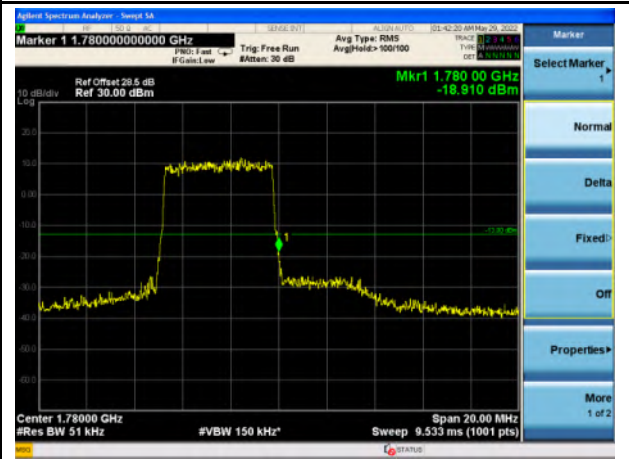

Band 66_16-QAM_5M_High_Full RB Config