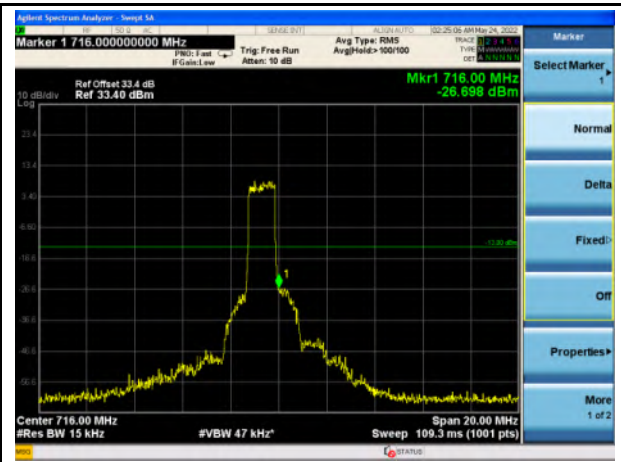

Band 7_QPSK_20M_Low_Full RB Config

Band 7_QPSK_20M_High_Full RB Config

Band 7_16-QAM_20M_Low_Full RB Config

Band 7_16-QAM_20M_High_Full RB Config

Band 12_QPSK_1.4M_Low_Full RB Config

Band 12_QPSK_1.4M_High_Full RB Config