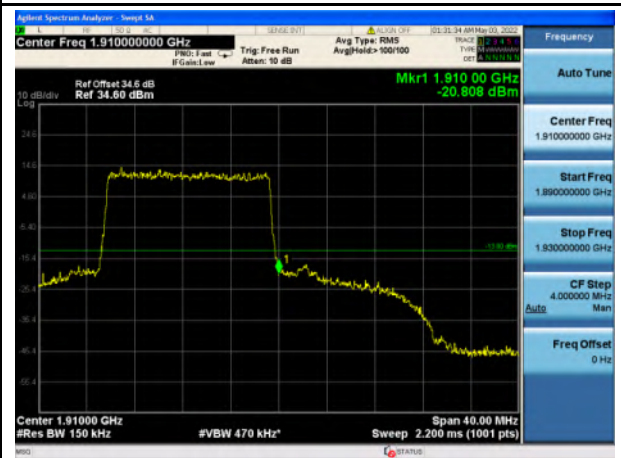

Band 2_QPSK_15M_High_Full RB Config