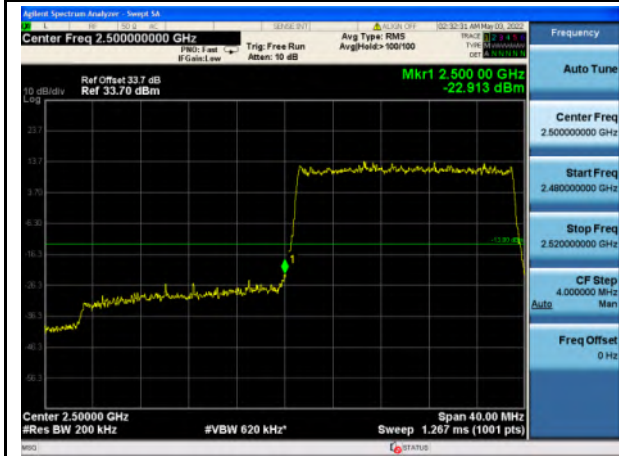

Band 7_16-QAM_10M_Low_Full RB Config

Band 7_16-QAM_10M_High_Full RB Config

Band 7_QPSK_15M_Low_Full RB Config

Band_QPSK_15M_High_Full RB Config

Band 7_16-QAM_15M_Low_Full RB Config

Band 7_16-QAM_15M_High_Full RB Config