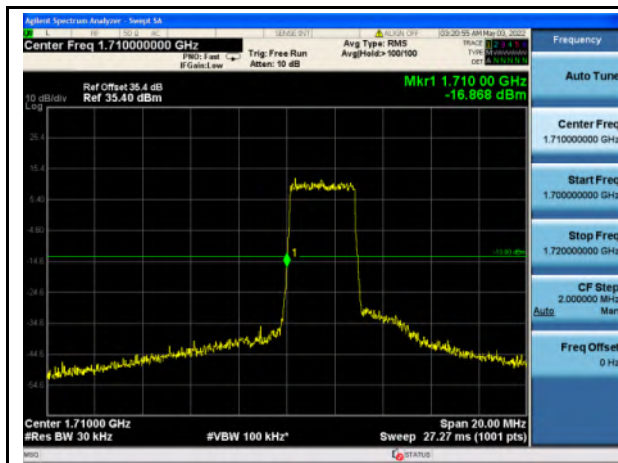

Band 4_16-QAM_3M_Low_Full RB Config