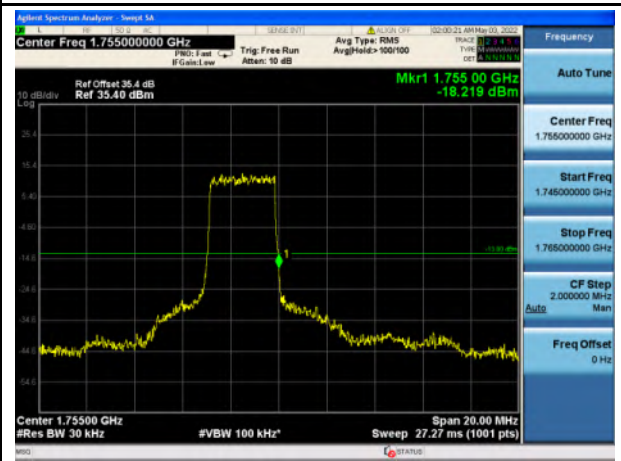

Band 4_QPSK_3M_High_Full RB Config