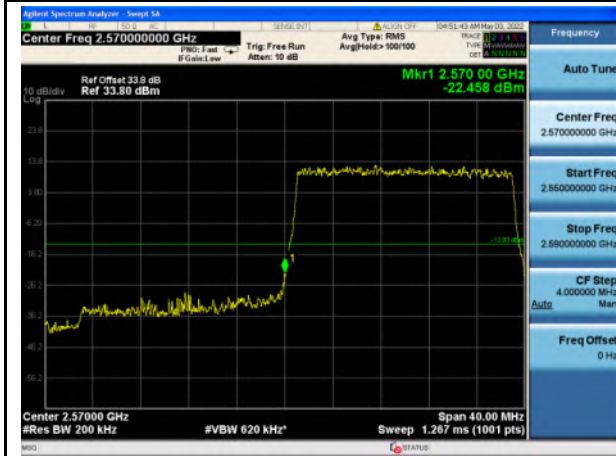

Band 38_QPSK_15M_Low_Full RB Config

Band 38_QPSK_15M_High_Full RB Config

Band 38_16-QAM_15M_Low_Full RB Config

Band 38_16-QAM_15M_High_Full RB Config

Band 38_QPSK_20M_Low_Full RB Config

Band 38_QPSK_20M_High_Full RB Config