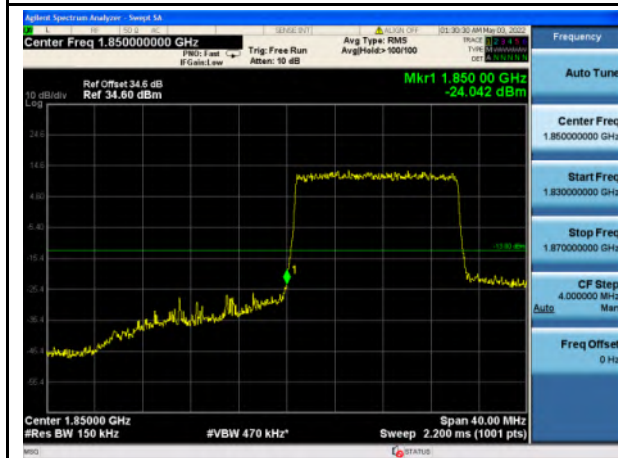

Band 2_16-QAM_5M_Low_Full RB Config

Band 2_16-QAM_5M_High_Full RB Config

Band 2_QPSK_10M_Low_Full RB Config

Band 2_QPSK_10M_High_Full RB Config

Band 2_16-QAM_10M_Low_Full RB Config

Band 2_16-QAM_10M_High_Full RB Config