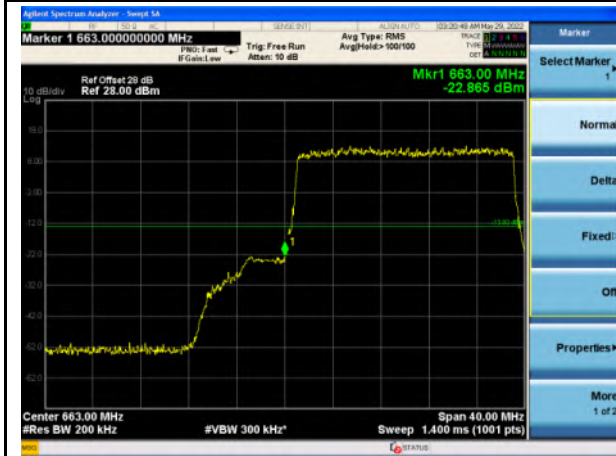

Band 71_QPSK_20M_Low_Full RB Config