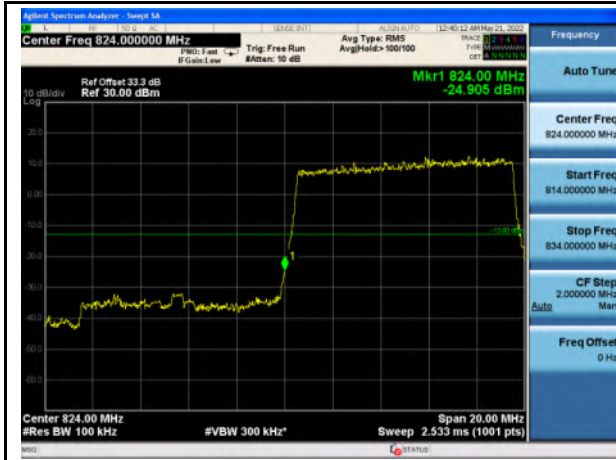

Band 5_QPSK_10M_Low_Full RB Config