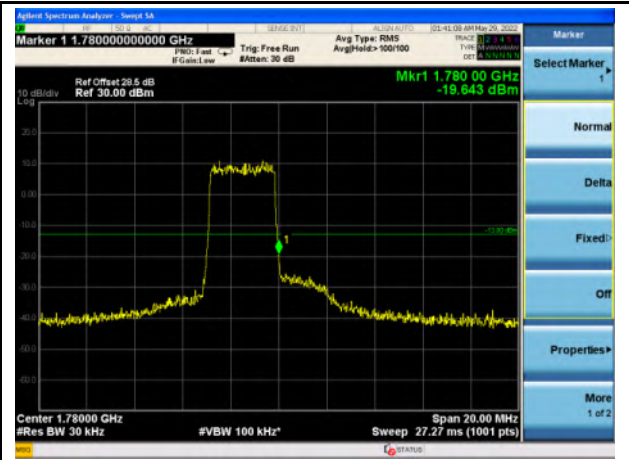

Band 66_16-QAM_3M_High_Full RB Config