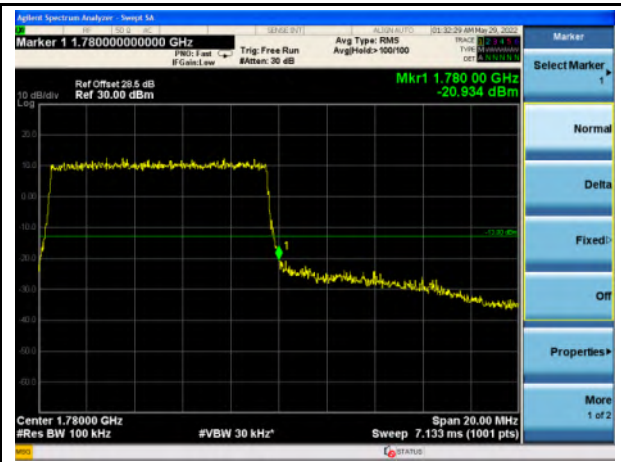

Band 66_QPSK_10M_High_Full RB Config