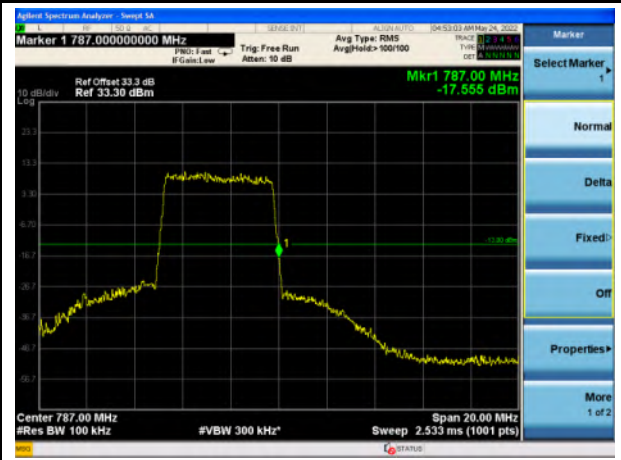

Band 12_16-QAM_10M_Low_Full RB Config

Band 12_16-QAM_10M_High_Full RB Config

Band 13_QPSK_5M_Low_Full RB Config

Band 13_QPSK_5M_High_Full RB Config

Band 13_16-QAM_5M_Low_Full RB Config

Band 13_16-QAM_5M_High_Full RB Config