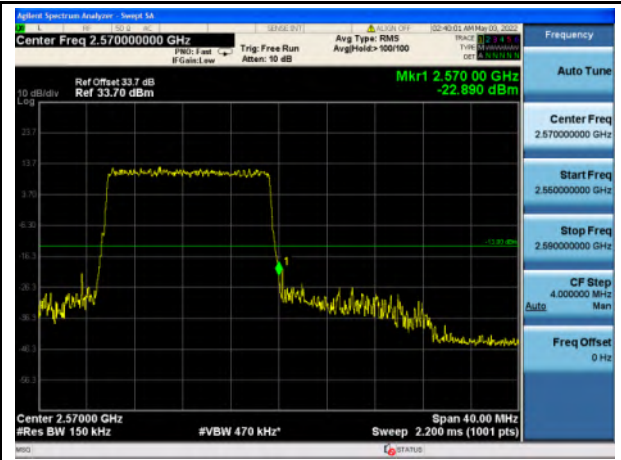

Band 7_16-QAM_10M_Low_Full RB Config

Band 7_16-QAM_10M_High_Full RB Config

Band 7_QPSK_15M_Low_Full RB Config

Band_QPSK_15M_High_Full RB Config

Band 7_16-QAM_15M_Low_Full RB Config

Band 7_16-QAM_15M_High_Full RB Config