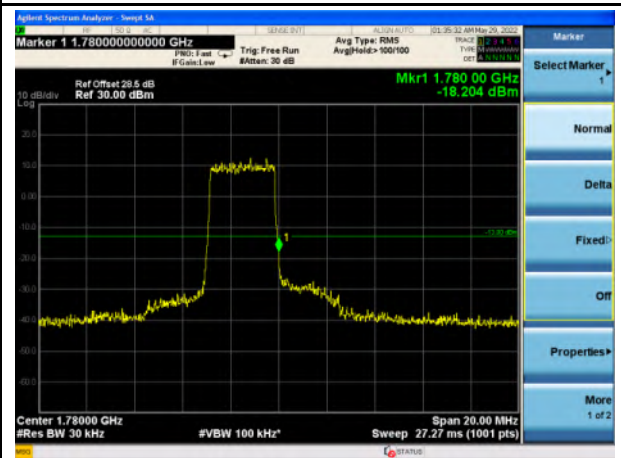

Band 66_QPSK_3M_High_Full RB Config