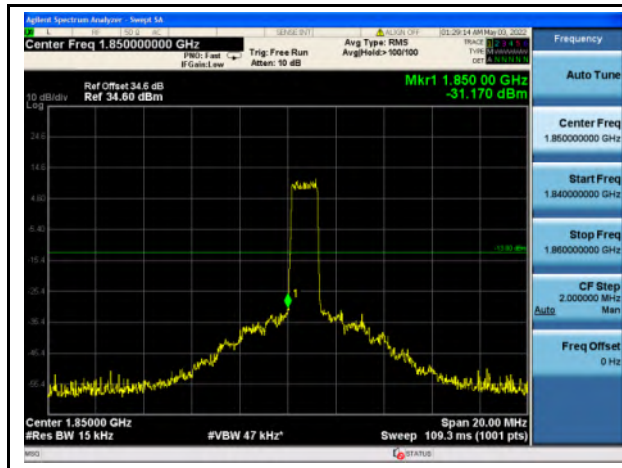

WAP-22021511-LC-FCC-IC-LTE_Appendix - C - Band Edge Test Plots

Band 2_QPSK_1.4M_Low_Full RB Config

Band 2_QPSK_1.4M_High_Full RB Config

Band 2_16-QAM_1.4M_Low_Full RB Config

Band 2_16-QAM_1.4M_High_Full RB Config