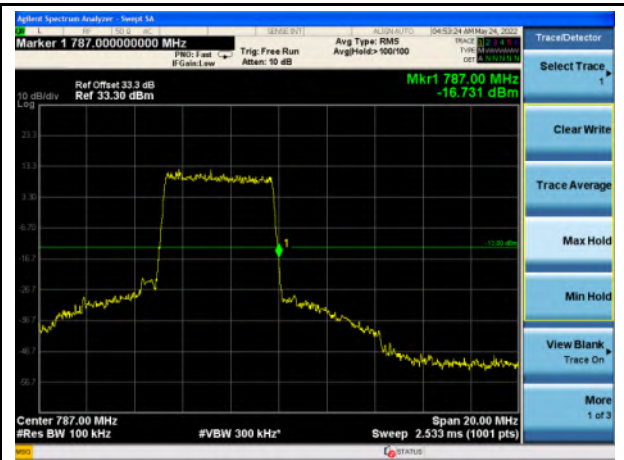

Band 13_QPSK_5M_High_Full RB Config