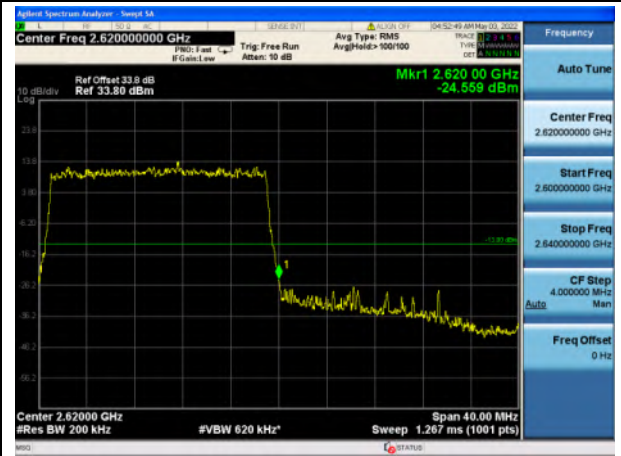

Band 38_QPSK_15M_Low_Full RB Config

Band 38_QPSK_15M_High_Full RB Config

Band 38_16-QAM_15M_Low_Full RB Config

Band 38_16-QAM_15M_High_Full RB Config

Band 38_QPSK_20M_Low_Full RB Config

Band 38_QPSK_20M_High_Full RB Config