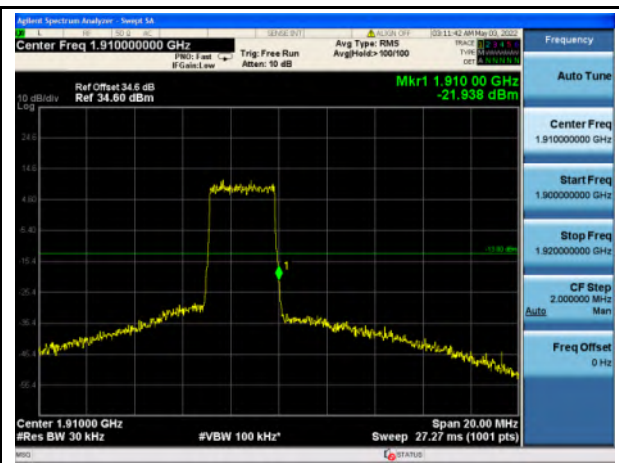

Band 2_16-QAM_3M_High_Full RB Config