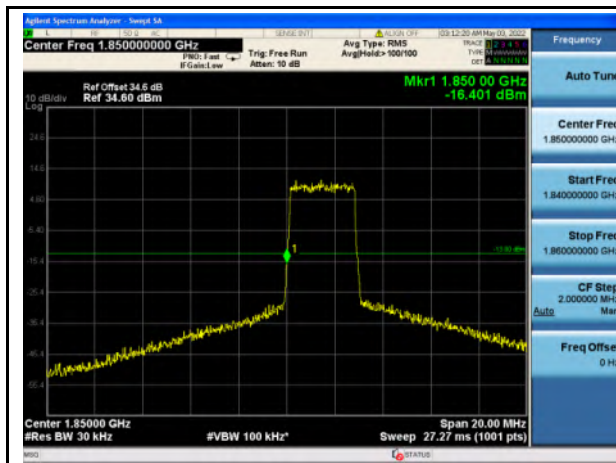

Band 2_16-QAM_3M_Low_Full RB Config