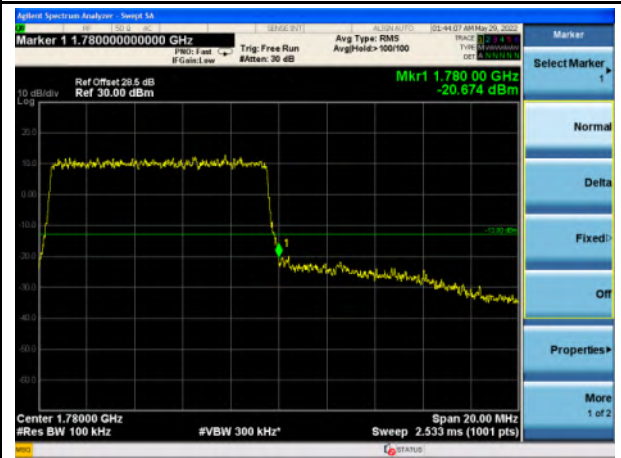

Band 66_16-QAM_5M_Low_Full RB Config

Band 66_16-QAM_5M_High_Full RB Config

Band 66_QPSK_10M_Low_Full RB Config

Band 66_QPSK_10M_High_Full RB Config

Band 66_16-QAM_10M_Low_Full RB Config

Band 66_16-QAM_10M_High_Full RB Config