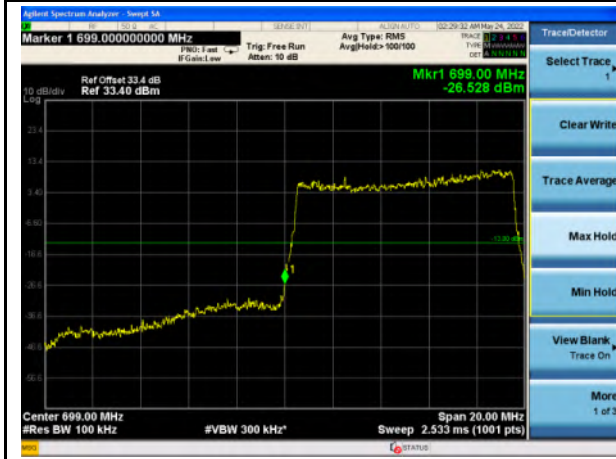

Band 12_QPSK_5M_Low_Full RB Config

Band 12_QPSK_5M_High_Full RB Config

Band 12_16-QAM_5M_Low_Full RB Config

Band 12_16-QAM_5M_High_Full RB Config

Band 12_QPSK_10M_Low_Full RB Config

Band 12_QPSK_10M_High_Full RB Config