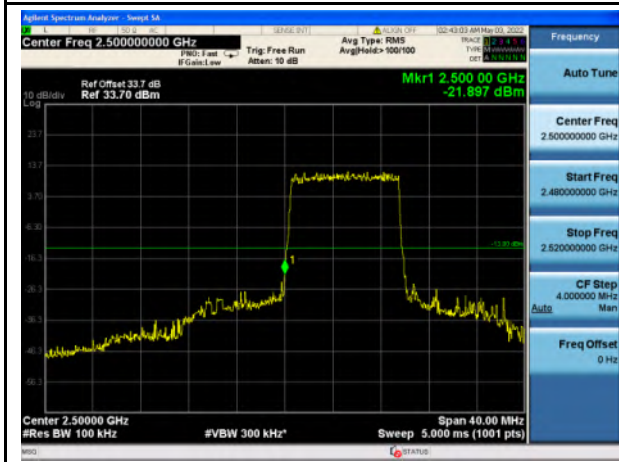

Band 7_QPSK_5M_Low_Full RB Config

Band 7_QPSK_5M_High_Full RB Config

Band 7_16-QAM_5M_Low_Full RB Config

Band 7_16-QAM_5M_High_Full RB Config

Band 7_QPSK_10M_Low_Full RB Config

Band 7_QPSK_10M_High_Full RB Config