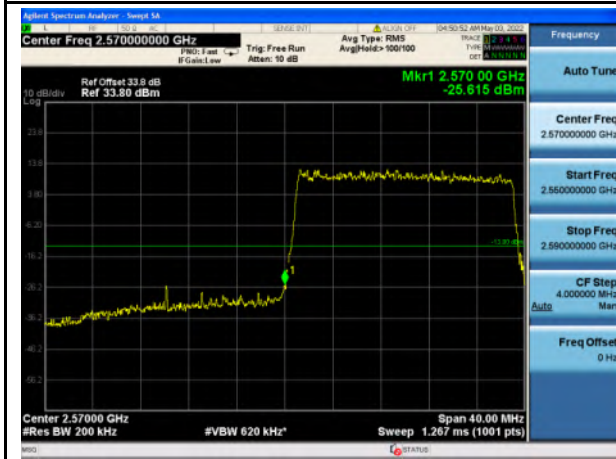

Band 38_QPSK_15M_Low_Full RB Config

Band 38_QPSK_15M_High_Full RB Config

Band 38_16-QAM_15M_Low_Full RB Config

Band 38_16-QAM_15M_High_Full RB Config

Band 38_QPSK_20M_Low_Full RB Config

Band 38_QPSK_20M_High_Full RB Config