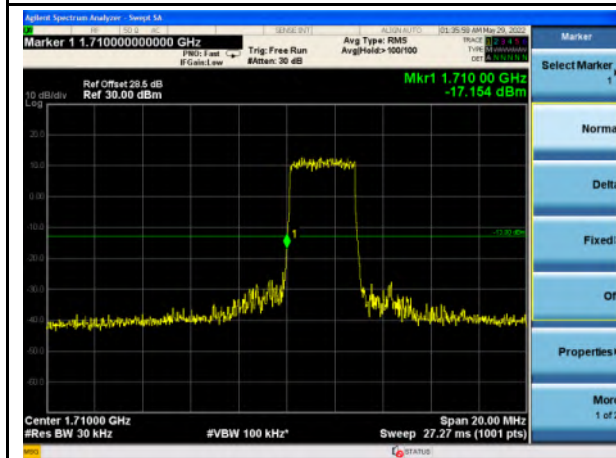

Band 38_16-QAM_20M_Low_Full RB Config

Band 38_16-QAM_20M_High_Full RB Config

Band 66_QPSK_1.4M_Low_Full RB Config

Band 66_QPSK_1.4M_High_Full RB Config

Band 66_16-QAM_1.4M_Low_Full RB Config

Band 66_16-QAM_1.4M_High_Full RB Config