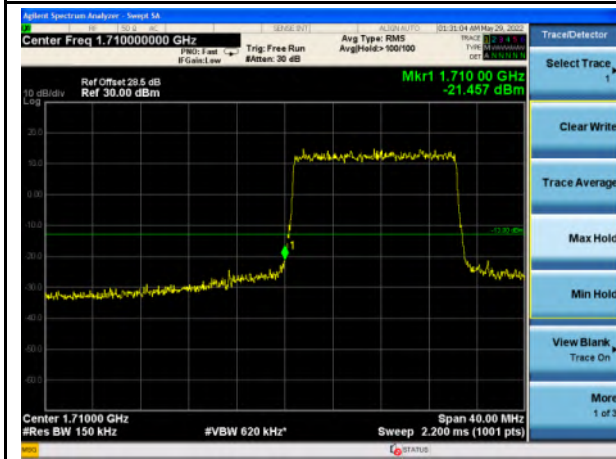

Band 66_16-QAM_5M_Low_Full RB Config

Band 66_16-QAM_5M_High_Full RB Config

Band 66_QPSK_10M_Low_Full RB Config

Band 66_QPSK_10M_High_Full RB Config

Band 66_16-QAM_10M_Low_Full RB Config

Band 66_16-QAM_10M_High_Full RB Config