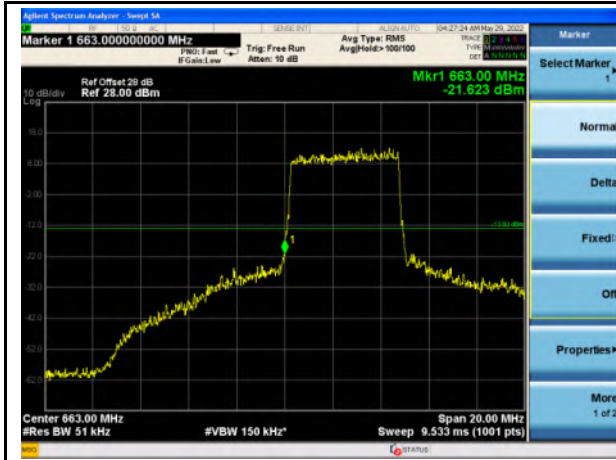

Band 71_QPSK_5M_Low_Full RB Config