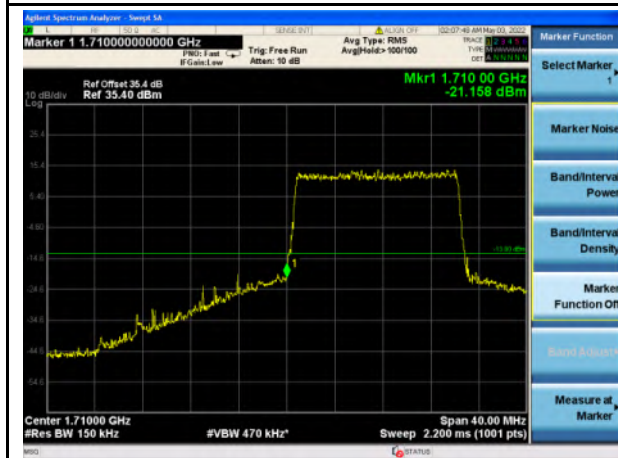

Band 4_16-QAM_5M_Low_Full RB Config

Band 4_16-QAM_5M_High_Full RB Config

Band 4_QPSK_10M_Low_Full RB Config

Band 4_QPSK_10M_High_Full RB Config

Band 4_16-QAM_10M_Low_Full RB Config

Band 4_16-QAM_10M_High_Full RB Config