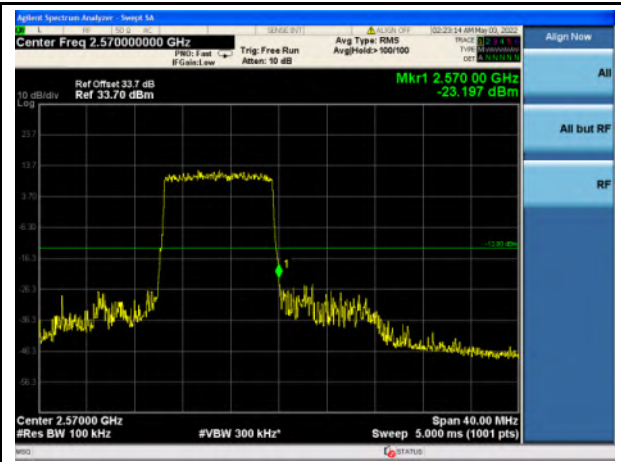

Band 7_QPSK_5M_Low_Full RB Config

Band 7_QPSK_5M_High_Full RB Config

Band 7_16-QAM_5M_Low_Full RB Config

Band 7_16-QAM_5M_High_Full RB Config

Band 7_QPSK_10M_Low_Full RB Config

Band 7_QPSK_10M_High_Full RB Config