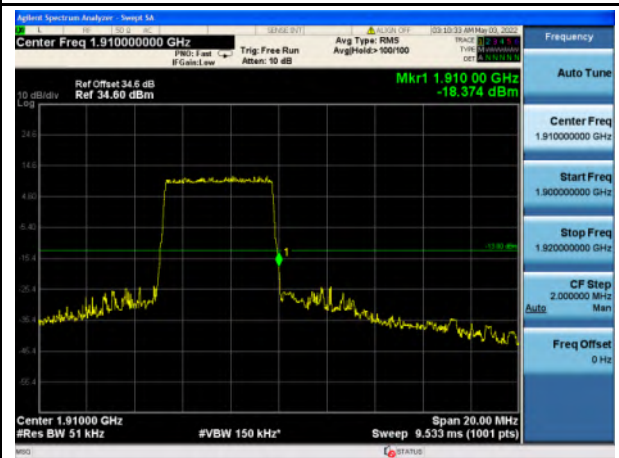

Band 2_16-QAM_5M_High_Full RB Config