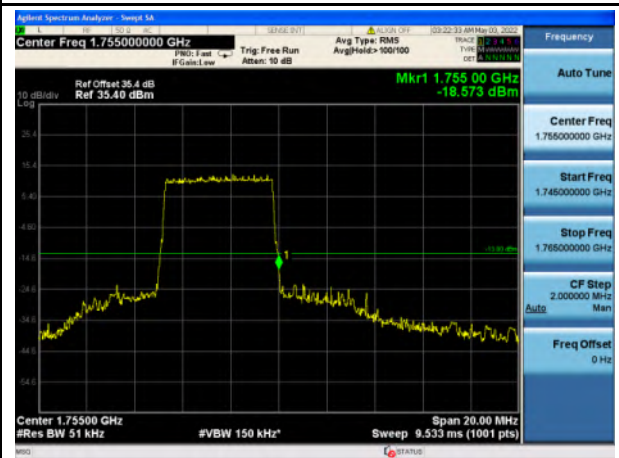

Band 4_16-QAM_5M_High_Full RB Config