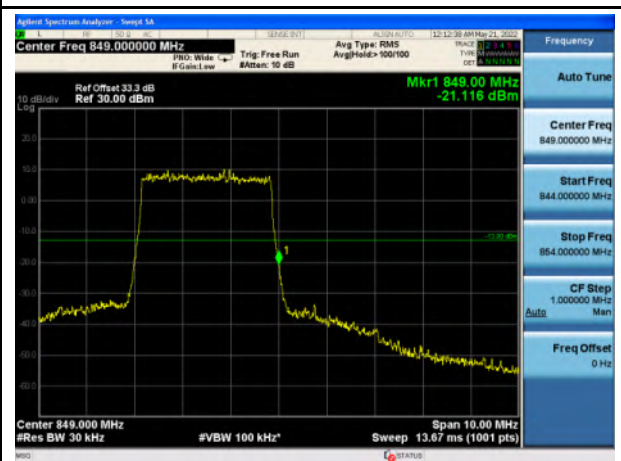

Band 5_QPSK_3M_High_Full RB Config