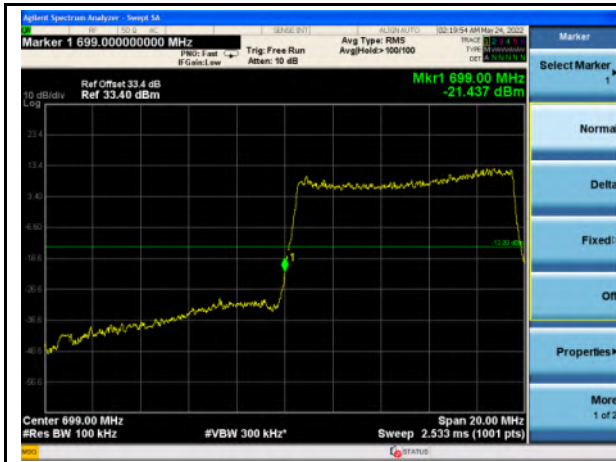

Band 12_QPSK_5M_Low_Full RB Config

Band 12_QPSK_5M_High_Full RB Config

Band 12_16-QAM_5M_Low_Full RB Config

Band 12_16-QAM_5M_High_Full RB Config

Band 12_QPSK_10M_Low_Full RB Config

Band 12_QPSK_10M_High_Full RB Config