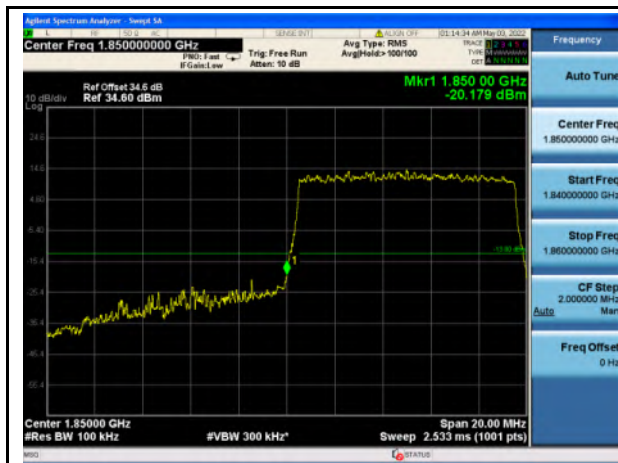

Band 2_QPSK_10M_Low_Full RB Config