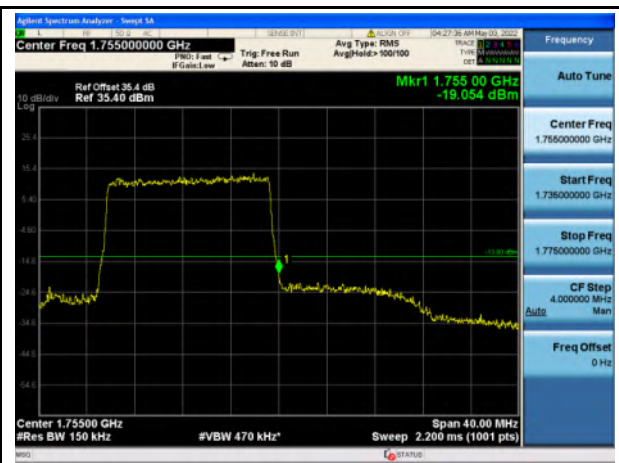

Band 4_16-QAM_15M_High_Full RB Config