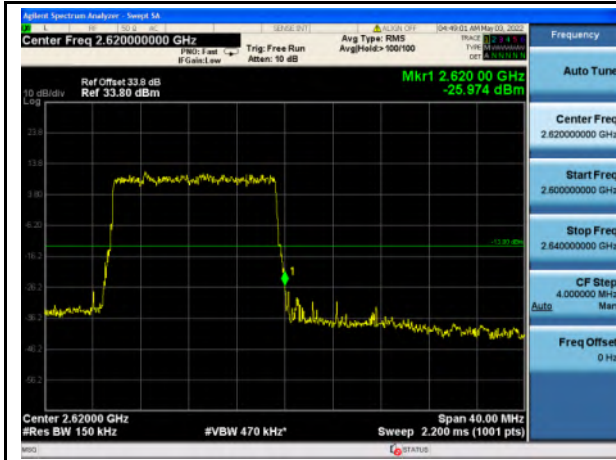

Band 38_16-QAM_15M_Low_Full RB Config