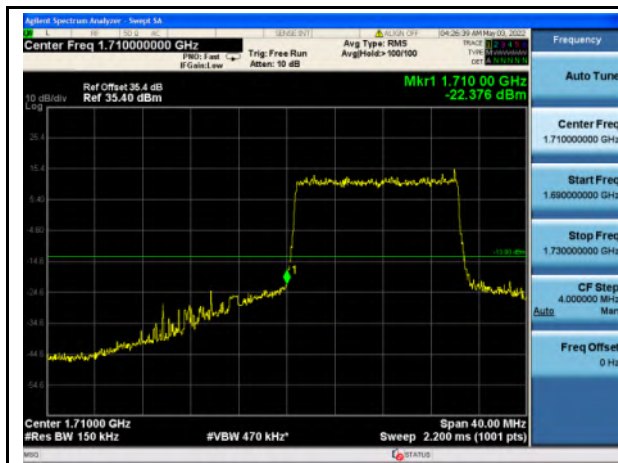

Band 4_16-QAM_15M_Low_Full RB Config