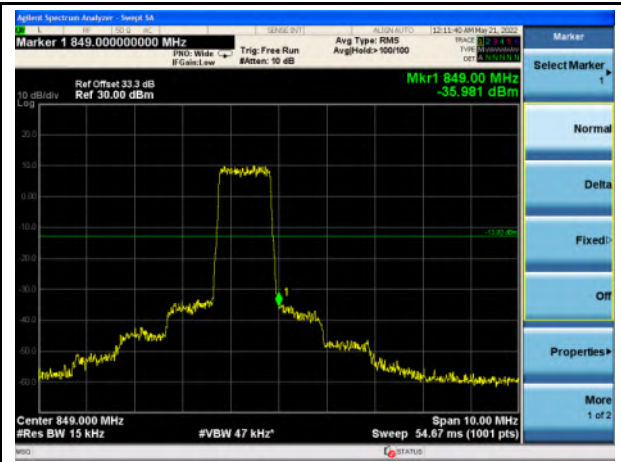

Band 5_QPSK_1.4M_High_Full RB Config