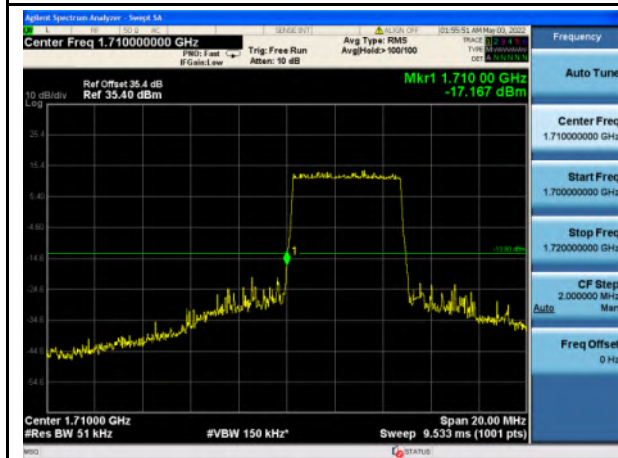

Band 4_QPSK_3M_Low_Full RB Config

Band 4_QPSK_3M_High_Full RB Config

Band 4_16-QAM_3M_Low_Full RB Config

Band 4_16-QAM_3M_High_Full RB Config

Band 4_QPSK_5M_Low_Full RB Config

Band 4_QPSK_5M_High_Full RB Config