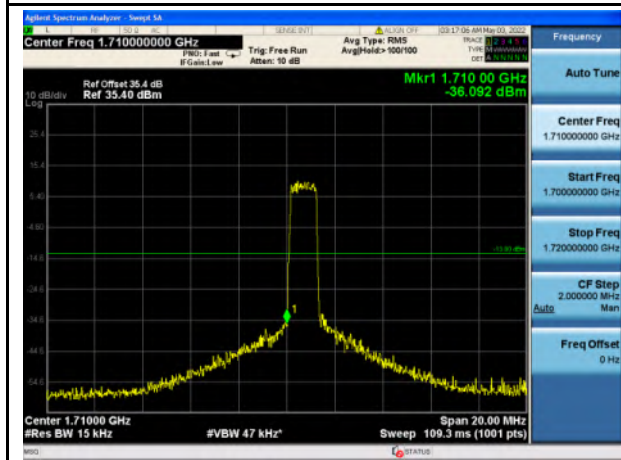

Band 2_16-QAM_20M_Low_Full RB Config

Band 2_16-QAM_20M_High_Full RB Config

Band 4_QPSK_1.4M_Low_Full RB Config

Band 4_QPSK_1.4M_High_Full RB Config

Band 4_16-QAM_1.4M_Low_Full RB Config

Band 4_16-QAM_1.4M_High_Full RB Config