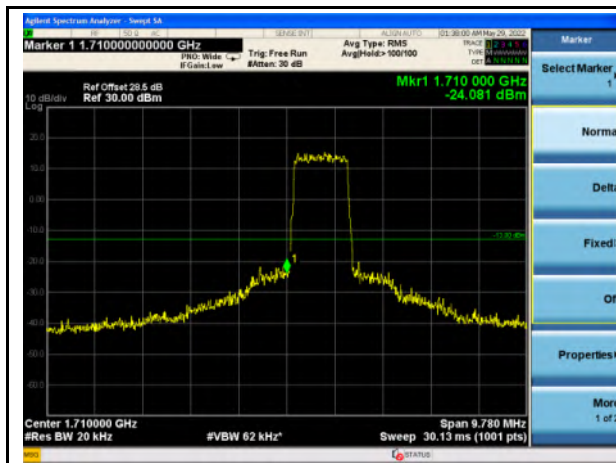

Band 66_QPSK_1.4M_Low_Full RB Config