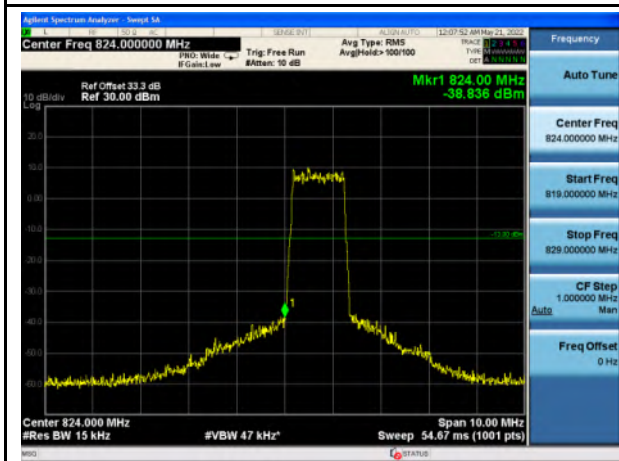

Band 4_16-QAM_20M_Low_Full RB Config

Band 4_16-QAM_20M_High_Full RB Config

Band 5_QPSK_1.4M_Low_Full RB Config

Band 5_QPSK_1.4M_High_Full RB Config

Band 5_16-QAM_1.4M_Low_Full RB Config

Band 5_16-QAM_1.4M_High_Full RB Config