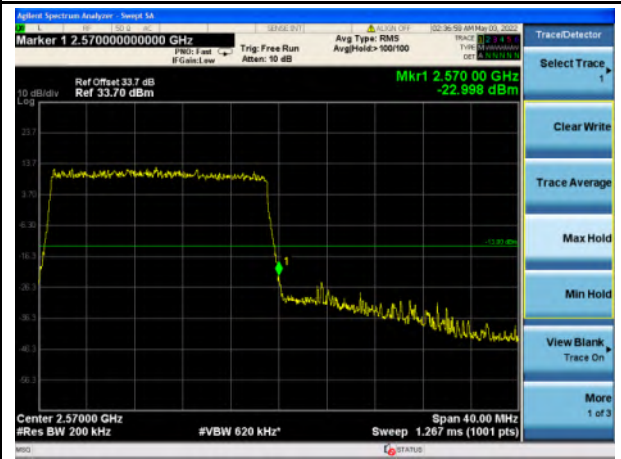

Band 7_16-QAM_20M_High_Full RB Config