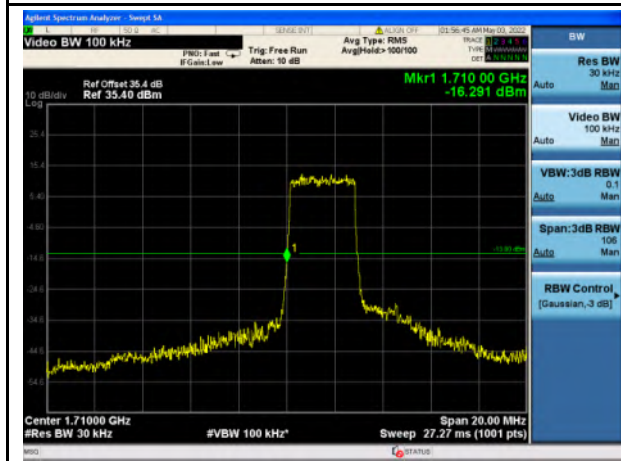

Band 2_16-QAM_20M_Low_Full RB Config

Band 2_16-QAM_20M_High_Full RB Config

Band 4_QPSK_1.4M_Low_Full RB Config

Band 4_QPSK_1.4M_High_Full RB Config

Band 4_16-QAM_1.4M_Low_Full RB Config

Band 4_16-QAM_1.4M_High_Full RB Config