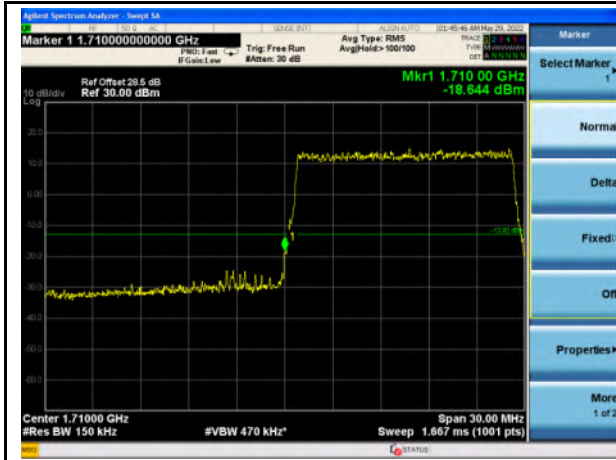

Band 66_16-QAM_15M_Low_Full RB Config