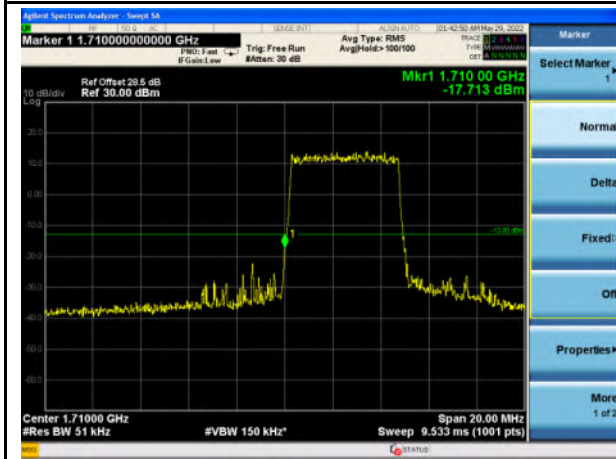

Band 66_QPSK_3M_Low_Full RB Config

Band 66_QPSK_3M_High_Full RB Config

Band 66_16-QAM_3M_Low_Full RB Config

Band 66_16-QAM_3M_High_Full RB Config

Band 66_QPSK_5M_Low_Full RB Config

Band 66_QPSK_5M_High_Full RB Config