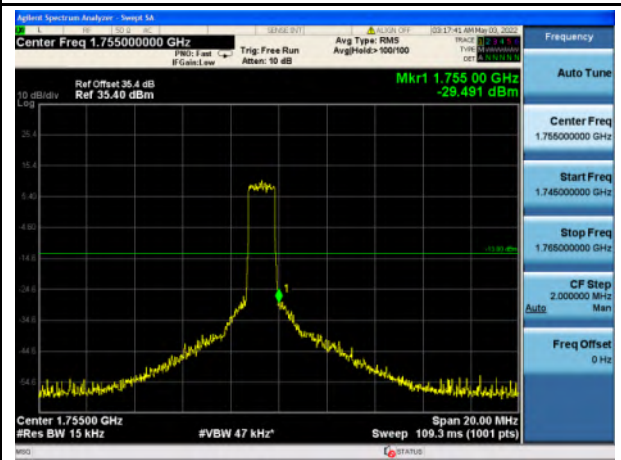

Band 2_16-QAM_20M_Low_Full RB Config

Band 2_16-QAM_20M_High_Full RB Config

Band 4_QPSK_1.4M_Low_Full RB Config

Band 4_QPSK_1.4M_High_Full RB Config

Band 4_16-QAM_1.4M_Low_Full RB Config

Band 4_16-QAM_1.4M_High_Full RB Config