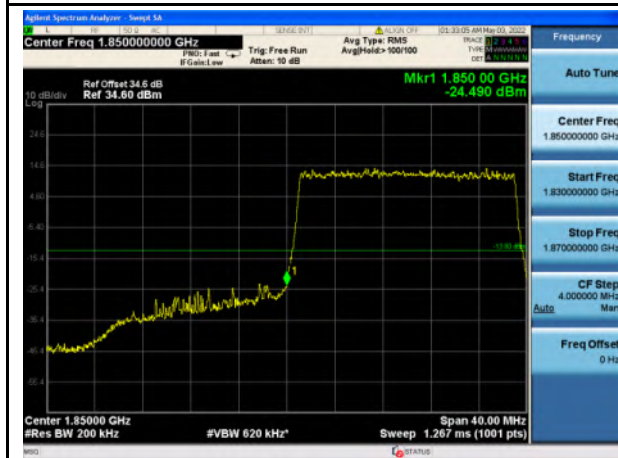

Band 2_QPSK_15M_Low_Full RB Config

Band 2_QPSK_15M_High_Full RB Config

Band 2_16-QAM_15M_Low_Full RB Config

Band 2_16-QAM_15M_High_Full RB Config

Band 2_QPSK_20M_Low_Full RB Config

Band 2_QPSK_20M_High_Full RB Config