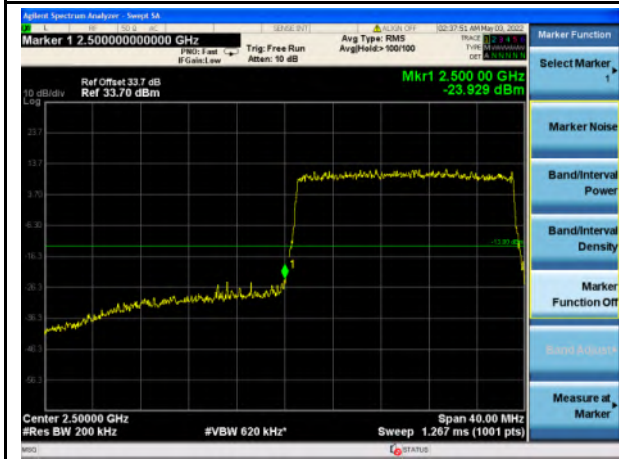

Band 7_16-QAM_20M_Low_Full RB Config