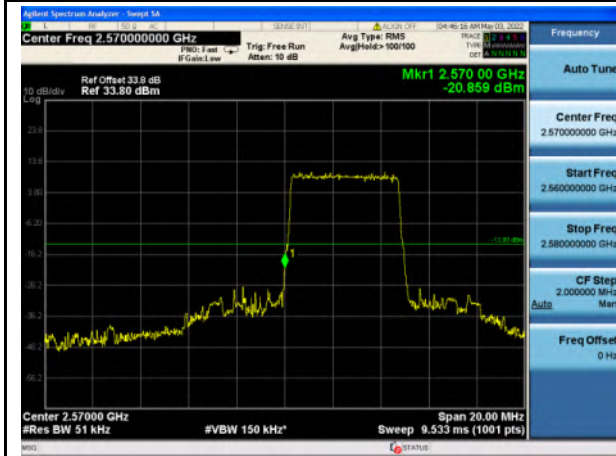

Band 13_QPSK_10M_Low_Full RB Config

Band 13_QPSK_10M_High_Full RB Config

Band 13_16-QAM_10M_Low_Full RB Config

Band 13_16-QAM_10M_High_Full RB Config

Band 38_QPSK_5M_Low_Full RB Config

Band 38_QPSK_5M_High_Full RB Config