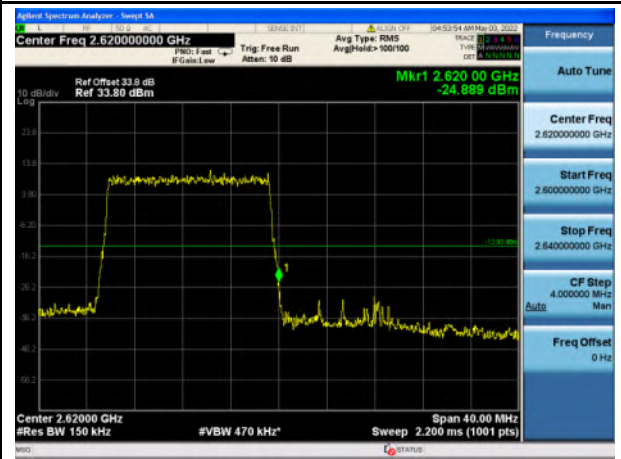

Band 38_QPSK_15M_High_Full RB Config