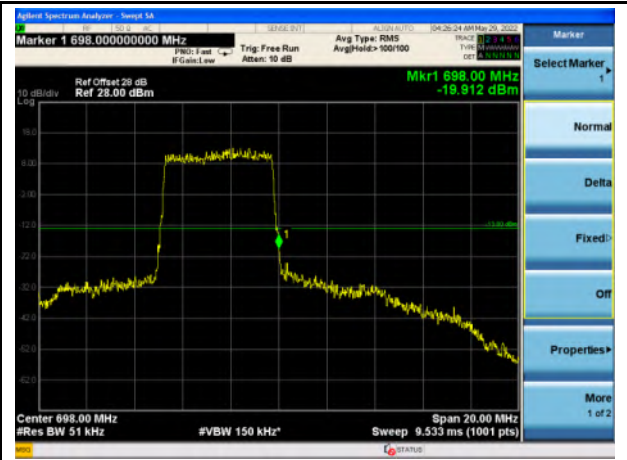

Band 71_QPSK_5M_High_Full RB Config