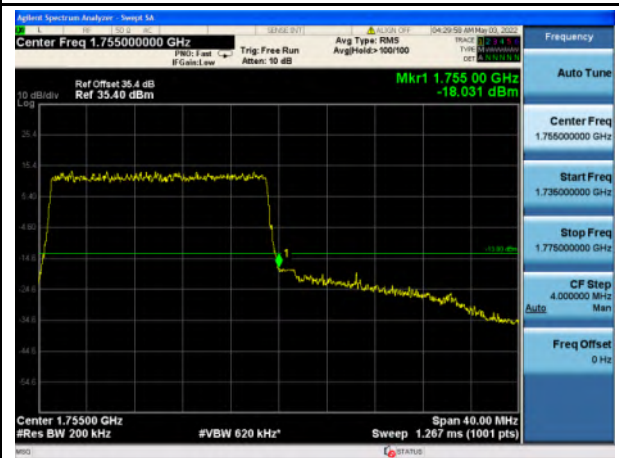

Band 4_16-QAM_20M_High_Full RB Config