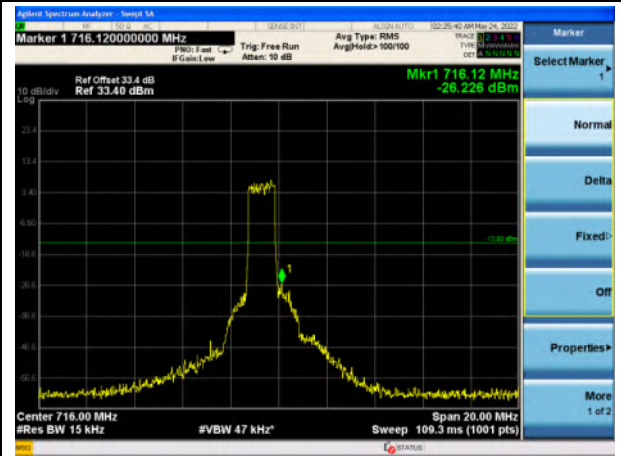

Band 12_16-QAM_1.4M_High_Full RB Config