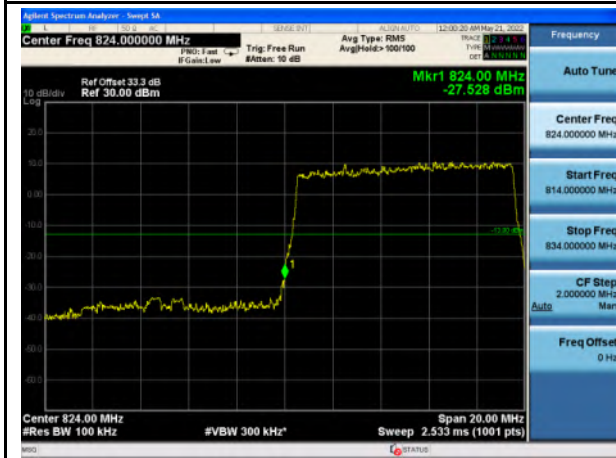

Band 5_16-QAM_5M_Low_Full RB Config

Band 5_16-QAM_5M_High_Full RB Config

Band 5_QPSK_10M_Low_Full RB Config

Band 5_QPSK_10M_High_Full RB Config

Band 5_16-QAM_10M_Low_Full RB Config

Band 5_16-QAM_10M_High_Full RB Config