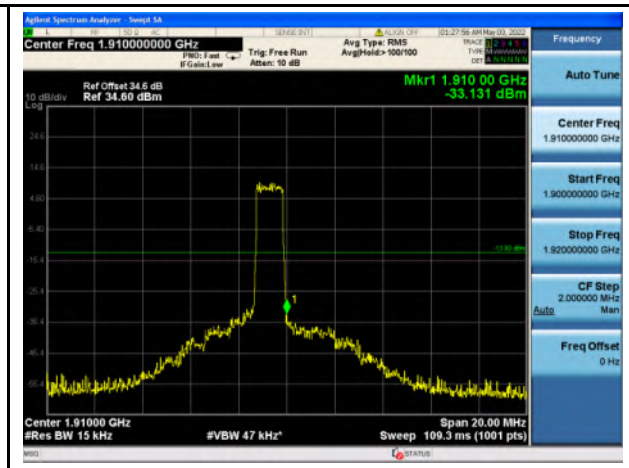

WAP-22021511-LC-FCC-IC-LTE_Appendix - C - Band Edge Test Plots

Band 2_QPSK_1.4M_Low_Full RB Config

Band 2_QPSK_1.4M_High_Full RB Config

Band 2_16-QAM_1.4M_Low_Full RB Config

Band 2_16-QAM_1.4M_High_Full RB Config