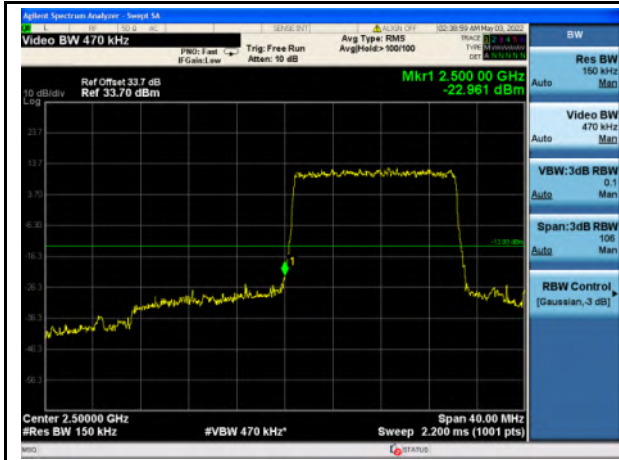

Band 7_16-QAM_10M_Low_Full RB Config

Band 7_16-QAM_10M_High_Full RB Config

Band 7_QPSK_15M_Low_Full RB Config

Band_QPSK_15M_High_Full RB Config

Band 7_16-QAM_15M_Low_Full RB Config

Band 7_16-QAM_15M_High_Full RB Config