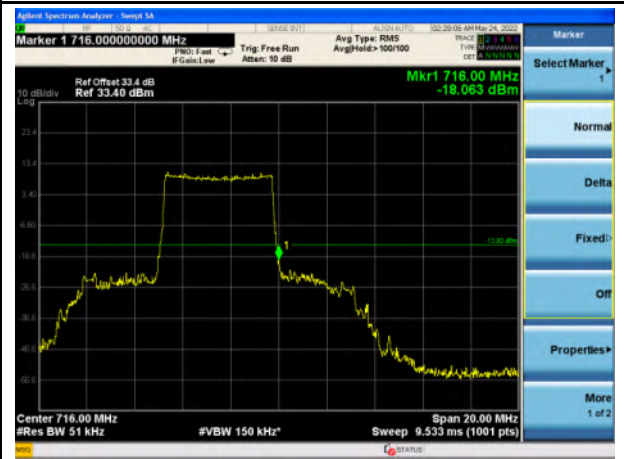

Band 12_16-QAM_5M_High_Full RB Config