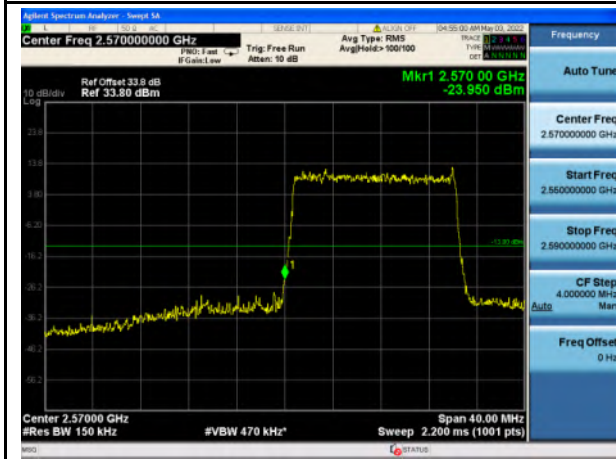

Band 38_16-QAM_5M_Low_Full RB Config

Band 38_16-QAM_5M_High_Full RB Config

Band 38_QPSK_10M_Low_Full RB Config

Band 38_QPSK_10M_High_Full RB Config

Band 38_16-QAM_10M_Low_Full RB Config

Band 38_16-QAM_10M_High_Full RB Config