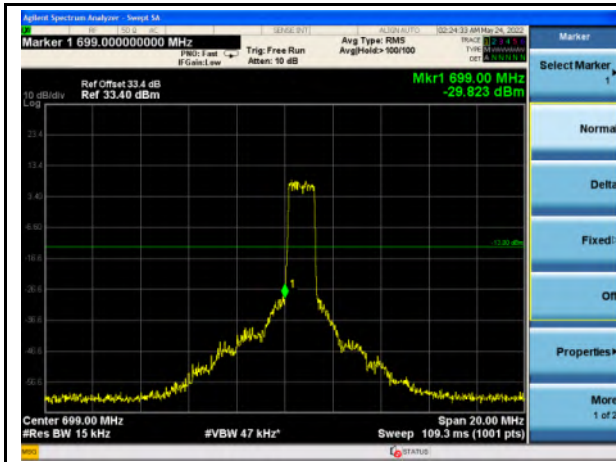

Band 7_QPSK_20M_Low_Full RB Config

Band 7_QPSK_20M_High_Full RB Config

Band 7_16-QAM_20M_Low_Full RB Config

Band 7_16-QAM_20M_High_Full RB Config

Band 12_QPSK_1.4M_Low_Full RB Config

Band 12_QPSK_1.4M_High_Full RB Config