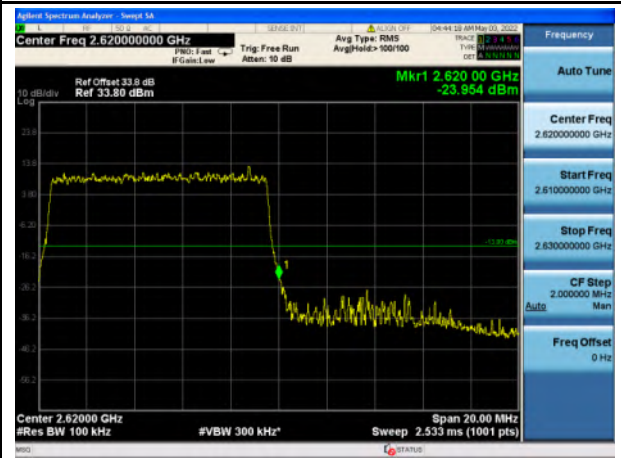

Band 38_16-QAM_5M_Low_Full RB Config

Band 38_16-QAM_5M_High_Full RB Config

Band 38_QPSK_10M_Low_Full RB Config

Band 38_QPSK_10M_High_Full RB Config

Band 38_16-QAM_10M_Low_Full RB Config

Band 38_16-QAM_10M_High_Full RB Config