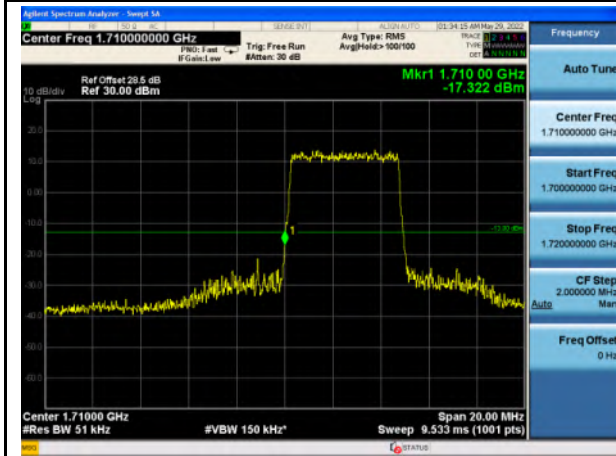

Band 66_QPSK_3M_Low_Full RB Config

Band 66_QPSK_3M_High_Full RB Config

Band 66_16-QAM_3M_Low_Full RB Config

Band 66_16-QAM_3M_High_Full RB Config

Band 66_QPSK_5M_Low_Full RB Config

Band 66_QPSK_5M_High_Full RB Config