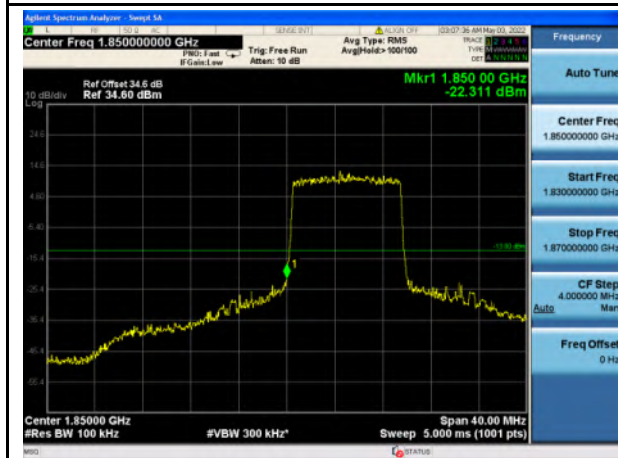

Band 2_16-QAM_5M_Low_Full RB Config

Band 2_16-QAM_5M_High_Full RB Config

Band 2_QPSK_10M_Low_Full RB Config

Band 2_QPSK_10M_High_Full RB Config

Band 2_16-QAM_10M_Low_Full RB Config

Band 2_16-QAM_10M_High_Full RB Config