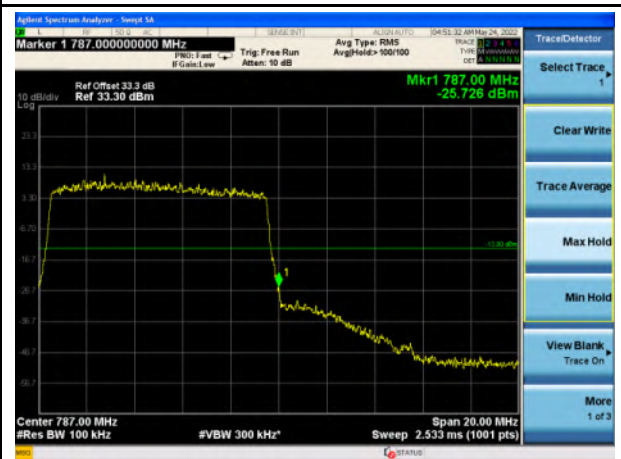

Band 13_16-QAM_10M_High_Full RB Config