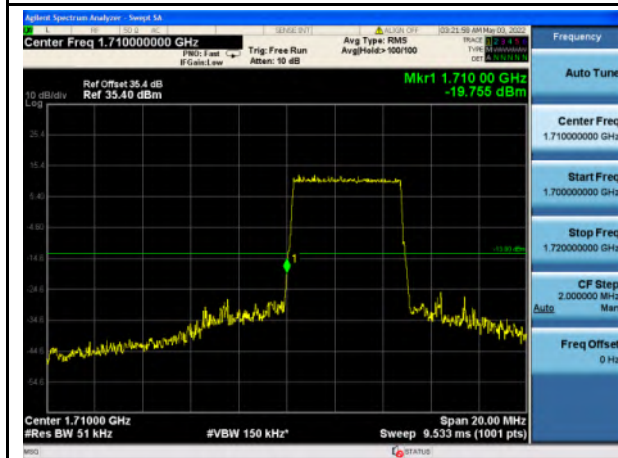

Band 4_QPSK_3M_Low_Full RB Config

Band 4_QPSK_3M_High_Full RB Config

Band 4_16-QAM_3M_Low_Full RB Config

Band 4_16-QAM_3M_High_Full RB Config

Band 4_QPSK_5M_Low_Full RB Config

Band 4_QPSK_5M_High_Full RB Config