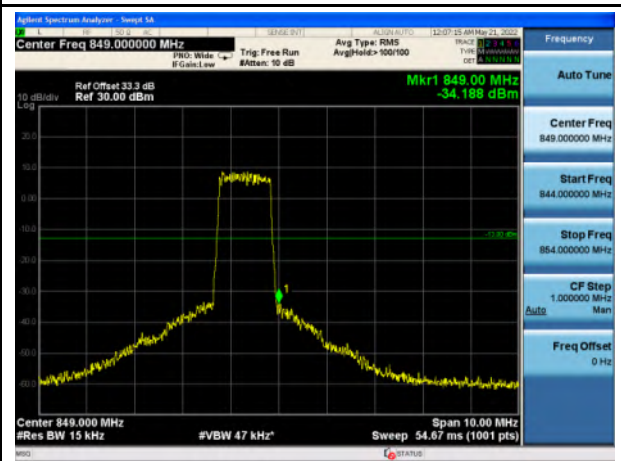

Band 4_16-QAM_20M_Low_Full RB Config

Band 4_16-QAM_20M_High_Full RB Config

Band 5_QPSK_1.4M_Low_Full RB Config

Band 5_QPSK_1.4M_High_Full RB Config

Band 5_16-QAM_1.4M_Low_Full RB Config

Band 5_16-QAM_1.4M_High_Full RB Config