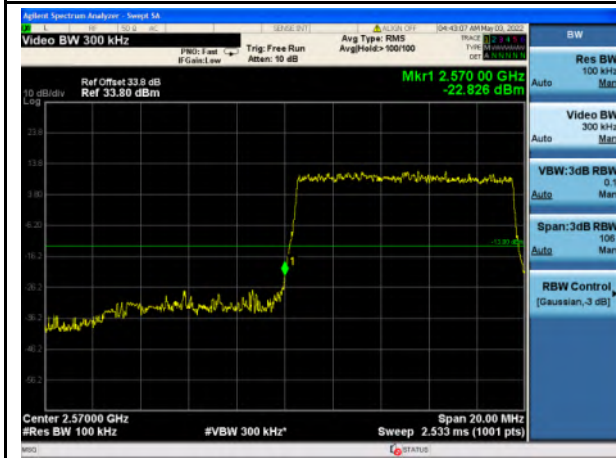

Band 38_16-QAM_5M_Low_Full RB Config

Band 38_16-QAM_5M_High_Full RB Config

Band 38_QPSK_10M_Low_Full RB Config

Band 38_QPSK_10M_High_Full RB Config

Band 38_16-QAM_10M_Low_Full RB Config

Band 38_16-QAM_10M_High_Full RB Config