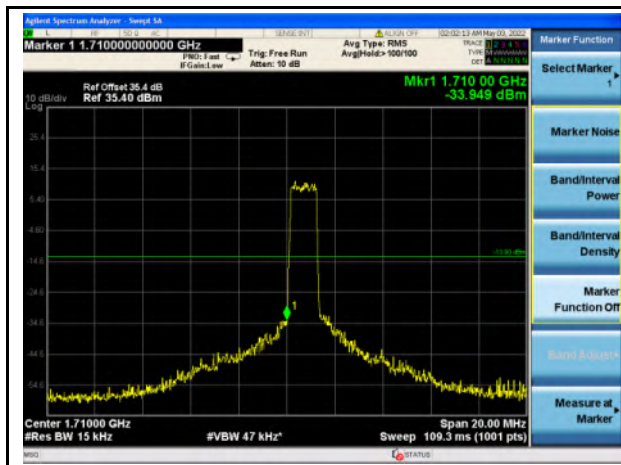

Band 4_QPSK_1.4M_Low_Full RB Config