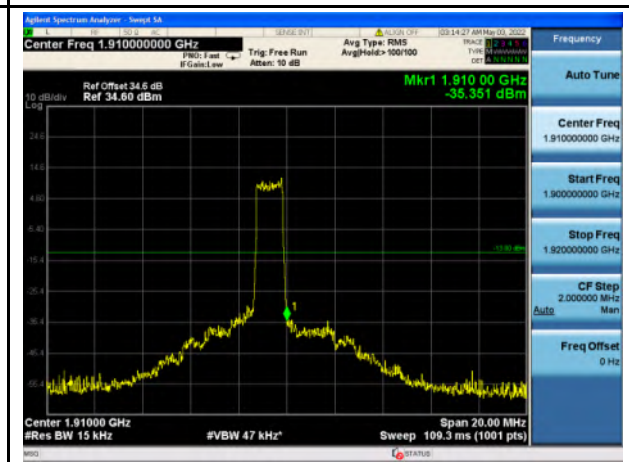

WAP-22021511-LC-FCC-IC-LTE_Appendix - C - Band Edge Test Plots

Band 2_QPSK_1.4M_Low_Full RB Config

Band 2_QPSK_1.4M_High_Full RB Config

Band 2_16-QAM_1.4M_Low_Full RB Config

Band 2_16-QAM_1.4M_High_Full RB Config