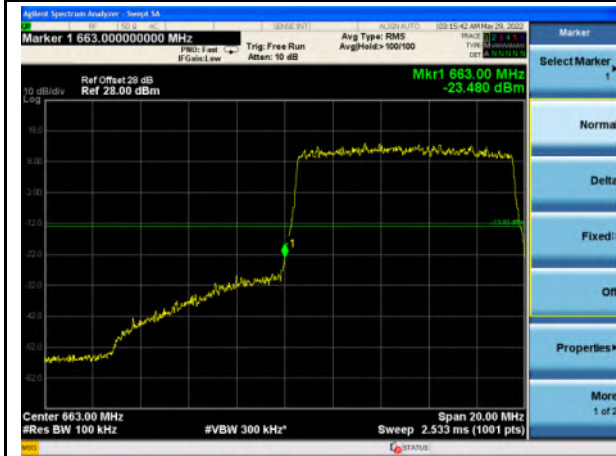

Band 71_16-QAM_10M_Low_Full RB Config