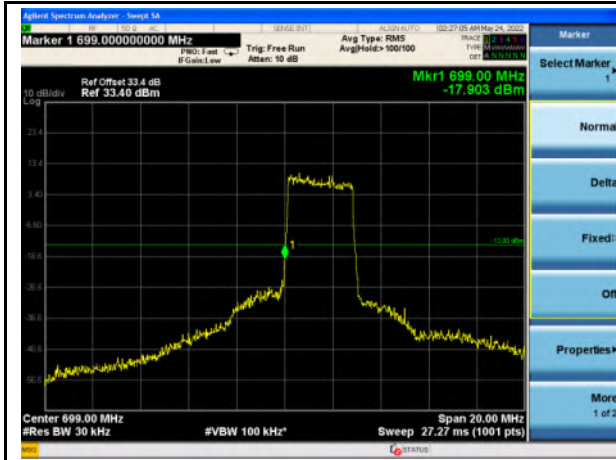

Band 12_16-QAM_1.4M_Low_Full RB Config

Band 12_16-QAM_1.4M_High_Full RB Config

Band 12_QPSK_3M_Low_Full RB Config

Band 12_QPSK_3M_High_Full RB Config

Band 12_16-QAM_3M_Low_Full RB Config

Band 12_16-QAM_3M_High_Full RB Config