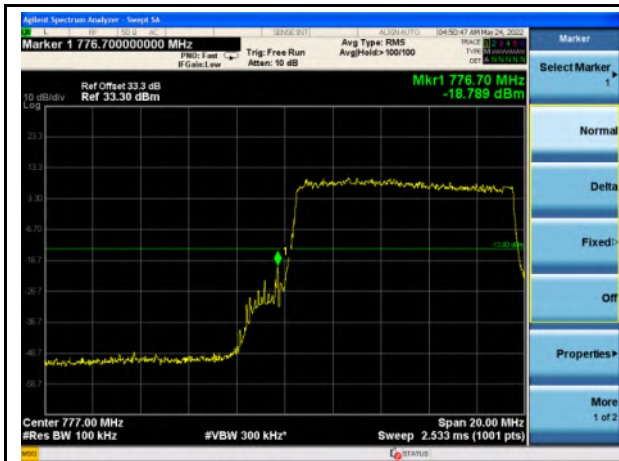

Band 12_16-QAM_10M_Low_Full RB Config

Band 12_16-QAM_10M_High_Full RB Config

Band 13_QPSK_5M_Low_Full RB Config

Band 13_QPSK_5M_High_Full RB Config

Band 13_16-QAM_5M_Low_Full RB Config

Band 13_16-QAM_5M_High_Full RB Config