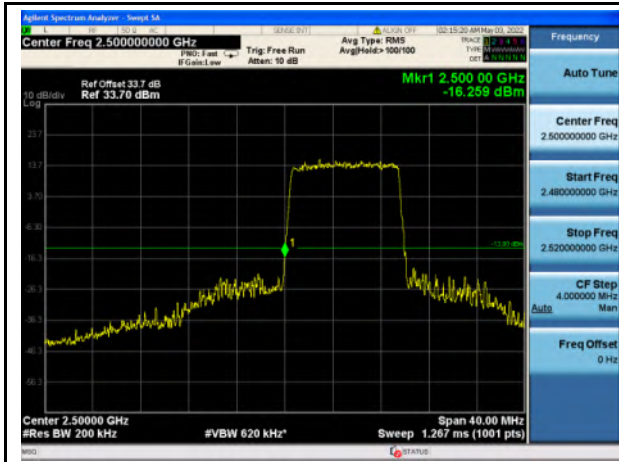

Band 7_QPSK_5M_Low_Full RB Config

Band 7_QPSK_5M_High_Full RB Config

Band 7_16-QAM_5M_Low_Full RB Config

Band 7_16-QAM_5M_High_Full RB Config

Band 7_QPSK_10M_Low_Full RB Config

Band 7_QPSK_10M_High_Full RB Config