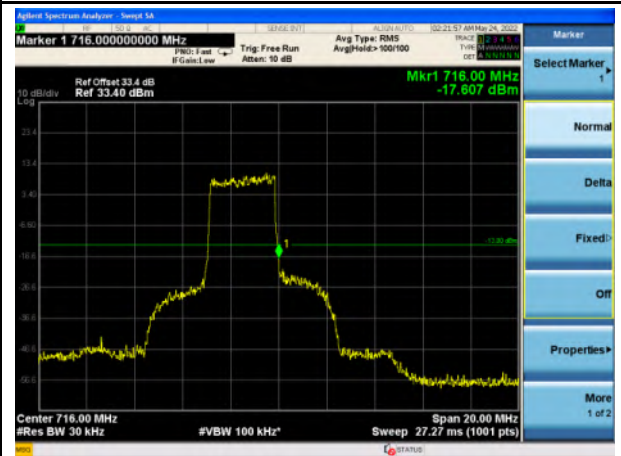

Band 12_QPSK_3M_High_Full RB Config