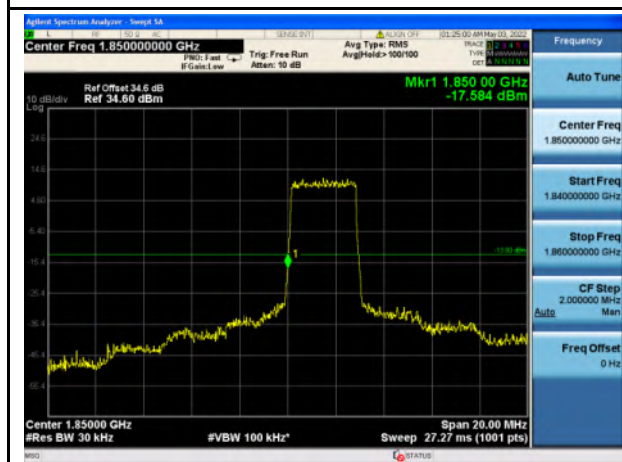

WAP-22021511-LC-FCC-IC-LTE_Appendix - C - Band Edge Test Plots

Band 2_QPSK_1.4M_Low_Full RB Config

Band 2_QPSK_1.4M_High_Full RB Config

Band 2_16-QAM_1.4M_Low_Full RB Config

Band 2_16-QAM_1.4M_High_Full RB Config