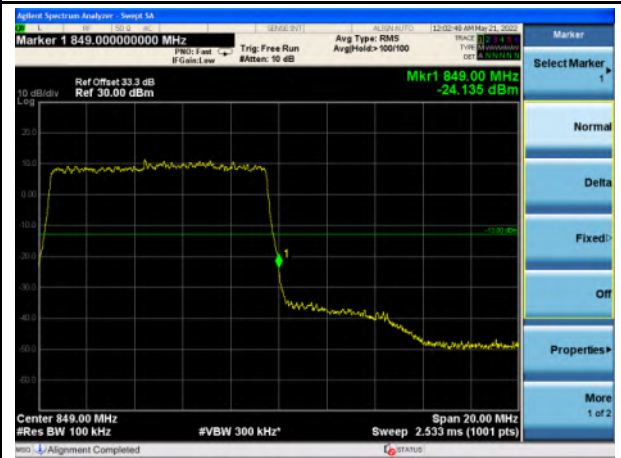

Band 5_16-QAM_5M_Low_Full RB Config

Band 5_16-QAM_5M_High_Full RB Config

Band 5_QPSK_10M_Low_Full RB Config

Band 5_QPSK_10M_High_Full RB Config

Band 5_16-QAM_10M_Low_Full RB Config

Band 5_16-QAM_10M_High_Full RB Config