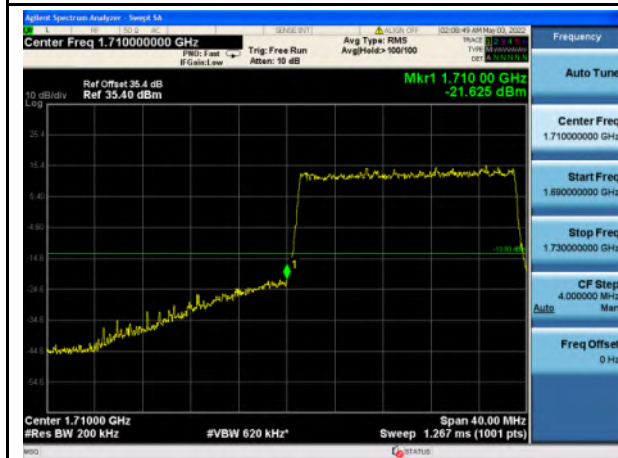

Band 4_QPSK_15M_Low_Full RB Config

Band 4_QPSK_15M_High_Full RB Config

Band 4_16-QAM_15M_Low_Full RB Config

Band 4_16-QAM_15M_High_Full RB Config

Band 4_QPSK_20M_Low_Full RB Config

Band 4_QPSK_20M_High_Full RB Config