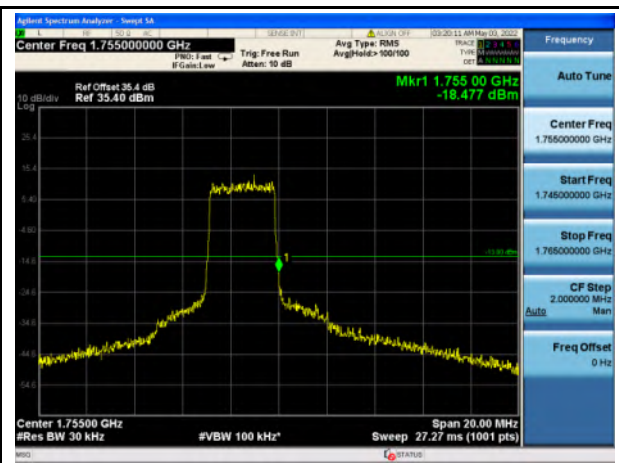

Band 4_16-QAM_3M_High_Full RB Config