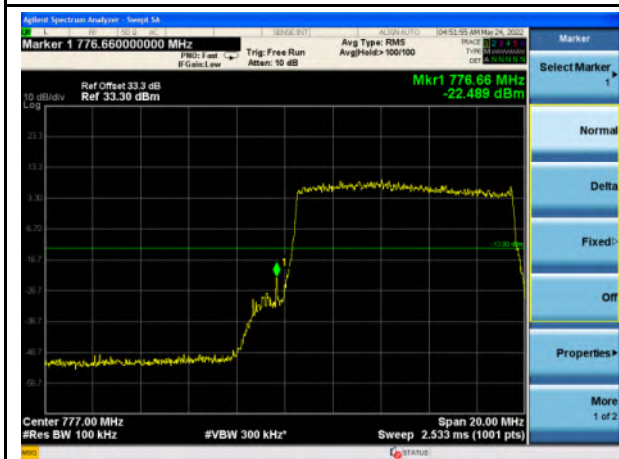

Band 13_16-QAM_10M_Low_Full RB Config