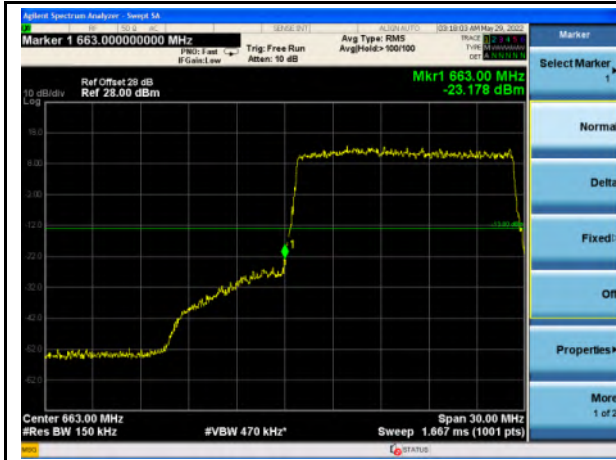

Band 71_QPSK_10M_Low_Full RB Config

Band 71_QPSK_10M_High_Full RB Config

Band 71_16-QAM_10M_Low_Full RB Config

Band 71_16-QAM_10M_High_Full RB Config

Band 71_QPSK_15M_Low_Full RB Config

Band 71_QPSK_15M_High_Full RB Config