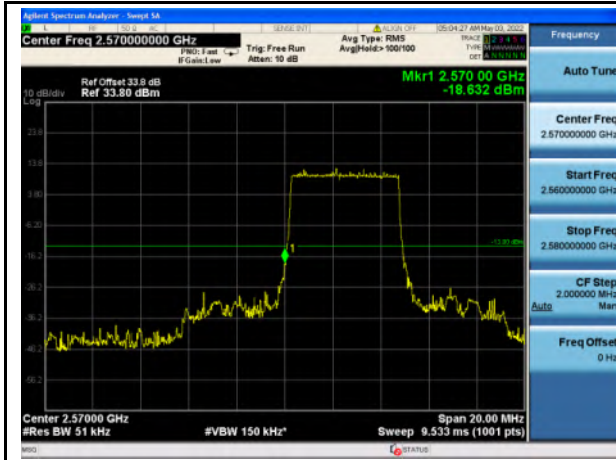

Band 13_QPSK_10M_Low_Full RB Config

Band 13_QPSK_10M_High_Full RB Config

Band 13_16-QAM_10M_Low_Full RB Config

Band 13_16-QAM_10M_High_Full RB Config

Band 38_QPSK_5M_Low_Full RB Config

Band 38_QPSK_5M_High_Full RB Config