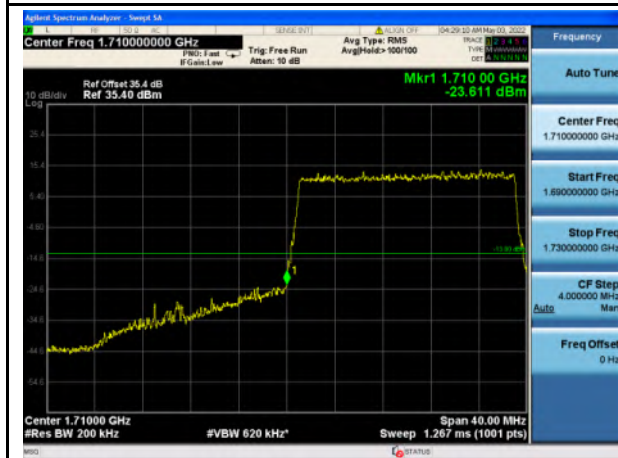

Band 4_QPSK_15M_Low_Full RB Config

Band 4_QPSK_15M_High_Full RB Config

Band 4_16-QAM_15M_Low_Full RB Config

Band 4_16-QAM_15M_High_Full RB Config

Band 4_QPSK_20M_Low_Full RB Config

Band 4_QPSK_20M_High_Full RB Config