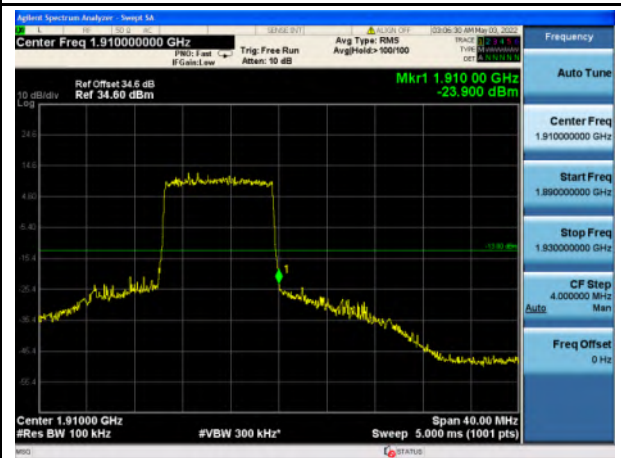

Band 2_16-QAM_5M_Low_Full RB Config

Band 2_16-QAM_5M_High_Full RB Config

Band 2_QPSK_10M_Low_Full RB Config

Band 2_QPSK_10M_High_Full RB Config

Band 2_16-QAM_10M_Low_Full RB Config

Band 2_16-QAM_10M_High_Full RB Config