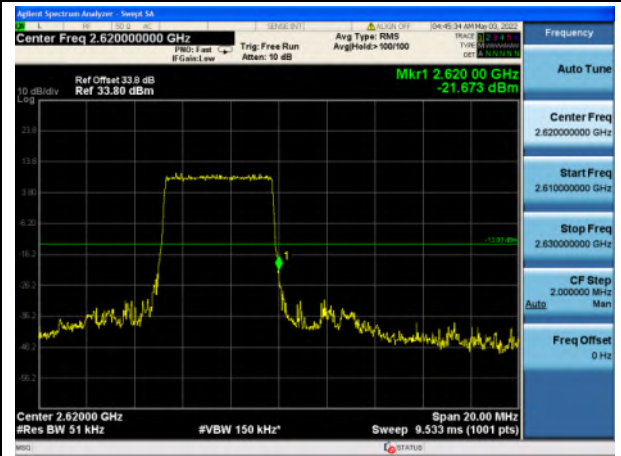

Band 38_16-QAM_5M_High_Full RB Config