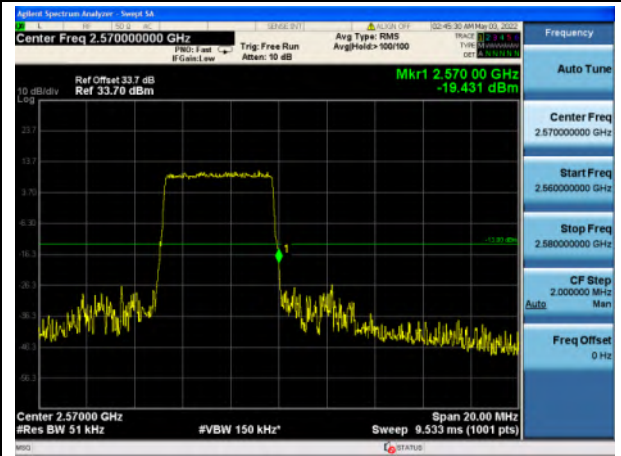

Band 7_16-QAM_5M_High_Full RB Config