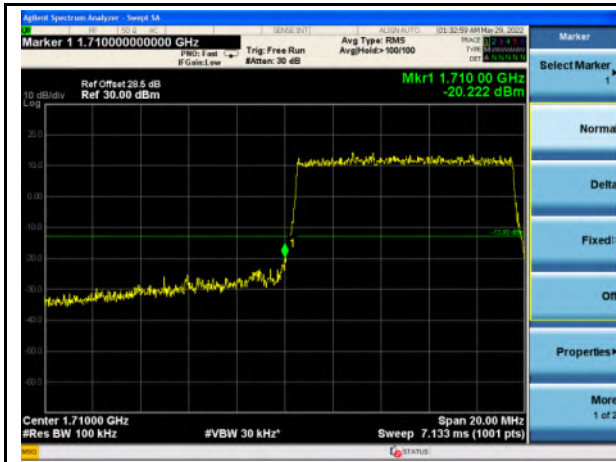

Band 66_QPSK_10M_Low_Full RB Config