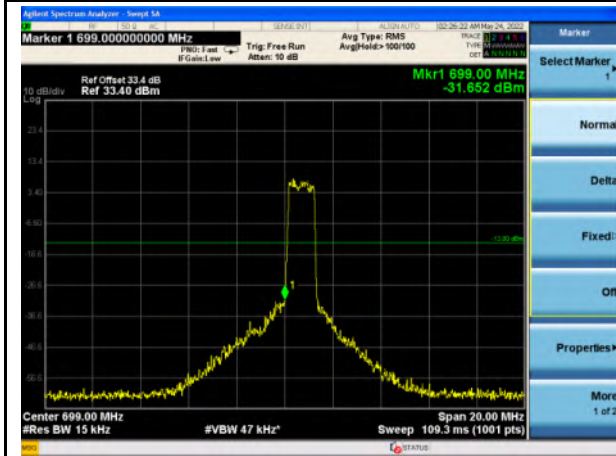

Band 7_QPSK_20M_Low_Full RB Config

Band 7_QPSK_20M_High_Full RB Config

Band 7_16-QAM_20M_Low_Full RB Config

Band 7_16-QAM_20M_High_Full RB Config

Band 12_QPSK_1.4M_Low_Full RB Config

Band 12_QPSK_1.4M_High_Full RB Config