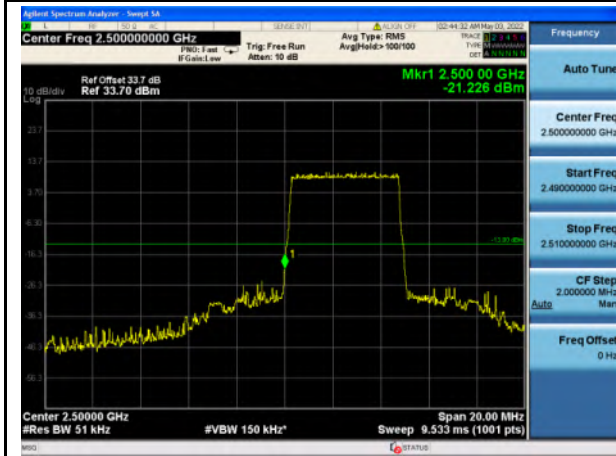

Band 7_16-QAM_5M_Low_Full RB Config