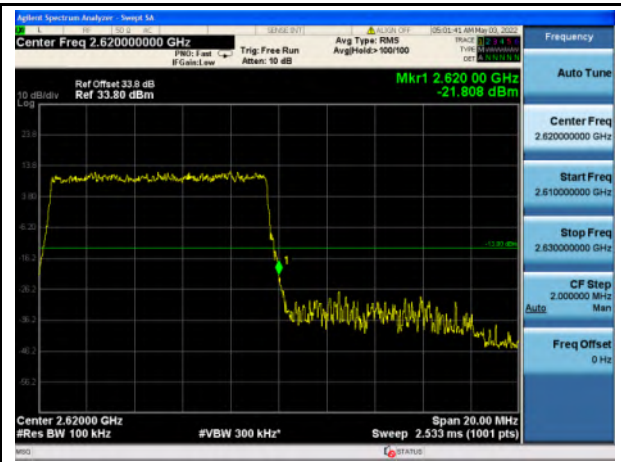

Band 38_QPSK_10M_High_Full RB Config