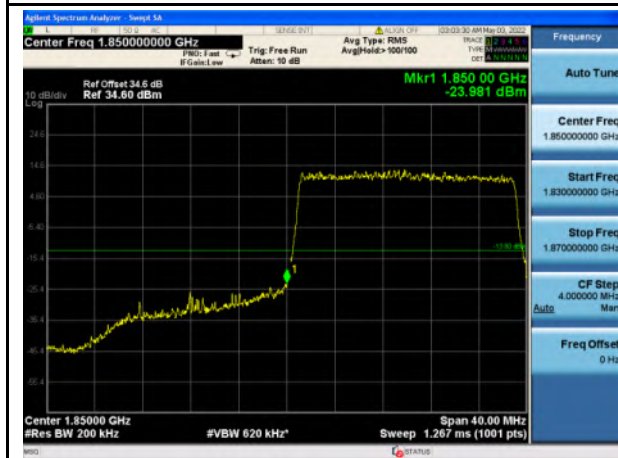

Band 2_QPSK_15M_Low_Full RB Config

Band 2_QPSK_15M_High_Full RB Config

Band 2_16-QAM_15M_Low_Full RB Config

Band 2_16-QAM_15M_High_Full RB Config

Band 2_QPSK_20M_Low_Full RB Config

Band 2_QPSK_20M_High_Full RB Config