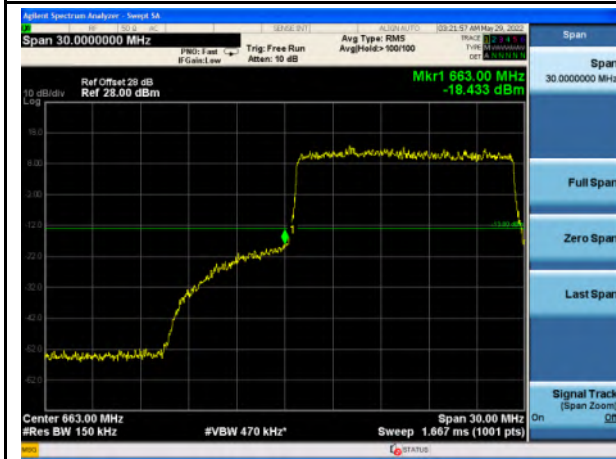

Band 71_QPSK_10M_Low_Full RB Config

Band 71_QPSK_10M_High_Full RB Config

Band 71_16-QAM_10M_Low_Full RB Config

Band 71_16-QAM_10M_High_Full RB Config

Band 71_QPSK_15M_Low_Full RB Config

Band 71_QPSK_15M_High_Full RB Config