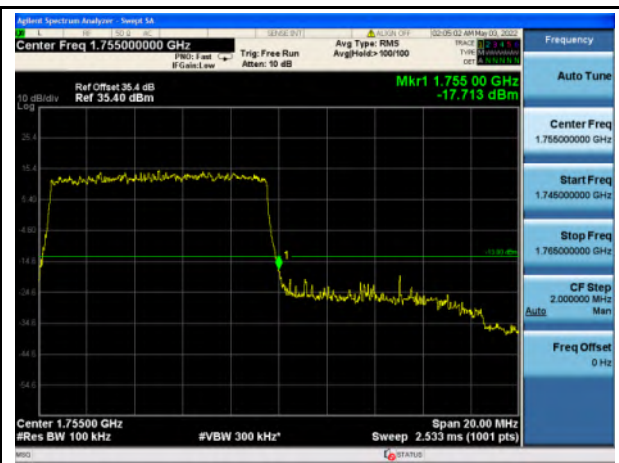

Band 4_QPSK_10M_High_Full RB Config