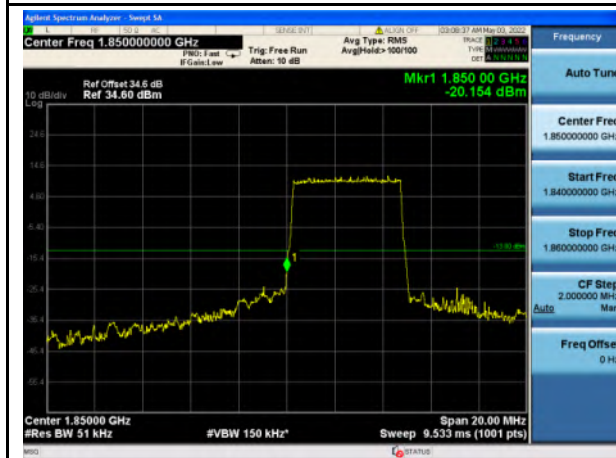

WAP-22021511-LC-FCC-IC-LTE_Appendix - C - Band Edge Test Plots

Band 2_QPSK_1.4M_Low_Full RB Config

Band 2_QPSK_1.4M_High_Full RB Config

Band 2_16-QAM_1.4M_Low_Full RB Config

Band 2_16-QAM_1.4M_High_Full RB Config

Band 2_QPSK_3M_Low_Full RB Config

Band 2_QPSK_3M_High_Full RB Config

Band 2_16-QAM_3M_Low_Full RB Config

Band 2_16-QAM_3M_High_Full RB Config

Band 2_QPSK_5M_Low_Full RB Config

Band 2_QPSK_5M_High_Full RB Config