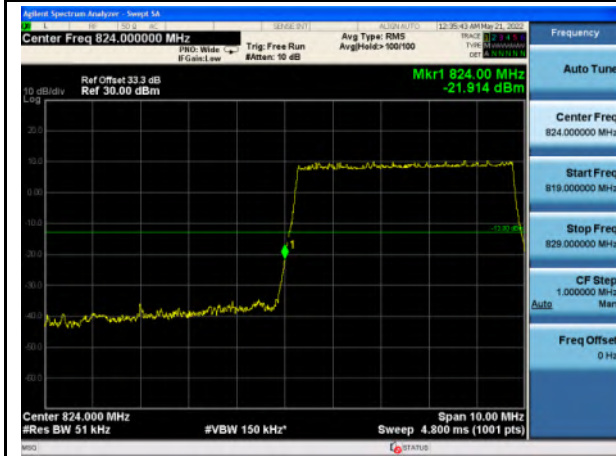

Band 5_QPSK_3M_Low_Full RB Config

Band 5_QPSK_3M_High_Full RB Config

Band 5_16-QAM_3M_Low_Full RB Config

Band 5_16-QAM_3M_High_Full RB Config

Band 5_QPSK_5M_Low_Full RB Config

Band 5_QPSK_5M_High_Full RB Config