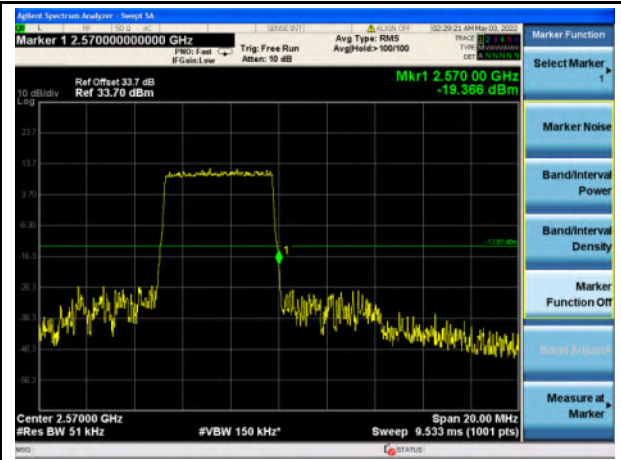

Band 7_QPSK_5M_High_Full RB Config