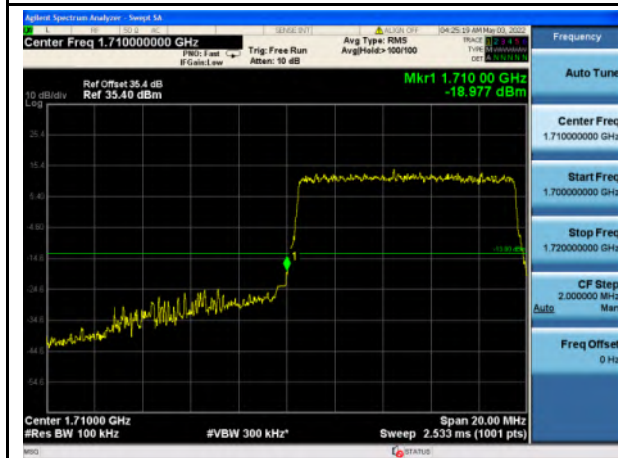

Band 4_16-QAM_5M_Low_Full RB Config

Band 4_16-QAM_5M_High_Full RB Config

Band 4_QPSK_10M_Low_Full RB Config

Band 4_QPSK_10M_High_Full RB Config

Band 4_16-QAM_10M_Low_Full RB Config

Band 4_16-QAM_10M_High_Full RB Config