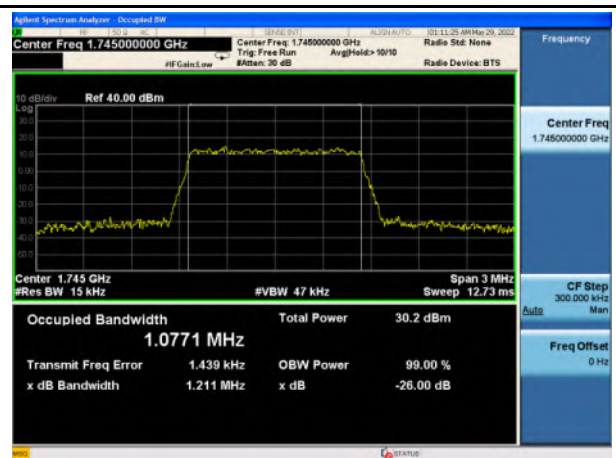

Band 38\_16-QAM\_20M\_High\_Full RB Config

Band 66\_QPSK\_1.4M\_Low\_Full RB Config

Band 66\_16-QAM\_1.4M\_Low\_Full RB Config

Band 66\_QPSK\_1.4M\_Mid\_Full RB Config

Band 66\_16-QAM\_1.4M\_Mid\_Full RB Config