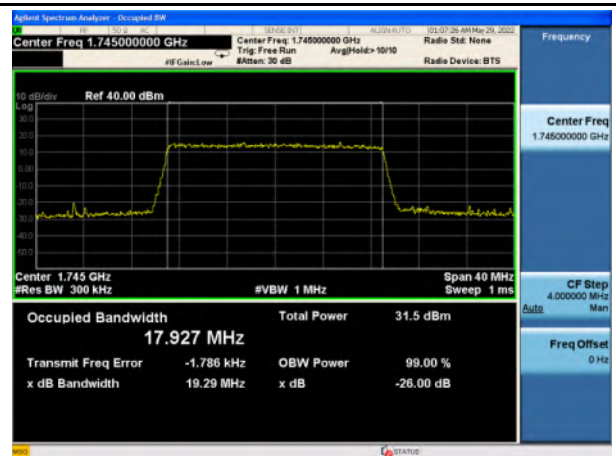

Band 66_16-QAM_20M_Low_Full RB Config

Band 66_16-QAM_20M_Mid_Full RB Config