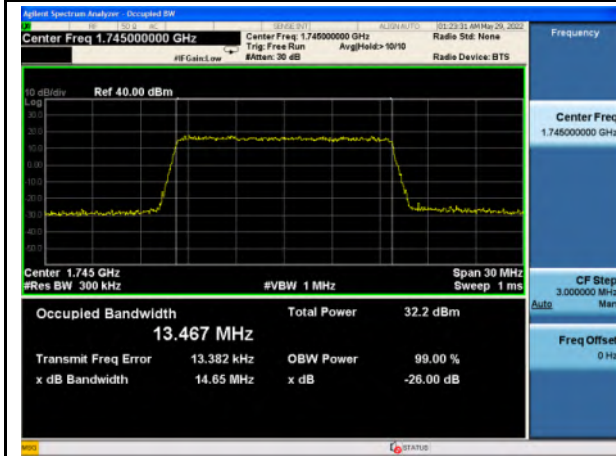

Band 66_QPSK_15M_Low_Full RB Config

Band 66_QPSK_15M_Mid_Full RB Config