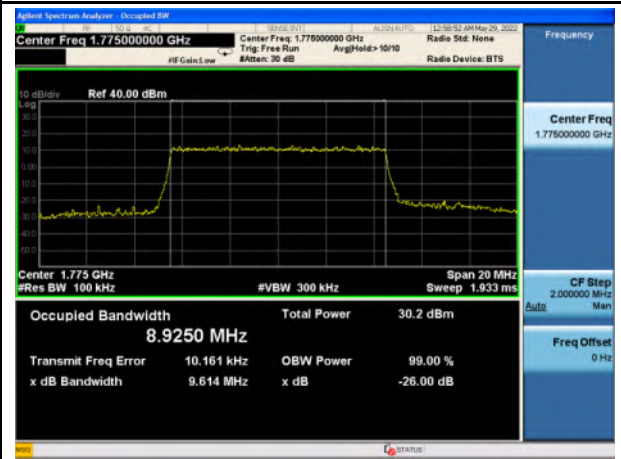

Band 66_16-QAM_10M_Mid_Full RB Config

Band 66_16-QAM_10M_High_Full RB Config