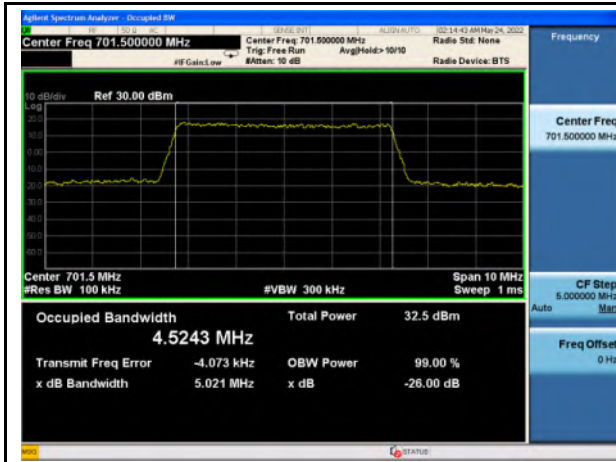

Band 12_QPSK_3M_High_Full RB Config

Band 12_QPSK_5M_Low_Full RB Config