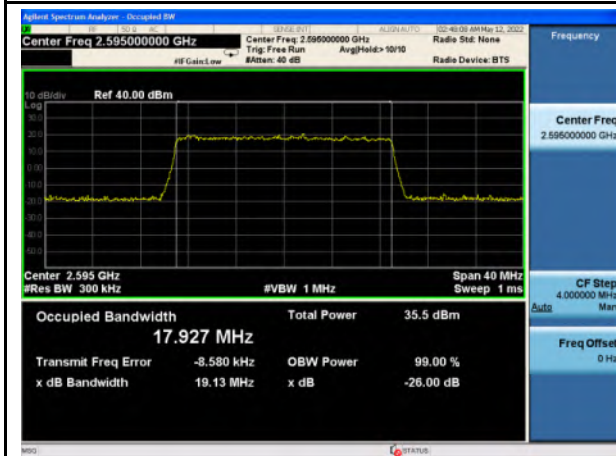

Band 38_QPSK_20M_Low_Full RB Config

Band 38_QPSK_20M_Mid_Full RB Config