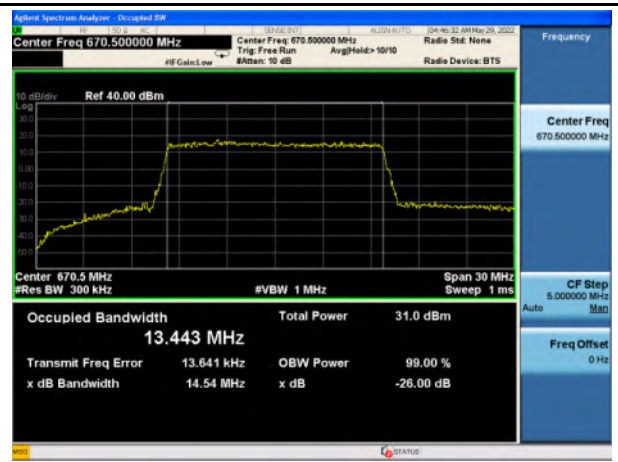

Band 71_16-QAM_10M_High_Full RB Config

Band 71_16-QAM_15M_Low_Full RB Config