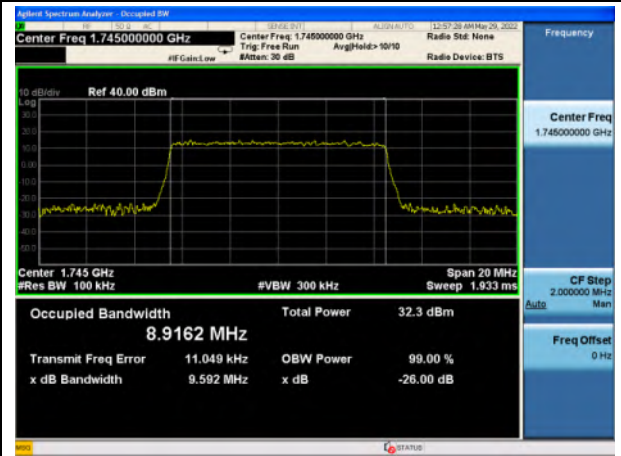

Band 66_16-QAM_10M_Low_Full RB Config

Band 66_16-QAM_10M_Mid_Full RB Config