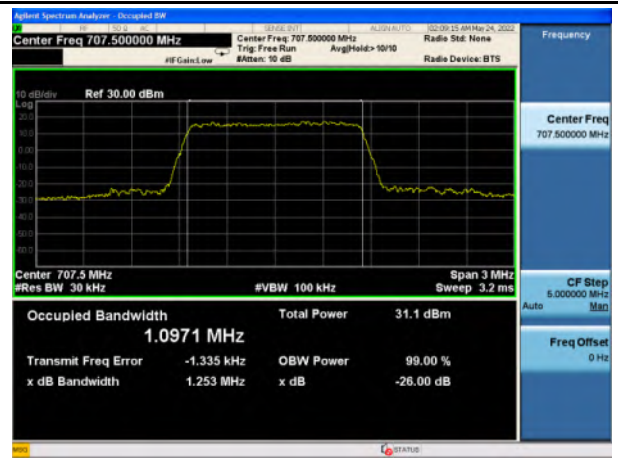

Band 12\_QPSK\_1.4M\_Low\_Full RB Config

Band 12\_16-QAM\_1.4M\_Low\_Full RB Config

Band 12\_QPSK\_1.4M\_Mid\_Full RB Config

Band 12\_16-QAM\_1.4M\_Mid\_Full RB Config

Band 12\_QPSK\_1.4M\_High\_Full RB Config