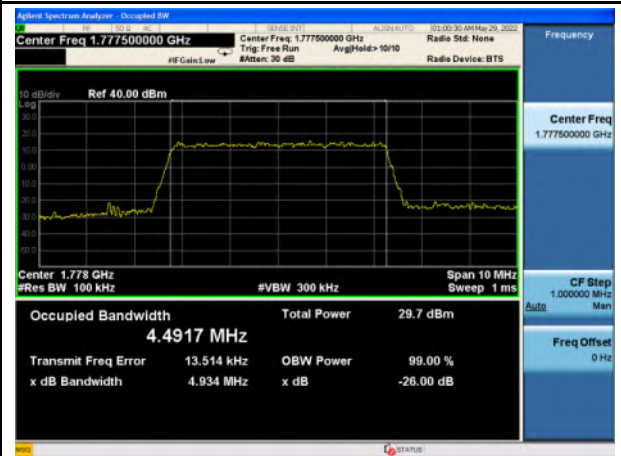

Band 66_16-QAM_5M_Mid_Full RB Config

Band 66_16-QAM_5M_High_Full RB Config