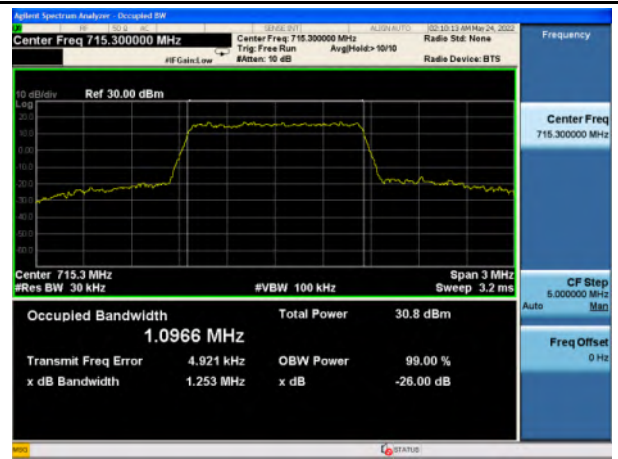

Band 12\_QPSK\_1.4M\_Low\_Full RB Config

Band 12\_16-QAM\_1.4M\_Low\_Full RB Config

Band 12\_QPSK\_1.4M\_Mid\_Full RB Config

Band 12\_16-QAM\_1.4M\_Mid\_Full RB Config

Band 12\_QPSK\_1.4M\_High\_Full RB Config