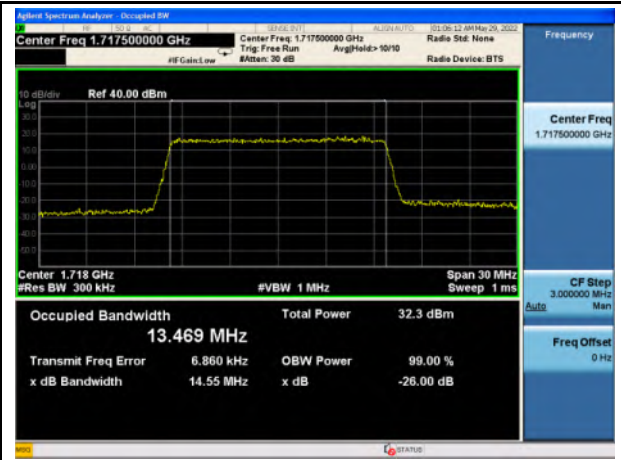

Band 66\_QPSK\_10M\_Mid\_Full RB Config

Band 66\_16-QAM\_10M\_Mid\_Full RB Config

Band 66\_QPSK\_10M\_High\_Full RB Config

Band 66\_16-QAM\_10M\_High\_Full RB Config

Band 66\_QPSK\_15M\_Low\_Full RB Config