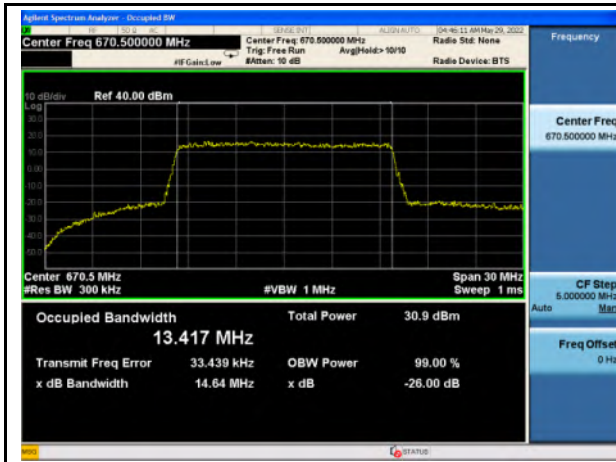

Band 71_QPSK_10M_High_Full RB Config

Band 71_QPSK_15M_Low_Full RB Config