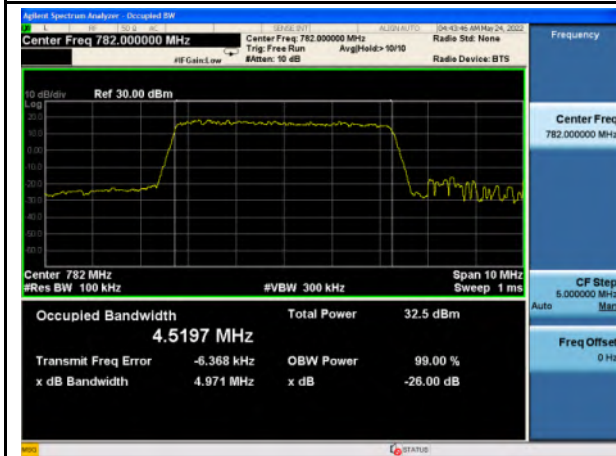

Band 12\_QPSK\_10M\_High\_Full RB Config

Band 12\_16-QAM\_10M\_High\_Full RB Config

Band 13\_QPSK\_5M\_Low\_Full RB Config

Band 13\_16-QAM\_5M\_Low\_Full RB Config

Band 13\_QPSK\_5M\_Mid\_Full RB Config

Band 13\_16-QAM\_5M\_Mid\_Full RB Config