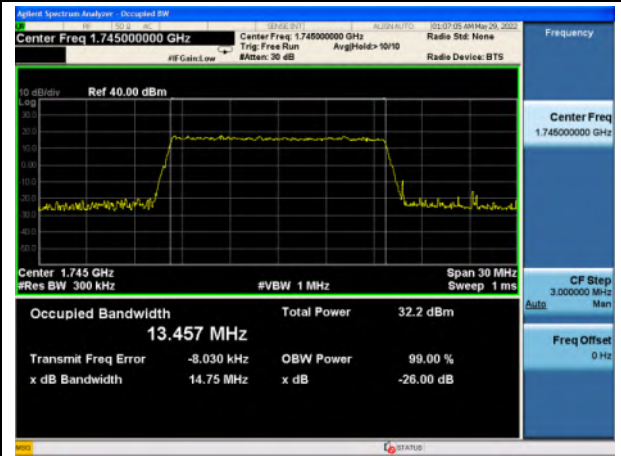

Band 66_16-QAM_15M_Low_Full RB Config

Band 66_16-QAM_15M_Mid_Full RB Config