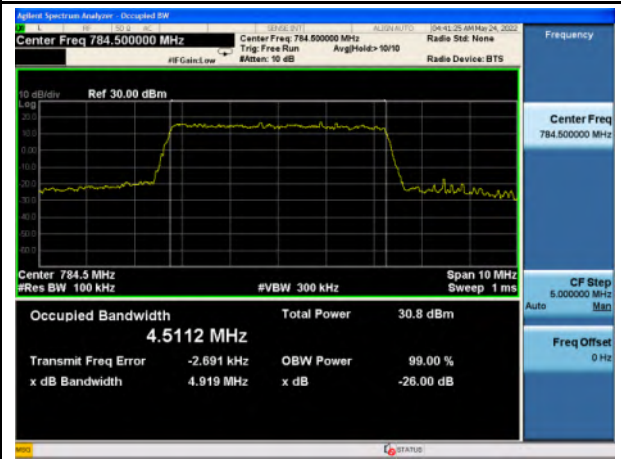

Band 13_16-QAM_5M_Mid_Full RB Config

Band 13_16-QAM_5M_High_Full RB Config