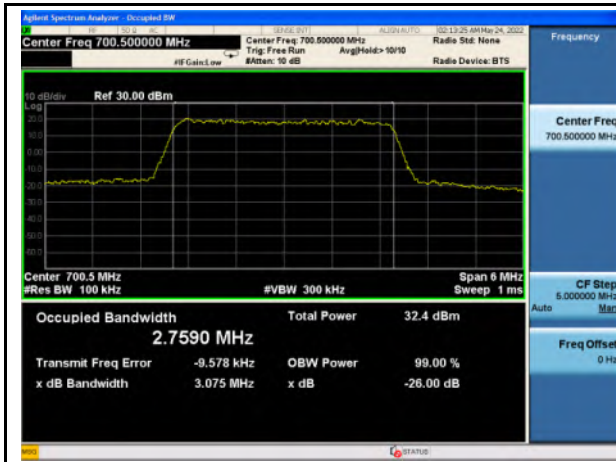

Band 12_QPSK_1.4M_High_Full RB Config

Band 12_QPSK_3M_Low_Full RB Config