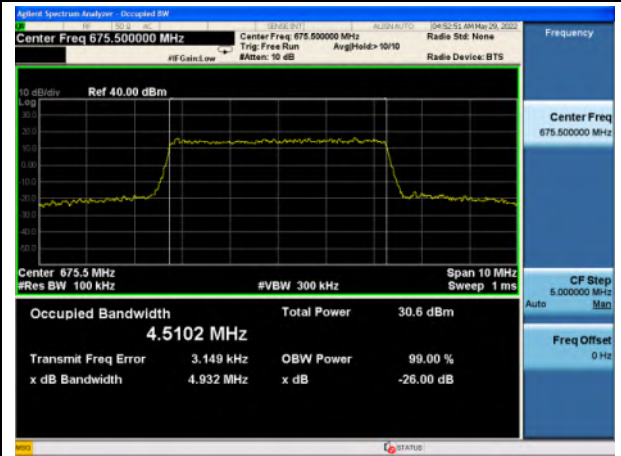

Band 66\_16-QAM\_20M\_High\_Full RB Config

Band 71\_QPSK\_5M\_Low\_Full RB Config

Band 71\_16-QAM\_5M\_Low\_Full RB Config

Band 71\_QPSK\_5M\_Mid\_Full RB Config

Band 71\_16-QAM\_5M\_Mid\_Full RB Config

Band 71\_QPSK\_5M\_High\_Full RB Config