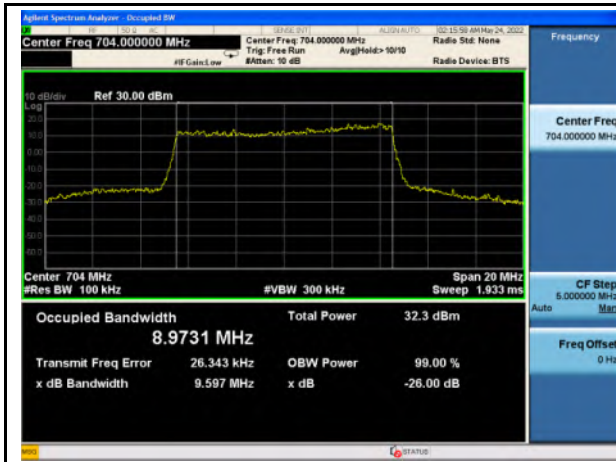

Band 12_QPSK_5M_High_Full RB Config

Band 12_QPSK_10M_Low_Full RB Config