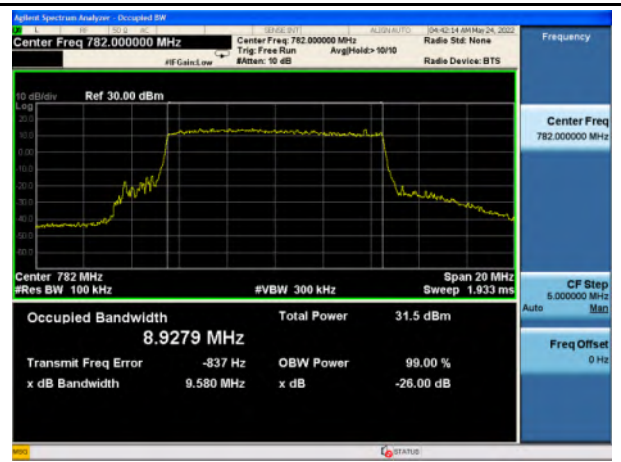

Band 13_16-QAM_5M_High_Full RB Config

Band 13_16-QAM_10M_Low_Full RB Config