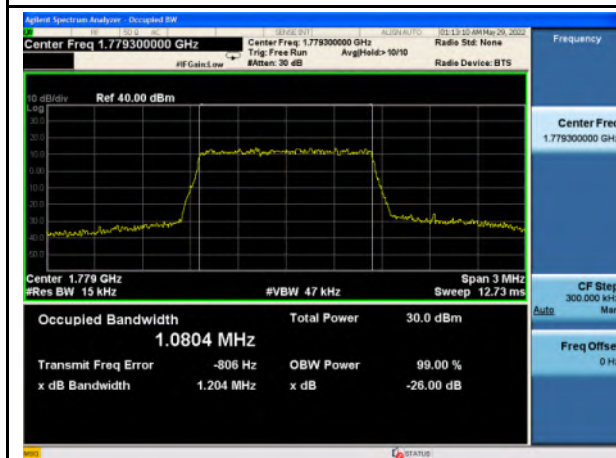

Band 38\_16-QAM\_20M\_High\_Full RB Config

Band 66\_QPSK\_1.4M\_Low\_Full RB Config

Band 66\_16-QAM\_1.4M\_Low\_Full RB Config

Band 66\_QPSK\_1.4M\_Mid\_Full RB Config

Band 66\_16-QAM\_1.4M\_Mid\_Full RB Config