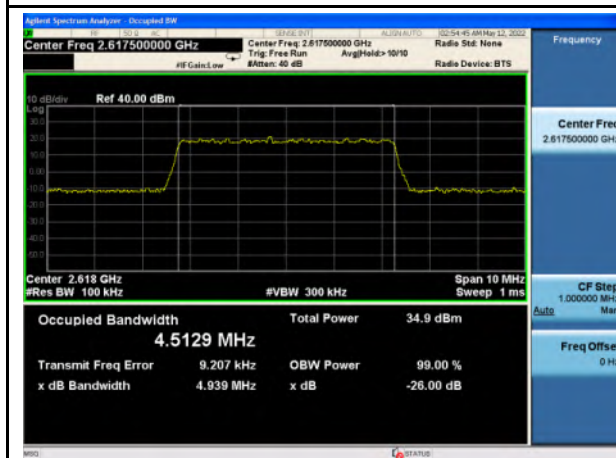

Band 38_QPSK_5M_Mid_Full RB Config

Band 38_QPSK_5M_High_Full RB Config