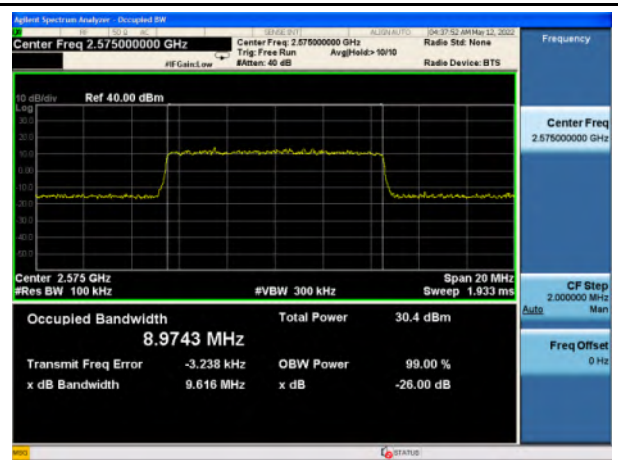

Band 38\_QPSK\_5M\_Mid\_Full RB Config

Band 38\_16-QAM\_5M\_Mid\_Full RB Config

Band 38\_QPSK\_5M\_High\_Full RB Config

Band 38\_16-QAM\_5M\_High\_Full RB Config

Band 38\_QPSK\_10M\_Low\_Full RB Config

Band 38\_16-QAM\_10M\_Low\_Full RB Config