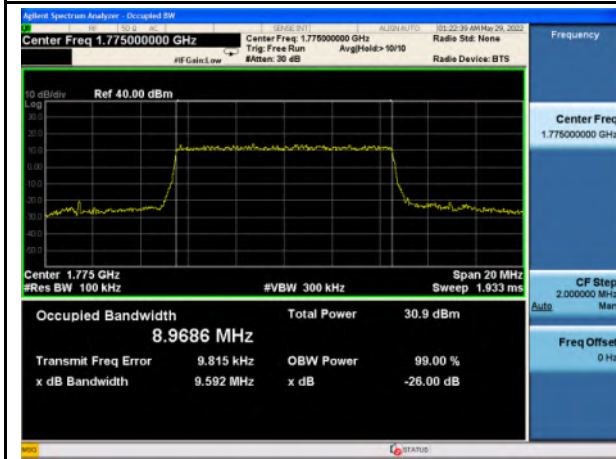

Band 66_QPSK_10M_Mid_Full RB Config

Band 66_QPSK_10M_High_Full RB Config