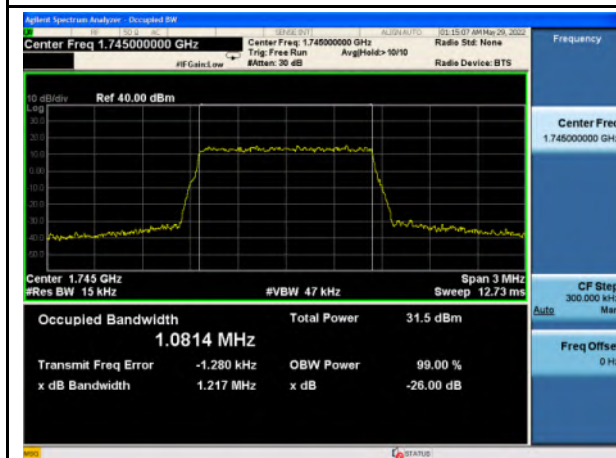

Band 66_QPSK_1.4M_Low_Full RB Config

Band 66_QPSK_1.4M_Mid_Full RB Config