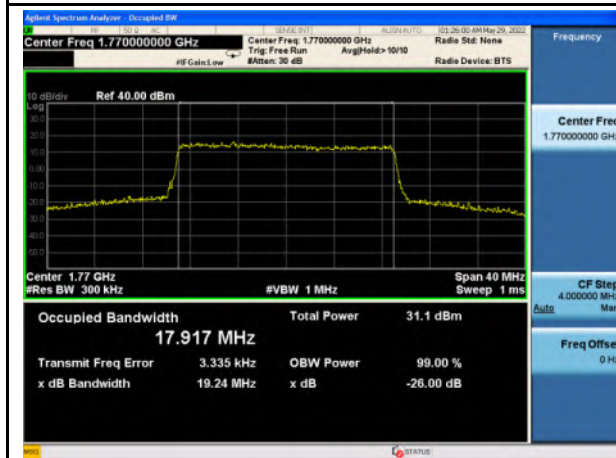

Band 66\_QPSK\_20M\_Low\_Full RB Config

Band 66\_16-QAM\_20M\_Low\_Full RB Config

Band 66\_QPSK\_20M\_Mid\_Full RB Config

Band 66\_16-QAM\_20M\_Mid\_Full RB Config

Band 66\_QPSK\_20M\_High\_Full RB Config