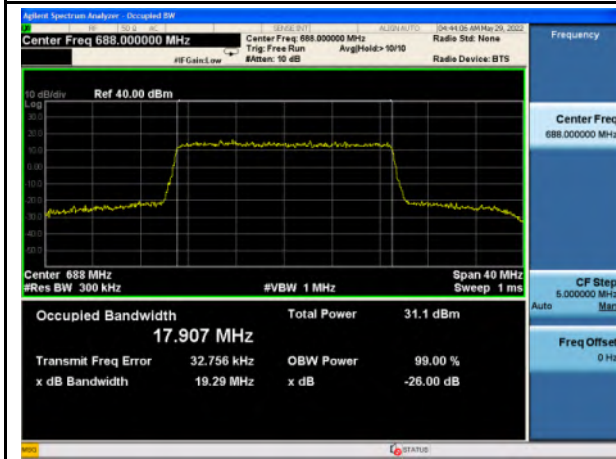

Band 71_QPSK_20M_Mid_Full RB Config

Band 71_QPSK_20M_High_Full RB Config