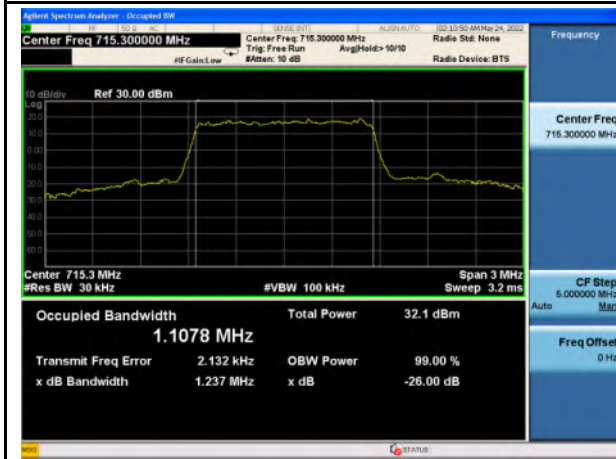

Band 12\_QPSK\_1.4M\_Low\_Full RB Config

Band 12\_16-QAM\_1.4M\_Low\_Full RB Config

Band 12\_QPSK\_1.4M\_Mid\_Full RB Config

Band 12\_16-QAM\_1.4M\_Mid\_Full RB Config

Band 12\_QPSK\_1.4M\_High\_Full RB Config