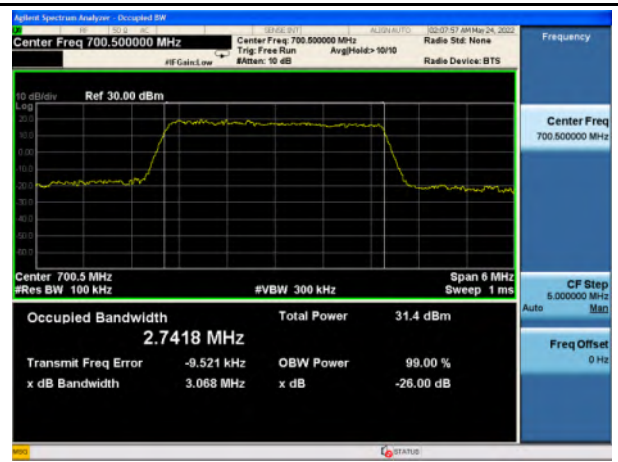

Band 12_16-QAM_1.4M_High_Full RB Config

Band 12_16-QAM_3M_Low_Full RB Config