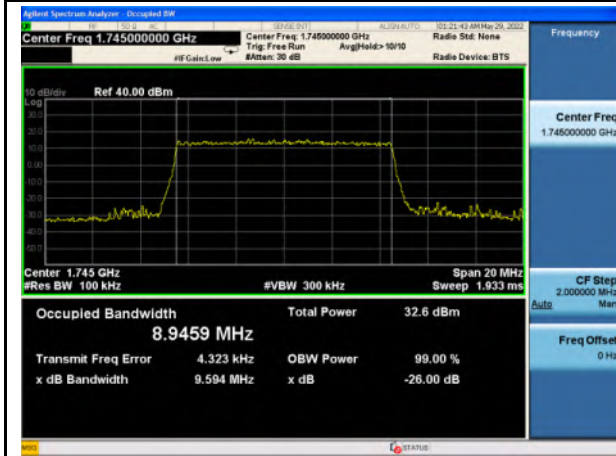

Band 66\_16-QAM\_5M\_Mid\_Full RB Config

Band 66\_QPSK\_5M\_High\_Full RB Config

Band 66\_16-QAM\_5M\_High\_Full RB Config

Band 66\_QPSK\_10M\_Low\_Full RB Config

Band 66\_16-QAM\_10M\_Low\_Full RB Config