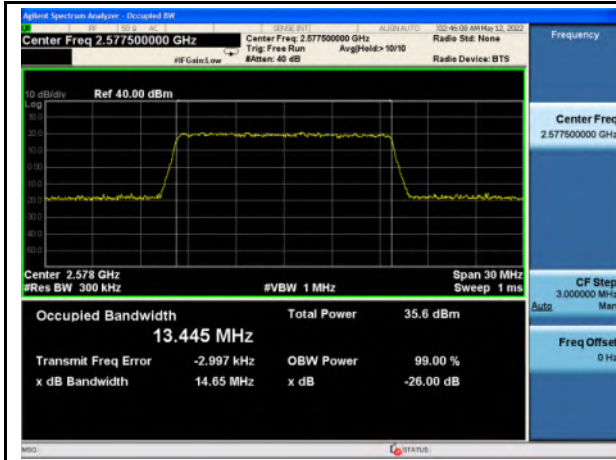

Band 38\_QPSK\_10M\_Mid\_Full RB Config

Band 38\_16-QAM\_10M\_Mid\_Full RB Config

Band 38\_QPSK\_10M\_High\_Full RB Config

Band 38\_16-QAM\_10M\_High\_Full RB Config

Band 38\_QPSK\_15M\_Low\_Full RB Config