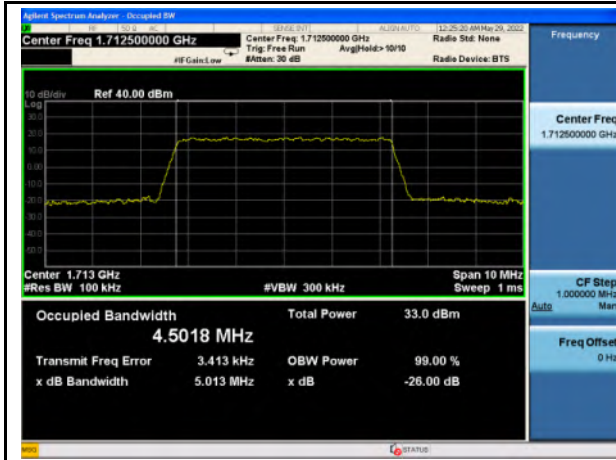

Band 66_QPSK_3M_High_Full RB Config

Band 66_QPSK_5M_Low_Full RB Config