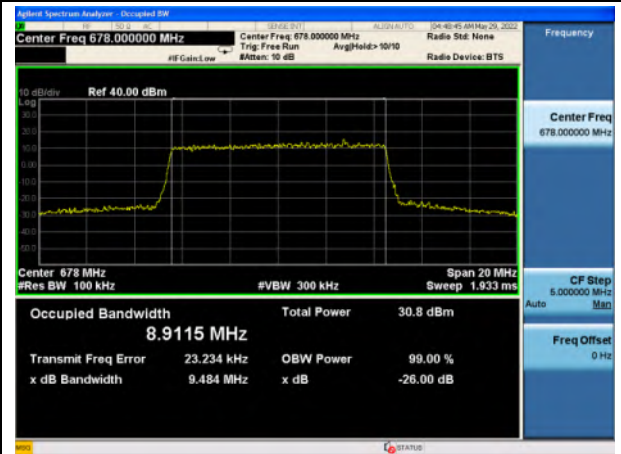

Band 71\_16-QAM\_5M\_High\_Full RB Config

Band 71\_QPSK\_10M\_Low\_Full RB Config

Band 71\_16-QAM\_10M\_Low\_Full RB Config

Band 71\_QPSK\_10M\_Mid\_Full RB Config

Band 71\_16-QAM\_10M\_Mid\_Full RB Config