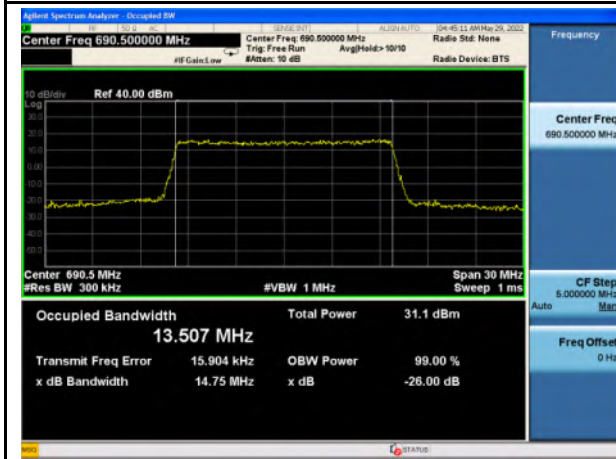

Band 71_QPSK_15M_Mid_Full RB Config

Band 71_QPSK_15M_High_Full RB Config