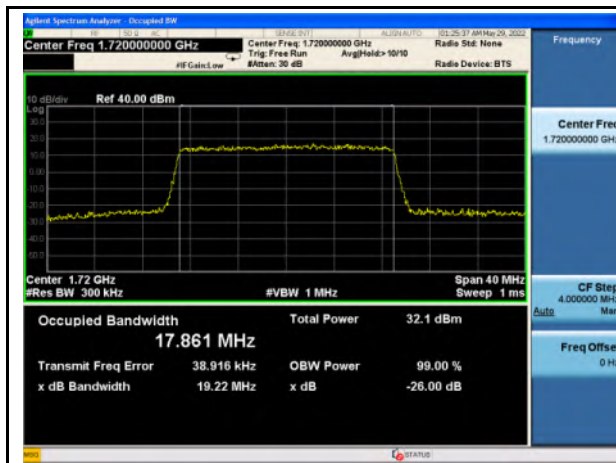

Band 66\_16-QAM\_15M\_Low\_Full RB Config

Band 66\_QPSK\_15M\_Mid\_Full RB Config

Band 66\_16-QAM\_15M\_Mid\_Full RB Config

Band 66\_QPSK\_15M\_High\_Full RB Config

Band 66\_16-QAM\_15M\_High\_Full RB Config