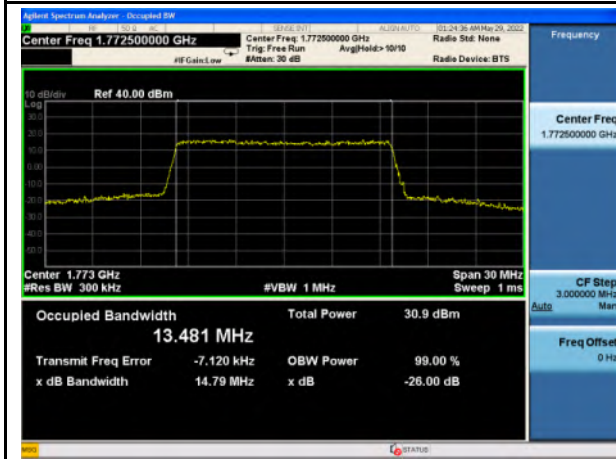

Band 66_QPSK_15M_Mid_Full RB Config

Band 66_QPSK_15M_High_Full RB Config