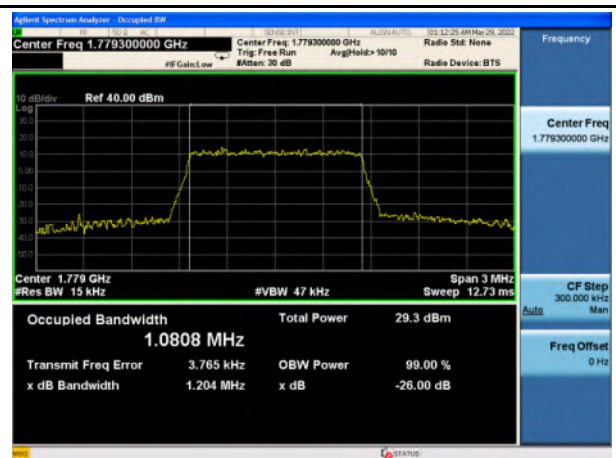

Band 66_16-QAM_1.4M_Mid_Full RB Config

Band 66_16-QAM_1.4M_High_Full RB Config