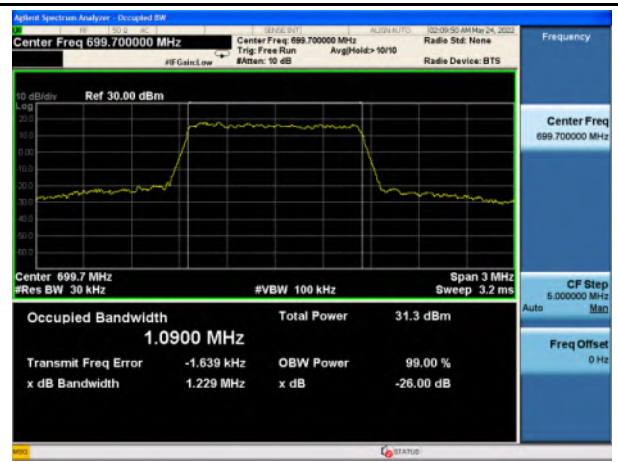

Band 12\_QPSK\_1.4M\_Low\_Full RB Config

Band 12\_16-QAM\_1.4M\_Low\_Full RB Config

Band 12\_QPSK\_1.4M\_Mid\_Full RB Config

Band 12\_16-QAM\_1.4M\_Mid\_Full RB Config

Band 12\_QPSK\_1.4M\_High\_Full RB Config