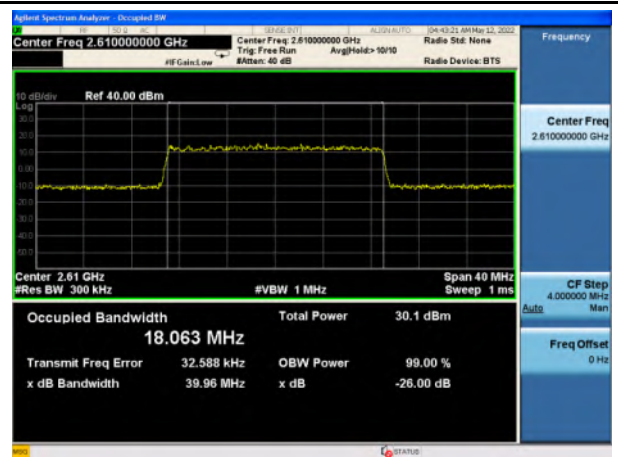

Band 38\_QPSK\_20M\_Low\_Full RB Config

Band 38\_16-QAM\_20M\_Low\_Full RB Config

Band 38\_QPSK\_20M\_Mid\_Full RB Config

Band 38\_16-QAM\_20M\_Mid\_Full RB Config

Band 38\_QPSK\_20M\_High\_Full RB Config