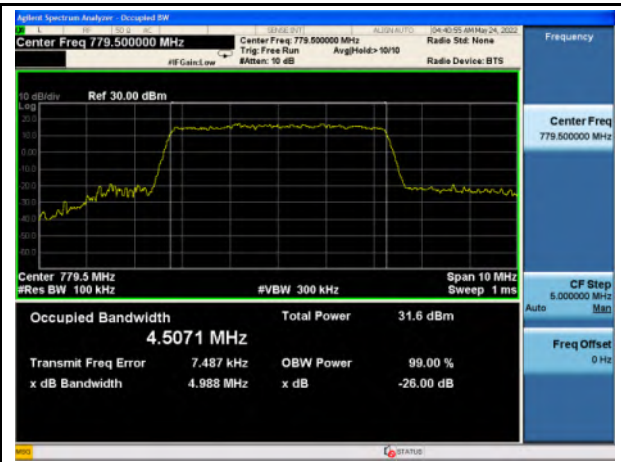

Band 12_16-QAM_10M_High_Full RB Config

Band 13_16-QAM_5M_Low_Full RB Config