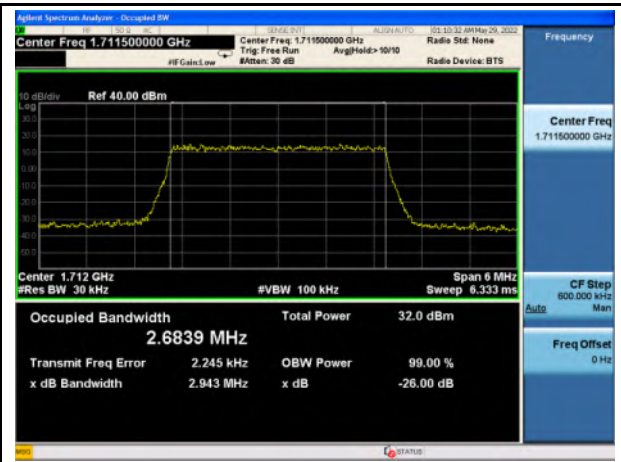

Band 66\_QPSK\_1.4M\_High\_Full RB Config

Band 66\_16-QAM\_1.4M\_High\_Full RB Config

Band 66\_QPSK\_3M\_Low\_Full RB Config

Band 66\_16-QAM\_3M\_Low\_Full RB Config

Band 66\_QPSK\_3M\_Mid\_Full RB Config