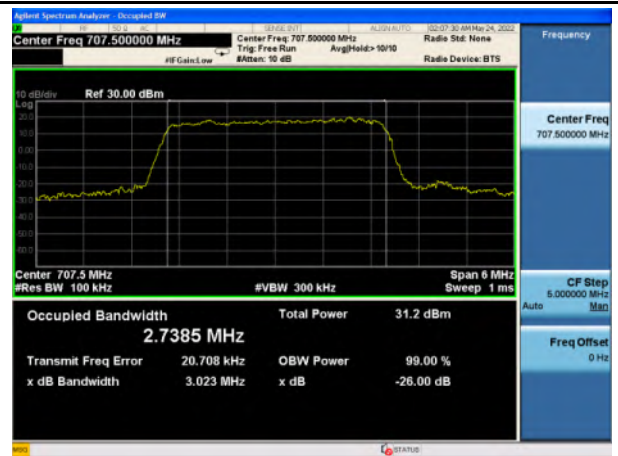

Band 12\_16-QAM\_1.4M\_High\_Full RB Config

Band 12\_QPSK\_3M\_Low\_Full RB Config

Band 12\_16-QAM\_3M\_Low\_Full RB Config

Band 12\_QPSK\_3M\_Mid\_Full RB Config

Band 12\_16-QAM\_3M\_Mid\_Full RB Config

Band 12\_QPSK\_3M\_High\_Full RB Config