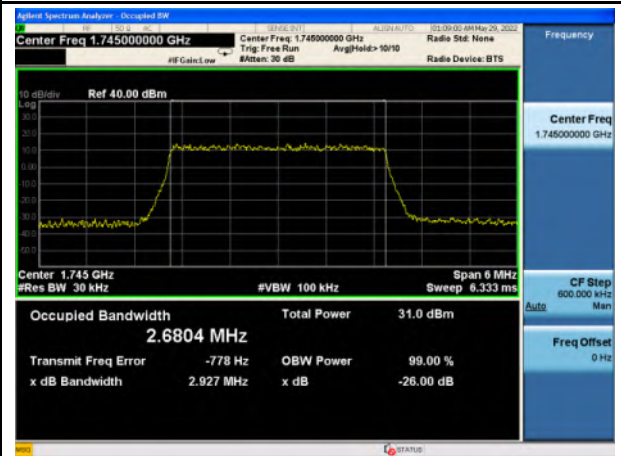

Band 66\_QPSK\_1.4M\_High\_Full RB Config

Band 66\_16-QAM\_1.4M\_High\_Full RB Config

Band 66\_QPSK\_3M\_Low\_Full RB Config

Band 66\_16-QAM\_3M\_Low\_Full RB Config

Band 66\_QPSK\_3M\_Mid\_Full RB Config