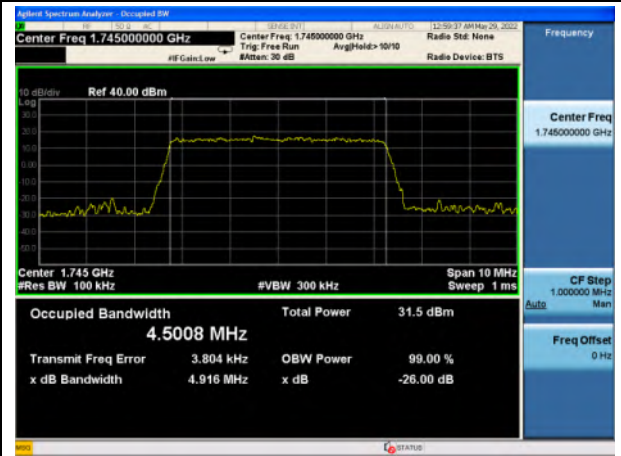

Band 66\_16-QAM\_3M\_Mid\_Full RB Config

Band 66\_QPSK\_3M\_High\_Full RB Config

Band 66\_16-QAM\_3M\_High\_Full RB Config

Band 66\_QPSK\_5M\_Low\_Full RB Config

Band 66\_16-QAM\_5M\_Low\_Full RB Config

Band 66\_QPSK\_5M\_Mid\_Full RB Config