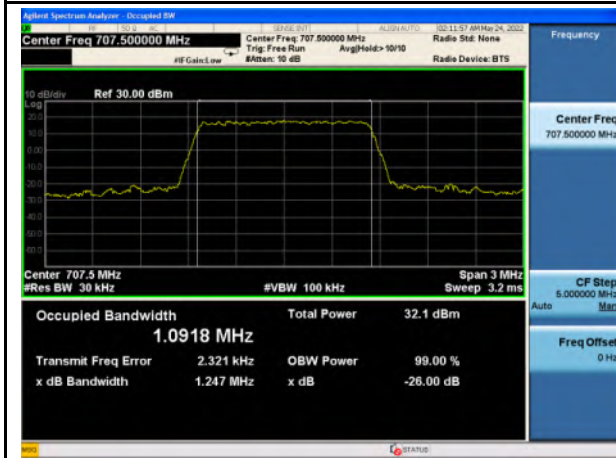

Band 12\_QPSK\_1.4M\_Low\_Full RB Config

Band 12\_16-QAM\_1.4M\_Low\_Full RB Config

Band 12\_QPSK\_1.4M\_Mid\_Full RB Config

Band 12\_16-QAM\_1.4M\_Mid\_Full RB Config

Band 12\_QPSK\_1.4M\_High\_Full RB Config