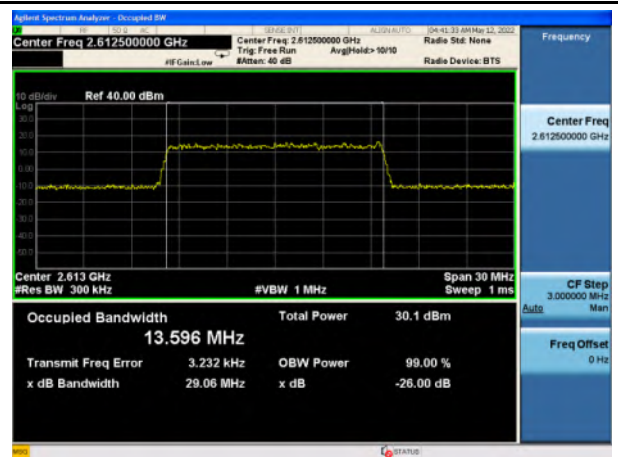

Band 38\_16-QAM\_15M\_Low\_Full RB Config

Band 38\_QPSK\_15M\_Mid\_Full RB Config

Band 38\_16-QAM\_15M\_Mid\_Full RB Config

Band 38\_QPSK\_15M\_High\_Full RB Config

Band 38\_16-QAM\_15M\_High\_Full RB Config