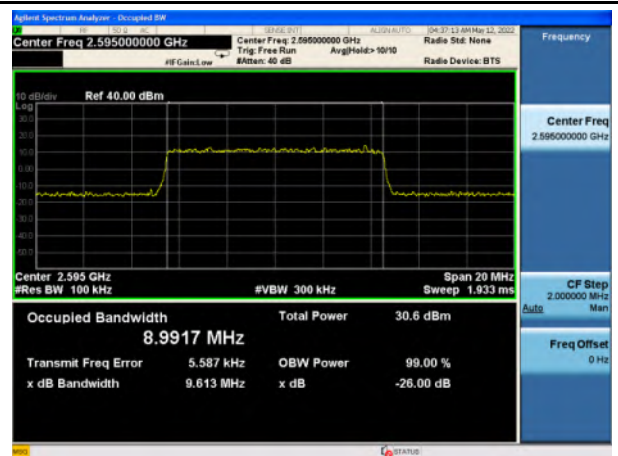

Band 38_16-QAM_10M_Low_Full RB Config

Band 38_16-QAM_10M_Mid_Full RB Config