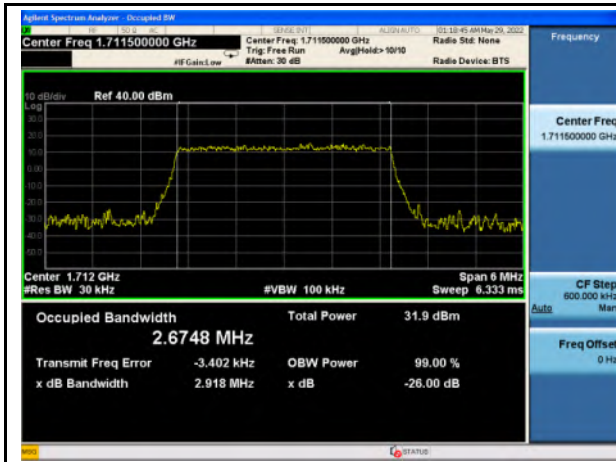

Band 66_QPSK_1.4M_High_Full RB Config

Band 66_QPSK_3M_Low_Full RB Config