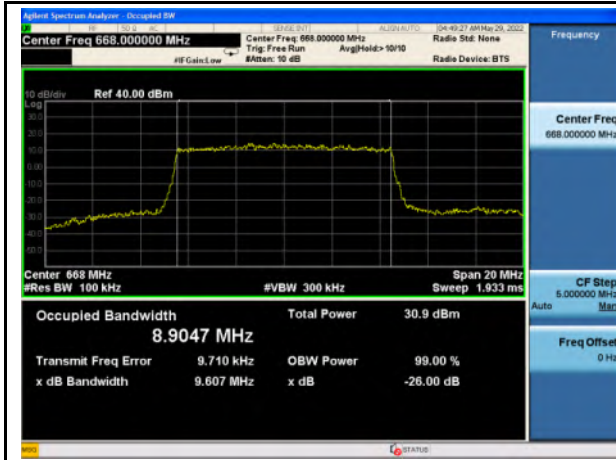

Band 71_QPSK_5M_High_Full RB Config

Band 71_QPSK_10M_Low_Full RB Config