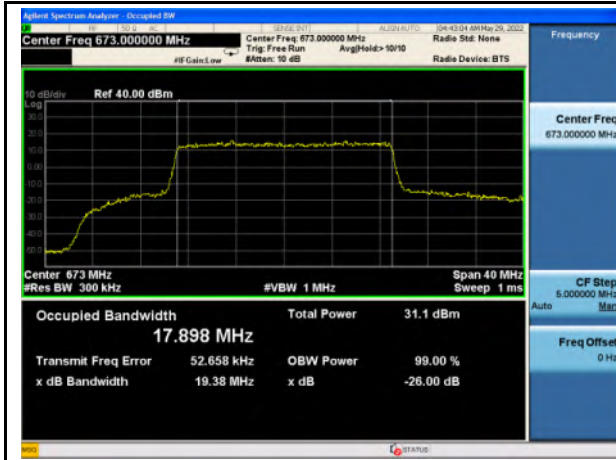

Band 71_QPSK_15M_High_Full RB Config

Band 71_QPSK_20M_Low_Full RB Config