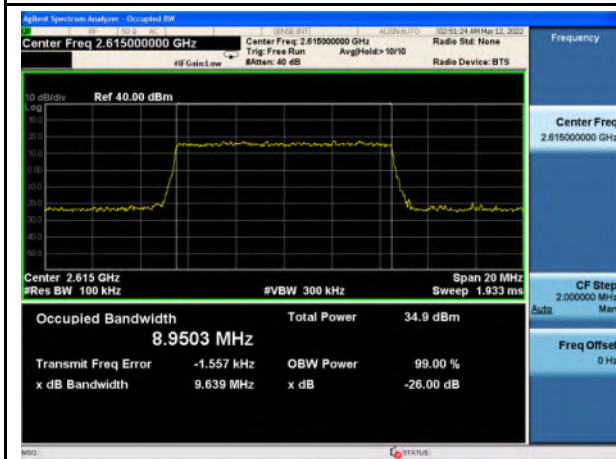

Band 38_QPSK_10M_Mid_Full RB Config

Band 38_QPSK_10M_High_Full RB Config