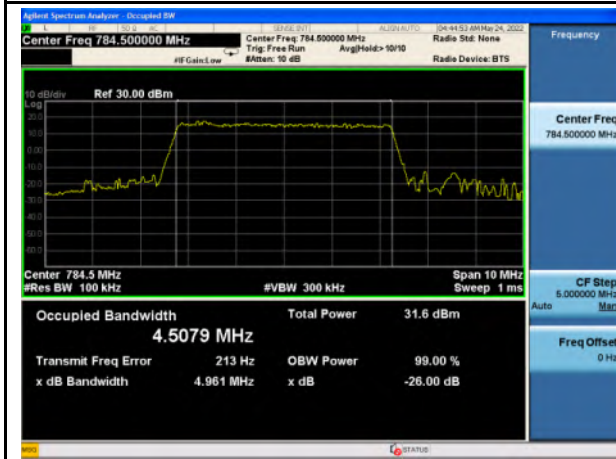

Band 12\_QPSK\_10M\_High\_Full RB Config

Band 12\_16-QAM\_10M\_High\_Full RB Config

Band 13\_QPSK\_5M\_Low\_Full RB Config

Band 13\_16-QAM\_5M\_Low\_Full RB Config

Band 13\_QPSK\_5M\_Mid\_Full RB Config

Band 13\_16-QAM\_5M\_Mid\_Full RB Config