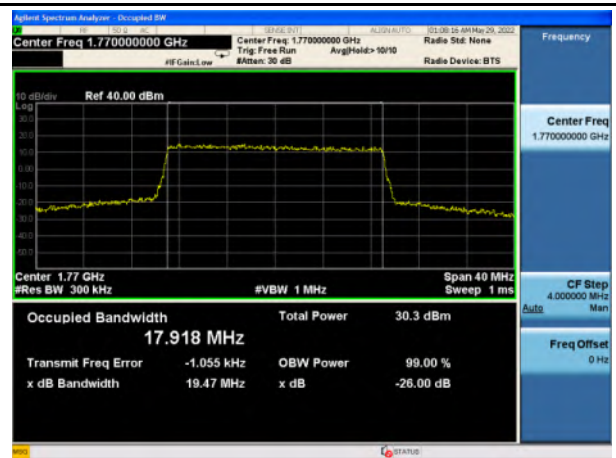

Band 66\_QPSK\_20M\_Low\_Full RB Config

Band 66\_16-QAM\_20M\_Low\_Full RB Config

Band 66\_QPSK\_20M\_Mid\_Full RB Config

Band 66\_16-QAM\_20M\_Mid\_Full RB Config

Band 66\_QPSK\_20M\_High\_Full RB Config