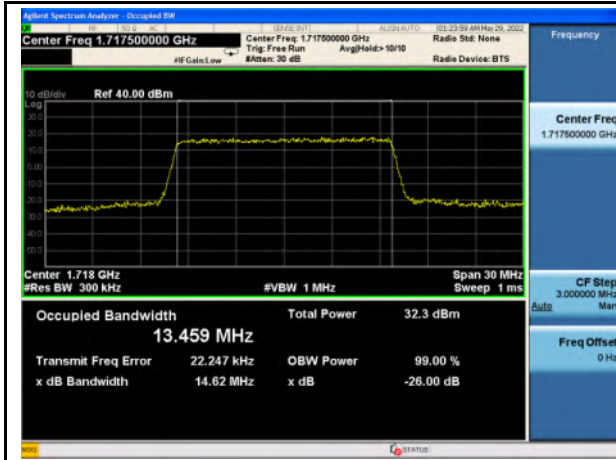

Band 66\_QPSK\_10M\_Mid\_Full RB Config

Band 66\_16-QAM\_10M\_Mid\_Full RB Config

Band 66\_QPSK\_10M\_High\_Full RB Config

Band 66\_16-QAM\_10M\_High\_Full RB Config

Band 66\_QPSK\_15M\_Low\_Full RB Config