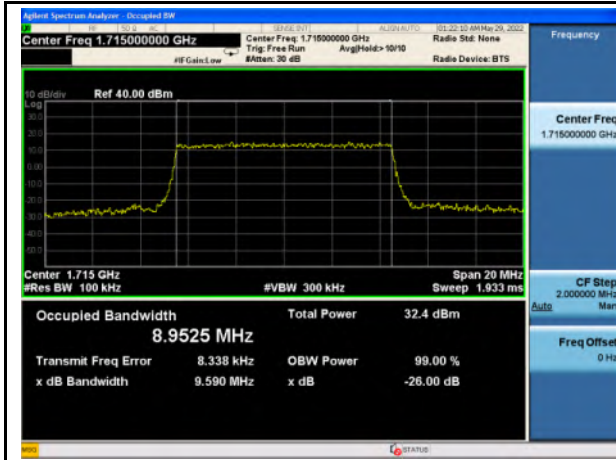

Band 66_QPSK_5M_High_Full RB Config

Band 66_QPSK_10M_Low_Full RB Config