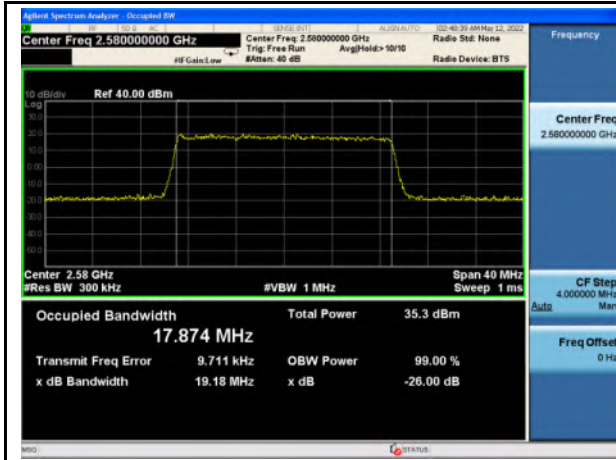

Band 38\_16-QAM\_15M\_Low\_Full RB Config

Band 38\_QPSK\_15M\_Mid\_Full RB Config

Band 38\_16-QAM\_15M\_Mid\_Full RB Config

Band 38\_QPSK\_15M\_High\_Full RB Config

Band 38\_16-QAM\_15M\_High\_Full RB Config