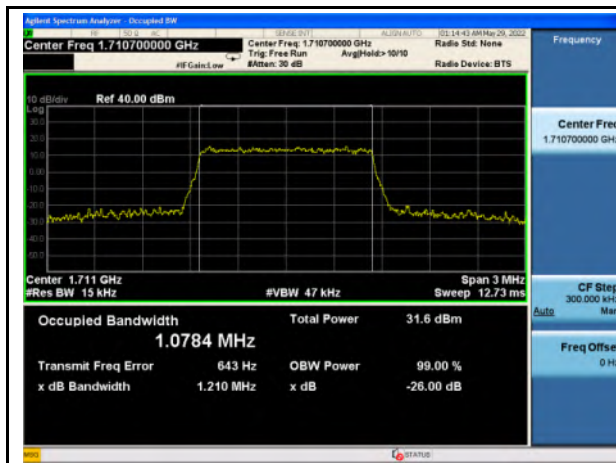

Band 38_QPSK_20M_High_Full RB Config

Band 66_QPSK_1.4M_Low_Full RB Config