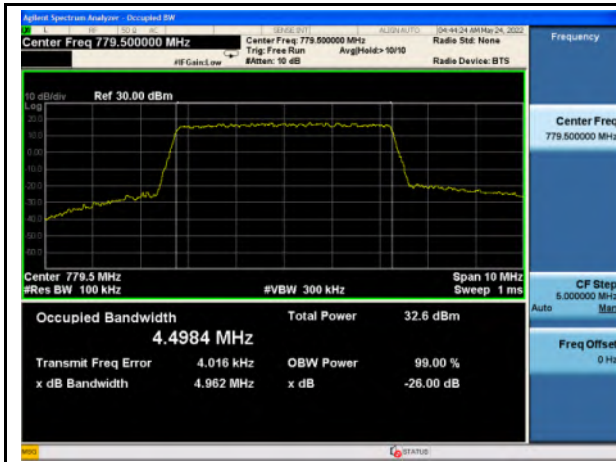

Band 12_QPSK_10M_High_Full RB Config

Band 13_QPSK_5M_Low_Full RB Config