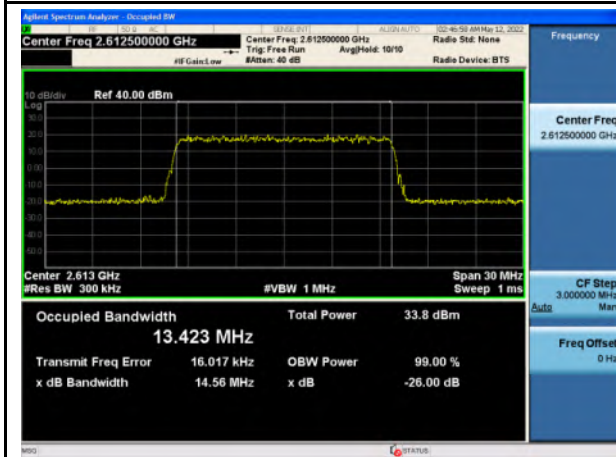

Band 38_QPSK_15M_Mid_Full RB Config

Band 38_QPSK_15M_High_Full RB Config