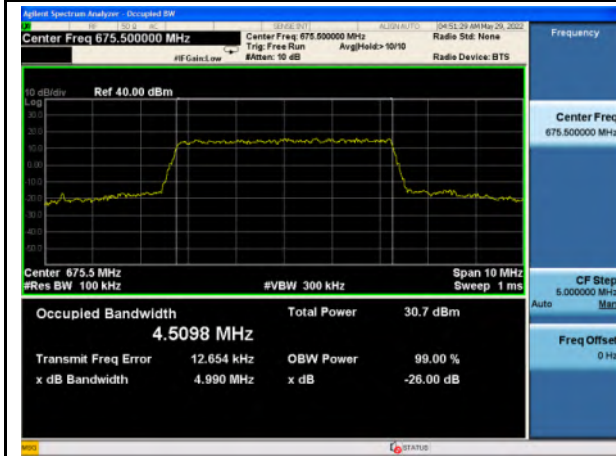

Band 71_QPSK_5M_Low_Full RB Config

Band 71_QPSK_5M_Mid_Full RB Config