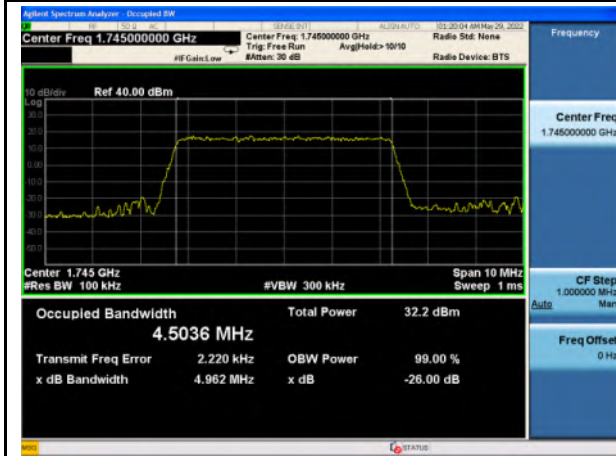

Band 66\_16-QAM\_3M\_Mid\_Full RB Config

Band 66\_QPSK\_3M\_High\_Full RB Config

Band 66\_16-QAM\_3M\_High\_Full RB Config

Band 66\_QPSK\_5M\_Low\_Full RB Config

Band 66\_16-QAM\_5M\_Low\_Full RB Config

Band 66\_QPSK\_5M\_Mid\_Full RB Config