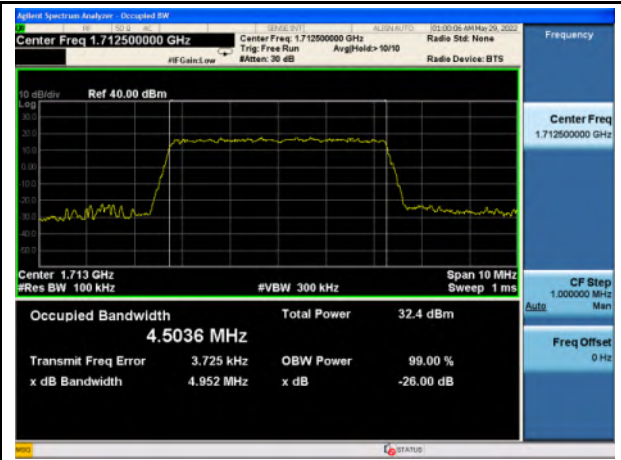

Band 66\_16-QAM\_3M\_Mid\_Full RB Config

Band 66\_QPSK\_3M\_High\_Full RB Config

Band 66\_16-QAM\_3M\_High\_Full RB Config

Band 66\_QPSK\_5M\_Low\_Full RB Config

Band 66\_16-QAM\_5M\_Low\_Full RB Config

Band 66\_QPSK\_5M\_Mid\_Full RB Config