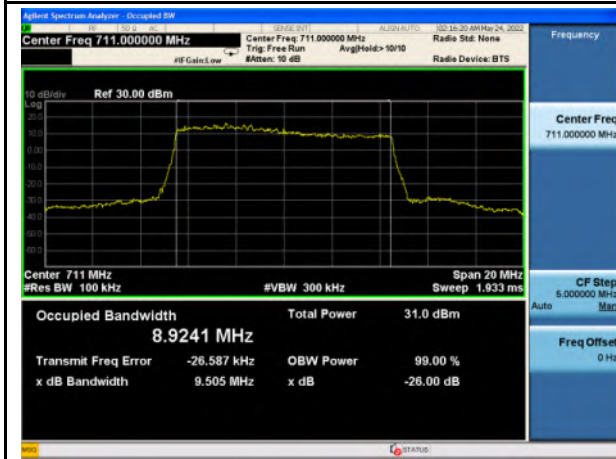

Band 12\_16-QAM\_5M\_High\_Full RB Config

Band 12\_QPSK\_10M\_Low\_Full RB Config

Band 12\_16-QAM\_10M\_Low\_Full RB Config

Band 12\_QPSK\_10M\_Mid\_Full RB Config

Band 12\_16-QAM\_10M\_Mid\_Full RB Config