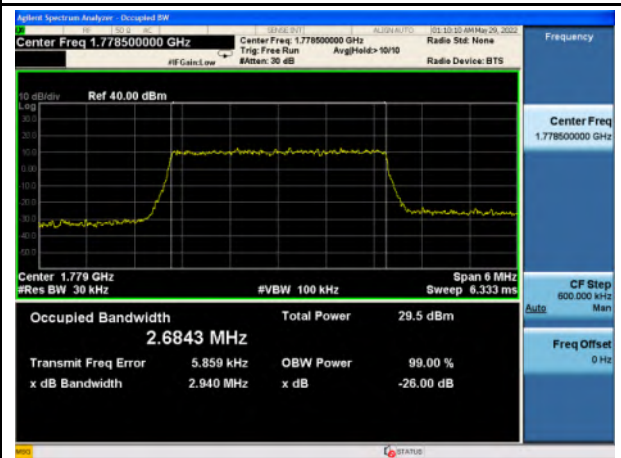

Band 66_16-QAM_3M_Mid_Full RB Config

Band 66_16-QAM_3M_High_Full RB Config