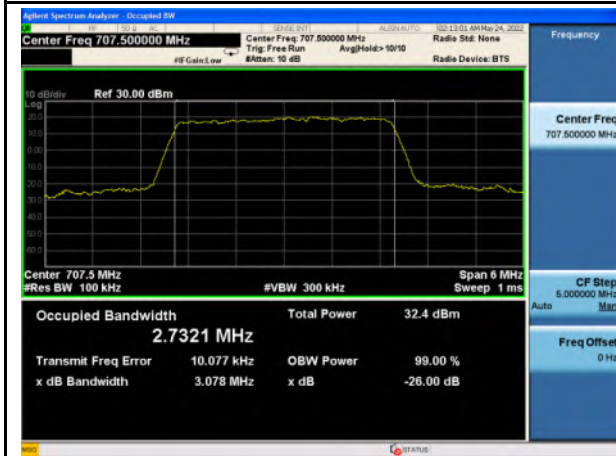

Band 12_QPSK_3M_Low_Full RB Config

Band 12_QPSK_3M_Mid_Full RB Config