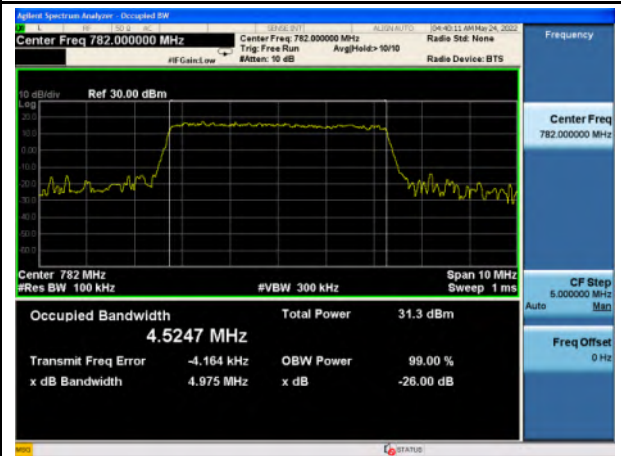

Band 12\_QPSK\_10M\_High\_Full RB Config

Band 12\_16-QAM\_10M\_High\_Full RB Config

Band 13\_QPSK\_5M\_Low\_Full RB Config

Band 13\_16-QAM\_5M\_Low\_Full RB Config

Band 13\_QPSK\_5M\_Mid\_Full RB Config

Band 13\_16-QAM\_5M\_Mid\_Full RB Config