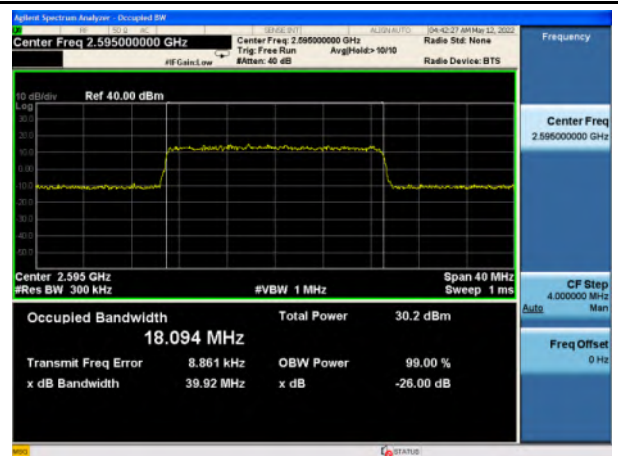

Band 38_16-QAM_20M_Low_Full RB Config

Band 38_16-QAM_20M_Mid_Full RB Config