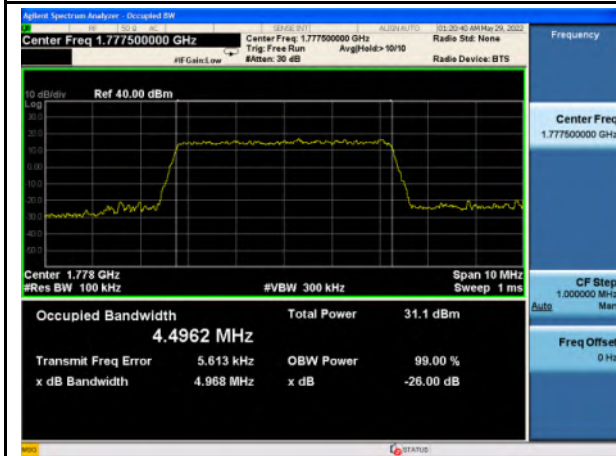

Band 66_QPSK_5M_Mid_Full RB Config

Band 66_QPSK_5M_High_Full RB Config