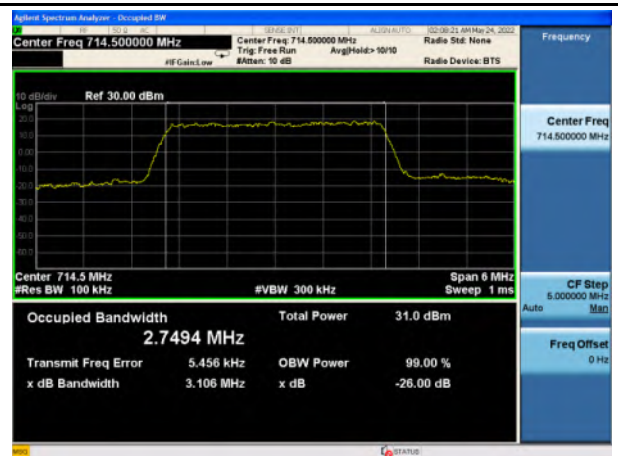

Band 12\_16-QAM\_1.4M\_High\_Full RB Config

Band 12\_QPSK\_3M\_Low\_Full RB Config

Band 12\_16-QAM\_3M\_Low\_Full RB Config

Band 12\_QPSK\_3M\_Mid\_Full RB Config

Band 12\_16-QAM\_3M\_Mid\_Full RB Config

Band 12\_QPSK\_3M\_High\_Full RB Config