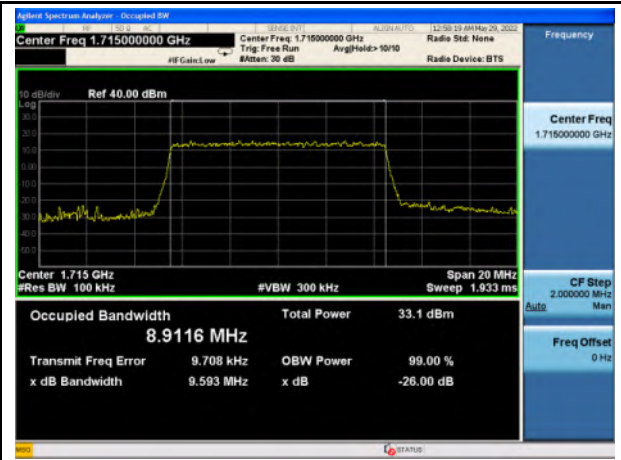

Band 66\_16-QAM\_5M\_Mid\_Full RB Config

Band 66\_QPSK\_5M\_High\_Full RB Config

Band 66\_16-QAM\_5M\_High\_Full RB Config

Band 66\_QPSK\_10M\_Low\_Full RB Config

Band 66\_16-QAM\_10M\_Low\_Full RB Config