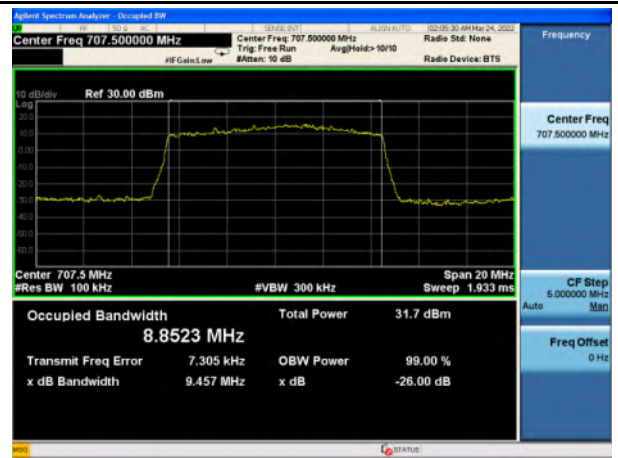

Band 12\_16-QAM\_5M\_High\_Full RB Config

Band 12\_QPSK\_10M\_Low\_Full RB Config

Band 12\_16-QAM\_10M\_Low\_Full RB Config

Band 12\_QPSK\_10M\_Mid\_Full RB Config

Band 12\_16-QAM\_10M\_Mid\_Full RB Config