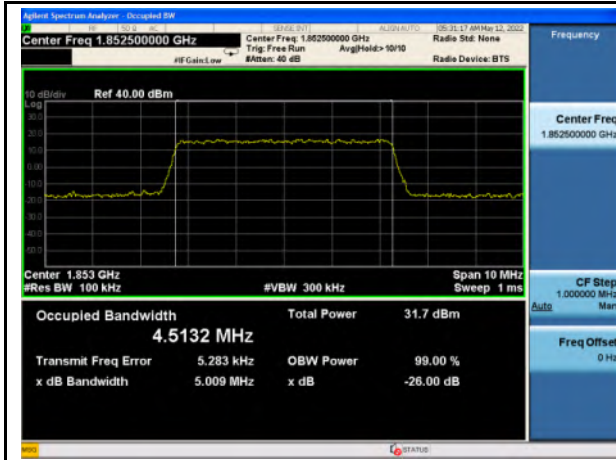

Band 2_QPSK_5M_Low_Full RB Config