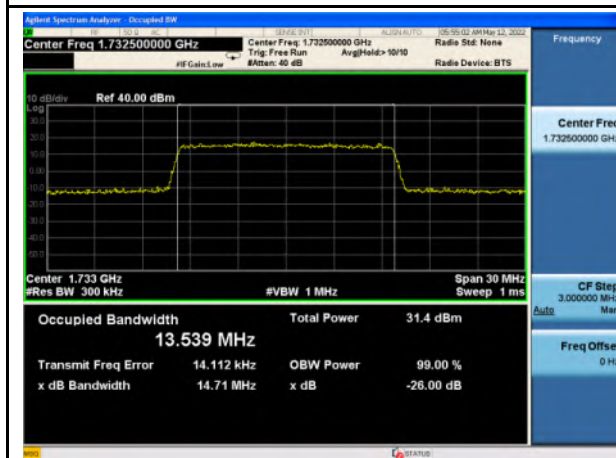

Band 4\_QPSK\_10M\_High\_Full RB Config

Band 4\_16-QAM\_10M\_High\_Full RB Config

Band 4\_QPSK\_15M\_Low\_Full RB Config

Band 4\_16-QAM\_15M\_Low\_Full RB Config

Band 4\_QPSK\_15M\_Mid\_Full RB Config

Band 4\_16-QAM\_15M\_Mid\_Full RB Config