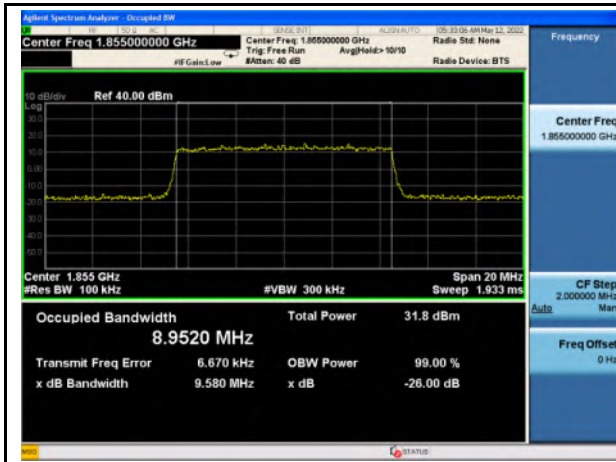

Band 2_QPSK_10M_Low_Full RB Config