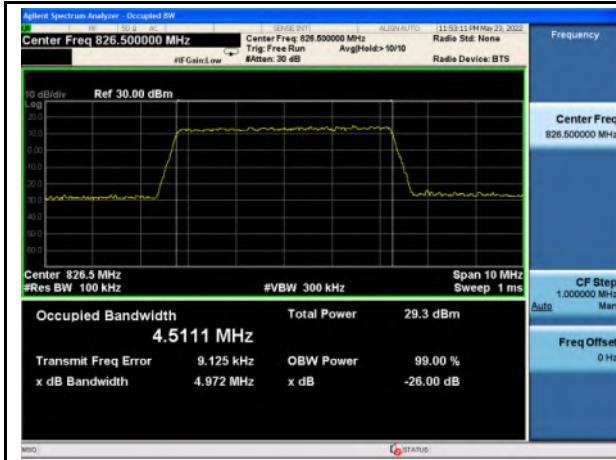

Band 5_QPSK_5M_Low_Full RB Config