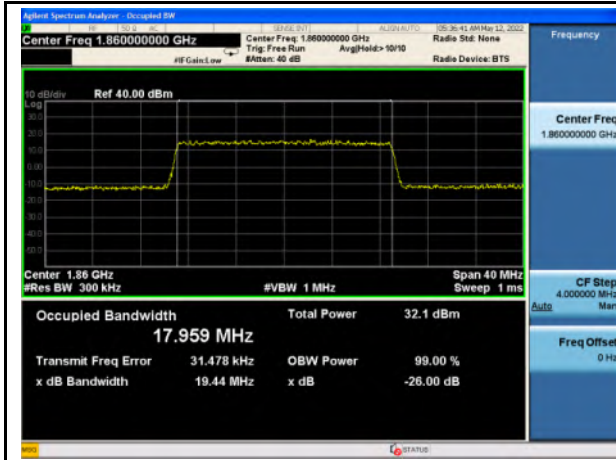

Band 2_QPSK_20M_Low_Full RB Config