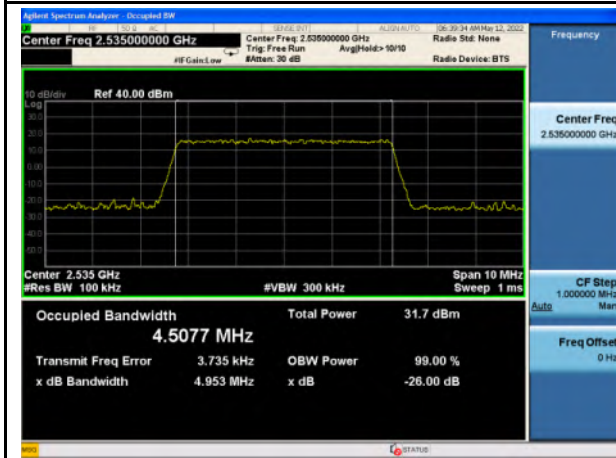

Band 5\_QPSK\_10M\_High\_Full RB Config

Band 5\_16-QAM\_10M\_High\_Full RB Config

Band 7\_QPSK\_5M\_Low\_Full RB Config

Band 7\_16-QAM\_5M\_Low\_Full RB Config

Band 7\_QPSK\_5M\_Mid\_Full RB Config

Band 7\_16-QAM\_5M\_Mid\_Full RB Config