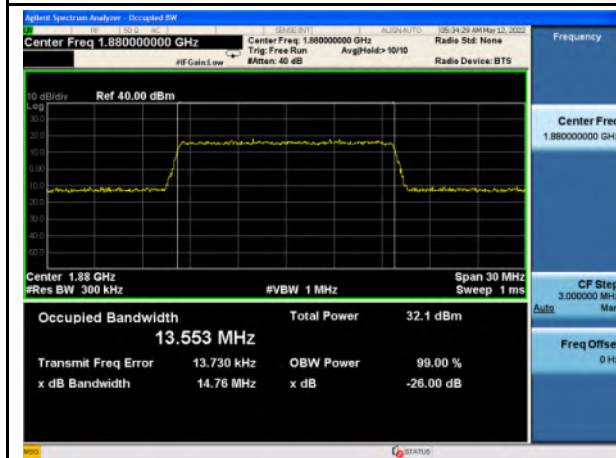

Band 2\_QPSK\_10M\_High\_Full RB Config

Band 2\_16-QAM\_10M\_High\_Full RB Config

Band 2\_QPSK\_15M\_Low\_Full RB Config

Band 2\_16-QAM\_15M\_Low\_Full RB Config

Band 2\_QPSK\_15M\_Mid\_Full RB Config

Band 2\_16-QAM\_15M\_Mid\_Full RB Config