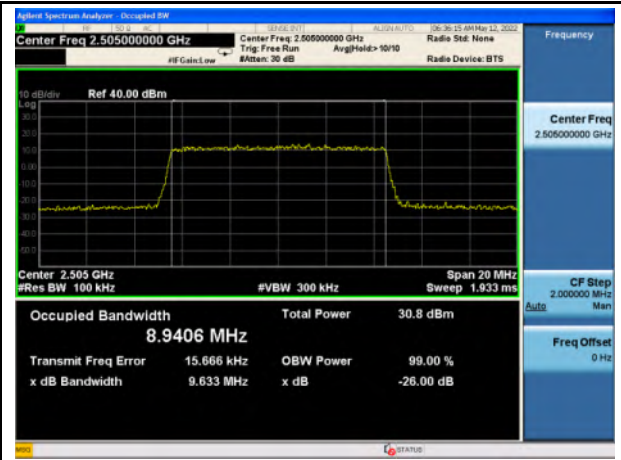

Band 7_16-QAM_10M_Low_Full RB Config