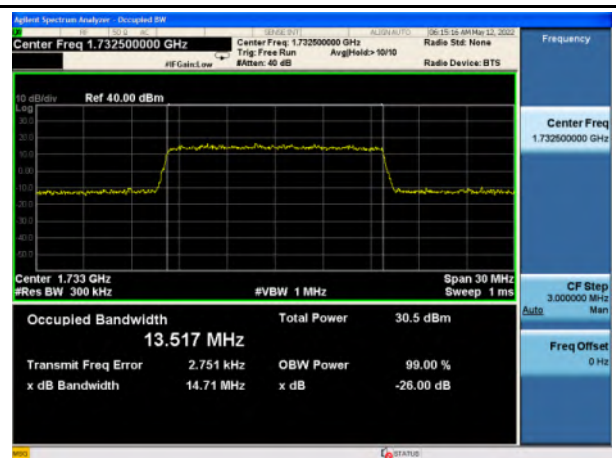

Band 4\_QPSK\_10M\_High\_Full RB Config

Band 4\_16-QAM\_10M\_High\_Full RB Config

Band 4\_QPSK\_15M\_Low\_Full RB Config

Band 4\_16-QAM\_15M\_Low\_Full RB Config

Band 4\_QPSK\_15M\_Mid\_Full RB Config

Band 4\_16-QAM\_15M\_Mid\_Full RB Config