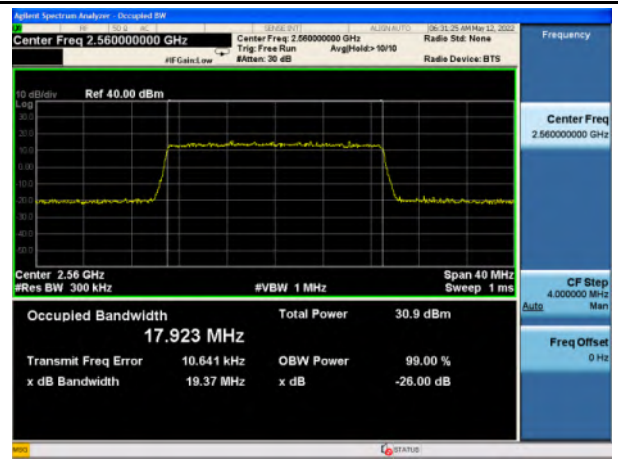

Band 7_16-QAM_20M_High_Full RB Config