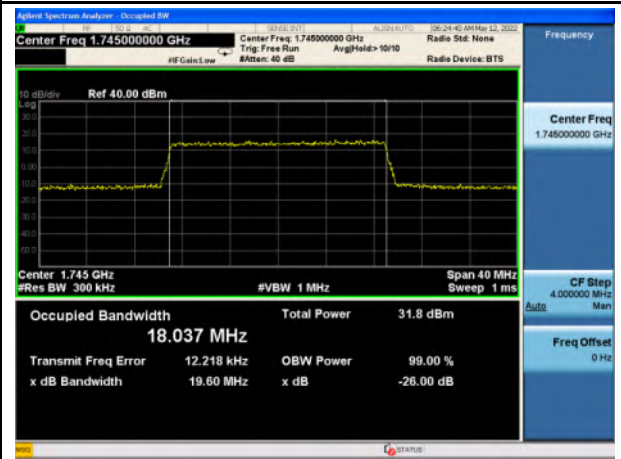

Band 4_16-QAM_20M_High_Full RB Config