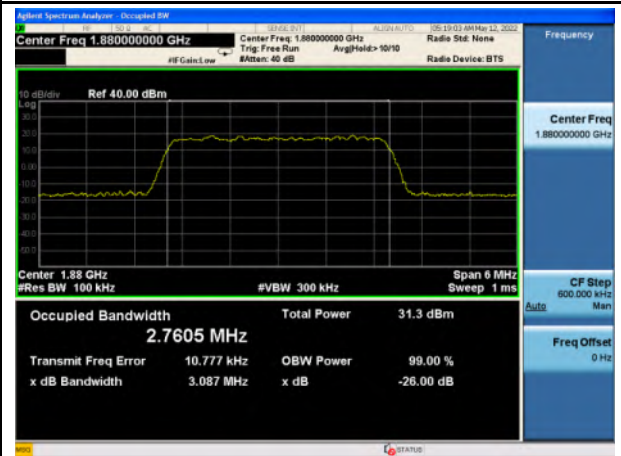

Band 2\_QPSK\_1.4M\_High\_Full RB Config

Band 2\_16-QAM\_1.4M\_High\_Full RB Config

Band 2\_QPSK\_3M\_Low\_Full RB Config

Band 2\_16-QAM\_3M\_Low\_Full RB Config

Band 2\_QPSK\_3M\_Mid\_Full RB Config

Band 2\_16-QAM\_3M\_Mid\_Full RB Config