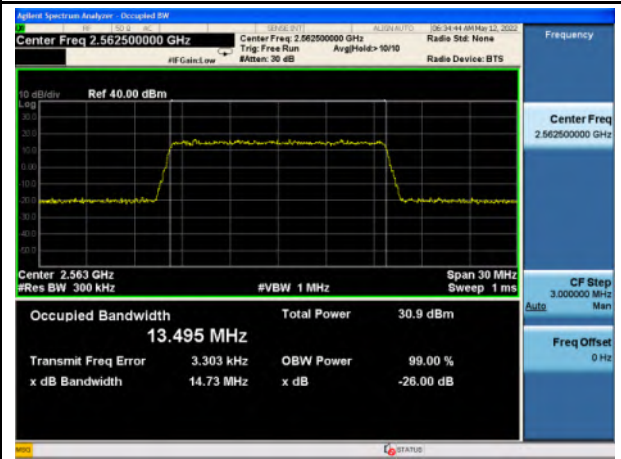

Band 7_16-QAM_15M_High_Full RB Config