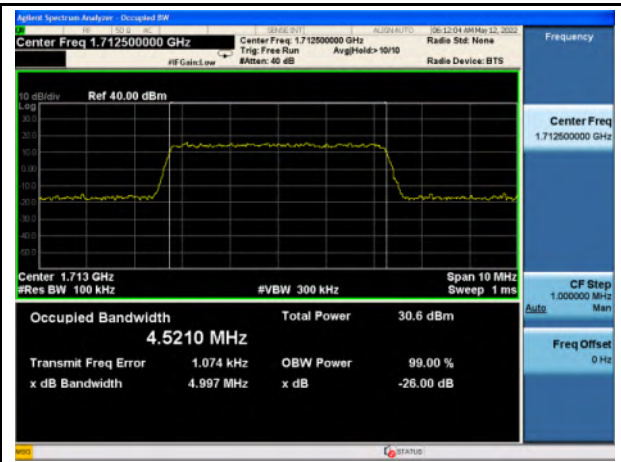

Band 4\_QPSK\_3M\_High\_Full RB Config

Band 4\_16-QAM\_3M\_High\_Full RB Config

Band 4\_QPSK\_5M\_Low\_Full RB Config

Band 4\_16-QAM\_5M\_Low\_Full RB Config

Band 4\_QPSK\_5M\_Mid\_Full RB Config

Band 4\_16-QAM\_5M\_Mid\_Full RB Config