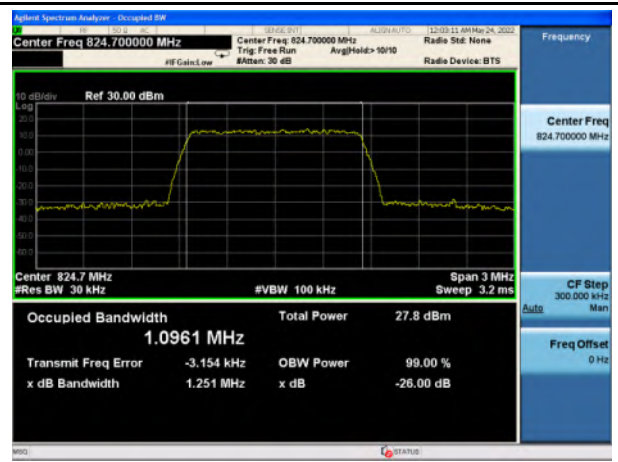

Band 5_16-QAM_1.4M_Low_Full RB Config