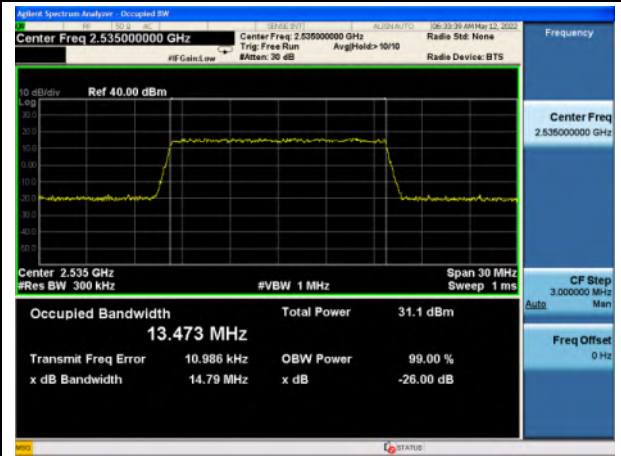

Band 7\_QPSK\_10M\_High\_Full RB Config

Band 7\_16-QAM\_10M\_High\_Full RB Config

Band 7\_QPSK\_15M\_Low\_Full RB Config

Band 7\_16-QAM\_15M\_Low\_Full RB Config

Band 7\_QPSK\_15M\_Mid\_Full RB Config

Band 7\_16-QAM\_15M\_Mid\_Full RB Config