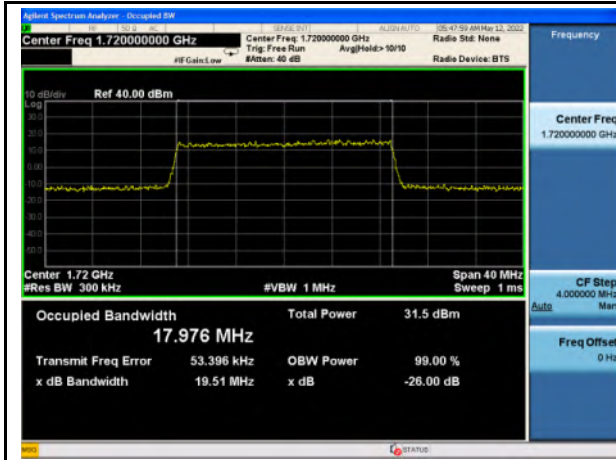

Band 4_QPSK_20M_Low_Full RB Config