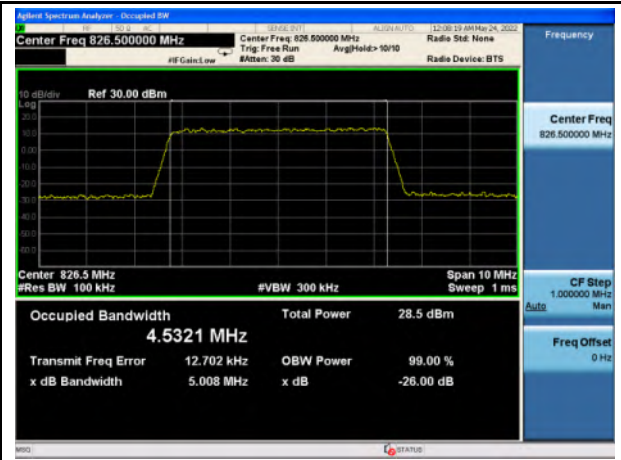

Band 5_16-QAM_5M_Low_Full RB Config