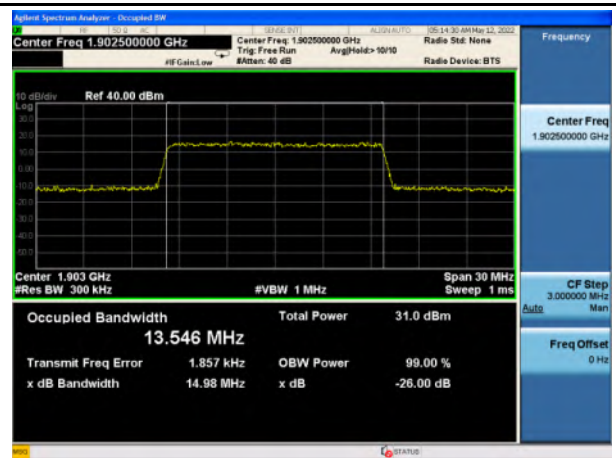

Band 2_16-QAM_15M_High_Full RB Config