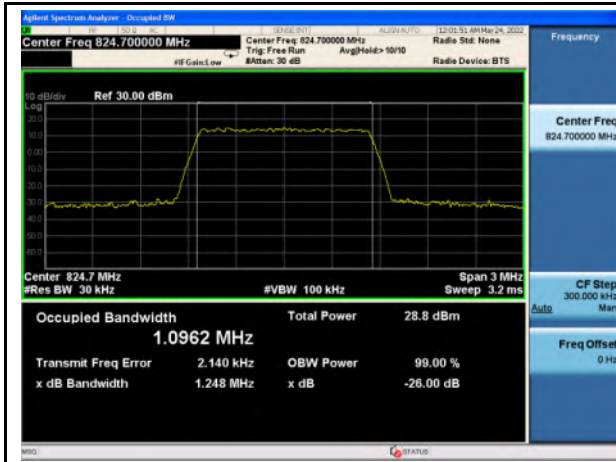

Band 5_QPSK_1.4M_Low_Full RB Config