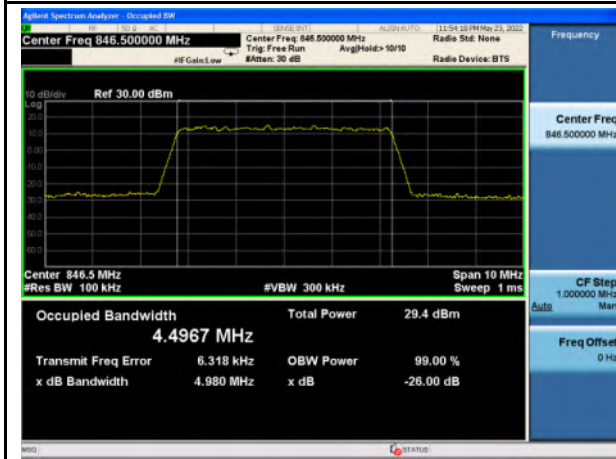

Band 5\_QPSK\_3M\_High\_Full RB Config

Band 5\_16-QAM\_3M\_High\_Full RB Config

Band 5\_QPSK\_5M\_Low\_Full RB Config

Band 5\_16-QAM\_5M\_Low\_Full RB Config

Band 5\_QPSK\_5M\_Mid\_Full RB Config

Band 5\_16-QAM\_5M\_Mid\_Full RB Config