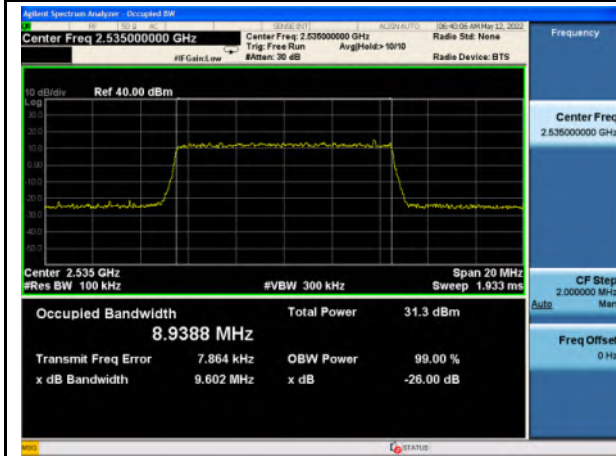

Band 7\_QPSK\_5M\_High\_Full RB Config

Band 7\_16-QAM\_5M\_High\_Full RB Config

Band 7\_QPSK\_10M\_Low\_Full RB Config

Band 7\_16-QAM\_10M\_Low\_Full RB Config

Band 7\_QPSK\_10M\_Mid\_Full RB Config

Band 7\_16-QAM\_10M\_Mid\_Full RB Config