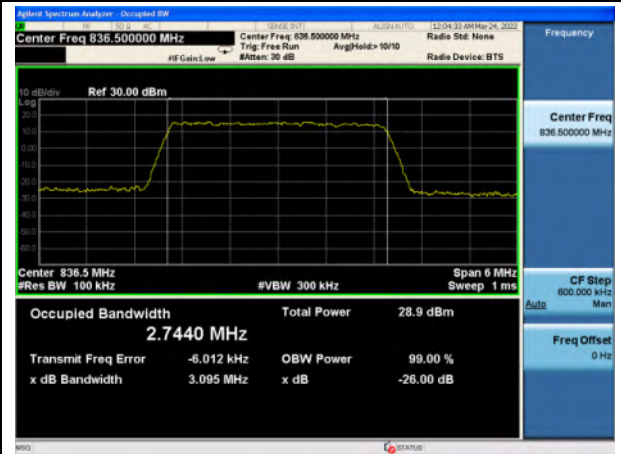

Band 5\_QPSK\_1.4M\_High\_Full RB Config

Band 5\_16-QAM\_1.4M\_High\_Full RB Config

Band 5\_QPSK\_3M\_Low\_Full RB Config

Band 5\_16-QAM\_3M\_Low\_Full RB Config

Band 5\_QPSK\_3M\_Mid\_Full RB Config

Band 5\_16-QAM\_3M\_Mid\_Full RB Config