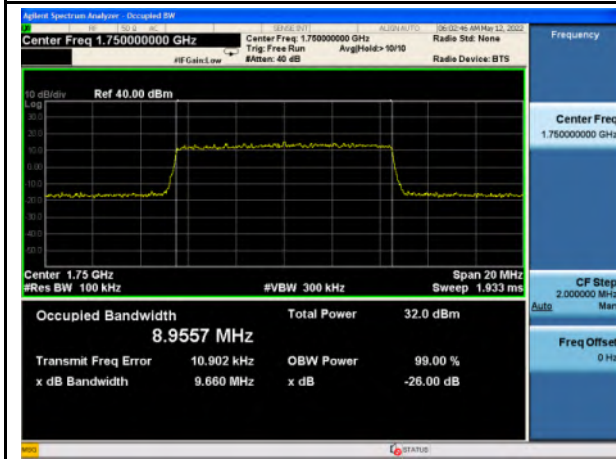

Band 4\_QPSK\_5M\_High\_Full RB Config

Band 4\_16-QAM\_5M\_High\_Full RB Config

Band 4\_QPSK\_10M\_Low\_Full RB Config

Band 4\_16-QAM\_10M\_Low\_Full RB Config

Band 4\_QPSK\_10M\_Mid\_Full RB Config

Band 4\_16-QAM\_10M\_Mid\_Full RB Config