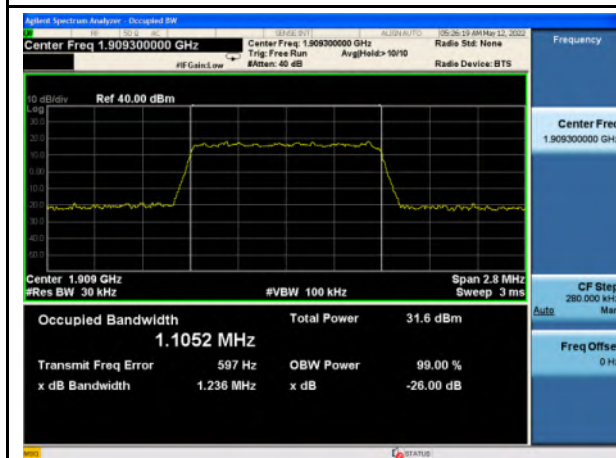

## WAP-22021511-LC-FCC-IC-LTE\_Appendix - B - Occupied Bandwidth Test Plots

Band 2\_QPSK\_1.4M\_Low\_Full RB Config

Band 2\_16-QAM\_1.4M\_Low\_Full RB Config

Band 2\_QPSK\_1.4M\_Mid\_Full RB Config

Band 2\_16-QAM\_1.4M\_Mid\_Full RB Config