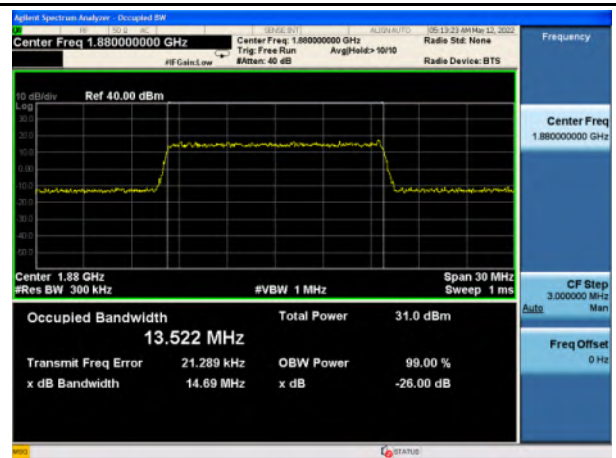

Band 2\_QPSK\_10M\_High\_Full RB Config

Band 2\_16-QAM\_10M\_High\_Full RB Config

Band 2\_QPSK\_15M\_Low\_Full RB Config

Band 2\_16-QAM\_15M\_Low\_Full RB Config

Band 2\_QPSK\_15M\_Mid\_Full RB Config

Band 2\_16-QAM\_15M\_Mid\_Full RB Config