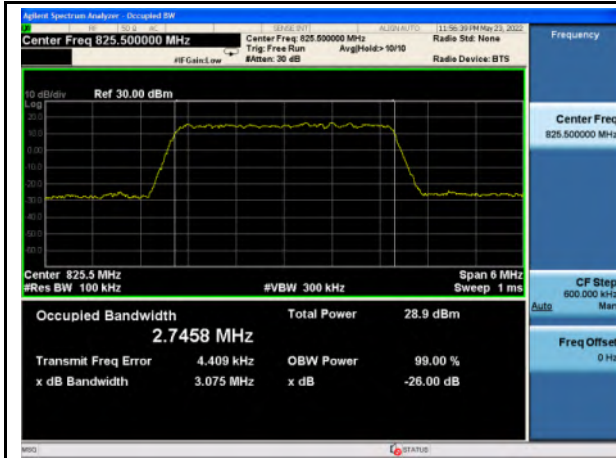

Band 5_QPSK_3M_Low_Full RB Config