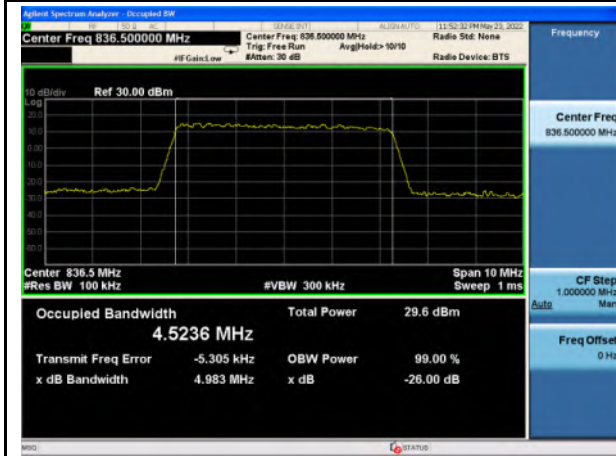

Band 5\_QPSK\_3M\_High\_Full RB Config

Band 5\_16-QAM\_3M\_High\_Full RB Config

Band 5\_QPSK\_5M\_Low\_Full RB Config

Band 5\_16-QAM\_5M\_Low\_Full RB Config

Band 5\_QPSK\_5M\_Mid\_Full RB Config

Band 5\_16-QAM\_5M\_Mid\_Full RB Config