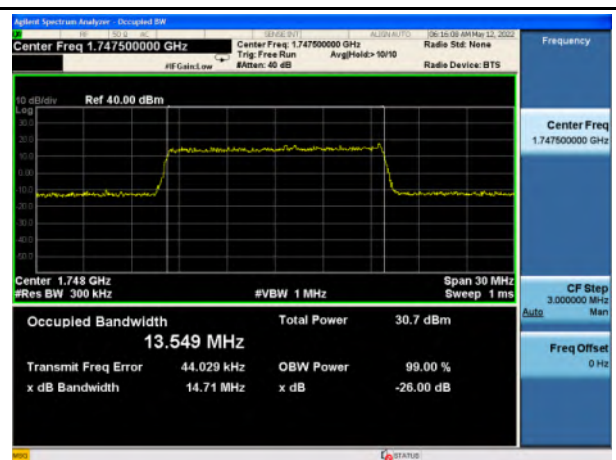

Band 4_16-QAM_15M_High_Full RB Config