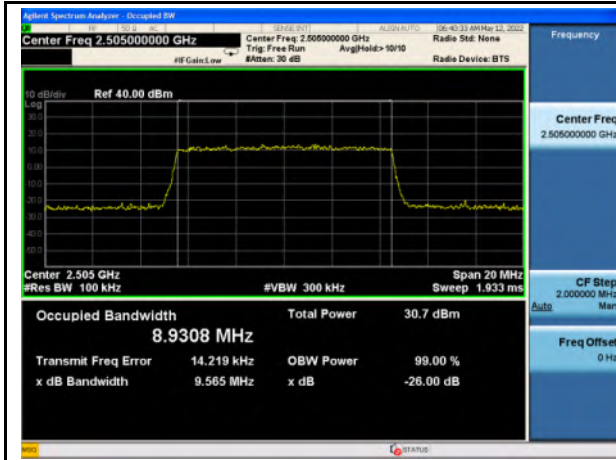

Band 7_QPSK_10M_Low_Full RB Config