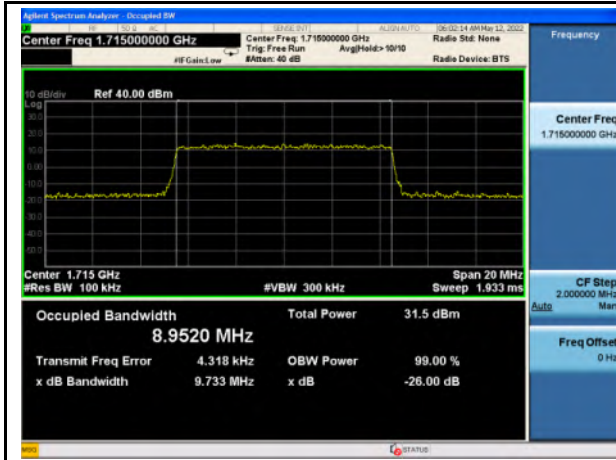

Band 4_QPSK_10M_Low_Full RB Config