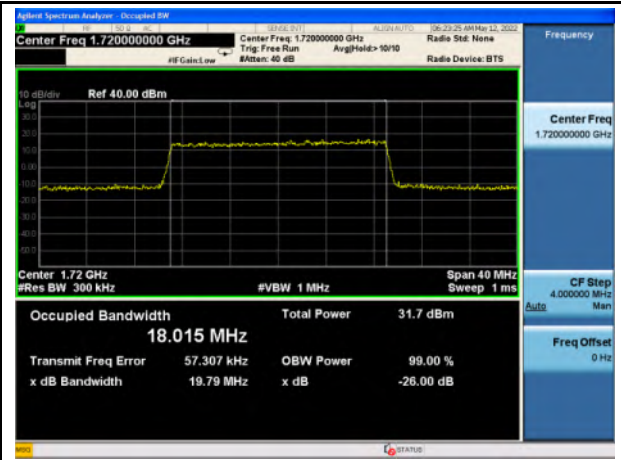

Band 4_16-QAM_20M_Low_Full RB Config