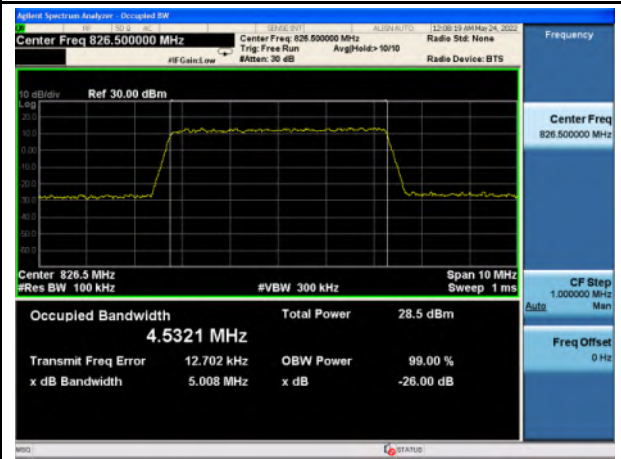

Band 5_16-QAM_5M_High_Full RB Config