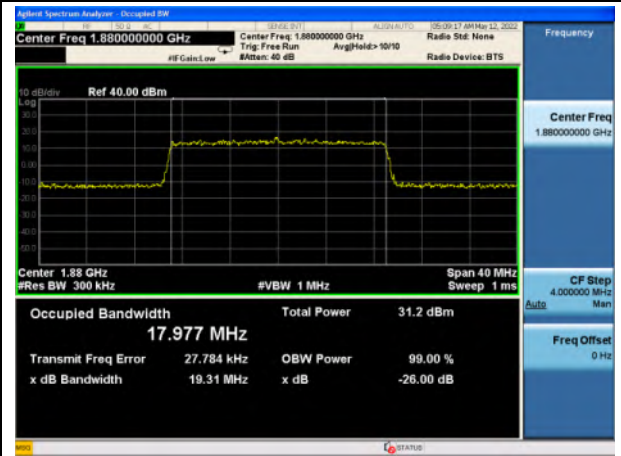

Band 2\_QPSK\_15M\_High\_Full RB Config

Band 2\_16-QAM\_15M\_High\_Full RB Config

Band 2\_QPSK\_20M\_Low\_Full RB Config

Band 2\_16-QAM\_20M\_Low\_Full RB Config

Band 2\_QPSK\_20M\_Mid\_Full RB Config

Band 2\_16-QAM\_20M\_Mid\_Full RB Config