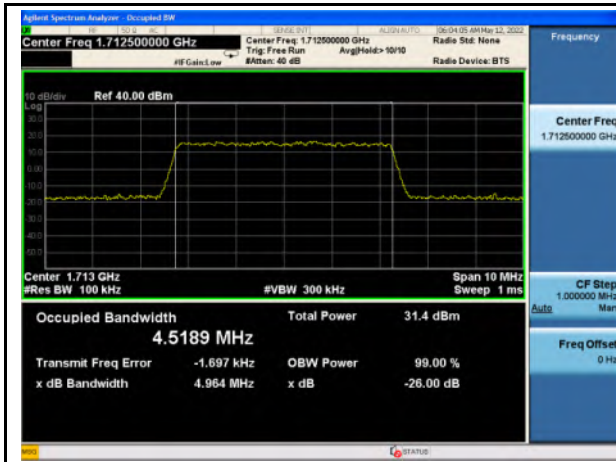

Band 4_QPSK_5M_Low_Full RB Config