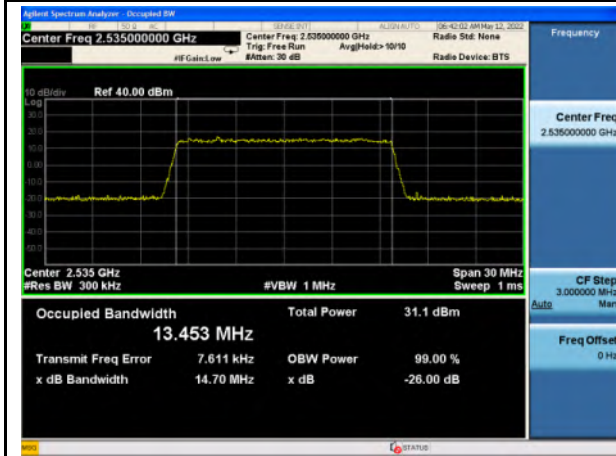

Band 7\_QPSK\_10M\_High\_Full RB Config

Band 7\_16-QAM\_10M\_High\_Full RB Config

Band 7\_QPSK\_15M\_Low\_Full RB Config

Band 7\_16-QAM\_15M\_Low\_Full RB Config

Band 7\_QPSK\_15M\_Mid\_Full RB Config

Band 7\_16-QAM\_15M\_Mid\_Full RB Config