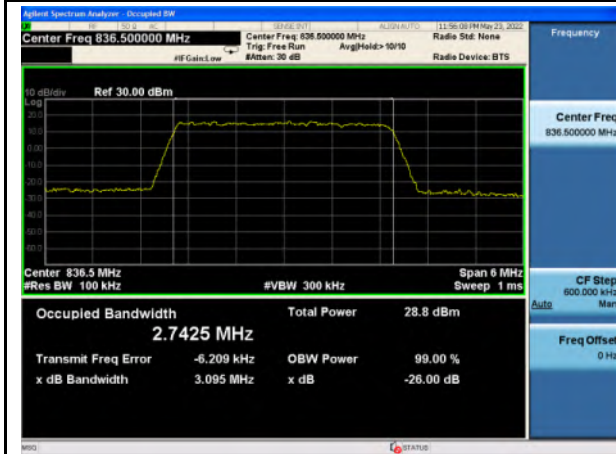

Band 5\_QPSK\_1.4M\_High\_Full RB Config

Band 5\_16-QAM\_1.4M\_High\_Full RB Config

Band 5\_QPSK\_3M\_Low\_Full RB Config

Band 5\_16-QAM\_3M\_Low\_Full RB Config

Band 5\_QPSK\_3M\_Mid\_Full RB Config

Band 5\_16-QAM\_3M\_Mid\_Full RB Config