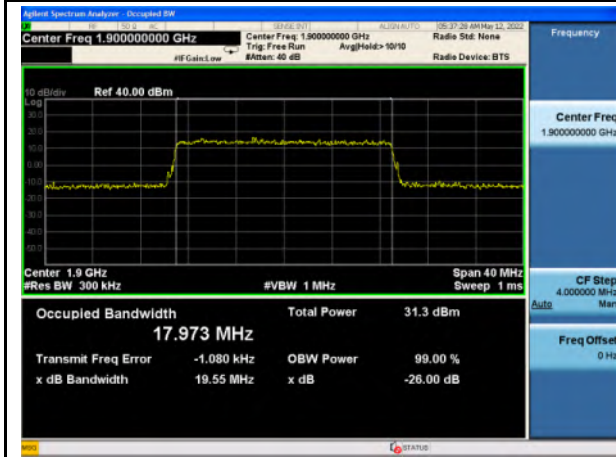

Band 2\_QPSK\_15M\_High\_Full RB Config

Band 2\_16-QAM\_15M\_High\_Full RB Config

Band 2\_QPSK\_20M\_Low\_Full RB Config

Band 2\_16-QAM\_20M\_Low\_Full RB Config

Band 2\_QPSK\_20M\_Mid\_Full RB Config

Band 2\_16-QAM\_20M\_Mid\_Full RB Config