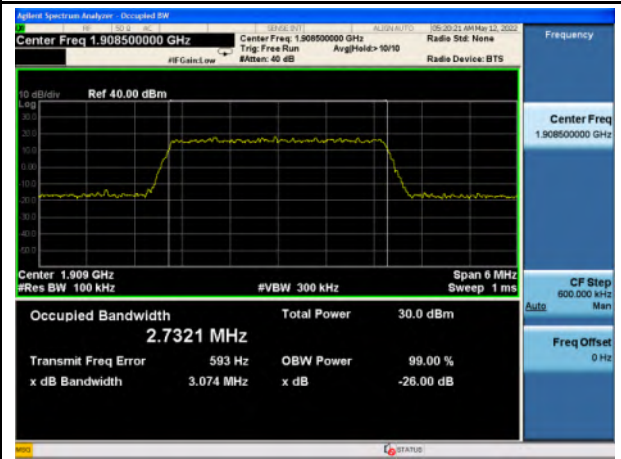

Band 2_16-QAM_3M_High_Full RB Config