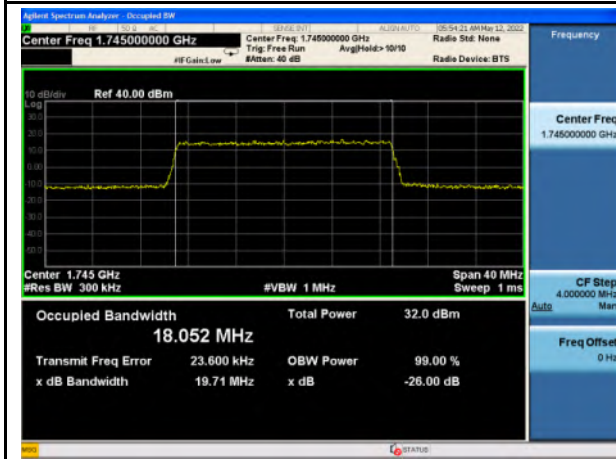

Band 4\_QPSK\_15M\_High\_Full RB Config

Band 4\_16-QAM\_15M\_High\_Full RB Config

Band 4\_QPSK\_20M\_Low\_Full RB Config

Band 4\_16-QAM\_20M\_Low\_Full RB Config

Band 4\_QPSK\_20M\_Mid\_Full RB Config

Band 4\_16-QAM\_20M\_Mid\_Full RB Config