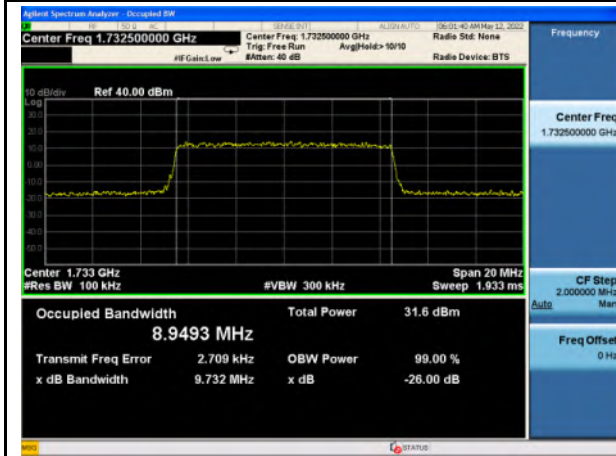

Band 4\_QPSK\_5M\_High\_Full RB Config

Band 4\_16-QAM\_5M\_High\_Full RB Config

Band 4\_QPSK\_10M\_Low\_Full RB Config

Band 4\_16-QAM\_10M\_Low\_Full RB Config

Band 4\_QPSK\_10M\_Mid\_Full RB Config

Band 4\_16-QAM\_10M\_Mid\_Full RB Config