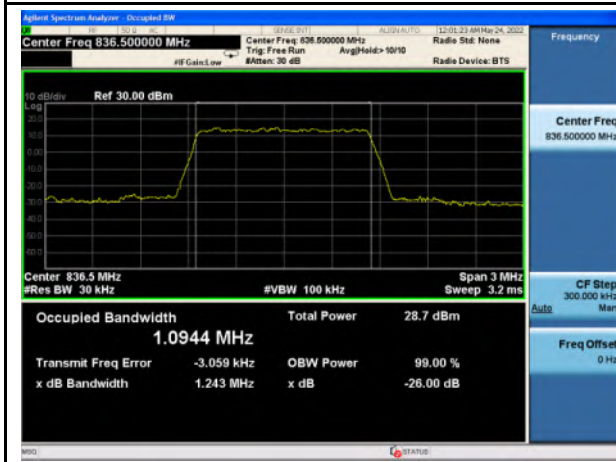

Band 4\_QPSK\_20M\_High\_Full RB Config

Band 4\_16-QAM\_20M\_High\_Full RB Config

Band 5\_QPSK\_1.4M\_Low\_Full RB Config

Band 5\_16-QAM\_1.4M\_Low\_Full RB Config

Band 5\_QPSK\_1.4M\_Mid\_Full RB Config

Band 5\_16-QAM\_1.4M\_Mid\_Full RB Config