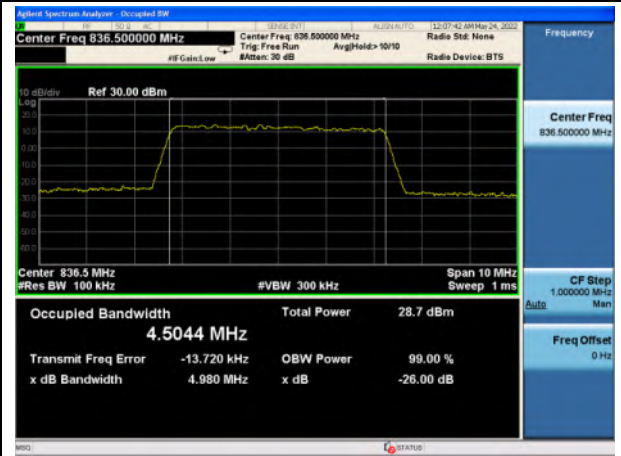

Band 5\_QPSK\_3M\_High\_Full RB Config

Band 5\_16-QAM\_3M\_High\_Full RB Config

Band 5\_QPSK\_5M\_Low\_Full RB Config

Band 5\_16-QAM\_5M\_Low\_Full RB Config

Band 5\_QPSK\_5M\_Mid\_Full RB Config

Band 5\_16-QAM\_5M\_Mid\_Full RB Config