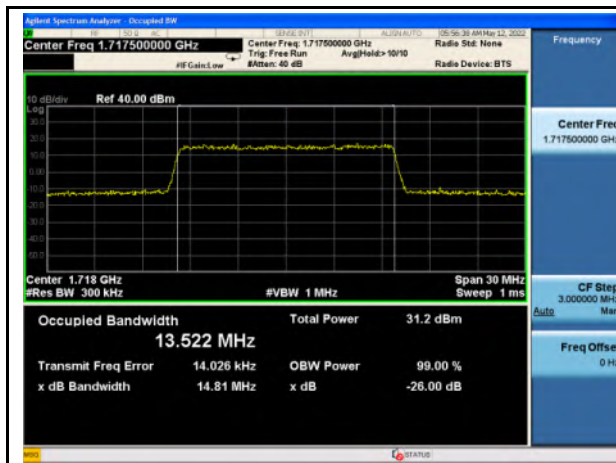

Band 4_QPSK_15M_Low_Full RB Config