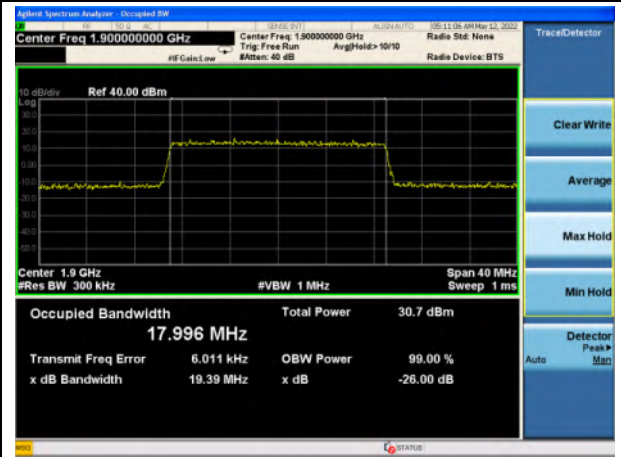

Band 2_16-QAM_20M_High_Full RB Config