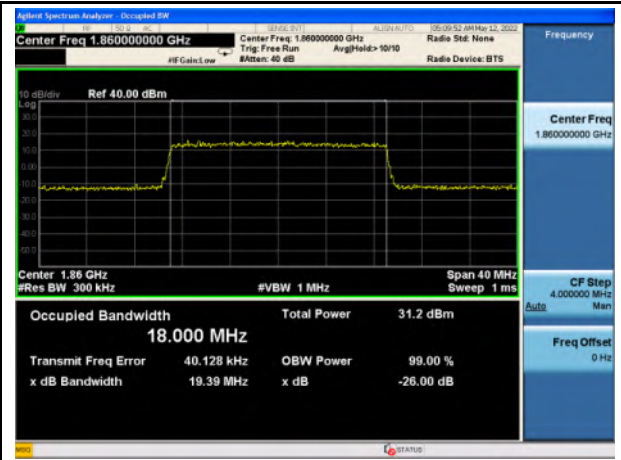

Band 2_16-QAM_20M_Low_Full RB Config