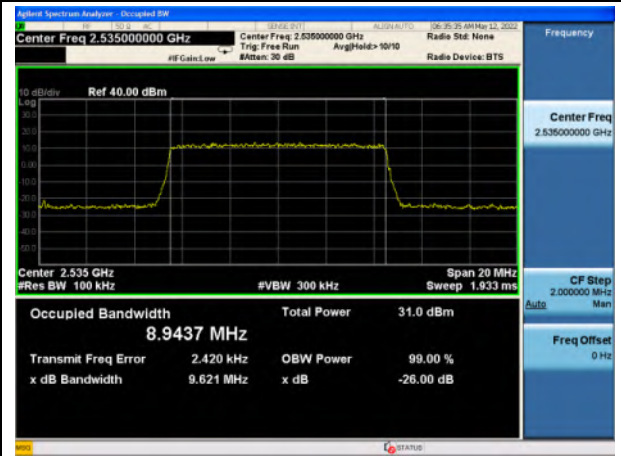

Band 7\_QPSK\_5M\_High\_Full RB Config

Band 7\_16-QAM\_5M\_High\_Full RB Config

Band 7\_QPSK\_10M\_Low\_Full RB Config

Band 7\_16-QAM\_10M\_Low\_Full RB Config

Band 7\_QPSK\_10M\_Mid\_Full RB Config

Band 7\_16-QAM\_10M\_Mid\_Full RB Config