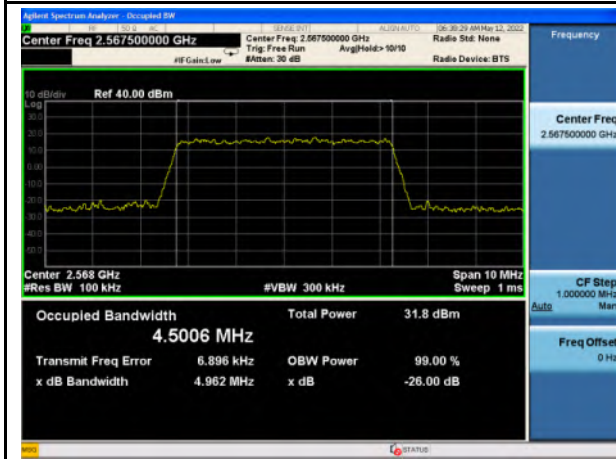

Band 5\_QPSK\_10M\_High\_Full RB Config

Band 5\_16-QAM\_10M\_High\_Full RB Config

Band 7\_QPSK\_5M\_Low\_Full RB Config

Band 7\_16-QAM\_5M\_Low\_Full RB Config

Band 7\_QPSK\_5M\_Mid\_Full RB Config

Band 7\_16-QAM\_5M\_Mid\_Full RB Config