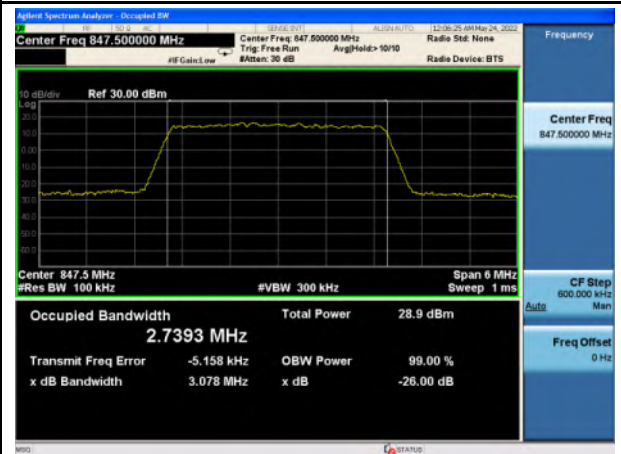

Band 5_16-QAM_3M_High_Full RB Config