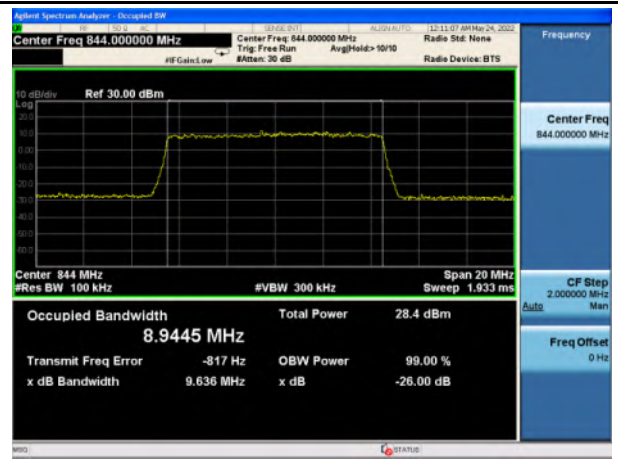

Band 5_16-QAM_10M_High_Full RB Config