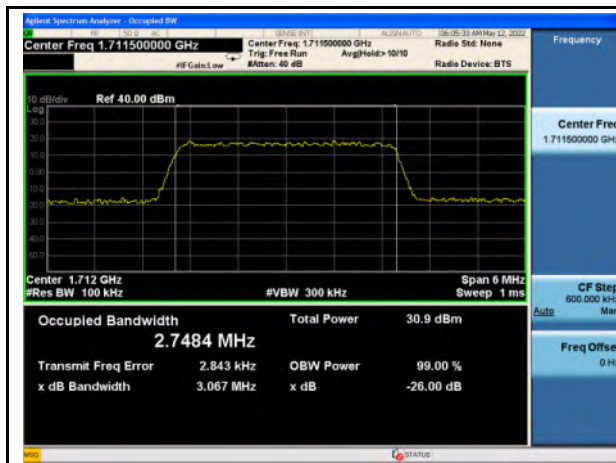

Band 4_QPSK_3M_Low_Full RB Config