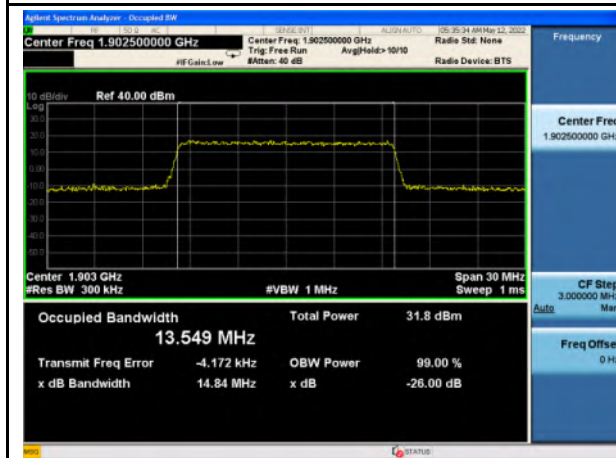

Band 2\_QPSK\_10M\_High\_Full RB Config

Band 2\_16-QAM\_10M\_High\_Full RB Config

Band 2\_QPSK\_15M\_Low\_Full RB Config

Band 2\_16-QAM\_15M\_Low\_Full RB Config

Band 2\_QPSK\_15M\_Mid\_Full RB Config

Band 2\_16-QAM\_15M\_Mid\_Full RB Config