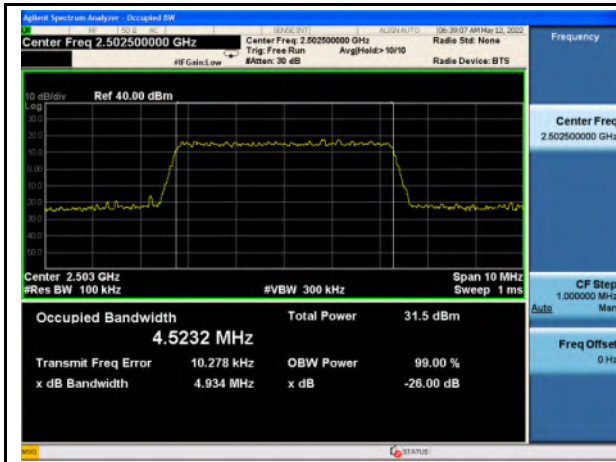

Band 7_QPSK_5M_Low_Full RB Config