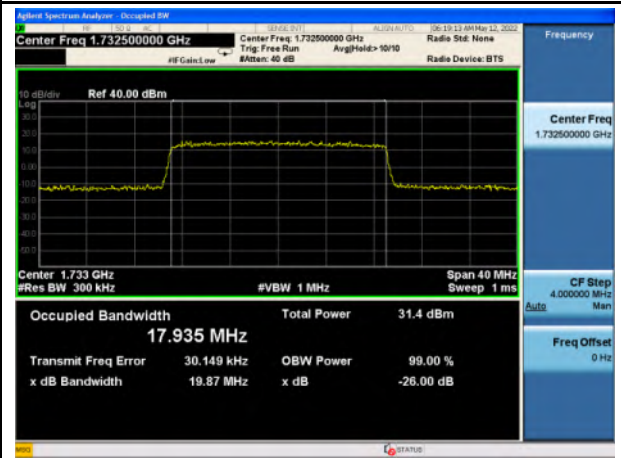

Band 4\_QPSK\_15M\_High\_Full RB Config

Band 4\_16-QAM\_15M\_High\_Full RB Config

Band 4\_QPSK\_20M\_Low\_Full RB Config

Band 4\_16-QAM\_20M\_Low\_Full RB Config

Band 4\_QPSK\_20M\_Mid\_Full RB Config

Band 4\_16-QAM\_20M\_Mid\_Full RB Config