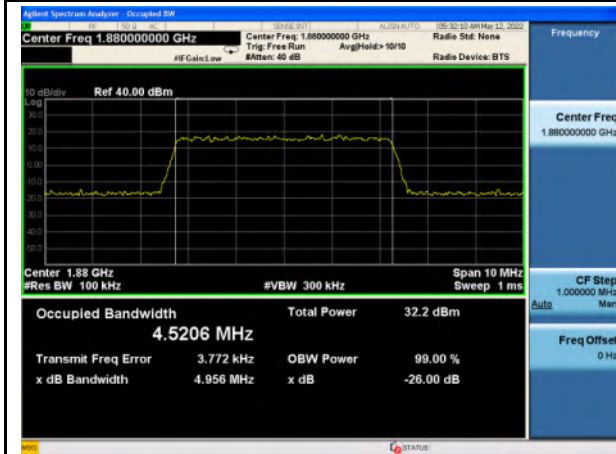

Band 2\_QPSK\_3M\_High\_Full RB Config

Band 2\_16-QAM\_3M\_High\_Full RB Config

Band 2\_QPSK\_5M\_Low\_Full RB Config

Band 2\_16-QAM\_5M\_Low\_Full RB Config

Band 2\_QPSK\_5M\_Mid\_Full RB Config

Band 2\_16-QAM\_5M\_Mid\_Full RB Config