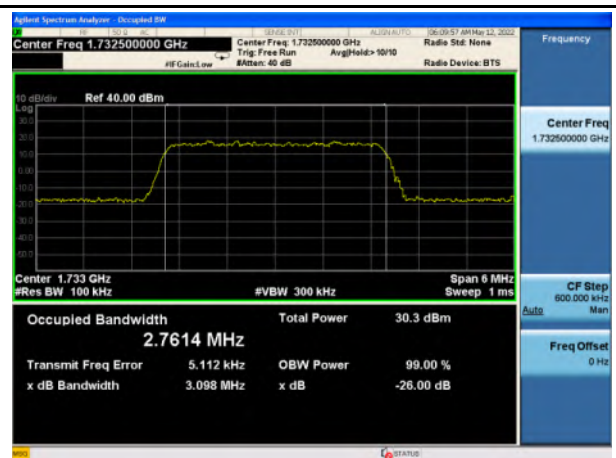

Band 4\_QPSK\_1.4M\_High\_Full RB Config

Band 4\_16-QAM\_1.4M\_High\_Full RB Config

Band 4\_QPSK\_3M\_Low\_Full RB Config

Band 4\_16-QAM\_3M\_Low\_Full RB Config

Band 4\_QPSK\_3M\_Mid\_Full RB Config

Band 4\_16-QAM\_3M\_Mid\_Full RB Config