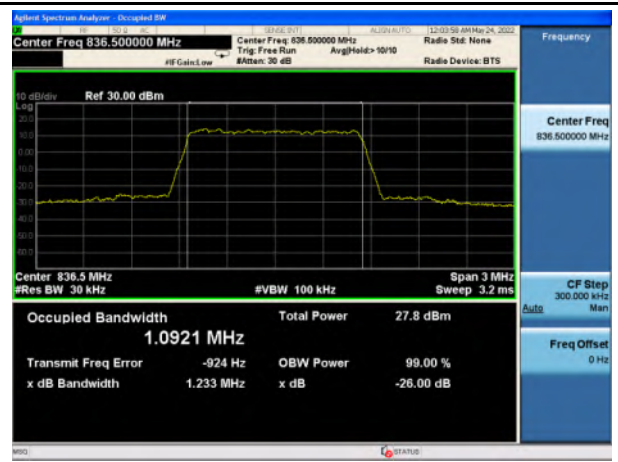

Band 4\_QPSK\_20M\_High\_Full RB Config

Band 4\_16-QAM\_20M\_High\_Full RB Config

Band 5\_QPSK\_1.4M\_Low\_Full RB Config

Band 5\_16-QAM\_1.4M\_Low\_Full RB Config

Band 5\_QPSK\_1.4M\_Mid\_Full RB Config

Band 5\_16-QAM\_1.4M\_Mid\_Full RB Config