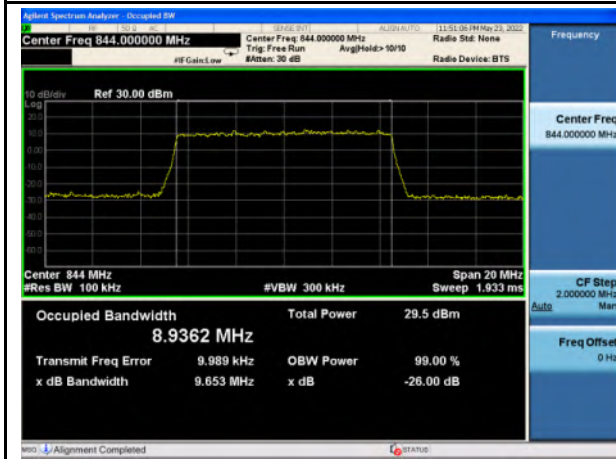

Band 5\_QPSK\_5M\_High\_Full RB Config

Band 5\_16-QAM\_5M\_High\_Full RB Config

Band 5\_QPSK\_10M\_Low\_Full RB Config

Band 5\_16-QAM\_10M\_Low\_Full RB Config

Band 5\_QPSK\_10M\_Mid\_Full RB Config

Band 5\_16-QAM\_10M\_Mid\_Full RB Config