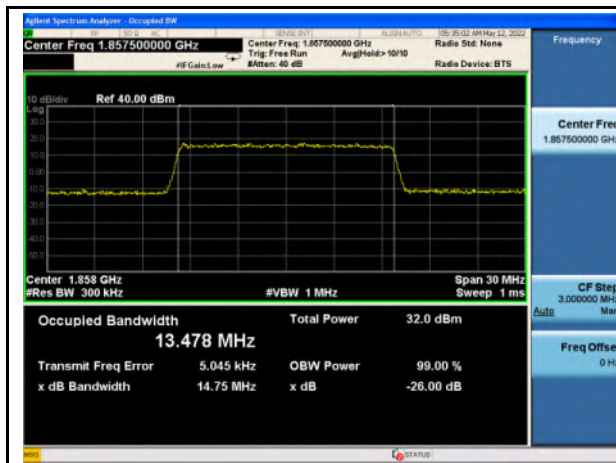

Band 2_QPSK_15M_Low_Full RB Config