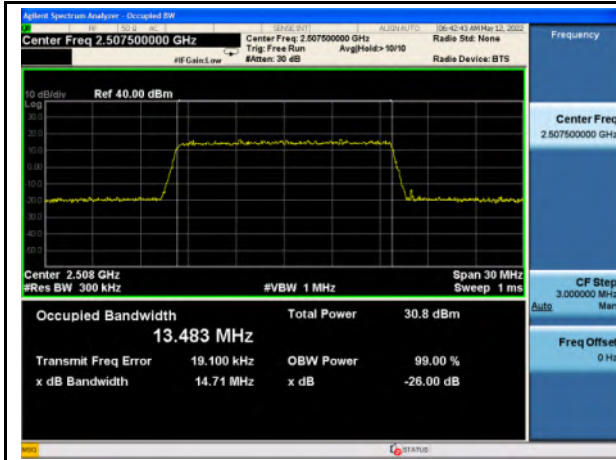

Band 7_QPSK_15M_Low_Full RB Config