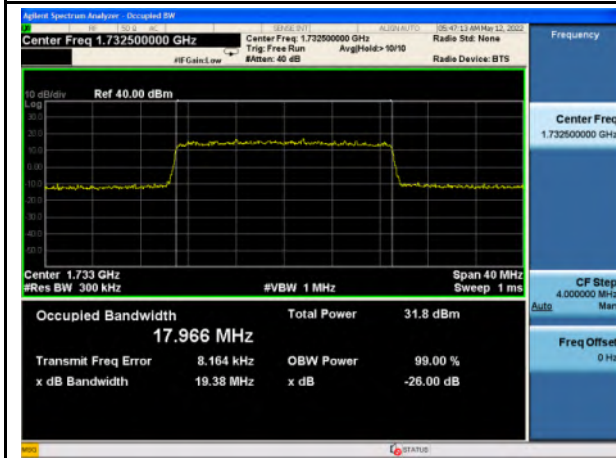

Band 4\_QPSK\_15M\_High\_Full RB Config

Band 4\_16-QAM\_15M\_High\_Full RB Config

Band 4\_QPSK\_20M\_Low\_Full RB Config

Band 4\_16-QAM\_20M\_Low\_Full RB Config

Band 4\_QPSK\_20M\_Mid\_Full RB Config

Band 4\_16-QAM\_20M\_Mid\_Full RB Config