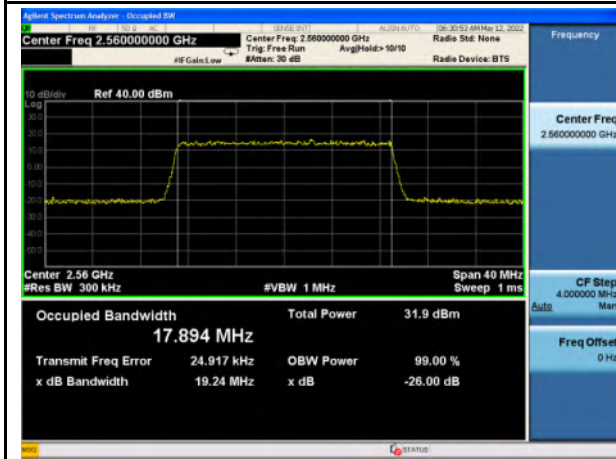

Band 7\_QPSK\_15M\_High\_Full RB Config

Band 7\_16-QAM\_15M\_High\_Full RB Config

Band 7\_QPSK\_20M\_Low\_Full RB Config

Band 7\_16-QAM\_20M\_Low\_Full RB Config

Band 7\_QPSK\_20M\_Mid\_Full RB Config

Band 7\_16-QAM\_20M\_Mid\_Full RB Config