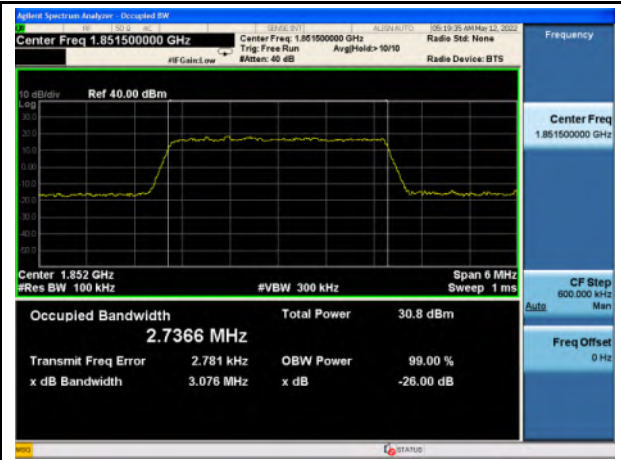

Band 2_16-QAM_3M_Low_Full RB Config