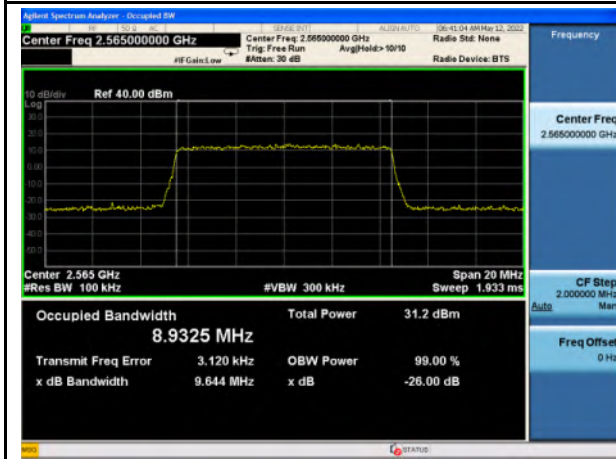

Band 7\_QPSK\_5M\_High\_Full RB Config

Band 7\_16-QAM\_5M\_High\_Full RB Config

Band 7\_QPSK\_10M\_Low\_Full RB Config

Band 7\_16-QAM\_10M\_Low\_Full RB Config

Band 7\_QPSK\_10M\_Mid\_Full RB Config

Band 7\_16-QAM\_10M\_Mid\_Full RB Config