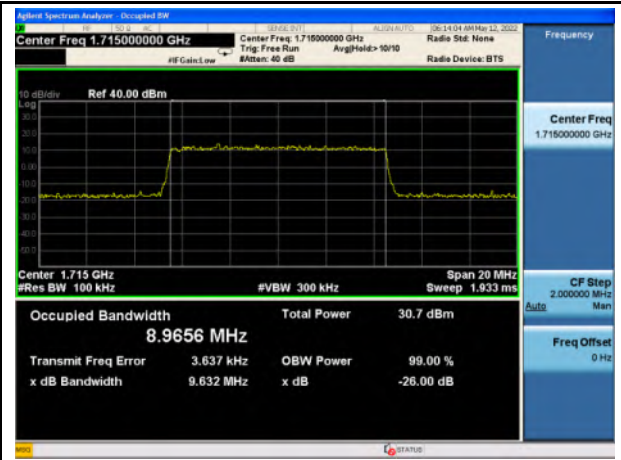

Band 4_16-QAM_10M_Low_Full RB Config