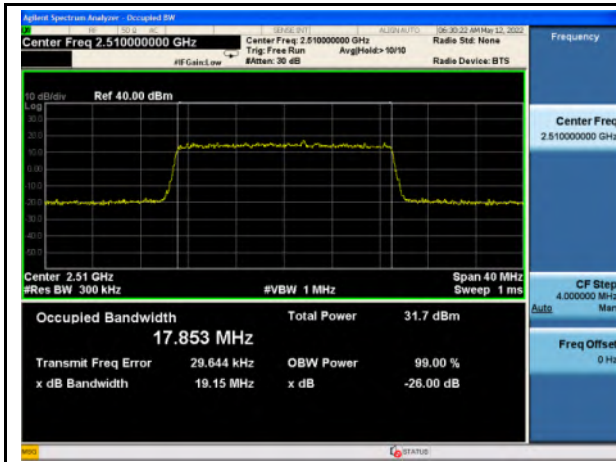

Band 7_QPSK_20M_Low_Full RB Config