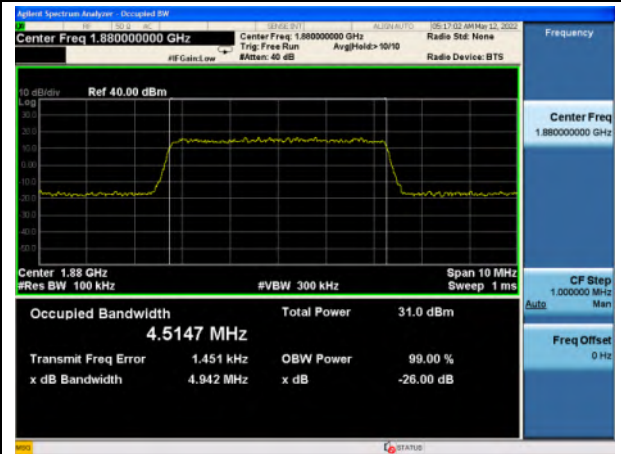

Band 2\_QPSK\_3M\_High\_Full RB Config

Band 2\_16-QAM\_3M\_High\_Full RB Config

Band 2\_QPSK\_5M\_Low\_Full RB Config

Band 2\_16-QAM\_5M\_Low\_Full RB Config

Band 2\_QPSK\_5M\_Mid\_Full RB Config

Band 2\_16-QAM\_5M\_Mid\_Full RB Config