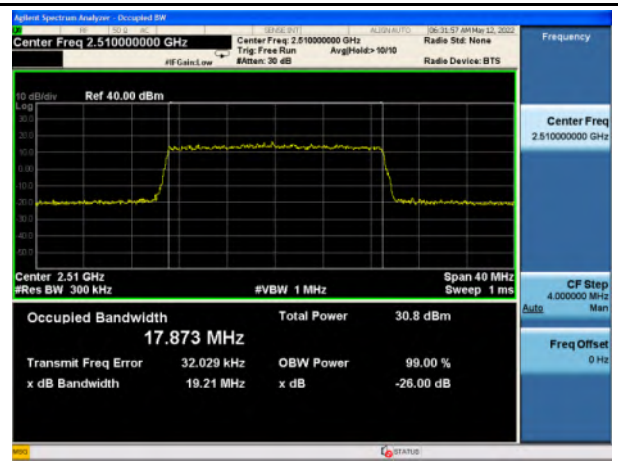

Band 7_16-QAM_20M_Low_Full RB Config