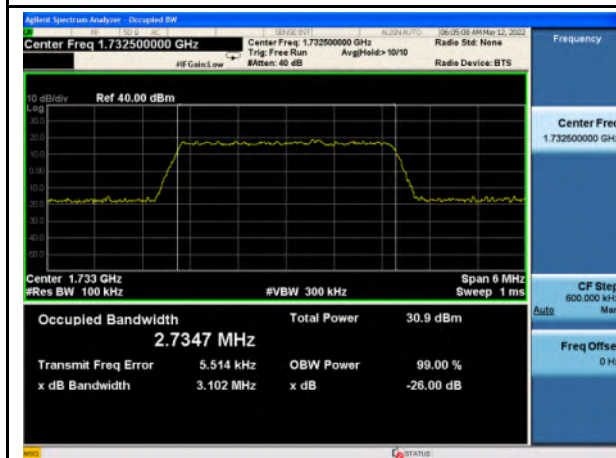

Band 4\_QPSK\_1.4M\_High\_Full RB Config

Band 4\_16-QAM\_1.4M\_High\_Full RB Config

Band 4\_QPSK\_3M\_Low\_Full RB Config

Band 4\_16-QAM\_3M\_Low\_Full RB Config

Band 4\_QPSK\_3M\_Mid\_Full RB Config

Band 4\_16-QAM\_3M\_Mid\_Full RB Config