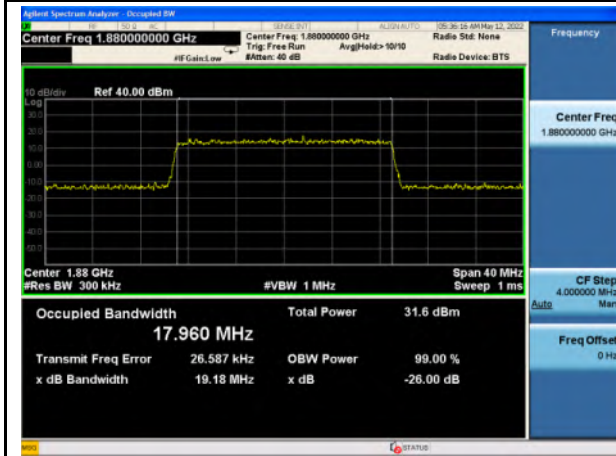

Band 2\_QPSK\_15M\_High\_Full RB Config

Band 2\_16-QAM\_15M\_High\_Full RB Config

Band 2\_QPSK\_20M\_Low\_Full RB Config

Band 2\_16-QAM\_20M\_Low\_Full RB Config

Band 2\_QPSK\_20M\_Mid\_Full RB Config

Band 2\_16-QAM\_20M\_Mid\_Full RB Config