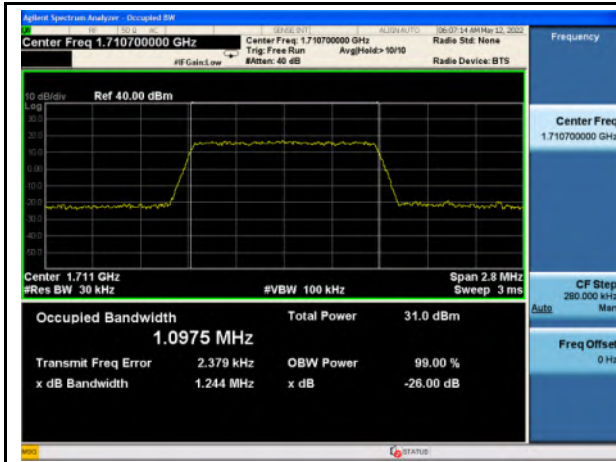

Band 4_QPSK_1.4M_Low_Full RB Config