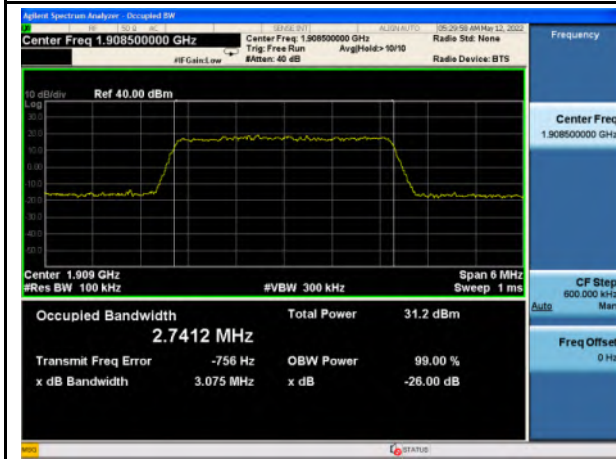

Band 2\_QPSK\_1.4M\_High\_Full RB Config

Band 2\_16-QAM\_1.4M\_High\_Full RB Config

Band 2\_QPSK\_3M\_Low\_Full RB Config

Band 2\_16-QAM\_3M\_Low\_Full RB Config

Band 2\_QPSK\_3M\_Mid\_Full RB Config

Band 2\_16-QAM\_3M\_Mid\_Full RB Config