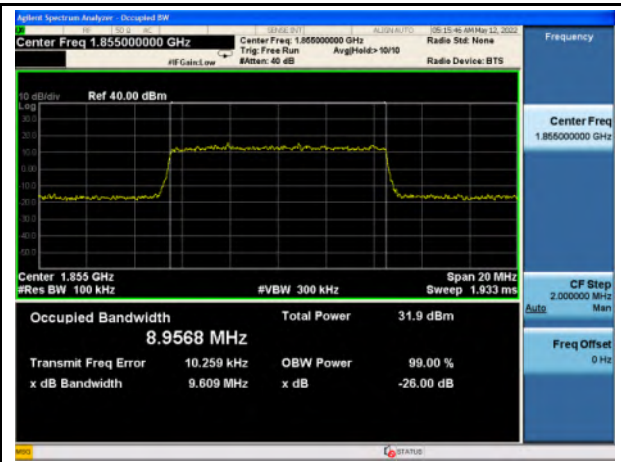

Band 2_16-QAM_10M_Low_Full RB Config