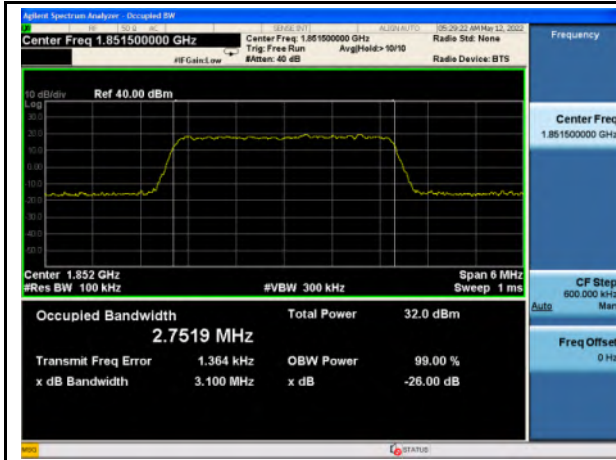

Band 2_QPSK_3M_Low_Full RB Config