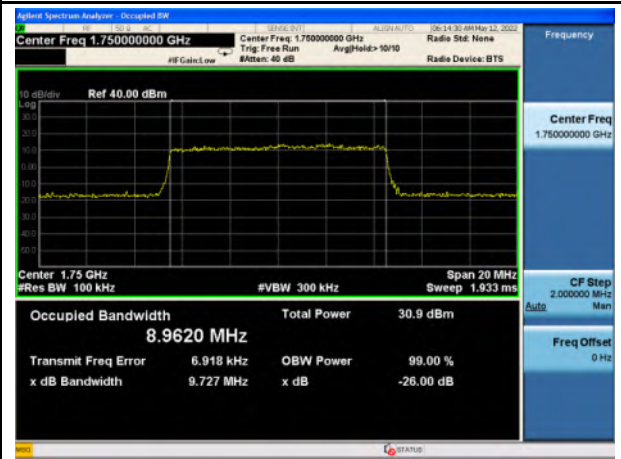

Band 4_16-QAM_10M_High_Full RB Config