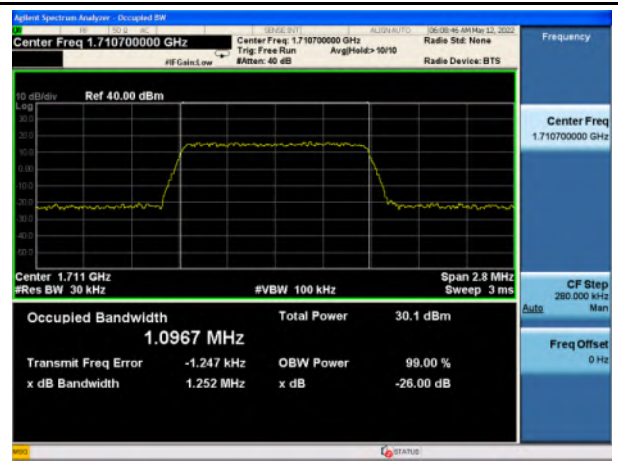

Band 4_16-QAM_1.4M_Low_Full RB Config