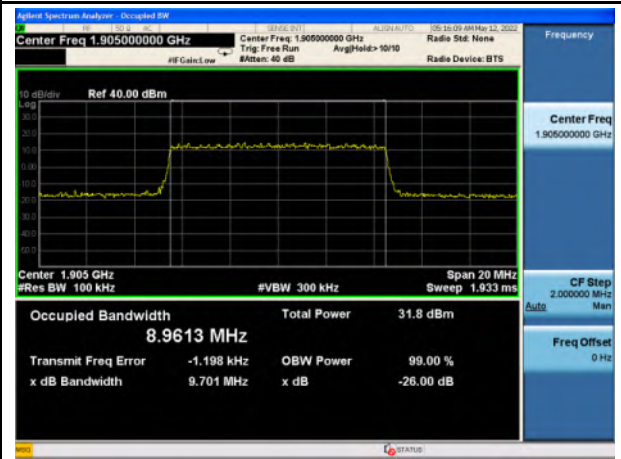

Band 2_16-QAM_10M_High_Full RB Config