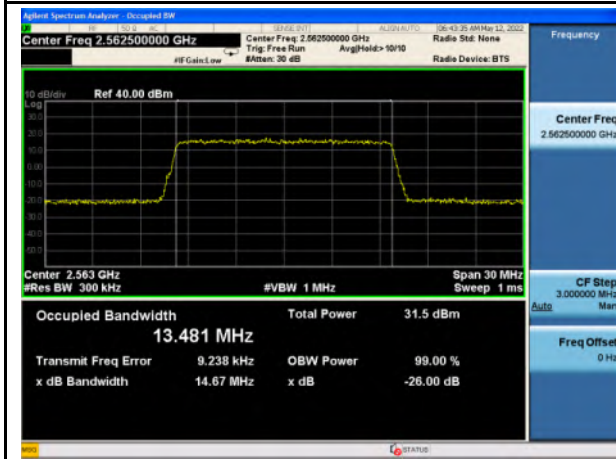

Band 7\_QPSK\_10M\_High\_Full RB Config

Band 7\_16-QAM\_10M\_High\_Full RB Config

Band 7\_QPSK\_15M\_Low\_Full RB Config

Band 7\_16-QAM\_15M\_Low\_Full RB Config

Band 7\_QPSK\_15M\_Mid\_Full RB Config

Band 7\_16-QAM\_15M\_Mid\_Full RB Config