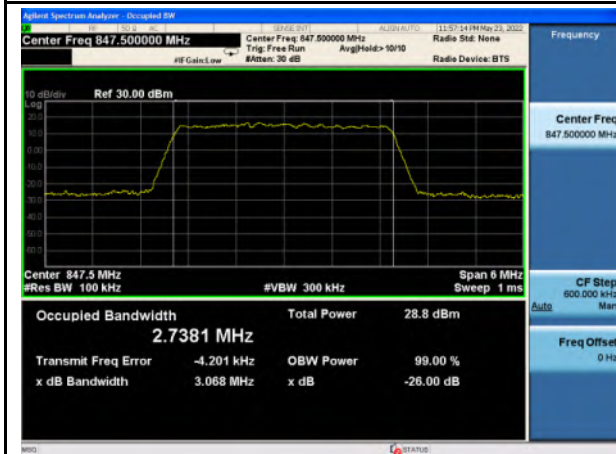

Band 5\_QPSK\_1.4M\_High\_Full RB Config

Band 5\_16-QAM\_1.4M\_High\_Full RB Config

Band 5\_QPSK\_3M\_Low\_Full RB Config

Band 5\_16-QAM\_3M\_Low\_Full RB Config

Band 5\_QPSK\_3M\_Mid\_Full RB Config

Band 5\_16-QAM\_3M\_Mid\_Full RB Config