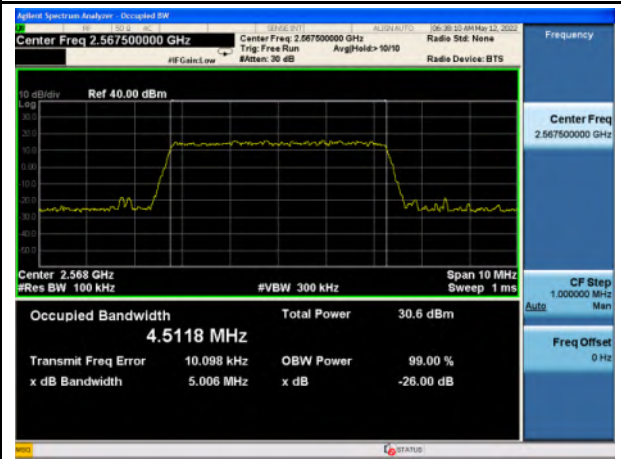

Band 7_16-QAM_5M_High_Full RB Config