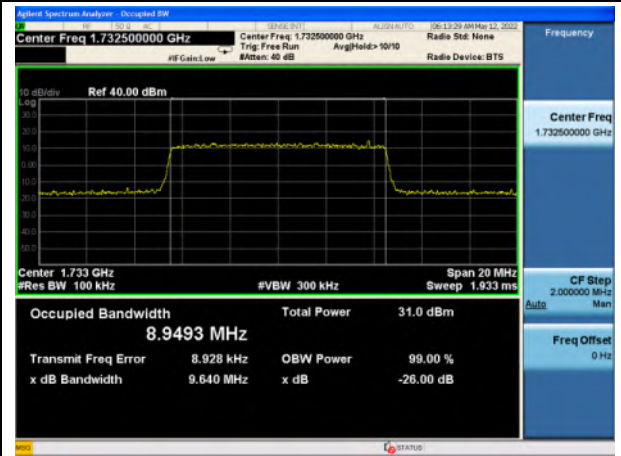

Band 4\_QPSK\_5M\_High\_Full RB Config

Band 4\_16-QAM\_5M\_High\_Full RB Config

Band 4\_QPSK\_10M\_Low\_Full RB Config

Band 4\_16-QAM\_10M\_Low\_Full RB Config

Band 4\_QPSK\_10M\_Mid\_Full RB Config

Band 4\_16-QAM\_10M\_Mid\_Full RB Config