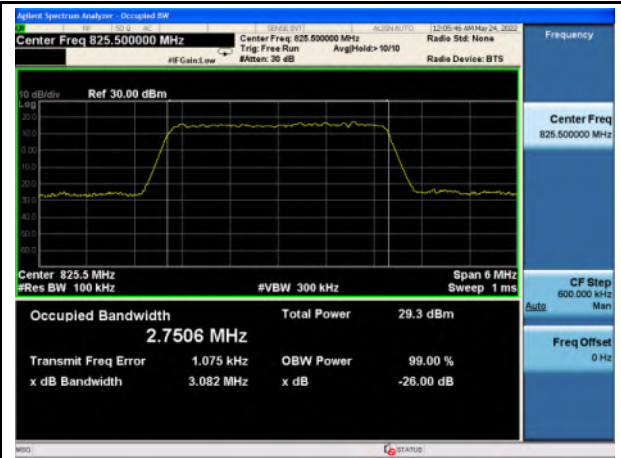

Band 5_16-QAM_3M_Low_Full RB Config