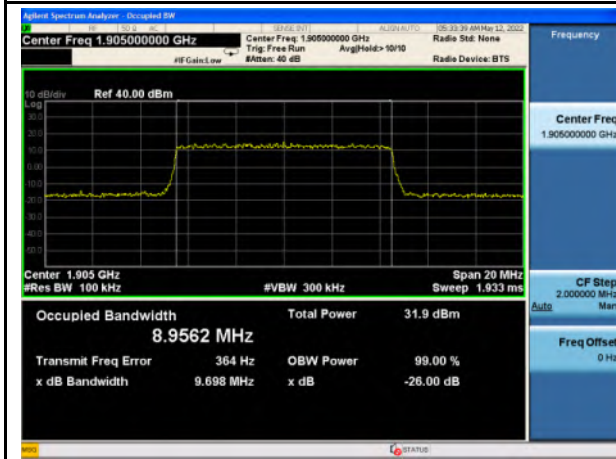

Band 2\_QPSK\_5M\_High\_Full RB Config

Band 2\_16-QAM\_5M\_High\_Full RB Config

Band 2\_QPSK\_10M\_Low\_Full RB Config

Band 2\_16-QAM\_10M\_Low\_Full RB Config

Band 2\_QPSK\_10M\_Mid\_Full RB Config

Band 2\_16-QAM\_10M\_Mid\_Full RB Config