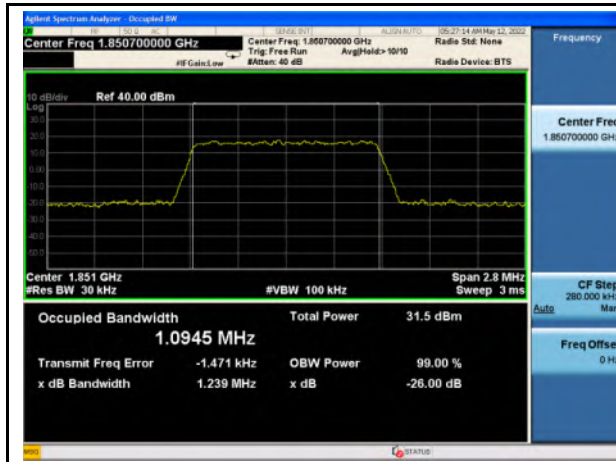

## WAP-22021511-LC-FCC-IC-LTE\_Appendix - B - Occupied Bandwidth Test Plots

Band 2\_QPSK\_1.4M\_Low\_Full RB Config

Band 2\_16-QAM\_1.4M\_Low\_Full RB Config

Band 2\_QPSK\_1.4M\_Mid\_Full RB Config

Band 2\_16-QAM\_1.4M\_Mid\_Full RB Config