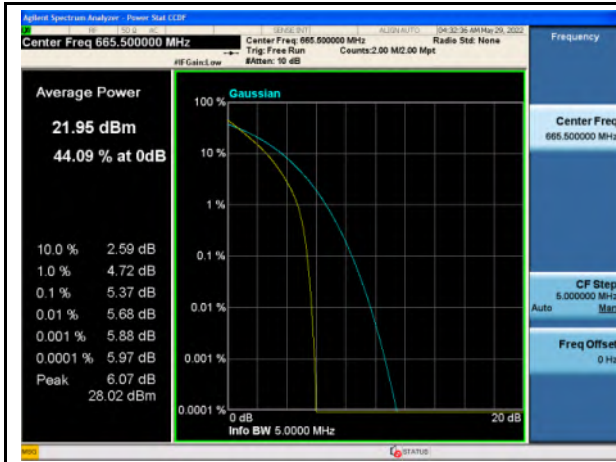

Band 66_QPSK_20M_High_Full RB Config

Band 71_QPSK_5M_Low_Full RB Config