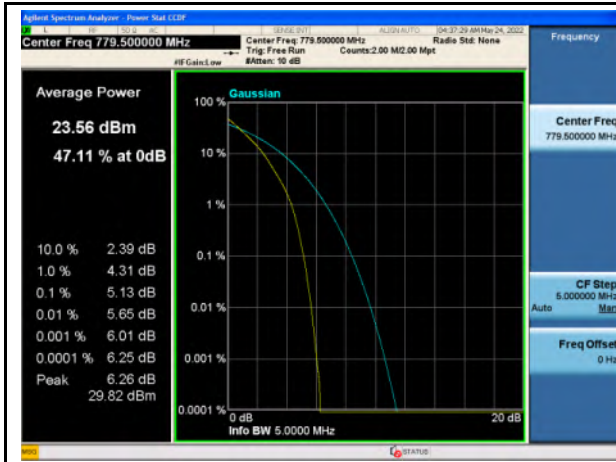

Band 12_QPSK_10M_High_Full RB Config

Band 13_QPSK_5M_Low_Full RB Config