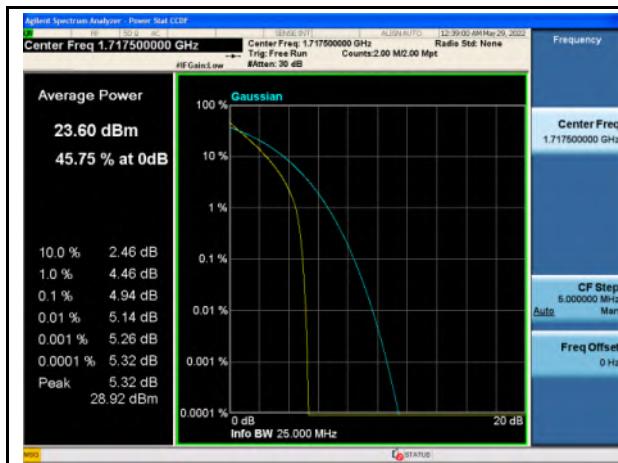

Band 66\_QPSK\_10M\_Mid\_Full RB Config

Band 66\_16-QAM\_10M\_Mid\_Full RB Config

Band 66\_QPSK\_10M\_High\_Full RB Config

Band 66\_16-QAM\_10M\_High\_Full RB Config

Band 66\_QPSK\_15M\_Low\_Full RB Config