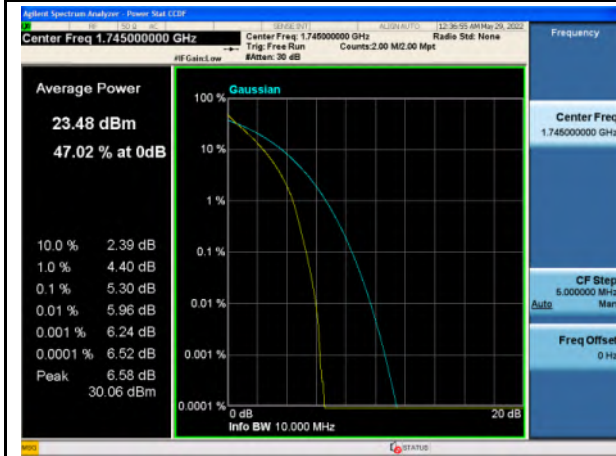

Band 66\_16-QAM\_5M\_Mid\_Full RB Config

Band 66\_QPSK\_5M\_High\_Full RB Config

Band 66\_16-QAM\_5M\_High\_Full RB Config

Band 66\_QPSK\_10M\_Low\_Full RB Config

Band 66\_16-QAM\_10M\_Low\_Full RB Config