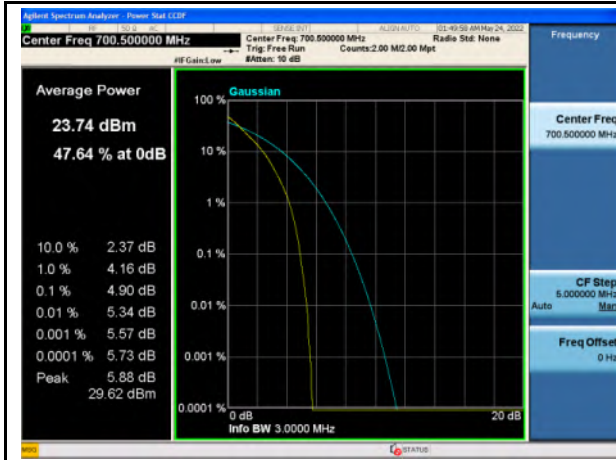

Band 12_QPSK_1.4M_High_Full RB Config

Band 12_QPSK_3M_Low_Full RB Config