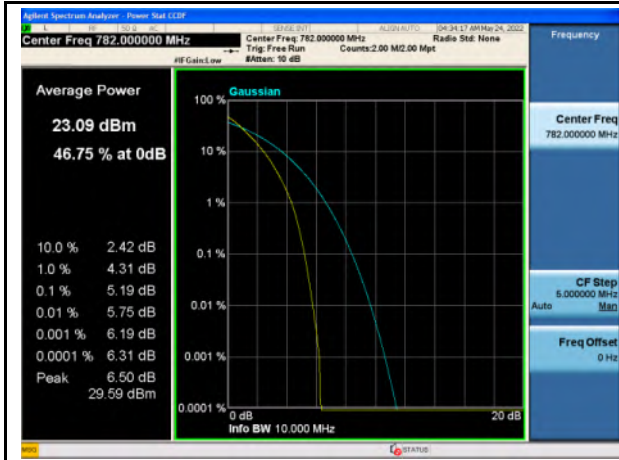

Band 13_QPSK_5M_High_Full RB Config

Band 13_QPSK_10M_Low_Full RB Config