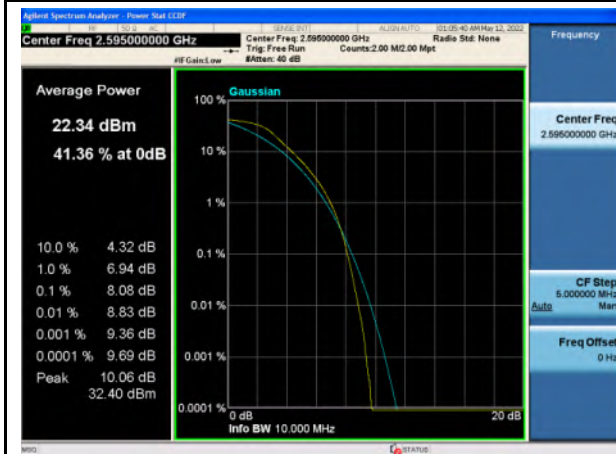

Band 38\_QPSK\_5M\_Mid\_Full RB Config

Band 38\_16-QAM\_5M\_Mid\_Full RB Config

Band 38\_QPSK\_5M\_High\_Full RB Config

Band 38\_16-QAM\_5M\_High\_Full RB Config

Band 38\_QPSK\_10M\_Low\_Full RB Config

Band 38\_16-QAM\_10M\_Low\_Full RB Config