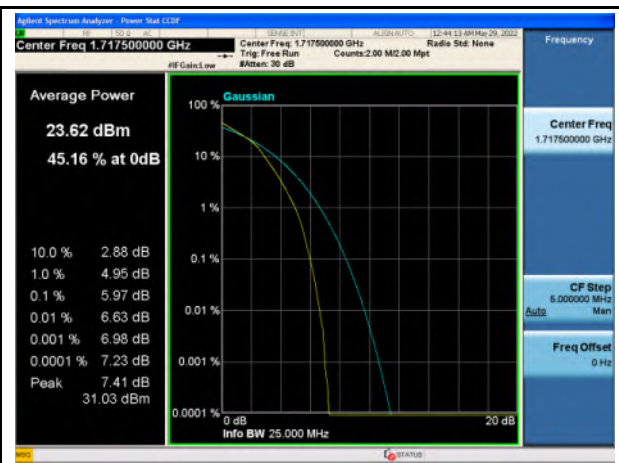

Band 66\_QPSK\_10M\_Mid\_Full RB Config

Band 66\_16-QAM\_10M\_Mid\_Full RB Config

Band 66\_QPSK\_10M\_High\_Full RB Config

Band 66\_16-QAM\_10M\_High\_Full RB Config

Band 66\_QPSK\_15M\_Low\_Full RB Config