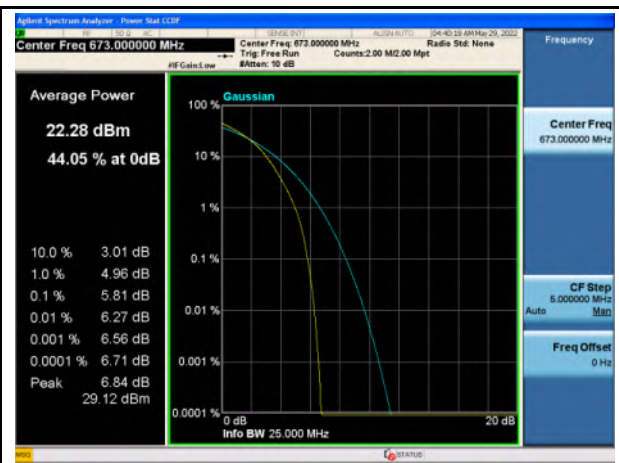

Band 71\_16-QAM\_15M\_Mid\_Full RB Config

Band 71\_QPSK\_15M\_High\_Full RB Config

Band 71\_16-QAM\_15M\_High\_Full RB Config

Band 71\_QPSK\_20M\_Low\_Full RB Config

Band 71\_16-QAM\_20M\_Low\_Full RB Config