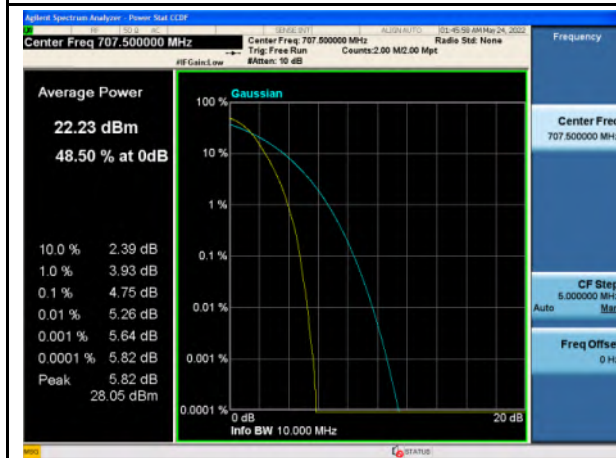

Band 12_QPSK_10M_Low_Full RB Config

Band 12_QPSK_10M_Mid_Full RB Config