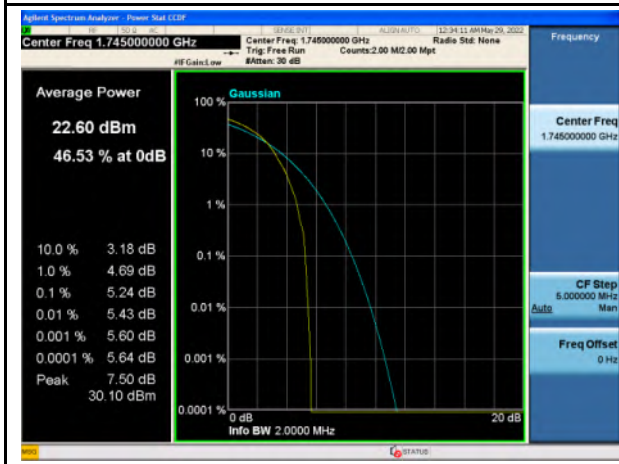

Band 66_QPSK_1.4M_Low_Full RB Config

Band 66_QPSK_1.4M_Mid_Full RB Config