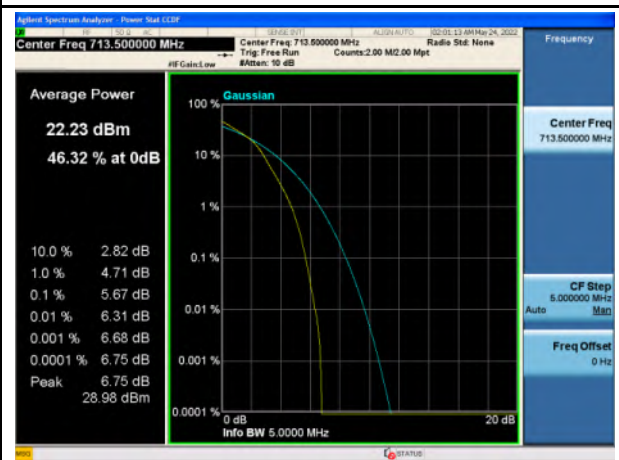

Band 12\_16-QAM\_3M\_High\_Full RB Config

Band 12\_QPSK\_5M\_Low\_Full RB Config

Band 12\_16-QAM\_5M\_Low\_Full RB Config

Band 12\_QPSK\_5M\_Mid\_Full RB Config

Band 12\_16-QAM\_5M\_Mid\_Full RB Config

Band 12\_QPSK\_5M\_High\_Full RB Config