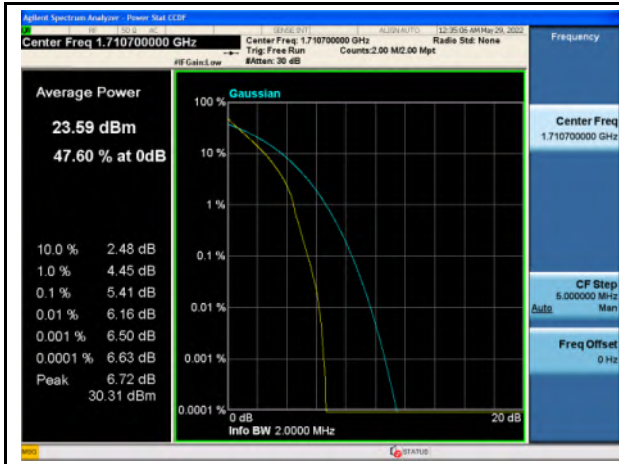

Band 38_QPSK_20M_High_Full RB Config

Band 66_QPSK_1.4M_Low_Full RB Config