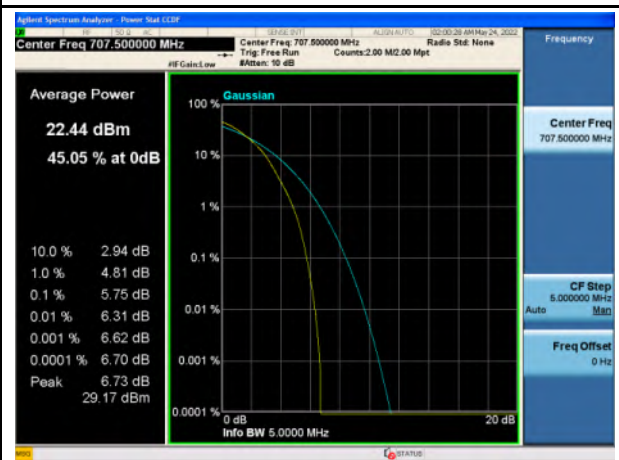

Band 12\_16-QAM\_3M\_High\_Full RB Config

Band 12\_QPSK\_5M\_Low\_Full RB Config

Band 12\_16-QAM\_5M\_Low\_Full RB Config

Band 12\_QPSK\_5M\_Mid\_Full RB Config

Band 12\_16-QAM\_5M\_Mid\_Full RB Config

Band 12\_QPSK\_5M\_High\_Full RB Config