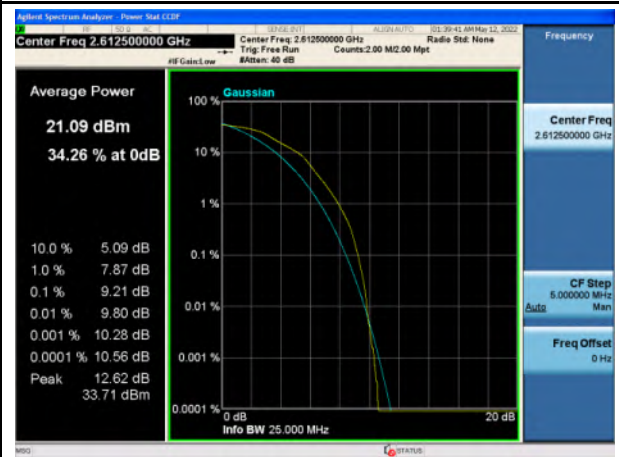

Band 38\_16-QAM\_15M\_Low\_Full RB Config

Band 38\_QPSK\_15M\_Mid\_Full RB Config

Band 38\_16-QAM\_15M\_Mid\_Full RB Config

Band 38\_QPSK\_15M\_High\_Full RB Config

Band 38\_16-QAM\_15M\_High\_Full RB Config