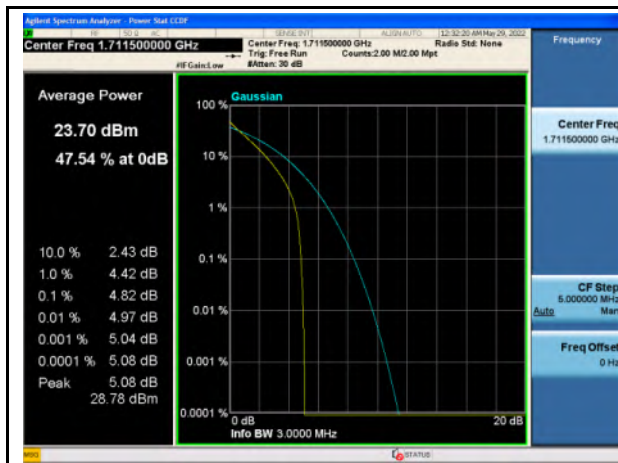

Band 66_QPSK_1.4M_High_Full RB Config

Band 66_QPSK_3M_Low_Full RB Config