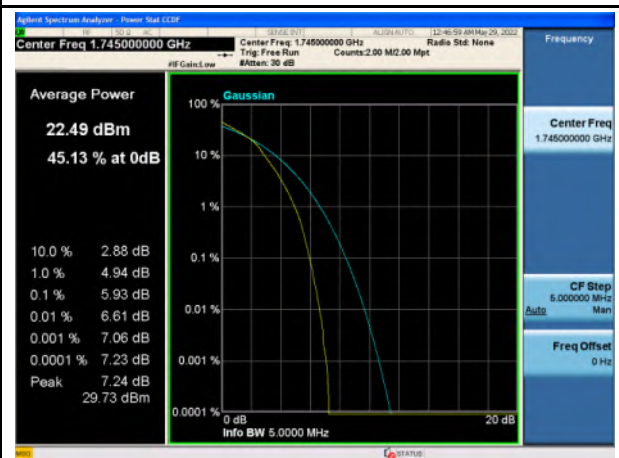

Band 66\_16-QAM\_3M\_Mid\_Full RB Config

Band 66\_QPSK\_3M\_High\_Full RB Config

Band 66\_16-QAM\_3M\_High\_Full RB Config

Band 66\_QPSK\_5M\_Low\_Full RB Config

Band 66\_16-QAM\_5M\_Low\_Full RB Config

Band 66\_QPSK\_5M\_Mid\_Full RB Config