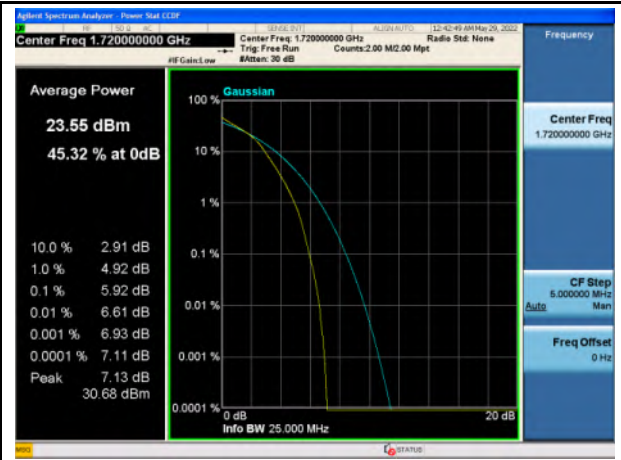

Band 66_16-QAM_15M_High_Full RB Config

Band 66_16-QAM_20M_Low_Full RB Config