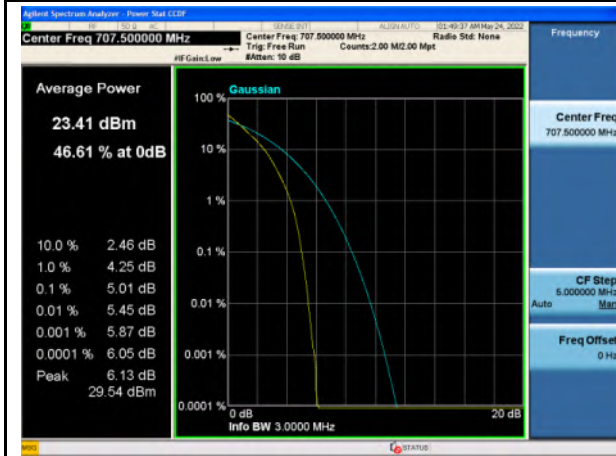

Band 12_QPSK_3M_Low_Full RB Config

Band 12_QPSK_3M_Mid_Full RB Config