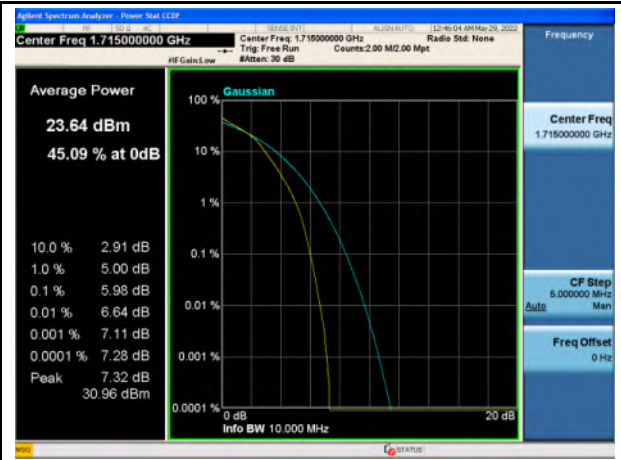

Band 66\_16-QAM\_5M\_Mid\_Full RB Config

Band 66\_QPSK\_5M\_High\_Full RB Config

Band 66\_16-QAM\_5M\_High\_Full RB Config

Band 66\_QPSK\_10M\_Low\_Full RB Config

Band 66\_16-QAM\_10M\_Low\_Full RB Config