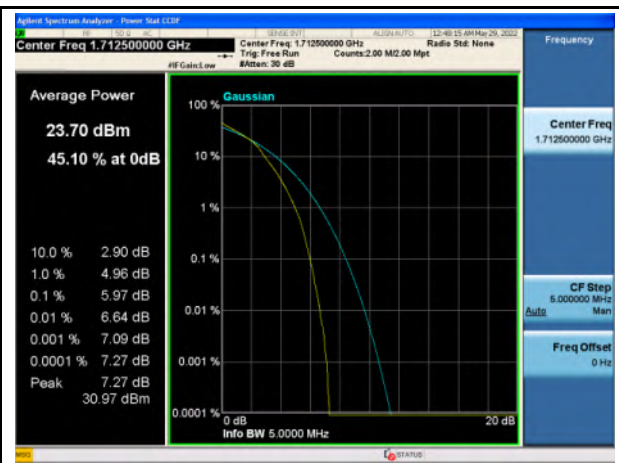

Band 66\_16-QAM\_3M\_Mid\_Full RB Config

Band 66\_QPSK\_3M\_High\_Full RB Config

Band 66\_16-QAM\_3M\_High\_Full RB Config

Band 66\_QPSK\_5M\_Low\_Full RB Config

Band 66\_16-QAM\_5M\_Low\_Full RB Config

Band 66\_QPSK\_5M\_Mid\_Full RB Config