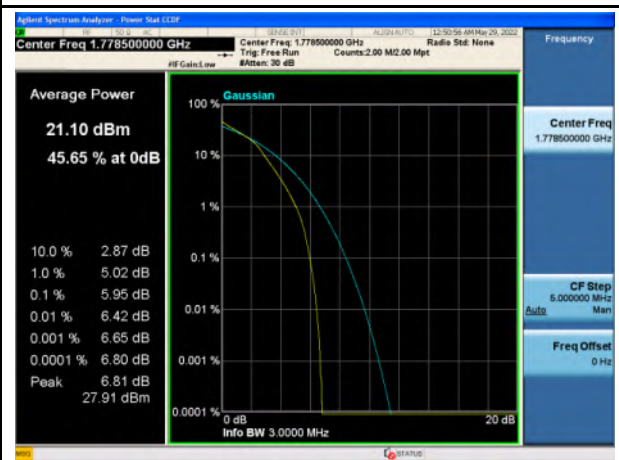

Band 66_16-QAM_3M_Mid_Full RB Config

Band 66_16-QAM_3M_High_Full RB Config