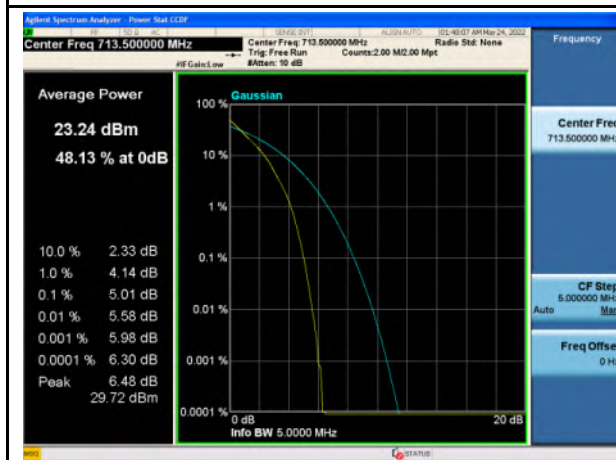

Band 12\_16-QAM\_3M\_High\_Full RB Config

Band 12\_QPSK\_5M\_Low\_Full RB Config

Band 12\_16-QAM\_5M\_Low\_Full RB Config

Band 12\_QPSK\_5M\_Mid\_Full RB Config

Band 12\_16-QAM\_5M\_Mid\_Full RB Config

Band 12\_QPSK\_5M\_High\_Full RB Config