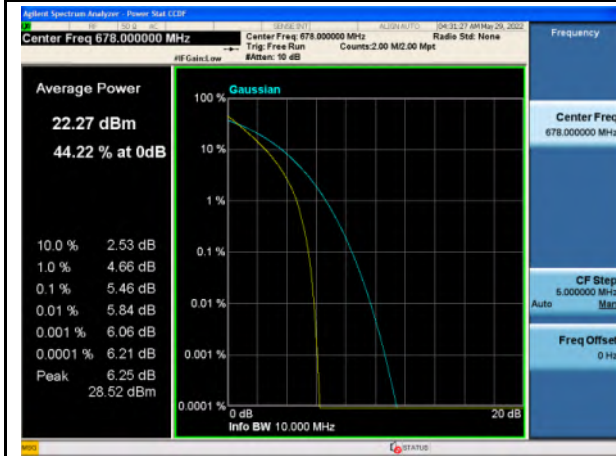

Band 71_QPSK_10M_Low_Full RB Config

Band 71_QPSK_10M_Mid_Full RB Config