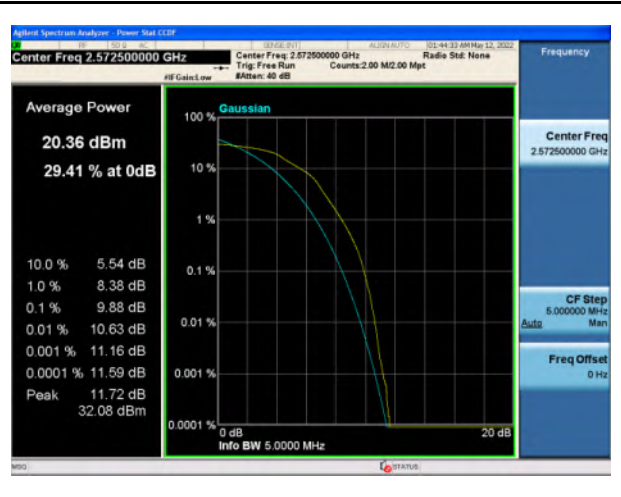

Band 13\_QPSK\_5M\_High\_Full RB Config

Band 13\_16-QAM\_5M\_High\_Full RB Config

Band 13\_QPSK\_10M\_Low\_Full RB Config

Band 13\_16-QAM\_10M\_Low\_Full RB Config

Band 38\_QPSK\_5M\_Low\_Full RB Config

Band 38\_16-QAM\_5M\_Low\_Full RB Config