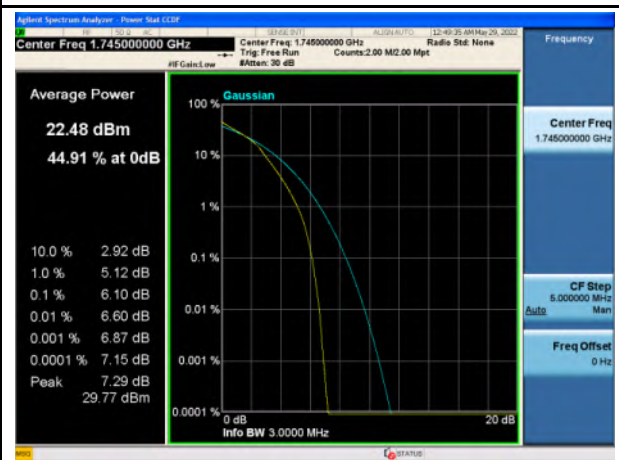

Band 66\_QPSK\_1.4M\_High\_Full RB Config

Band 66\_16-QAM\_1.4M\_High\_Full RB Config

Band 66\_QPSK\_3M\_Low\_Full RB Config

Band 66\_16-QAM\_3M\_Low\_Full RB Config

Band 66\_QPSK\_3M\_Mid\_Full RB Config