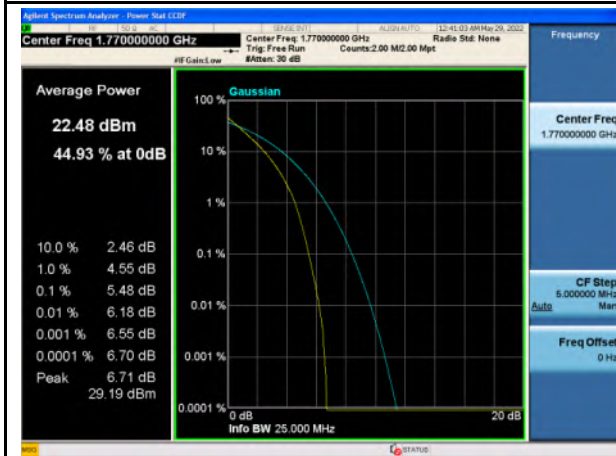

Band 66\_QPSK\_20M\_Low\_Full RB Config

Band 66\_16-QAM\_20M\_Low\_Full RB Config

Band 66\_QPSK\_20M\_Mid\_Full RB Config

Band 66\_16-QAM\_20M\_Mid\_Full RB Config

Band 66\_QPSK\_20M\_High\_Full RB Config