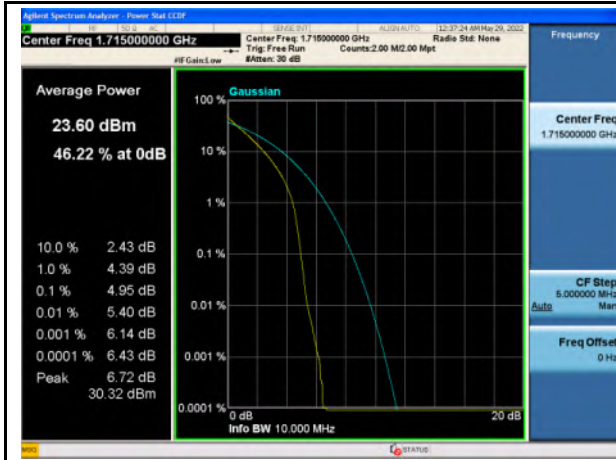

Band 66_QPSK_5M_High_Full RB Config

Band 66_QPSK_10M_Low_Full RB Config