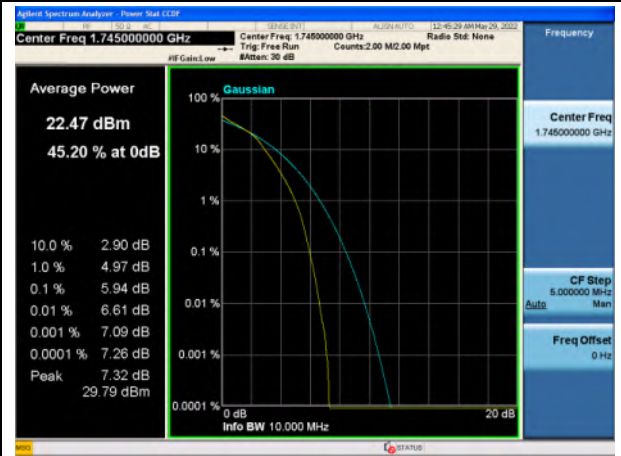

Band 66_16-QAM_10M_Low_Full RB Config

Band 66_16-QAM_10M_Mid_Full RB Config