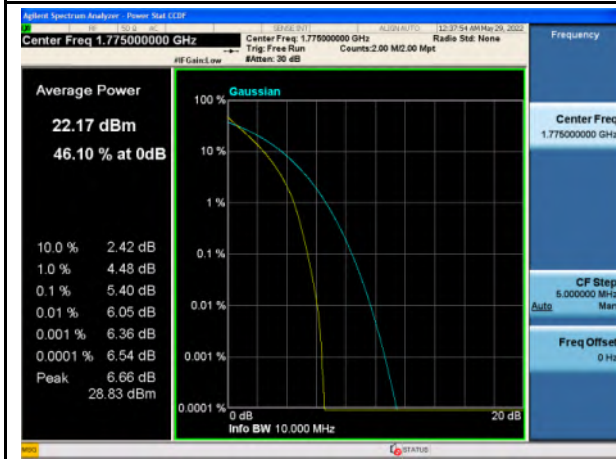

Band 66_QPSK_10M_Mid_Full RB Config

Band 66_QPSK_10M_High_Full RB Config