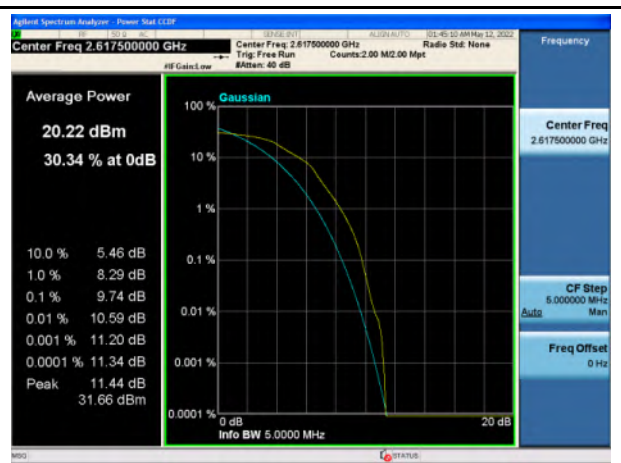

Band 38_16-QAM_5M_Mid_Full RB Config

Band 38_16-QAM_5M_High_Full RB Config