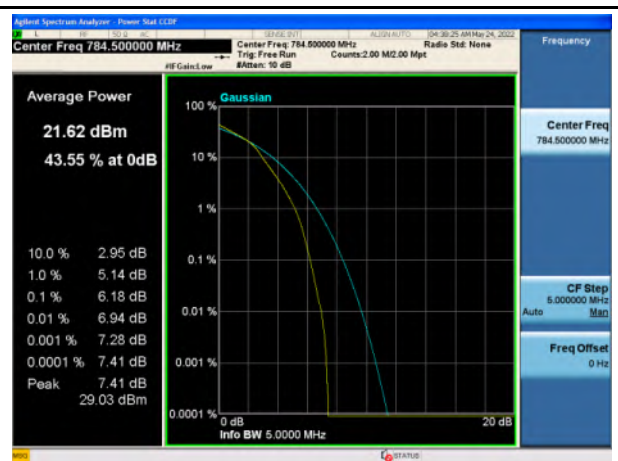

Band 13_16-QAM_5M_Mid_Full RB Config

Band 13_16-QAM_5M_High_Full RB Config