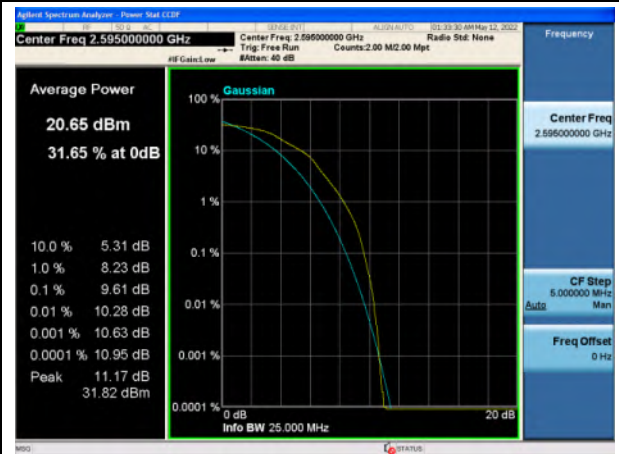

Band 38_16-QAM_15M_Low_Full RB Config

Band 38_16-QAM_15M_Mid_Full RB Config