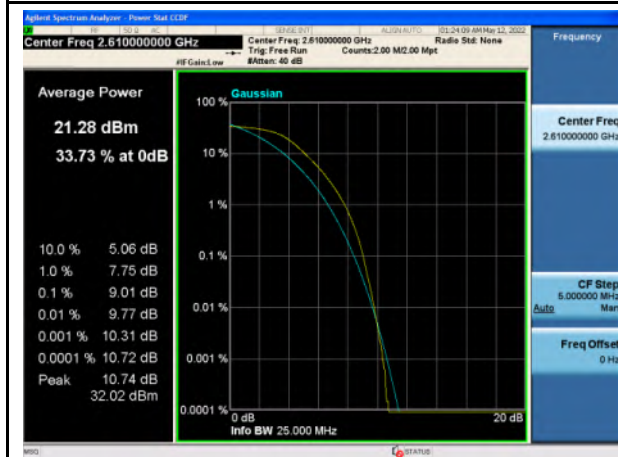

Band 38\_QPSK\_20M\_Low\_Full RB Config

Band 38\_16-QAM\_20M\_Low\_Full RB Config

Band 38\_QPSK\_20M\_Mid\_Full RB Config

Band 38\_16-QAM\_20M\_Mid\_Full RB Config

Band 38\_QPSK\_20M\_High\_Full RB Config