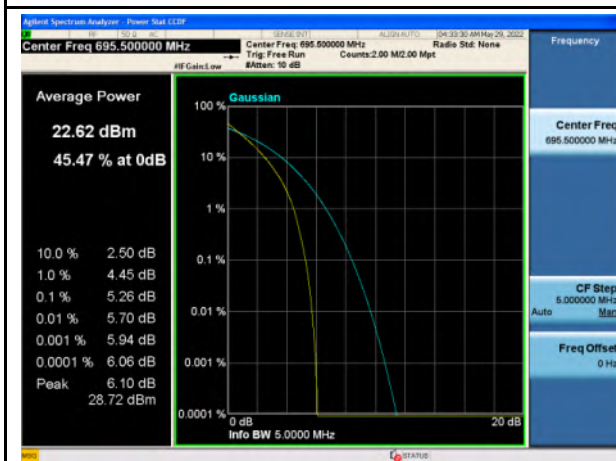

Band 66\_16-QAM\_20M\_High\_Full RB Config

Band 71\_QPSK\_5M\_Low\_Full RB Config

Band 71\_16-QAM\_5M\_Low\_Full RB Config

Band 71\_QPSK\_5M\_Mid\_Full RB Config

Band 71\_16-QAM\_5M\_Mid\_Full RB Config

Band 71\_QPSK\_5M\_High\_Full RB Config