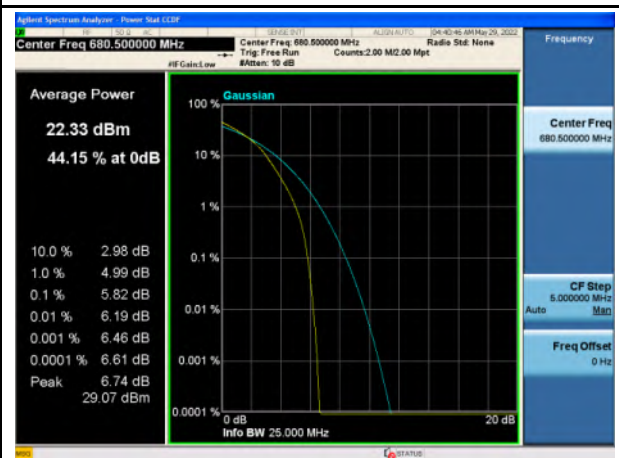

Band 71_16-QAM_20M_Low_Full RB Config

Band 71_16-QAM_20M_Mid_Full RB Config