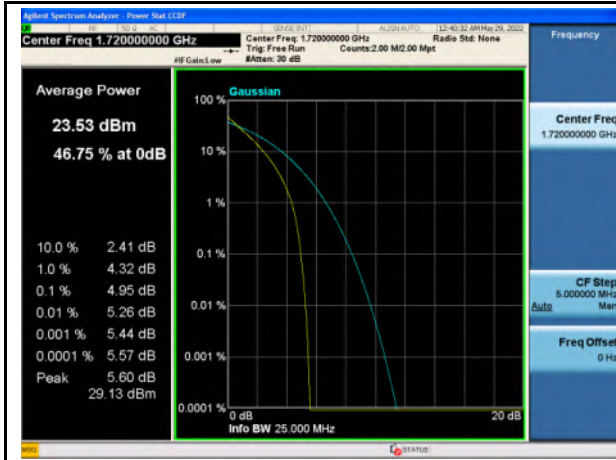

Band 66\_16-QAM\_15M\_Low\_Full RB Config

Band 66\_QPSK\_15M\_Mid\_Full RB Config

Band 66\_16-QAM\_15M\_Mid\_Full RB Config

Band 66\_QPSK\_15M\_High\_Full RB Config

Band 66\_16-QAM\_15M\_High\_Full RB Config