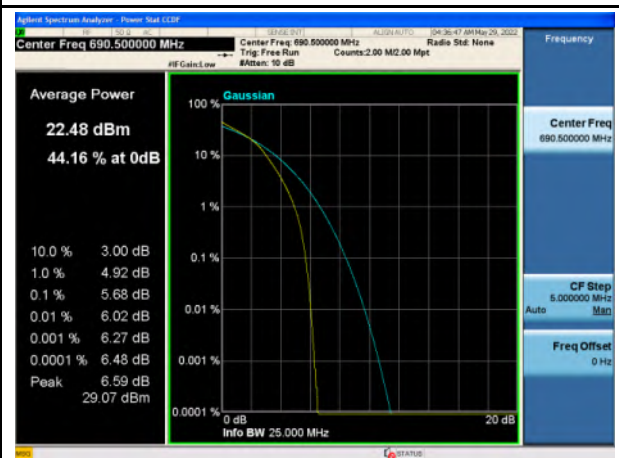

Band 71_16-QAM_15M_Mid_Full RB Config

Band 71_16-QAM_15M_High_Full RB Config