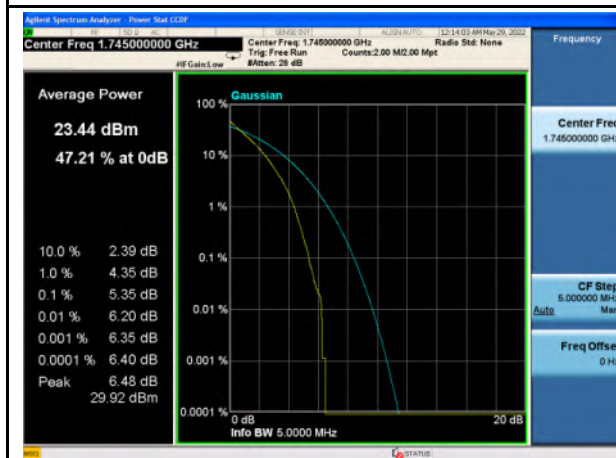

Band 66\_16-QAM\_3M\_Mid\_Full RB Config

Band 66\_QPSK\_3M\_High\_Full RB Config

Band 66\_16-QAM\_3M\_High\_Full RB Config

Band 66\_QPSK\_5M\_Low\_Full RB Config

Band 66\_16-QAM\_5M\_Low\_Full RB Config

Band 66\_QPSK\_5M\_Mid\_Full RB Config