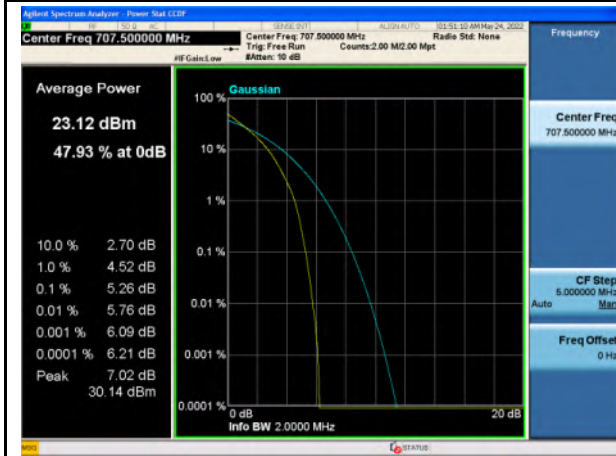

Band 12\_QPSK\_1.4M\_Low\_Full RB Config

Band 12\_16-QAM\_1.4M\_Low\_Full RB Config

Band 12\_QPSK\_1.4M\_Mid\_Full RB Config

Band 12\_16-QAM\_1.4M\_Mid\_Full RB Config

Band 12\_QPSK\_1.4M\_High\_Full RB Config