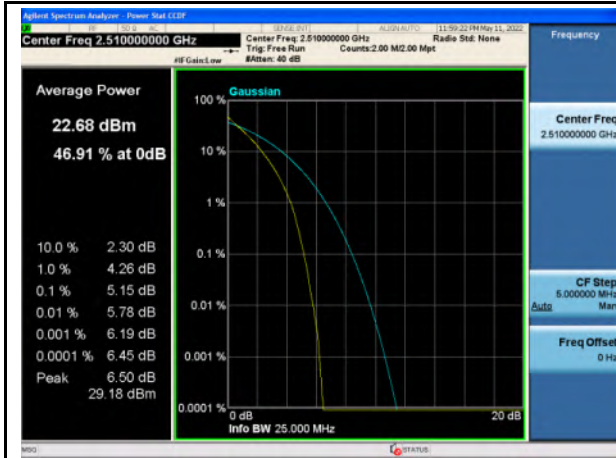

Band 7_QPSK_20M_Low_Full RB Config