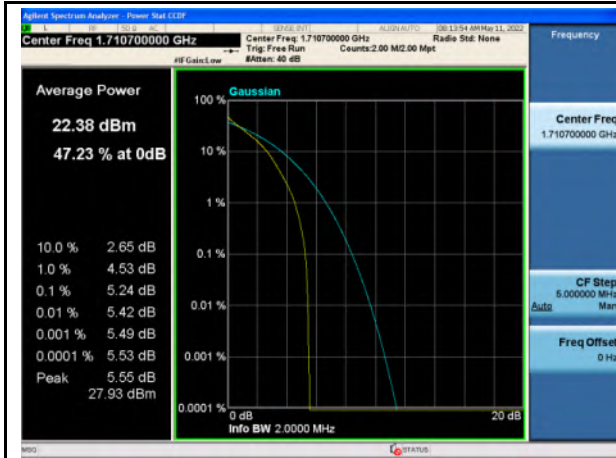

Band 4_QPSK_1.4M_Low_Full RB Config