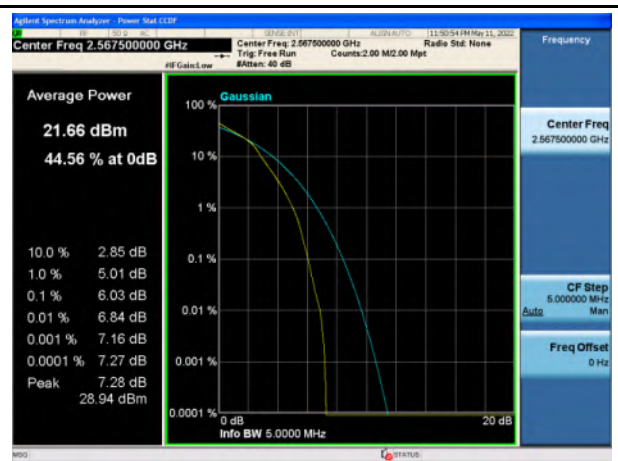

Band 7_16-QAM_5M_High_Full RB Config