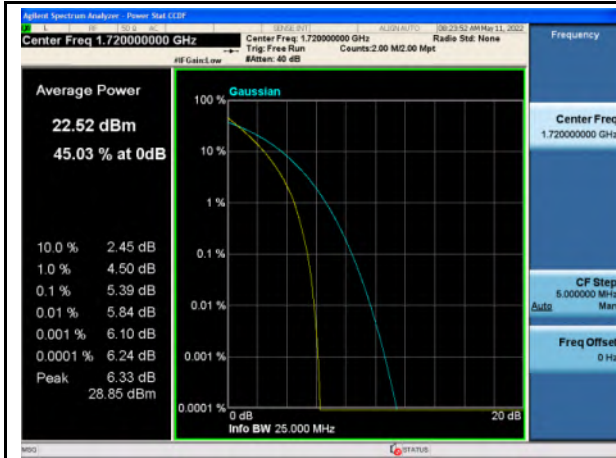

Band 4_QPSK_20M_Low_Full RB Config