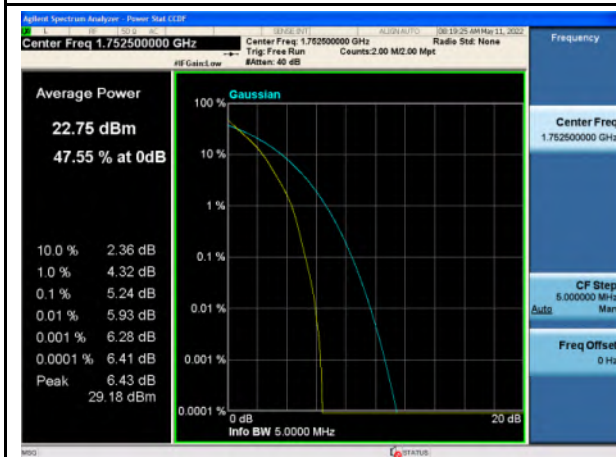

Band 4_QPSK_3M_High_Full RB Config

Band 4_16-QAM_3M_High_Full RB Config

Band 4_QPSK_5M_Low_Full RB Config

Band 4_16-QAM_5M_Low_Full RB Config

Band 4_QPSK_5M_Mid_Full RB Config

Band 4_16-QAM_5M_Mid_Full RB Config