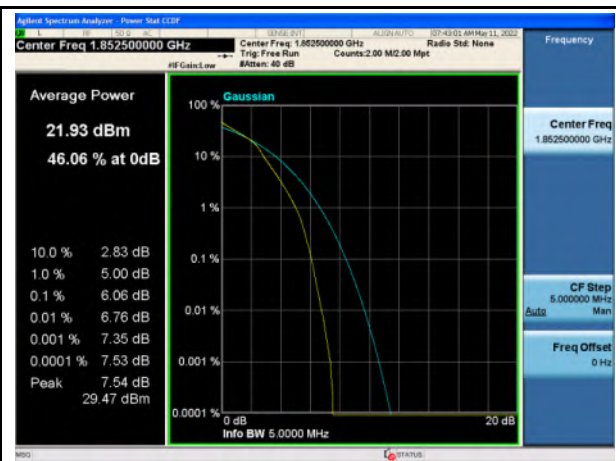

Band 2_16-QAM_5M_Low_Full RB Config