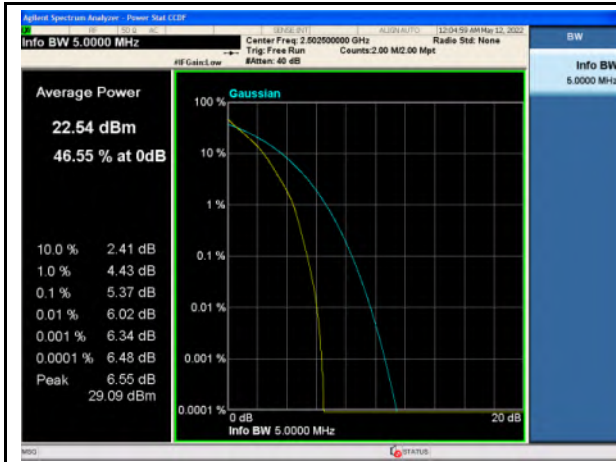

Band 7_QPSK_5M_Low_Full RB Config