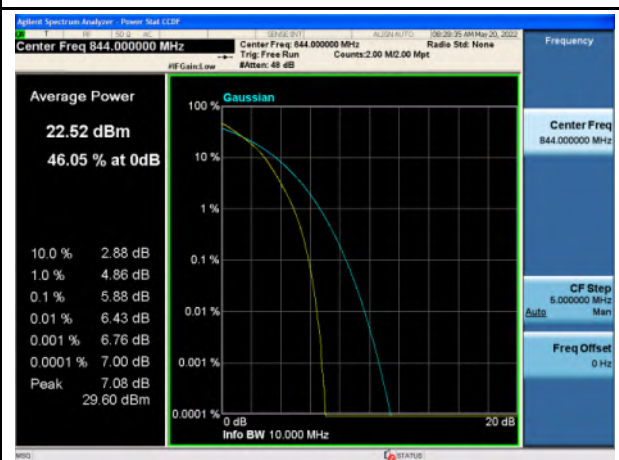

Band 5_16-QAM_10M_High_Full RB Config