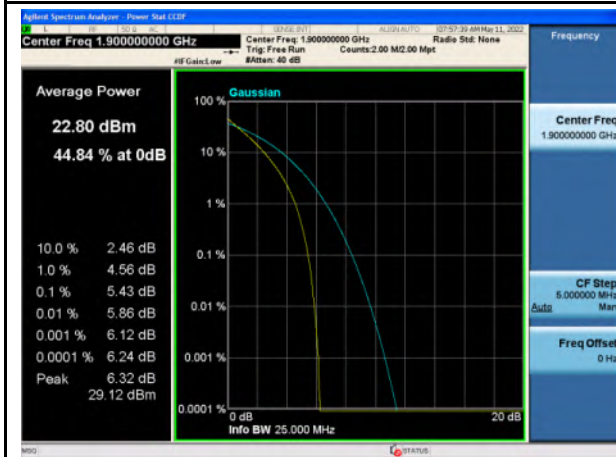

Band 2_QPSK_15M_High_Full RB Config

Band 2_16-QAM_15M_High_Full RB Config

Band 2_QPSK_20M_Low_Full RB Config

Band 2_16-QAM_20M_Low_Full RB Config

Band 2_QPSK_20M_Mid_Full RB Config

Band 2_16-QAM_20M_Mid_Full RB Config