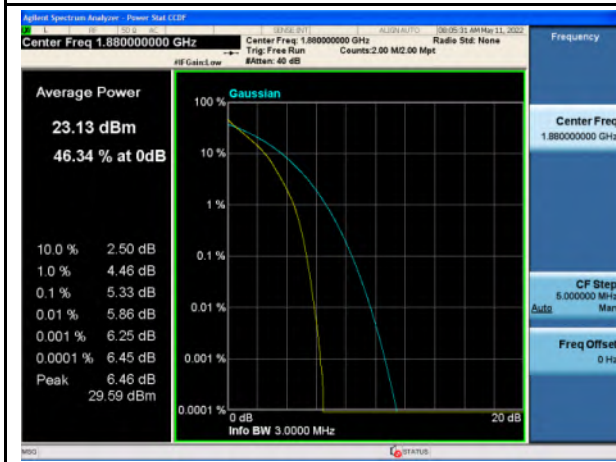

WAP-22021511-LC-FCC-IC-LTE_Appendix - A - Peak to Average Ratio Test Plots

Band 2_QPSK_1.4M_Low_Full RB Config

Band 2_16-QAM_1.4M_Low_Full RB Config

Band 2_QPSK_1.4M_Mid_Full RB Config

Band 2_16-QAM_1.4M_Mid_Full RB Config

Band 2_QPSK_1.4M_High_Full RB Config

Band 2_16-QAM_1.4M_High_Full RB Config

Band 2_QPSK_3M_Low_Full RB Config

Band 2_16-QAM_3M_Low_Full RB Config

Band 2_QPSK_3M_Mid_Full RB Config

Band 2_16-QAM_3M_Mid_Full RB Config