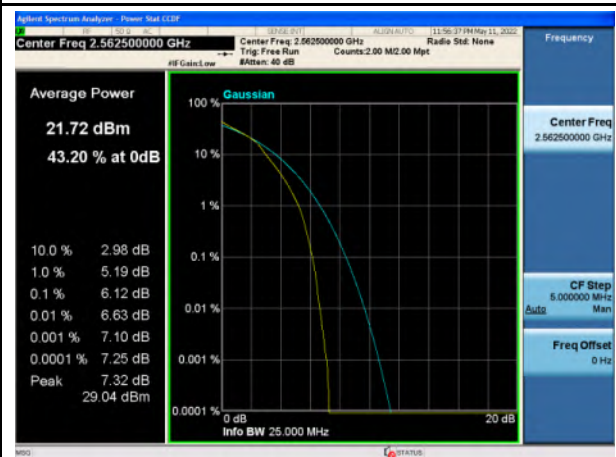

Band 7_16-QAM_15M_High_Full RB Config