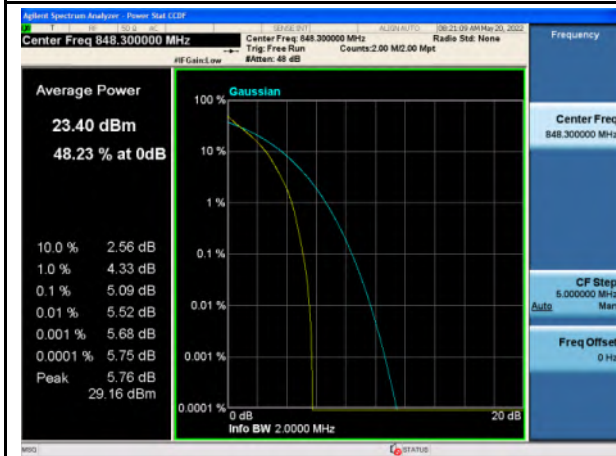

Band 4_QPSK_20M_High_Full RB Config

Band 4_16-QAM_20M_High_Full RB Config

Band 5_QPSK_1.4M_Low_Full RB Config

Band 5_16-QAM_1.4M_Low_Full RB Config

Band 5_QPSK_1.4M_Mid_Full RB Config

Band 5_16-QAM_1.4M_Mid_Full RB Config