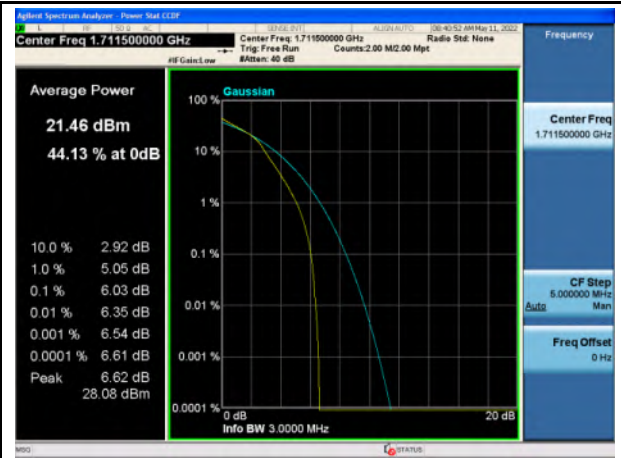

Band 4_16-QAM_3M_Low_Full RB Config