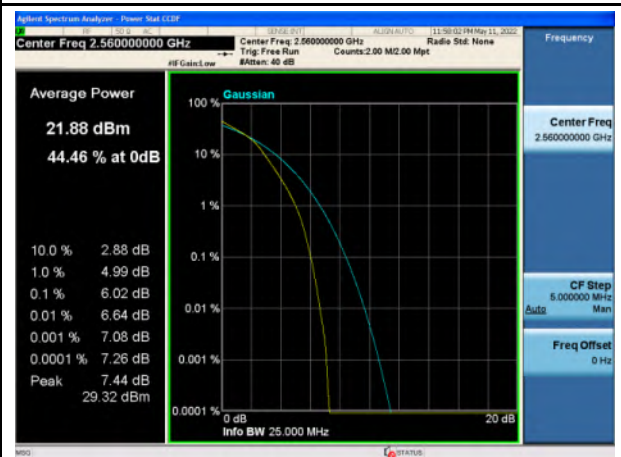

Band 7_16-QAM_20M_High_Full RB Config