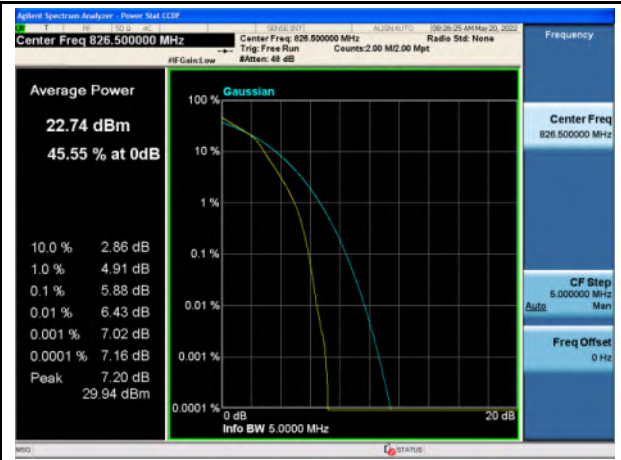

Band 5_16-QAM_5M_Low_Full RB Config