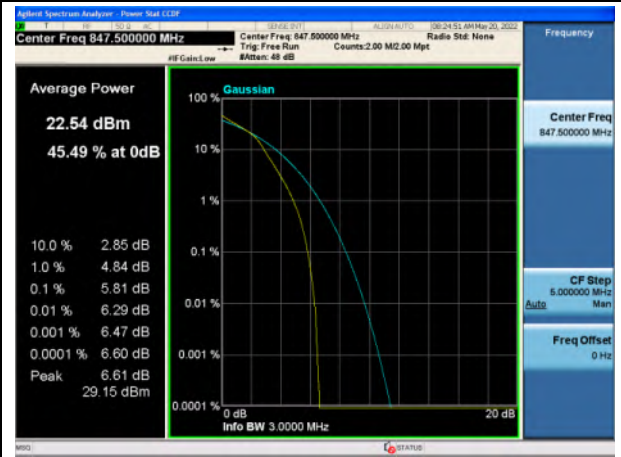

Band 5_16-QAM_3M_High_Full RB Config