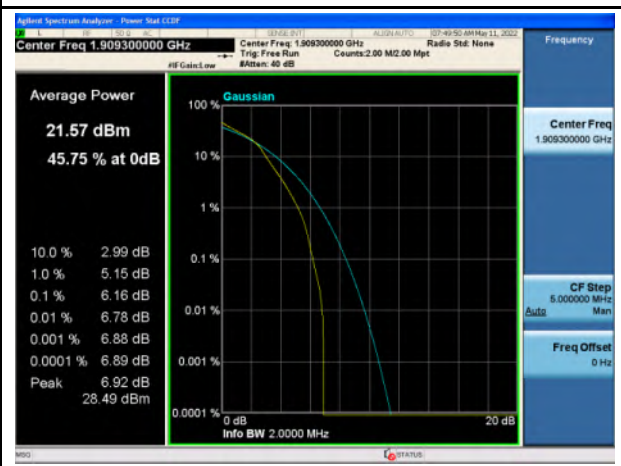

Band 2_16-QAM_1.4M_High_Full RB Config