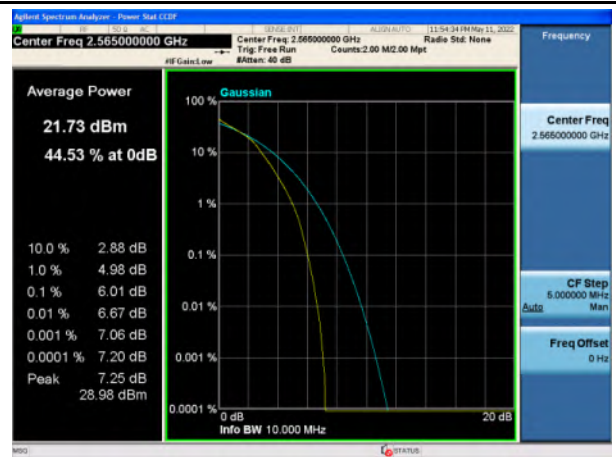

Band 7_16-QAM_10M_High_Full RB Config