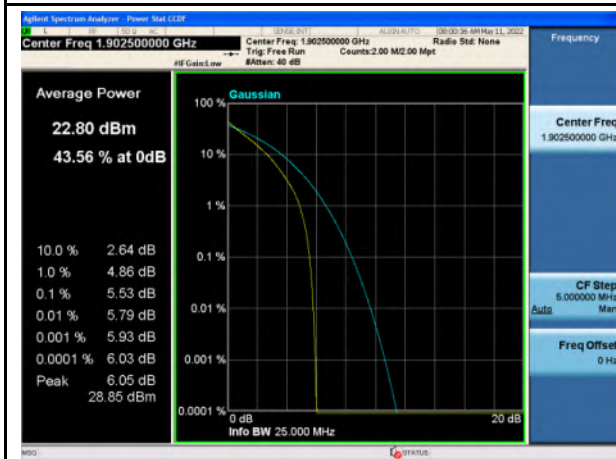

Band 2_QPSK_10M_High_Full RB Config

Band 2_16-QAM_10M_High_Full RB Config

Band 2_QPSK_15M_Low_Full RB Config

Band 2_16-QAM_15M_Low_Full RB Config

Band 2_QPSK_15M_Mid_Full RB Config

Band 2_16-QAM_15M_Mid_Full RB Config