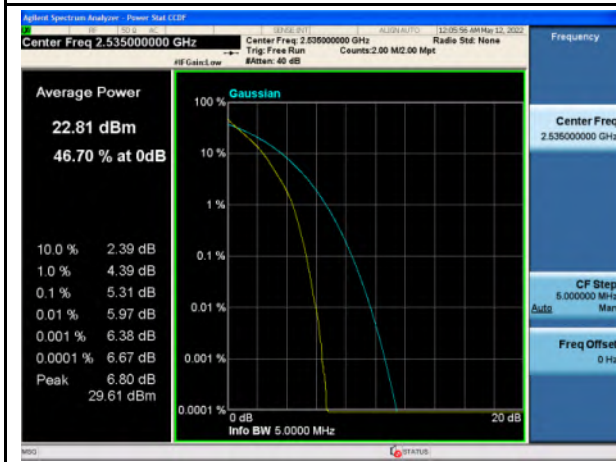

Band 5_QPSK_10M_High_Full RB Config

Band 5_16-QAM_10M_High_Full RB Config

Band 7_QPSK_5M_Low_Full RB Config

Band 7_16-QAM_5M_Low_Full RB Config

Band 7_QPSK_5M_Mid_Full RB Config

Band 7_16-QAM_5M_Mid_Full RB Config