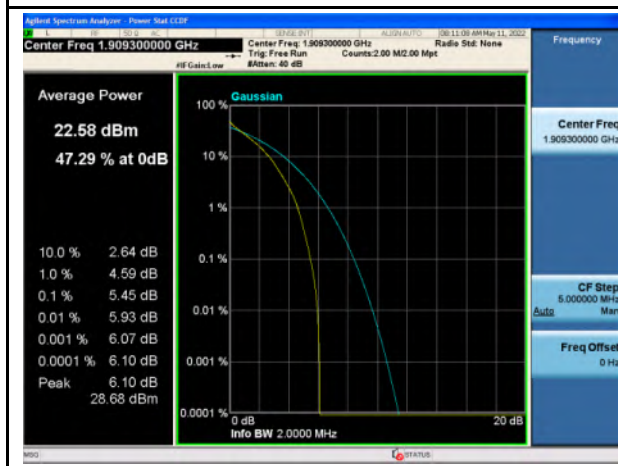

WAP-22021511-LC-FCC-IC-LTE_Appendix - A - Peak to Average Ratio Test Plots

Band 2_QPSK_1.4M_Low_Full RB Config

Band 2_16-QAM_1.4M_Low_Full RB Config

Band 2_QPSK_1.4M_Mid_Full RB Config

Band 2_16-QAM_1.4M_Mid_Full RB Config