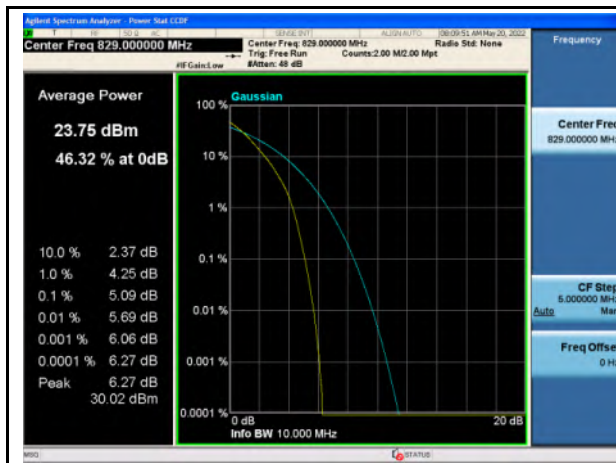

Band 5_QPSK_10M_Low_Full RB Config