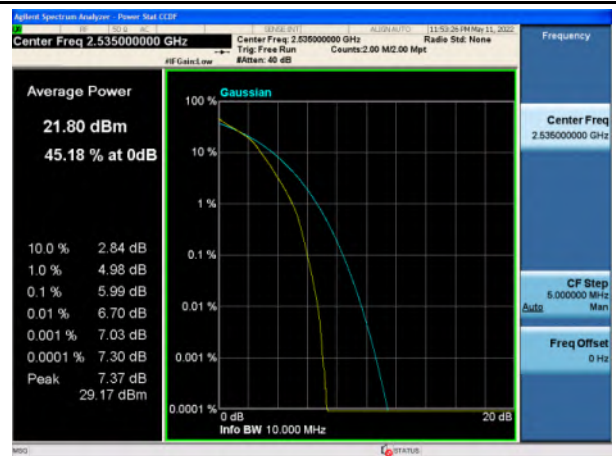

Band 7_QPSK_5M_High_Full RB Config

Band 7_16-QAM_5M_High_Full RB Config

Band 7_QPSK_10M_Low_Full RB Config

Band 7_16-QAM_10M_Low_Full RB Config

Band 7_QPSK_10M_Mid_Full RB Config

Band 7_16-QAM_10M_Mid_Full RB Config