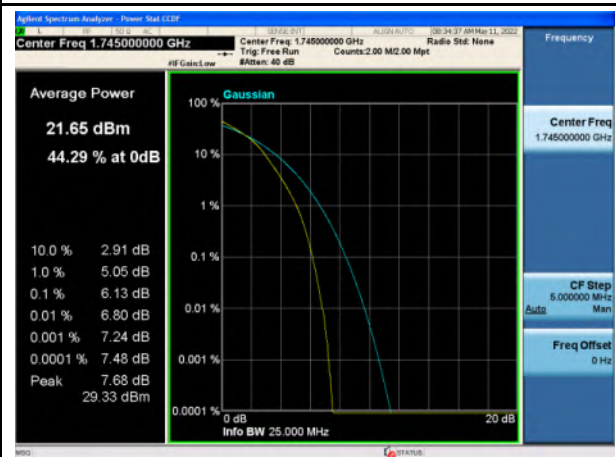

Band 4_16-QAM_20M_High_Full RB Config