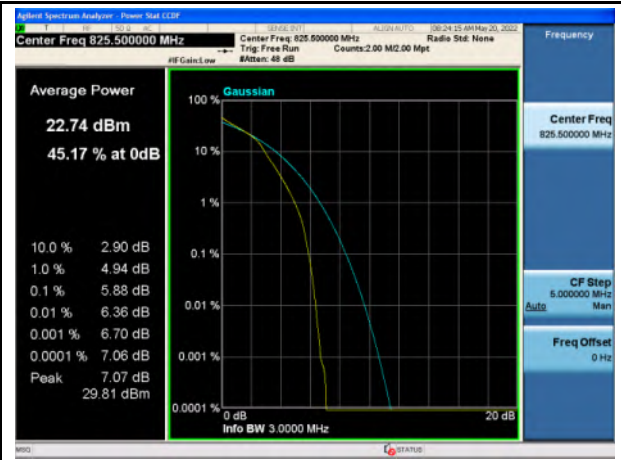

Band 5_16-QAM_3M_Low_Full RB Config