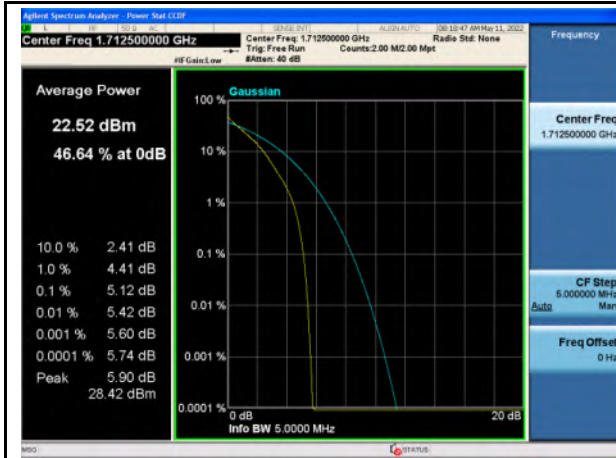

Band 4_QPSK_5M_Low_Full RB Config