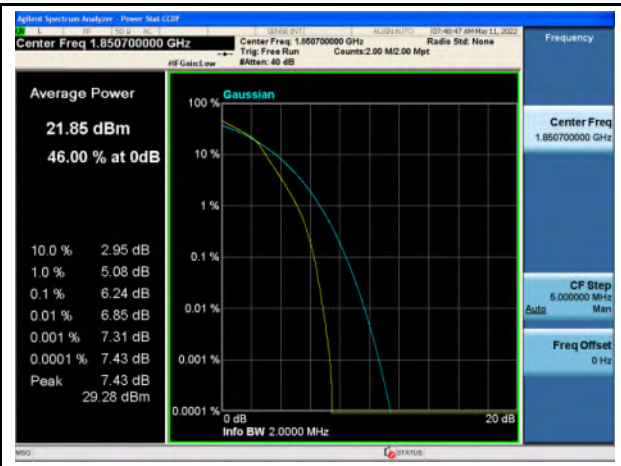

WAP-22021511-LC-FCC-IC-LTE_Appendix - A - Peak to Average Ratio Test Plots

Band 2_QPSK_1.4M_Low_Full RB Config

Band 2_16-QAM_1.4M_Low_Full RB Config

Band 2_QPSK_1.4M_Mid_Full RB Config

Band 2_16-QAM_1.4M_Mid_Full RB Config