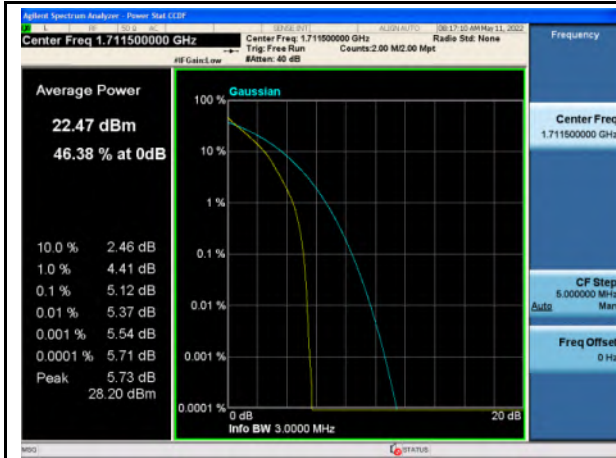

Band 4_QPSK_3M_Low_Full RB Config