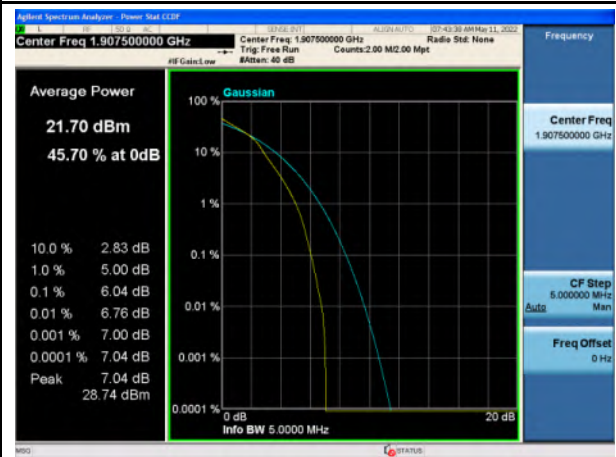

Band 2_16-QAM_5M_High_Full RB Config