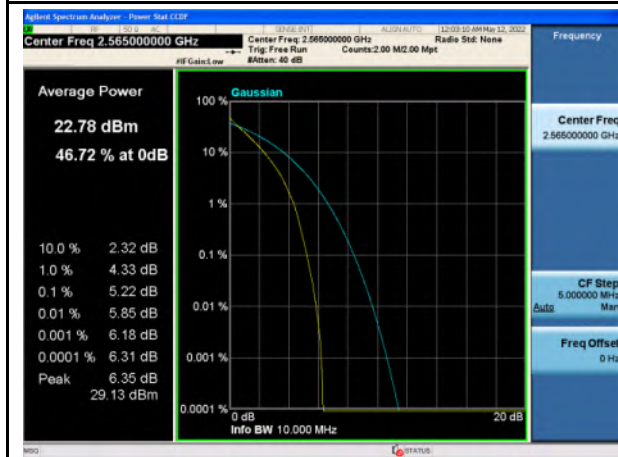

Band 7_QPSK_5M_High_Full RB Config

Band 7_16-QAM_5M_High_Full RB Config

Band 7_QPSK_10M_Low_Full RB Config

Band 7_16-QAM_10M_Low_Full RB Config

Band 7_QPSK_10M_Mid_Full RB Config

Band 7_16-QAM_10M_Mid_Full RB Config