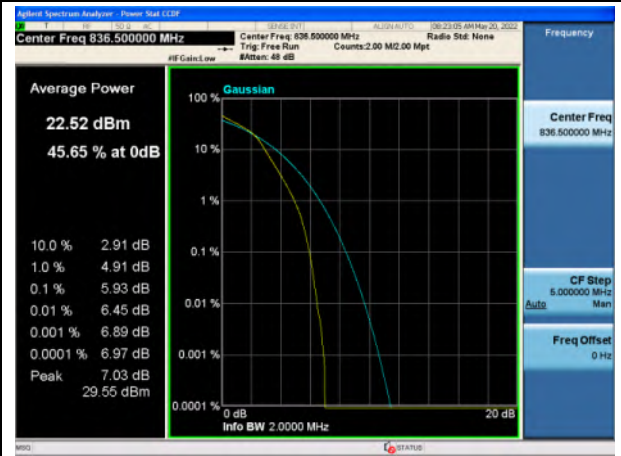

Band 4_QPSK_20M_High_Full RB Config

Band 4_16-QAM_20M_High_Full RB Config

Band 5_QPSK_1.4M_Low_Full RB Config

Band 5_16-QAM_1.4M_Low_Full RB Config

Band 5_QPSK_1.4M_Mid_Full RB Config

Band 5_16-QAM_1.4M_Mid_Full RB Config