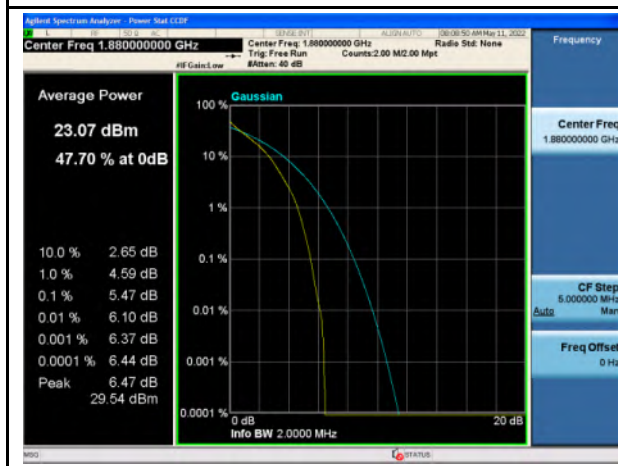

WAP-22021511-LC-FCC-IC-LTE_Appendix - A - Peak to Average Ratio Test Plots

Band 2_QPSK_1.4M_Low_Full RB Config

Band 2_16-QAM_1.4M_Low_Full RB Config

Band 2_QPSK_1.4M_Mid_Full RB Config

Band 2_16-QAM_1.4M_Mid_Full RB Config