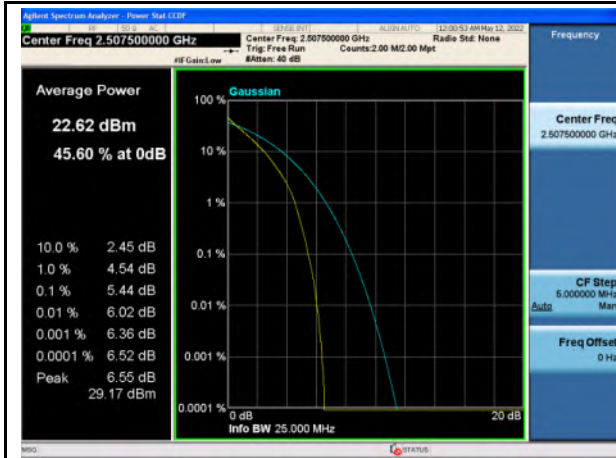

Band 7_QPSK_15M_Low_Full RB Config