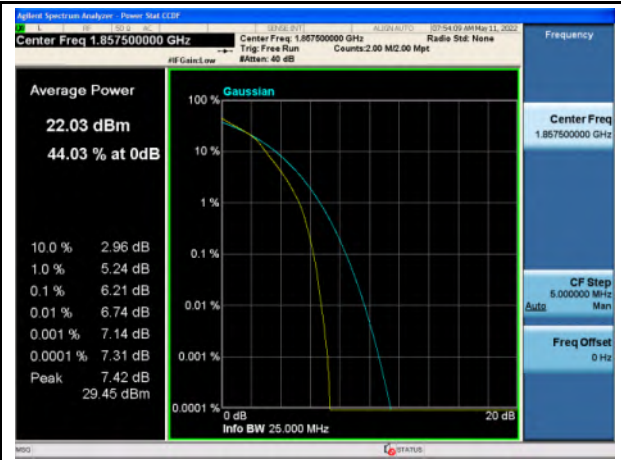

Band 2_16-QAM_15M_Low_Full RB Config