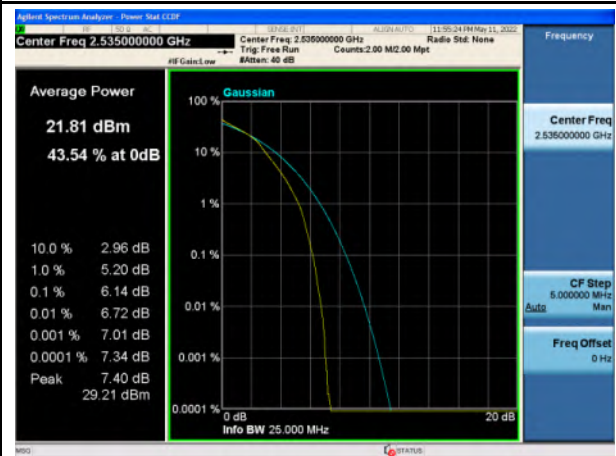

Band 7_QPSK_10M_High_Full RB Config

Band 7_16-QAM_10M_High_Full RB Config

Band 7_QPSK_15M_Low_Full RB Config

Band 7_16-QAM_15M_Low_Full RB Config

Band 7_QPSK_15M_Mid_Full RB Config

Band 7_16-QAM_15M_Mid_Full RB Config