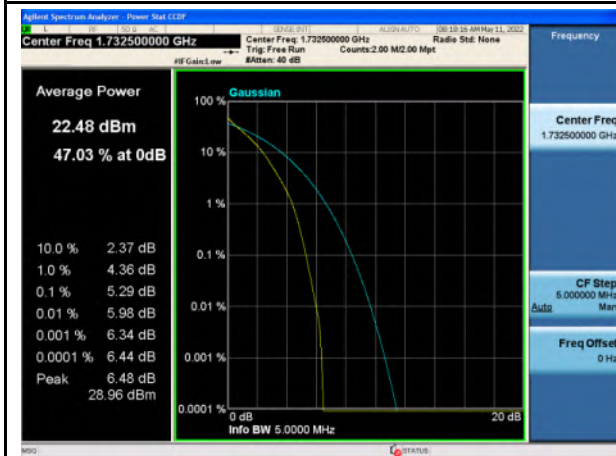

Band 4_QPSK_3M_High_Full RB Config

Band 4_16-QAM_3M_High_Full RB Config

Band 4_QPSK_5M_Low_Full RB Config

Band 4_16-QAM_5M_Low_Full RB Config

Band 4_QPSK_5M_Mid_Full RB Config

Band 4_16-QAM_5M_Mid_Full RB Config