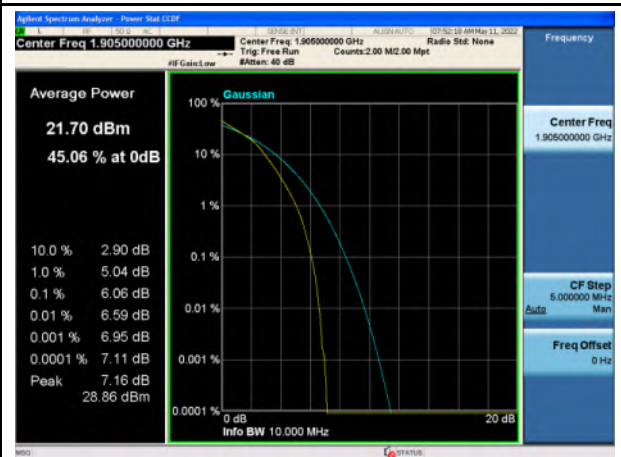

Band 2_16-QAM_10M_High_Full RB Config