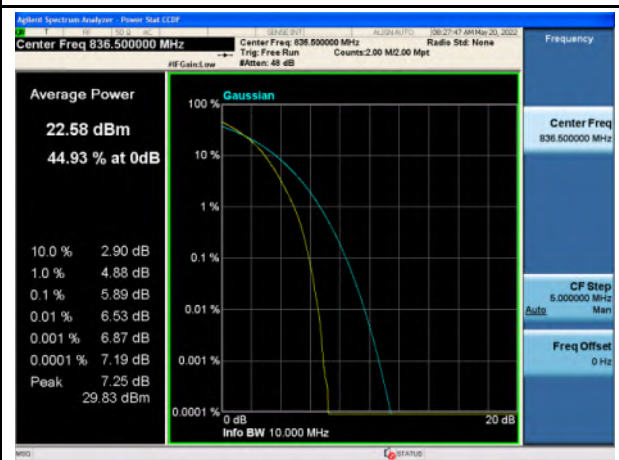

Band 5_QPSK_5M_High_Full RB Config

Band 5_16-QAM_5M_High_Full RB Config

Band 5_QPSK_10M_Low_Full RB Config

Band 5_16-QAM_10M_Low_Full RB Config

Band 5_QPSK_10M_Mid_Full RB Config

Band 5_16-QAM_10M_Mid_Full RB Config