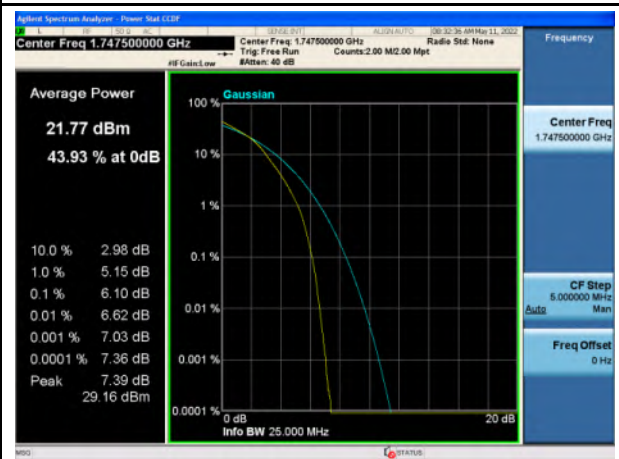

Band 4_16-QAM_15M_High_Full RB Config