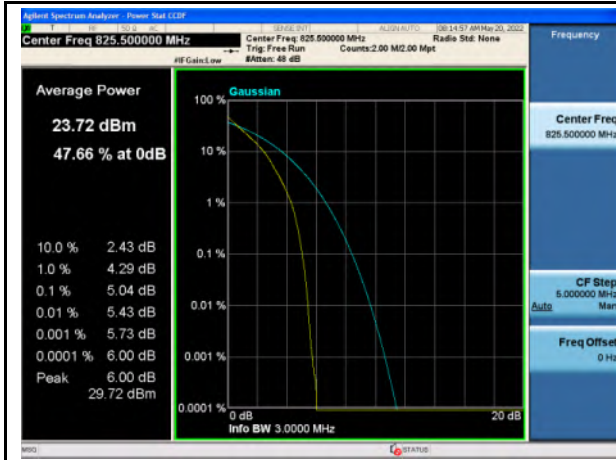

Band 5_QPSK_3M_Low_Full RB Config