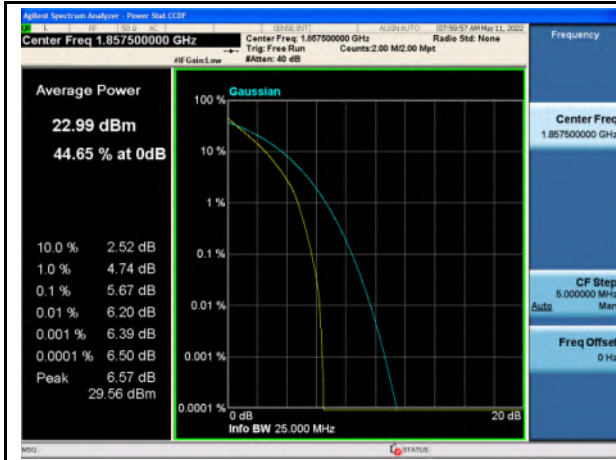

Band 2_QPSK_15M_Low_Full RB Config