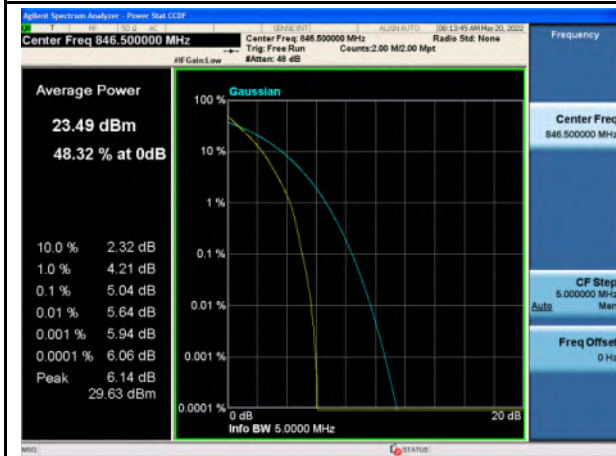

Band 5_QPSK_3M_High_Full RB Config

Band 5_16-QAM_3M_High_Full RB Config

Band 5_QPSK_5M_Low_Full RB Config

Band 5_16-QAM_5M_Low_Full RB Config

Band 5_QPSK_5M_Mid_Full RB Config

Band 5_16-QAM_5M_Mid_Full RB Config