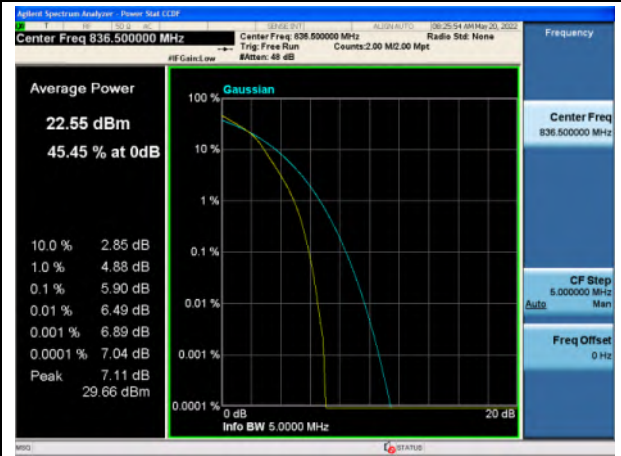

Band 5_QPSK_3M_High_Full RB Config

Band 5_16-QAM_3M_High_Full RB Config

Band 5_QPSK_5M_Low_Full RB Config

Band 5_16-QAM_5M_Low_Full RB Config

Band 5_QPSK_5M_Mid_Full RB Config

Band 5_16-QAM_5M_Mid_Full RB Config