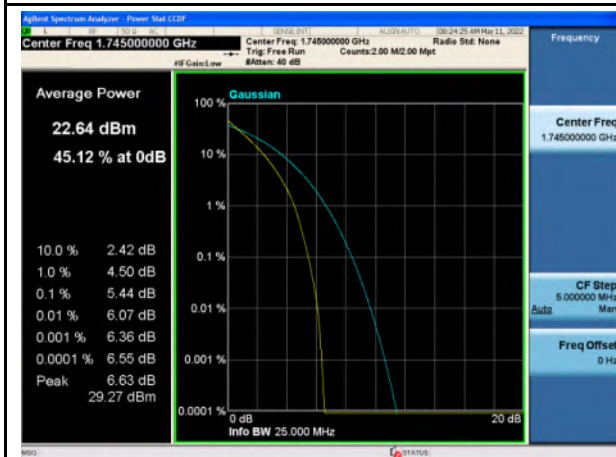

Band 4_QPSK_15M_High_Full RB Config

Band 4_16-QAM_15M_High_Full RB Config

Band 4_QPSK_20M_Low_Full RB Config

Band 4_16-QAM_20M_Low_Full RB Config

Band 4_QPSK_20M_Mid_Full RB Config

Band 4_16-QAM_20M_Mid_Full RB Config