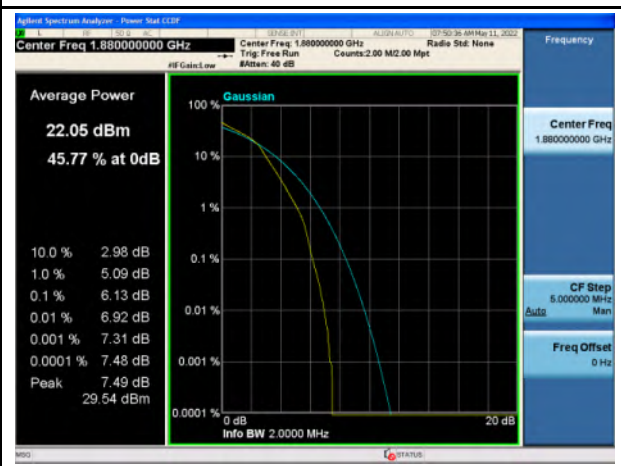

WAP-22021511-LC-FCC-IC-LTE_Appendix - A - Peak to Average Ratio Test Plots

Band 2_QPSK_1.4M_Low_Full RB Config

Band 2_16-QAM_1.4M_Low_Full RB Config

Band 2_QPSK_1.4M_Mid_Full RB Config

Band 2_16-QAM_1.4M_Mid_Full RB Config