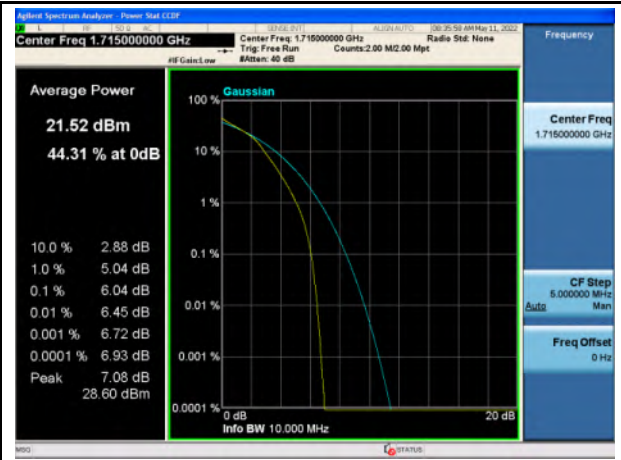

Band 4_16-QAM_10M_Low_Full RB Config