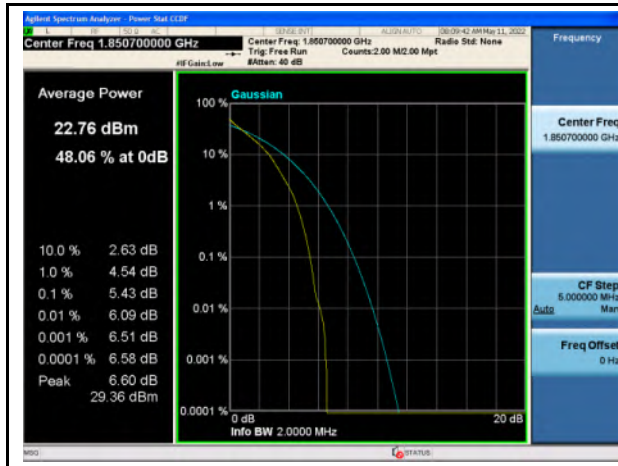

WAP-22021511-LC-FCC-IC-LTE_Appendix - A - Peak to Average Ratio Test Plots

Band 2_QPSK_1.4M_Low_Full RB Config

Band 2_16-QAM_1.4M_Low_Full RB Config

Band 2_QPSK_1.4M_Mid_Full RB Config

Band 2_16-QAM_1.4M_Mid_Full RB Config