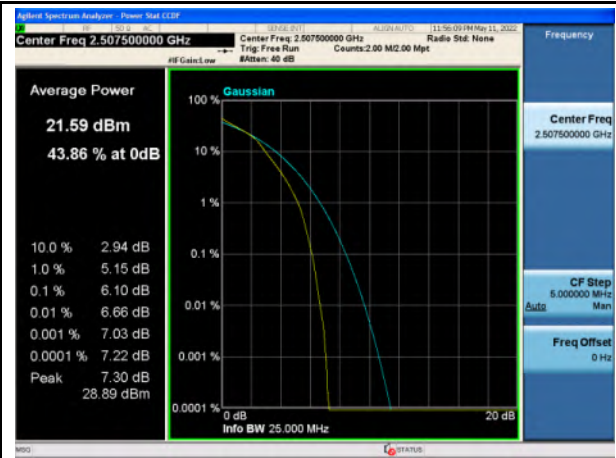

Band 7_16-QAM_15M_Low_Full RB Config