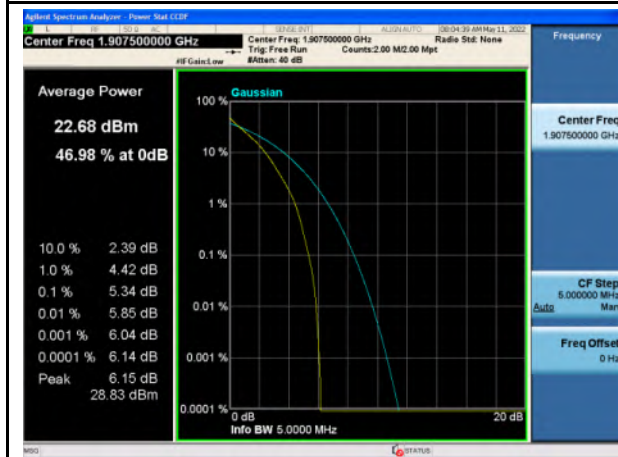

Band 2_QPSK_3M_High_Full RB Config

Band 2_16-QAM_3M_High_Full RB Config

Band 2_QPSK_5M_Low_Full RB Config

Band 2_16-QAM_5M_Low_Full RB Config

Band 2_QPSK_5M_Mid_Full RB Config

Band 2_16-QAM_5M_Mid_Full RB Config