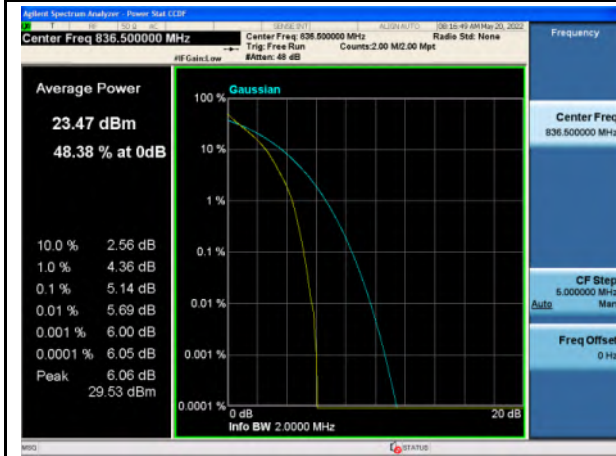

Band 4_QPSK_20M_High_Full RB Config

Band 4_16-QAM_20M_High_Full RB Config

Band 5_QPSK_1.4M_Low_Full RB Config

Band 5_16-QAM_1.4M_Low_Full RB Config

Band 5_QPSK_1.4M_Mid_Full RB Config

Band 5_16-QAM_1.4M_Mid_Full RB Config