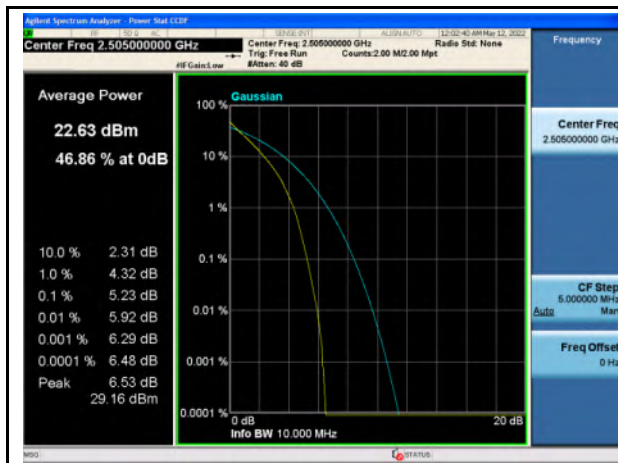

Band 7_QPSK_10M_Low_Full RB Config