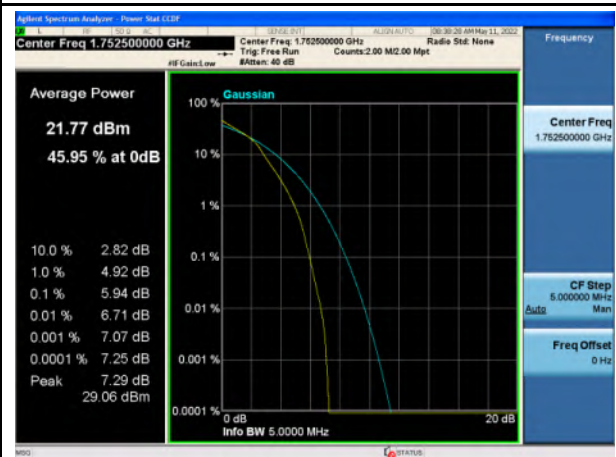

Band 4_16-QAM_5M_High_Full RB Config