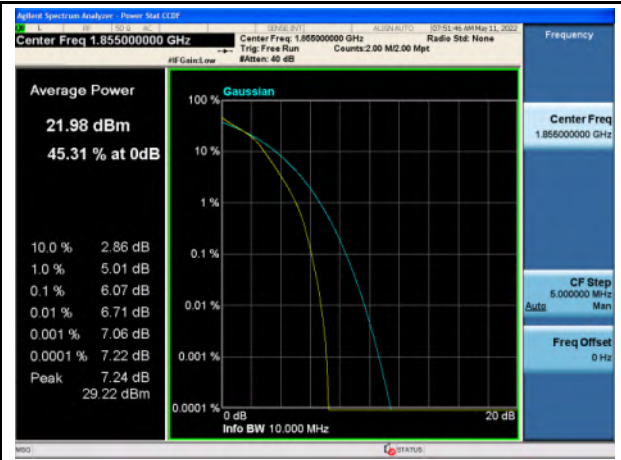

Band 2_16-QAM_10M_Low_Full RB Config