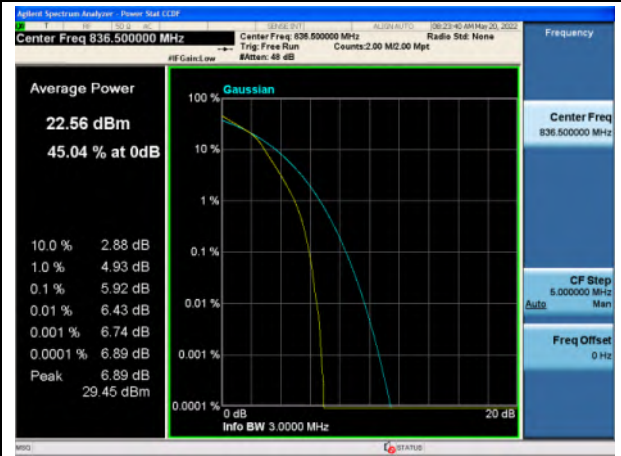

Band 5_QPSK_1.4M_High_Full RB Config

Band 5_16-QAM_1.4M_High_Full RB Config

Band 5_QPSK_3M_Low_Full RB Config

Band 5_16-QAM_3M_Low_Full RB Config

Band 5_QPSK_3M_Mid_Full RB Config

Band 5_16-QAM_3M_Mid_Full RB Config