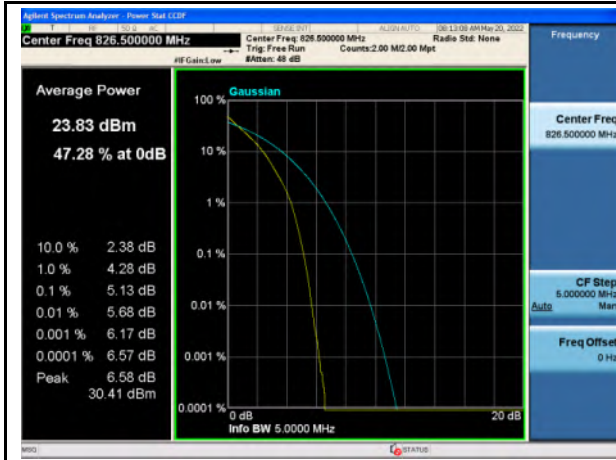

Band 5_QPSK_5M_Low_Full RB Config