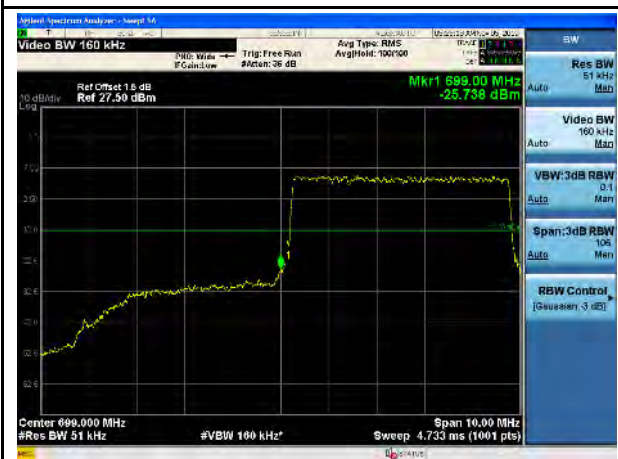

LTE Band 5, 16QAM, 10MHz-Low CH, 100% RB

LTE Band 5, 16QAM, 10MHz-High CH, 100% RB

LTE Band 12, QPSK, 1.4MHz-Low CH, 1RB

LTE Band 12, QPSK, 1.4MHz-High CH, 1RB

LTE Band 12, QPSK, 1.4MHz-Low CH, 100% RB

LTE Band 12, QPSK, 1.4MHz-High CH, 100% RB

LTE Band 12, QPSK, 3MHz-Low CH, 1RB

LTE Band 12, QPSK, 3MHz-High CH, 1RB

LTE Band 12, QPSK, 3MHz-Low CH, 100% RB

LTE Band 12, QPSK, 3MHz-High CH, 100% RB

LTE Band 12, QPSK, 5MHz-Low CH, 1RB

LTE Band 12, QPSK, 5MHz-High CH, 1RB

LTE Band 12, QPSK, 5MHz-Low CH, 100% RB

LTE Band 12, QPSK, 5MHz-High CH, 100% RB

LTE Band 12, QPSK, 10MHz-Low CH, 1RB

LTE Band 12, QPSK, 10MHz-High CH, 1RB

LTE Band 12, QPSK, 10MHz-Low CH, 100% RB

LTE Band 12, QPSK, 10MHz-High CH, 100% RB