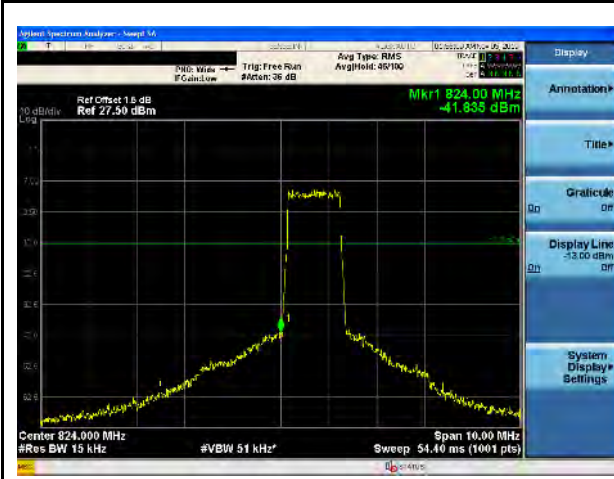

LTE Band 5, QPSK, 3MHz-Low CH, 100% RB

LTE Band 5, QPSK, 3MHz-High CH, 100% RB

LTE Band 5, QPSK, 5MHz-Low CH, 1RB

LTE Band 5, QPSK, 5MHz-High CH, 1RB

LTE Band 5, QPSK, 5MHz-Low CH, 100% RB

LTE Band 5, QPSK, 5MHz-High CH, 100% RB

LTE Band 5, QPSK, 10MHz-Low CH, 1RB

LTE Band 5, QPSK, 10MHz-High CH, 1RB

LTE Band 5, QPSK, 10MHz-Low CH, 100% RB

LTE Band 5, QPSK, 10MHz-High CH, 100% RB

LTE Band 5, 16QAM, 1.4MHz-Low CH, 1RB

LTE Band 5, 16QAM, 1.4MHz-High CH, 1RB

LTE Band 5, 16QAM, 1.4MHz-Low CH, 100% RB

LTE Band 5, 16QAM, 1.4MHz-High CH, 100% RB

LTE Band 5, 16QAM, 3MHz-Low CH, 1RB

LTE Band 5, 16QAM, 3MHz-High CH, 1RB

LTE Band 5, 16QAM, 3MHz-Low CH, 100% RB

LTE Band 5, 16QAM, 3MHz-High CH, 100% RB

LTE Band 5, 16QAM, 5MHz-Low CH, 1RB

LTE Band 5, 16QAM, 5MHz-High CH, 1RB

LTE Band 5, 16QAM, 5MHz-Low CH, 100% RB

LTE Band 5, 16QAM, 5MHz-High CH, 100% RB

LTE Band 5, 16QAM, 10MHz-Low CH, 1RB

LTE Band 5, 16QAM, 10MHz-High CH, 1RB