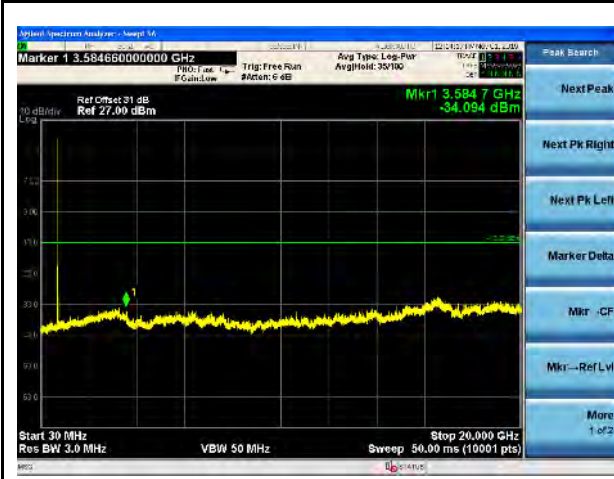

LTE Band 4, 15MHz-Mid CH

LTE Band 4, 15MHz-High CH

LTE Band 4, 20MHz-Low CH

LTE Band 4, 20MHz-Mid CH

LTE Band 4, 20MHz-High CH

LTE Band 5, 1.4MHz-Low CH

LTE Band 5, 1.4MHz-Mid CH

LTE Band 5, 1.4MHz-High CH

LTE Band 5, 3MHz-Low CH

LTE Band 5, 3MHz-Mid CH

LTE Band 5, 3MHz-High CH

LTE Band 5, 5MHz-Low CH

LTE Band 5, 5MHz-Mid CH

LTE Band 5, 5MHz-High CH

LTE Band 5, 10MHz-Low CH

LTE Band 5, 10MHz-Mid CH

LTE Band 5, 10MHz- High CH

LTE Band 12, 1.4MHz-Low CH

LTE Band 12, 1.4MHz-Mid CH

LTE Band 12, 1.4MHz-High CH

LTE Band 12, 3MHz-Low CH

LTE Band 12, 3MHz-Mid CH

LTE Band 12, 3MHz- High CH

LTE Band 12, 5MHz-Low CH