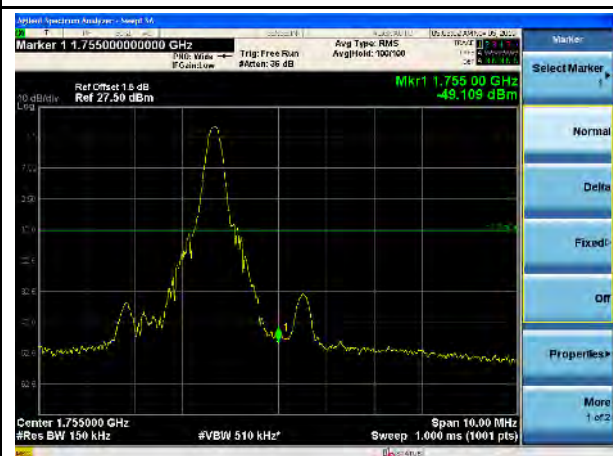

LTE Band 4, 16QAM, 3MHz-Low CH, 100% RB

LTE Band 4, 16QAM, 3MHz-High CH, 100% RB

LTE Band 4, 16QAM, 5MHz-Low CH, 1RB

LTE Band 4, 16QAM, 5MHz-High CH, 1RB

LTE Band 4, 16QAM, 5MHz-Low CH, 100% RB

LTE Band 4, 16QAM, 5MHz-High CH, 100% RB

LTE Band 4, 16QAM, 10MHz-Low CH, 1RB

LTE Band 4, 16QAM, 10MHz-High CH, 1RB

LTE Band 4, 16QAM, 10MHz-Low CH, 100% RB

LTE Band 4, 16QAM, 10MHz-High CH, 100% RB

LTE Band 4, 16QAM, 15MHz-Low CH, 1RB

LTE Band 4, 16QAM, 15MHz-High CH, 1RB

LTE Band 4, 16QAM, 15MHz-Low CH, 100% RB

LTE Band 4, 16QAM, 15MHz-High CH, 100% RB

LTE Band 4, 16QAM, 20MHz-Low CH, 1RB

LTE Band 4, 16QAM, 20MHz-High CH, 1RB

LTE Band 4, 16QAM, 20MHz-Low CH, 100% RB

LTE Band 4, 16QAM, 20MHz-High CH, 100% RB

LTE Band 5, QPSK, 1.4MHz-Low CH, 1RB

LTE Band 5, QPSK, 1.4MHz-High CH, 1RB

LTE Band 5, QPSK, 1.4MHz-Low CH, 100% RB

LTE Band 5, QPSK, 1.4MHz-High CH, 100% RB

LTE Band 5, QPSK, 3MHz-Low CH, 1RB

LTE Band 5, QPSK, 3MHz-High CH, 1RB