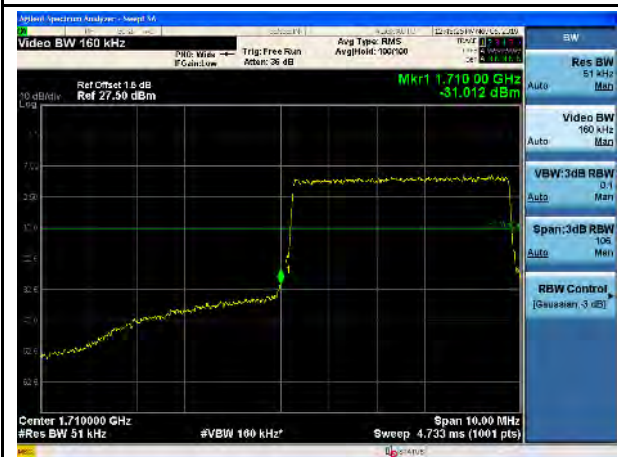

LTE Band 66, QPSK, 20MHz-Low CH, 100% RB

LTE Band 66, QPSK, 20MHz-High CH, 100% RB

LTE Band 66, 16QAM, 1.4MHz-Low CH, 1RB

LTE Band 66, 16QAM, 1.4MHz-High CH, 1RB

LTE Band 66, 16QAM, 1.4MHz-Low CH, 100% RB

LTE Band 66, 16QAM, 1.4MHz-High CH, 100% RB

LTE Band 66, 16QAM, 3MHz-Low CH, 1RB

LTE Band 66, 16QAM, 3MHz-High CH, 1RB

LTE Band 66, 16QAM, 3MHz-Low CH, 100% RB

LTE Band 66, 16QAM, 3MHz-High CH, 100% RB

LTE Band 66, 16QAM, 5MHz-Low CH, 1RB

LTE Band 66, 16QAM, 5MHz-High CH, 1RB

LTE Band 66, 16QAM, 5MHz-Low CH, 100% RB

LTE Band 66, 16QAM, 5MHz-High CH, 100% RB

LTE Band 66, 16QAM, 10MHz-Low CH, 1RB

LTE Band 66, 16QAM, 10MHz-High CH, 1RB

LTE Band 66, 16QAM, 10MHz-Low CH, 100% RB