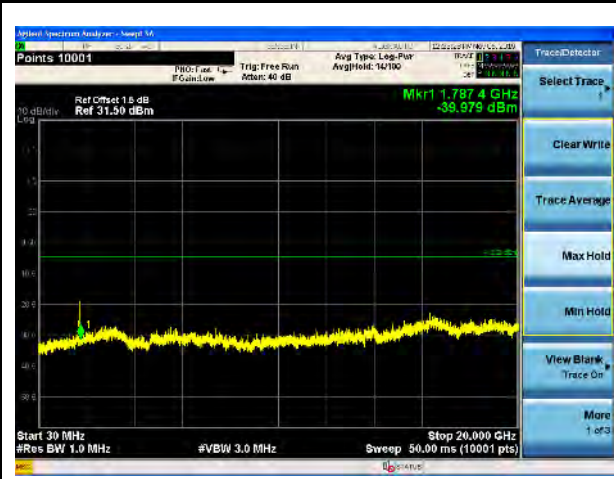

LTE Band 12, 5MHz-Mid CH

LTE Band 12, 5MHz-High CH

LTE Band 12, 10MHz-Low CH

LTE Band 12, 10MHz-Mid CH

LTE Band 12, 10MHz-High CH

LTE Band 17, 5MHz-Low CH

LTE Band 17, 5MHz-Mid CH

LTE Band 17, 5MHz-High CH

LTE Band 17, 10MHz-Low CH

LTE Band 17, 10MHz-Mid CH

LTE Band 17, 10MHz- High CH

LTE Band 66, 1.4MHz-Low CH

LTE Band 66, 1.4MHz-Mid CH

LTE Band 66, 1.4MHz-High CH

LTE Band 66, 3MHz-Low CH

LTE Band 66, 3MHz-Mid CH

LTE Band 66, 3MHz-High CH

LTE Band 66, 5MHz-Low CH

LTE Band 66, 5MHz-Mid CH

LTE Band 66, 5MHz-High CH

LTE Band 66, 10MHz-Low CH

LTE Band 66, 10MHz-Mid CH

LTE Band 66, 10MHz-High CH

LTE Band 66, 15MHz-Low CH