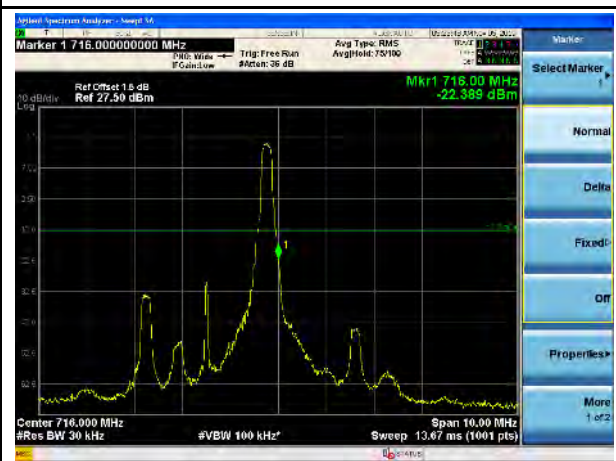

LTE Band 12, QPSK, 5MHz-Low CH, 100% RB

LTE Band 12, QPSK, 5MHz-High CH, 100% RB

LTE Band 12, QPSK, 10MHz-Low CH, 1RB

LTE Band 12, QPSK, 10MHz-High CH, 1RB

LTE Band 12, QPSK, 10MHz-Low CH, 100% RB

LTE Band 12, QPSK, 10MHz-High CH, 100% RB

LTE Band 12, 16QAM, 1.4MHz-Low CH, 1RB

LTE Band 12, 16QAM, 1.4MHz-High CH, 1RB

LTE Band 12, 16QAM, 1.4MHz-Low CH, 100% RB

LTE Band 12, 16QAM, 1.4MHz-High CH, 100% RB

LTE Band 12, 16QAM, 3MHz-Low CH, 1RB

LTE Band 12, 16QAM, 3MHz-High CH, 1RB

LTE Band 12, 16QAM, 3MHz-Low CH, 100% RB

LTE Band 12, 16QAM, 3MHz-High CH, 100% RB

LTE Band 12, 16QAM, 5MHz-Low CH, 1RB

LTE Band 12, 16QAM, 5MHz-High CH, 1RB

LTE Band 12, 16QAM, 5MHz-Low CH, 100% RB

LTE Band 12, 16QAM, 5MHz-High CH, 100% RB