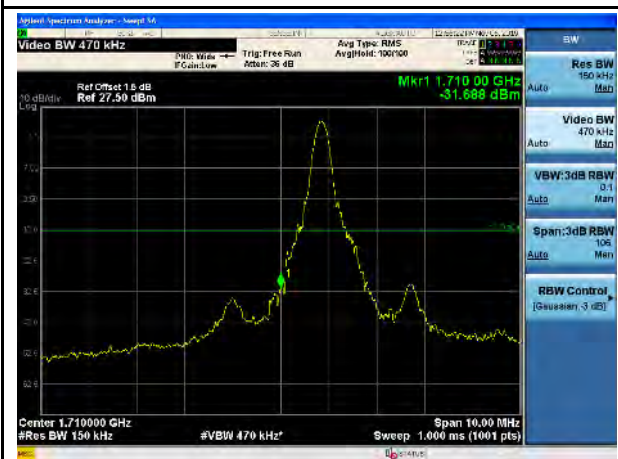

LTE Band 66, QPSK, 3MHz-Low CH, 1RB

LTE Band 66, QPSK, 3MHz-High CH, 1RB

LTE Band 66, QPSK, 3MHz-Low CH, 100% RB

LTE Band 66, QPSK, 3MHz-High CH, 100% RB

LTE Band 66, QPSK, 5MHz-Low CH, 1RB

LTE Band 66, QPSK, 5MHz-High CH, 1RB

LTE Band 66, QPSK, 5MHz-Low CH, 100% RB

LTE Band 66, QPSK, 5MHz-High CH, 100% RB

LTE Band 66, QPSK, 10MHz-Low CH, 1RB

LTE Band 66, QPSK, 10MHz-High CH, 1RB

LTE Band 66, QPSK, 10MHz-Low CH, 100% RB

LTE Band 66, QPSK, 10MHz-High CH, 100% RB

LTE Band 66, QPSK, 15MHz-Low CH, 1RB

LTE Band 66, QPSK, 15MHz-High CH, 1RB

LTE Band 66, QPSK, 15MHz-Low CH, 100% RB

LTE Band 66, QPSK, 15MHz-High CH, 100% RB

LTE Band 66, QPSK, 20MHz-Low CH, 1RB

LTE Band 66, QPSK, 20MHz-High CH, 1RB

LTE Band 66, QPSK, 20MHz-Low CH, 100% RB

LTE Band 66, QPSK, 20MHz-High CH, 100% RB

LTE Band 66, 16QAM, 1.4MHz-Low CH, 1RB

LTE Band 66, 16QAM, 1.4MHz-High CH, 1RB

LTE Band 66, 16QAM, 1.4MHz-Low CH, 100% RB