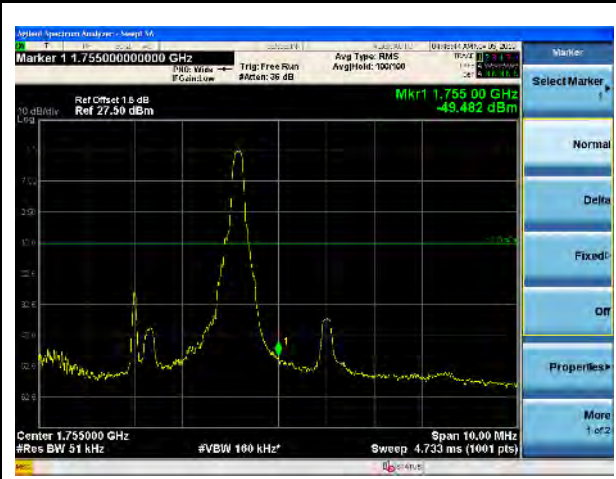

LTE Band 4, 16QAM, 1.4MHz-Low CH, 1RB

LTE Band 4, 16QAM, 1.4MHz-High CH, 1RB

LTE Band 4, 16QAM, 1.4MHz-Low CH, 100% RB

LTE Band 4, 16QAM, 1.4MHz-High CH, 100% RB

LTE Band 4, 16QAM, 3MHz-Low CH, 1RB

LTE Band 4, 16QAM, 3MHz-High CH, 1RB

LTE Band 4, 16QAM, 3MHz-Low CH, 100% RB

LTE Band 4, 16QAM, 3MHz-High CH, 100% RB

LTE Band 4, 16QAM, 5MHz-Low CH, 1RB

LTE Band 4, 16QAM, 5MHz-High CH, 1RB

LTE Band 4, 16QAM, 5MHz-Low CH, 100% RB

LTE Band 4, 16QAM, 5MHz-High CH, 100% RB