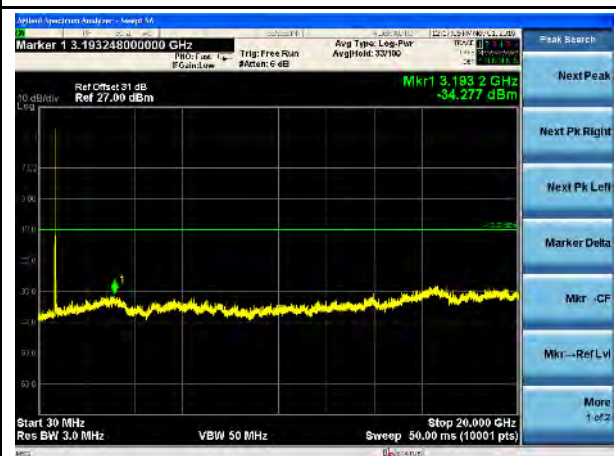

LTE Band 5, 10MHz- High CH

LTE Band 12, 1.4MHz-Low CH

LTE Band 12, 1.4MHz-Mid CH

LTE Band 12, 1.4MHz-High CH

LTE Band 12, 3MHz-Low CH

LTE Band 12, 3MHz-Mid CH

LTE Band 12, 3MHz- High CH

LTE Band 12, 5MHz-Low CH

LTE Band 12, 5MHz-Mid CH

LTE Band 12, 5MHz-High CH

LTE Band 12, 10MHz-Low CH

LTE Band 12, 10MHz-Mid CH

LTE Band 12, 10MHz-High CH

LTE Band 17, 5MHz-Low CH

LTE Band 17, 5MHz-Mid CH

LTE Band 17, 5MHz-High CH

LTE Band 17, 10MHz-Low CH

LTE Band 17, 10MHz-Mid CH

LTE Band 17, 10MHz- High CH

LTE Band 66, 1.4MHz-Low CH

LTE Band 66, 1.4MHz-Mid CH

LTE Band 66, 1.4MHz-High CH

LTE Band 66, 3MHz-Low CH

LTE Band 66, 3MHz-Mid CH