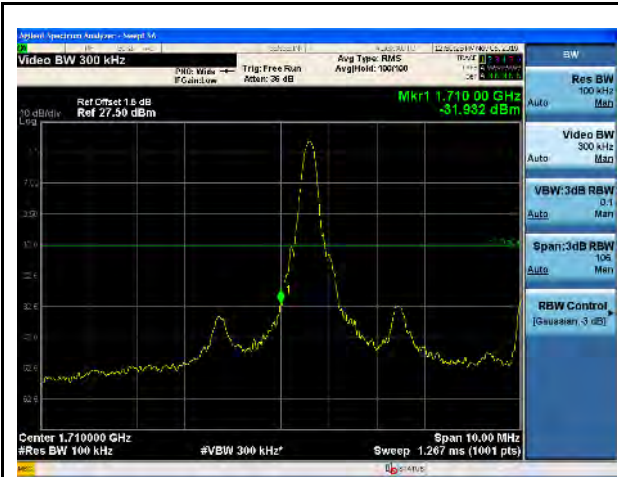

LTE Band 66, QPSK, 20MHz-Low CH, 100% RB

LTE Band 66, QPSK, 20MHz-High CH, 100% RB

LTE Band 66, 16QAM, 1.4MHz-Low CH, 1RB

LTE Band 66, 16QAM, 1.4MHz-High CH, 1RB

LTE Band 66, 16QAM, 1.4MHz-Low CH, 100% RB

LTE Band 66, 16QAM, 1.4MHz-High CH, 100% RB

LTE Band 66, 16QAM, 3MHz-Low CH, 1RB

LTE Band 66, 16QAM, 3MHz-High CH, 1RB

LTE Band 66, 16QAM, 3MHz-Low CH, 100% RB

LTE Band 66, 16QAM, 3MHz-High CH, 100% RB

LTE Band 66, 16QAM, 5MHz-Low CH, 1RB

LTE Band 66, 16QAM, 5MHz-High CH, 1RB

LTE Band 66, 16QAM, 5MHz-Low CH, 100% RB

LTE Band 66, 16QAM, 5MHz-High CH, 100% RB

LTE Band 66, 16QAM, 10MHz-Low CH, 1RB

LTE Band 66, 16QAM, 10MHz-High CH, 1RB

LTE Band 66, 16QAM, 10MHz-Low CH, 100% RB