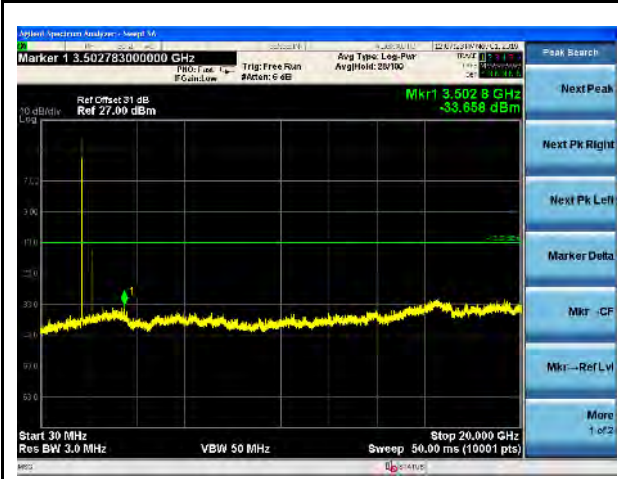

LTE Band 2, 5MHz-Mid CH

LTE Band 2, 5MHz-High CH

LTE Band 2, 10MHz-Low CH

LTE Band 2, 10MHz-Mid CH

LTE Band 2, 10MHz- High CH

LTE Band 2, 15MHz-Low CH

LTE Band 2, 15MHz-Mid CH

LTE Band 2, 15MHz-High CH

LTE Band 2, 20MHz-Low CH

LTE Band 2, 20MHz-Mid CH

LTE Band 2, 20MHz- High CH

LTE Band 4, 1.4MHz-Low CH

LTE Band 4, 1.4MHz-Mid CH

LTE Band 4, 1.4MHz-High CH

LTE Band 4, 3MHz-Low CH

LTE Band 4, 3MHz-Mid CH

LTE Band 4, 3MHz- High CH

LTE Band 4, 5MHz-Low CH

LTE Band 4, 5MHz-Mid CH

LTE Band 4, 5MHz-High CH

LTE Band 4, 10MHz-Low CH

LTE Band 4, 10MHz-Mid CH

LTE Band 4, 10MHz- High CH

LTE Band 4, 15MHz-Low CH