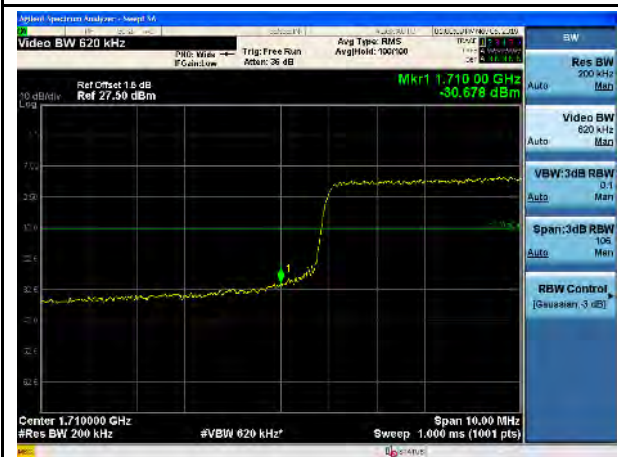

LTE Band 66, QPSK, 5MHz-Low CH, 100% RB

LTE Band 66, QPSK, 5MHz-High CH, 100% RB

LTE Band 66, QPSK, 10MHz-Low CH, 1RB

LTE Band 66, QPSK, 10MHz-High CH, 1RB

LTE Band 66, QPSK, 10MHz-Low CH, 100% RB

LTE Band 66, QPSK, 10MHz-High CH, 100% RB

LTE Band 66, QPSK, 15MHz-Low CH, 1RB

LTE Band 66, QPSK, 15MHz-High CH, 1RB

LTE Band 66, QPSK, 15MHz-Low CH, 100% RB

LTE Band 66, QPSK, 15MHz-High CH, 100% RB

LTE Band 66, QPSK, 20MHz-Low CH, 1RB

LTE Band 66, QPSK, 20MHz-High CH, 1RB

LTE Band 66, QPSK, 20MHz-Low CH, 100% RB

LTE Band 66, QPSK, 20MHz-High CH, 100% RB

LTE Band 66, 16QAM, 1.4MHz-Low CH, 1RB

LTE Band 66, 16QAM, 1.4MHz-High CH, 1RB

LTE Band 66, 16QAM, 1.4MHz-Low CH, 100% RB