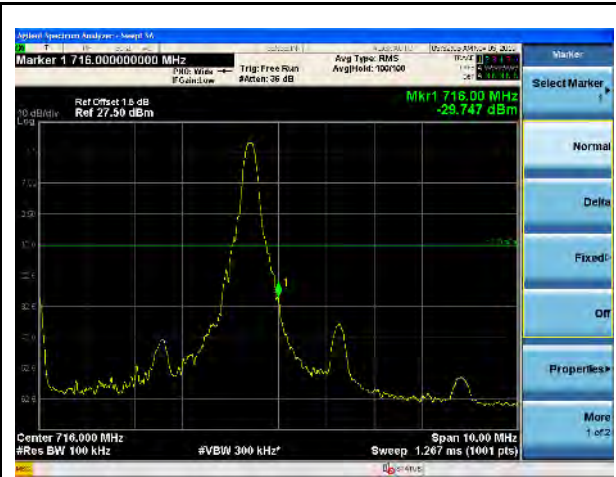

LTE Band 12, QPSK, 3MHz-Low CH, 1RB

LTE Band 12, QPSK, 3MHz-High CH, 1RB

LTE Band 12, QPSK, 3MHz-Low CH, 100% RB

LTE Band 12, QPSK, 3MHz-High CH, 100% RB

LTE Band 12, QPSK, 5MHz-Low CH, 1RB

LTE Band 12, QPSK, 5MHz-High CH, 1RB

LTE Band 12, QPSK, 5MHz-Low CH, 100% RB

LTE Band 12, QPSK, 5MHz-High CH, 100% RB

LTE Band 12, QPSK, 10MHz-Low CH, 1RB

LTE Band 12, QPSK, 10MHz-High CH, 1RB

LTE Band 12, QPSK, 10MHz-Low CH, 100% RB

LTE Band 12, QPSK, 10MHz-High CH, 100% RB

LTE Band 12, 16QAM, 1.4MHz-Low CH, 1RB

LTE Band 12, 16QAM, 1.4MHz-High CH, 1RB

LTE Band 12, 16QAM, 1.4MHz-Low CH, 100% RB

LTE Band 12, 16QAM, 1.4MHz-High CH, 100% RB

LTE Band 12, 16QAM, 3MHz-Low CH, 1RB

LTE Band 12, 16QAM, 3MHz-High CH, 1RB