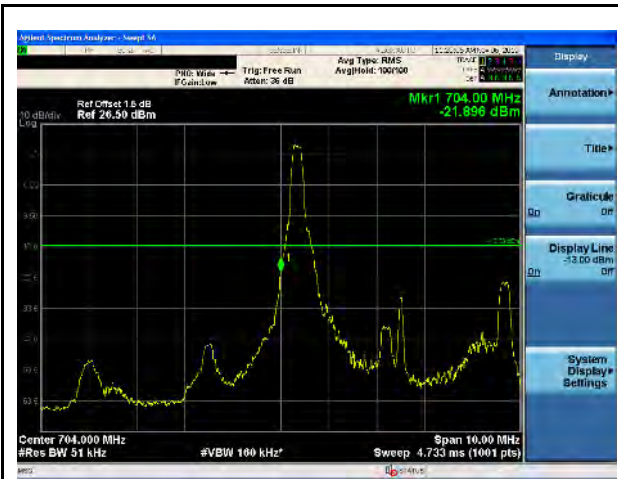

LTE Band 12, 16QAM, 10MHz-Low CH, 1RB

LTE Band 12, 16QAM, 10MHz-High CH, 1RB

LTE Band 12, 16QAM, 10MHz-Low CH, 100% RB

LTE Band 12, 16QAM, 10MHz-High CH, 100% RB

LTE Band 17, QPSK, 5MHz-Low CH, 1RB

LTE Band 17, QPSK, 5MHz-High CH, 1RB

LTE Band 17, QPSK, 5MHz-Low CH, 100% RB

LTE Band 17, QPSK, 5MHz-High CH, 100% RB

LTE Band 17, QPSK, 10MHz-Low CH, 1RB

LTE Band 17, QPSK, 10MHz-High CH, 1RB

LTE Band 17, QPSK, 10MHz-Low CH, 100% RB

LTE Band 17, QPSK, 10MHz-High CH, 100% RB