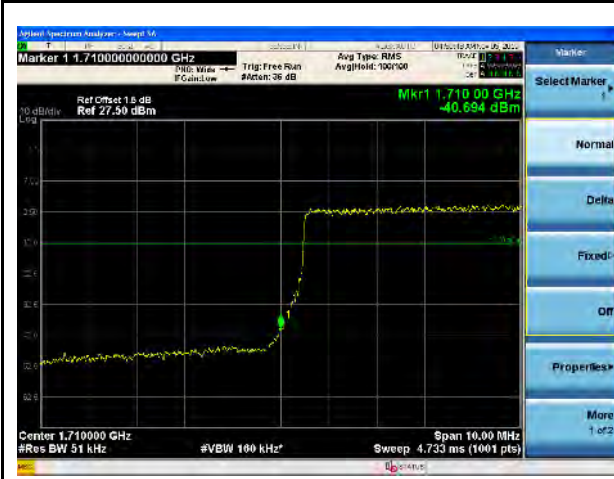

LTE Band 4, 16QAM, 1.4MHz-Low CH, 1RB

LTE Band 4, 16QAM, 1.4MHz-High CH, 1RB

LTE Band 4, 16QAM, 1.4MHz-Low CH, 100% RB

LTE Band 4, 16QAM, 1.4MHz-High CH, 100% RB

LTE Band 4, 16QAM, 3MHz-Low CH, 1RB

LTE Band 4, 16QAM, 3MHz-High CH, 1RB

LTE Band 4, 16QAM, 3MHz-Low CH, 100% RB

LTE Band 4, 16QAM, 3MHz-High CH, 100% RB

LTE Band 4, 16QAM, 5MHz-Low CH, 1RB

LTE Band 4, 16QAM, 5MHz-High CH, 1RB

LTE Band 4, 16QAM, 5MHz-Low CH, 100% RB

LTE Band 4, 16QAM, 5MHz-High CH, 100% RB

LTE Band 4, 16QAM, 10MHz-Low CH, 1RB

LTE Band 4, 16QAM, 10MHz-High CH, 1RB

LTE Band 4, 16QAM, 10MHz-Low CH, 100% RB

LTE Band 4, 16QAM, 10MHz-High CH, 100% RB

LTE Band 4, 16QAM, 15MHz-Low CH, 1RB

LTE Band 4, 16QAM, 15MHz-High CH, 1RB

LTE Band 4, 16QAM, 15MHz-Low CH, 100% RB

LTE Band 4, 16QAM, 15MHz-High CH, 100% RB

LTE Band 4, 16QAM, 20MHz-Low CH, 1RB

LTE Band 4, 16QAM, 20MHz-High CH, 1RB

LTE Band 4, 16QAM, 20MHz-Low CH, 100% RB

LTE Band 4, 16QAM, 20MHz-High CH, 100% RB