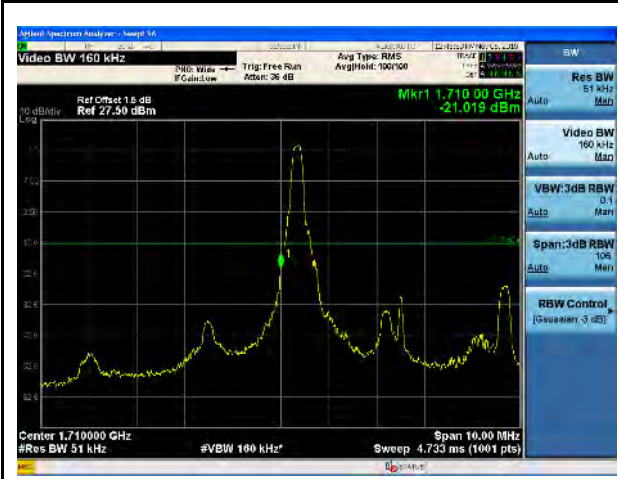

LTE Band 17, 16QAM, 10MHz-Low CH, 100% RB

LTE Band 17, 16QAM, 10MHz-High CH, 100% RB

LTE Band 66, QPSK, 1.4MHz-Low CH, 1RB

LTE Band 66, QPSK, 1.4MHz-High CH, 1RB

LTE Band 66, QPSK, 1.4MHz-Low CH, 100% RB

LTE Band 66, QPSK, 1.4MHz-High CH, 100% RB

LTE Band 66, QPSK, 3MHz-Low CH, 1RB

LTE Band 66, QPSK, 3MHz-High CH, 1RB

LTE Band 66, QPSK, 3MHz-Low CH, 100% RB

LTE Band 66, QPSK, 3MHz-High CH, 100% RB

LTE Band 66, QPSK, 5MHz-Low CH, 1RB

LTE Band 66, QPSK, 5MHz-High CH, 1RB

LTE Band 66, QPSK, 5MHz-Low CH, 100% RB

LTE Band 66, QPSK, 5MHz-High CH, 100% RB

LTE Band 66, QPSK, 10MHz-Low CH, 1RB

LTE Band 66, QPSK, 10MHz-High CH, 1RB

LTE Band 66, QPSK, 10MHz-Low CH, 100% RB

LTE Band 66, QPSK, 10MHz-High CH, 100% RB