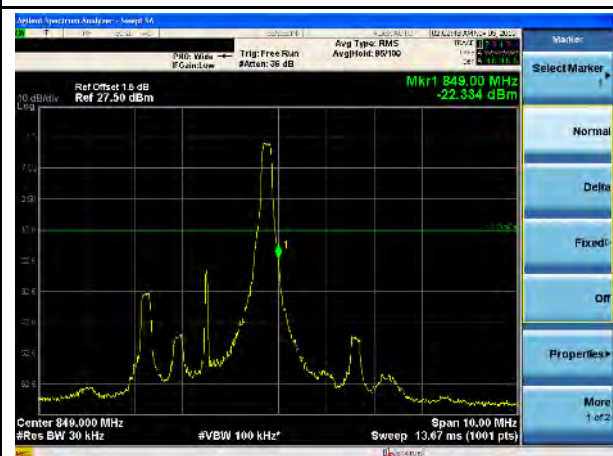

LTE Band 5, QPSK, 3MHz-Low CH, 100% RB

LTE Band 5, QPSK, 3MHz-High CH, 100% RB

LTE Band 5, QPSK, 5MHz-Low CH, 1RB

LTE Band 5, QPSK, 5MHz-High CH, 1RB

LTE Band 5, QPSK, 5MHz-Low CH, 100% RB

LTE Band 5, QPSK, 5MHz-High CH, 100% RB

LTE Band 5, QPSK, 10MHz-Low CH, 1RB

LTE Band 5, QPSK, 10MHz-High CH, 1RB

LTE Band 5, QPSK, 10MHz-Low CH, 100% RB

LTE Band 5, QPSK, 10MHz-High CH, 100% RB

LTE Band 5, 16QAM, 1.4MHz-Low CH, 1RB

LTE Band 5, 16QAM, 1.4MHz-High CH, 1RB

LTE Band 5, 16QAM, 1.4MHz-Low CH, 100% RB

LTE Band 5, 16QAM, 1.4MHz-High CH, 100% RB

LTE Band 5, 16QAM, 3MHz-Low CH, 1RB

LTE Band 5, 16QAM, 3MHz-High CH, 1RB

LTE Band 5, 16QAM, 3MHz-Low CH, 100% RB

LTE Band 5, 16QAM, 3MHz-High CH, 100% RB