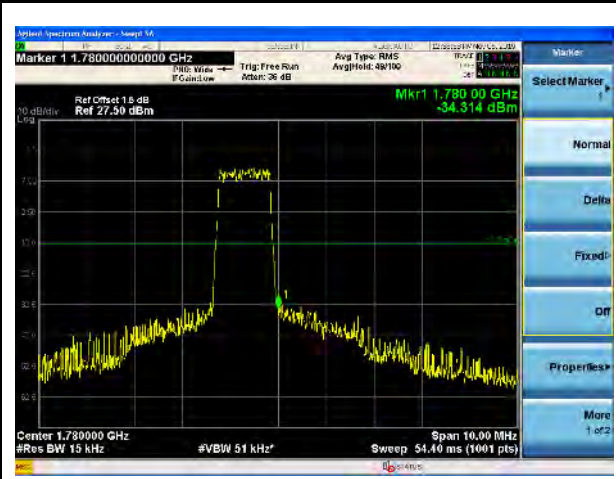

LTE Band 17, 16QAM, 10MHz-Low CH, 100% RB

LTE Band 17, 16QAM, 10MHz-High CH, 100% RB

LTE Band 66, QPSK, 1.4MHz-Low CH, 1RB

LTE Band 66, QPSK, 1.4MHz-High CH, 1RB

LTE Band 66, QPSK, 1.4MHz-Low CH, 100% RB

LTE Band 66, QPSK, 1.4MHz-High CH, 100% RB

LTE Band 66, QPSK, 3MHz-Low CH, 1RB

LTE Band 66, QPSK, 3MHz-High CH, 1RB

LTE Band 66, QPSK, 3MHz-Low CH, 100% RB

LTE Band 66, QPSK, 3MHz-High CH, 100% RB

LTE Band 66, QPSK, 5MHz-Low CH, 1RB

LTE Band 66, QPSK, 5MHz-High CH, 1RB