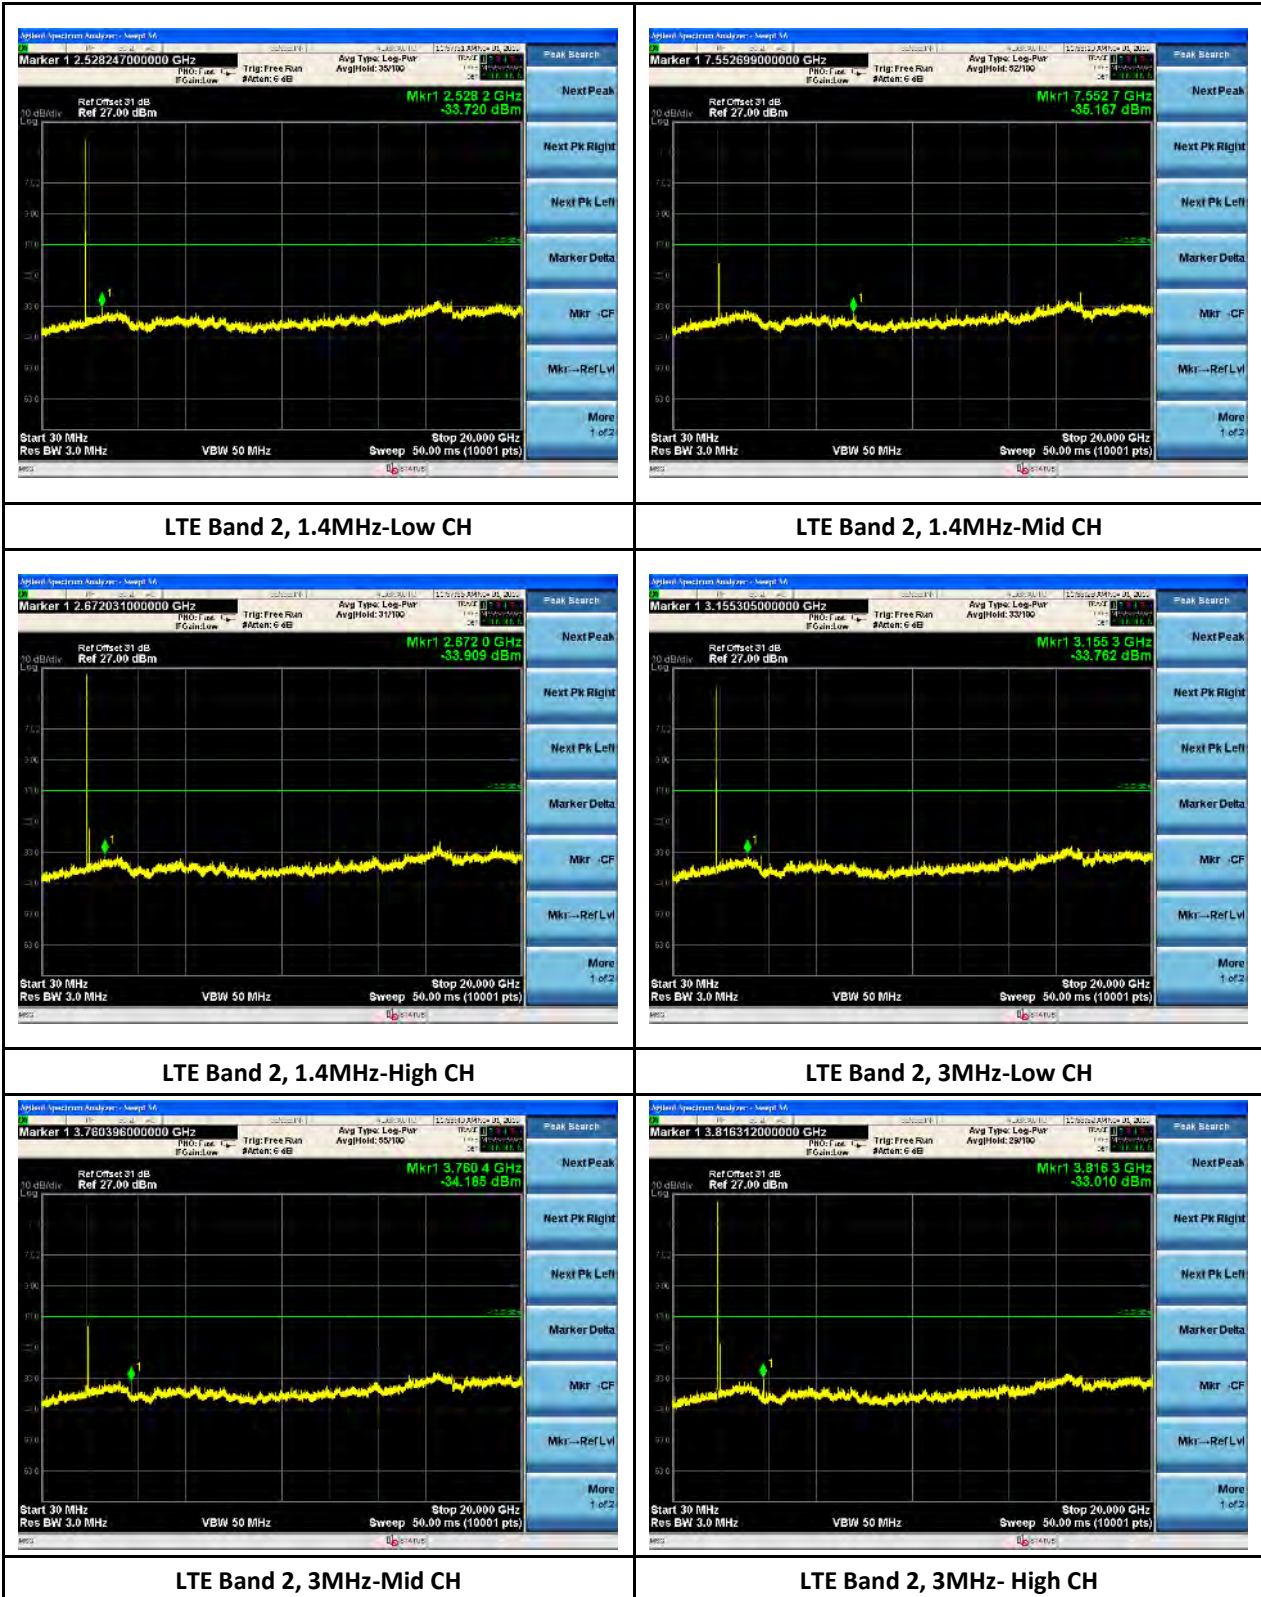

LTE Band 66, 16QAM, 10MHz-High CH, 100% RB

LTE Band 66, 16QAM, 15MHz-Low CH, 1RB

LTE Band 66, 16QAM, 15MHz-High CH, 1RB

LTE Band 66, 16QAM, 15MHz-Low CH, 100% RB

LTE Band 66, 16QAM, 15MHz-High CH, 100% RB

LTE Band 66, 16QAM, 20MHz-Low CH, 1RB

LTE Band 66, 16QAM, 20MHz-High CH, 1RB

LTE Band 66, 16QAM, 20MHz-Low CH, 100% RB

LTE Band 66, 16QAM, 20MHz-High CH, 100% RB

Appendix C - LTE CSE Test Plots

LTE Band 2, 5MHz-Low CH

LTE Band 2, 5MHz-Mid CH

LTE Band 2, 5MHz-High CH

LTE Band 2, 10MHz-Low CH

LTE Band 2, 10MHz-Mid CH

LTE Band 2, 10MHz- High CH

LTE Band 2, 15MHz-Low CH

LTE Band 2, 15MHz-Mid CH

LTE Band 2, 15MHz-High CH

LTE Band 2, 20MHz-Low CH

LTE Band 2, 20MHz-Mid CH

LTE Band 2, 20MHz- High CH

LTE Band 4, 1.4MHz-Low CH

LTE Band 4, 1.4MHz-Mid CH

LTE Band 4, 1.4MHz-High CH

LTE Band 4, 3MHz-Low CH

LTE Band 4, 3MHz-Mid CH