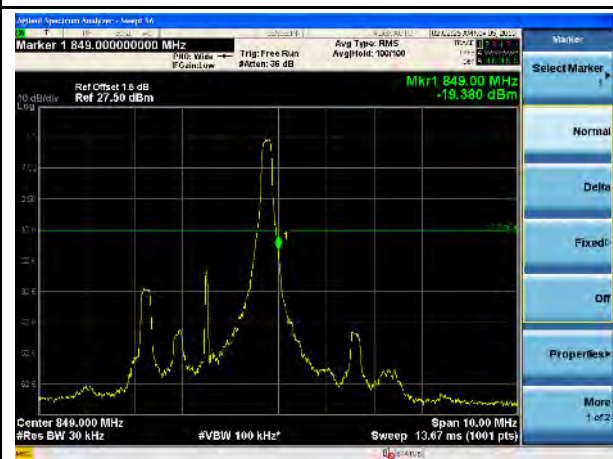

LTE Band 5, QPSK, 1.4MHz-Low CH, 1RB

LTE Band 5, QPSK, 1.4MHz-High CH, 1RB

LTE Band 5, QPSK, 1.4MHz-Low CH, 100% RB

LTE Band 5, QPSK, 1.4MHz-High CH, 100% RB

LTE Band 5, QPSK, 3MHz-Low CH, 1RB

LTE Band 5, QPSK, 3MHz-High CH, 1RB

LTE Band 5, QPSK, 3MHz-Low CH, 100% RB

LTE Band 5, QPSK, 3MHz-High CH, 100% RB

LTE Band 5, QPSK, 5MHz-Low CH, 1RB

LTE Band 5, QPSK, 5MHz-High CH, 1RB

LTE Band 5, QPSK, 5MHz-Low CH, 100% RB

LTE Band 5, QPSK, 5MHz-High CH, 100% RB