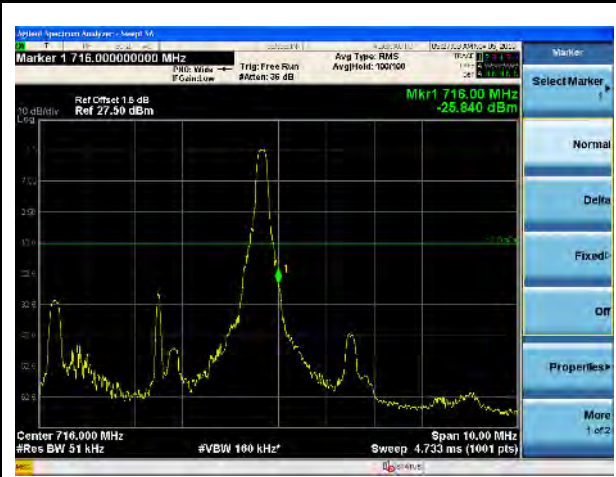

LTE Band 12, 16QAM, 5MHz-High CH, 1RB