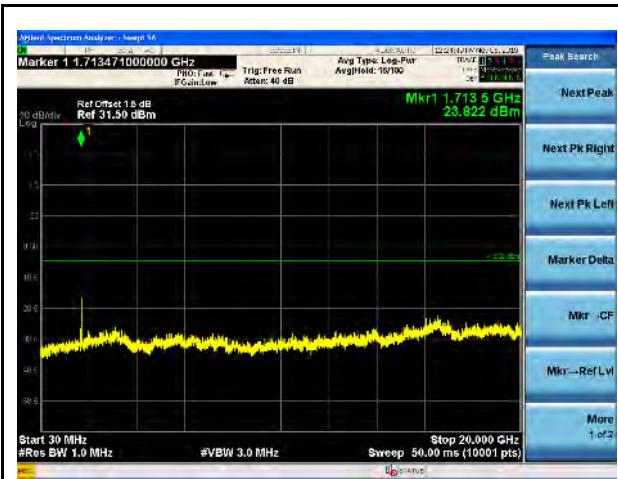

LTE Band 12, 5MHz-Mid CH

LTE Band 12, 5MHz-High CH

LTE Band 12, 10MHz-Low CH

LTE Band 12, 10MHz-Mid CH

LTE Band 12, 10MHz-High CH

LTE Band 17, 5MHz-Low CH

LTE Band 17, 5MHz-Mid CH

LTE Band 17, 5MHz-High CH

LTE Band 17, 10MHz-Low CH

LTE Band 17, 10MHz-Mid CH

LTE Band 17, 10MHz- High CH

LTE Band 66, 1.4MHz-Low CH

LTE Band 66, 1.4MHz-Mid CH

LTE Band 66, 1.4MHz-High CH

LTE Band 66, 3MHz-Low CH

LTE Band 66, 3MHz-Mid CH

LTE Band 66, 3MHz-High CH

LTE Band 66, 5MHz-Low CH

LTE Band 66, 5MHz-Mid CH

LTE Band 66, 5MHz-High CH

LTE Band 66, 10MHz-Low CH

LTE Band 66, 10MHz-Mid CH

LTE Band 66, 10MHz-High CH

LTE Band 66, 15MHz-Low CH