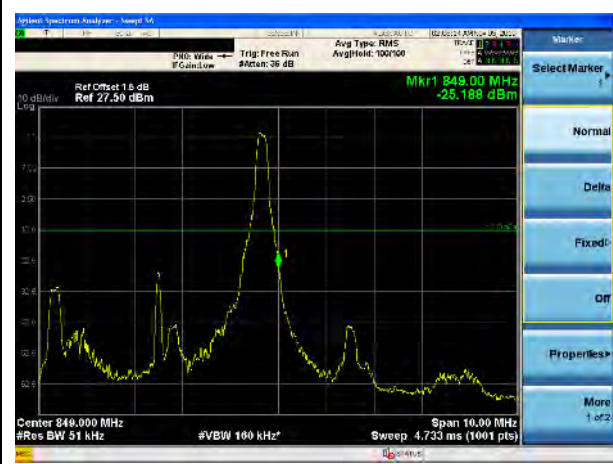

LTE Band 4, 16QAM, 15MHz-Low CH, 100% RB

LTE Band 4, 16QAM, 15MHz-High CH, 100% RB

LTE Band 4, 16QAM, 20MHz-Low CH, 1RB

LTE Band 4, 16QAM, 20MHz-High CH, 1RB

LTE Band 4, 16QAM, 20MHz-Low CH, 100% RB

LTE Band 4, 16QAM, 20MHz-High CH, 100% RB

LTE Band 5, QPSK, 1.4MHz-Low CH, 1RB

LTE Band 5, QPSK, 1.4MHz-High CH, 1RB

LTE Band 5, QPSK, 1.4MHz-Low CH, 100% RB

LTE Band 5, QPSK, 1.4MHz-High CH, 100% RB

LTE Band 5, QPSK, 3MHz-Low CH, 1RB

LTE Band 5, QPSK, 3MHz-High CH, 1RB

LTE Band 5, QPSK, 3MHz-Low CH, 100% RB

LTE Band 5, QPSK, 3MHz-High CH, 100% RB

LTE Band 5, QPSK, 5MHz-Low CH, 1RB

LTE Band 5, QPSK, 5MHz-High CH, 1RB

LTE Band 5, QPSK, 5MHz-Low CH, 100% RB

LTE Band 5, QPSK, 5MHz-High CH, 100% RB

LTE Band 5, QPSK, 10MHz-Low CH, 1RB

LTE Band 5, QPSK, 10MHz-High CH, 1RB

LTE Band 5, QPSK, 10MHz-Low CH, 100% RB

LTE Band 5, QPSK, 10MHz-High CH, 100% RB

LTE Band 5, 16QAM, 1.4MHz-Low CH, 1RB

LTE Band 5, 16QAM, 1.4MHz-High CH, 1RB