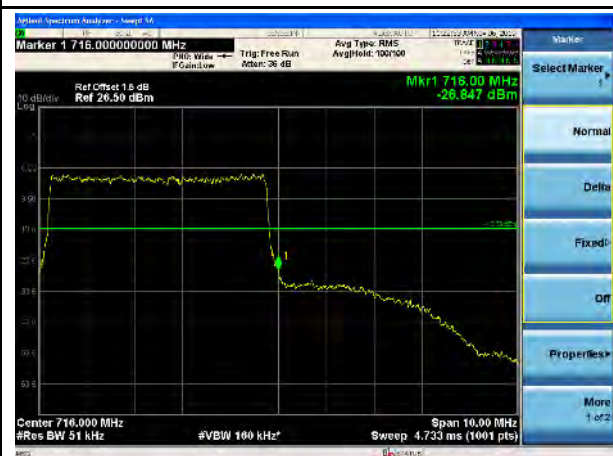

LTE Band 17, QPSK, 5MHz-Low CH, 100% RB

LTE Band 17, QPSK, 5MHz-High CH, 100% RB

LTE Band 17, QPSK, 10MHz-Low CH, 1RB

LTE Band 17, QPSK, 10MHz-High CH, 1RB

LTE Band 17, QPSK, 10MHz-Low CH, 100% RB

LTE Band 17, QPSK, 10MHz-High CH, 100% RB

LTE Band 17, 16QAM, 5MHz-Low CH, 1RB

LTE Band 17, 16QAM, 5MHz-High CH, 1RB

LTE Band 17, 16QAM, 5MHz-Low CH, 100% RB

LTE Band 17, 16QAM, 5MHz-High CH, 100% RB

LTE Band 17, 16QAM, 10MHz-Low CH, 1RB

LTE Band 17, 16QAM, 10MHz-High CH, 1RB