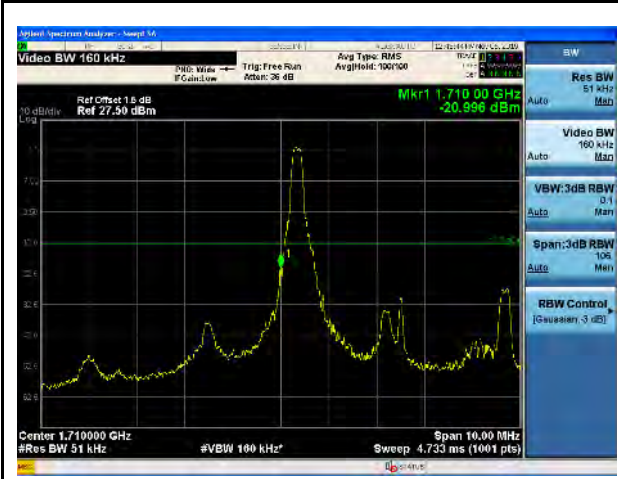

LTE Band 66, QPSK, 20MHz-Low CH, 100% RB

LTE Band 66, QPSK, 20MHz-High CH, 100% RB

LTE Band 66, 16QAM, 1.4MHz-Low CH, 1RB

LTE Band 66, 16QAM, 1.4MHz-High CH, 1RB

LTE Band 66, 16QAM, 1.4MHz-Low CH, 100% RB

LTE Band 66, 16QAM, 1.4MHz-High CH, 100% RB

LTE Band 66, 16QAM, 3MHz-Low CH, 1RB

LTE Band 66, 16QAM, 3MHz-High CH, 1RB

LTE Band 66, 16QAM, 3MHz-Low CH, 100% RB

LTE Band 66, 16QAM, 3MHz-High CH, 100% RB

LTE Band 66, 16QAM, 5MHz-Low CH, 1RB

LTE Band 66, 16QAM, 5MHz-High CH, 1RB

LTE Band 66, 16QAM, 5MHz-Low CH, 100% RB

LTE Band 66, 16QAM, 5MHz-High CH, 100% RB

LTE Band 66, 16QAM, 10MHz-Low CH, 1RB

LTE Band 66, 16QAM, 10MHz-High CH, 1RB

LTE Band 66, 16QAM, 10MHz-Low CH, 100% RB