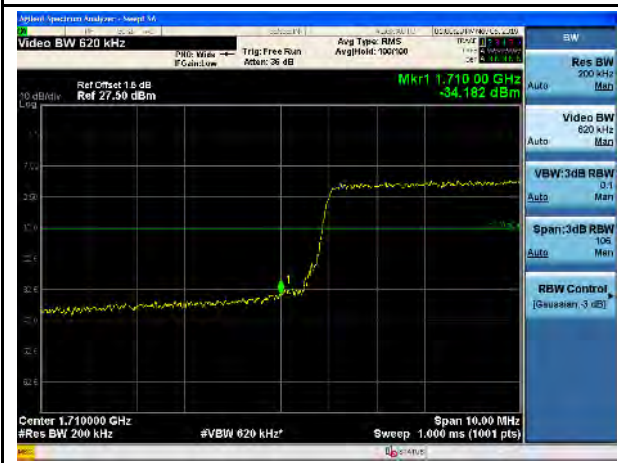

LTE Band 66, 16QAM, 20MHz-Low CH, 100% RB