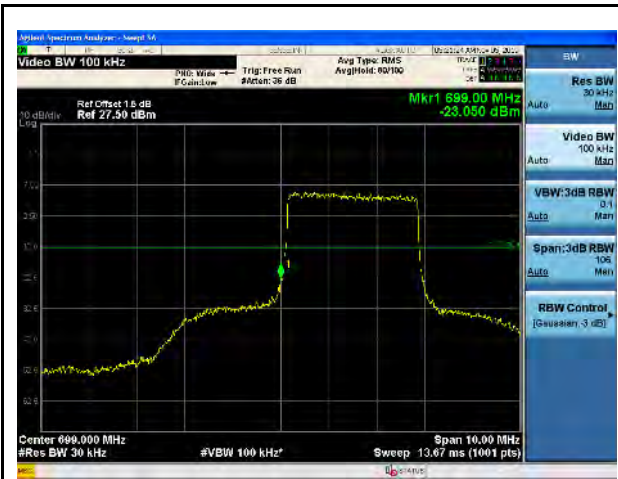

LTE Band 5, 16QAM, 5MHz-Low CH, 1RB

LTE Band 5, 16QAM, 5MHz-High CH, 1RB

LTE Band 5, 16QAM, 5MHz-Low CH, 100% RB

LTE Band 5, 16QAM, 5MHz-High CH, 100% RB

LTE Band 5, 16QAM, 10MHz-Low CH, 1RB

LTE Band 5, 16QAM, 10MHz-High CH, 1RB

LTE Band 5, 16QAM, 10MHz-Low CH, 100% RB

LTE Band 5, 16QAM, 10MHz-High CH, 100% RB

LTE Band 12, QPSK, 1.4MHz-Low CH, 1RB

LTE Band 12, QPSK, 1.4MHz-High CH, 1RB

LTE Band 12, QPSK, 1.4MHz-Low CH, 100% RB

LTE Band 12, QPSK, 1.4MHz-High CH, 100% RB

LTE Band 12, QPSK, 3MHz-Low CH, 1RB

LTE Band 12, QPSK, 3MHz-High CH, 1RB

LTE Band 12, QPSK, 3MHz-Low CH, 100% RB

LTE Band 12, QPSK, 3MHz-High CH, 100% RB

LTE Band 12, QPSK, 5MHz-Low CH, 1RB

LTE Band 12, QPSK, 5MHz-High CH, 1RB