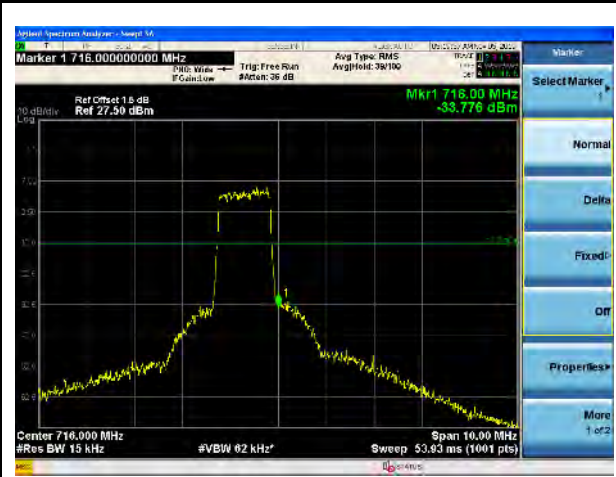

LTE Band 12, QPSK, 3MHz-Low CH, 1RB

LTE Band 12, QPSK, 3MHz-High CH, 1RB

LTE Band 12, QPSK, 3MHz-Low CH, 100% RB

LTE Band 12, QPSK, 3MHz-High CH, 100% RB

LTE Band 12, QPSK, 5MHz-Low CH, 1RB

LTE Band 12, QPSK, 5MHz-High CH, 1RB

LTE Band 12, QPSK, 5MHz-Low CH, 100% RB

LTE Band 12, QPSK, 5MHz-High CH, 100% RB

LTE Band 12, QPSK, 10MHz-Low CH, 1RB

LTE Band 12, QPSK, 10MHz-High CH, 1RB

LTE Band 12, QPSK, 10MHz-Low CH, 100% RB

LTE Band 12, QPSK, 10MHz-High CH, 100% RB

LTE Band 12, 16QAM, 1.4MHz-Low CH, 1RB

LTE Band 12, 16QAM, 1.4MHz-High CH, 1RB

LTE Band 12, 16QAM, 1.4MHz-Low CH, 100% RB

LTE Band 12, 16QAM, 1.4MHz-High CH, 100% RB

LTE Band 12, 16QAM, 3MHz-Low CH, 1RB

LTE Band 12, 16QAM, 3MHz-High CH, 1RB