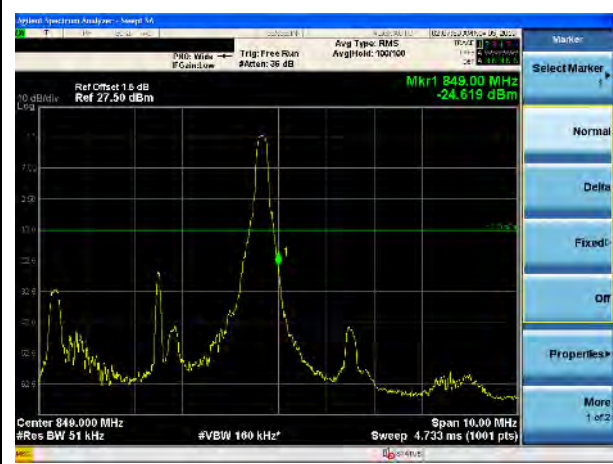

LTE Band 5, QPSK, 10MHz-Low CH, 1RB

LTE Band 5, QPSK, 10MHz-High CH, 1RB

LTE Band 5, QPSK, 10MHz-Low CH, 100% RB

LTE Band 5, QPSK, 10MHz-High CH, 100% RB

LTE Band 5, 16QAM, 1.4MHz-Low CH, 1RB

LTE Band 5, 16QAM, 1.4MHz-High CH, 1RB

LTE Band 5, 16QAM, 1.4MHz-Low CH, 100% RB

LTE Band 5, 16QAM, 1.4MHz-High CH, 100% RB

LTE Band 5, 16QAM, 3MHz-Low CH, 1RB

LTE Band 5, 16QAM, 3MHz-High CH, 1RB

LTE Band 5, 16QAM, 3MHz-Low CH, 100% RB

LTE Band 5, 16QAM, 3MHz-High CH, 100% RB

LTE Band 5, 16QAM, 5MHz-Low CH, 1RB

LTE Band 5, 16QAM, 5MHz-High CH, 1RB

LTE Band 5, 16QAM, 5MHz-Low CH, 100% RB

LTE Band 5, 16QAM, 5MHz-High CH, 100% RB

LTE Band 5, 16QAM, 10MHz-Low CH, 1RB

LTE Band 5, 16QAM, 10MHz-High CH, 1RB