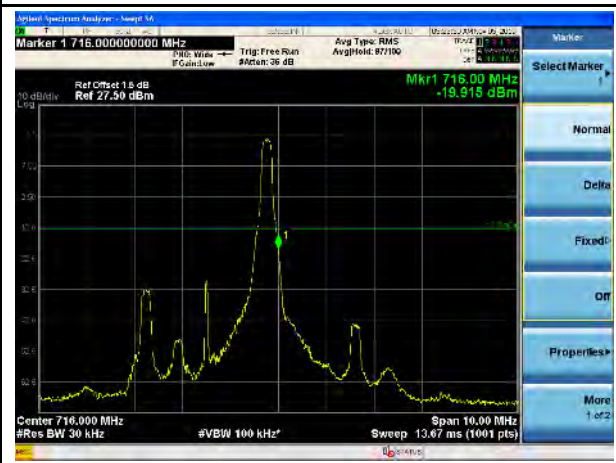

LTE Band 5, 16QAM, 5MHz-Low CH, 1RB

LTE Band 5, 16QAM, 5MHz-High CH, 1RB

LTE Band 5, 16QAM, 5MHz-Low CH, 100% RB

LTE Band 5, 16QAM, 5MHz-High CH, 100% RB

LTE Band 5, 16QAM, 10MHz-Low CH, 1RB

LTE Band 5, 16QAM, 10MHz-High CH, 1RB

LTE Band 5, 16QAM, 10MHz-Low CH, 100% RB

LTE Band 5, 16QAM, 10MHz-High CH, 100% RB

LTE Band 12, QPSK, 1.4MHz-Low CH, 1RB

LTE Band 12, QPSK, 1.4MHz-High CH, 1RB

LTE Band 12, QPSK, 1.4MHz-Low CH, 100% RB

LTE Band 12, QPSK, 1.4MHz-High CH, 100% RB

LTE Band 12, QPSK, 3MHz-Low CH, 1RB

LTE Band 12, QPSK, 3MHz-High CH, 1RB

LTE Band 12, QPSK, 3MHz-Low CH, 100% RB

LTE Band 12, QPSK, 3MHz-High CH, 100% RB

LTE Band 12, QPSK, 5MHz-Low CH, 1RB

LTE Band 12, QPSK, 5MHz-High CH, 1RB