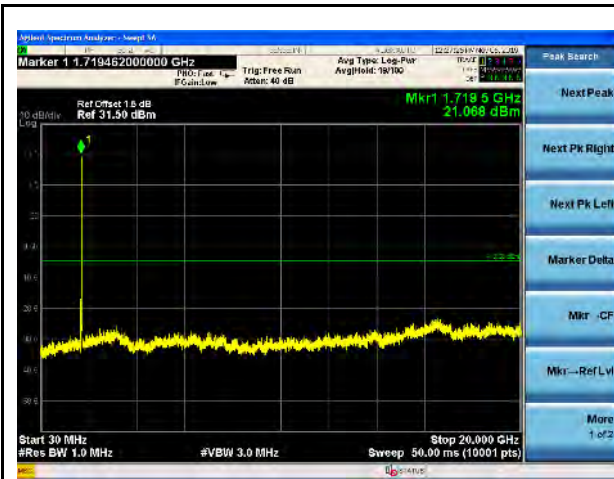

LTE Band 17, 10MHz-Low CH

LTE Band 17, 10MHz-Mid CH

LTE Band 17, 10MHz- High CH

LTE Band 66, 1.4MHz-Low CH

LTE Band 66, 1.4MHz-Mid CH

LTE Band 66, 1.4MHz-High CH

LTE Band 66, 3MHz-Low CH

LTE Band 66, 3MHz-Mid CH

LTE Band 66, 3MHz-High CH

LTE Band 66, 5MHz-Low CH

LTE Band 66, 5MHz-Mid CH

LTE Band 66, 5MHz-High CH

LTE Band 66, 10MHz-Low CH

LTE Band 66, 10MHz-Mid CH

LTE Band 66, 10MHz-High CH

LTE Band 66, 15MHz-Low CH

LTE Band 66, 15MHz-Mid CH

LTE Band 66, 15MHz-High CH

LTE Band 66, 20MHz-Low CH

LTE Band 66, 20MHz-Mid CH

LTE Band 66, 20MHz-High CH