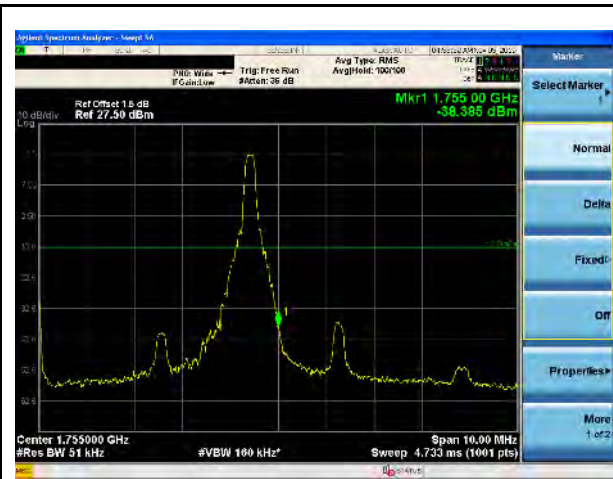

LTE Band 4, 16QAM, 1.4MHz-Low CH, 1RB

LTE Band 4, 16QAM, 1.4MHz-High CH, 1RB

LTE Band 4, 16QAM, 1.4MHz-Low CH, 100% RB

LTE Band 4, 16QAM, 1.4MHz-High CH, 100% RB

LTE Band 4, 16QAM, 3MHz-Low CH, 1RB

LTE Band 4, 16QAM, 3MHz-High CH, 1RB

LTE Band 4, 16QAM, 3MHz-Low CH, 100% RB

LTE Band 4, 16QAM, 3MHz-High CH, 100% RB

LTE Band 4, 16QAM, 5MHz-Low CH, 1RB

LTE Band 4, 16QAM, 5MHz-High CH, 1RB

LTE Band 4, 16QAM, 5MHz-Low CH, 100% RB

LTE Band 4, 16QAM, 5MHz-High CH, 100% RB

LTE Band 4, 16QAM, 10MHz-Low CH, 1RB

LTE Band 4, 16QAM, 10MHz-High CH, 1RB

LTE Band 4, 16QAM, 10MHz-Low CH, 100% RB

LTE Band 4, 16QAM, 10MHz-High CH, 100% RB

LTE Band 4, 16QAM, 15MHz-Low CH, 1RB

LTE Band 4, 16QAM, 15MHz-High CH, 1RB

LTE Band 4, 16QAM, 15MHz-Low CH, 100% RB

LTE Band 4, 16QAM, 15MHz-High CH, 100% RB

LTE Band 4, 16QAM, 20MHz-Low CH, 1RB

LTE Band 4, 16QAM, 20MHz-High CH, 1RB

LTE Band 4, 16QAM, 20MHz-Low CH, 100% RB

LTE Band 4, 16QAM, 20MHz-High CH, 100% RB