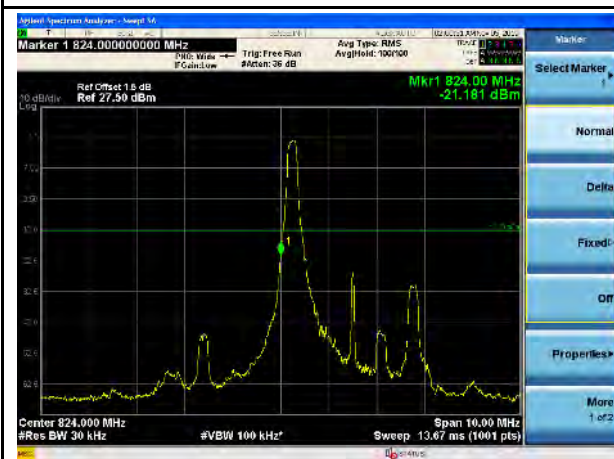

LTE Band 4, 16QAM, 15MHz-Low CH, 100% RB

LTE Band 4, 16QAM, 15MHz-High CH, 100% RB

LTE Band 4, 16QAM, 20MHz-Low CH, 1RB

LTE Band 4, 16QAM, 20MHz-High CH, 1RB

LTE Band 4, 16QAM, 20MHz-Low CH, 100% RB

LTE Band 4, 16QAM, 20MHz-High CH, 100% RB

LTE Band 5, QPSK, 1.4MHz-Low CH, 1RB

LTE Band 5, QPSK, 1.4MHz-High CH, 1RB

LTE Band 5, QPSK, 1.4MHz-Low CH, 100% RB

LTE Band 5, QPSK, 1.4MHz-High CH, 100% RB

LTE Band 5, QPSK, 3MHz-Low CH, 1RB

LTE Band 5, QPSK, 3MHz-High CH, 1RB

LTE Band 5, QPSK, 3MHz-Low CH, 100% RB

LTE Band 5, QPSK, 3MHz-High CH, 100% RB

LTE Band 5, QPSK, 5MHz-Low CH, 1RB

LTE Band 5, QPSK, 5MHz-High CH, 1RB

LTE Band 5, QPSK, 5MHz-Low CH, 100% RB

LTE Band 5, QPSK, 5MHz-High CH, 100% RB

LTE Band 5, QPSK, 10MHz-Low CH, 1RB

LTE Band 5, QPSK, 10MHz-High CH, 1RB

LTE Band 5, QPSK, 10MHz-Low CH, 100% RB

LTE Band 5, QPSK, 10MHz-High CH, 100% RB

LTE Band 5, 16QAM, 1.4MHz-Low CH, 1RB

LTE Band 5, 16QAM, 1.4MHz-High CH, 1RB