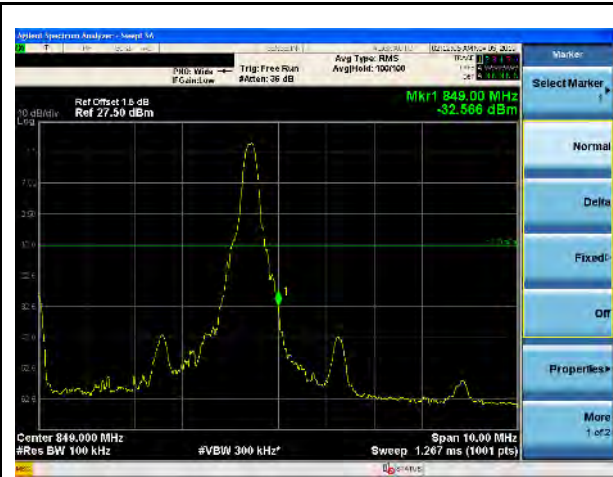

LTE Band 5, 16QAM, 1.4MHz-Low CH, 100% RB

LTE Band 5, 16QAM, 1.4MHz-High CH, 100% RB

LTE Band 5, 16QAM, 3MHz-Low CH, 1RB

LTE Band 5, 16QAM, 3MHz-High CH, 1RB

LTE Band 5, 16QAM, 3MHz-Low CH, 100% RB

LTE Band 5, 16QAM, 3MHz-High CH, 100% RB

LTE Band 5, 16QAM, 5MHz-Low CH, 1RB

LTE Band 5, 16QAM, 5MHz-High CH, 1RB

LTE Band 5, 16QAM, 5MHz-Low CH, 100% RB

LTE Band 5, 16QAM, 5MHz-High CH, 100% RB

LTE Band 5, 16QAM, 10MHz-Low CH, 1RB

LTE Band 5, 16QAM, 10MHz-High CH, 1RB

LTE Band 5, 16QAM, 10MHz-Low CH, 100% RB

LTE Band 5, 16QAM, 10MHz-High CH, 100% RB

LTE Band 12, QPSK, 1.4MHz-Low CH, 1RB

LTE Band 12, QPSK, 1.4MHz-High CH, 1RB

LTE Band 12, QPSK, 1.4MHz-Low CH, 100% RB

LTE Band 12, QPSK, 1.4MHz-High CH, 100% RB