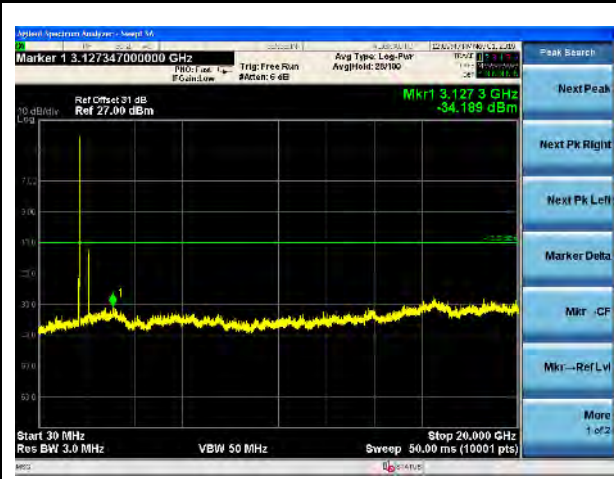

LTE Band 2, 20MHz-Low CH

LTE Band 2, 20MHz-Mid CH

LTE Band 2, 20MHz- High CH

LTE Band 4, 1.4MHz-Low CH

LTE Band 4, 1.4MHz-Mid CH

LTE Band 4, 1.4MHz-High CH

LTE Band 4, 3MHz-Low CH

LTE Band 4, 3MHz-Mid CH

LTE Band 4, 3MHz- High CH

LTE Band 4, 5MHz-Low CH

LTE Band 4, 5MHz-Mid CH

LTE Band 4, 5MHz-High CH

LTE Band 4, 10MHz-Low CH

LTE Band 4, 10MHz-Mid CH

LTE Band 4, 10MHz- High CH

LTE Band 4, 15MHz-Low CH

LTE Band 4, 15MHz-Mid CH

LTE Band 4, 15MHz-High CH

LTE Band 4, 20MHz-Low CH

LTE Band 4, 20MHz-Mid CH

LTE Band 4, 20MHz-High CH

LTE Band 5, 1.4MHz-Low CH

LTE Band 5, 1.4MHz-Mid CH

LTE Band 5, 1.4MHz-High CH