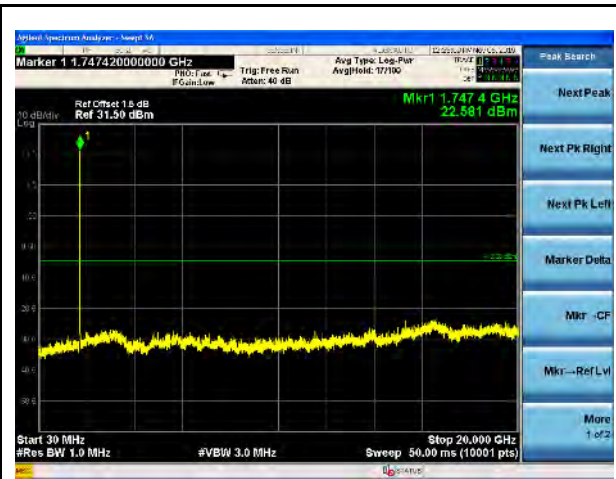

LTE Band 12, 5MHz-Mid CH

LTE Band 12, 5MHz-High CH

LTE Band 12, 10MHz-Low CH

LTE Band 12, 10MHz-Mid CH

LTE Band 12, 10MHz-High CH

LTE Band 17, 5MHz-Low CH

LTE Band 17, 5MHz-Mid CH

LTE Band 17, 5MHz-High CH

LTE Band 17, 10MHz-Low CH

LTE Band 17, 10MHz-Mid CH

LTE Band 17, 10MHz- High CH

LTE Band 66, 1.4MHz-Low CH

LTE Band 66, 1.4MHz-Mid CH

LTE Band 66, 1.4MHz-High CH

LTE Band 66, 3MHz-Low CH

LTE Band 66, 3MHz-Mid CH

LTE Band 66, 3MHz-High CH

LTE Band 66, 5MHz-Low CH

LTE Band 66, 5MHz-Mid CH

LTE Band 66, 5MHz-High CH

LTE Band 66, 10MHz-Low CH

LTE Band 66, 10MHz-Mid CH

LTE Band 66, 10MHz-High CH

LTE Band 66, 15MHz-Low CH