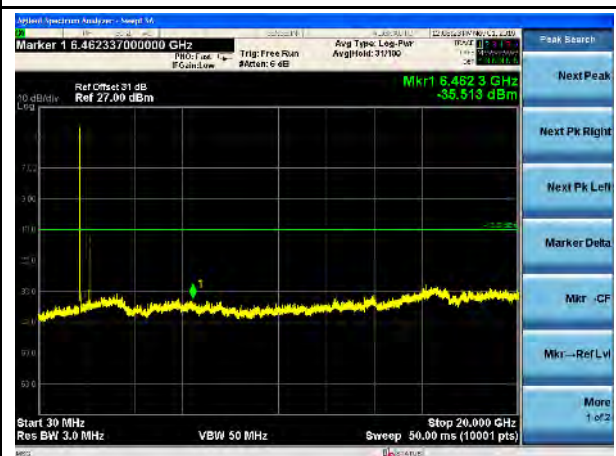

LTE Band 2, 20MHz-Low CH

LTE Band 2, 20MHz-Mid CH

LTE Band 2, 20MHz- High CH

LTE Band 4, 1.4MHz-Low CH

LTE Band 4, 1.4MHz-Mid CH

LTE Band 4, 1.4MHz-High CH

LTE Band 4, 3MHz-Low CH

LTE Band 4, 3MHz-Mid CH

LTE Band 4, 3MHz- High CH

LTE Band 4, 5MHz-Low CH

LTE Band 4, 5MHz-Mid CH

LTE Band 4, 5MHz-High CH

LTE Band 4, 10MHz-Low CH

LTE Band 4, 10MHz-Mid CH

LTE Band 4, 10MHz- High CH

LTE Band 4, 15MHz-Low CH

LTE Band 4, 15MHz-Mid CH

LTE Band 4, 15MHz-High CH

LTE Band 4, 20MHz-Low CH

LTE Band 4, 20MHz-Mid CH

LTE Band 4, 20MHz-High CH

LTE Band 5, 1.4MHz-Low CH

LTE Band 5, 1.4MHz-Mid CH

LTE Band 5, 1.4MHz-High CH