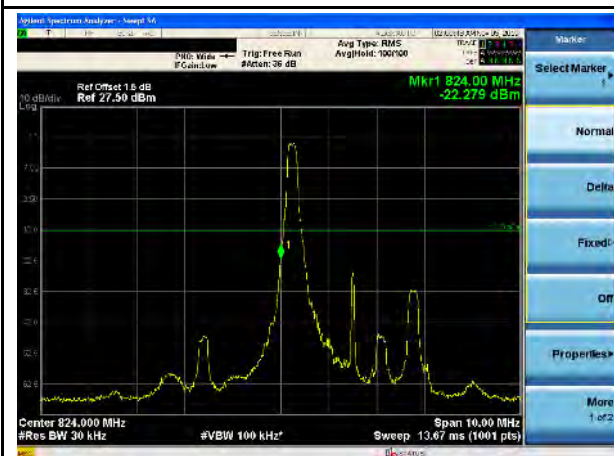

LTE Band 5, QPSK, 3MHz-Low CH, 100% RB

LTE Band 5, QPSK, 3MHz-High CH, 100% RB

LTE Band 5, QPSK, 5MHz-Low CH, 1RB

LTE Band 5, QPSK, 5MHz-High CH, 1RB

LTE Band 5, QPSK, 5MHz-Low CH, 100% RB

LTE Band 5, QPSK, 5MHz-High CH, 100% RB

LTE Band 5, QPSK, 10MHz-Low CH, 1RB

LTE Band 5, QPSK, 10MHz-High CH, 1RB

LTE Band 5, QPSK, 10MHz-Low CH, 100% RB

LTE Band 5, QPSK, 10MHz-High CH, 100% RB

LTE Band 5, 16QAM, 1.4MHz-Low CH, 1RB

LTE Band 5, 16QAM, 1.4MHz-High CH, 1RB

LTE Band 5, 16QAM, 1.4MHz-Low CH, 100% RB

LTE Band 5, 16QAM, 1.4MHz-High CH, 100% RB

LTE Band 5, 16QAM, 3MHz-Low CH, 1RB

LTE Band 5, 16QAM, 3MHz-High CH, 1RB

LTE Band 5, 16QAM, 3MHz-Low CH, 100% RB

LTE Band 5, 16QAM, 3MHz-High CH, 100% RB