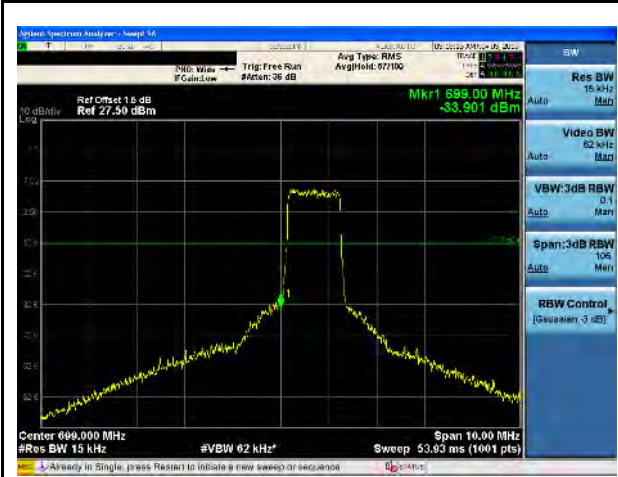

LTE Band 12, QPSK, 3MHz-Low CH, 1RB

LTE Band 12, QPSK, 3MHz-High CH, 1RB

LTE Band 12, QPSK, 3MHz-Low CH, 100% RB

LTE Band 12, QPSK, 3MHz-High CH, 100% RB

LTE Band 12, QPSK, 5MHz-Low CH, 1RB

LTE Band 12, QPSK, 5MHz-High CH, 1RB

LTE Band 12, QPSK, 5MHz-Low CH, 100% RB

LTE Band 12, QPSK, 5MHz-High CH, 100% RB

LTE Band 12, QPSK, 10MHz-Low CH, 1RB

LTE Band 12, QPSK, 10MHz-High CH, 1RB

LTE Band 12, QPSK, 10MHz-Low CH, 100% RB

LTE Band 12, QPSK, 10MHz-High CH, 100% RB

LTE Band 12, 16QAM, 1.4MHz-Low CH, 1RB

LTE Band 12, 16QAM, 1.4MHz-High CH, 1RB

LTE Band 12, 16QAM, 1.4MHz-Low CH, 100% RB

LTE Band 12, 16QAM, 1.4MHz-High CH, 100% RB

LTE Band 12, 16QAM, 3MHz-Low CH, 1RB

LTE Band 12, 16QAM, 3MHz-High CH, 1RB