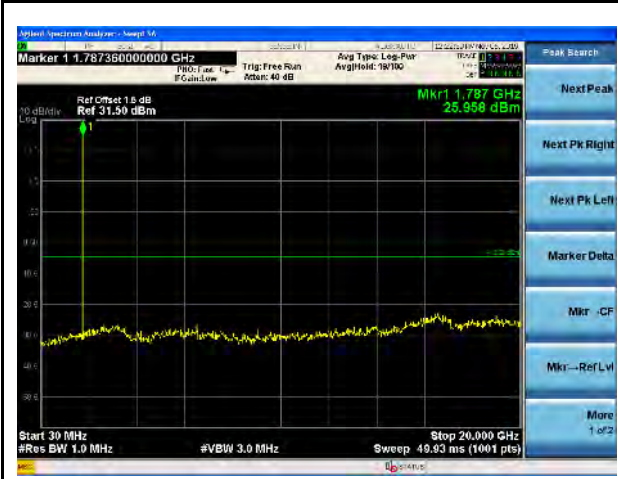

LTE Band 12, 5MHz-Mid CH

LTE Band 12, 5MHz-High CH

LTE Band 12, 10MHz-Low CH

LTE Band 12, 10MHz-Mid CH

LTE Band 12, 10MHz-High CH

LTE Band 17, 5MHz-Low CH

LTE Band 17, 5MHz-Mid CH

LTE Band 17, 5MHz-High CH

LTE Band 17, 10MHz-Low CH

LTE Band 17, 10MHz-Mid CH

LTE Band 17, 10MHz- High CH

LTE Band 66, 1.4MHz-Low CH

LTE Band 66, 1.4MHz-Mid CH

LTE Band 66, 1.4MHz-High CH

LTE Band 66, 3MHz-Low CH

LTE Band 66, 3MHz-Mid CH

LTE Band 66, 3MHz-High CH

LTE Band 66, 5MHz-Low CH

LTE Band 66, 5MHz-Mid CH

LTE Band 66, 5MHz-High CH

LTE Band 66, 10MHz-Low CH

LTE Band 66, 10MHz-Mid CH

LTE Band 66, 10MHz-High CH

LTE Band 66, 15MHz-Low CH