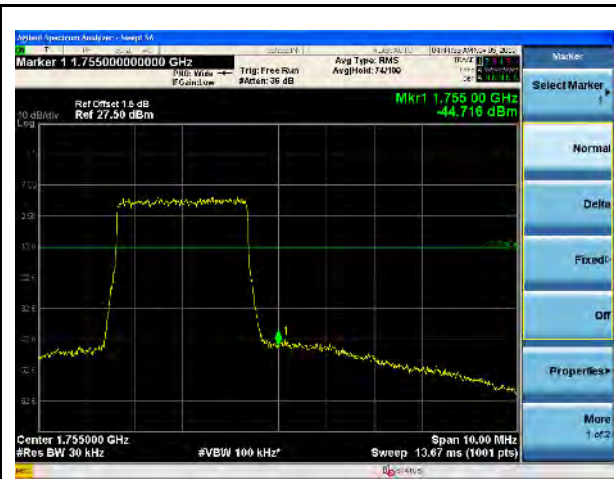

LTE Band 4, 16QAM, 1.4MHz-Low CH, 1RB

LTE Band 4, 16QAM, 1.4MHz-High CH, 1RB

LTE Band 4, 16QAM, 1.4MHz-Low CH, 100% RB

LTE Band 4, 16QAM, 1.4MHz-High CH, 100% RB

LTE Band 4, 16QAM, 3MHz-Low CH, 1RB

LTE Band 4, 16QAM, 3MHz-High CH, 1RB

LTE Band 4, 16QAM, 3MHz-Low CH, 100% RB

LTE Band 4, 16QAM, 3MHz-High CH, 100% RB

LTE Band 4, 16QAM, 5MHz-Low CH, 1RB

LTE Band 4, 16QAM, 5MHz-High CH, 1RB

LTE Band 4, 16QAM, 5MHz-Low CH, 100% RB

LTE Band 4, 16QAM, 5MHz-High CH, 100% RB

LTE Band 4, 16QAM, 10MHz-Low CH, 1RB

LTE Band 4, 16QAM, 10MHz-High CH, 1RB

LTE Band 4, 16QAM, 10MHz-Low CH, 100% RB

LTE Band 4, 16QAM, 10MHz-High CH, 100% RB

LTE Band 4, 16QAM, 15MHz-Low CH, 1RB

LTE Band 4, 16QAM, 15MHz-High CH, 1RB