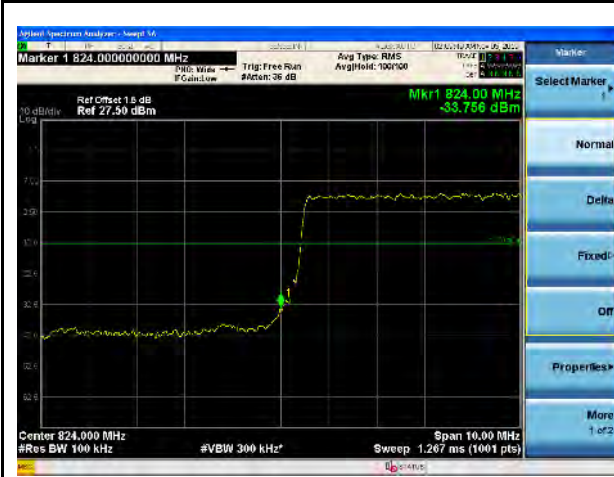

LTE Band 5, QPSK, 1.4MHz-Low CH, 1RB

LTE Band 5, QPSK, 1.4MHz-High CH, 1RB

LTE Band 5, QPSK, 1.4MHz-Low CH, 100% RB

LTE Band 5, QPSK, 1.4MHz-High CH, 100% RB

LTE Band 5, QPSK, 3MHz-Low CH, 1RB

LTE Band 5, QPSK, 3MHz-High CH, 1RB

LTE Band 5, QPSK, 3MHz-Low CH, 100% RB

LTE Band 5, QPSK, 3MHz-High CH, 100% RB

LTE Band 5, QPSK, 5MHz-Low CH, 1RB

LTE Band 5, QPSK, 5MHz-High CH, 1RB

LTE Band 5, QPSK, 5MHz-Low CH, 100% RB

LTE Band 5, QPSK, 5MHz-High CH, 100% RB

LTE Band 5, QPSK, 10MHz-Low CH, 1RB

LTE Band 5, QPSK, 10MHz-High CH, 1RB

LTE Band 5, QPSK, 10MHz-Low CH, 100% RB

LTE Band 5, QPSK, 10MHz-High CH, 100% RB

LTE Band 5, 16QAM, 1.4MHz-Low CH, 1RB

LTE Band 5, 16QAM, 1.4MHz-High CH, 1RB

LTE Band 5, 16QAM, 1.4MHz-Low CH, 100% RB

LTE Band 5, 16QAM, 1.4MHz-High CH, 100% RB

LTE Band 5, 16QAM, 3MHz-Low CH, 1RB

LTE Band 5, 16QAM, 3MHz-High CH, 1RB

LTE Band 5, 16QAM, 3MHz-Low CH, 100% RB

LTE Band 5, 16QAM, 3MHz-High CH, 100% RB