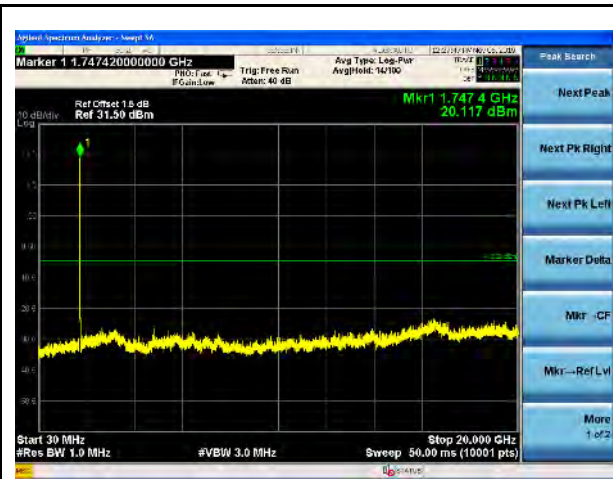

LTE Band 17, 10MHz-Low CH

LTE Band 17, 10MHz-Mid CH

LTE Band 17, 10MHz- High CH

LTE Band 66, 1.4MHz-Low CH

LTE Band 66, 1.4MHz-Mid CH

LTE Band 66, 1.4MHz-High CH

LTE Band 66, 3MHz-Low CH

LTE Band 66, 3MHz-Mid CH

LTE Band 66, 3MHz-High CH

LTE Band 66, 5MHz-Low CH

LTE Band 66, 5MHz-Mid CH

LTE Band 66, 5MHz-High CH

LTE Band 66, 10MHz-Low CH

LTE Band 66, 10MHz-Mid CH

LTE Band 66, 10MHz-High CH

LTE Band 66, 15MHz-Low CH

LTE Band 66, 15MHz-Mid CH

LTE Band 66, 15MHz-High CH

LTE Band 66, 20MHz-Low CH

LTE Band 66, 20MHz-Mid CH

LTE Band 66, 20MHz-High CH