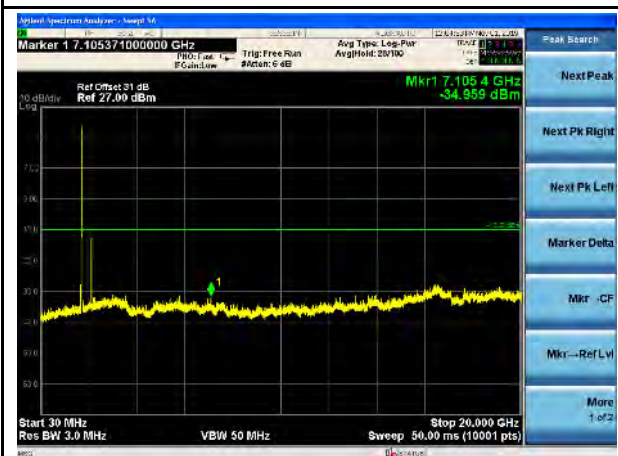

LTE Band 2, 20MHz-Low CH

LTE Band 2, 20MHz-Mid CH

LTE Band 2, 20MHz- High CH

LTE Band 4, 1.4MHz-Low CH

LTE Band 4, 1.4MHz-Mid CH

LTE Band 4, 1.4MHz-High CH

LTE Band 4, 3MHz-Low CH

LTE Band 4, 3MHz-Mid CH

LTE Band 4, 3MHz- High CH

LTE Band 4, 5MHz-Low CH

LTE Band 4, 5MHz-Mid CH

LTE Band 4, 5MHz-High CH

LTE Band 4, 10MHz-Low CH

LTE Band 4, 10MHz-Mid CH

LTE Band 4, 10MHz- High CH

LTE Band 4, 15MHz-Low CH

LTE Band 4, 15MHz-Mid CH

LTE Band 4, 15MHz-High CH

LTE Band 4, 20MHz-Low CH

LTE Band 4, 20MHz-Mid CH

LTE Band 4, 20MHz-High CH

LTE Band 5, 1.4MHz-Low CH

LTE Band 5, 1.4MHz-Mid CH

LTE Band 5, 1.4MHz-High CH