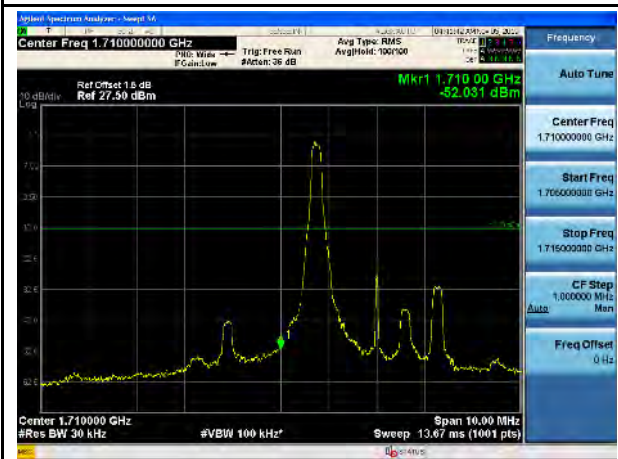

LTE Band 4, 16QAM, 1.4MHz-Low CH, 1RB

LTE Band 4, 16QAM, 1.4MHz-High CH, 1RB

LTE Band 4, 16QAM, 1.4MHz-Low CH, 100% RB

LTE Band 4, 16QAM, 1.4MHz-High CH, 100% RB

LTE Band 4, 16QAM, 3MHz-Low CH, 1RB

LTE Band 4, 16QAM, 3MHz-High CH, 1RB

LTE Band 4, 16QAM, 3MHz-Low CH, 100% RB

LTE Band 4, 16QAM, 3MHz-High CH, 100% RB

LTE Band 4, 16QAM, 5MHz-Low CH, 1RB

LTE Band 4, 16QAM, 5MHz-High CH, 1RB

LTE Band 4, 16QAM, 5MHz-Low CH, 100% RB

LTE Band 4, 16QAM, 5MHz-High CH, 100% RB