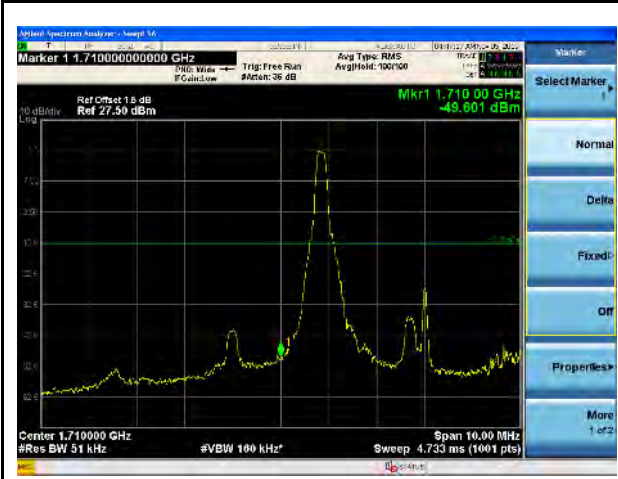

LTE Band 4, 16QAM, 1.4MHz-Low CH, 1RB

LTE Band 4, 16QAM, 1.4MHz-High CH, 1RB

LTE Band 4, 16QAM, 1.4MHz-Low CH, 100% RB

LTE Band 4, 16QAM, 1.4MHz-High CH, 100% RB

LTE Band 4, 16QAM, 3MHz-Low CH, 1RB

LTE Band 4, 16QAM, 3MHz-High CH, 1RB

LTE Band 4, 16QAM, 3MHz-Low CH, 100% RB

LTE Band 4, 16QAM, 3MHz-High CH, 100% RB

LTE Band 4, 16QAM, 5MHz-Low CH, 1RB

LTE Band 4, 16QAM, 5MHz-High CH, 1RB

LTE Band 4, 16QAM, 5MHz-Low CH, 100% RB

LTE Band 4, 16QAM, 5MHz-High CH, 100% RB