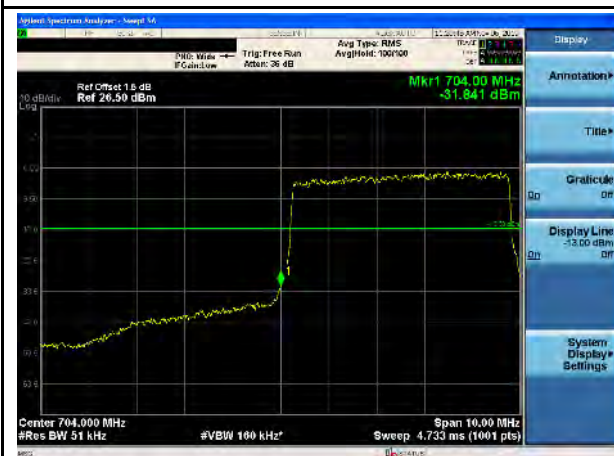

LTE Band 17, QPSK, 5MHz-Low CH, 100% RB

LTE Band 17, QPSK, 5MHz-High CH, 100% RB

LTE Band 17, QPSK, 10MHz-Low CH, 1RB

LTE Band 17, QPSK, 10MHz-High CH, 1RB

LTE Band 17, QPSK, 10MHz-Low CH, 100% RB

LTE Band 17, QPSK, 10MHz-High CH, 100% RB

LTE Band 17, 16QAM, 5MHz-Low CH, 1RB

LTE Band 17, 16QAM, 5MHz-High CH, 1RB

LTE Band 17, 16QAM, 5MHz-Low CH, 100% RB

LTE Band 17, 16QAM, 5MHz-High CH, 100% RB

LTE Band 17, 16QAM, 10MHz-Low CH, 1RB

LTE Band 17, 16QAM, 10MHz-High CH, 1RB