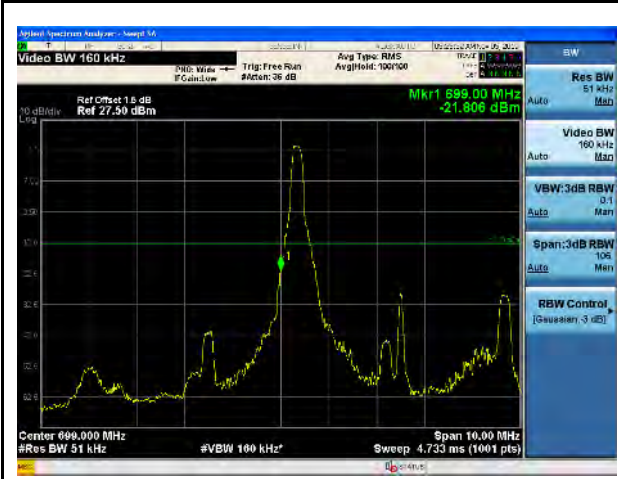

LTE Band 5, 16QAM, 10MHz-Low CH, 100% RB

LTE Band 5, 16QAM, 10MHz-High CH, 100% RB

LTE Band 12, QPSK, 1.4MHz-Low CH, 1RB

LTE Band 12, QPSK, 1.4MHz-High CH, 1RB

LTE Band 12, QPSK, 1.4MHz-Low CH, 100% RB

LTE Band 12, QPSK, 1.4MHz-High CH, 100% RB

LTE Band 12, QPSK, 3MHz-Low CH, 1RB

LTE Band 12, QPSK, 3MHz-High CH, 1RB

LTE Band 12, QPSK, 3MHz-Low CH, 100% RB

LTE Band 12, QPSK, 3MHz-High CH, 100% RB

LTE Band 12, QPSK, 5MHz-Low CH, 1RB

LTE Band 12, QPSK, 5MHz-High CH, 1RB

LTE Band 12, QPSK, 5MHz-Low CH, 100% RB

LTE Band 12, QPSK, 5MHz-High CH, 100% RB

LTE Band 12, QPSK, 10MHz-Low CH, 1RB

LTE Band 12, QPSK, 10MHz-High CH, 1RB

LTE Band 12, QPSK, 10MHz-Low CH, 100% RB

LTE Band 12, QPSK, 10MHz-High CH, 100% RB