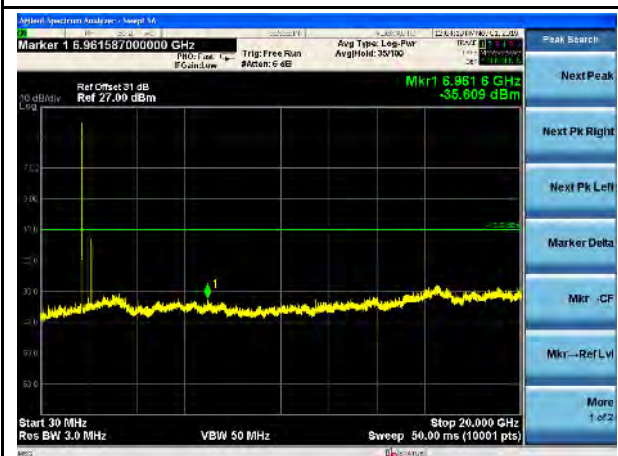

LTE Band 2, 20MHz-Low CH

LTE Band 2, 20MHz-Mid CH

LTE Band 2, 20MHz- High CH

LTE Band 4, 1.4MHz-Low CH

LTE Band 4, 1.4MHz-Mid CH

LTE Band 4, 1.4MHz-High CH

LTE Band 4, 3MHz-Low CH

LTE Band 4, 3MHz-Mid CH

LTE Band 4, 3MHz- High CH

LTE Band 4, 5MHz-Low CH

LTE Band 4, 5MHz-Mid CH

LTE Band 4, 5MHz-High CH

LTE Band 4, 10MHz-Low CH

LTE Band 4, 10MHz-Mid CH

LTE Band 4, 10MHz- High CH

LTE Band 4, 15MHz-Low CH

LTE Band 4, 15MHz-Mid CH

LTE Band 4, 15MHz-High CH

LTE Band 4, 20MHz-Low CH

LTE Band 4, 20MHz-Mid CH

LTE Band 4, 20MHz-High CH

LTE Band 5, 1.4MHz-Low CH

LTE Band 5, 1.4MHz-Mid CH

LTE Band 5, 1.4MHz-High CH