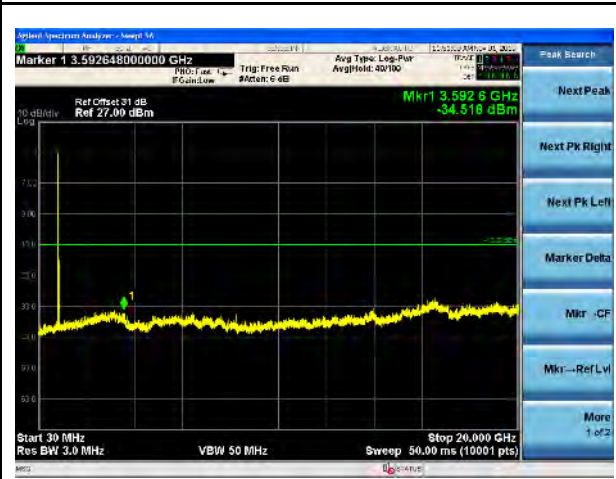

LTE Band 4, 3MHz- High CH

LTE Band 4, 5MHz-Low CH

LTE Band 4, 5MHz-Mid CH

LTE Band 4, 5MHz-High CH

LTE Band 4, 10MHz-Low CH

LTE Band 4, 10MHz-Mid CH

LTE Band 4, 10MHz- High CH

LTE Band 4, 15MHz-Low CH

LTE Band 4, 15MHz-Mid CH

LTE Band 4, 15MHz-High CH

LTE Band 4, 20MHz-Low CH

LTE Band 4, 20MHz-Mid CH

LTE Band 4, 20MHz-High CH

LTE Band 5, 1.4MHz-Low CH

LTE Band 5, 1.4MHz-Mid CH

LTE Band 5, 1.4MHz-High CH

LTE Band 5, 3MHz-Low CH

LTE Band 5, 3MHz-Mid CH

LTE Band 5, 3MHz-High CH

LTE Band 5, 5MHz-Low CH

LTE Band 5, 5MHz-Mid CH

LTE Band 5, 5MHz-High CH

LTE Band 5, 10MHz-Low CH

LTE Band 5, 10MHz-Mid CH