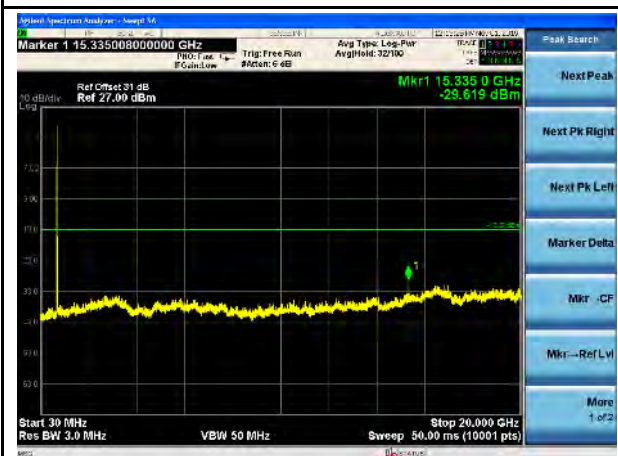

LTE Band 5, 3MHz-Low CH

LTE Band 5, 3MHz-Mid CH

LTE Band 5, 3MHz-High CH

LTE Band 5, 5MHz-Low CH

LTE Band 5, 5MHz-Mid CH

LTE Band 5, 5MHz-High CH

LTE Band 5, 10MHz-Low CH

LTE Band 5, 10MHz-Mid CH

LTE Band 5, 10MHz- High CH

LTE Band 12, 1.4MHz-Low CH

LTE Band 12, 1.4MHz-Mid CH

LTE Band 12, 1.4MHz-High CH

LTE Band 12, 3MHz-Low CH

LTE Band 12, 3MHz-Mid CH

LTE Band 12, 3MHz- High CH

LTE Band 12, 5MHz-Low CH

LTE Band 12, 5MHz-Mid CH

LTE Band 12, 5MHz-High CH

LTE Band 12, 10MHz-Low CH

LTE Band 12, 10MHz-Mid CH

LTE Band 12, 10MHz-High CH

LTE Band 17, 5MHz-Low CH

LTE Band 17, 5MHz-Mid CH

LTE Band 17, 5MHz-High CH