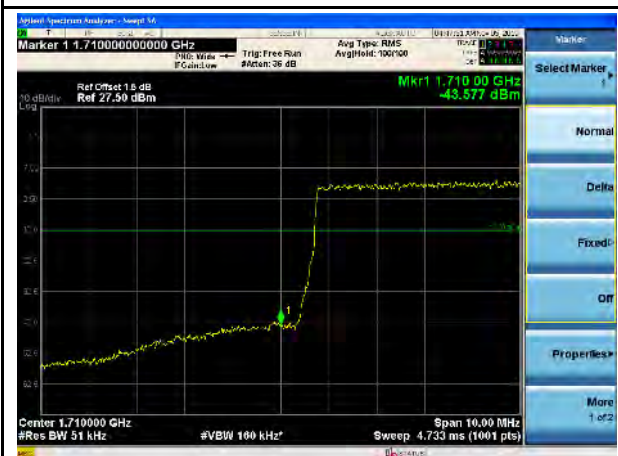

LTE Band 4, 16QAM, 1.4MHz-Low CH, 1RB

LTE Band 4, 16QAM, 1.4MHz-High CH, 1RB

LTE Band 4, 16QAM, 1.4MHz-Low CH, 100% RB

LTE Band 4, 16QAM, 1.4MHz-High CH, 100% RB

LTE Band 4, 16QAM, 3MHz-Low CH, 1RB

LTE Band 4, 16QAM, 3MHz-High CH, 1RB

LTE Band 4, 16QAM, 3MHz-Low CH, 100% RB

LTE Band 4, 16QAM, 3MHz-High CH, 100% RB

LTE Band 4, 16QAM, 5MHz-Low CH, 1RB

LTE Band 4, 16QAM, 5MHz-High CH, 1RB

LTE Band 4, 16QAM, 5MHz-Low CH, 100% RB

LTE Band 4, 16QAM, 5MHz-High CH, 100% RB

LTE Band 4, 16QAM, 10MHz-Low CH, 1RB

LTE Band 4, 16QAM, 10MHz-High CH, 1RB

LTE Band 4, 16QAM, 10MHz-Low CH, 100% RB

LTE Band 4, 16QAM, 10MHz-High CH, 100% RB

LTE Band 4, 16QAM, 15MHz-Low CH, 1RB

LTE Band 4, 16QAM, 15MHz-High CH, 1RB

LTE Band 4, 16QAM, 15MHz-Low CH, 100% RB

LTE Band 4, 16QAM, 15MHz-High CH, 100% RB

LTE Band 4, 16QAM, 20MHz-Low CH, 1RB

LTE Band 4, 16QAM, 20MHz-High CH, 1RB

LTE Band 4, 16QAM, 20MHz-Low CH, 100% RB

LTE Band 4, 16QAM, 20MHz-High CH, 100% RB