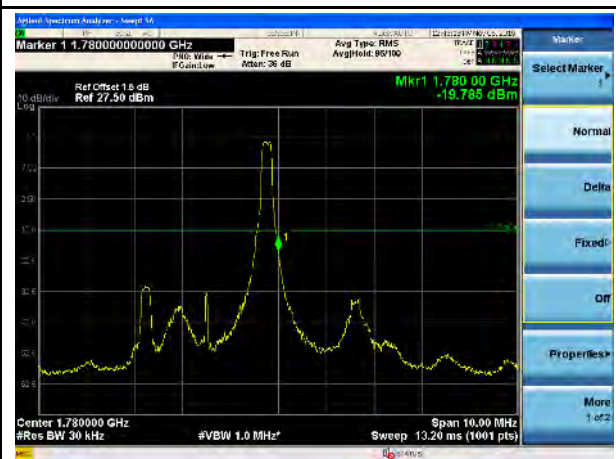

LTE Band 17, 16QAM, 10MHz-Low CH, 100% RB

LTE Band 17, 16QAM, 10MHz-High CH, 100% RB

LTE Band 66, QPSK, 1.4MHz-Low CH, 1RB

LTE Band 66, QPSK, 1.4MHz-High CH, 1RB

LTE Band 66, QPSK, 1.4MHz-Low CH, 100% RB

LTE Band 66, QPSK, 1.4MHz-High CH, 100% RB

LTE Band 66, QPSK, 3MHz-Low CH, 1RB

LTE Band 66, QPSK, 3MHz-High CH, 1RB

LTE Band 66, QPSK, 3MHz-Low CH, 100% RB

LTE Band 66, QPSK, 3MHz-High CH, 100% RB

LTE Band 66, QPSK, 5MHz-Low CH, 1RB

LTE Band 66, QPSK, 5MHz-High CH, 1RB