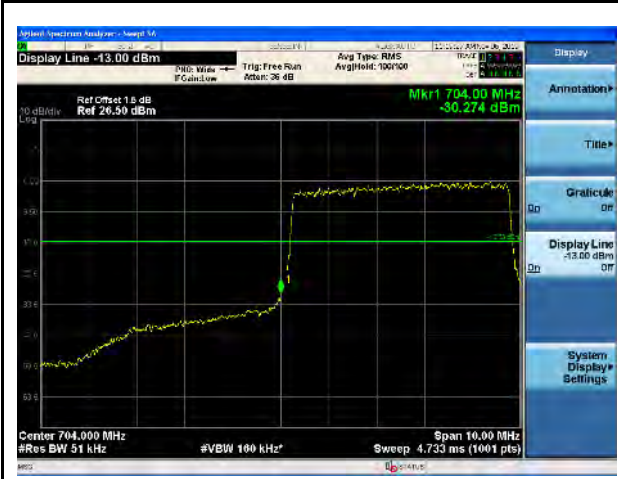

LTE Band 12, 16QAM, 3MHz-Low CH, 100% RB

LTE Band 12, 16QAM, 3MHz-High CH, 100% RB

LTE Band 12, 16QAM, 5MHz-Low CH, 1RB

LTE Band 12, 16QAM, 5MHz-High CH, 1RB

LTE Band 12, 16QAM, 5MHz-Low CH, 100% RB

LTE Band 12, 16QAM, 5MHz-High CH, 100% RB

LTE Band 12, 16QAM, 10MHz-Low CH, 1RB

LTE Band 12, 16QAM, 10MHz-High CH, 1RB

LTE Band 12, 16QAM, 10MHz-Low CH, 100% RB

LTE Band 12, 16QAM, 10MHz-High CH, 100% RB

LTE Band 17, QPSK, 5MHz-Low CH, 1RB

LTE Band 17, QPSK, 5MHz-High CH, 1RB

LTE Band 17, QPSK, 5MHz-Low CH, 100% RB

LTE Band 17, QPSK, 5MHz-High CH, 100% RB

LTE Band 17, QPSK, 10MHz-Low CH, 1RB

LTE Band 17, QPSK, 10MHz-High CH, 1RB

LTE Band 17, QPSK, 10MHz-Low CH, 100% RB

LTE Band 17, QPSK, 10MHz-High CH, 100% RB