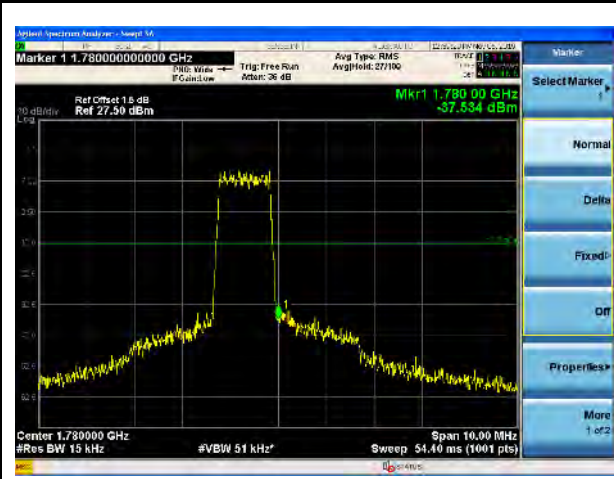

LTE Band 66, QPSK, 15MHz-Low CH, 1RB

LTE Band 66, QPSK, 15MHz-High CH, 1RB

LTE Band 66, QPSK, 15MHz-Low CH, 100% RB

LTE Band 66, QPSK, 15MHz-High CH, 100% RB

LTE Band 66, QPSK, 20MHz-Low CH, 1RB

LTE Band 66, QPSK, 20MHz-High CH, 1RB

LTE Band 66, QPSK, 20MHz-Low CH, 100% RB

LTE Band 66, QPSK, 20MHz-High CH, 100% RB

LTE Band 66, 16QAM, 1.4MHz-Low CH, 1RB

LTE Band 66, 16QAM, 1.4MHz-High CH, 1RB

LTE Band 66, 16QAM, 1.4MHz-Low CH, 100% RB

LTE Band 66, 16QAM, 1.4MHz-High CH, 100% RB

LTE Band 66, 16QAM, 3MHz-Low CH, 1RB

LTE Band 66, 16QAM, 3MHz-High CH, 1RB

LTE Band 66, 16QAM, 3MHz-Low CH, 100% RB

LTE Band 66, 16QAM, 3MHz-High CH, 100% RB

LTE Band 66, 16QAM, 5MHz-Low CH, 1RB