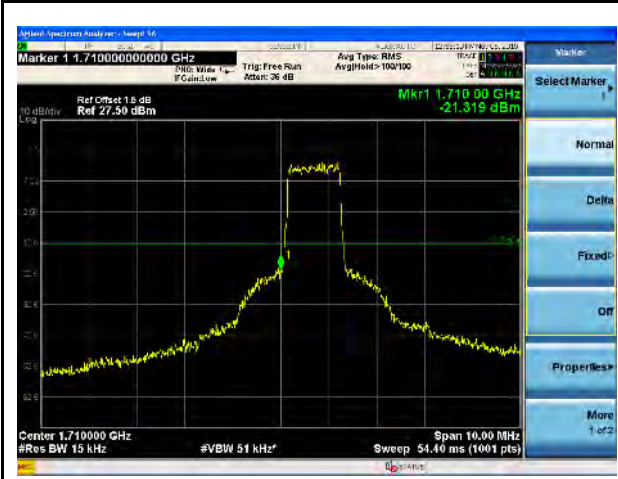

LTE Band 17, 16QAM, 10MHz-Low CH, 100% RB

LTE Band 17, 16QAM, 10MHz-High CH, 100% RB

LTE Band 66, QPSK, 1.4MHz-Low CH, 1RB

LTE Band 66, QPSK, 1.4MHz-High CH, 1RB

LTE Band 66, QPSK, 1.4MHz-Low CH, 100% RB

LTE Band 66, QPSK, 1.4MHz-High CH, 100% RB

LTE Band 66, QPSK, 3MHz-Low CH, 1RB

LTE Band 66, QPSK, 3MHz-High CH, 1RB

LTE Band 66, QPSK, 3MHz-Low CH, 100% RB

LTE Band 66, QPSK, 3MHz-High CH, 100% RB

LTE Band 66, QPSK, 5MHz-Low CH, 1RB

LTE Band 66, QPSK, 5MHz-High CH, 1RB