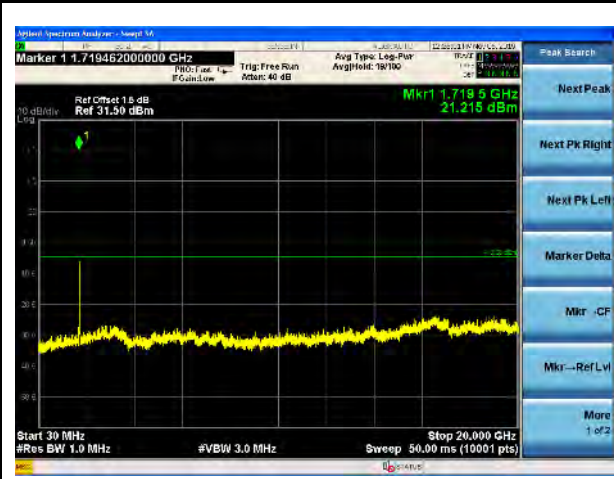

LTE Band 17, 10MHz-Low CH

LTE Band 17, 10MHz-Mid CH

LTE Band 17, 10MHz- High CH

LTE Band 66, 1.4MHz-Low CH

LTE Band 66, 1.4MHz-Mid CH

LTE Band 66, 1.4MHz-High CH

LTE Band 66, 3MHz-Low CH

LTE Band 66, 3MHz-Mid CH

LTE Band 66, 3MHz-High CH

LTE Band 66, 5MHz-Low CH

LTE Band 66, 5MHz-Mid CH

LTE Band 66, 5MHz-High CH

LTE Band 66, 10MHz-Low CH

LTE Band 66, 10MHz-Mid CH

LTE Band 66, 10MHz-High CH

LTE Band 66, 15MHz-Low CH

LTE Band 66, 15MHz-Mid CH

LTE Band 66, 15MHz-High CH

LTE Band 66, 20MHz-Low CH

LTE Band 66, 20MHz-Mid CH

LTE Band 66, 20MHz-High CH