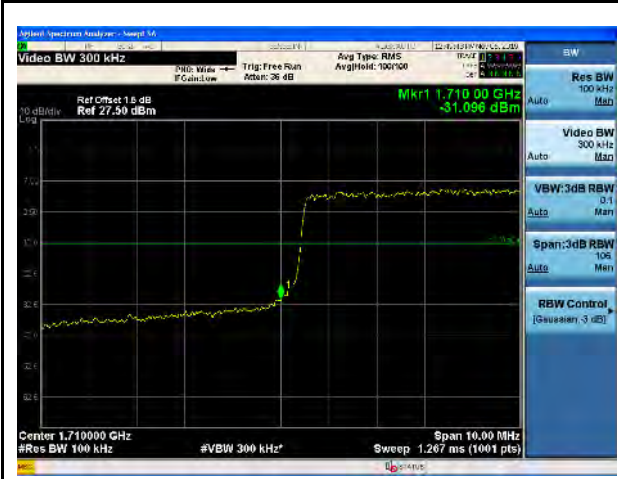

LTE Band 66, QPSK, 3MHz-Low CH, 1RB

LTE Band 66, QPSK, 3MHz-High CH, 1RB

LTE Band 66, QPSK, 3MHz-Low CH, 100% RB

LTE Band 66, QPSK, 3MHz-High CH, 100% RB

LTE Band 66, QPSK, 5MHz-Low CH, 1RB

LTE Band 66, QPSK, 5MHz-High CH, 1RB

LTE Band 66, QPSK, 5MHz-Low CH, 100% RB

LTE Band 66, QPSK, 5MHz-High CH, 100% RB

LTE Band 66, QPSK, 10MHz-Low CH, 1RB

LTE Band 66, QPSK, 10MHz-High CH, 1RB

LTE Band 66, QPSK, 10MHz-Low CH, 100% RB

LTE Band 66, QPSK, 10MHz-High CH, 100% RB

LTE Band 66, QPSK, 15MHz-Low CH, 1RB

LTE Band 66, QPSK, 15MHz-High CH, 1RB

LTE Band 66, QPSK, 15MHz-Low CH, 100% RB

LTE Band 66, QPSK, 15MHz-High CH, 100% RB

LTE Band 66, QPSK, 20MHz-Low CH, 1RB

LTE Band 66, QPSK, 20MHz-High CH, 1RB

LTE Band 66, QPSK, 20MHz-Low CH, 100% RB

LTE Band 66, QPSK, 20MHz-High CH, 100% RB

LTE Band 66, 16QAM, 1.4MHz-Low CH, 1RB

LTE Band 66, 16QAM, 1.4MHz-High CH, 1RB

LTE Band 66, 16QAM, 1.4MHz-Low CH, 100% RB