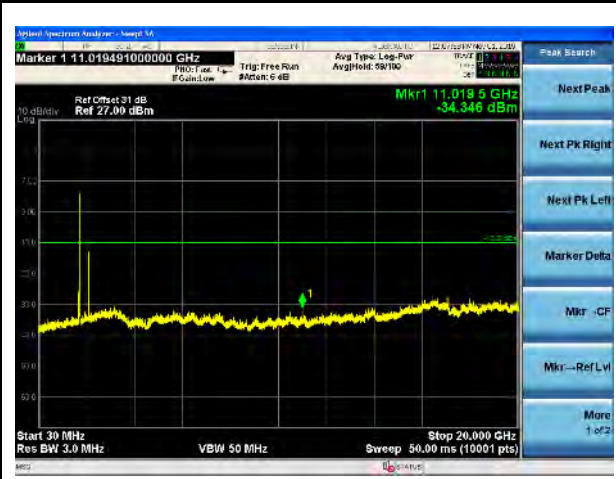

LTE Band 2, 20MHz-Low CH

LTE Band 2, 20MHz-Mid CH

LTE Band 2, 20MHz- High CH

LTE Band 4, 1.4MHz-Low CH

LTE Band 4, 1.4MHz-Mid CH

LTE Band 4, 1.4MHz-High CH

LTE Band 4, 3MHz-Low CH

LTE Band 4, 3MHz-Mid CH

LTE Band 4, 3MHz- High CH

LTE Band 4, 5MHz-Low CH

LTE Band 4, 5MHz-Mid CH

LTE Band 4, 5MHz-High CH

LTE Band 4, 10MHz-Low CH

LTE Band 4, 10MHz-Mid CH

LTE Band 4, 10MHz- High CH

LTE Band 4, 15MHz-Low CH

LTE Band 4, 15MHz-Mid CH

LTE Band 4, 15MHz-High CH

LTE Band 4, 20MHz-Low CH

LTE Band 4, 20MHz-Mid CH

LTE Band 4, 20MHz-High CH

LTE Band 5, 1.4MHz-Low CH

LTE Band 5, 1.4MHz-Mid CH

LTE Band 5, 1.4MHz-High CH