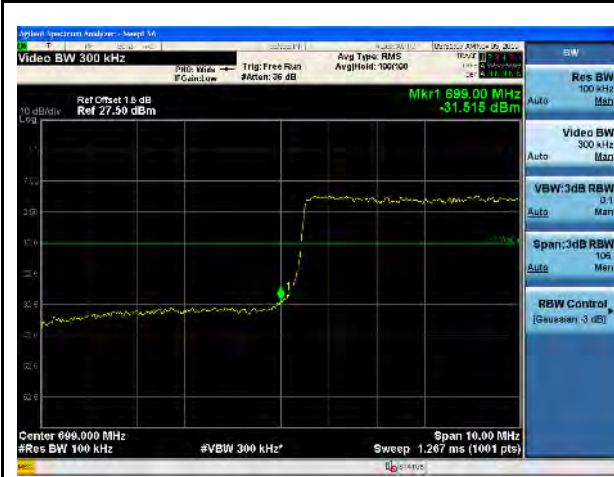

LTE Band 12, 16QAM, 1.4MHz-Low CH, 1RB

LTE Band 12, 16QAM, 1.4MHz-High CH, 1RB

LTE Band 12, 16QAM, 1.4MHz-Low CH, 100% RB

LTE Band 12, 16QAM, 1.4MHz-High CH, 100% RB

LTE Band 12, 16QAM, 3MHz-Low CH, 1RB

LTE Band 12, 16QAM, 3MHz-High CH, 1RB

LTE Band 12, 16QAM, 3MHz-Low CH, 100% RB

LTE Band 12, 16QAM, 3MHz-High CH, 100% RB

LTE Band 12, 16QAM, 5MHz-Low CH, 1RB

LTE Band 12, 16QAM, 5MHz-High CH, 1RB

LTE Band 12, 16QAM, 5MHz-Low CH, 100% RB

LTE Band 12, 16QAM, 5MHz-High CH, 100% RB

LTE Band 12, 16QAM, 10MHz-Low CH, 1RB

LTE Band 12, 16QAM, 10MHz-High CH, 1RB

LTE Band 12, 16QAM, 10MHz-Low CH, 100% RB

LTE Band 12, 16QAM, 10MHz-High CH, 100% RB

LTE Band 17, QPSK, 5MHz-Low CH, 1RB

LTE Band 17, QPSK, 5MHz-High CH, 1RB