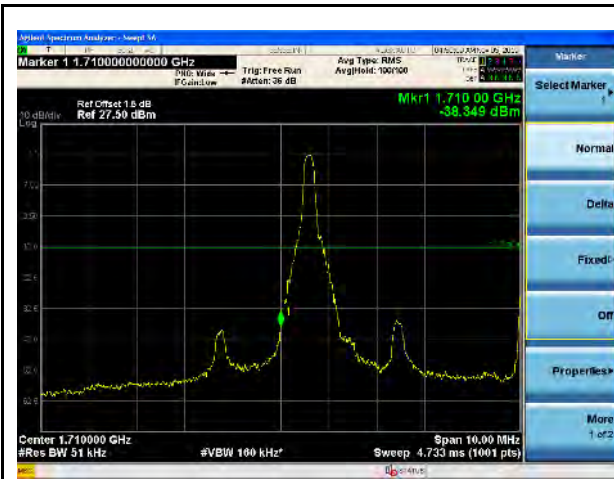

LTE Band 4, 16QAM, 1.4MHz-Low CH, 1RB

LTE Band 4, 16QAM, 1.4MHz-High CH, 1RB

LTE Band 4, 16QAM, 1.4MHz-Low CH, 100% RB

LTE Band 4, 16QAM, 1.4MHz-High CH, 100% RB

LTE Band 4, 16QAM, 3MHz-Low CH, 1RB

LTE Band 4, 16QAM, 3MHz-High CH, 1RB

LTE Band 4, 16QAM, 3MHz-Low CH, 100% RB

LTE Band 4, 16QAM, 3MHz-High CH, 100% RB

LTE Band 4, 16QAM, 5MHz-Low CH, 1RB

LTE Band 4, 16QAM, 5MHz-High CH, 1RB

LTE Band 4, 16QAM, 5MHz-Low CH, 100% RB

LTE Band 4, 16QAM, 5MHz-High CH, 100% RB

LTE Band 4, 16QAM, 10MHz-Low CH, 1RB

LTE Band 4, 16QAM, 10MHz-High CH, 1RB

LTE Band 4, 16QAM, 10MHz-Low CH, 100% RB

LTE Band 4, 16QAM, 10MHz-High CH, 100% RB

LTE Band 4, 16QAM, 15MHz-Low CH, 1RB

LTE Band 4, 16QAM, 15MHz-High CH, 1RB