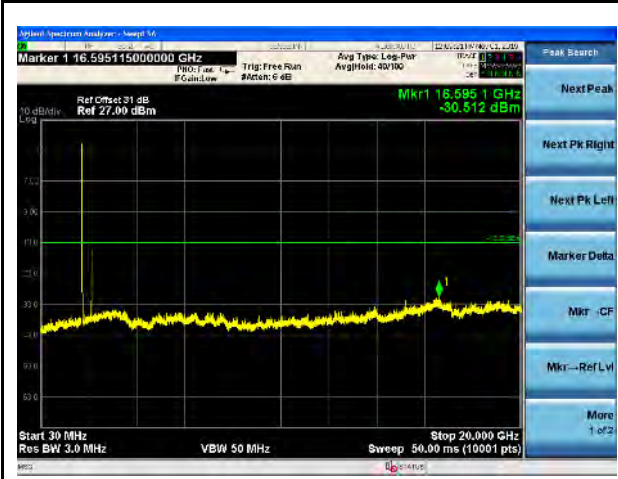

LTE Band 2, 20MHz-Low CH

LTE Band 2, 20MHz-Mid CH

LTE Band 2, 20MHz- High CH

LTE Band 4, 1.4MHz-Low CH

LTE Band 4, 1.4MHz-Mid CH

LTE Band 4, 1.4MHz-High CH

LTE Band 4, 3MHz-Low CH

LTE Band 4, 3MHz-Mid CH

LTE Band 4, 3MHz- High CH

LTE Band 4, 5MHz-Low CH

LTE Band 4, 5MHz-Mid CH

LTE Band 4, 5MHz-High CH

LTE Band 4, 10MHz-Low CH

LTE Band 4, 10MHz-Mid CH

LTE Band 4, 10MHz- High CH

LTE Band 4, 15MHz-Low CH

LTE Band 4, 15MHz-Mid CH

LTE Band 4, 15MHz-High CH

LTE Band 4, 20MHz-Low CH

LTE Band 4, 20MHz-Mid CH

LTE Band 4, 20MHz-High CH

LTE Band 5, 1.4MHz-Low CH

LTE Band 5, 1.4MHz-Mid CH

LTE Band 5, 1.4MHz-High CH