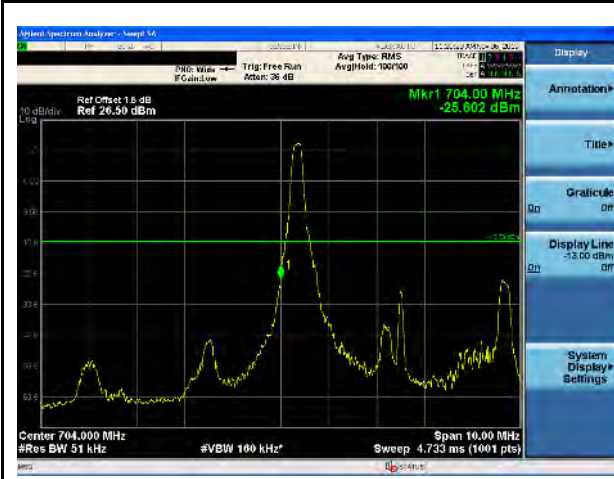

LTE Band 17, QPSK, 5MHz-Low CH, 100% RB

LTE Band 17, QPSK, 5MHz-High CH, 100% RB

LTE Band 17, QPSK, 10MHz-Low CH, 1RB

LTE Band 17, QPSK, 10MHz-High CH, 1RB

LTE Band 17, QPSK, 10MHz-Low CH, 100% RB

LTE Band 17, QPSK, 10MHz-High CH, 100% RB

LTE Band 17, 16QAM, 5MHz-Low CH, 1RB

LTE Band 17, 16QAM, 5MHz-High CH, 1RB

LTE Band 17, 16QAM, 5MHz-Low CH, 100% RB

LTE Band 17, 16QAM, 5MHz-High CH, 100% RB

LTE Band 17, 16QAM, 10MHz-Low CH, 1RB

LTE Band 17, 16QAM, 10MHz-High CH, 1RB