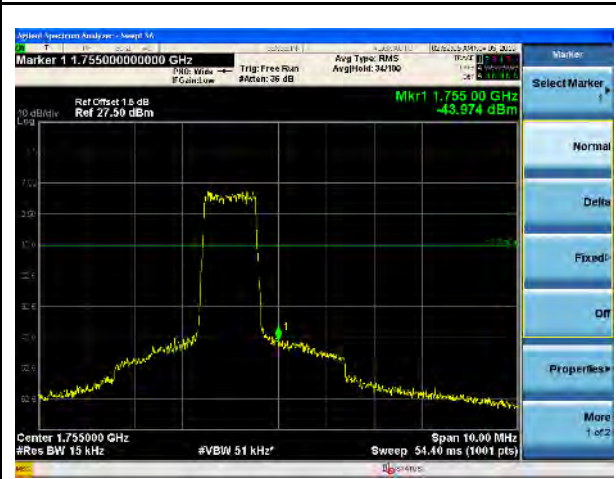

LTE Band 4, 16QAM, 1.4MHz-Low CH, 1RB

LTE Band 4, 16QAM, 1.4MHz-High CH, 1RB

LTE Band 4, 16QAM, 1.4MHz-Low CH, 100% RB

LTE Band 4, 16QAM, 1.4MHz-High CH, 100% RB

LTE Band 4, 16QAM, 3MHz-Low CH, 1RB

LTE Band 4, 16QAM, 3MHz-High CH, 1RB

LTE Band 4, 16QAM, 3MHz-Low CH, 100% RB

LTE Band 4, 16QAM, 3MHz-High CH, 100% RB

LTE Band 4, 16QAM, 5MHz-Low CH, 1RB

LTE Band 4, 16QAM, 5MHz-High CH, 1RB

LTE Band 4, 16QAM, 5MHz-Low CH, 100% RB

LTE Band 4, 16QAM, 5MHz-High CH, 100% RB

LTE Band 4, 16QAM, 10MHz-Low CH, 1RB

LTE Band 4, 16QAM, 10MHz-High CH, 1RB

LTE Band 4, 16QAM, 10MHz-Low CH, 100% RB

LTE Band 4, 16QAM, 10MHz-High CH, 100% RB

LTE Band 4, 16QAM, 15MHz-Low CH, 1RB

LTE Band 4, 16QAM, 15MHz-High CH, 1RB