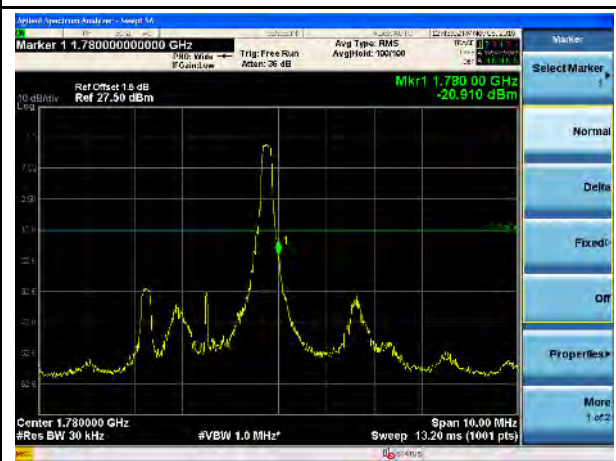

LTE Band 66, QPSK, 15MHz-Low CH, 1RB

LTE Band 66, QPSK, 15MHz-High CH, 1RB

LTE Band 66, QPSK, 15MHz-Low CH, 100% RB

LTE Band 66, QPSK, 15MHz-High CH, 100% RB

LTE Band 66, QPSK, 20MHz-Low CH, 1RB

LTE Band 66, QPSK, 20MHz-High CH, 1RB

LTE Band 66, QPSK, 20MHz-Low CH, 100% RB

LTE Band 66, QPSK, 20MHz-High CH, 100% RB

LTE Band 66, 16QAM, 1.4MHz-Low CH, 1RB

LTE Band 66, 16QAM, 1.4MHz-High CH, 1RB

LTE Band 66, 16QAM, 1.4MHz-Low CH, 100% RB

LTE Band 66, 16QAM, 1.4MHz-High CH, 100% RB

LTE Band 66, 16QAM, 3MHz-Low CH, 1RB

LTE Band 66, 16QAM, 3MHz-High CH, 1RB

LTE Band 66, 16QAM, 3MHz-Low CH, 100% RB

LTE Band 66, 16QAM, 3MHz-High CH, 100% RB

LTE Band 66, 16QAM, 5MHz-Low CH, 1RB