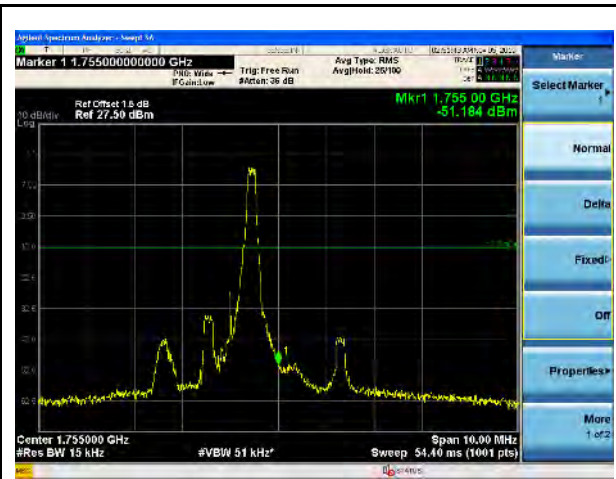

LTE Band 4, 16QAM, 1.4MHz-Low CH, 1RB

LTE Band 4, 16QAM, 1.4MHz-High CH, 1RB

LTE Band 4, 16QAM, 1.4MHz-Low CH, 100% RB

LTE Band 4, 16QAM, 1.4MHz-High CH, 100% RB

LTE Band 4, 16QAM, 3MHz-Low CH, 1RB

LTE Band 4, 16QAM, 3MHz-High CH, 1RB

LTE Band 4, 16QAM, 3MHz-Low CH, 100% RB

LTE Band 4, 16QAM, 3MHz-High CH, 100% RB

LTE Band 4, 16QAM, 5MHz-Low CH, 1RB

LTE Band 4, 16QAM, 5MHz-High CH, 1RB

LTE Band 4, 16QAM, 5MHz-Low CH, 100% RB

LTE Band 4, 16QAM, 5MHz-High CH, 100% RB

LTE Band 4, 16QAM, 10MHz-Low CH, 1RB

LTE Band 4, 16QAM, 10MHz-High CH, 1RB

LTE Band 4, 16QAM, 10MHz-Low CH, 100% RB

LTE Band 4, 16QAM, 10MHz-High CH, 100% RB

LTE Band 4, 16QAM, 15MHz-Low CH, 1RB

LTE Band 4, 16QAM, 15MHz-High CH, 1RB