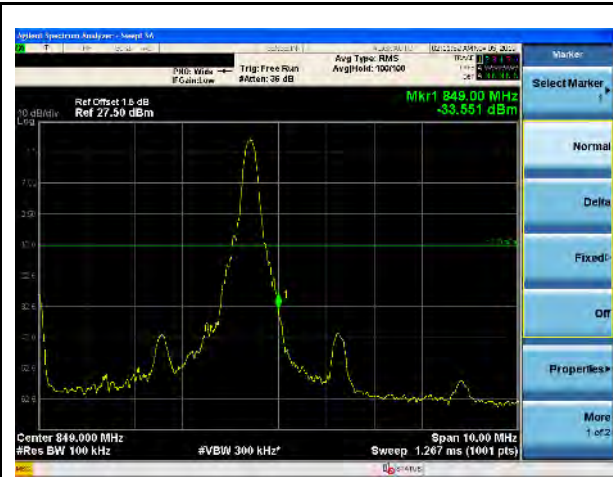

LTE Band 5, QPSK, 1.4MHz-Low CH, 1RB

LTE Band 5, QPSK, 1.4MHz-High CH, 1RB

LTE Band 5, QPSK, 1.4MHz-Low CH, 100% RB

LTE Band 5, QPSK, 1.4MHz-High CH, 100% RB

LTE Band 5, QPSK, 3MHz-Low CH, 1RB

LTE Band 5, QPSK, 3MHz-High CH, 1RB

LTE Band 5, QPSK, 3MHz-Low CH, 100% RB

LTE Band 5, QPSK, 3MHz-High CH, 100% RB

LTE Band 5, QPSK, 5MHz-Low CH, 1RB

LTE Band 5, QPSK, 5MHz-High CH, 1RB

LTE Band 5, QPSK, 5MHz-Low CH, 100% RB

LTE Band 5, QPSK, 5MHz-High CH, 100% RB

LTE Band 5, QPSK, 10MHz-Low CH, 1RB

LTE Band 5, QPSK, 10MHz-High CH, 1RB

LTE Band 5, QPSK, 10MHz-Low CH, 100% RB

LTE Band 5, QPSK, 10MHz-High CH, 100% RB

LTE Band 5, 16QAM, 1.4MHz-Low CH, 1RB

LTE Band 5, 16QAM, 1.4MHz-High CH, 1RB

LTE Band 5, 16QAM, 1.4MHz-Low CH, 100% RB

LTE Band 5, 16QAM, 1.4MHz-High CH, 100% RB

LTE Band 5, 16QAM, 3MHz-Low CH, 1RB

LTE Band 5, 16QAM, 3MHz-High CH, 1RB

LTE Band 5, 16QAM, 3MHz-Low CH, 100% RB

LTE Band 5, 16QAM, 3MHz-High CH, 100% RB