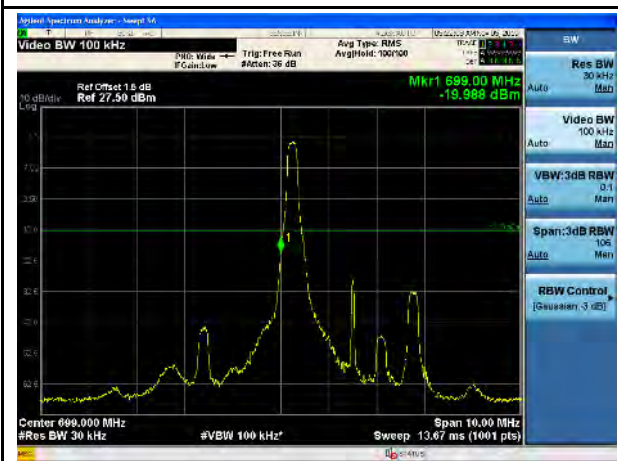

LTE Band 12, QPSK, 5MHz-Low CH, 100% RB

LTE Band 12, QPSK, 5MHz-High CH, 100% RB

LTE Band 12, QPSK, 10MHz-Low CH, 1RB

LTE Band 12, QPSK, 10MHz-High CH, 1RB

LTE Band 12, QPSK, 10MHz-Low CH, 100% RB

LTE Band 12, QPSK, 10MHz-High CH, 100% RB

LTE Band 12, 16QAM, 1.4MHz-Low CH, 1RB

LTE Band 12, 16QAM, 1.4MHz-High CH, 1RB

LTE Band 12, 16QAM, 1.4MHz-Low CH, 100% RB

LTE Band 12, 16QAM, 1.4MHz-High CH, 100% RB

LTE Band 12, 16QAM, 3MHz-Low CH, 1RB

LTE Band 12, 16QAM, 3MHz-High CH, 1RB

LTE Band 12, 16QAM, 3MHz-Low CH, 100% RB

LTE Band 12, 16QAM, 3MHz-High CH, 100% RB

LTE Band 12, 16QAM, 5MHz-Low CH, 1RB

LTE Band 12, 16QAM, 5MHz-High CH, 1RB

LTE Band 12, 16QAM, 5MHz-Low CH, 100% RB

LTE Band 12, 16QAM, 5MHz-High CH, 100% RB