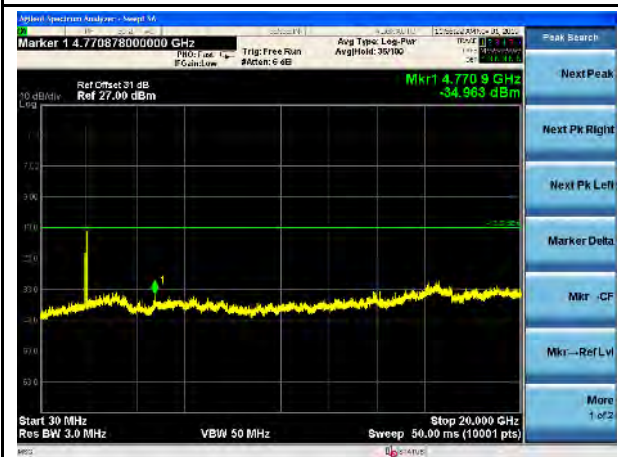

LTE Band 66, 16QAM, 10MHz-High CH, 100% RB

LTE Band 66, 16QAM, 15MHz-Low CH, 1RB

LTE Band 66, 16QAM, 15MHz-High CH, 1RB

LTE Band 66, 16QAM, 15MHz-Low CH, 100% RB

LTE Band 66, 16QAM, 15MHz-High CH, 100% RB

LTE Band 66, 16QAM, 20MHz-Low CH, 1RB

LTE Band 66, 16QAM, 20MHz-High CH, 1RB

LTE Band 66, 16QAM, 20MHz-Low CH, 100% RB

LTE Band 66, 16QAM, 20MHz-High CH, 100% RB

Appendix C - LTE CSE Test Plots

LTE Band 2, 5MHz-Low CH

LTE Band 2, 5MHz-Mid CH

LTE Band 2, 5MHz-High CH

LTE Band 2, 10MHz-Low CH

LTE Band 2, 10MHz-Mid CH

LTE Band 2, 10MHz- High CH

LTE Band 2, 15MHz-Low CH

LTE Band 2, 15MHz-Mid CH

LTE Band 2, 15MHz-High CH