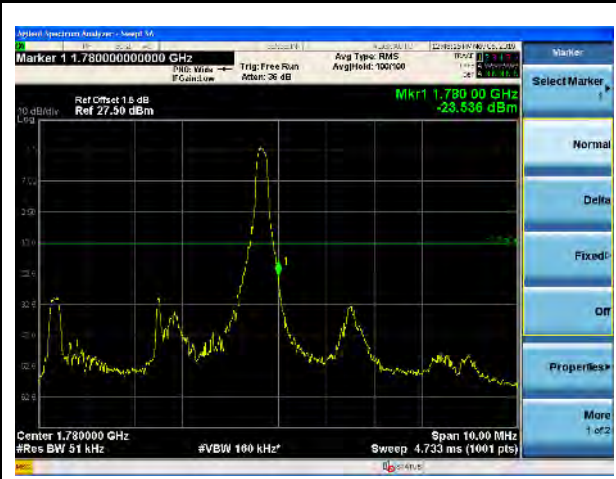

LTE Band 66, QPSK, 20MHz-Low CH, 100% RB

LTE Band 66, QPSK, 20MHz-High CH, 100% RB

LTE Band 66, 16QAM, 1.4MHz-Low CH, 1RB

LTE Band 66, 16QAM, 1.4MHz-High CH, 1RB

LTE Band 66, 16QAM, 1.4MHz-Low CH, 100% RB

LTE Band 66, 16QAM, 1.4MHz-High CH, 100% RB

LTE Band 66, 16QAM, 3MHz-Low CH, 1RB

LTE Band 66, 16QAM, 3MHz-High CH, 1RB

LTE Band 66, 16QAM, 3MHz-Low CH, 100% RB

LTE Band 66, 16QAM, 3MHz-High CH, 100% RB

LTE Band 66, 16QAM, 5MHz-Low CH, 1RB

LTE Band 66, 16QAM, 5MHz-High CH, 1RB

LTE Band 66, 16QAM, 5MHz-Low CH, 100% RB

LTE Band 66, 16QAM, 5MHz-High CH, 100% RB

LTE Band 66, 16QAM, 10MHz-Low CH, 1RB

LTE Band 66, 16QAM, 10MHz-High CH, 1RB

LTE Band 66, 16QAM, 10MHz-Low CH, 100% RB