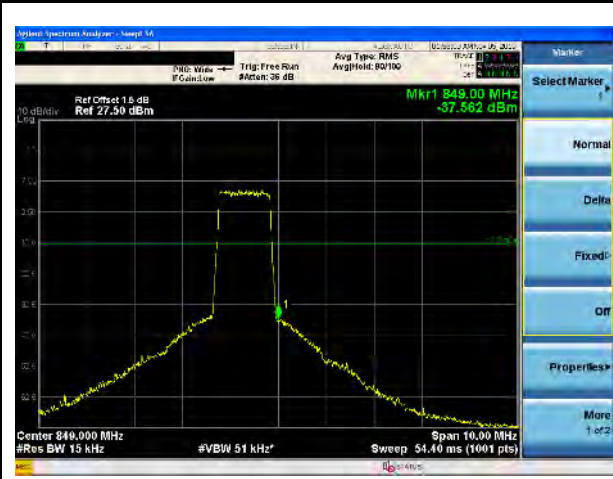

LTE Band 5, QPSK, 3MHz-Low CH, 100% RB

LTE Band 5, QPSK, 3MHz-High CH, 100% RB

LTE Band 5, QPSK, 5MHz-Low CH, 1RB

LTE Band 5, QPSK, 5MHz-High CH, 1RB

LTE Band 5, QPSK, 5MHz-Low CH, 100% RB

LTE Band 5, QPSK, 5MHz-High CH, 100% RB

LTE Band 5, QPSK, 10MHz-Low CH, 1RB

LTE Band 5, QPSK, 10MHz-High CH, 1RB

LTE Band 5, QPSK, 10MHz-Low CH, 100% RB

LTE Band 5, QPSK, 10MHz-High CH, 100% RB

LTE Band 5, 16QAM, 1.4MHz-Low CH, 1RB

LTE Band 5, 16QAM, 1.4MHz-High CH, 1RB

LTE Band 5, 16QAM, 1.4MHz-Low CH, 100% RB

LTE Band 5, 16QAM, 1.4MHz-High CH, 100% RB

LTE Band 5, 16QAM, 3MHz-Low CH, 1RB

LTE Band 5, 16QAM, 3MHz-High CH, 1RB

LTE Band 5, 16QAM, 3MHz-Low CH, 100% RB

LTE Band 5, 16QAM, 3MHz-High CH, 100% RB