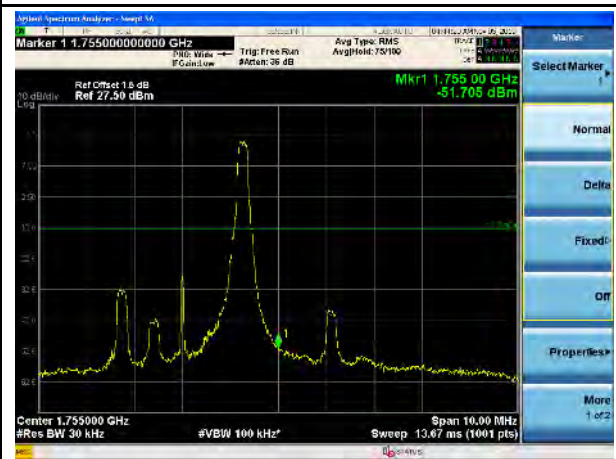

LTE Band 4, 16QAM, 1.4MHz-Low CH, 1RB

LTE Band 4, 16QAM, 1.4MHz-High CH, 1RB

LTE Band 4, 16QAM, 1.4MHz-Low CH, 100% RB

LTE Band 4, 16QAM, 1.4MHz-High CH, 100% RB

LTE Band 4, 16QAM, 3MHz-Low CH, 1RB

LTE Band 4, 16QAM, 3MHz-High CH, 1RB

LTE Band 4, 16QAM, 3MHz-Low CH, 100% RB

LTE Band 4, 16QAM, 3MHz-High CH, 100% RB

LTE Band 4, 16QAM, 5MHz-Low CH, 1RB

LTE Band 4, 16QAM, 5MHz-High CH, 1RB

LTE Band 4, 16QAM, 5MHz-Low CH, 100% RB

LTE Band 4, 16QAM, 5MHz-High CH, 100% RB