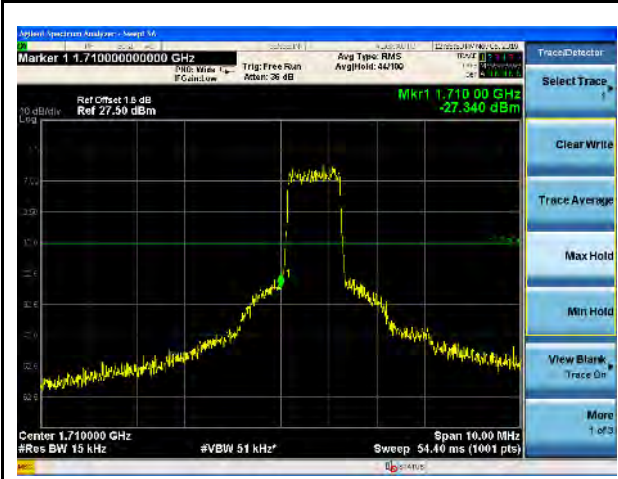

LTE Band 66, QPSK, 15MHz-Low CH, 1RB

LTE Band 66, QPSK, 15MHz-High CH, 1RB

LTE Band 66, QPSK, 15MHz-Low CH, 100% RB

LTE Band 66, QPSK, 15MHz-High CH, 100% RB

LTE Band 66, QPSK, 20MHz-Low CH, 1RB

LTE Band 66, QPSK, 20MHz-High CH, 1RB

LTE Band 66, QPSK, 20MHz-Low CH, 100% RB

LTE Band 66, QPSK, 20MHz-High CH, 100% RB

LTE Band 66, 16QAM, 1.4MHz-Low CH, 1RB

LTE Band 66, 16QAM, 1.4MHz-High CH, 1RB

LTE Band 66, 16QAM, 1.4MHz-Low CH, 100% RB

LTE Band 66, 16QAM, 1.4MHz-High CH, 100% RB

LTE Band 66, 16QAM, 3MHz-Low CH, 1RB

LTE Band 66, 16QAM, 3MHz-High CH, 1RB

LTE Band 66, 16QAM, 3MHz-Low CH, 100% RB

LTE Band 66, 16QAM, 3MHz-High CH, 100% RB

LTE Band 66, 16QAM, 5MHz-Low CH, 1RB