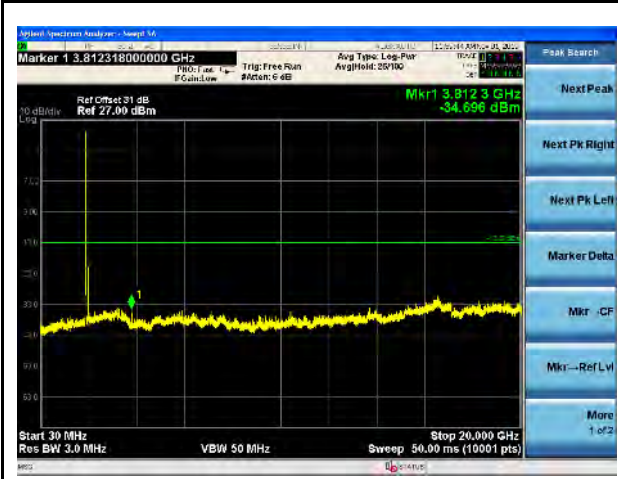

LTE Band 66, 16QAM, 10MHz-High CH, 100% RB

LTE Band 66, 16QAM, 15MHz-Low CH, 1RB

LTE Band 66, 16QAM, 15MHz-High CH, 1RB

LTE Band 66, 16QAM, 15MHz-Low CH, 100% RB

LTE Band 66, 16QAM, 15MHz-High CH, 100% RB

LTE Band 66, 16QAM, 20MHz-Low CH, 1RB

LTE Band 66, 16QAM, 20MHz-High CH, 1RB

LTE Band 66, 16QAM, 20MHz-Low CH, 100% RB

LTE Band 66, 16QAM, 20MHz-High CH, 100% RB

Appendix C - LTE CSE Test Plots

LTE Band 2, 5MHz-Low CH

LTE Band 2, 5MHz-Mid CH

LTE Band 2, 5MHz-High CH

LTE Band 2, 10MHz-Low CH

LTE Band 2, 10MHz-Mid CH

LTE Band 2, 10MHz- High CH

LTE Band 2, 15MHz-Low CH

LTE Band 2, 15MHz-Mid CH

LTE Band 2, 15MHz-High CH