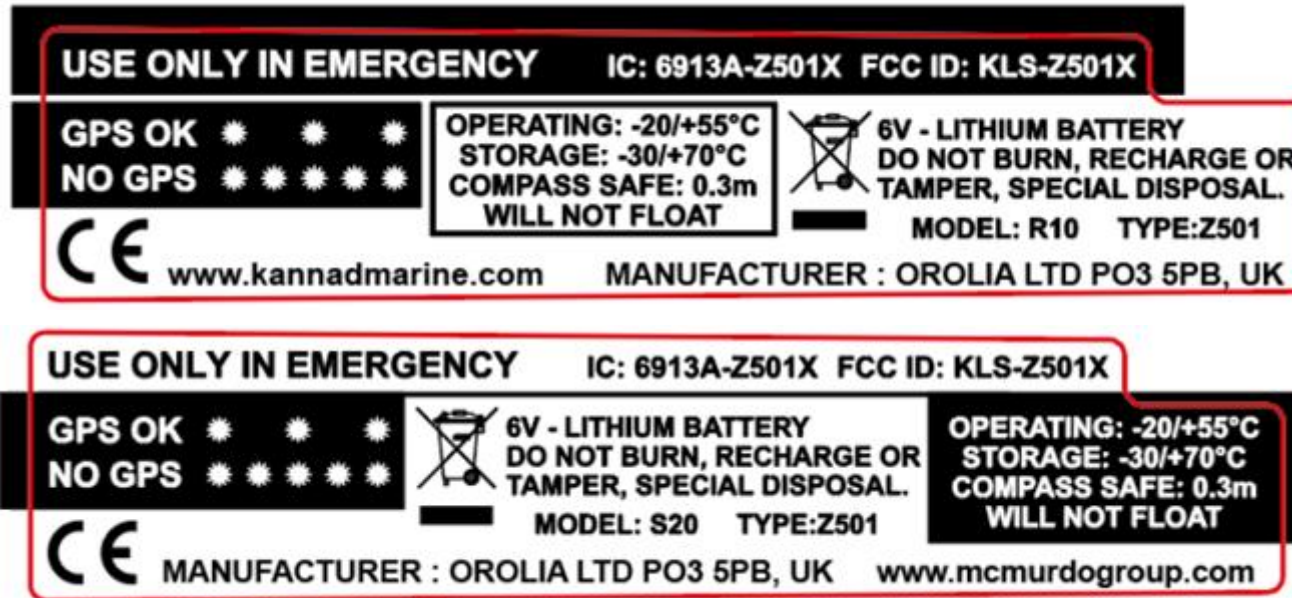

KLS-Z501 Exhibit 01 - Product Label

This is an image of the label artwork for model Z501:

Erwan THOMAS
 Certification and Hardware Engineer
 Tel : +33 (0)2 97 02 96 83
 Email : erwan.thomas@orolia.com