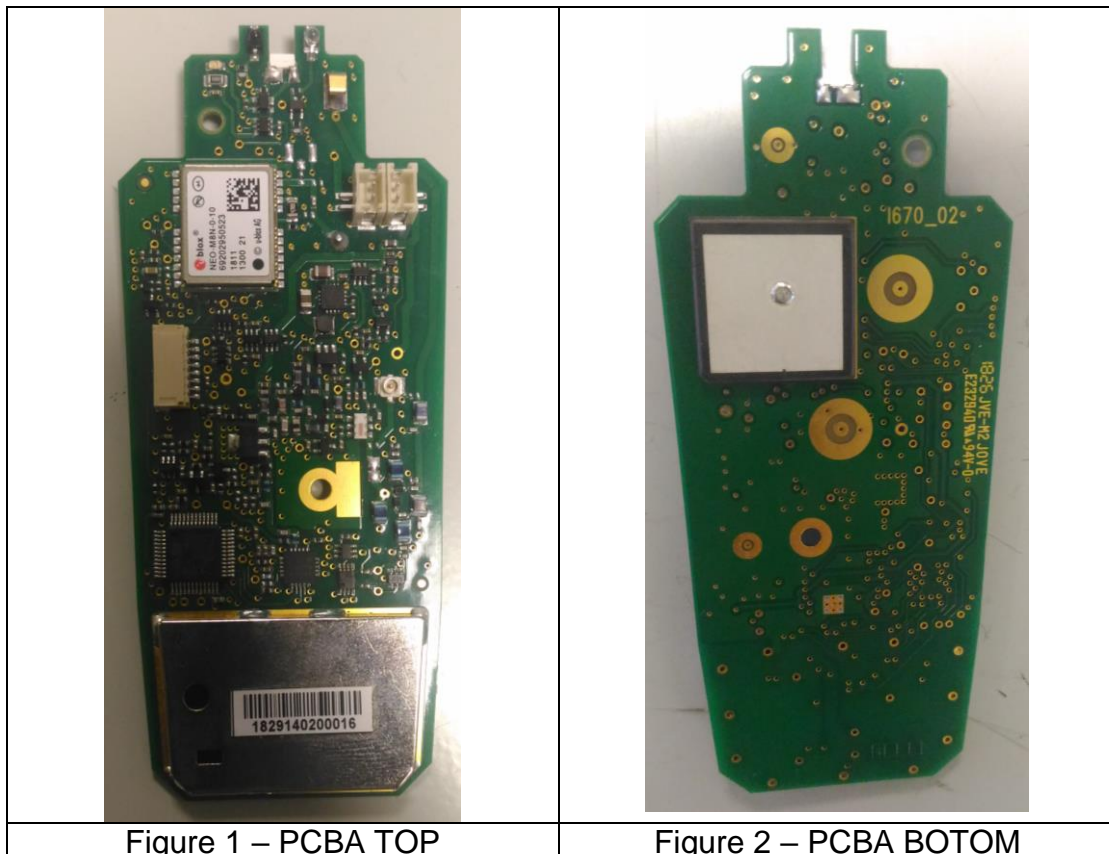

KLS-Z423 Exhibit 05 - Internal Photos

Erwan THOMAS
Hardware Engineer
Tel : +33 (0)2 97 02 96 83
Email : erwan.thomas@orolia.com