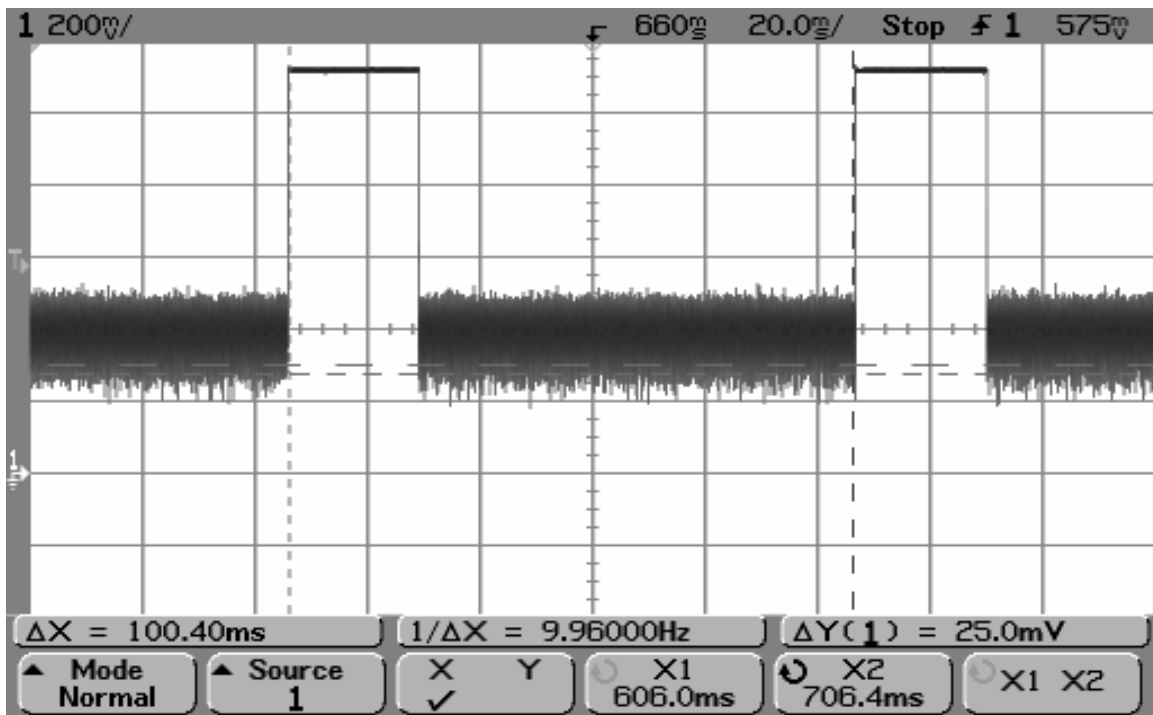

SP-652-XXX: Maximum number of Sleep Pulses in a 100 msec period

SP-652-XXX: Hello and Sleep Transmissions - 5 second limit (over 10 second period)

SP-652-XXX: Hello and Sleep Transmissions - 5 second limit (over 20 second period)

SP-652-XXX: Data Pulse (23.2 msec)

SP-652-XXX: Number of Data Pulses in 100 msec period

SP-652-XXX: Maximum Data Pulses in one second period

SP-652-XXX: 30 second silent period between Data Transmissions