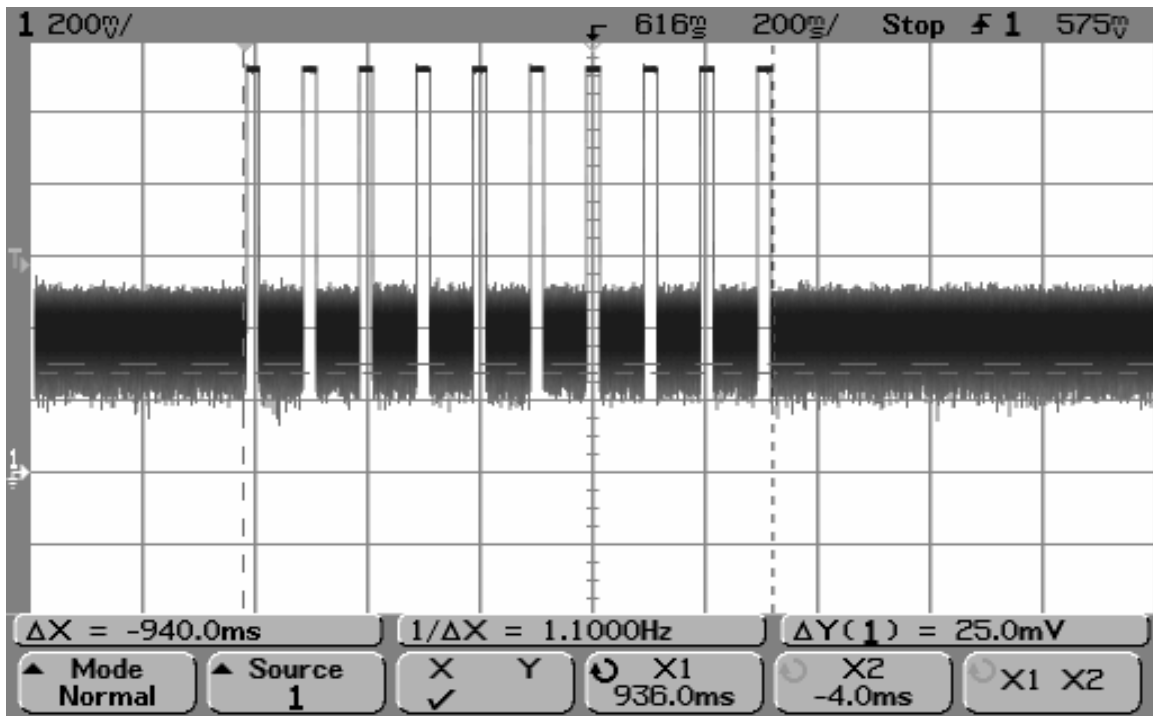

SP-652-XXX Duty Cycle Plots

SP-652-XXX Wake-Up Pulse of less than 5 seconds

SP-652-XXX Wake-Up Pulse over 20 second period

SP-652-XXX: Hello Pulse (3.64 msec)

SP-652-XXX: Sleep Pulse (6.56 msec)

SP-652-XXX: Maximum number of Hello and Sleep Pulses in a 100 msec period

SP-652-XXX: Maximum number of Sleep Pulses in a 100 msec period

SP-652-XXX: Hello and Sleep Transmissions - 5 second limit (over 10 second period)

SP-652-XXX: Hello and Sleep Transmissions - 5 second limit (over 20 second period)

SP-652-XXX: Data Pulse (23.2 msec)

SP-652-XXX: Number of Data Pulses in 100 msec period

SP-652-XXX: Maximum Data Pulses in one second period

SP-652-XXX: 30 second silent period between Data Transmissions