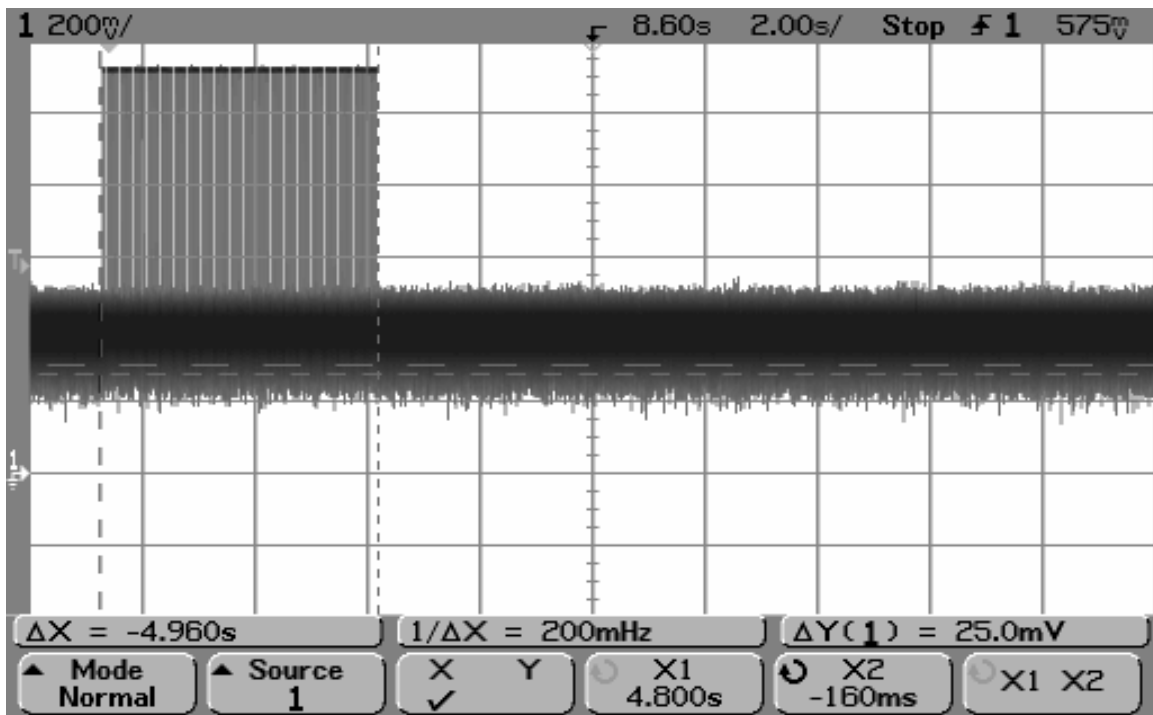

SP-652-XXX Duty Cycle Plots

SP-652-XXX Wake-Up Pulse of less than 5 seconds

SP-652-XXX Wake-Up Pulse over 20 second period

SP-652-XXX: Hello Pulse (3.64 msec)

SP-652-XXX: Sleep Pulse (6.56 msec)

SP-652-XXX: Maximum number of Hello and Sleep Pulses in a 100 msec period

SP-652-XXX: Maximum number of Sleep Pulses in a 100 msec period

SP-652-XXX: Hello and Sleep Transmissions - 5 second limit (over 10 second period)

SP-652-XXX: Hello and Sleep Transmissions - 5 second limit (over 20 second period)

SP-652-XXX: Data Pulse (23.2 msec)

SP-652-XXX: Number of Data Pulses in 100 msec period

SP-652-XXX: Maximum Data Pulses in one second period

SP-652-XXX: 30 second silent period between Data Transmissions