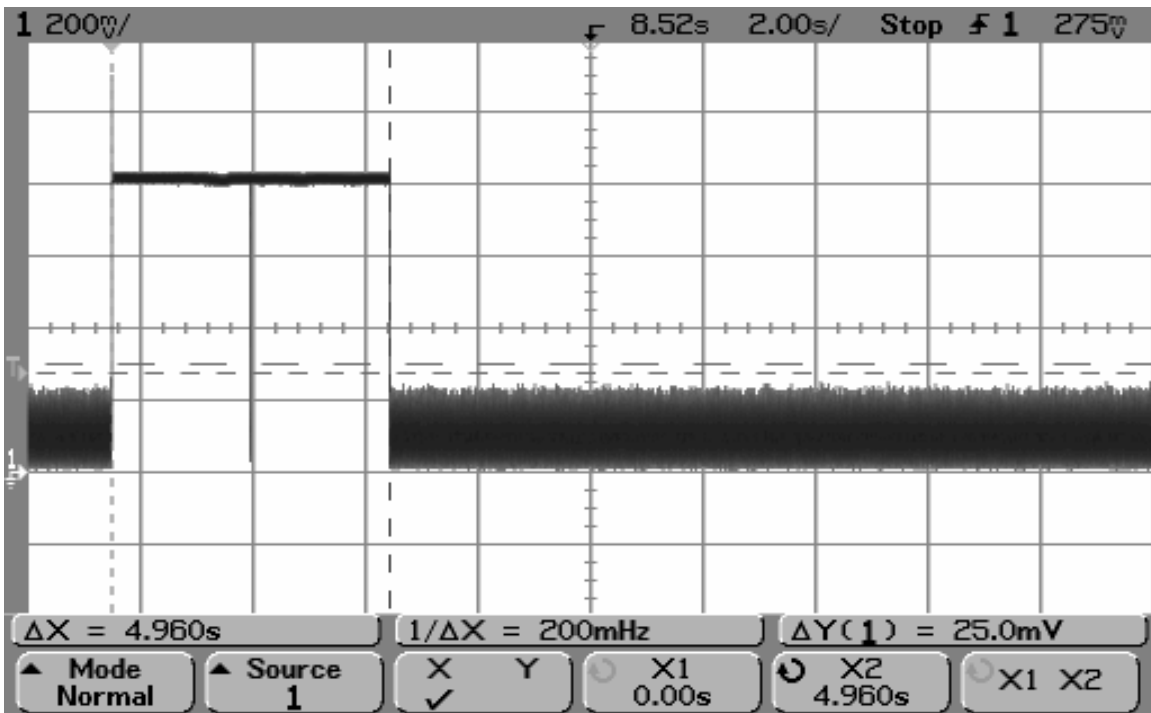

SP-652-XXX Duty Cycle Plots

SP-652-XXX Wake-Up Pulse of less than 5 seconds

SP-652-XXX Wake-Up Pulse over 20 second period

SP-652-XXX: Hello Pulse (3.64 msec)

SP-652-XXX: Sleep Pulse (6.56 msec)

SP-652-XXX: Maximum number of Hello and Sleep Pulses in a 100 msec period

SP-652-XXX: Maximum number of Sleep Pulses in a 100 msec period

SP-652-XXX: Hello and Sleep Transmissions - 5 second limit (over 10 second period)

SP-652-XXX: Hello and Sleep Transmissions - 5 second limit (over 20 second period)

SP-652-XXX: Data Pulse (23.2 msec)

SP-652-XXX: Number of Data Pulses in 100 msec period

SP-652-XXX: Maximum Data Pulses in one second period

SP-652-XXX: 30 second silent period between Data Transmissions