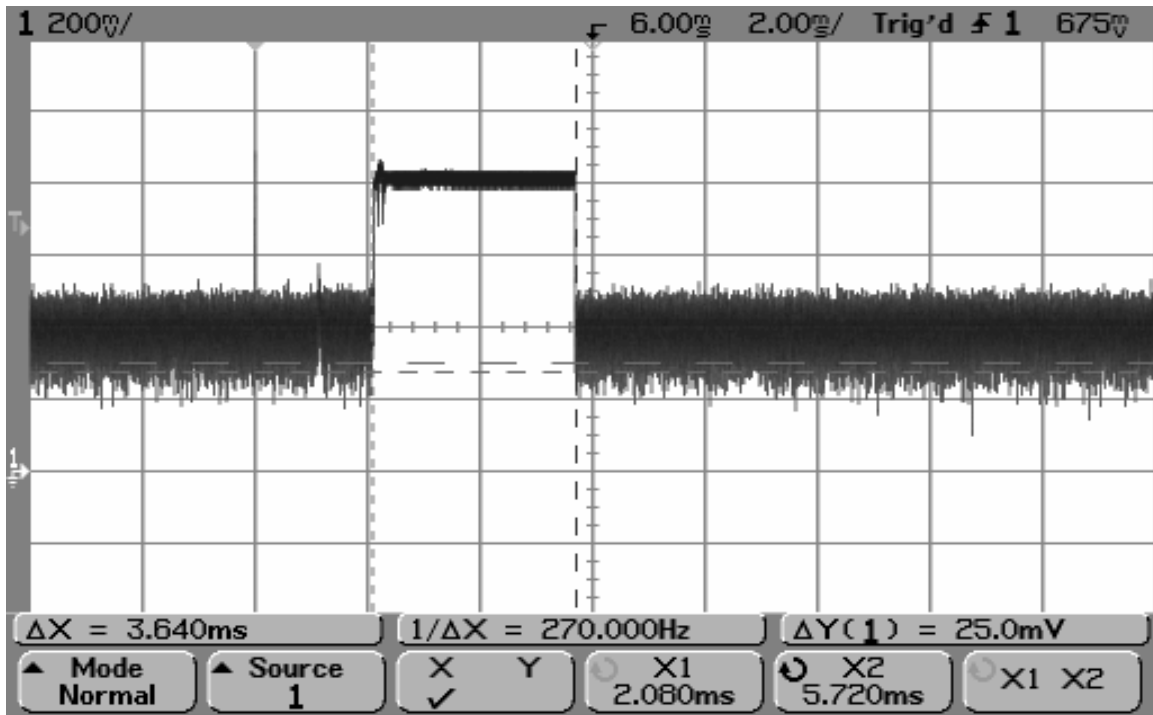

SP-652-XXX Duty Cycle Plots

SP-652-XXX Wake-Up Pulse of less than 5 seconds

SP-652-XXX Wake-Up Pulse over 20 second period

SP-652-XXX: Hello Pulse (3.64 msec)

SP-652-XXX: Sleep Pulse (6.56 msec)

SP-652-XXX: Maximum number of Hello and Sleep Pulses in a 100 msec period

SP-652-XXX: Maximum number of Sleep Pulses in a 100 msec period

SP-652-XXX: Hello and Sleep Transmissions - 5 second limit (over 10 second period)

SP-652-XXX: Hello and Sleep Transmissions - 5 second limit (over 20 second period)

SP-652-XXX: Data Pulse (23.2 msec)

SP-652-XXX: Number of Data Pulses in 100 msec period

SP-652-XXX: Maximum Data Pulses in one second period

SP-652-XXX: 30 second silent period between Data Transmissions