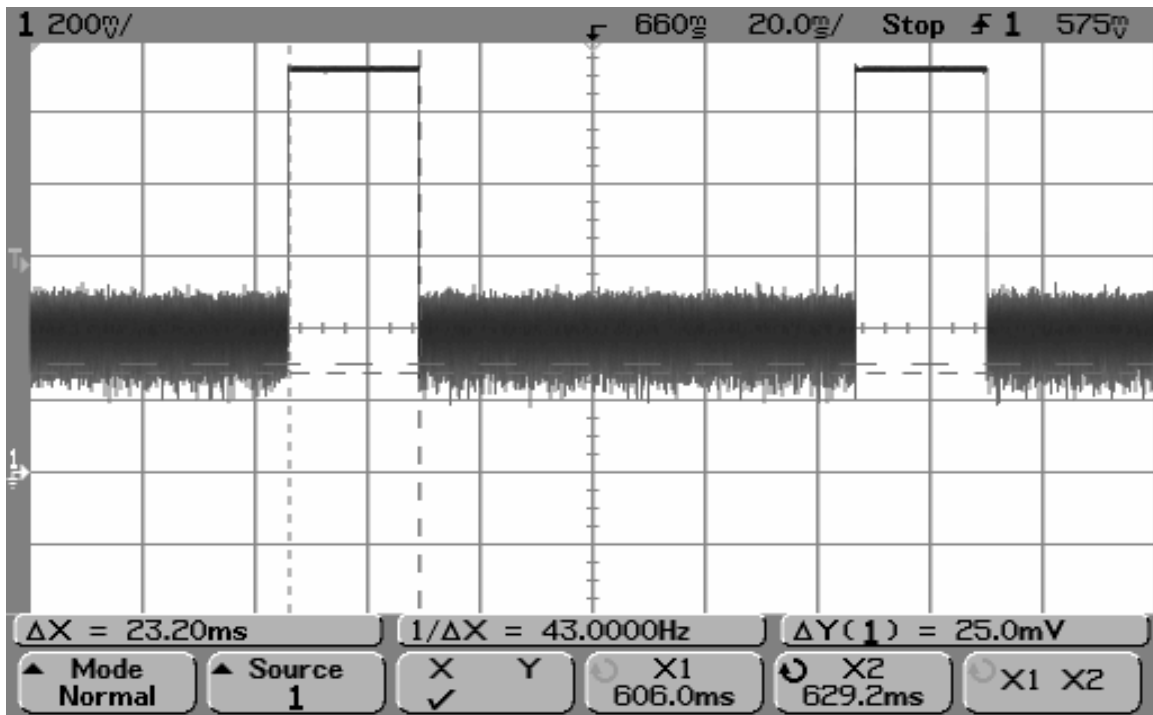

SP-652-XXX: Maximum number of Sleep Pulses in a 100 msec period

SP-652-XXX: Hello and Sleep Transmissions - 5 second limit (over 10 second period)

SP-652-XXX: Hello and Sleep Transmissions - 5 second limit (over 20 second period)

SP-652-XXX: Data Pulse (23.2 msec)

SP-652-XXX: Number of Data Pulses in 100 msec period

SP-652-XXX: Maximum Data Pulses in one second period

SP-652-XXX: 30 second silent period between Data Transmissions