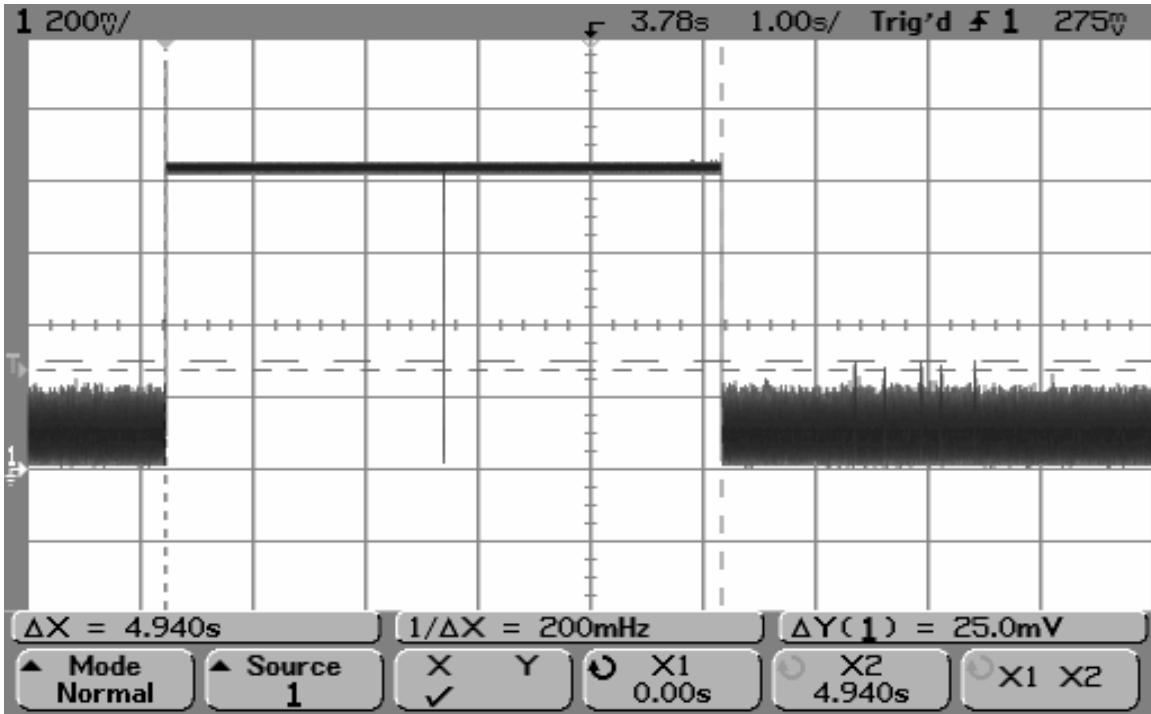

SP-652-XXX Duty Cycle Plots

SP-652-XXX Wake-Up Pulse of less than 5 seconds

SP-652-XXX Wake-Up Pulse over 20 second period

SP-652-XXX: Hello Pulse (3.64 msec)

SP-652-XXX: Sleep Pulse (6.56 msec)

SP-652-XXX: Maximum number of Hello and Sleep Pulses in a 100 msec period

SP-652-XXX: Maximum number of Sleep Pulses in a 100 msec period

SP-652-XXX: Hello and Sleep Transmissions - 5 second limit (over 10 second period)

SP-652-XXX: Hello and Sleep Transmissions - 5 second limit (over 20 second period)

SP-652-XXX: Data Pulse (23.2 msec)

SP-652-XXX: Number of Data Pulses in 100 msec period

SP-652-XXX: Maximum Data Pulses in one second period

SP-652-XXX: 30 second silent period between Data Transmissions