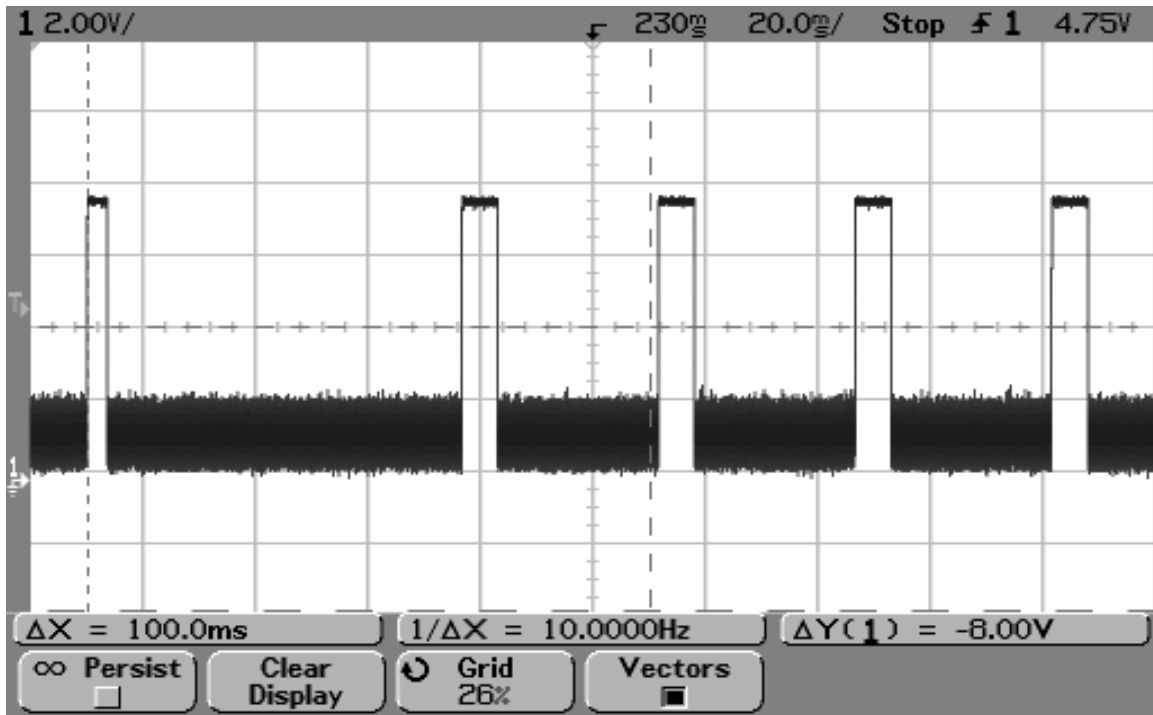

SP-652-XXX Duty Cycle Plots

SP-652-XXX Wake-Up Pulse of less than 5 seconds

SP-652-XXX Wake-Up Pulse over 20 second period

SP-652-XXX: Hello Pulse (3.64 msec)

SP-652-XXX: Sleep Pulse (6.56 msec)

SP-652-XXX: Maximum number of Hello and Sleep Pulses in a 100 msec period

SP-652-XXX: Maximum number of Sleep Pulses in a 100 msec period

SP-652-XXX: Hello and Sleep Transmissions - 5 second limit (over 10 second period)

SP-652-XXX: Hello and Sleep Transmissions - 5 second limit (over 20 second period)

SP-652-XXX: Data Pulse (23.2 msec)

SP-652-XXX: Number of Data Pulses in 100 msec period

SP-652-XXX: Maximum Data Pulses in one second period

SP-652-XXX: 30 second silent period between Data Transmissions