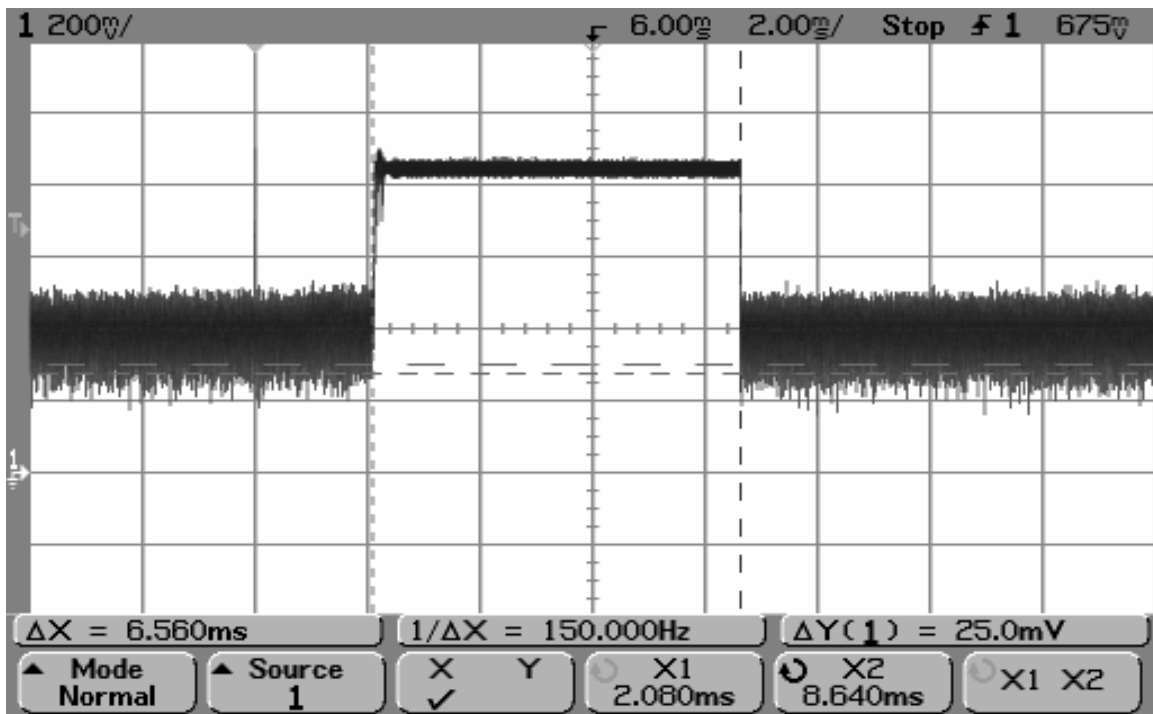

SP-652-XXX Duty Cycle Plots

SP-652-XXX Wake-Up Pulse of less than 5 seconds

SP-652-XXX Wake-Up Pulse over 20 second period

SP-652-XXX: Hello Pulse (3.64 msec)

SP-652-XXX: Sleep Pulse (6.56 msec)

SP-652-XXX: Maximum number of Hello and Sleep Pulses in a 100 msec period

SP-652-XXX: Maximum number of Sleep Pulses in a 100 msec period

SP-652-XXX: Hello and Sleep Transmissions - 5 second limit (over 10 second period)

SP-652-XXX: Hello and Sleep Transmissions - 5 second limit (over 20 second period)

SP-652-XXX: Data Pulse (23.2 msec)

SP-652-XXX: Number of Data Pulses in 100 msec period

SP-652-XXX: Maximum Data Pulses in one second period

SP-652-XXX: 30 second silent period between Data Transmissions