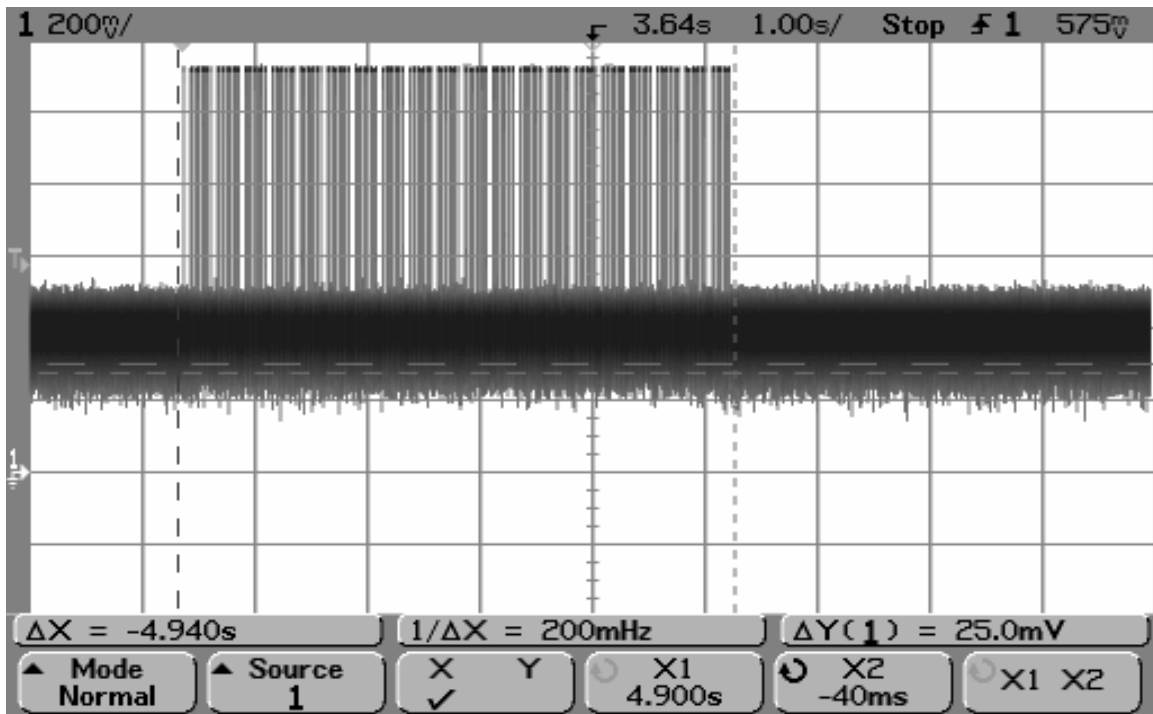

SP-652-XXX Duty Cycle Plots

SP-652-XXX Wake-Up Pulse of less than 5 seconds

SP-652-XXX Wake-Up Pulse over 20 second period

SP-652-XXX: Hello Pulse (3.64 msec)

SP-652-XXX: Sleep Pulse (6.56 msec)

SP-652-XXX: Maximum number of Hello and Sleep Pulses in a 100 msec period

SP-652-XXX: Maximum number of Sleep Pulses in a 100 msec period

SP-652-XXX: Hello and Sleep Transmissions - 5 second limit (over 10 second period)

SP-652-XXX: Hello and Sleep Transmissions - 5 second limit (over 20 second period)

SP-652-XXX: Data Pulse (23.2 msec)

SP-652-XXX: Number of Data Pulses in 100 msec period

SP-652-XXX: Maximum Data Pulses in one second period

SP-652-XXX: 30 second silent period between Data Transmissions