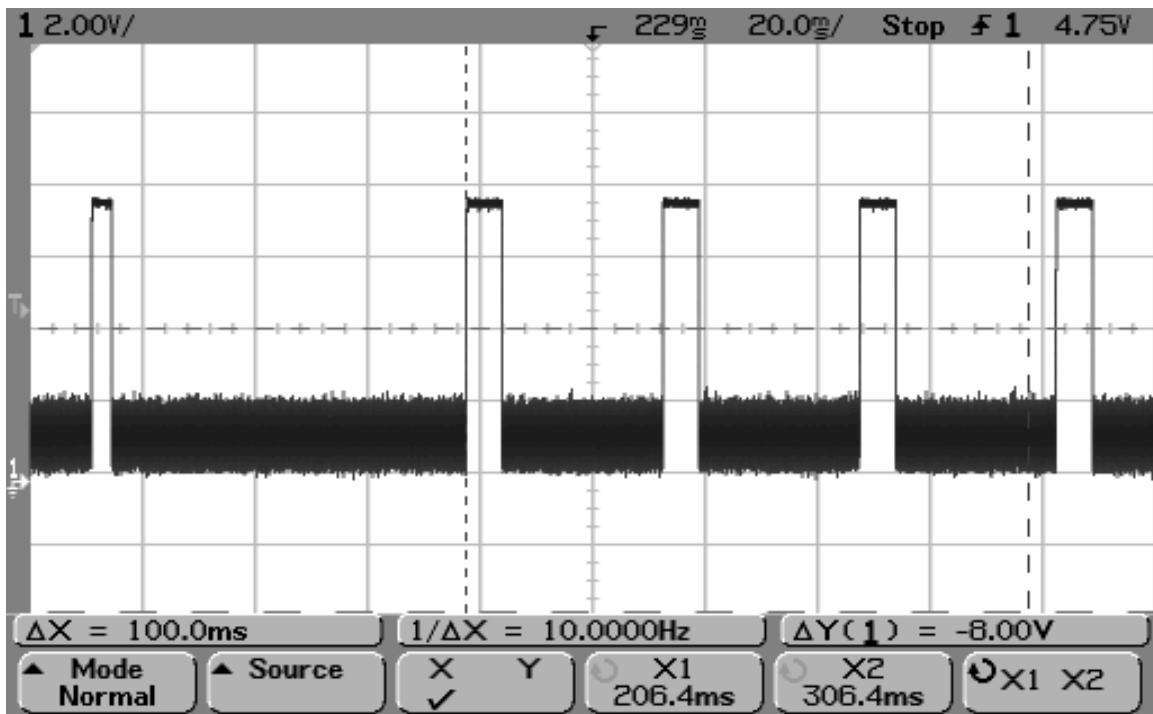

SP-652-XXX Duty Cycle Plots

SP-652-XXX Wake-Up Pulse of less than 5 seconds

SP-652-XXX Wake-Up Pulse over 20 second period

SP-652-XXX: Hello Pulse (3.64 msec)

SP-652-XXX: Sleep Pulse (6.56 msec)

SP-652-XXX: Maximum number of Hello and Sleep Pulses in a 100 msec period

SP-652-XXX: Maximum number of Sleep Pulses in a 100 msec period

SP-652-XXX: Hello and Sleep Transmissions - 5 second limit (over 10 second period)

SP-652-XXX: Hello and Sleep Transmissions - 5 second limit (over 20 second period)

SP-652-XXX: Data Pulse (23.2 msec)

SP-652-XXX: Number of Data Pulses in 100 msec period

SP-652-XXX: Maximum Data Pulses in one second period

SP-652-XXX: 30 second silent period between Data Transmissions