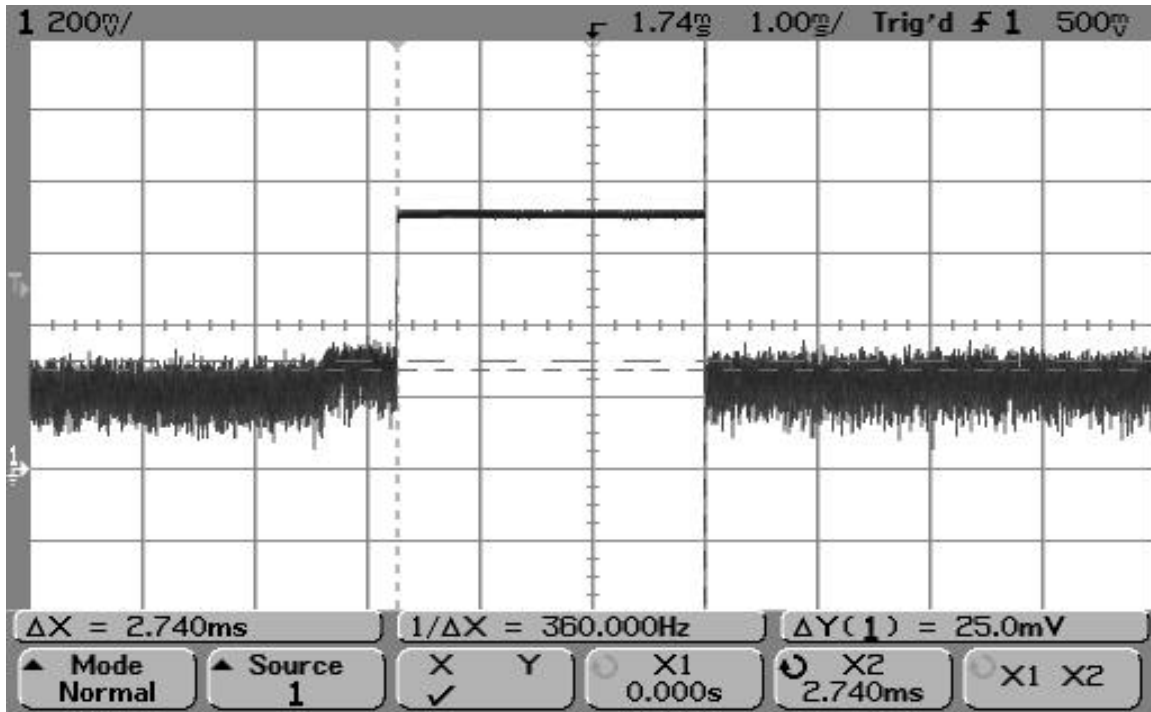

SMR-650P-1XX Duty Cycle/Bandwidth Plots

SMR-650P-1XX Single Data Pulse (9.96 msec)

SMR-650P-1XX Data Pulses within 100 msec

SMR-650P-1XX Data Pulses within 1 second

SMR-650P-1XX Data Pulses with 30 second silent period between transmissions

SMR-650P-1XX Single Hello Pulse (2.74 msec)

SMR-650P-1XX Single Sleep Pulse (5.86 msec)

SMR-650P-1XX Maximum Hello and Sleep Pulses within 100 msec period

SMR-650P-1XX Maximum Sleep Pulses within 100 msec period

SMR-650P-1XX Hello and Sleep Transmissions within 5 second limit (4.30 sec)

SMR-650P-1XX: Hello and Sleep Transmissions (over 20 second period)

SMR-650P-1XX Wake-Up Pulse of less than 5 seconds (2.5 seconds)