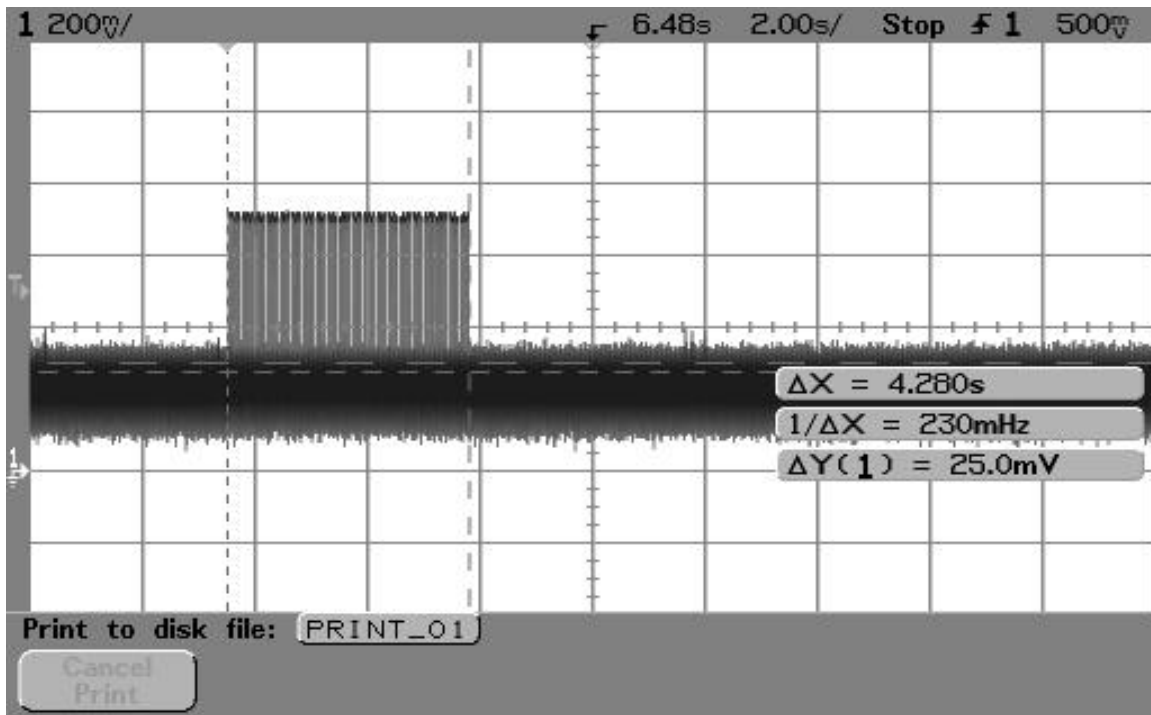

SMR-650P-1XX Duty Cycle/Bandwidth Plots

SMR-650P-1XX Single Data Pulse (9.96 msec)

SMR-650P-1XX Data Pulses within 100 msec

SMR-650P-1XX Data Pulses within 1 second

SMR-650P-1XX Data Pulses with 30 second silent period between transmissions

SMR-650P-1XX Single Hello Pulse (2.74 msec)

SMR-650P-1XX Single Sleep Pulse (5.86 msec)

SMR-650P-1XX Maximum Hello and Sleep Pulses within 100 msec period

SMR-650P-1XX Maximum Sleep Pulses within 100 msec period

SMR-650P-1XX Hello and Sleep Transmissions within 5 second limit (4.30 sec)

SMR-650P-1XX: Hello and Sleep Transmissions (over 20 second period)

SMR-650P-1XX Wake-Up Pulse of less than 5 seconds (2.5 seconds)