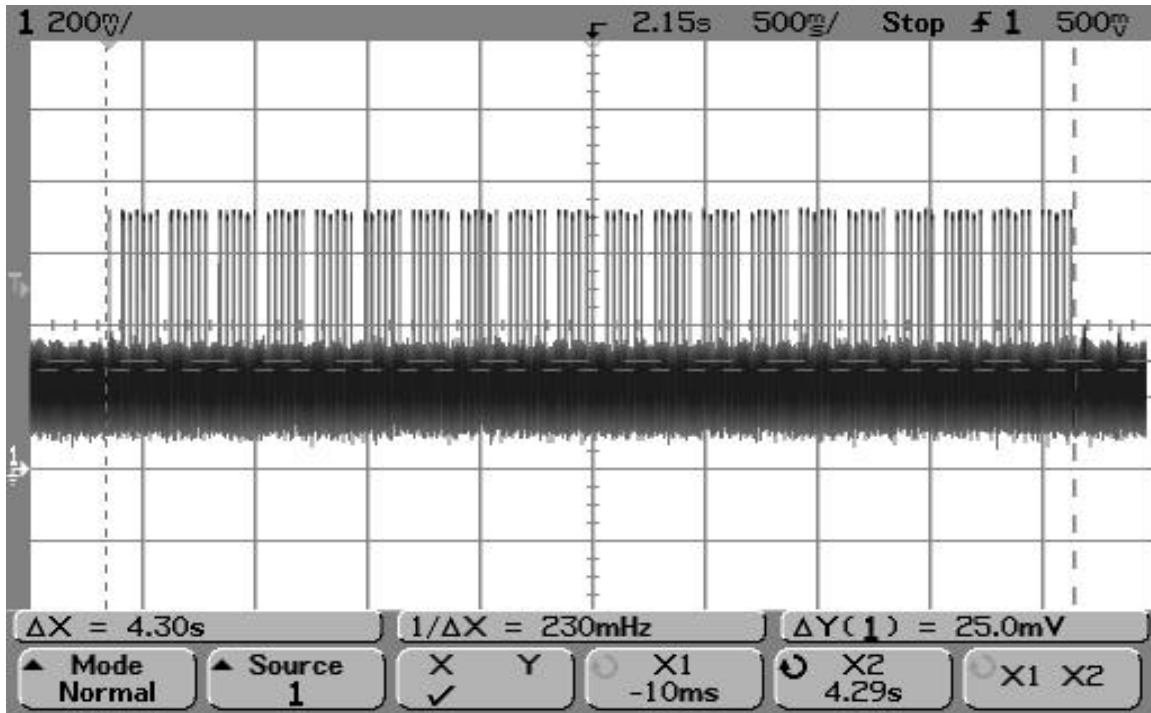

SMR-650P-1XX Duty Cycle/Bandwidth Plots

SMR-650P-1XX Single Data Pulse (9.96 msec)

SMR-650P-1XX Data Pulses within 100 msec

SMR-650P-1XX Data Pulses within 1 second

SMR-650P-1XX Data Pulses with 30 second silent period between transmissions

SMR-650P-1XX Single Hello Pulse (2.74 msec)

SMR-650P-1XX Single Sleep Pulse (5.86 msec)

SMR-650P-1XX Maximum Hello and Sleep Pulses within 100 msec period

SMR-650P-1XX Maximum Sleep Pulses within 100 msec period

SMR-650P-1XX Hello and Sleep Transmissions within 5 second limit (4.30 sec)

SMR-650P-1XX: Hello and Sleep Transmissions (over 20 second period)

SMR-650P-1XX Wake-Up Pulse of less than 5 seconds (2.5 seconds)