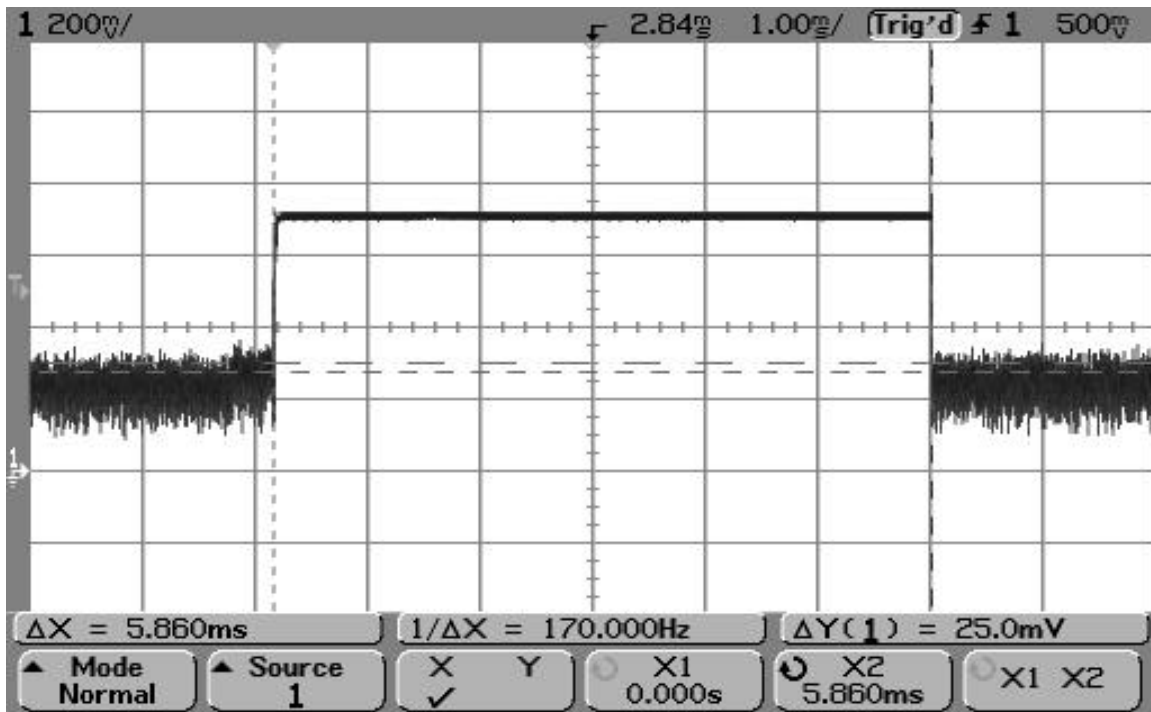

SMR-650P-1XX Duty Cycle/Bandwidth Plots

SMR-650P-1XX Single Data Pulse (9.96 msec)

SMR-650P-1XX Data Pulses within 100 msec

SMR-650P-1XX Data Pulses within 1 second

SMR-650P-1XX Data Pulses with 30 second silent period between transmissions

SMR-650P-1XX Single Hello Pulse (2.74 msec)

SMR-650P-1XX Single Sleep Pulse (5.86 msec)

SMR-650P-1XX Maximum Hello and Sleep Pulses within 100 msec period

SMR-650P-1XX Maximum Sleep Pulses within 100 msec period

SMR-650P-1XX Hello and Sleep Transmissions within 5 second limit (4.30 sec)

SMR-650P-1XX: Hello and Sleep Transmissions (over 20 second period)

SMR-650P-1XX Wake-Up Pulse of less than 5 seconds (2.5 seconds)