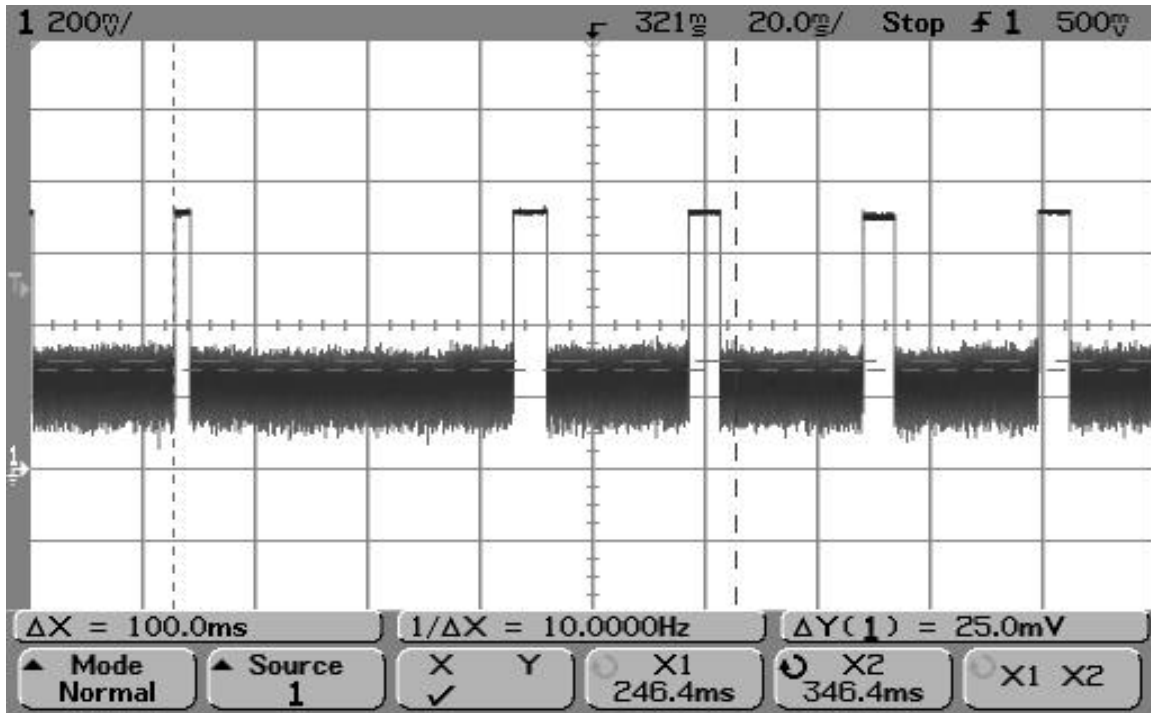

SMR-650P-1XX Duty Cycle/Bandwidth Plots

SMR-650P-1XX Single Data Pulse (9.96 msec)

SMR-650P-1XX Data Pulses within 100 msec

SMR-650P-1XX Data Pulses within 1 second

SMR-650P-1XX Data Pulses with 30 second silent period between transmissions

SMR-650P-1XX Single Hello Pulse (2.74 msec)

SMR-650P-1XX Single Sleep Pulse (5.86 msec)

SMR-650P-1XX Maximum Hello and Sleep Pulses within 100 msec period

SMR-650P-1XX Maximum Sleep Pulses within 100 msec period

SMR-650P-1XX Hello and Sleep Transmissions within 5 second limit (4.30 sec)

SMR-650P-1XX: Hello and Sleep Transmissions (over 20 second period)

SMR-650P-1XX Wake-Up Pulse of less than 5 seconds (2.5 seconds)