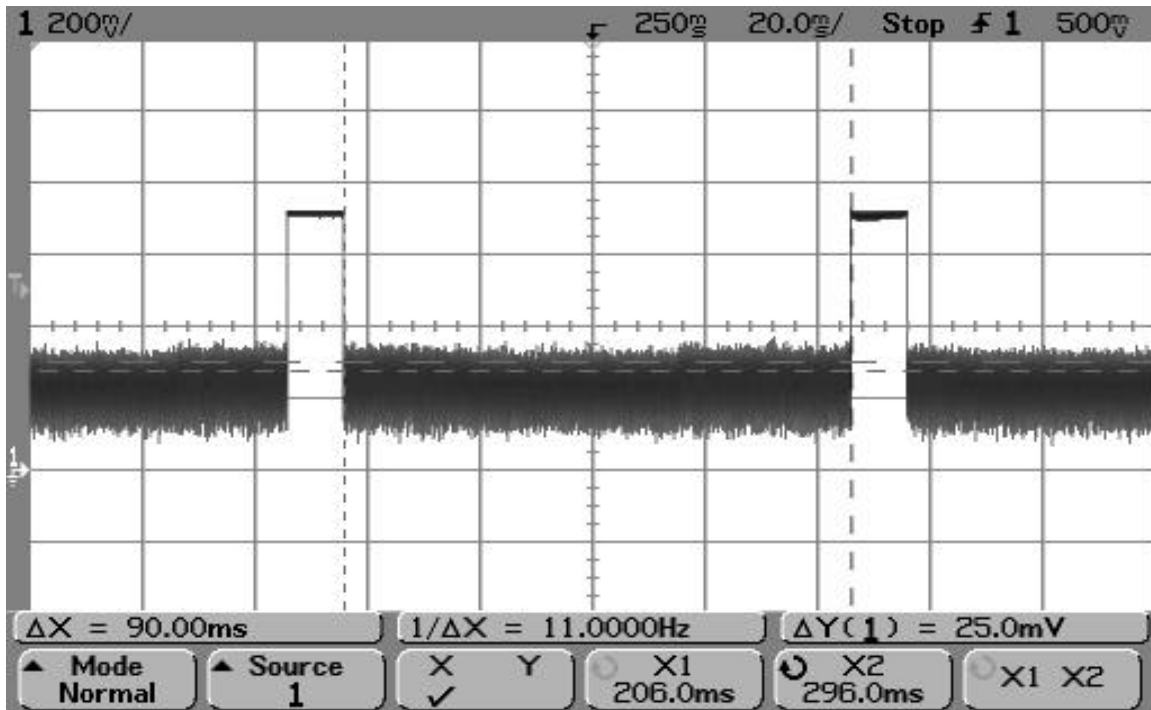

SMR-650P-1XX Duty Cycle/Bandwidth Plots

SMR-650P-1XX Single Data Pulse (9.96 msec)

SMR-650P-1XX Data Pulses within 100 msec

SMR-650P-1XX Data Pulses within 1 second

SMR-650P-1XX Data Pulses with 30 second silent period between transmissions

SMR-650P-1XX Single Hello Pulse (2.74 msec)

SMR-650P-1XX Single Sleep Pulse (5.86 msec)

SMR-650P-1XX Maximum Hello and Sleep Pulses within 100 msec period

SMR-650P-1XX Maximum Sleep Pulses within 100 msec period

SMR-650P-1XX Hello and Sleep Transmissions within 5 second limit (4.30 sec)

SMR-650P-1XX: Hello and Sleep Transmissions (over 20 second period)

SMR-650P-1XX Wake-Up Pulse of less than 5 seconds (2.5 seconds)