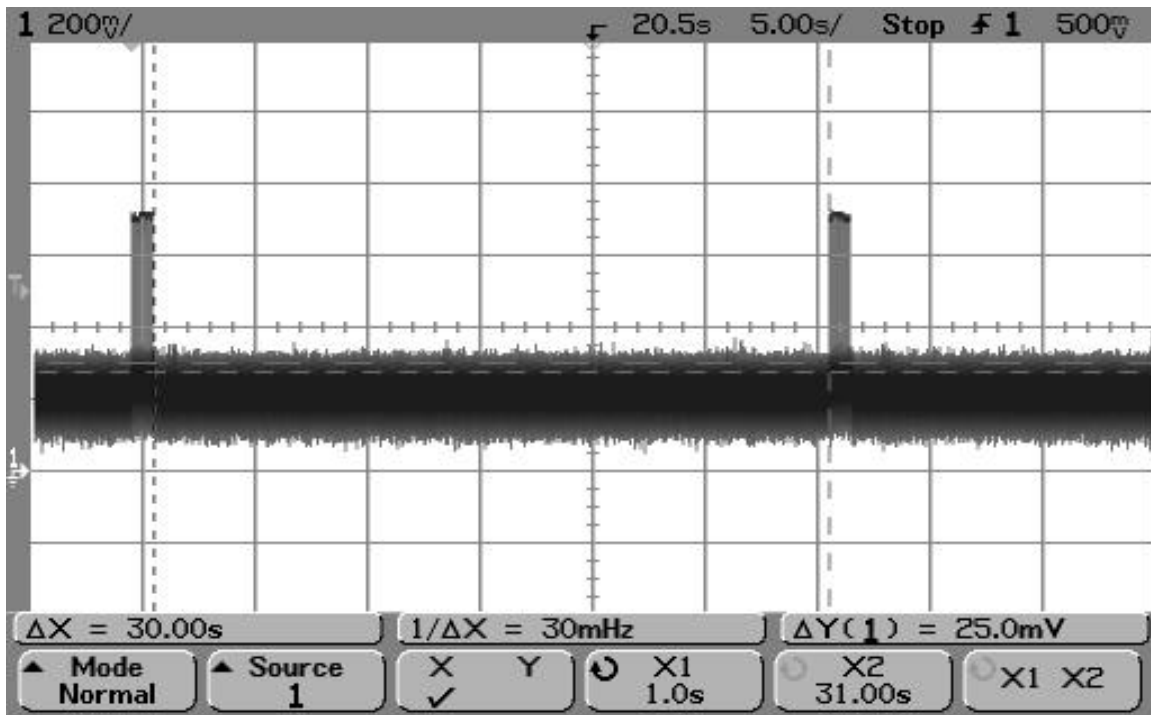

SMR-650P-1XX Duty Cycle/Bandwidth Plots

SMR-650P-1XX Single Data Pulse (9.96 msec)

SMR-650P-1XX Data Pulses within 100 msec

SMR-650P-1XX Data Pulses within 1 second

SMR-650P-1XX Data Pulses with 30 second silent period between transmissions

SMR-650P-1XX Single Hello Pulse (2.74 msec)

SMR-650P-1XX Single Sleep Pulse (5.86 msec)

SMR-650P-1XX Maximum Hello and Sleep Pulses within 100 msec period

SMR-650P-1XX Maximum Sleep Pulses within 100 msec period

SMR-650P-1XX Hello and Sleep Transmissions within 5 second limit (4.30 sec)

SMR-650P-1XX: Hello and Sleep Transmissions (over 20 second period)

SMR-650P-1XX Wake-Up Pulse of less than 5 seconds (2.5 seconds)