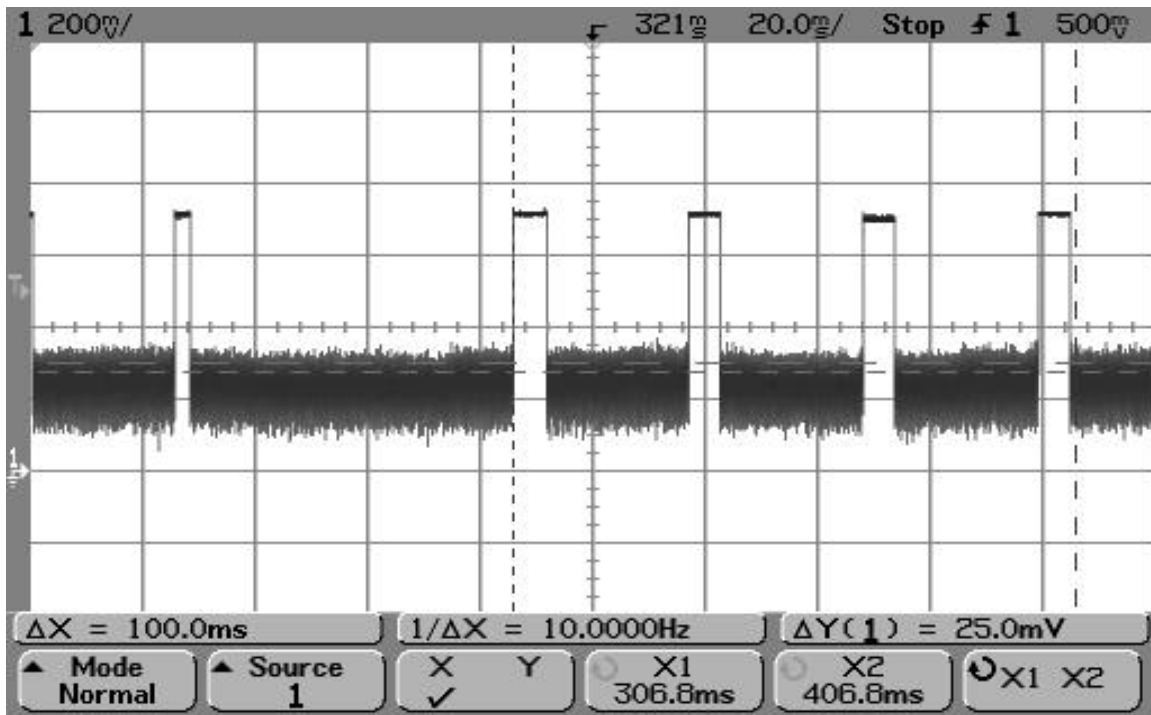

SMR-650P-1XX Duty Cycle/Bandwidth Plots

SMR-650P-1XX Single Data Pulse (9.96 msec)

SMR-650P-1XX Data Pulses within 100 msec

SMR-650P-1XX Data Pulses within 1 second

SMR-650P-1XX Data Pulses with 30 second silent period between transmissions

SMR-650P-1XX Single Hello Pulse (2.74 msec)

SMR-650P-1XX Single Sleep Pulse (5.86 msec)

SMR-650P-1XX Maximum Hello and Sleep Pulses within 100 msec period

SMR-650P-1XX Maximum Sleep Pulses within 100 msec period

SMR-650P-1XX Hello and Sleep Transmissions within 5 second limit (4.30 sec)

SMR-650P-1XX: Hello and Sleep Transmissions (over 20 second period)

SMR-650P-1XX Wake-Up Pulse of less than 5 seconds (2.5 seconds)