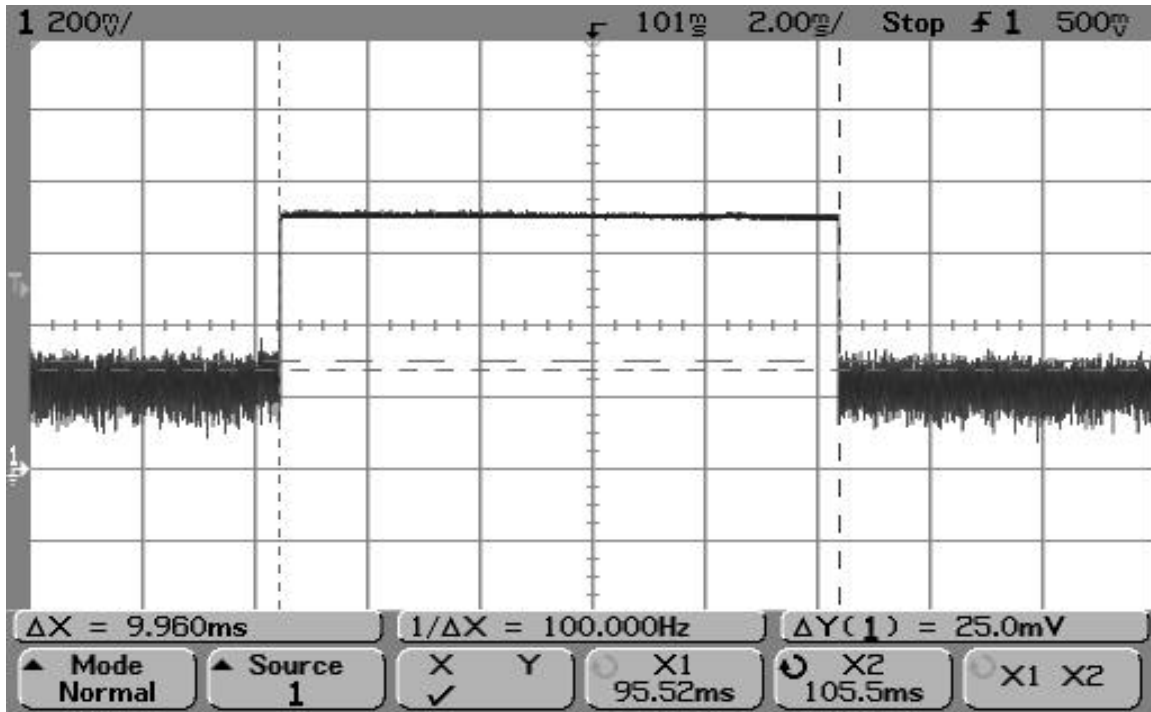

SMR-650P-1XX Duty Cycle/Bandwidth Plots

SMR-650P-1XX Single Data Pulse (9.96 msec)

SMR-650P-1XX Data Pulses within 100 msec

SMR-650P-1XX Data Pulses within 1 second

SMR-650P-1XX Data Pulses with 30 second silent period between transmissions

SMR-650P-1XX Single Hello Pulse (2.74 msec)

SMR-650P-1XX Single Sleep Pulse (5.86 msec)

SMR-650P-1XX Maximum Hello and Sleep Pulses within 100 msec period

SMR-650P-1XX Maximum Sleep Pulses within 100 msec period

SMR-650P-1XX Hello and Sleep Transmissions within 5 second limit (4.30 sec)

SMR-650P-1XX: Hello and Sleep Transmissions (over 20 second period)

SMR-650P-1XX Wake-Up Pulse of less than 5 seconds (2.5 seconds)