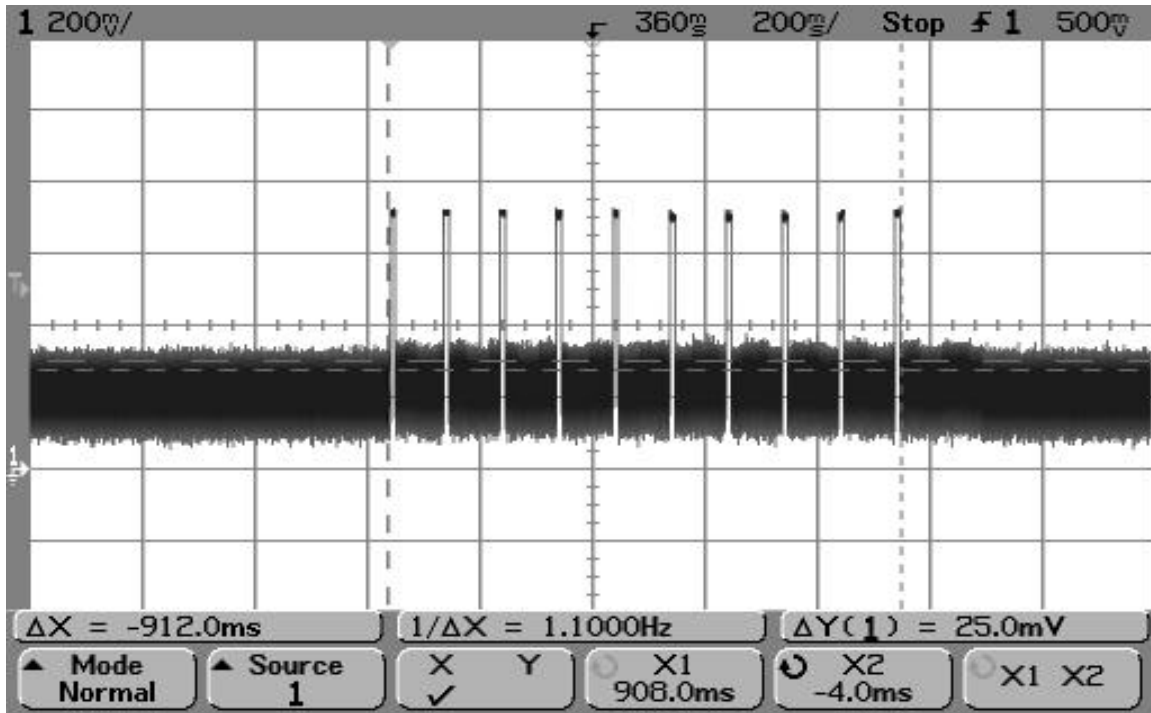

SMR-650P-1XX Duty Cycle/Bandwidth Plots

SMR-650P-1XX Single Data Pulse (9.96 msec)

SMR-650P-1XX Data Pulses within 100 msec

SMR-650P-1XX Data Pulses within 1 second

SMR-650P-1XX Data Pulses with 30 second silent period between transmissions

SMR-650P-1XX Single Hello Pulse (2.74 msec)

SMR-650P-1XX Single Sleep Pulse (5.86 msec)

SMR-650P-1XX Maximum Hello and Sleep Pulses within 100 msec period

SMR-650P-1XX Maximum Sleep Pulses within 100 msec period

SMR-650P-1XX Hello and Sleep Transmissions within 5 second limit (4.30 sec)

SMR-650P-1XX: Hello and Sleep Transmissions (over 20 second period)

SMR-650P-1XX Wake-Up Pulse of less than 5 seconds (2.5 seconds)