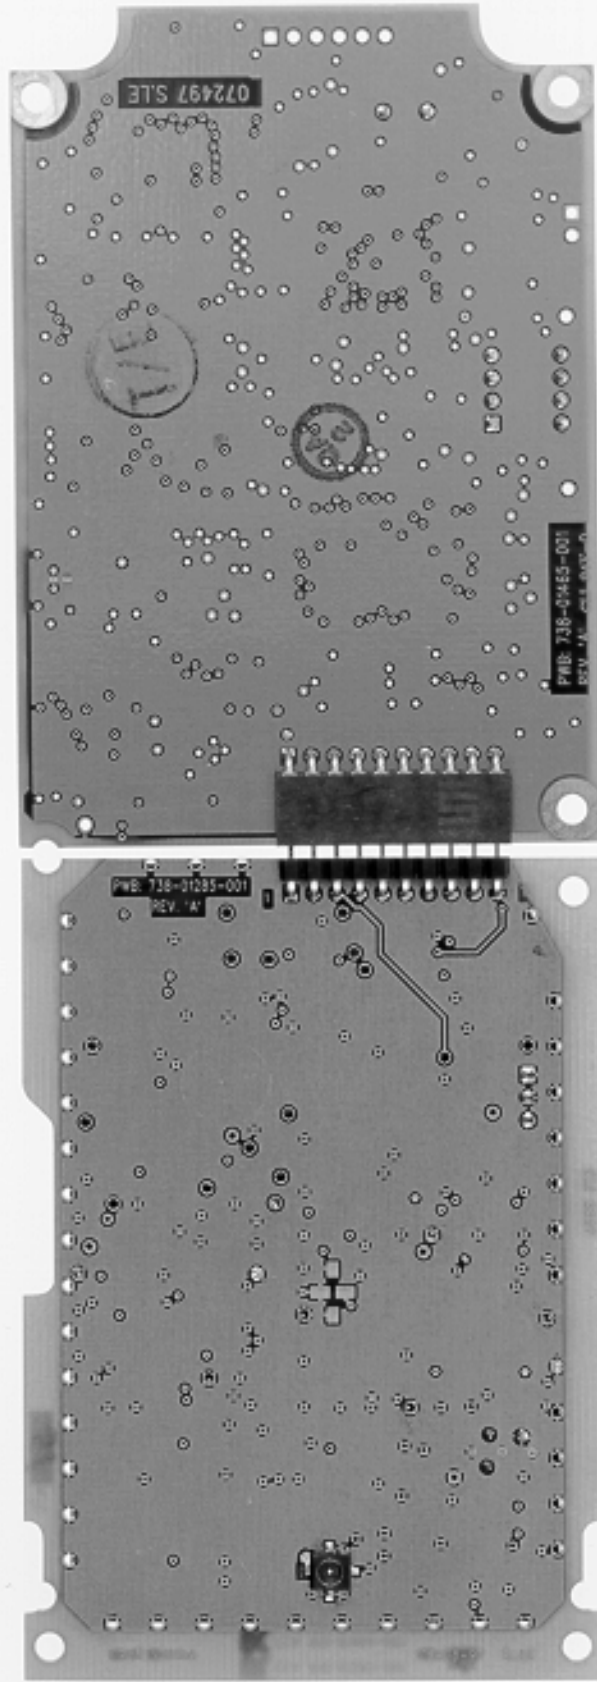

Savi Technology
FCC ID: KL7410R-M1
RF Comm-Top w/shields

Savi Technology
FCC ID: KL7410R-M1
RF Comm-Top w/o shields

Savi Technology
FCC ID: KL7410R-M1
RF Comm-Bottom

Savi Technology
FCC ID: KL7410R-M1
RF Comm-w/ main shield

Savi Technology
FCC ID: KL7410R-M1
Exposed view

Savi Technology
FCC ID: KL7410R-M1
Exposed view

Savi Technology
FCC ID: KL7410R-M1
Extended View Top

Savi Technology
FCC ID: KL7410R-M1
Internal View