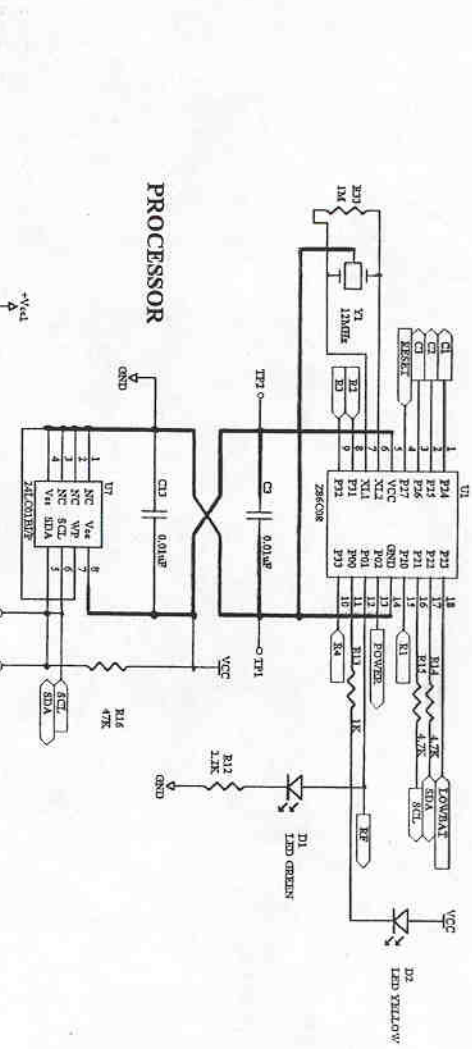

NOTES:
1. LOW BATTERY DETECT THRESHOLD IS AT V_{BATT} = 6.9 ± 0.2 V.

Metric Access Products, Inc.		240 Skidmore Street Spartanburg, SC 29702 Phone: (803) 535-1234 Fax: (803) 535-2117	
Title: KVT WIRELESS KEYPAD			
Size: B	Number: 3039F0A/C/E	Revision: F0	Drawn by: MAW
Date: 15-Nov-1999	Sheet: 1 of 1		
File: POWER/ARMOR/CORP/KEYPAD/KEYPAD.PDF