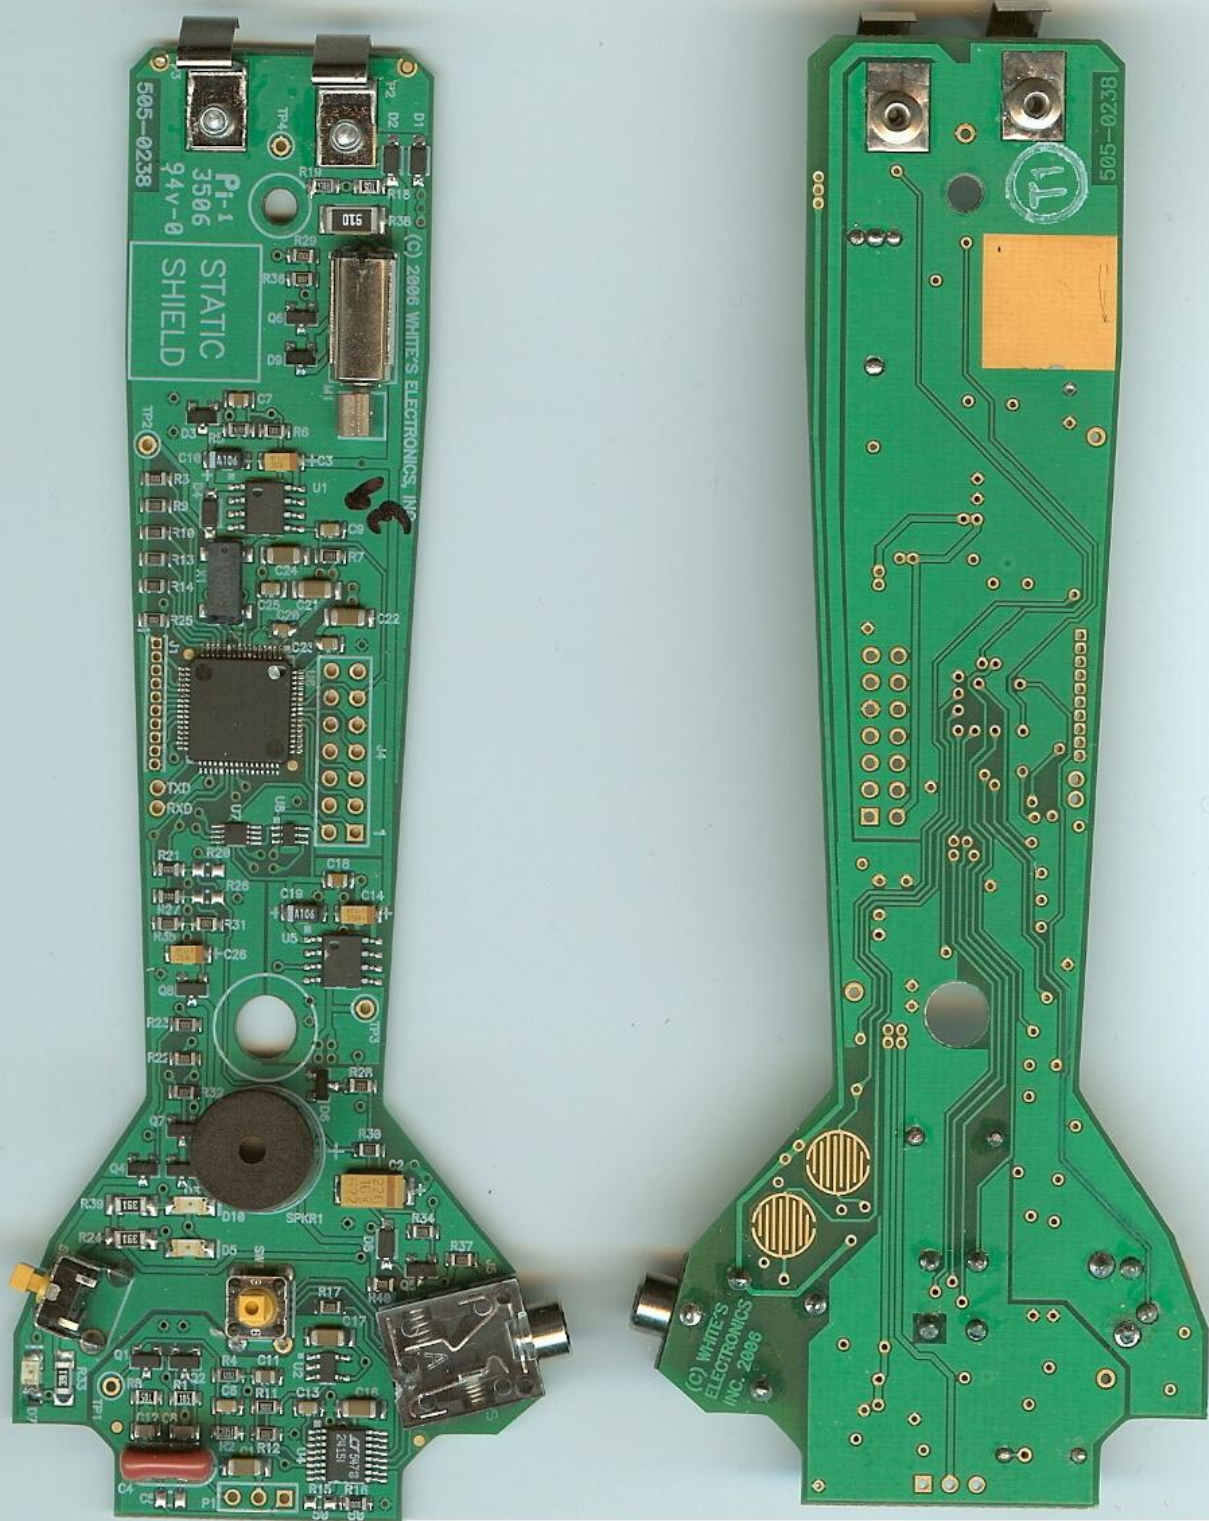

WHITES ELECTRONICS MATRIX 100 HANDHELD SECURITY METAL DETECTOR INTERNAL VIEW

WHITE'S ELECTRONICS MATRIX 100 HANDHELD SECURITY METAL DETECTOR CIRCUIT BOARD VIEWS