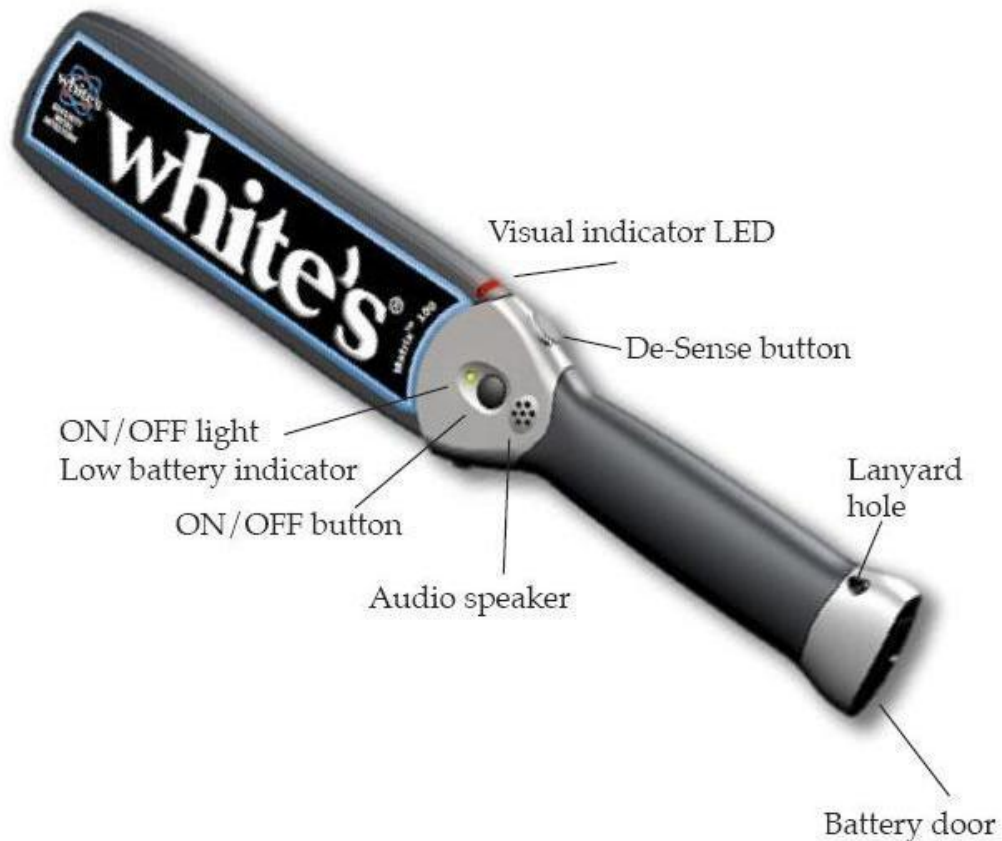

White's Electronics
1-888-778-9010

FCC ID: KHS900-0001
IC: 6943A-9000001

WHITE'S ELECTRONICS MATRIX 100 HANDHELD SECURITY METAL DETECTOR REAR VIEW

WHITE'S ELECTRONICS MATRIX 100 HANDHELD SECURITY METAL DETECTOR FRONT VIEW