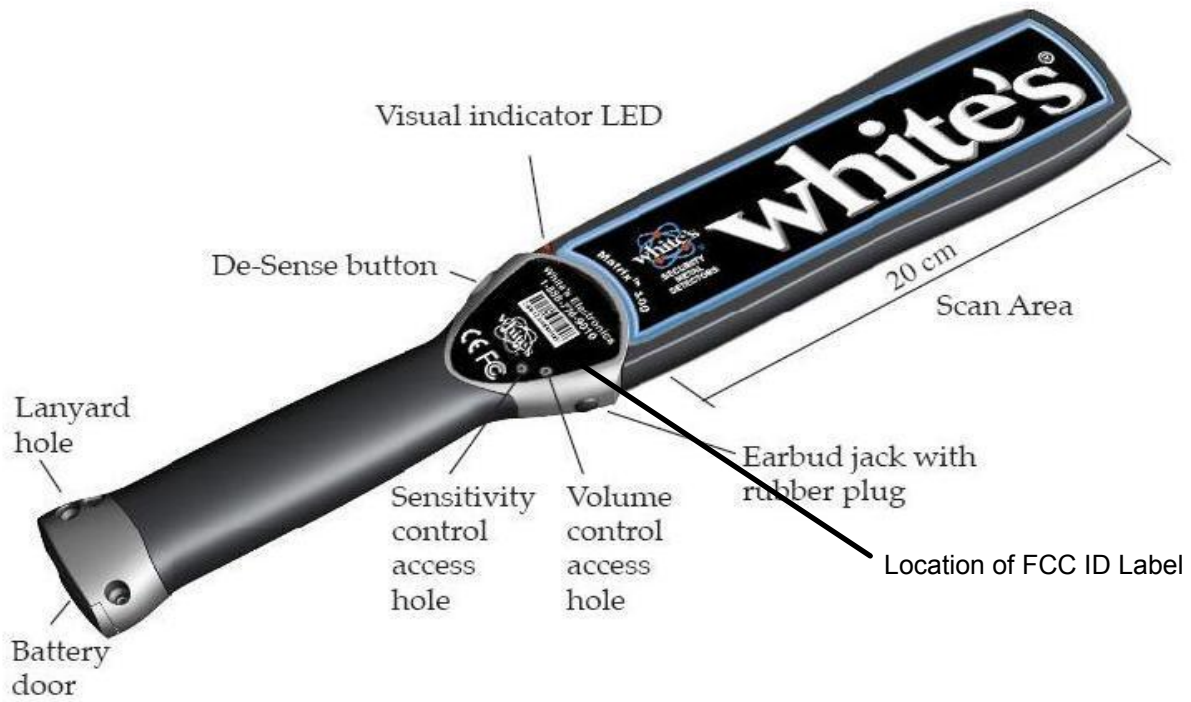

White's Electronics
1-888-778-9010

FCC ID: KHS900-0001
IC: 6943A-9000001

WHITE'S ELECTRONICS MATRIX 100 HANDHELD SECURITY METAL DETECTOR REAR VIEW

WHITE'S ELECTRONICS MATRIX 100 HANDHELD SECURITY METAL DETECTOR FRONT VIEW