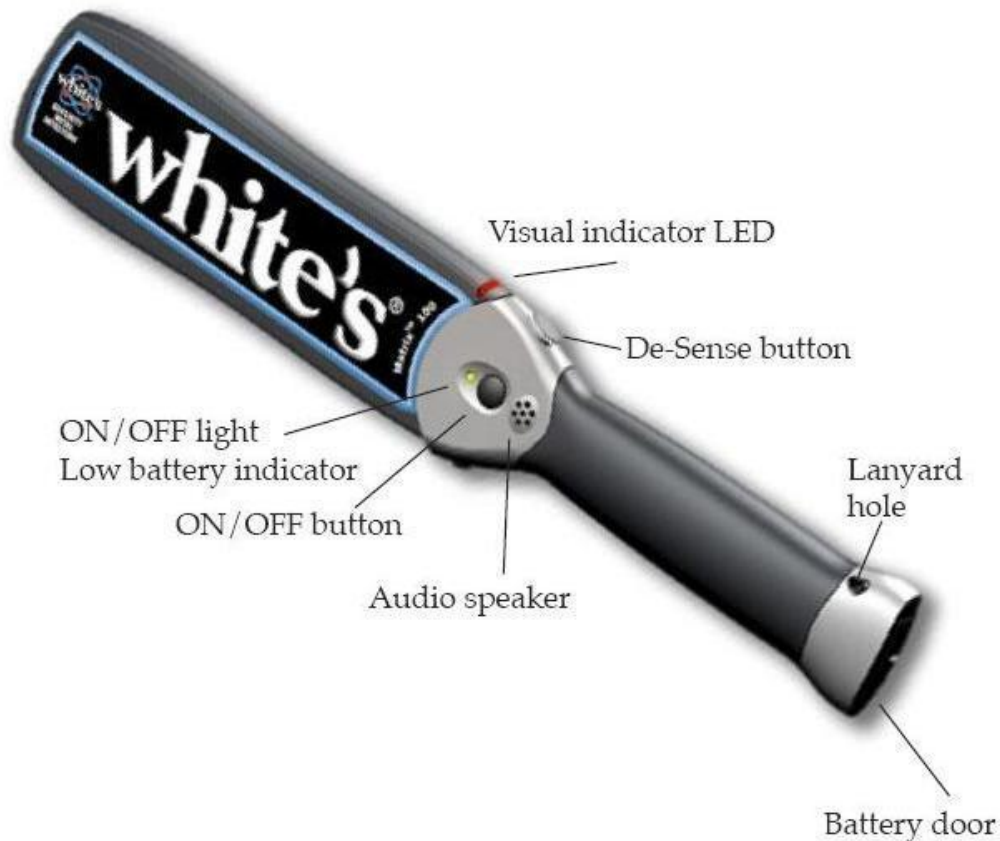

WHITE'S ELECTRONICS MATRIX 100 HANDHELD SECURITY METAL DETECTOR REAR VIEW

WHITE'S ELECTRONICS MATRIX 100 HANDHELD SECURITY METAL DETECTOR FRONT VIEW

WHIT0025

1992

White's Electronics
1-888-778-9010

White's
SECURITY
METHODS
DETECTORS
Matrix™ 100