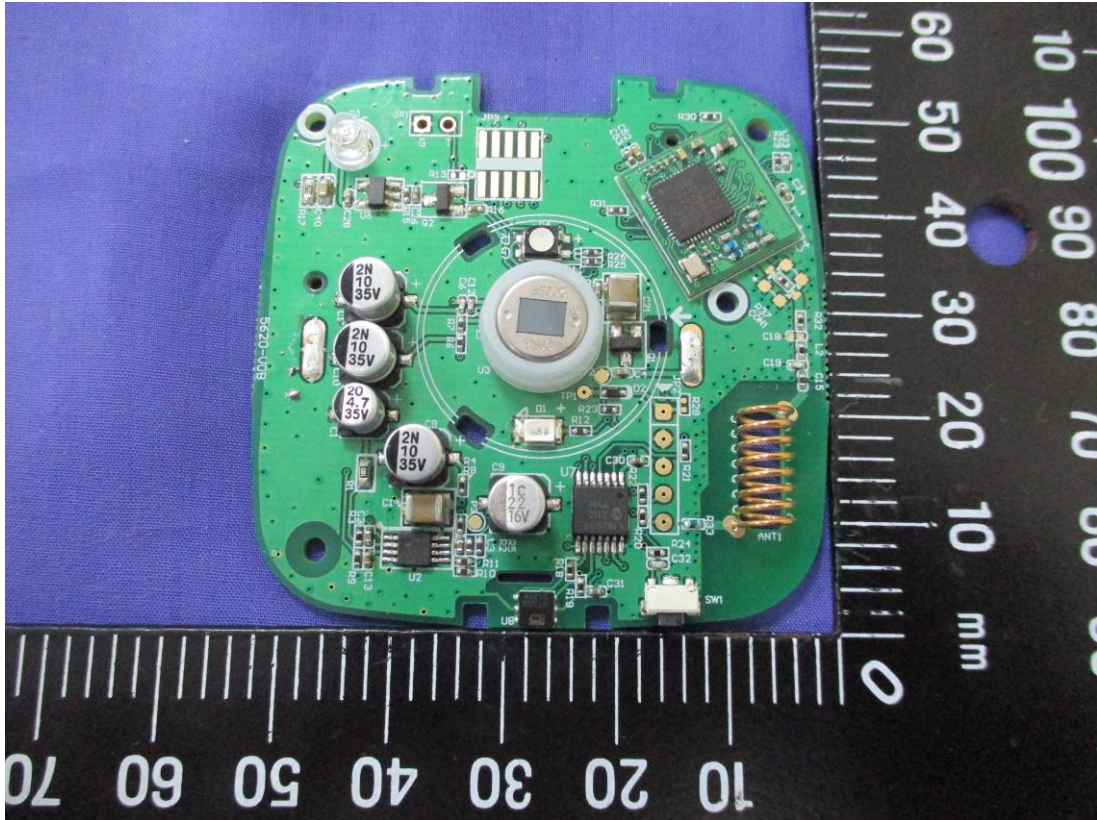

Internal Photo

Model: ZP3113US-8

Antenna