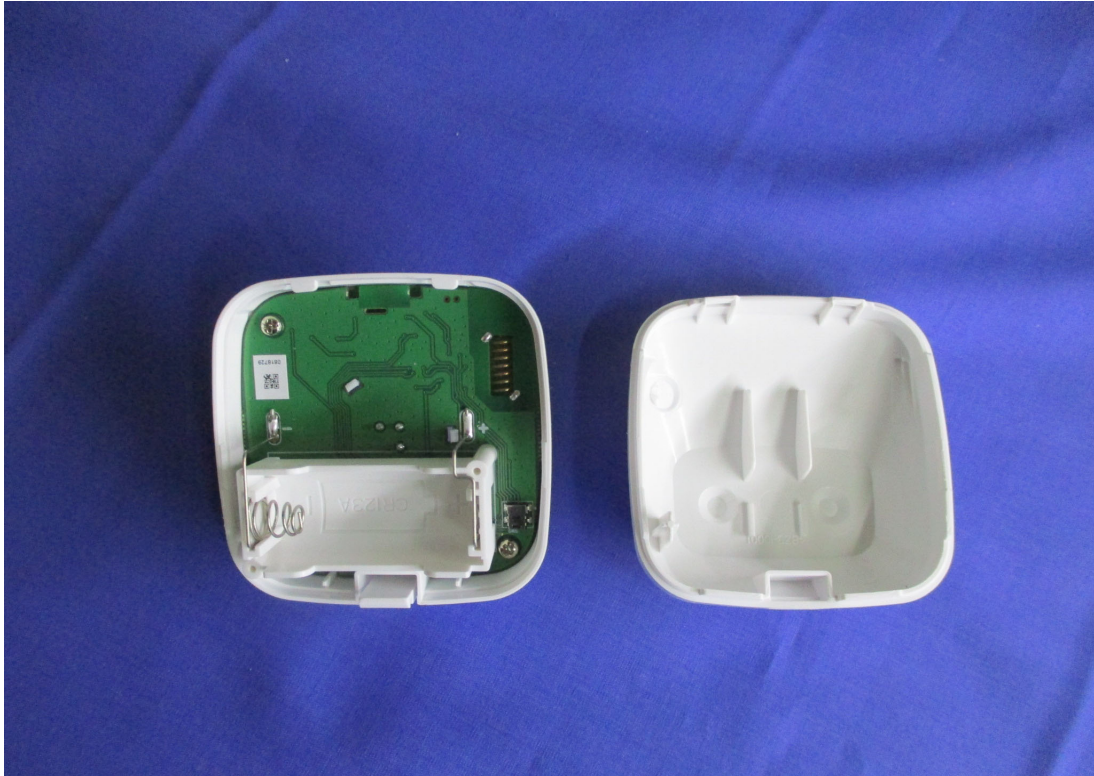

Internal Photo

Model: ZP3113US-7

Antenna