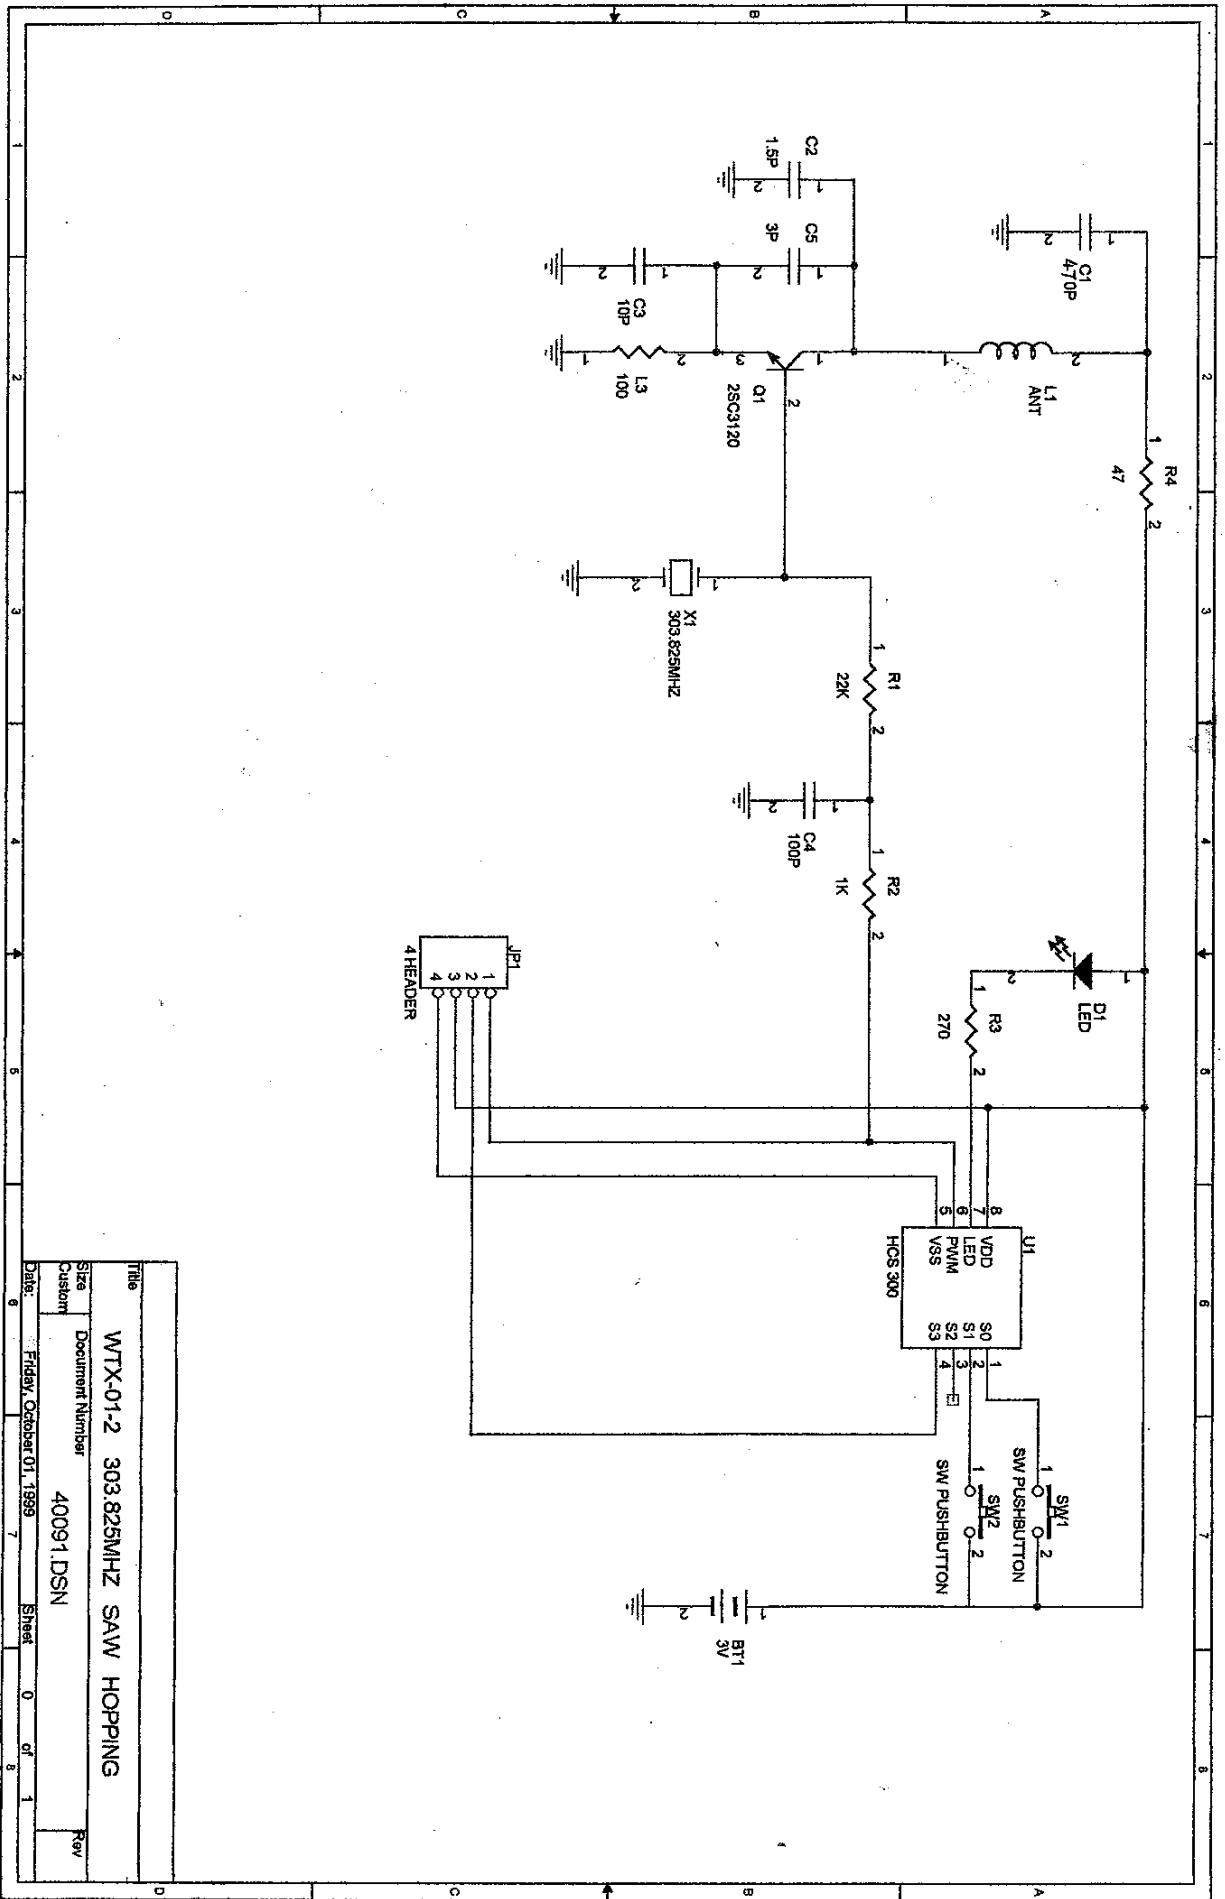

***EXHIBIT D***

***Circuit Diagram***

Title	WTX-01-2 303.825MHZ SAW HOPPING		
Size	Custom	Document Number	40091.DSN
Date:	Friday, October 01, 1999	Sheet	0 of 8
Rev			1