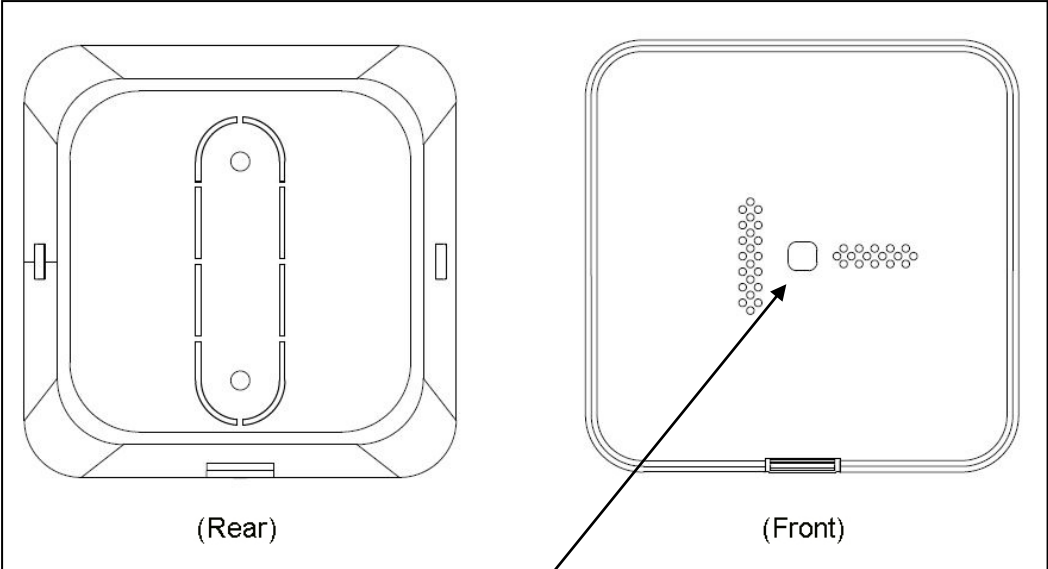

Wireless Glass Break WGB-Q Diagram

Label location

Model: WGB-Q
FCC ID : KFR-WGB-Q