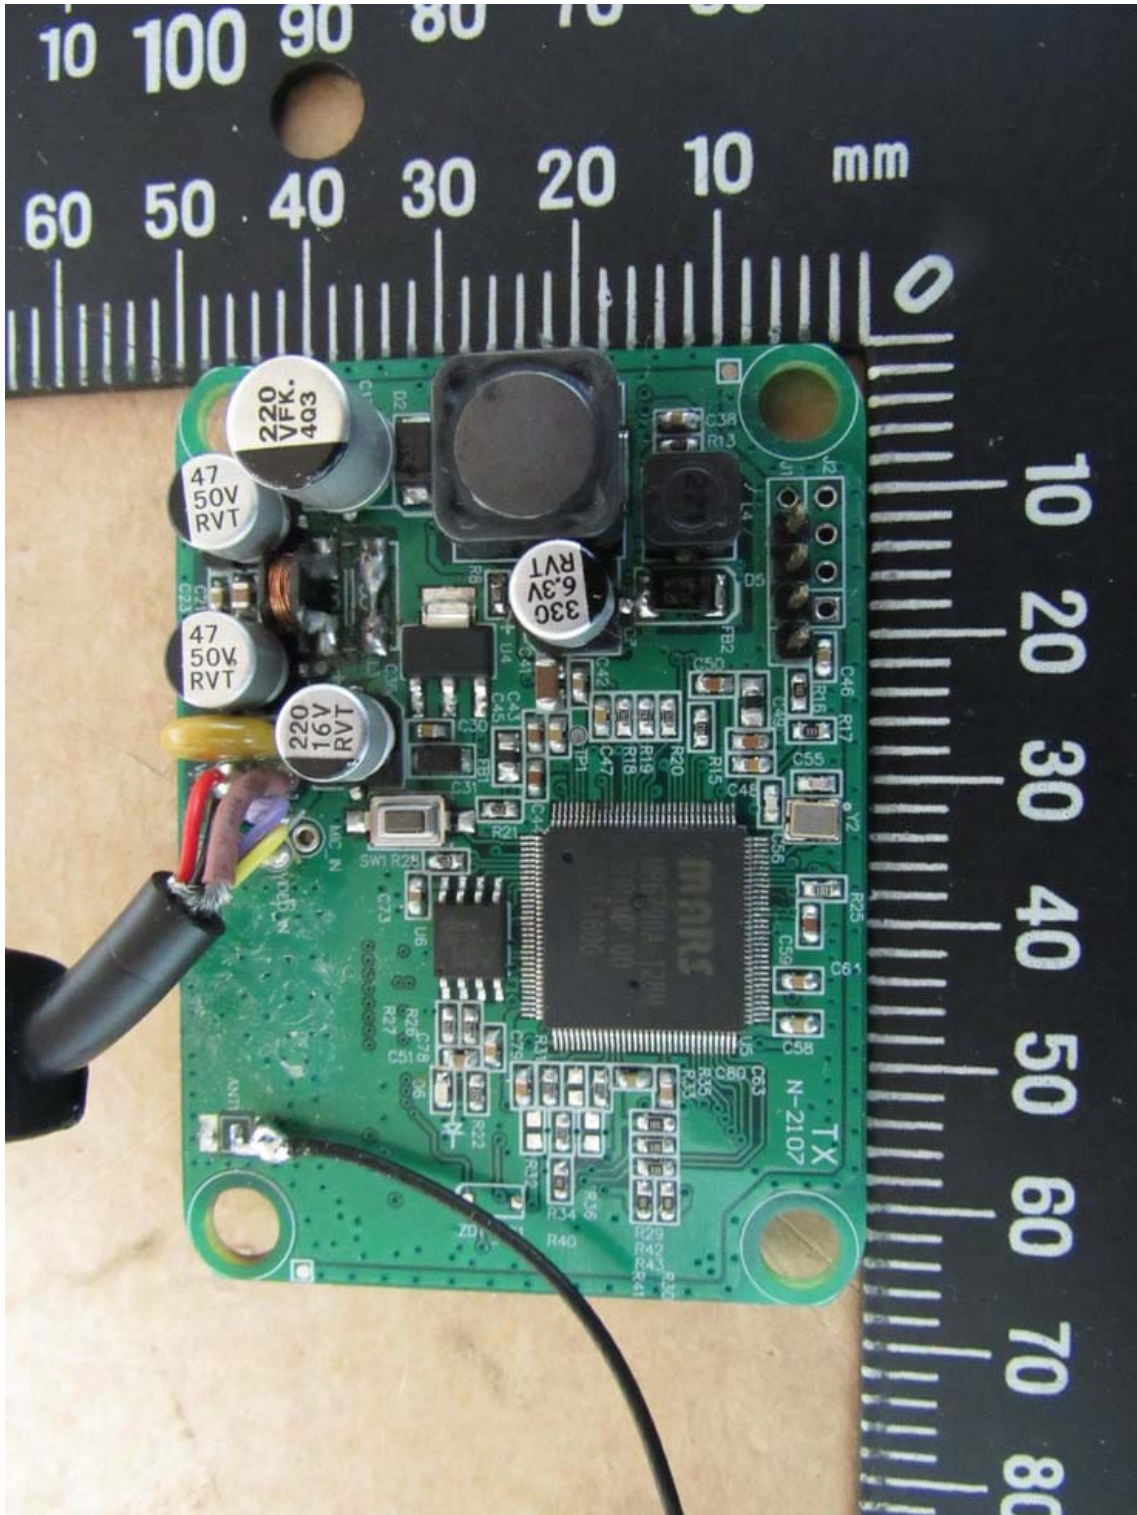

Registration number: W6M21505-15009-FCC
FCC ID: KFR-VAE738TX

Internal Photos

Registration number: W6M21505-15009-FCC
FCC ID: KFR-VAE738TX

Registration number: W6M21505-15009-FCC
FCC ID: KFR-VAE738TX

Registration number: W6M21505-15009-FCC
FCC ID: KFR-VAE738TX