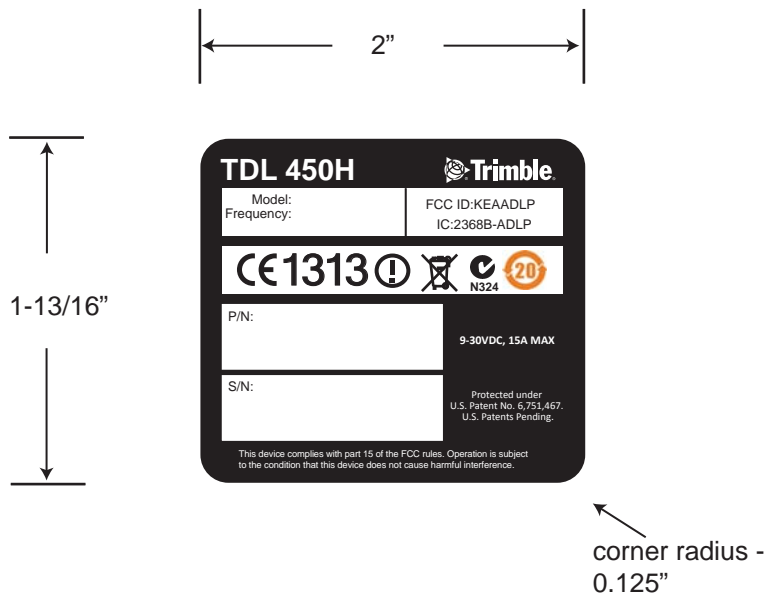

2"

1-13/16"

corner radius - 0.125"

82516

Rev B

artwork, adl vantage pro, label

82515

Rev B

artwork, tdl 450H, label