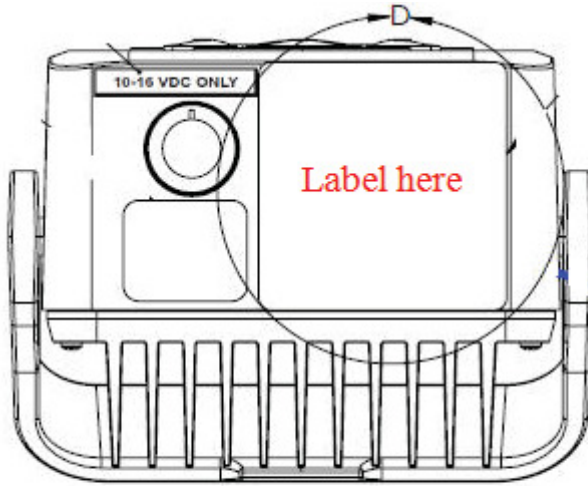

82515-01

Rev C

artwork, TDL 450Hx, label

corner radius -
0.125"

82516-01

Rev C

artwork, ADL Vantage 35, label

location on product label on bottom of ADL35