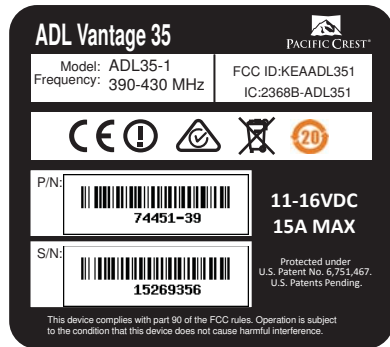

82515-01

Rev C

artwork, TDL 450Hx, label

corner radius -
0.125"

82516-01

Rev C

artwork, ADL Vantage 35, label

location on product label on bottom of ADL35