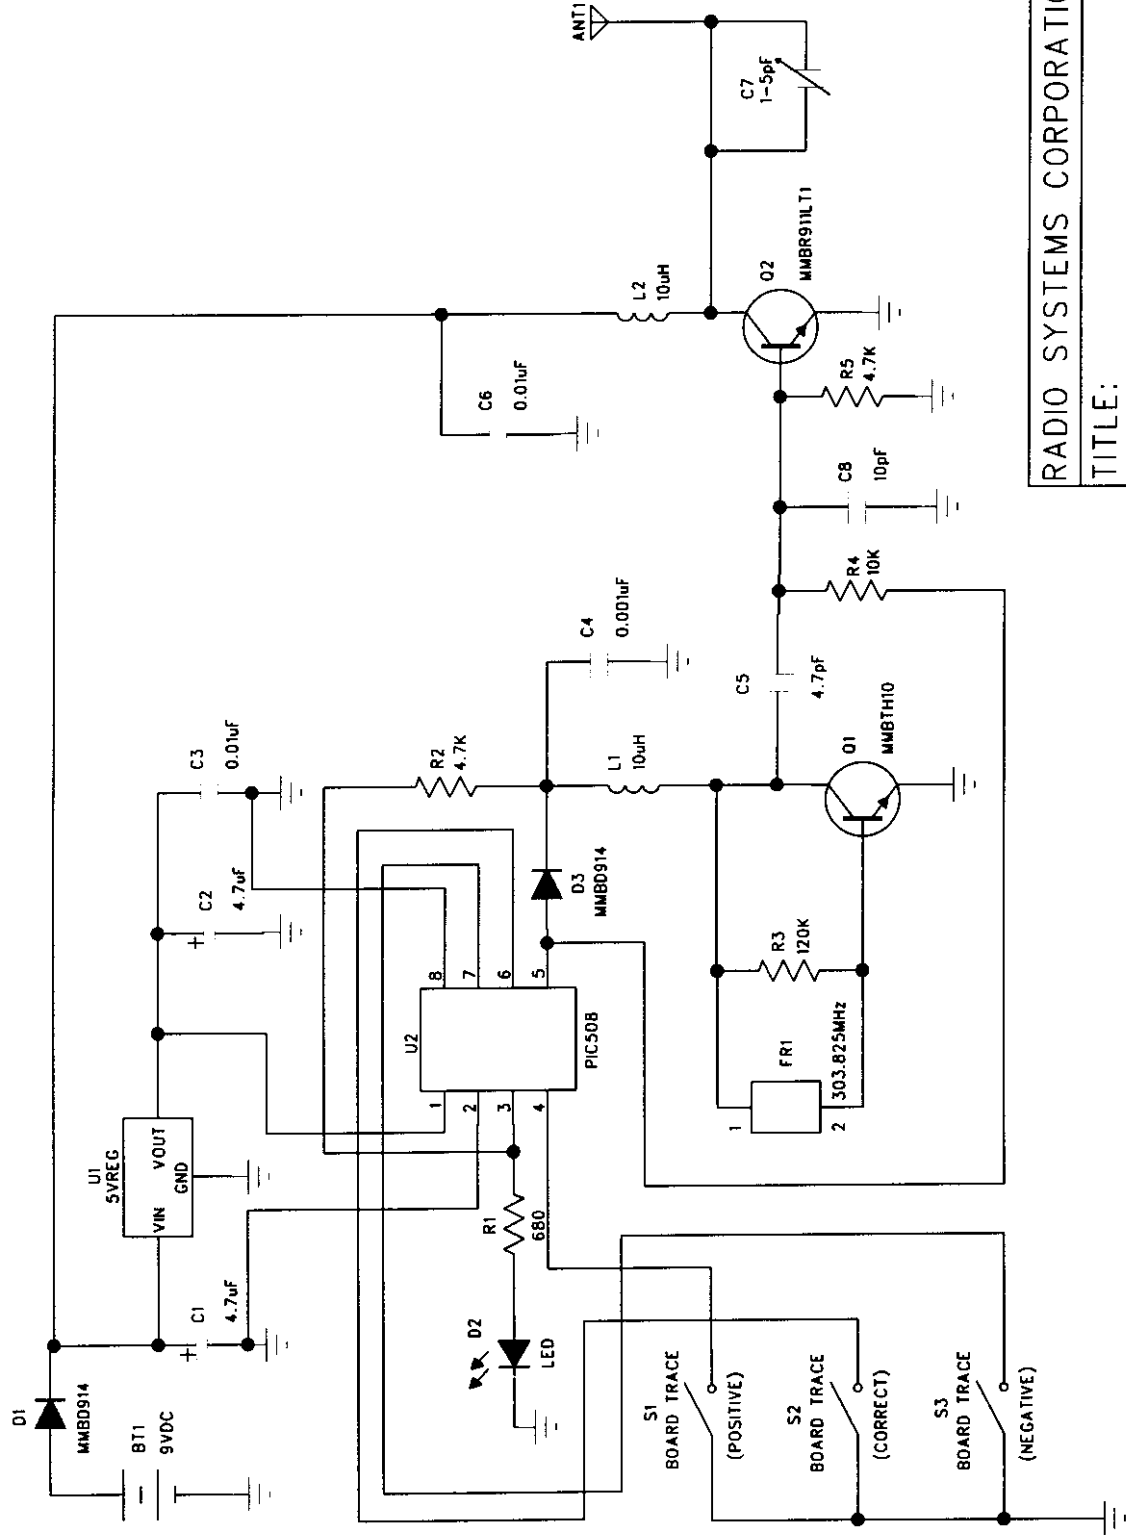

## SECTION 4

### BLOCK DIAGRAM(S)/SCHEMATICS

FCC ID: KE3PPT101

RADIO SYSTEMS CORPORATION		A
TITLE: PPT101 TRANSMITTER		
DRWN: JLJ	DATE: 7/16/98	DRAWING # SCHM-PPT101
CHKD:	DATE:	REV: 2
FILENAME: PPT-101.SCH		SHEET: 1 OF 1