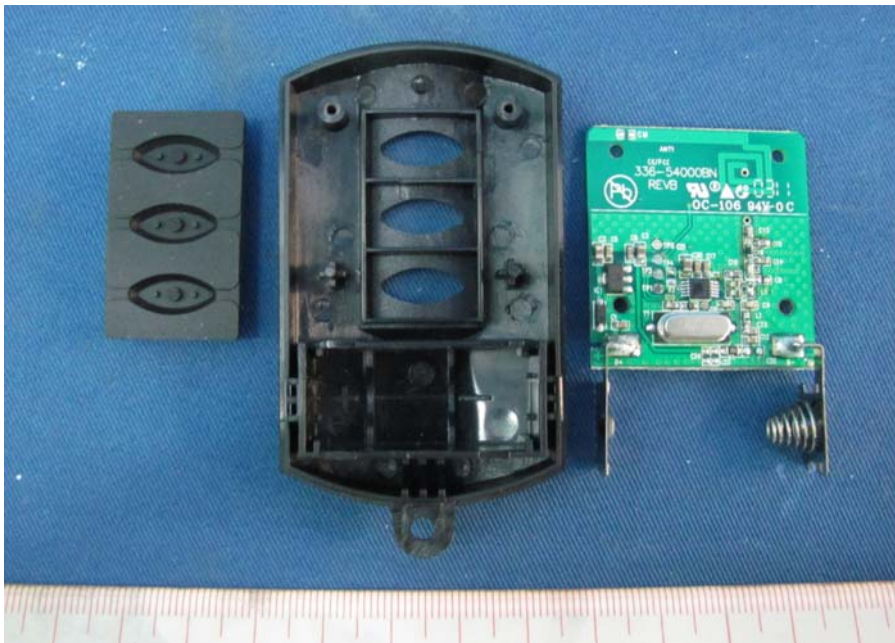

INTERTEK TESTING SERVICE

Report No.: HK11031092-1

Equipment Photographs

Model : RFA-419T

(Internal)

FCC ID: KE3-33611130
IC: 2721A-33611130

INTERTEK TESTING SERVICE

Report No.: HK11031092-1

Equipment Photographs

Model : RFA-419T

(Internal)

FCC ID: KE3-33611130
IC: 2721A-33611130

INTERTEK TESTING SERVICE

Report No.: HK11031092-1

Equipment Photographs

Model : RFA-419T