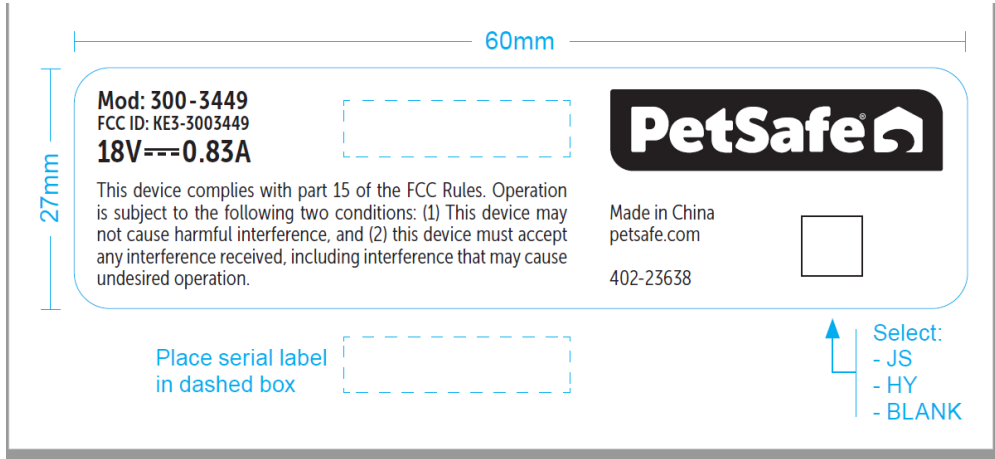

US Tech Test Report:
FCC ID:
Test Report Number:
Issue Date:
Customer:
Model:

FCC Part 15.225 Certification
KE3-3003449
24-0208
11/04/2024
Radio Systems Corporation
300-3449

Sample Label and Location

Figure 1. Sample Label

Figure 2. Sample Label Location