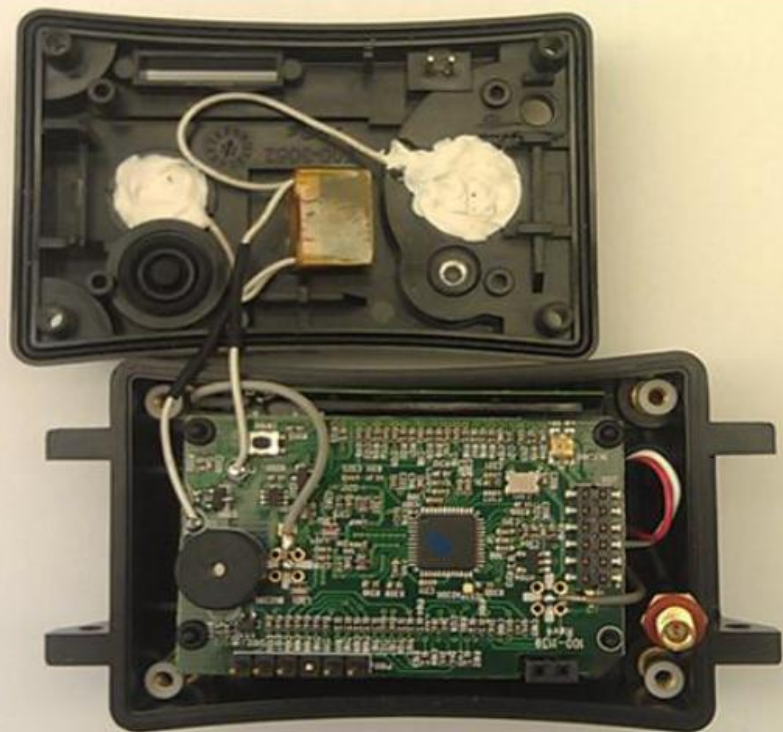

RIG00-13671 GPS Mobile Unit

600-5685 PCBA Mobile RF Antenna (top)

600-5682 PCBA Mobile Main Board (top)

600-5685 PCBA Mobile RF Antenna (bottom)

600-5682 PCBA Mobile Main Board (bottom)

Select & Zoom

Battery

600-5684 PCBA Mobile Interface (top)

600-5684 PCBA Mobile Interface (bottom)

Battery Tray

PCBA Mobile Main Board with Transformer

Bondale GPS antenna

Bondale GPS antenna (Mobile Unit)