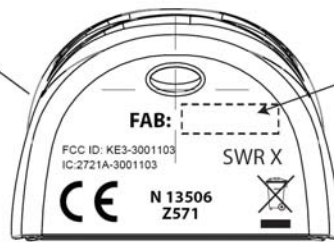

FCC ID Label Sample for Model: RFA-460, RFA-462

PMS PROCESS WHITE

Apply date code label here
per 402-587