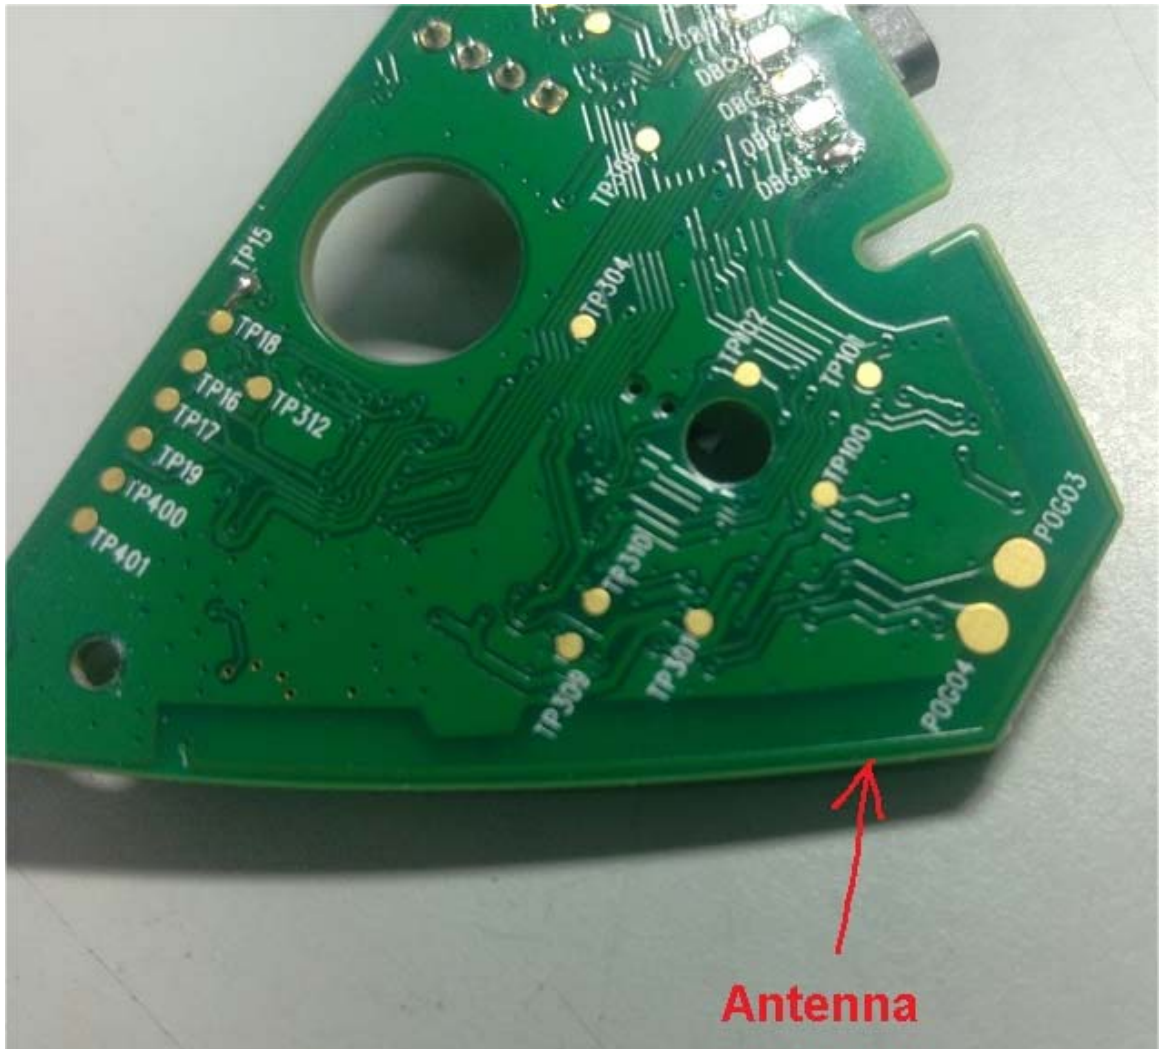

INTERNAL PHOTOGRAPHS

This document contains 5 photographs

Photograph No.1
Water flood detector internal view

Photograph No.2
PCB front view

Photograph No.3
PCB second side view

Photograph No.4
Antenna close view

Photograph No.5
Antenna close view