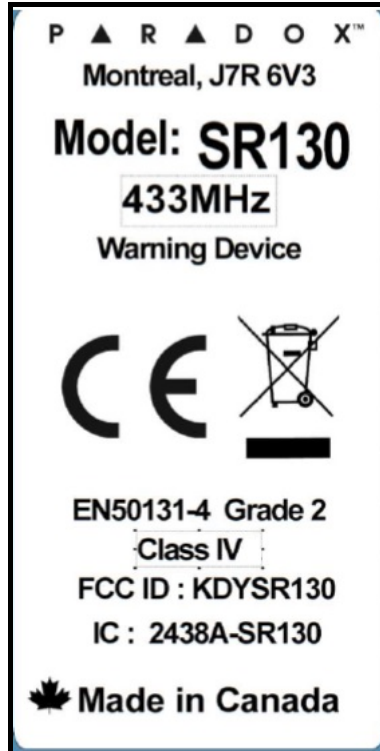

Label

The label shown below is affixed on the rear side panel of the siren. The label material is PVC with a permanent adhesive.

Label location

The label location is shown in the application exhibit "External_photos_26426" which is a subject of Short-term confidentiality according to the applicant request.
The statement according to FCC part 15 §15.19(a)(3) is placed in User Manual, page 2 (Application exhibit User_manual_26426).