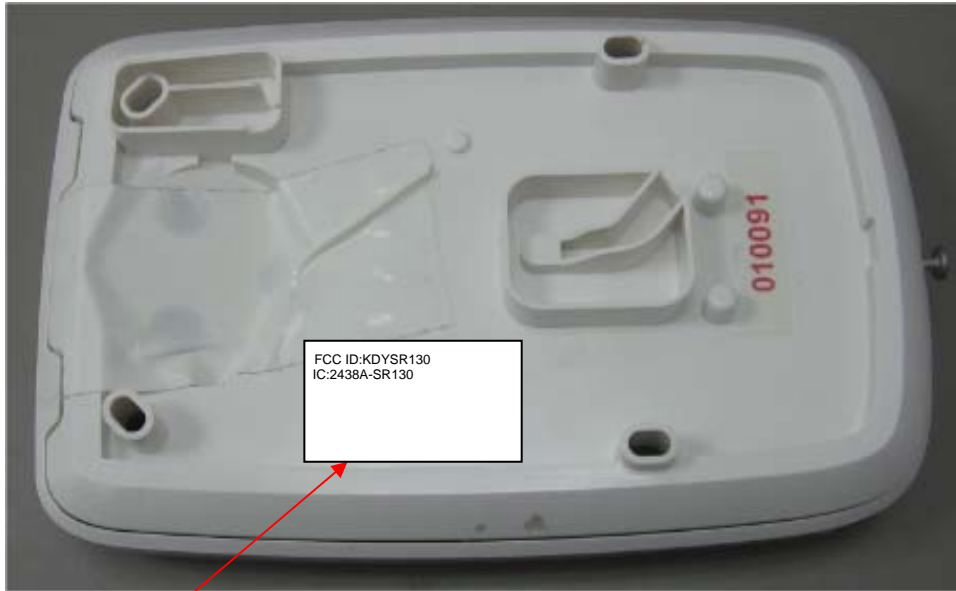

EXTERNAL PHOTOGRAPHS

This document contains 2 photographs

Photograph No.1
SR130 siren front view

Photograph No.2
SR130 siren rear side view

Label with **FCC ID:KDYSR130** and **IC:2438A-SR130** will be located at the rear side panel. The statement according to FCC part 15 §15.19(a)(3) is placed in User Manual, page 2 (Application exhibit User_manual_26426).